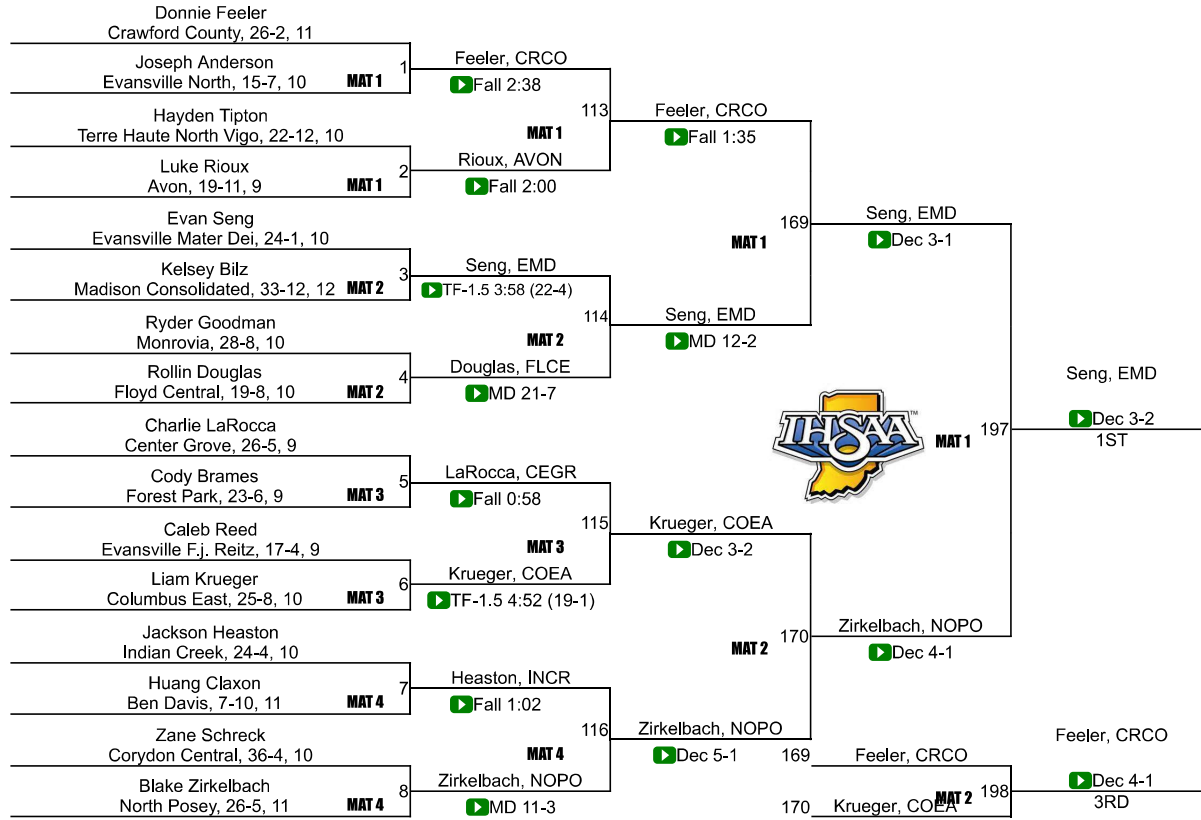

42	Bloomington North	0.0
42	Borden	0.0
42	Brown County	0.0
42	Columbus North	0.0
42	Decatur Central	0.0
42	Eastern (Pekin)	0.0
42	Evansville Harrison	0.0
42	Evansville North	0.0
42	Heritage Hills	0.0
42	Jennings County	0.0
42	Mooreville	0.0
42	New Albany	0.0
42	New Washington	0.0
42	North Knox	0.0
42	Princeton Community	0.0
42	Rock Creek Academy	0.0
42	Salem	0.0
42	Scottsburg	0.0
42	Southwestern (Hanover)	0.0
42	Switzerland County	0.0
42	Vincennes Lincoln	0.0

IHSAA Semi-State @ Jasper

106