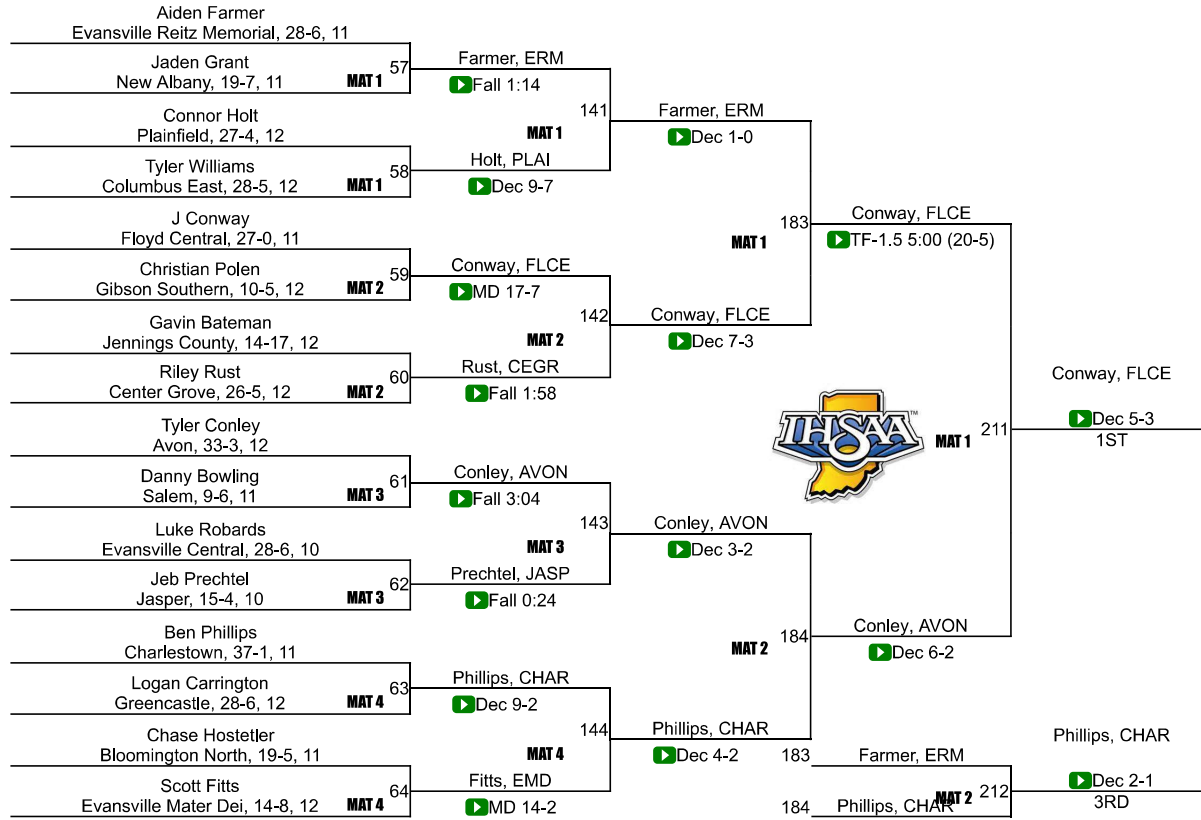

19	Pike	16.0
21	Crawford County	15.0
21	Whiteland Community	15.0
23	Monrovia	12.5
24	Tri-West Hendricks	11.0
25	Forest Park	10.0
25	Southridge	10.0
27	Edgewood	7.0
28	Boonville	6.0
28	Owen Valley	6.0
30	Ben Davis	4.0
30	Corydon Central	4.0
30	Evansville F.j. Reitz	4.0
30	Indian Creek	4.0
30	Martinsville	4.0
30	Terre Haute North Vigo	4.0
30	West Vigo	4.0
37	Gibson Southern	3.5
38	Cascade	3.0
39	Evansville Central	2.0
39	Madison Consolidated	2.0
39	Mt.Vernon	2.0
42	Bedford North Lawrence	0.0

IHSAA Semi-State @ Jasper

106

IHSAA Semi-State @ Jasper

113

IHSAA Semi-State @ Jasper

120

IHSAA Semi-State @ Jasper

126

IHSAA Semi-State @ Jasper

132

IHSAA Semi-State @ Jasper

138

IHSAA Semi-State @ Jasper

145

IHSAA Semi-State @ Jasper

152

IHSAA Semi-State @ Jasper

160

IHSAA Semi-State @ Jasper

170

IHSAA Semi-State @ Jasper

182

IHSAA Semi-State @ Jasper

195