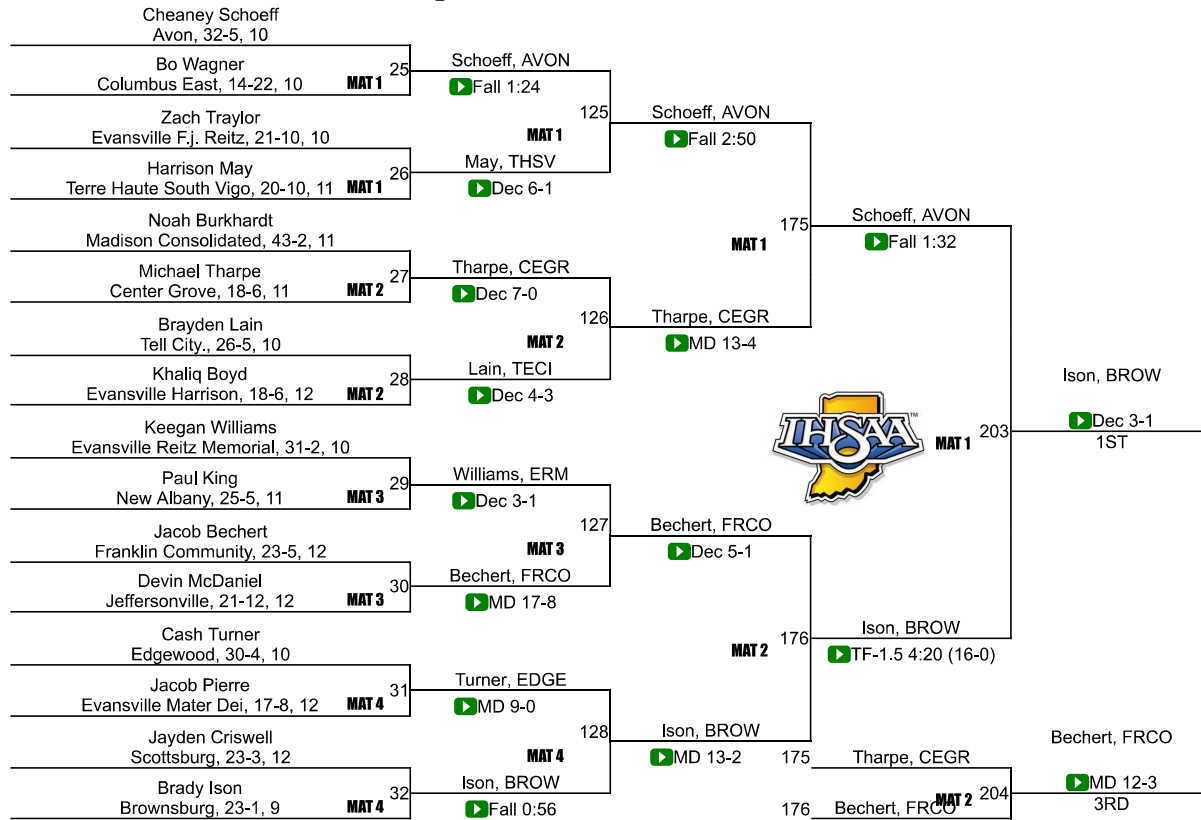

19	Pike	16.0
21	Crawford County	15.0
21	Whiteland Community	15.0
23	Monrovia	12.5
24	Tri-West Hendricks	11.0
25	Forest Park	10.0
25	Southridge	10.0
27	Edgewood	7.0
28	Boonville	6.0
28	Owen Valley	6.0
30	Ben Davis	4.0
30	Corydon Central	4.0
30	Evansville F.j. Reitz	4.0
30	Indian Creek	4.0
30	Martinsville	4.0
30	Terre Haute North Vigo	4.0
30	West Vigo	4.0
37	Gibson Southern	3.5
38	Cascade	3.0
39	Evansville Central	2.0
39	Madison Consolidated	2.0
39	Mt.Vernon	2.0
42	Bedford North Lawrence	0.0

42	Bloomington North	0.0
42	Borden	0.0
42	Brown County	0.0
42	Columbus North	0.0
42	Decatur Central	0.0
42	Eastern (Pekin)	0.0
42	Evansville Harrison	0.0
42	Evansville North	0.0
42	Heritage Hills	0.0
42	Jennings County	0.0
42	Mooreville	0.0
42	New Albany	0.0
42	New Washington	0.0
42	North Knox	0.0
42	Princeton Community	0.0
42	Rock Creek Academy	0.0
42	Salem	0.0
42	Scottsburg	0.0
42	Southwestern (Hanover)	0.0
42	Switzerland County	0.0
42	Vincennes Lincoln	0.0

IHSAA Semi-State @ Jasper

106

IHSAA Semi-State @ Jasper

113

IHSAA Semi-State @ Jasper

120

IHSAA Semi-State @ Jasper

126

IHSAA Semi-State @ Jasper

132

IHSAA Semi-State @ Jasper

138

IHSAA Semi-State @ Jasper

145

IHSAA Semi-State @ Jasper

152