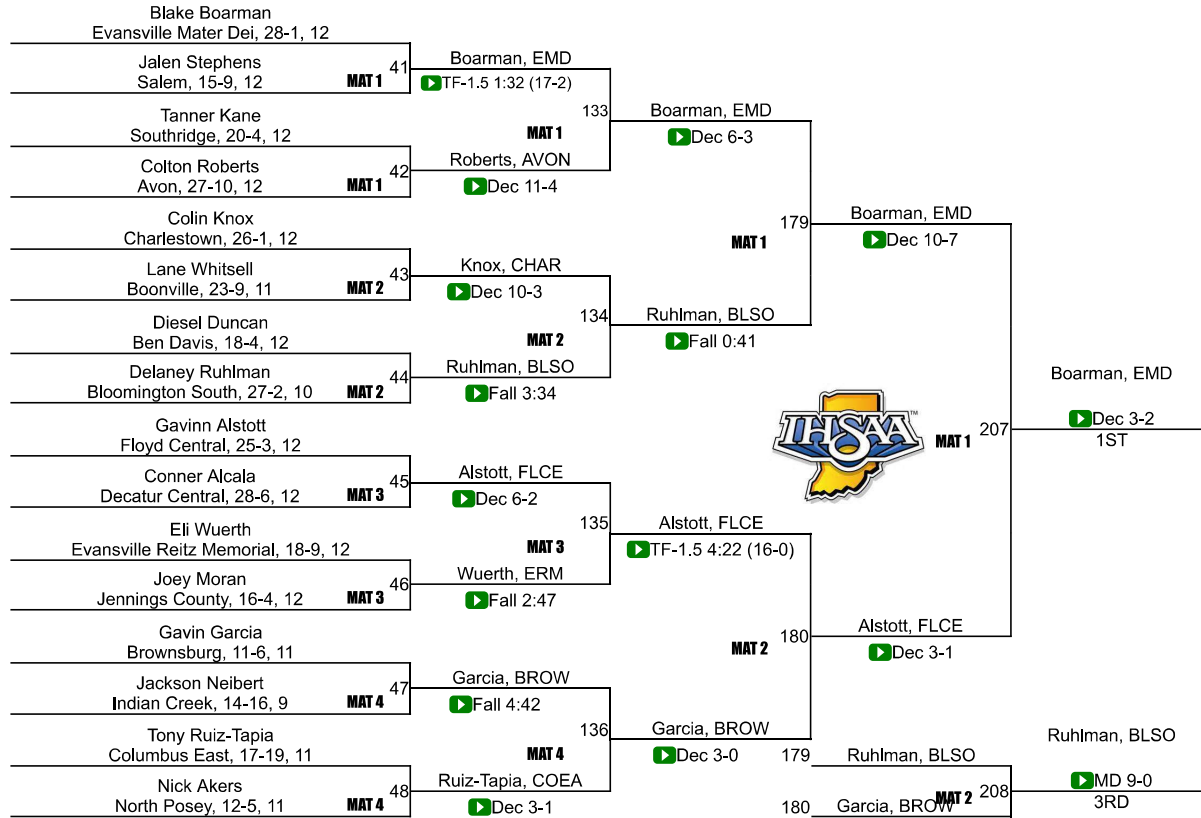

19	Pike	16.0
21	Crawford County	15.0
21	Whiteland Community	15.0
23	Monrovia	12.5
24	Tri-West Hendricks	11.0
25	Forest Park	10.0
25	Southridge	10.0
27	Edgewood	7.0
28	Boonville	6.0
28	Owen Valley	6.0
30	Ben Davis	4.0
30	Corydon Central	4.0
30	Evansville F.j. Reitz	4.0
30	Indian Creek	4.0
30	Martinsville	4.0
30	Terre Haute North Vigo	4.0
30	West Vigo	4.0
37	Gibson Southern	3.5
38	Cascade	3.0
39	Evansville Central	2.0
39	Madison Consolidated	2.0
39	Mt.Vernon	2.0
42	Bedford North Lawrence	0.0

42	Bloomington North	0.0
42	Borden	0.0
42	Brown County	0.0
42	Columbus North	0.0
42	Decatur Central	0.0
42	Eastern (Pekin)	0.0
42	Evansville Harrison	0.0
42	Evansville North	0.0
42	Heritage Hills	0.0
42	Jennings County	0.0
42	Mooreville	0.0
42	New Albany	0.0
42	New Washington	0.0
42	North Knox	0.0
42	Princeton Community	0.0
42	Rock Creek Academy	0.0
42	Salem	0.0
42	Scottsburg	0.0
42	Southwestern (Hanover)	0.0
42	Switzerland County	0.0
42	Vincennes Lincoln	0.0

IHSAA Semi-State @ Jasper

106

IHSAA Semi-State @ Jasper

113

IHSAA Semi-State @ Jasper

120

IHSAA Semi-State @ Jasper

126

IHSAA Semi-State @ Jasper

132

IHSAA Semi-State @ Jasper

138

IHSAA Semi-State @ Jasper

145

IHSAA Semi-State @ Jasper

152