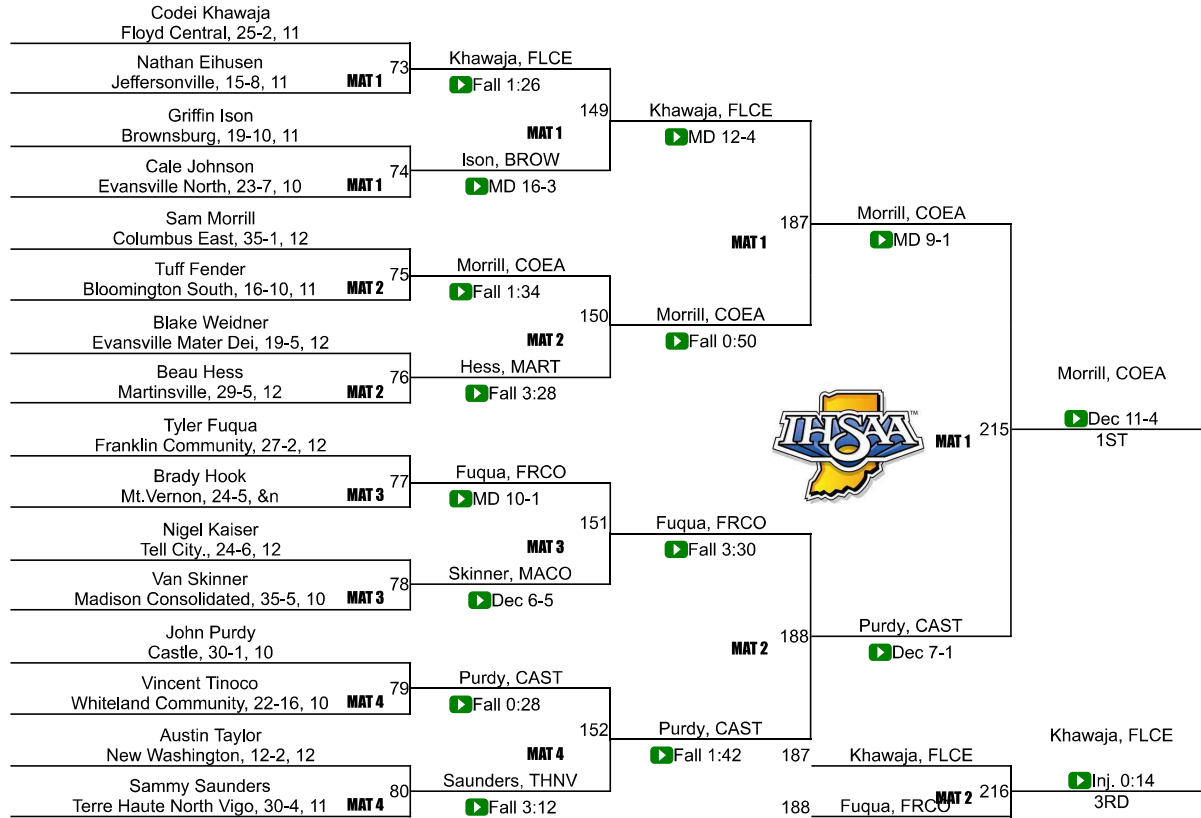

19	Pike	16.0
21	Crawford County	15.0
21	Whiteland Community	15.0
23	Monrovia	12.5
24	Tri-West Hendricks	11.0
25	Forest Park	10.0
25	Southridge	10.0
27	Edgewood	7.0
28	Boonville	6.0
28	Owen Valley	6.0
30	Ben Davis	4.0
30	Corydon Central	4.0
30	Evansville F.j. Reitz	4.0
30	Indian Creek	4.0
30	Martinsville	4.0
30	Terre Haute North Vigo	4.0
30	West Vigo	4.0
37	Gibson Southern	3.5
38	Cascade	3.0
39	Evansville Central	2.0
39	Madison Consolidated	2.0
39	Mt.Vernon	2.0
42	Bedford North Lawrence	0.0

IHSAA Semi-State @ Jasper

106

IHSAA Semi-State @ Jasper

113

IHSAA Semi-State @ Jasper

120

IHSAA Semi-State @ Jasper

126

IHSAA Semi-State @ Jasper

132

IHSAA Semi-State @ Jasper

138

IHSAA Semi-State @ Jasper

145

IHSAA Semi-State @ Jasper

152

IHSAA Semi-State @ Jasper

160

IHSAA Semi-State @ Jasper

170

IHSAA Semi-State @ Jasper

182

IHSAA Semi-State @ Jasper

195