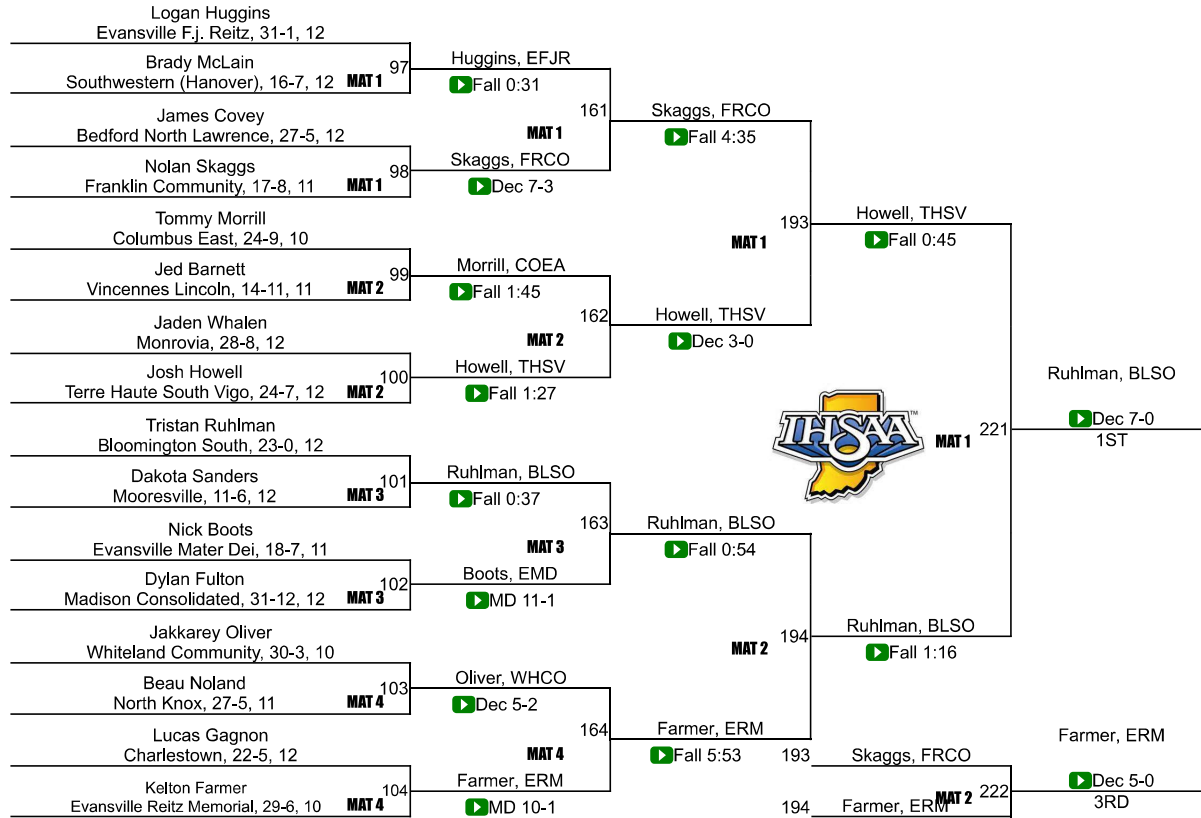

19	Pike	16.0
21	Crawford County	15.0
21	Whiteland Community	15.0
23	Monrovia	12.5
24	Tri-West Hendricks	11.0
25	Forest Park	10.0
25	Southridge	10.0
27	Edgewood	7.0
28	Boonville	6.0
28	Owen Valley	6.0
30	Ben Davis	4.0
30	Corydon Central	4.0
30	Evansville F.j. Reitz	4.0
30	Indian Creek	4.0
30	Martinsville	4.0
30	Terre Haute North Vigo	4.0
30	West Vigo	4.0
37	Gibson Southern	3.5
38	Cascade	3.0
39	Evansville Central	2.0
39	Madison Consolidated	2.0
39	Mt.Vernon	2.0
42	Bedford North Lawrence	0.0

IHSAA Semi-State @ Jasper

132

IHSAA Semi-State @ Jasper

138

IHSAA Semi-State @ Jasper

145

IHSAA Semi-State @ Jasper

152

IHSAA Semi-State @ Jasper

160

IHSAA Semi-State @ Jasper

170

IHSAA Semi-State @ Jasper

182

IHSAA Semi-State @ Jasper

195

IHSAA Semi-State @ Jasper

220

IHSAA Semi-State @ Jasper

285