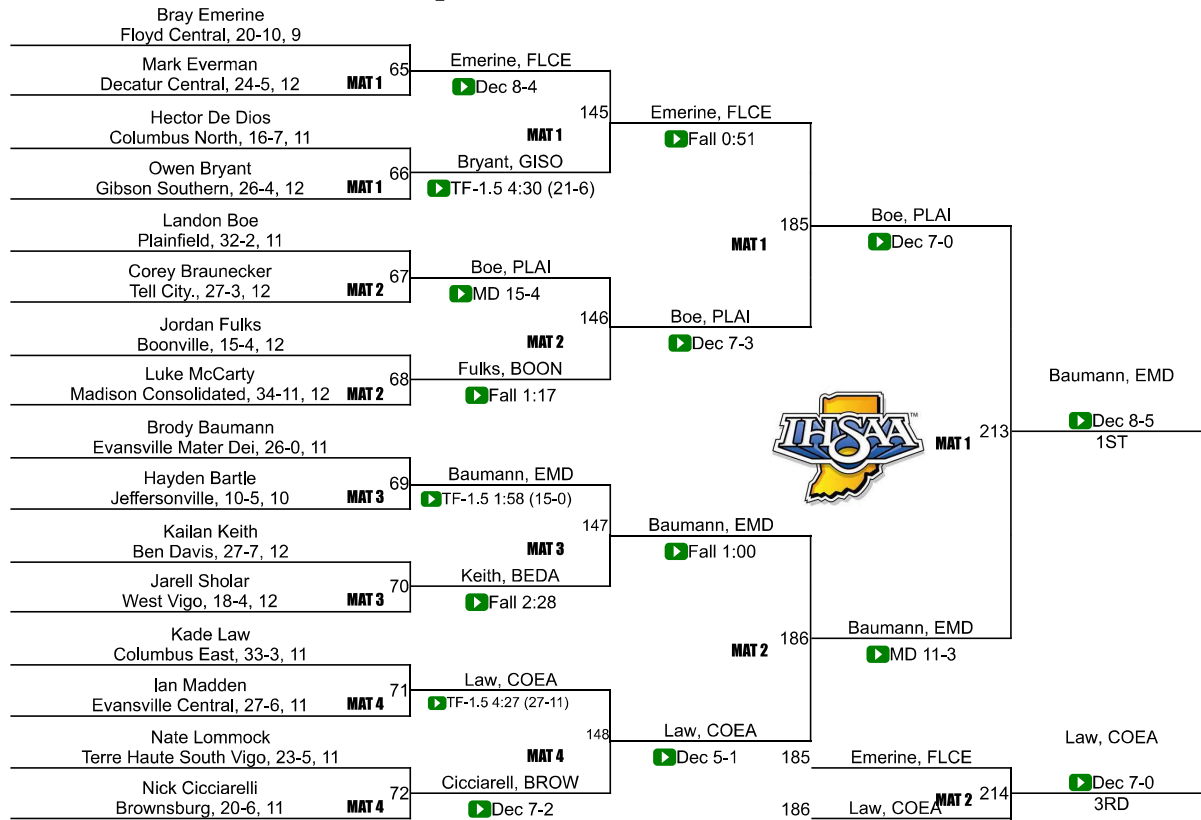

19	Pike	16.0
21	Crawford County	15.0
21	Whiteland Community	15.0
23	Monrovia	12.5
24	Tri-West Hendricks	11.0
25	Forest Park	10.0
25	Southridge	10.0
27	Edgewood	7.0
28	Boonville	6.0
28	Owen Valley	6.0
30	Ben Davis	4.0
30	Corydon Central	4.0
30	Evansville F.j. Reitz	4.0
30	Indian Creek	4.0
30	Martinsville	4.0
30	Terre Haute North Vigo	4.0
30	West Vigo	4.0
37	Gibson Southern	3.5
38	Cascade	3.0
39	Evansville Central	2.0
39	Madison Consolidated	2.0
39	Mt.Vernon	2.0
42	Bedford North Lawrence	0.0

IHSAA Semi-State @ Jasper

106

IHSAA Semi-State @ Jasper

113

IHSAA Semi-State @ Jasper

120

IHSAA Semi-State @ Jasper

126

IHSAA Semi-State @ Jasper

132

IHSAA Semi-State @ Jasper

138

IHSAA Semi-State @ Jasper

145

IHSAA Semi-State @ Jasper

152

IHSAA Semi-State @ Jasper

160

IHSAA Semi-State @ Jasper

170

IHSAA Semi-State @ Jasper

182

IHSAA Semi-State @ Jasper

195