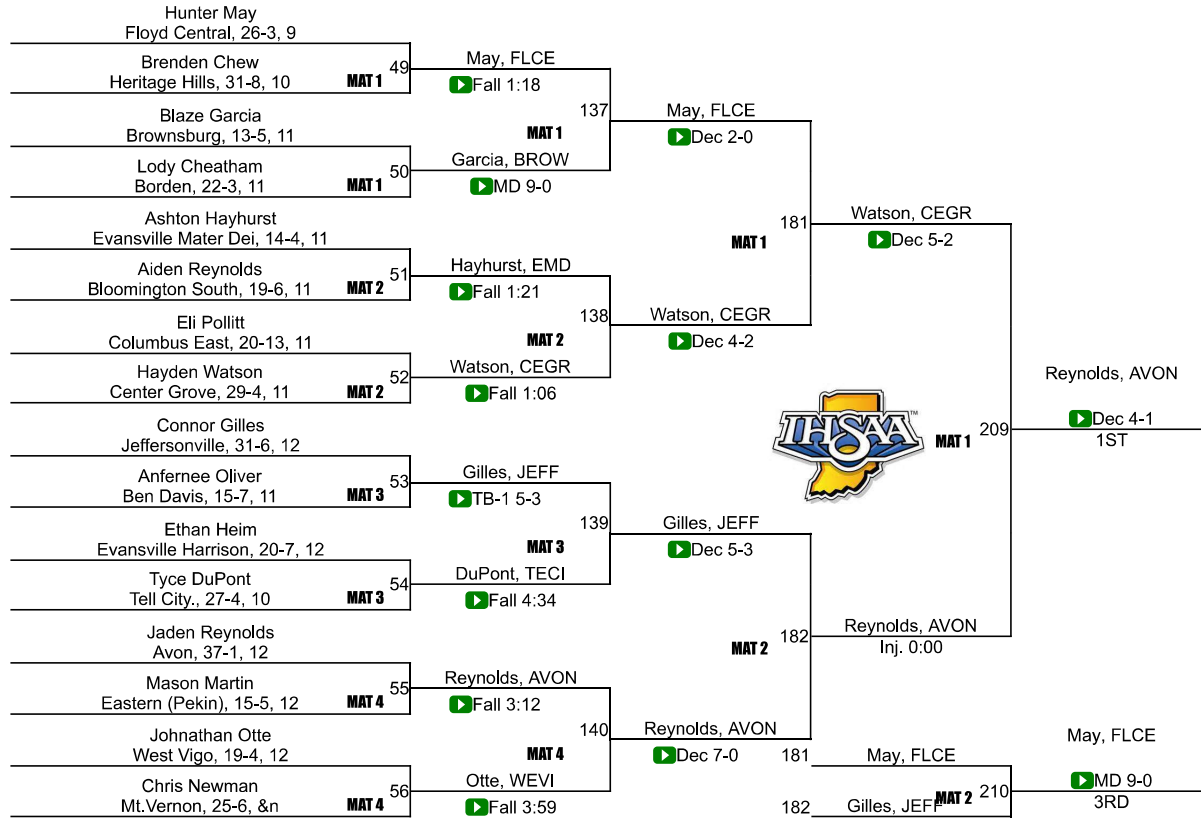

19	Pike	16.0
21	Crawford County	15.0
21	Whiteland Community	15.0
23	Monrovia	12.5
24	Tri-West Hendricks	11.0
25	Forest Park	10.0
25	Southridge	10.0
27	Edgewood	7.0
28	Boonville	6.0
28	Owen Valley	6.0
30	Ben Davis	4.0
30	Corydon Central	4.0
30	Evansville F.j. Reitz	4.0
30	Indian Creek	4.0
30	Martinsville	4.0
30	Terre Haute North Vigo	4.0
30	West Vigo	4.0
37	Gibson Southern	3.5
38	Cascade	3.0
39	Evansville Central	2.0
39	Madison Consolidated	2.0
39	Mt.Vernon	2.0
42	Bedford North Lawrence	0.0

IHSAA Semi-State @ Jasper

106

IHSAA Semi-State @ Jasper

113

IHSAA Semi-State @ Jasper

120

IHSAA Semi-State @ Jasper

126

IHSAA Semi-State @ Jasper

132

IHSAA Semi-State @ Jasper

138

IHSAA Semi-State @ Jasper

145

IHSAA Semi-State @ Jasper

152

IHSAA Semi-State @ Jasper

160

IHSAA Semi-State @ Jasper

170

IHSAA Semi-State @ Jasper

182

IHSAA Semi-State @ Jasper

195