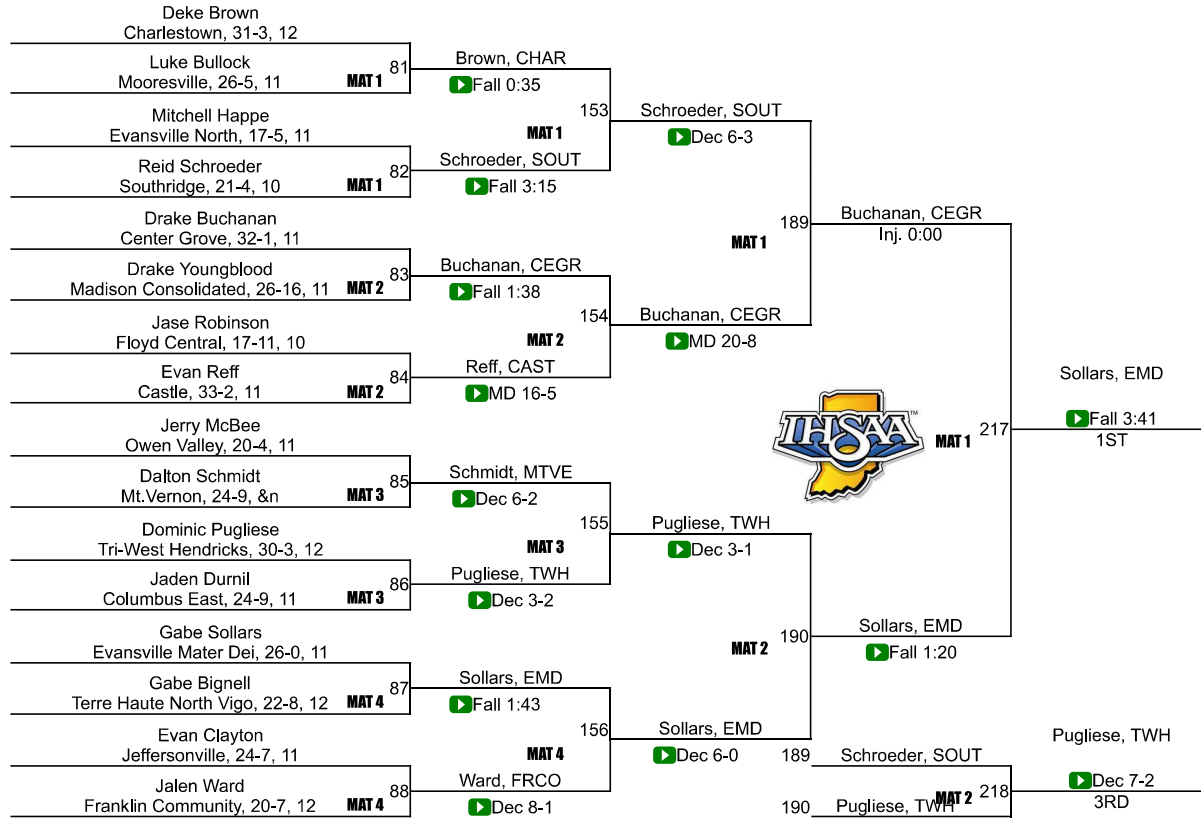

19	Pike	16.0
21	Crawford County	15.0
21	Whiteland Community	15.0
23	Monrovia	12.5
24	Tri-West Hendricks	11.0
25	Forest Park	10.0
25	Southridge	10.0
27	Edgewood	7.0
28	Boonville	6.0
28	Owen Valley	6.0
30	Ben Davis	4.0
30	Corydon Central	4.0
30	Evansville F.j. Reitz	4.0
30	Indian Creek	4.0
30	Martinsville	4.0
30	Terre Haute North Vigo	4.0
30	West Vigo	4.0
37	Gibson Southern	3.5
38	Cascade	3.0
39	Evansville Central	2.0
39	Madison Consolidated	2.0
39	Mt.Vernon	2.0
42	Bedford North Lawrence	0.0

IHSAA Semi-State @ Jasper

132

IHSAA Semi-State @ Jasper

138

IHSAA Semi-State @ Jasper

145

IHSAA Semi-State @ Jasper

152

IHSAA Semi-State @ Jasper

160

IHSAA Semi-State @ Jasper

170

IHSAA Semi-State @ Jasper

182

IHSAA Semi-State @ Jasper

195

IHSAA Semi-State @ Jasper

220

IHSAA Semi-State @ Jasper

285