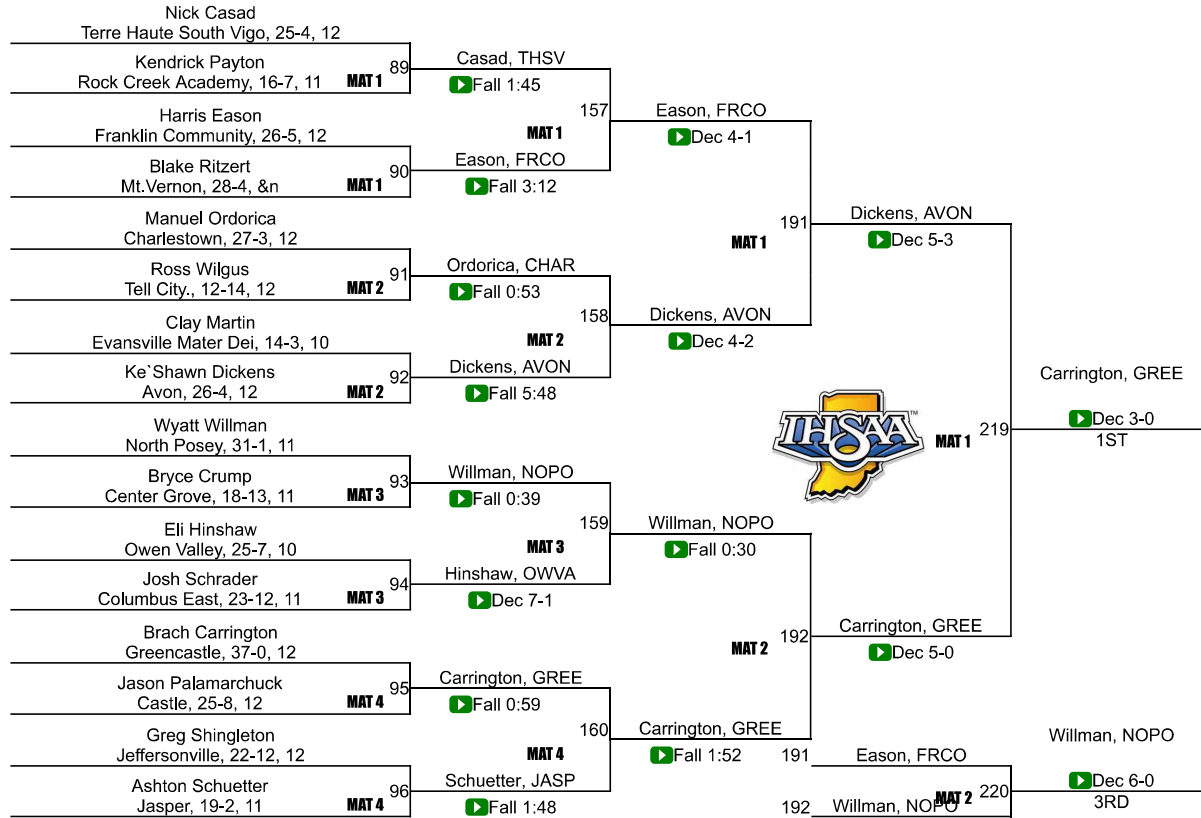

19	Pike	16.0
21	Crawford County	15.0
21	Whiteland Community	15.0
23	Monrovia	12.5
24	Tri-West Hendricks	11.0
25	Forest Park	10.0
25	Southridge	10.0
27	Edgewood	7.0
28	Boonville	6.0
28	Owen Valley	6.0
30	Ben Davis	4.0
30	Corydon Central	4.0
30	Evansville F.j. Reitz	4.0
30	Indian Creek	4.0
30	Martinsville	4.0
30	Terre Haute North Vigo	4.0
30	West Vigo	4.0
37	Gibson Southern	3.5
38	Cascade	3.0
39	Evansville Central	2.0
39	Madison Consolidated	2.0
39	Mt.Vernon	2.0
42	Bedford North Lawrence	0.0

IHSAA Semi-State @ Jasper

132

IHSAA Semi-State @ Jasper

138

IHSAA Semi-State @ Jasper

145

IHSAA Semi-State @ Jasper

152

IHSAA Semi-State @ Jasper

160

IHSAA Semi-State @ Jasper

170

IHSAA Semi-State @ Jasper

182

IHSAA Semi-State @ Jasper

195

IHSAA Semi-State @ Jasper

220

IHSAA Semi-State @ Jasper

285