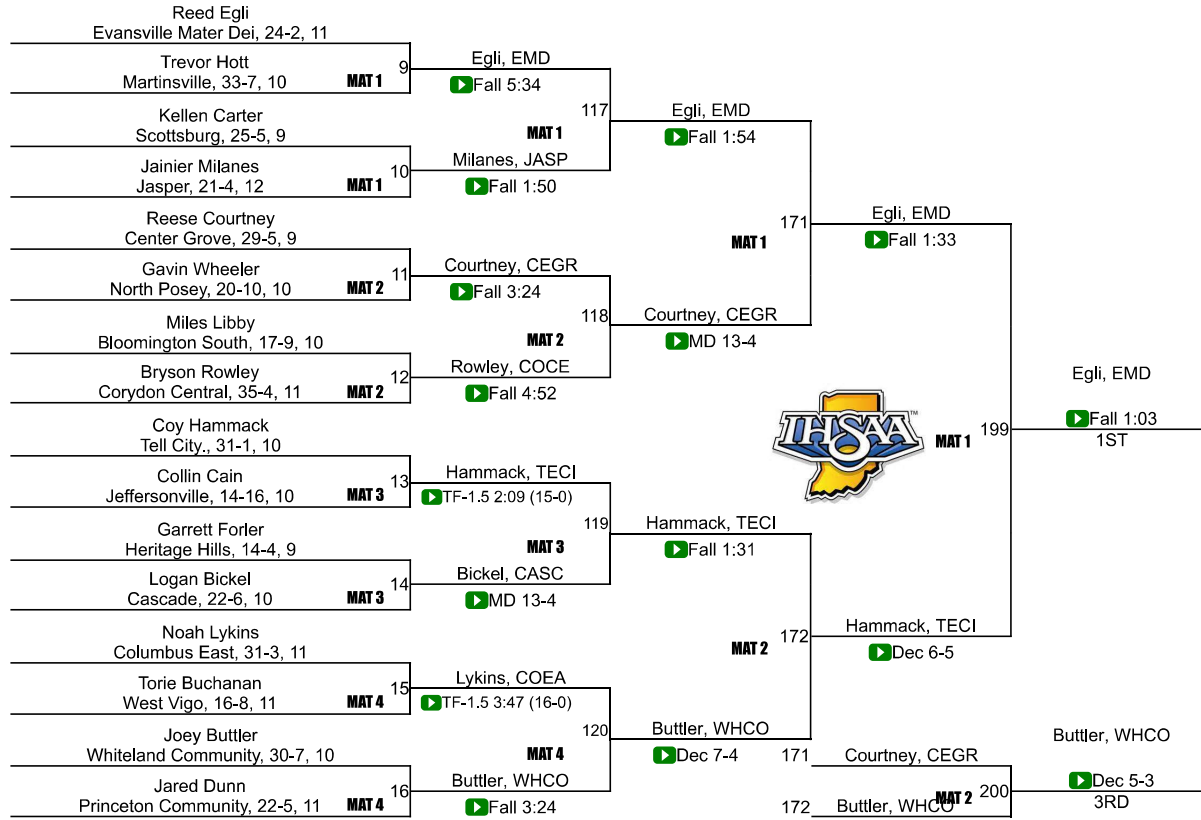

19	Pike	16.0
21	Crawford County	15.0
21	Whiteland Community	15.0
23	Monrovia	12.5
24	Tri-West Hendricks	11.0
25	Forest Park	10.0
25	Southridge	10.0
27	Edgewood	7.0
28	Boonville	6.0
28	Owen Valley	6.0
30	Ben Davis	4.0
30	Corydon Central	4.0
30	Evansville F.j. Reitz	4.0
30	Indian Creek	4.0
30	Martinsville	4.0
30	Terre Haute North Vigo	4.0
30	West Vigo	4.0
37	Gibson Southern	3.5
38	Cascade	3.0
39	Evansville Central	2.0
39	Madison Consolidated	2.0
39	Mt.Vernon	2.0
42	Bedford North Lawrence	0.0

42	Bloomington North	0.0
42	Borden	0.0
42	Brown County	0.0
42	Columbus North	0.0
42	Decatur Central	0.0
42	Eastern (Pekin)	0.0
42	Evansville Harrison	0.0
42	Evansville North	0.0
42	Heritage Hills	0.0
42	Jennings County	0.0
42	Mooreville	0.0
42	New Albany	0.0
42	New Washington	0.0
42	North Knox	0.0
42	Princeton Community	0.0
42	Rock Creek Academy	0.0
42	Salem	0.0
42	Scottsburg	0.0
42	Southwestern (Hanover)	0.0
42	Switzerland County	0.0
42	Vincennes Lincoln	0.0

IHSAA Semi-State @ Jasper

106

IHSAA Semi-State @ Jasper

113

IHSAA Semi-State @ Jasper

120

IHSAA Semi-State @ Jasper

126