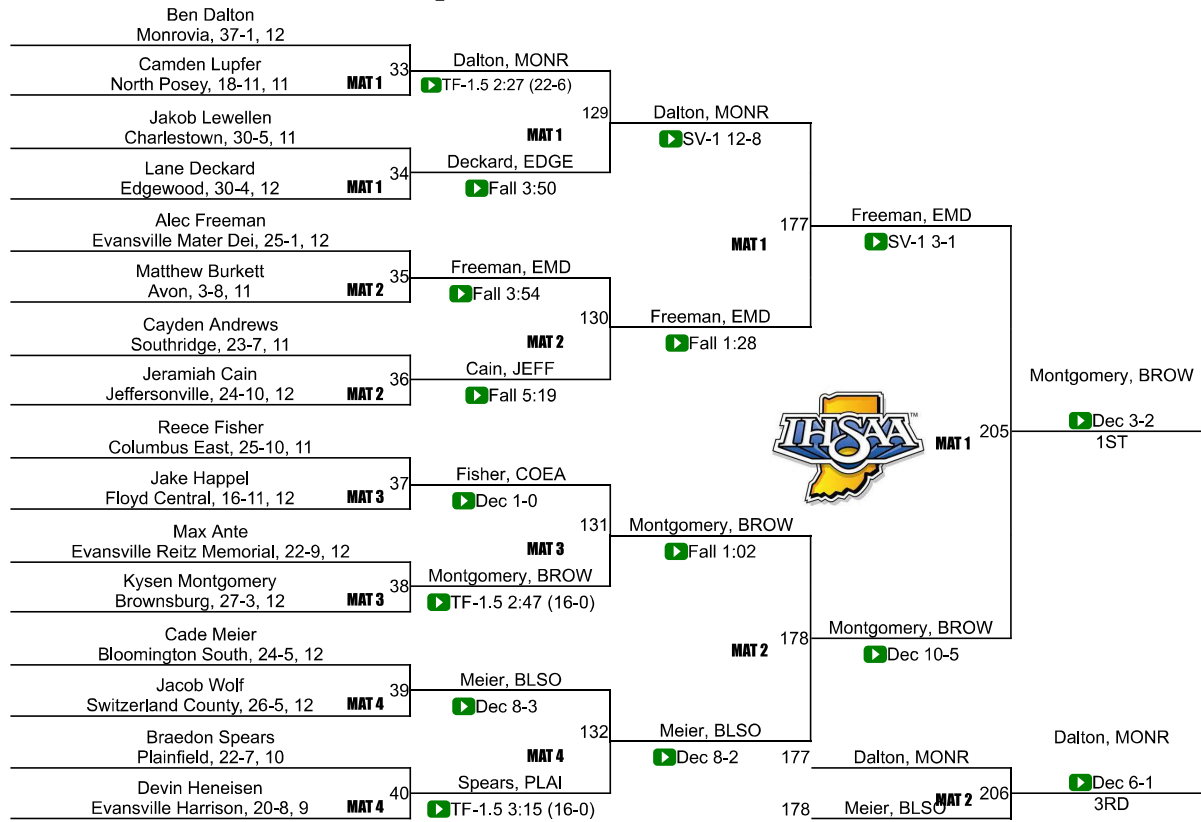

19	Pike	16.0
21	Crawford County	15.0
21	Whiteland Community	15.0
23	Monrovia	12.5
24	Tri-West Hendricks	11.0
25	Forest Park	10.0
25	Southridge	10.0
27	Edgewood	7.0
28	Boonville	6.0
28	Owen Valley	6.0
30	Ben Davis	4.0
30	Corydon Central	4.0
30	Evansville F.j. Reitz	4.0
30	Indian Creek	4.0
30	Martinsville	4.0
30	Terre Haute North Vigo	4.0
30	West Vigo	4.0
37	Gibson Southern	3.5
38	Cascade	3.0
39	Evansville Central	2.0
39	Madison Consolidated	2.0
39	Mt.Vernon	2.0
42	Bedford North Lawrence	0.0

42	Bloomington North	0.0
42	Borden	0.0
42	Brown County	0.0
42	Columbus North	0.0
42	Decatur Central	0.0
42	Eastern (Pekin)	0.0
42	Evansville Harrison	0.0
42	Evansville North	0.0
42	Heritage Hills	0.0
42	Jennings County	0.0
42	Mooreville	0.0
42	New Albany	0.0
42	New Washington	0.0
42	North Knox	0.0
42	Princeton Community	0.0
42	Rock Creek Academy	0.0
42	Salem	0.0
42	Scottsburg	0.0
42	Southwestern (Hanover)	0.0
42	Switzerland County	0.0
42	Vincennes Lincoln	0.0

IHSAA Semi-State @ Jasper

106

IHSAA Semi-State @ Jasper

113

IHSAA Semi-State @ Jasper

120

IHSAA Semi-State @ Jasper

126

IHSAA Semi-State @ Jasper

132

IHSAA Semi-State @ Jasper

138

IHSAA Semi-State @ Jasper

145

IHSAA Semi-State @ Jasper

152