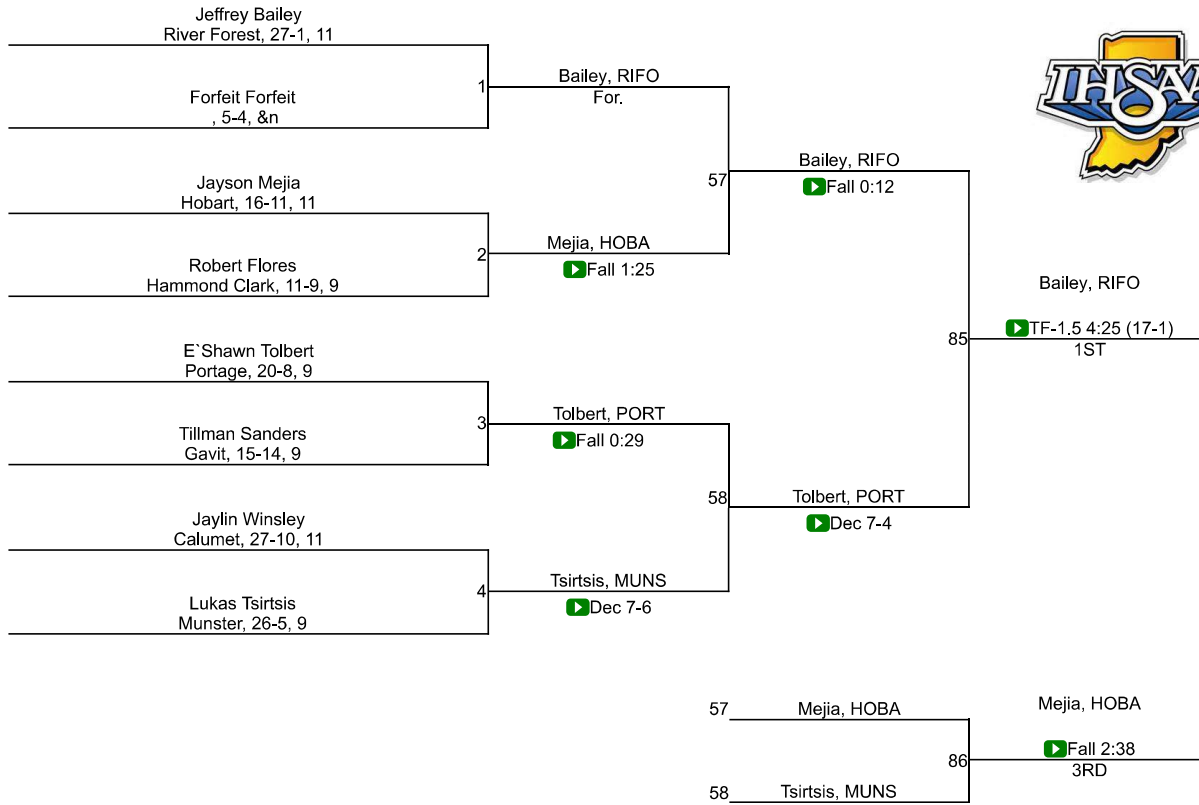

Team Scores

Printed on 02/06/2021 06:47 p.m.

Team Scores		
1	Merrillville	177.0
2	Portage	157.5
3	Hobart	146.0
4	Gavit	75.5
5	River Forest	60.5
6	Griffith	37.0
6	Munster	37.0
8	Hammond Morton	32.0
9	Calumet	31.0
10	Hammond	27.0
11	Lake Station Edison	25.0
12	Highland	15.5
13	East Chicago Central	0.0
13	Hammond Bishop Noll	0.0
13	Hammond Clark	0.0
13	Whiting	0.0

IHSAA Regional @ Hobart

106

IHSAA Regional @ Hobart

113

IHSAA Regional @ Hobart

120

IHSAA Regional @ Hobart

126