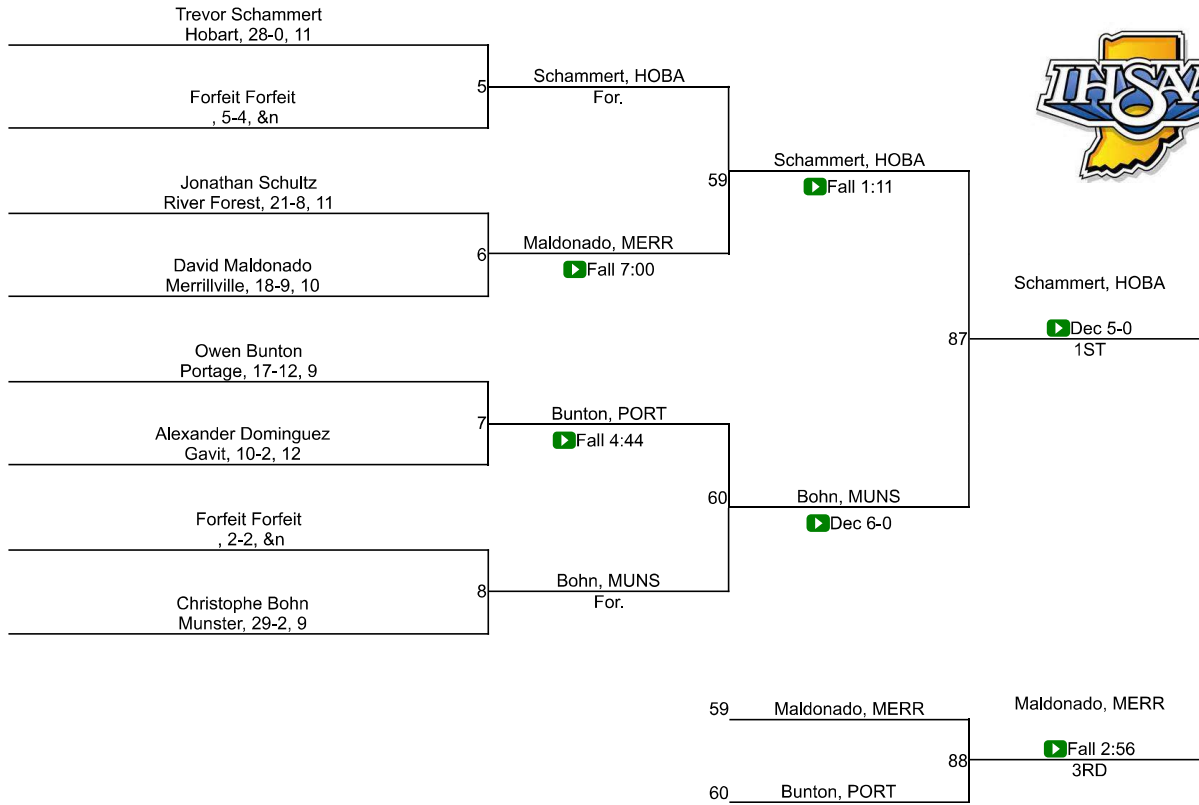

Team Scores

Printed on 02/06/2021 06:47 p.m.

Team Scores		
1	Merrillville	177.0
2	Portage	157.5
3	Hobart	146.0
4	Gavit	75.5
5	River Forest	60.5
6	Griffith	37.0
6	Munster	37.0
8	Hammond Morton	32.0
9	Calumet	31.0
10	Hammond	27.0
11	Lake Station Edison	25.0
12	Highland	15.5
13	East Chicago Central	0.0
13	Hammond Bishop Noll	0.0
13	Hammond Clark	0.0
13	Whiting	0.0

IHSAA Regional @ Hobart

106

IHSAA Regional @ Hobart

113

IHSAA Regional @ Hobart

120

IHSAA Regional @ Hobart

126