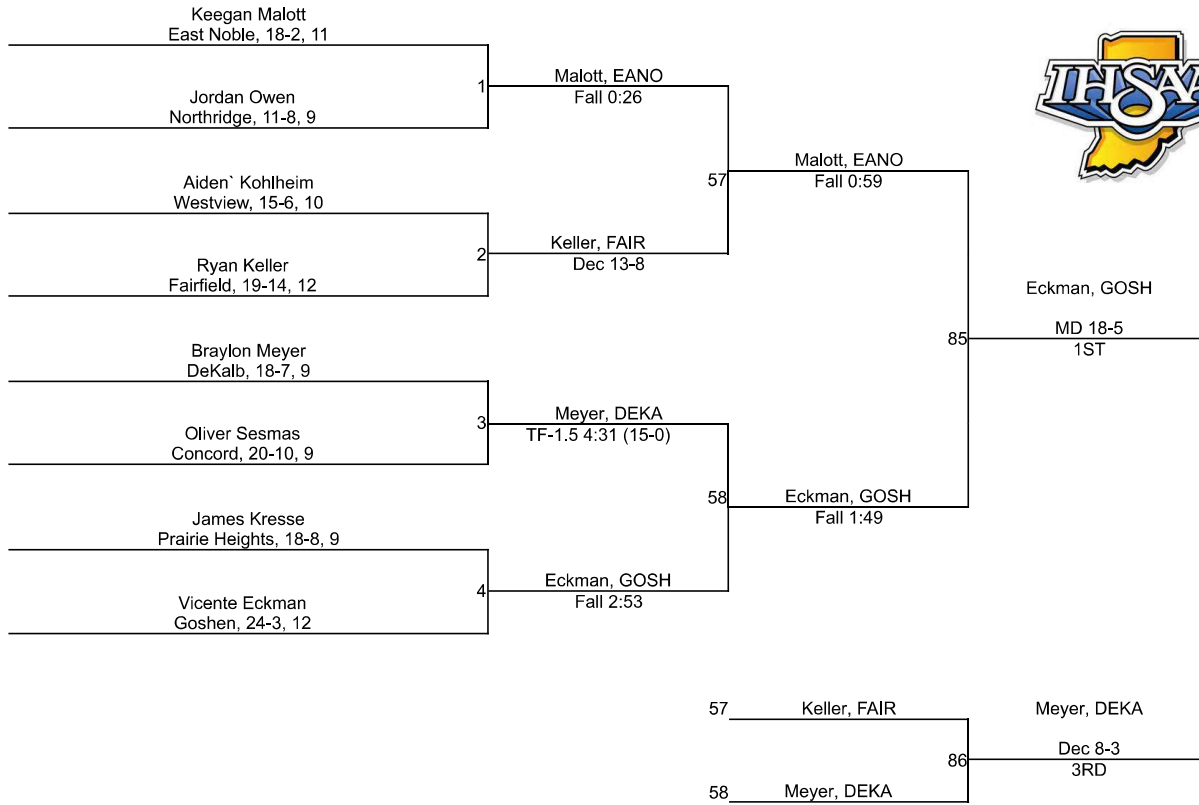

Team Scores

Printed on 02/06/2021 06:40 p.m.

Team Scores		
1	Northridge	123.5
2	East Noble	96.5
3	Jimtown	76.5
4	Prairie Heights	69.5
5	NorthWood	69.0
6	Goshen	65.0
7	Concord	54.5
8	Fremont	48.0
9	DeKalb	43.0
10	Angola	40.0
11	Elkhart	38.5
12	Lakeland	31.0
13	Central Noble	15.0
14	Fairfield	14.0
14	West Noble	14.0
16	Westview	0.0

IHSAA Regional @ Goshen

106