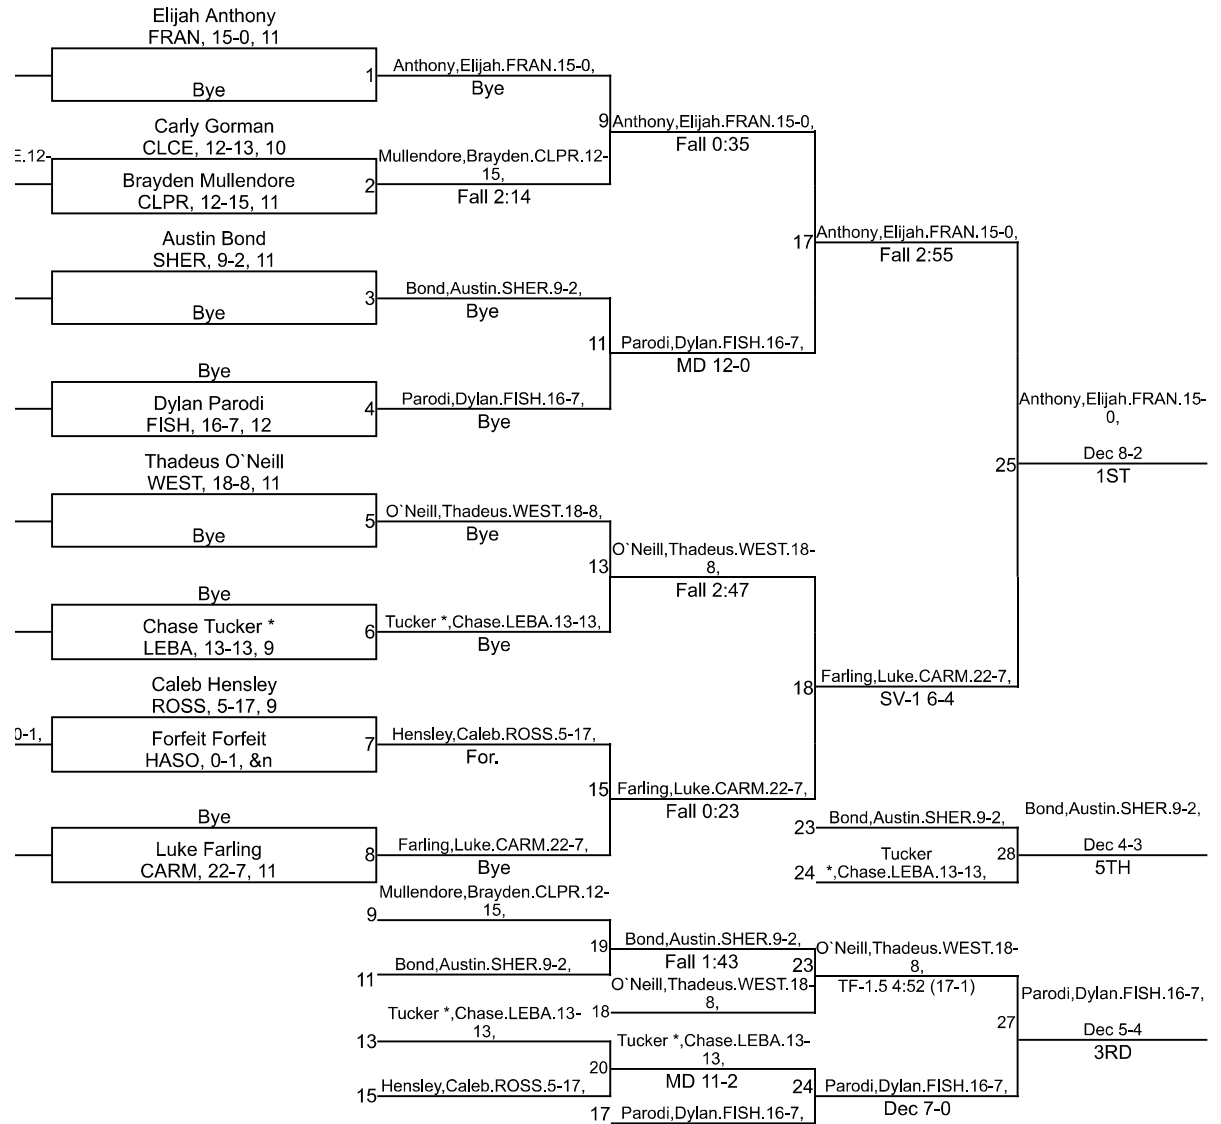

IHSAA Sectional @ Frankfort

126