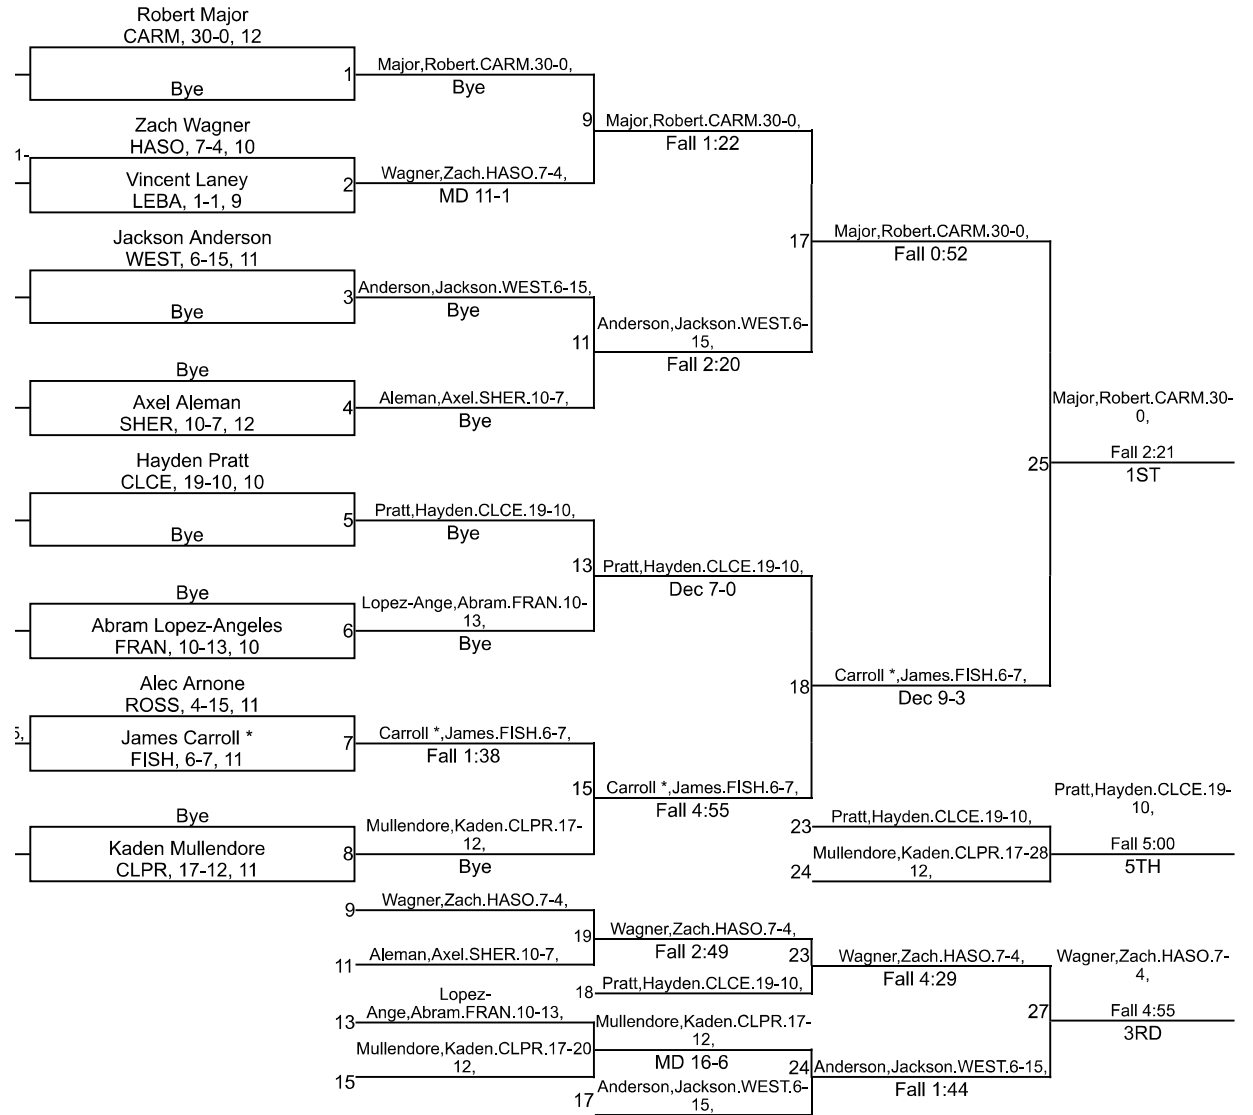

IHSAA Sectional @ Frankfort

160