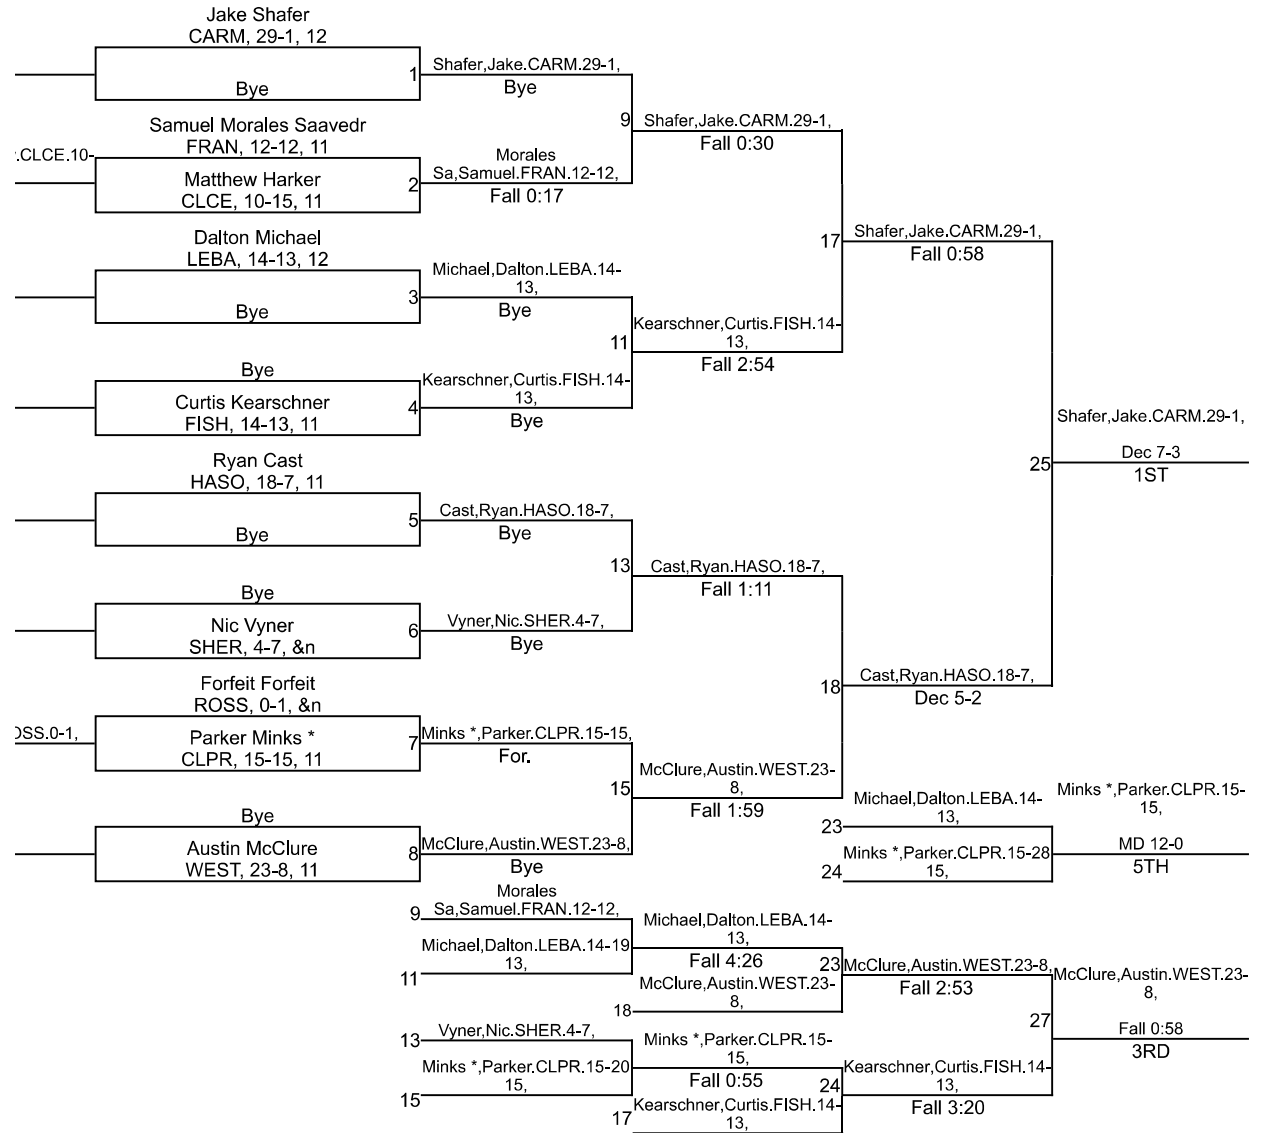

IHSAA Sectional @ Frankfort

170