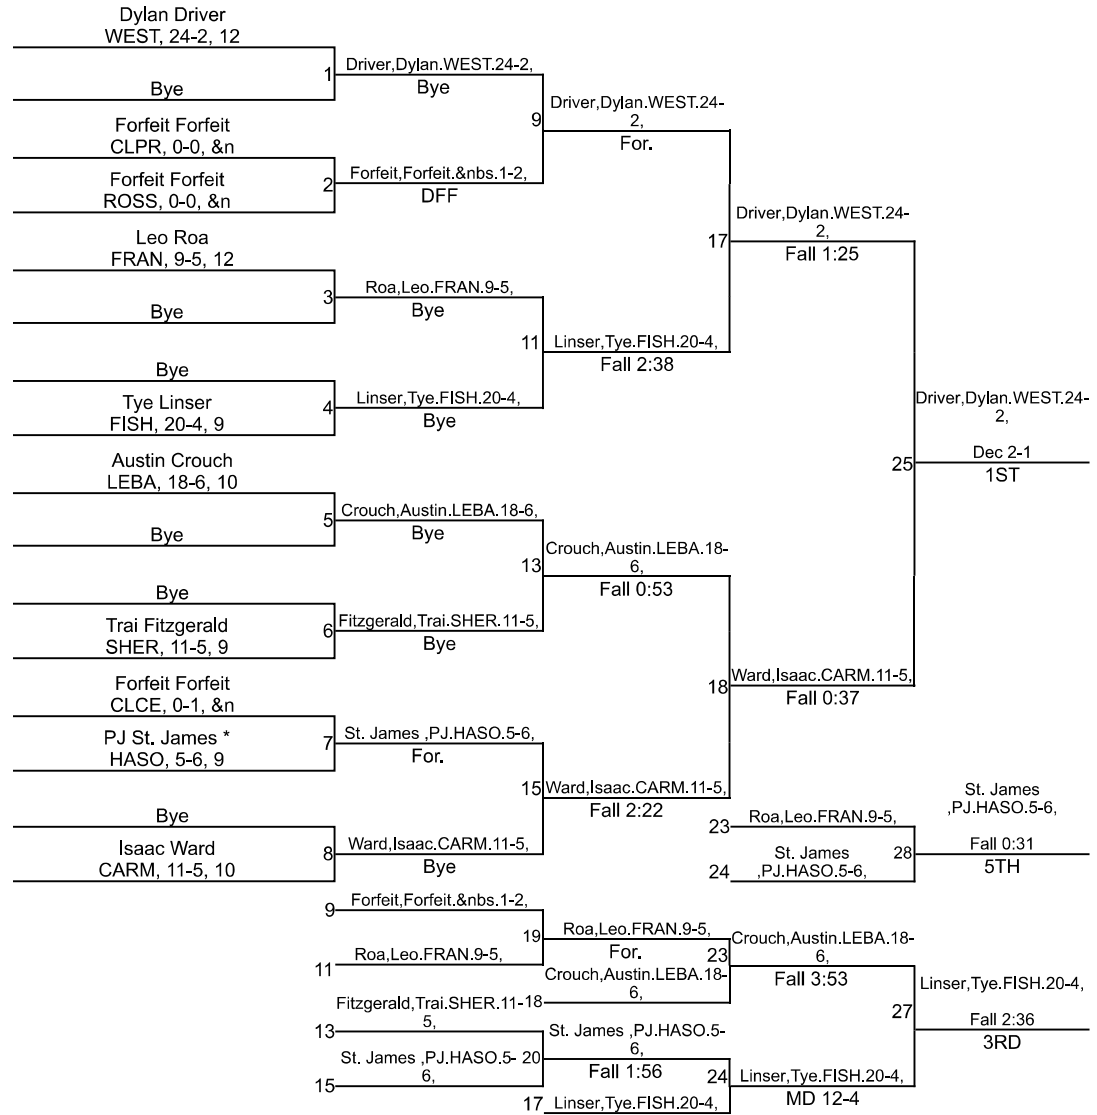

IHSAA Sectional @ Frankfort

113