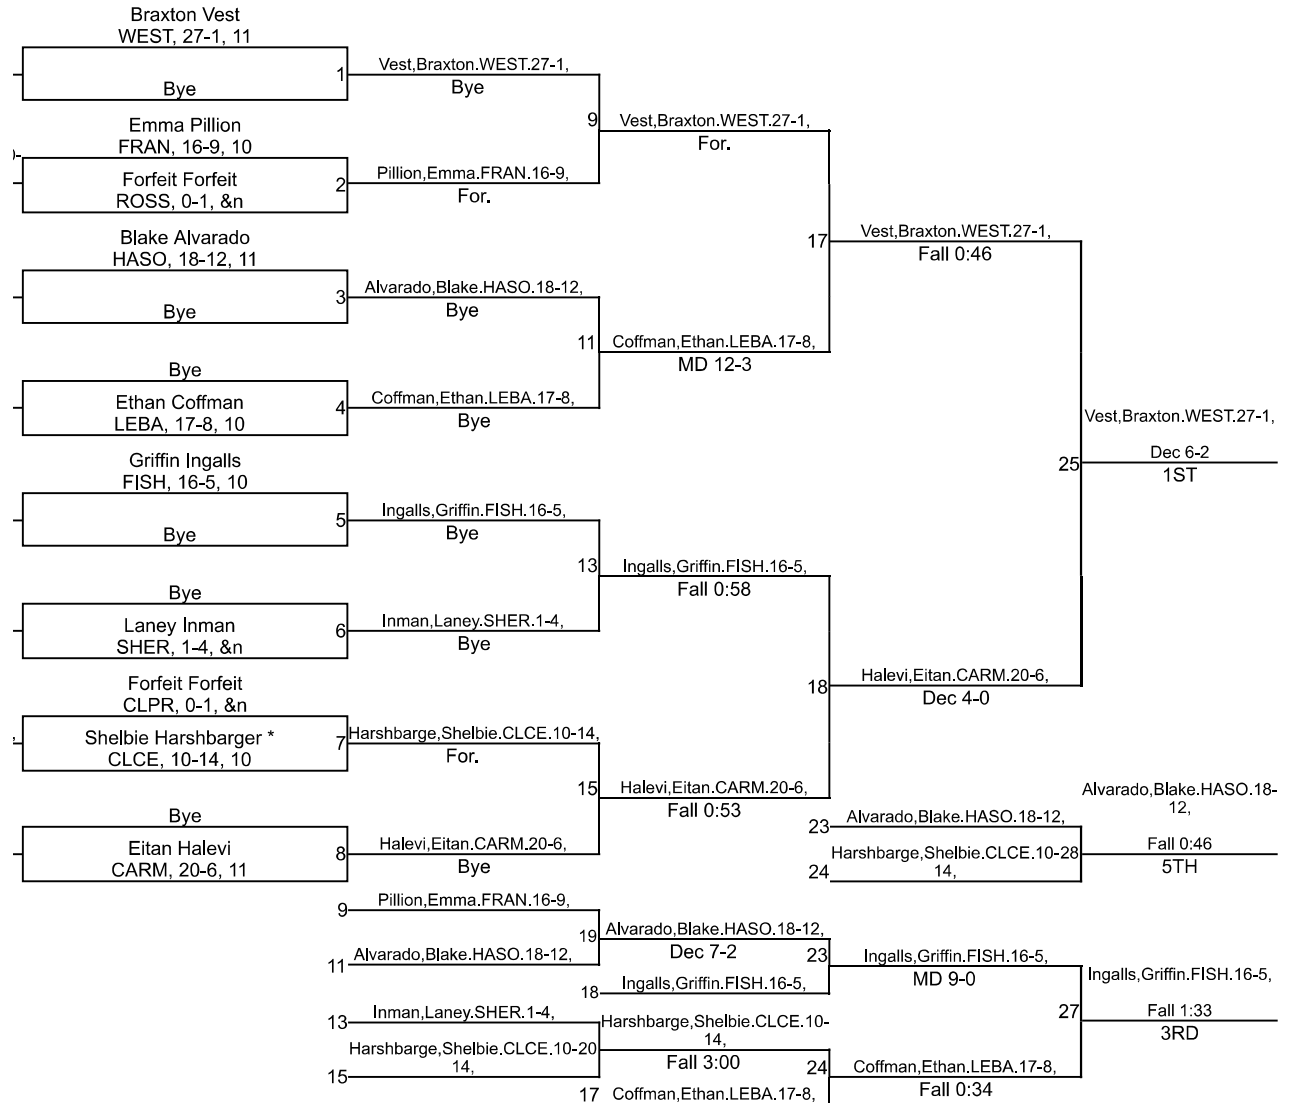

IHSAA Sectional @ Frankfort

120