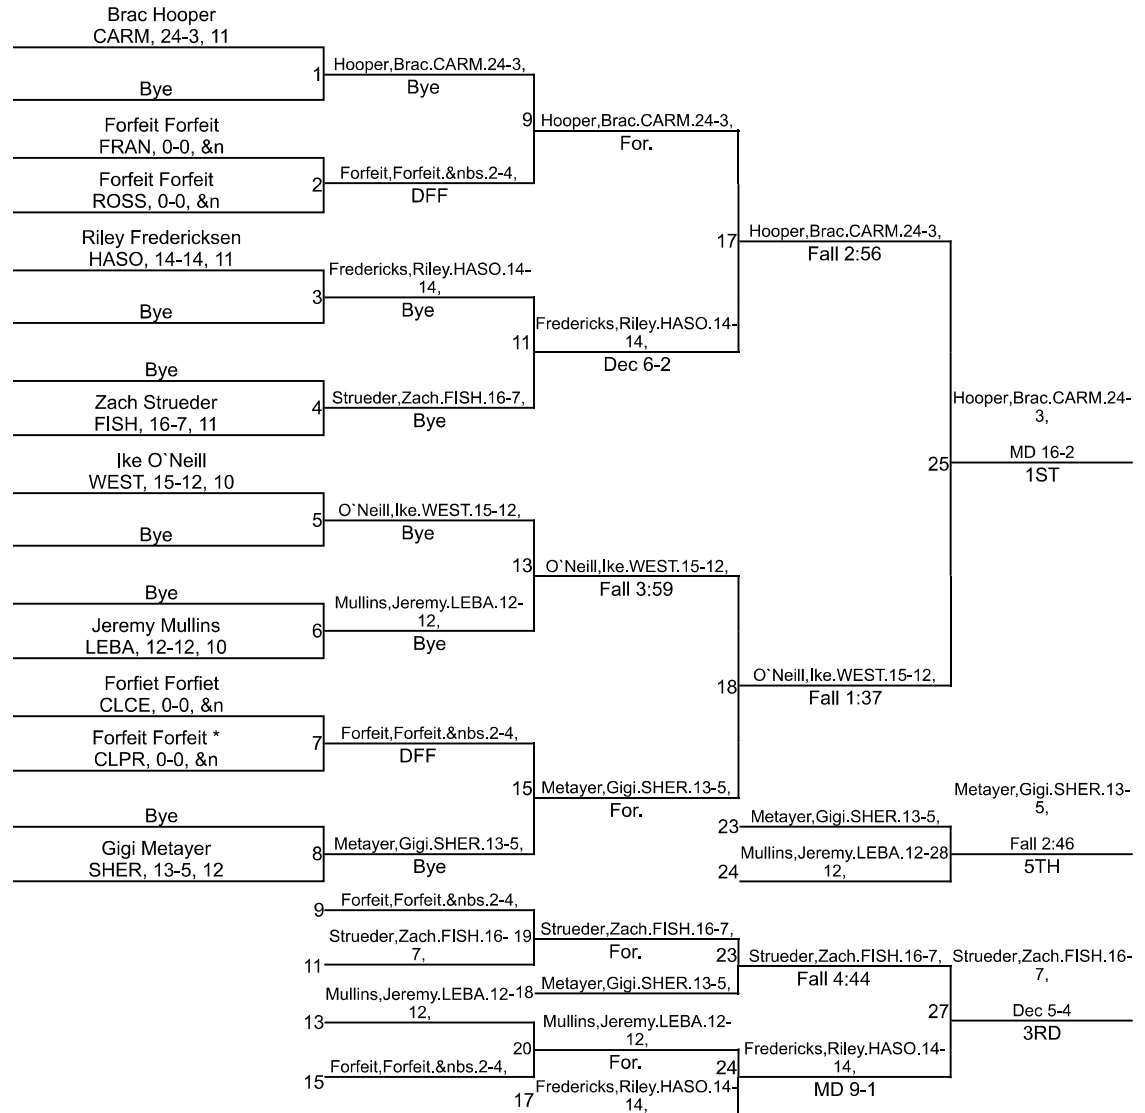

IHSAA Sectional @ Frankfort

132