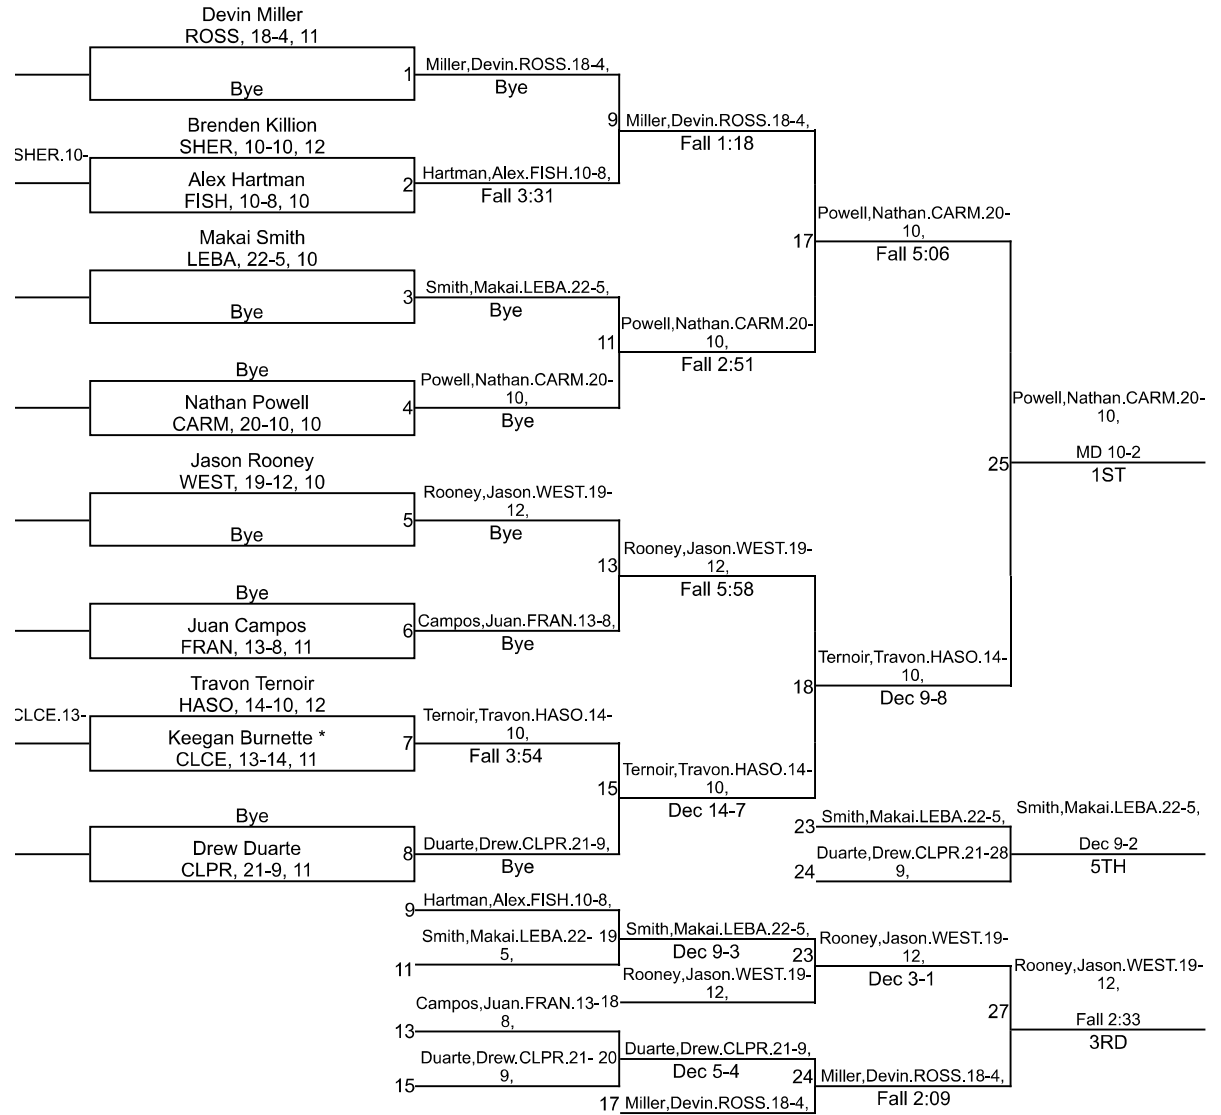

# IHSAA Sectional @ Frankfort

145

# IHSAA Sectional @ Frankfort

152