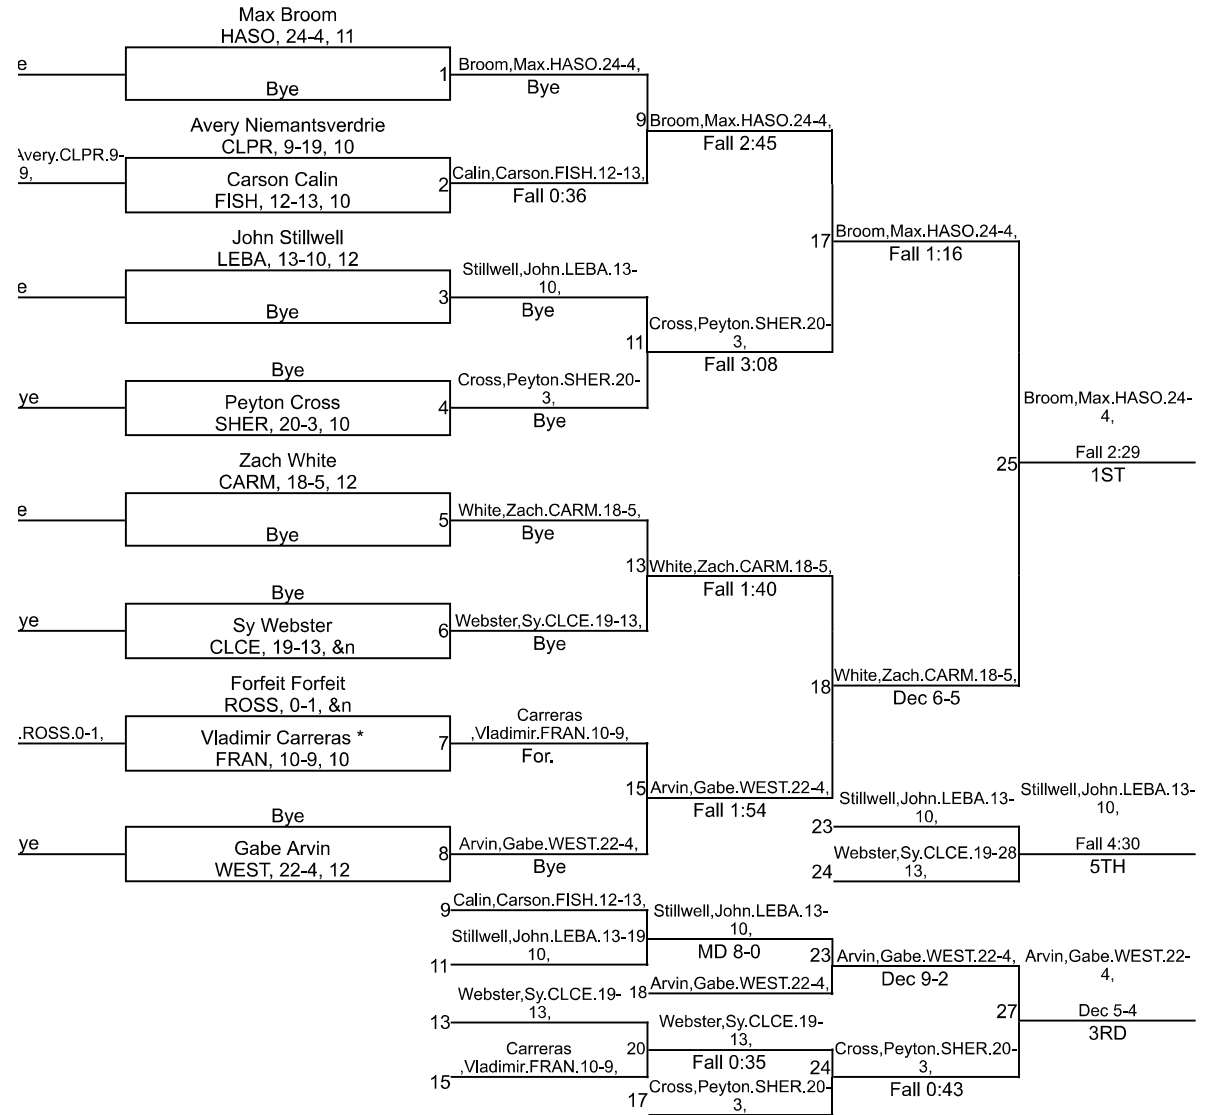

IHSAA Sectional @ Frankfort

195