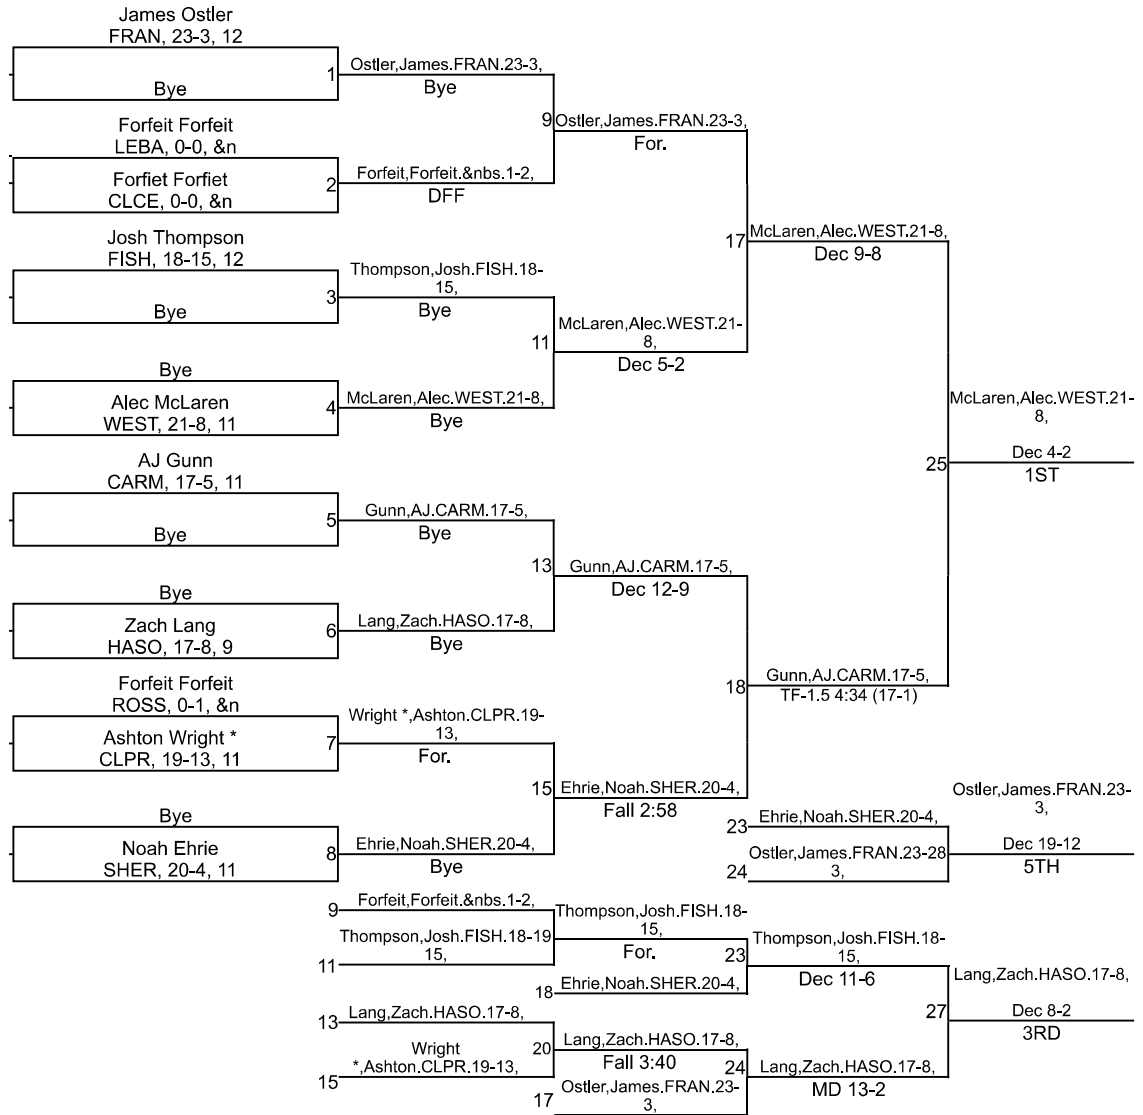

IHSAA Sectional @ Frankfort

138