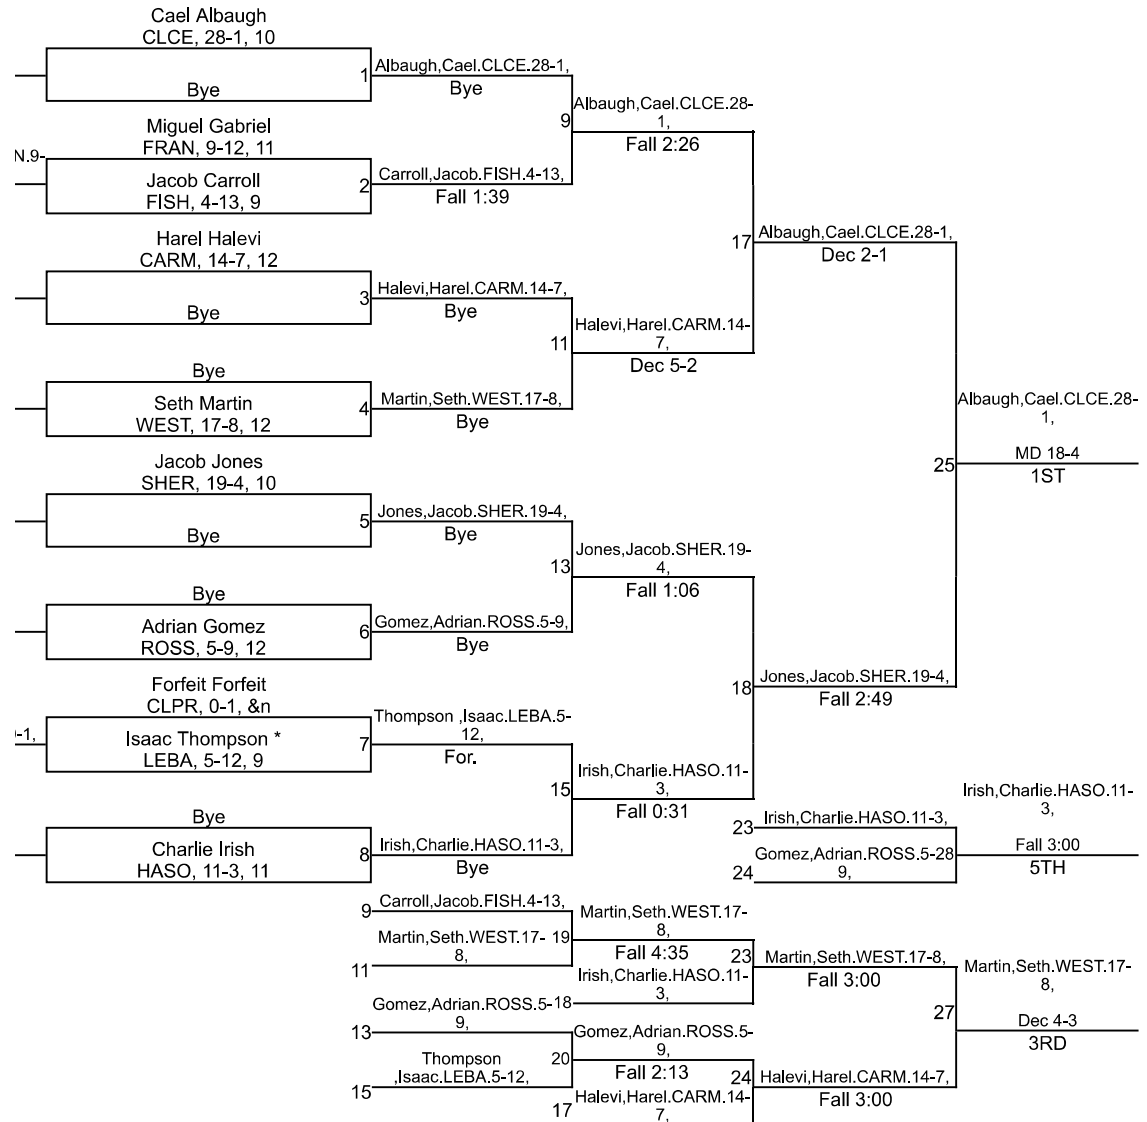

IHSAA Sectional @ Frankfort

182