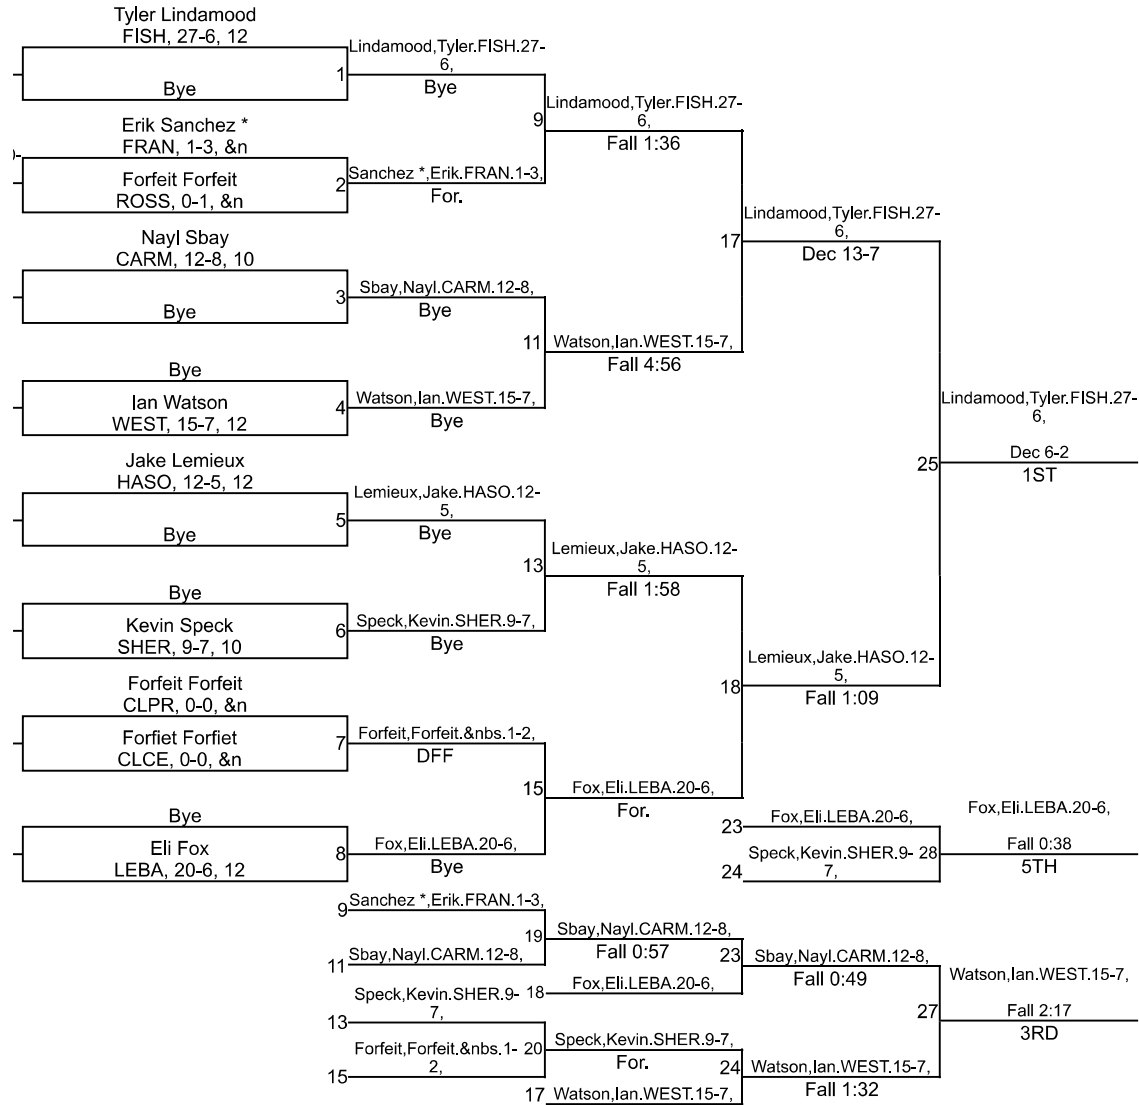

IHSAA Sectional @ Frankfort

145