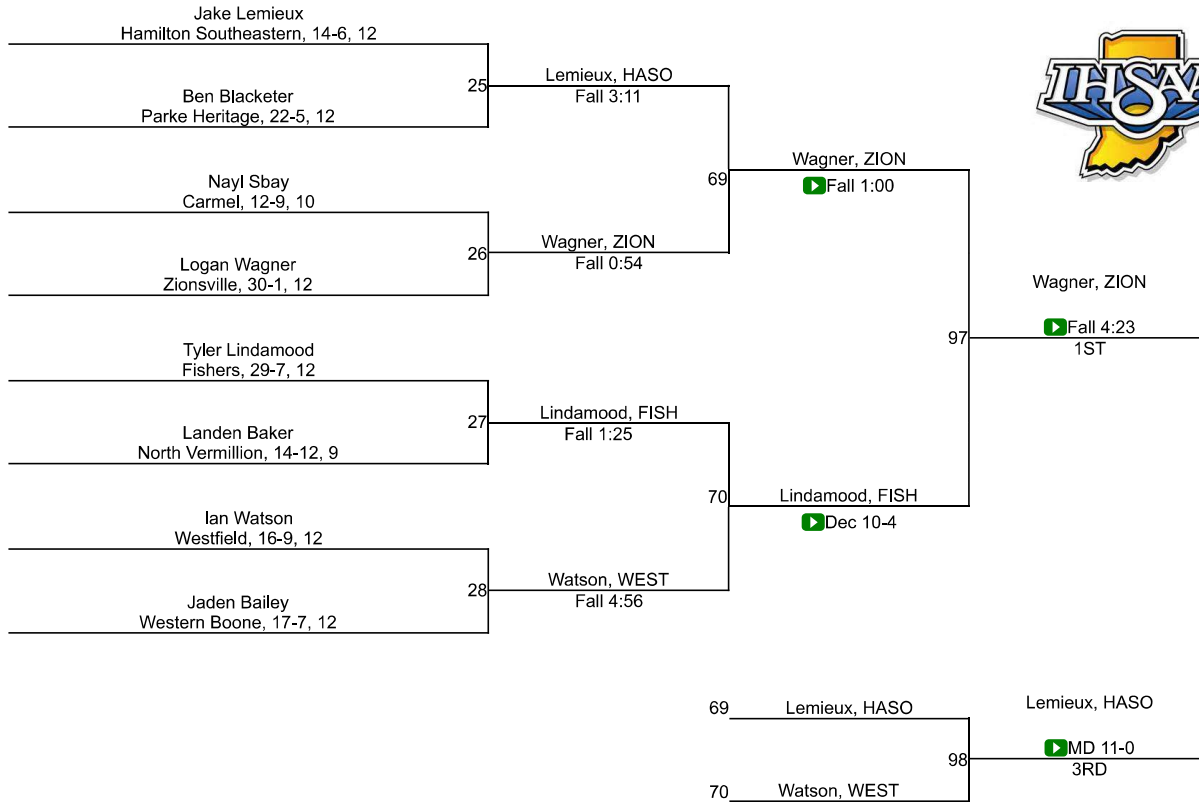

Team Scores

Printed on 02/06/2021 06:29 p.m.

Team Scores		
1	Carmel	198.5
2	Westfield	147.0
3	Zionsville	125.0
4	Hamilton Southeastern	118.0
5	Fishers	72.0
6	Southmont	47.0
7	Frankfort	22.0
8	South Vermillion	20.0
9	Clinton Central	18.0
10	Lebanon	11.0
11	Covington	8.0
11	Fountain Central	8.0
11	Sheridan	8.0
14	Clinton Prairie	0.0
14	Crawfordsville	0.0
14	North Montgomery	0.0
14	North Vermillion	0.0
14	Parke Heritage	0.0
14	Rossville	0.0

IHSAA Regional @ Frankfort

132

IHSAA Regional @ Frankfort

138

IHSAA Regional @ Frankfort

145

IHSAA Regional @ Frankfort

152