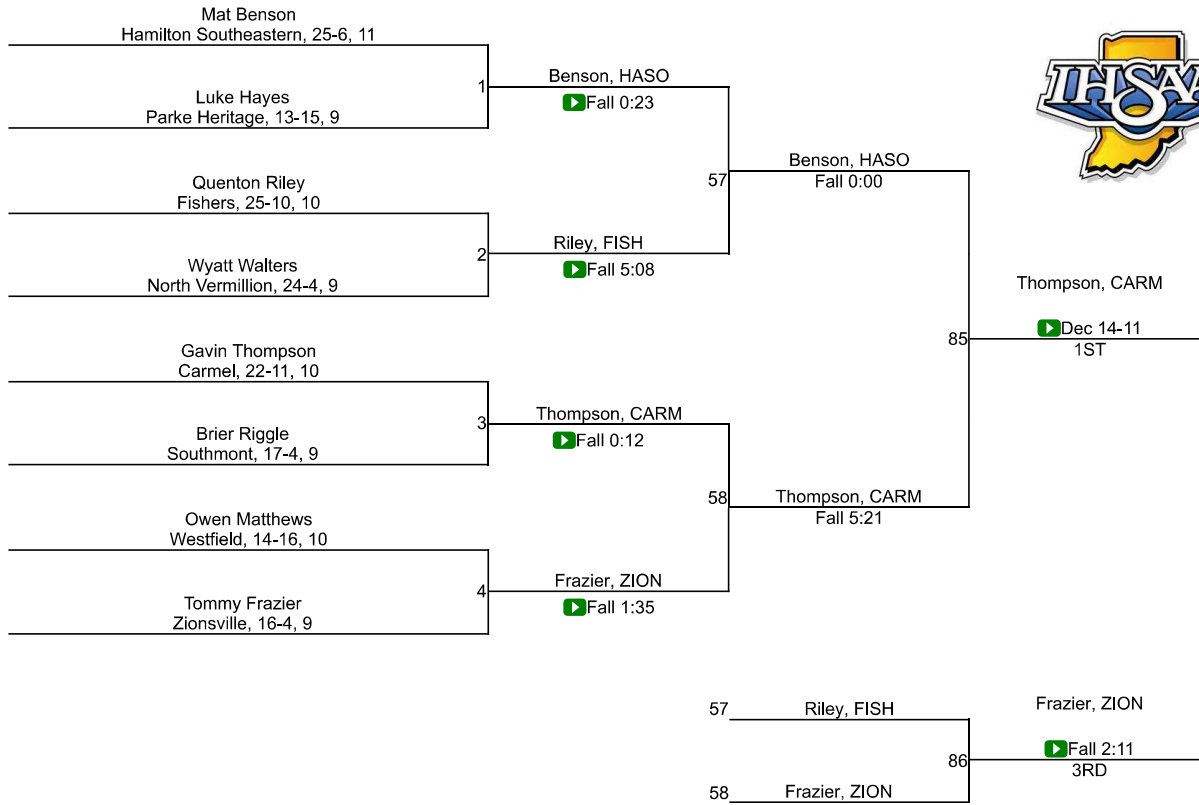

IHSAA Regional @ Frankfort

106