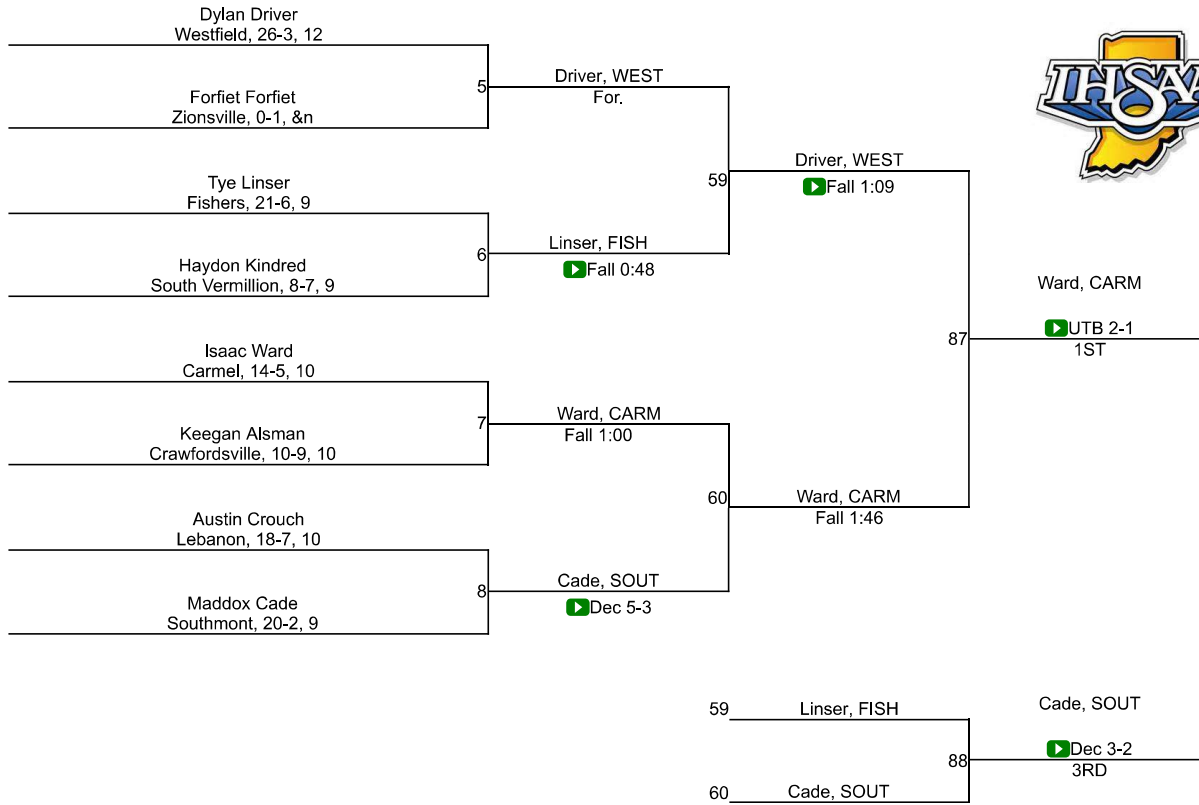

IHSAA Regional @ Frankfort

113