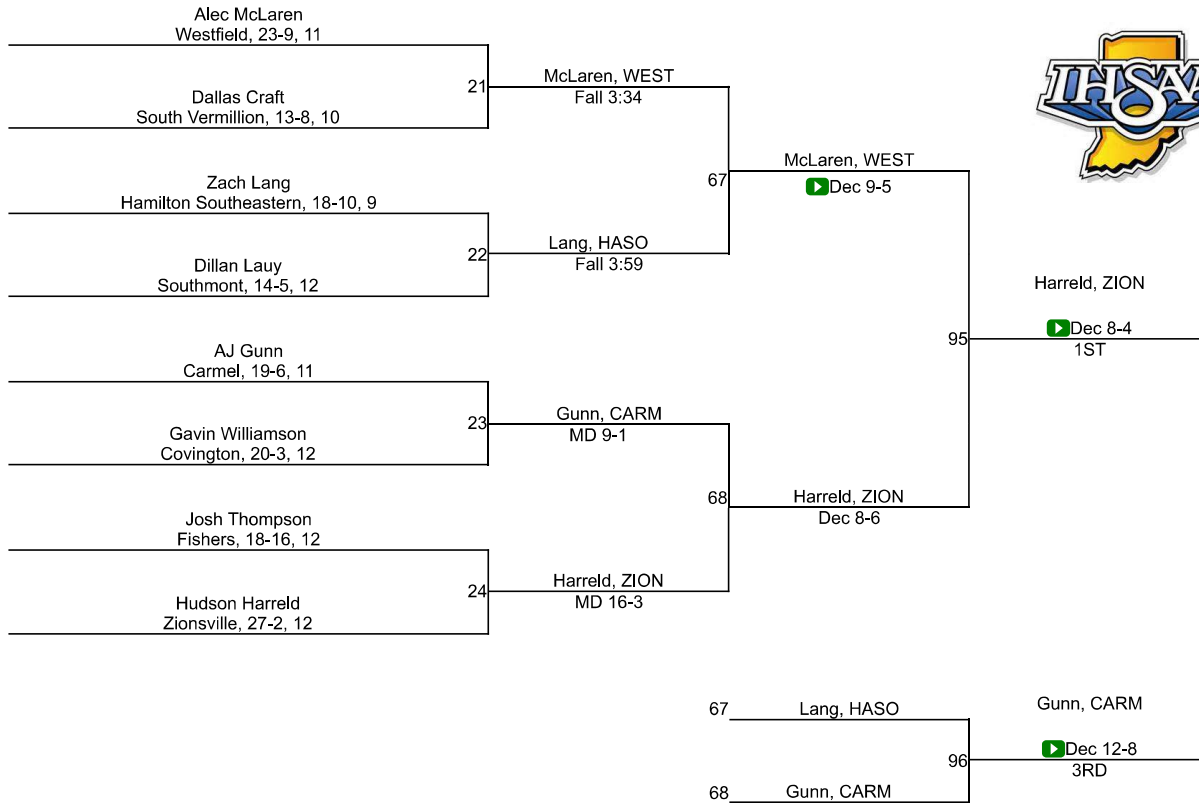

IHSAA Regional @ Frankfort

138