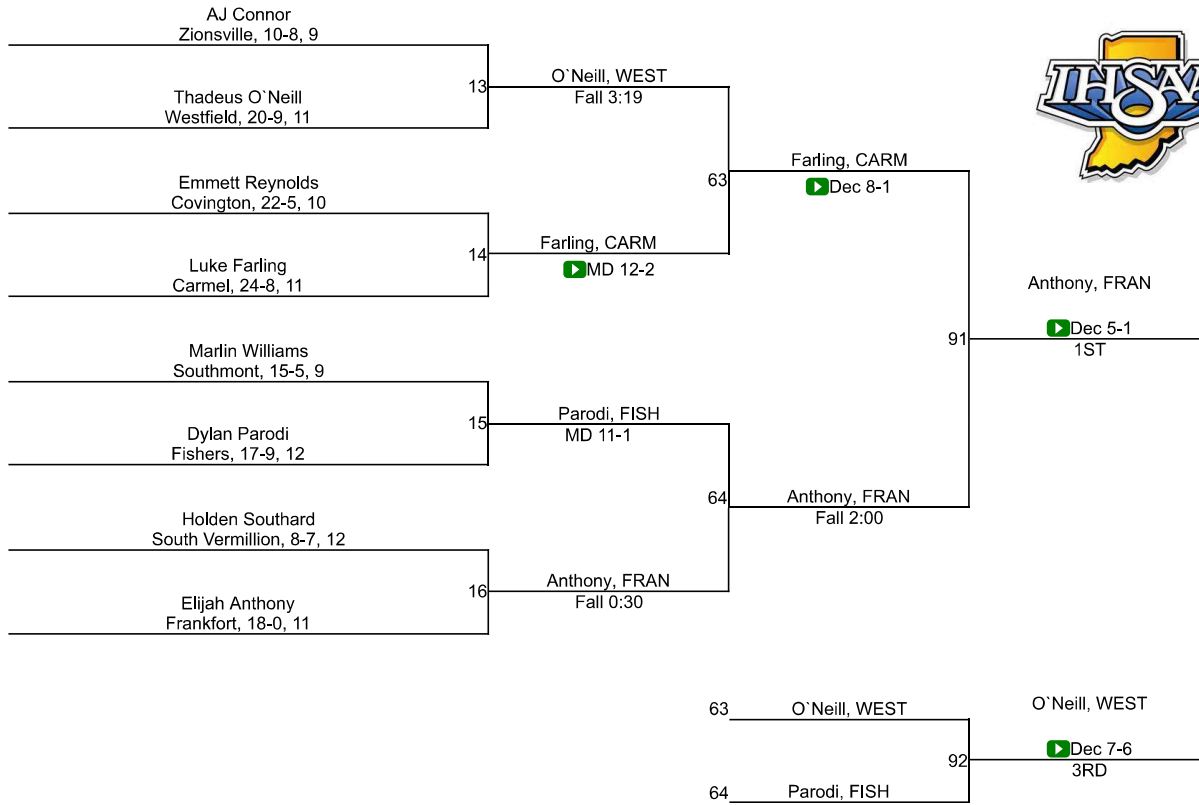

Team Scores

Printed on 02/06/2021 06:29 p.m.

Team Scores		
1	Carmel	198.5
2	Westfield	147.0
3	Zionsville	125.0
4	Hamilton Southeastern	118.0
5	Fishers	72.0
6	Southmont	47.0
7	Frankfort	22.0
8	South Vermillion	20.0
9	Clinton Central	18.0
10	Lebanon	11.0
11	Covington	8.0
11	Fountain Central	8.0
11	Sheridan	8.0
14	Clinton Prairie	0.0
14	Crawfordsville	0.0
14	North Montgomery	0.0
14	North Vermillion	0.0
14	Parke Heritage	0.0
14	Rossville	0.0

IHSAA Regional @ Frankfort

106

IHSAA Regional @ Frankfort

113

IHSAA Regional @ Frankfort

120

IHSAA Regional @ Frankfort

126