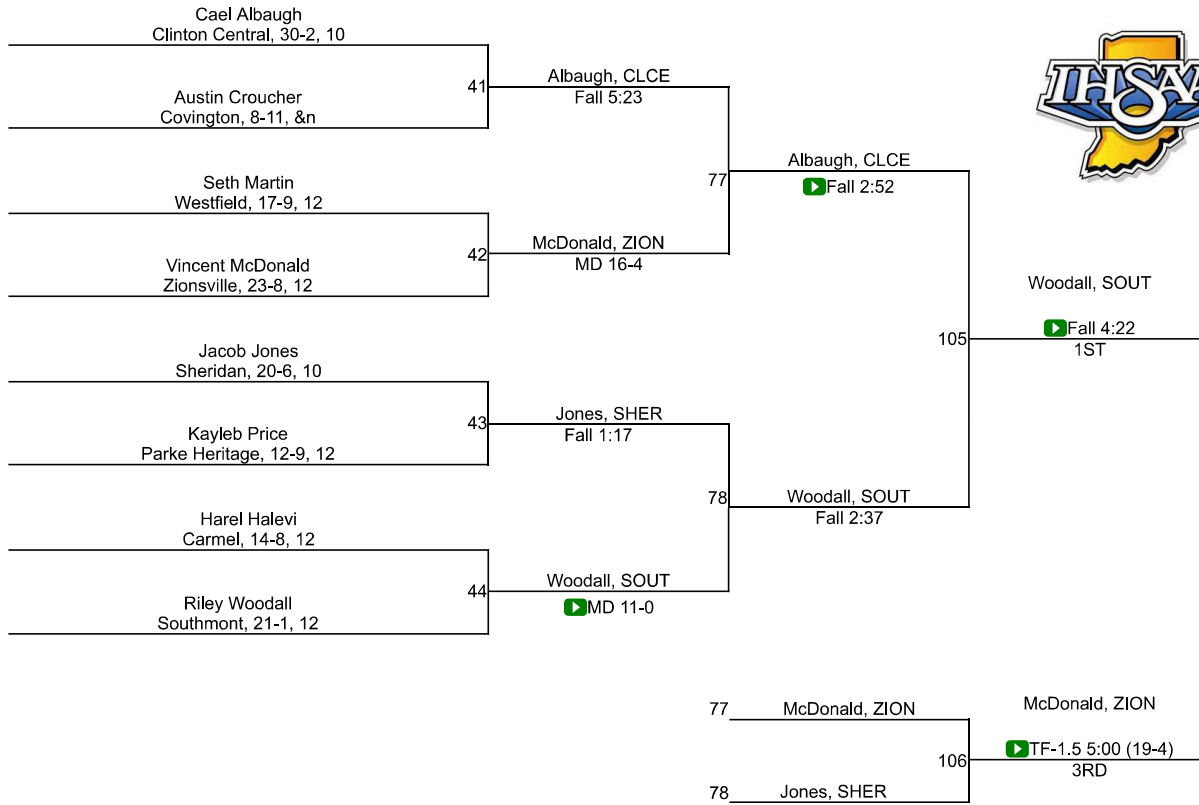

Team Scores

Printed on 02/06/2021 06:29 p.m.

Team Scores		
1	Carmel	198.5
2	Westfield	147.0
3	Zionsville	125.0
4	Hamilton Southeastern	118.0
5	Fishers	72.0
6	Southmont	47.0
7	Frankfort	22.0
8	South Vermillion	20.0
9	Clinton Central	18.0
10	Lebanon	11.0
11	Covington	8.0
11	Fountain Central	8.0
11	Sheridan	8.0
14	Clinton Prairie	0.0
14	Crawfordsville	0.0
14	North Montgomery	0.0
14	North Vermillion	0.0
14	Parke Heritage	0.0
14	Rossville	0.0

IHSAA Regional @ Frankfort

160

IHSAA Regional @ Frankfort

170

IHSAA Regional @ Frankfort

182

IHSAA Regional @ Frankfort

195