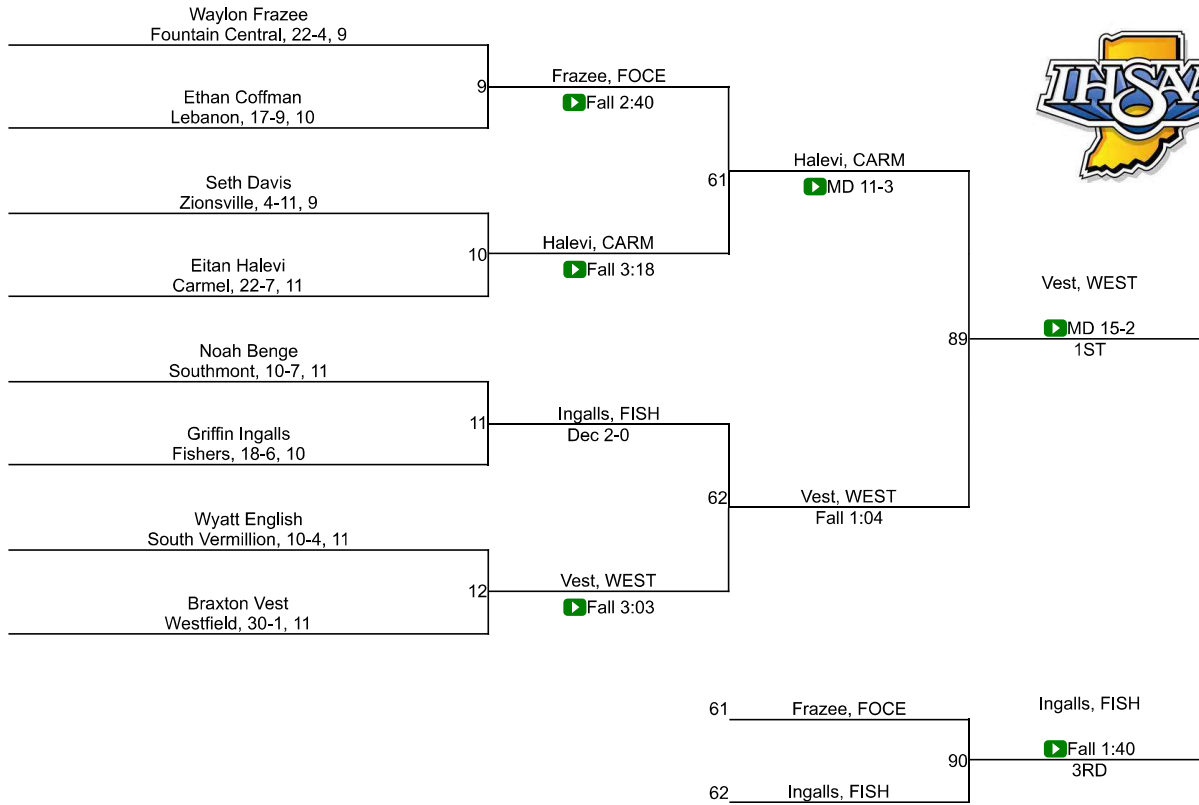

Team Scores

Printed on 02/06/2021 06:29 p.m.

Team Scores		
1	Carmel	198.5
2	Westfield	147.0
3	Zionsville	125.0
4	Hamilton Southeastern	118.0
5	Fishers	72.0
6	Southmont	47.0
7	Frankfort	22.0
8	South Vermillion	20.0
9	Clinton Central	18.0
10	Lebanon	11.0
11	Covington	8.0
11	Fountain Central	8.0
11	Sheridan	8.0
14	Clinton Prairie	0.0
14	Crawfordsville	0.0
14	North Montgomery	0.0
14	North Vermillion	0.0
14	Parke Heritage	0.0
14	Rossville	0.0

IHSAA Regional @ Frankfort

106

IHSAA Regional @ Frankfort

113

IHSAA Regional @ Frankfort

120

IHSAA Regional @ Frankfort

126