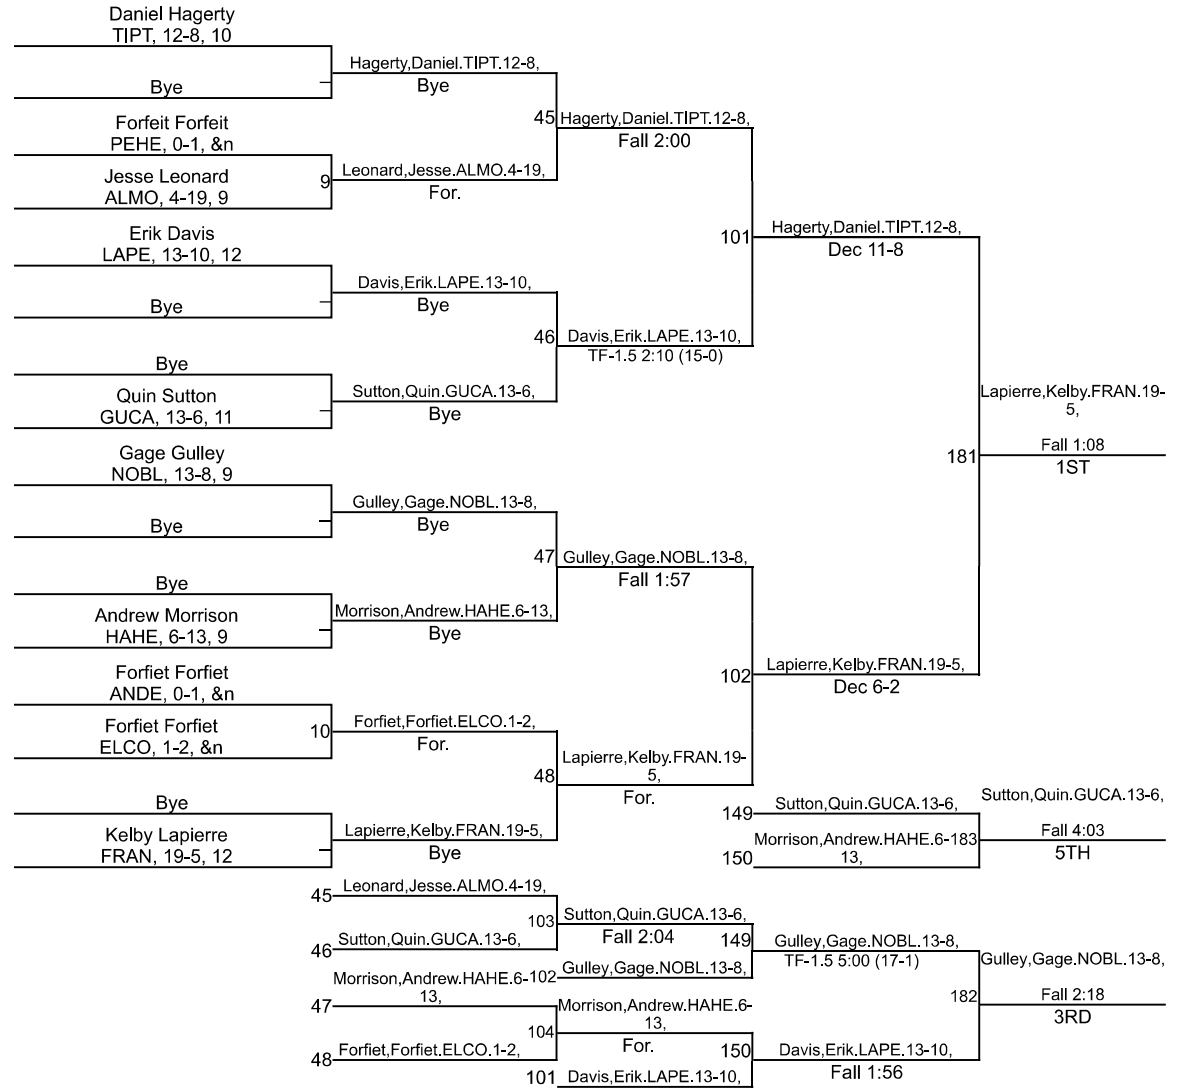

IHSAA Sectional @ Elwood

132