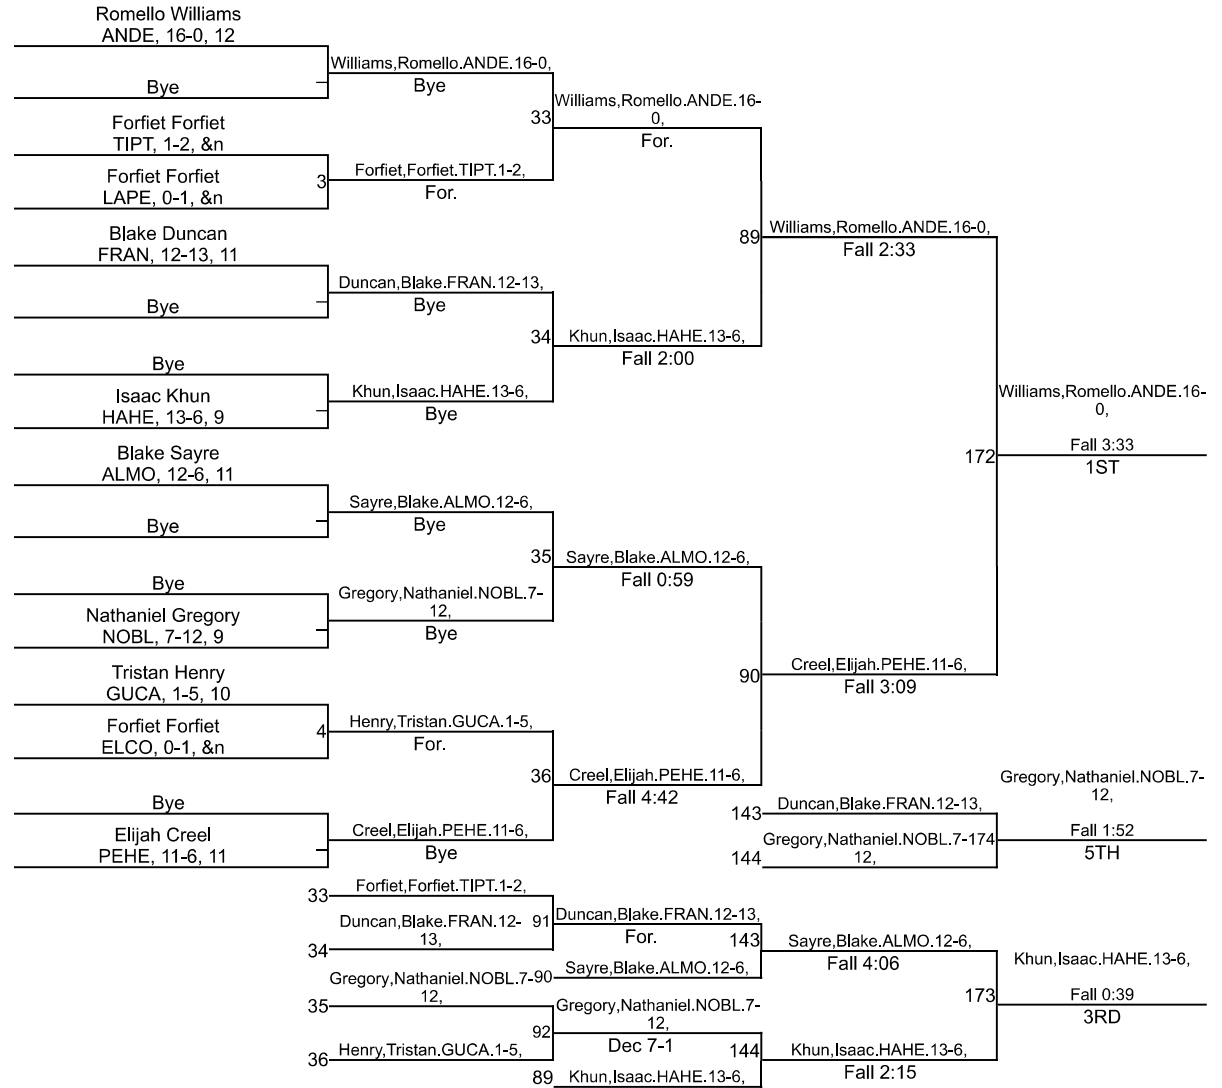

IHSAA Sectional @ Elwood

113