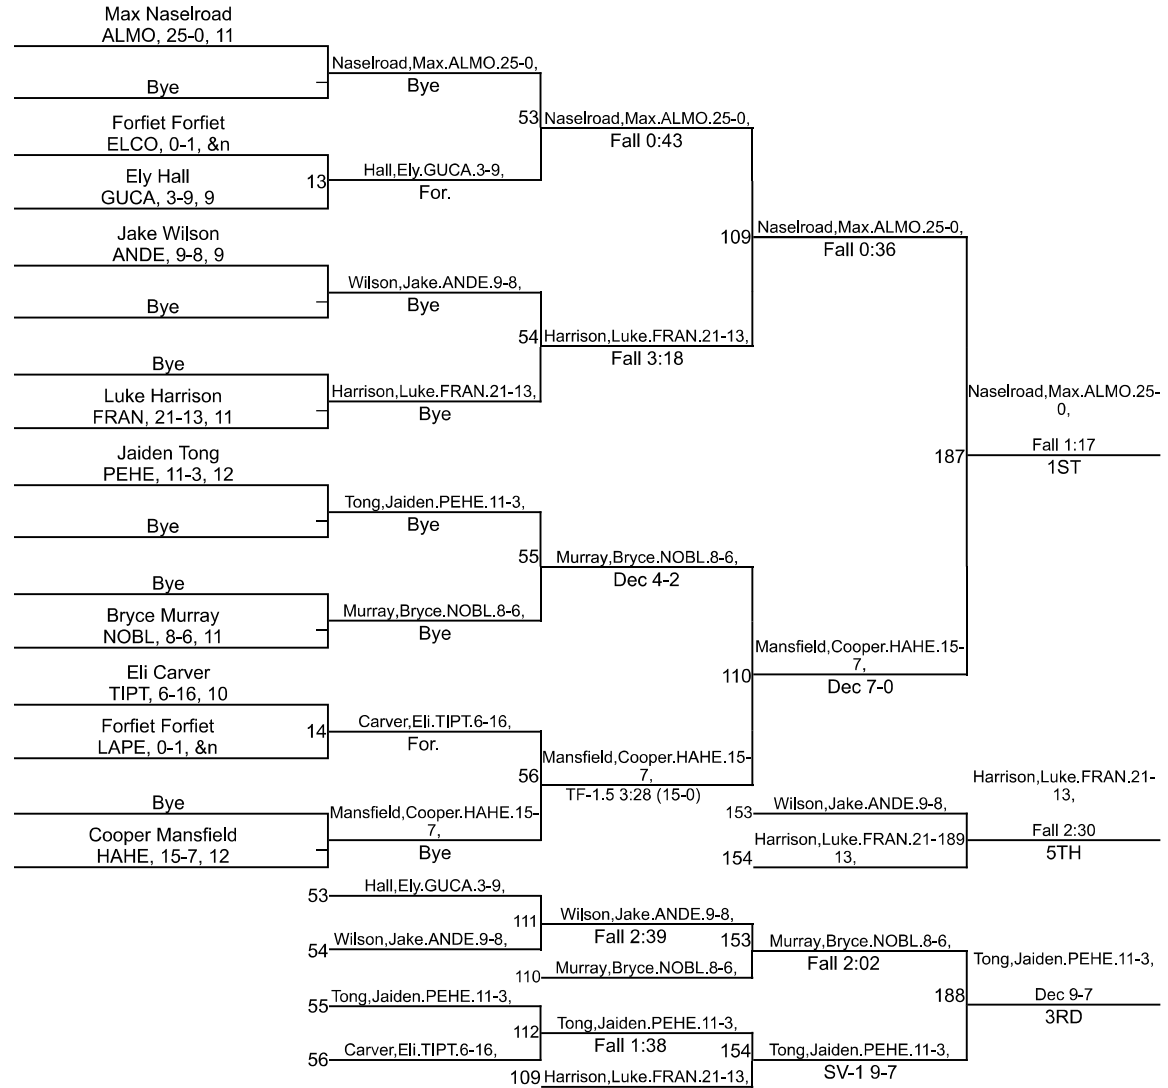

IHSAA Sectional @ Elwood

145