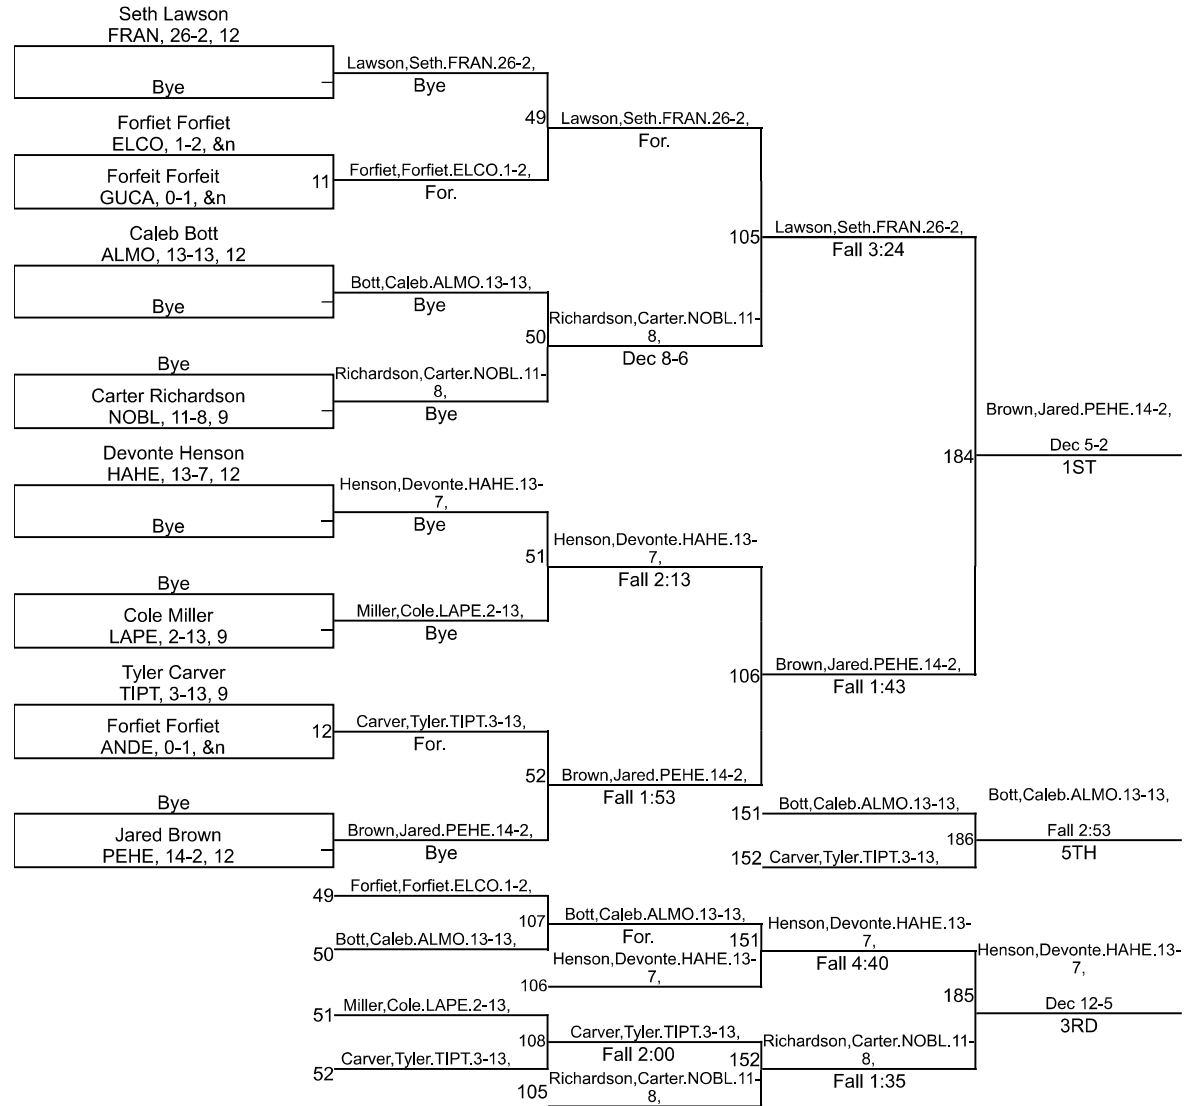

IHSAA Sectional @ Elwood

138