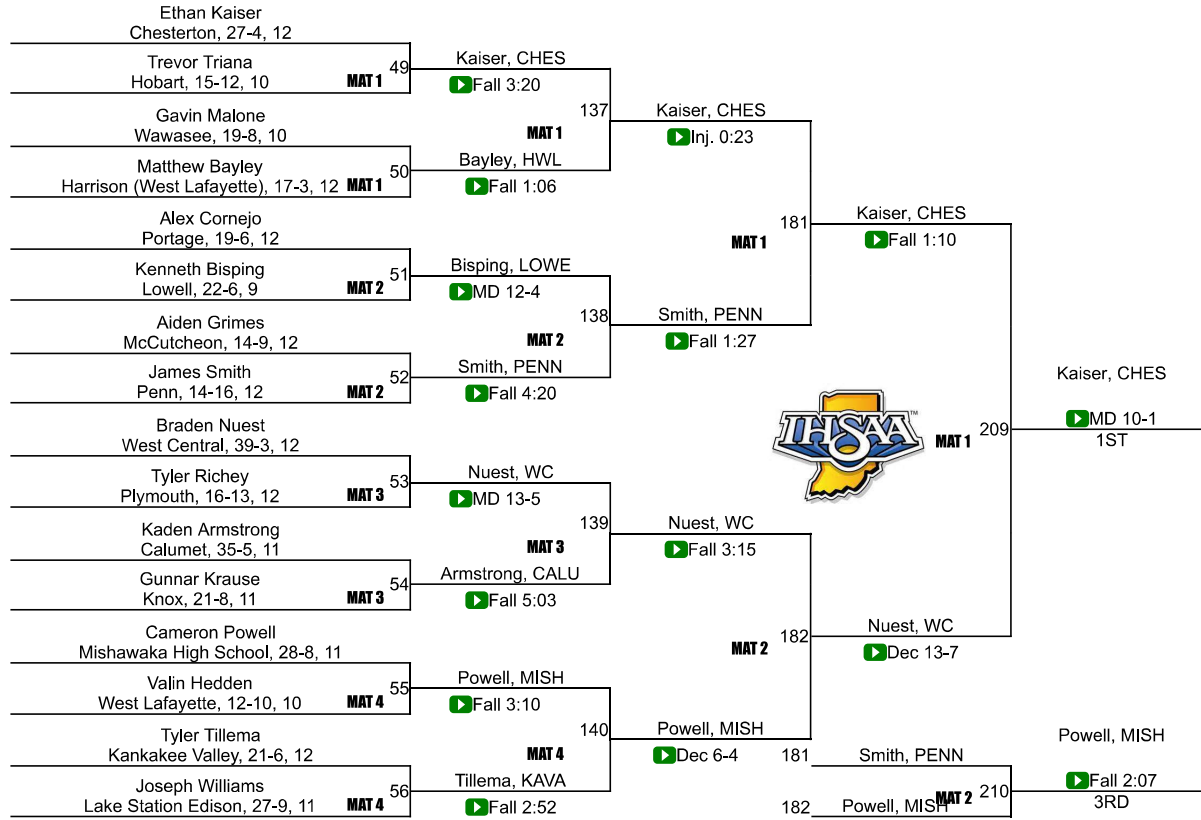

IHSAA Semi-State @ East Chicago Central

145