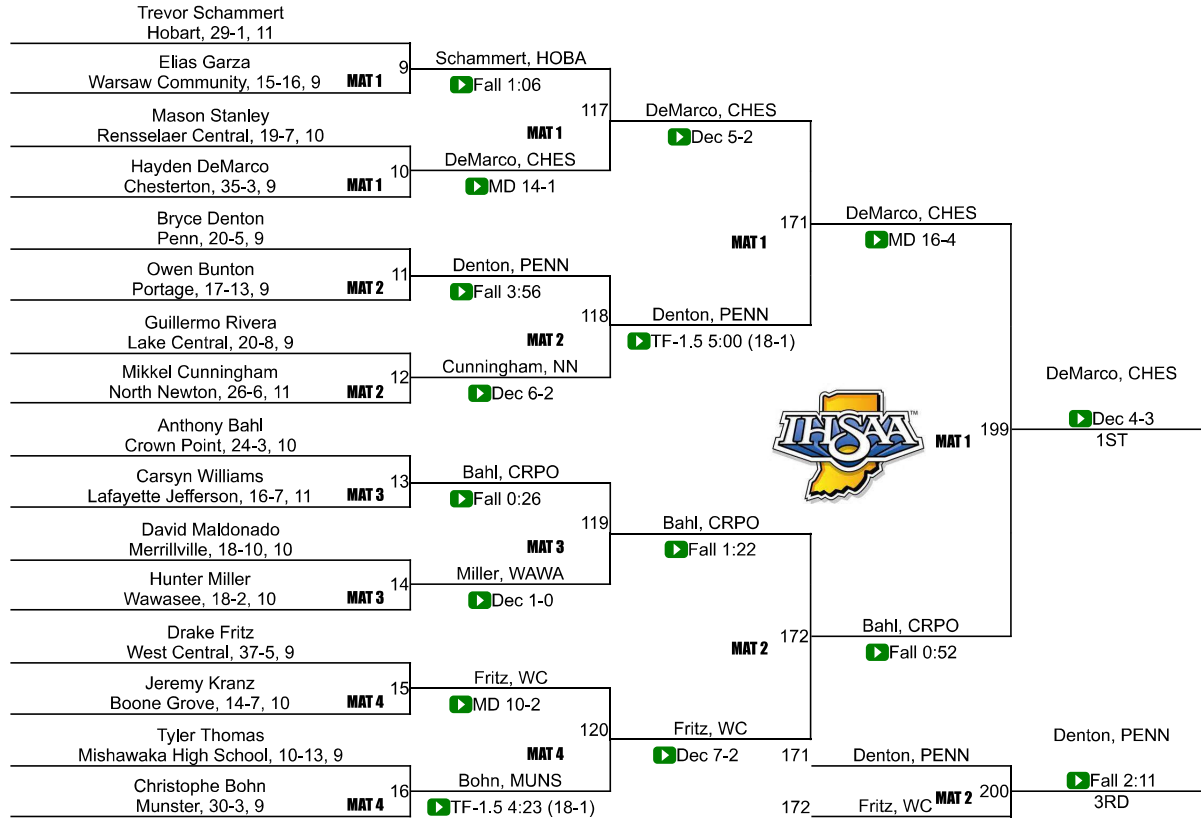

IHSAA Semi-State @ East Chicago Central

113