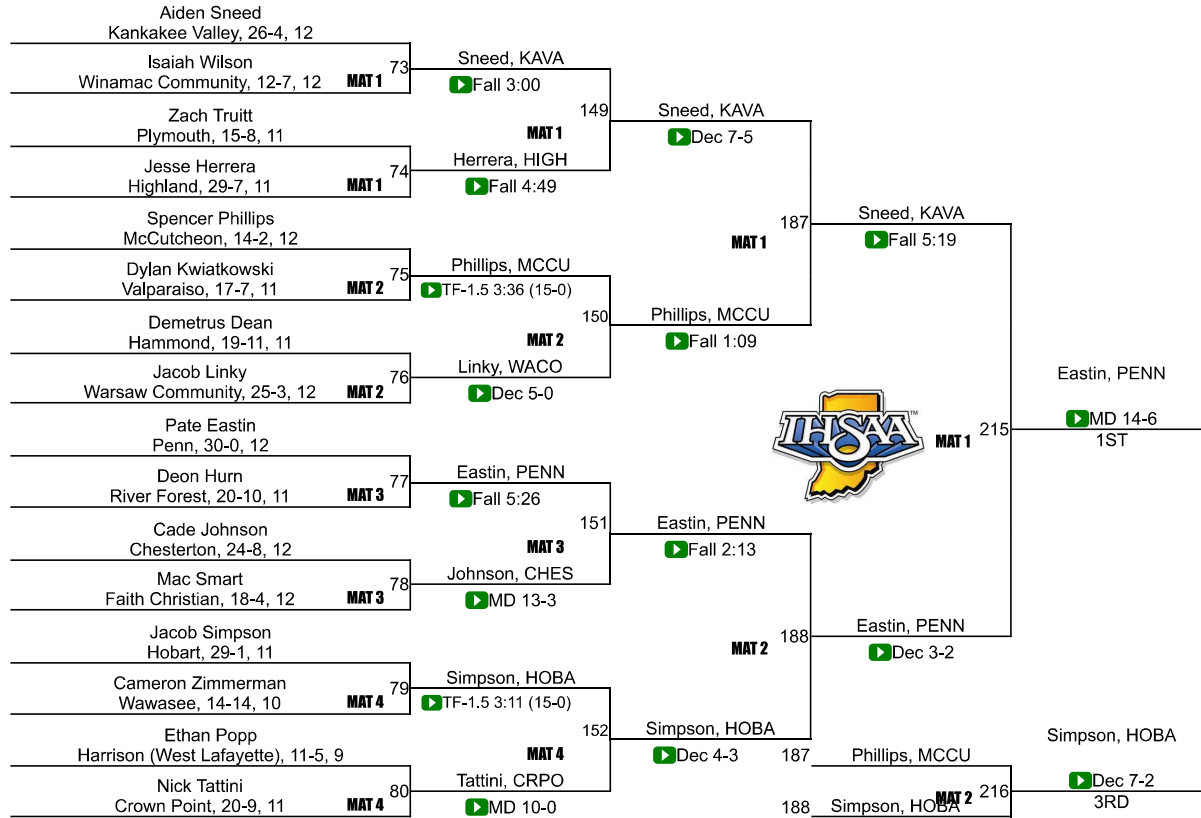

IHSAA Semi-State @ East Chicago Central

170