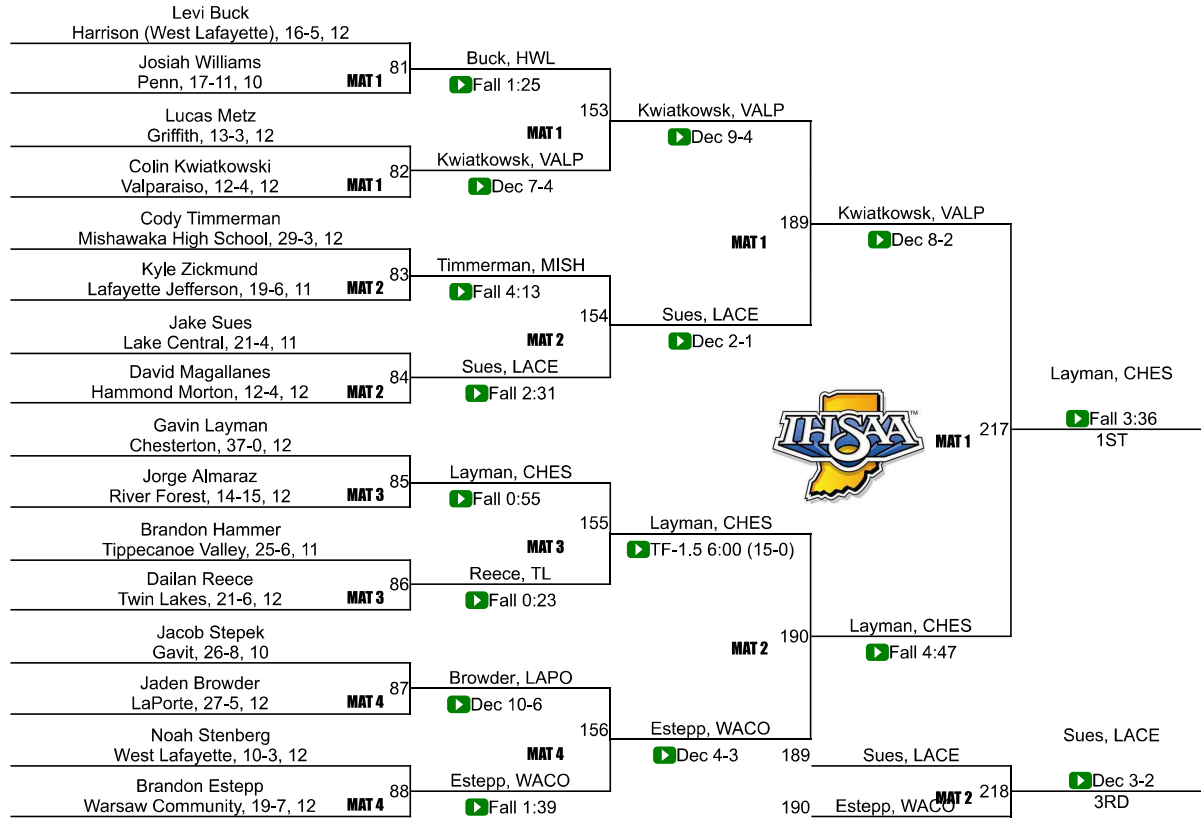

IHSAA Semi-State @ East Chicago Central

182