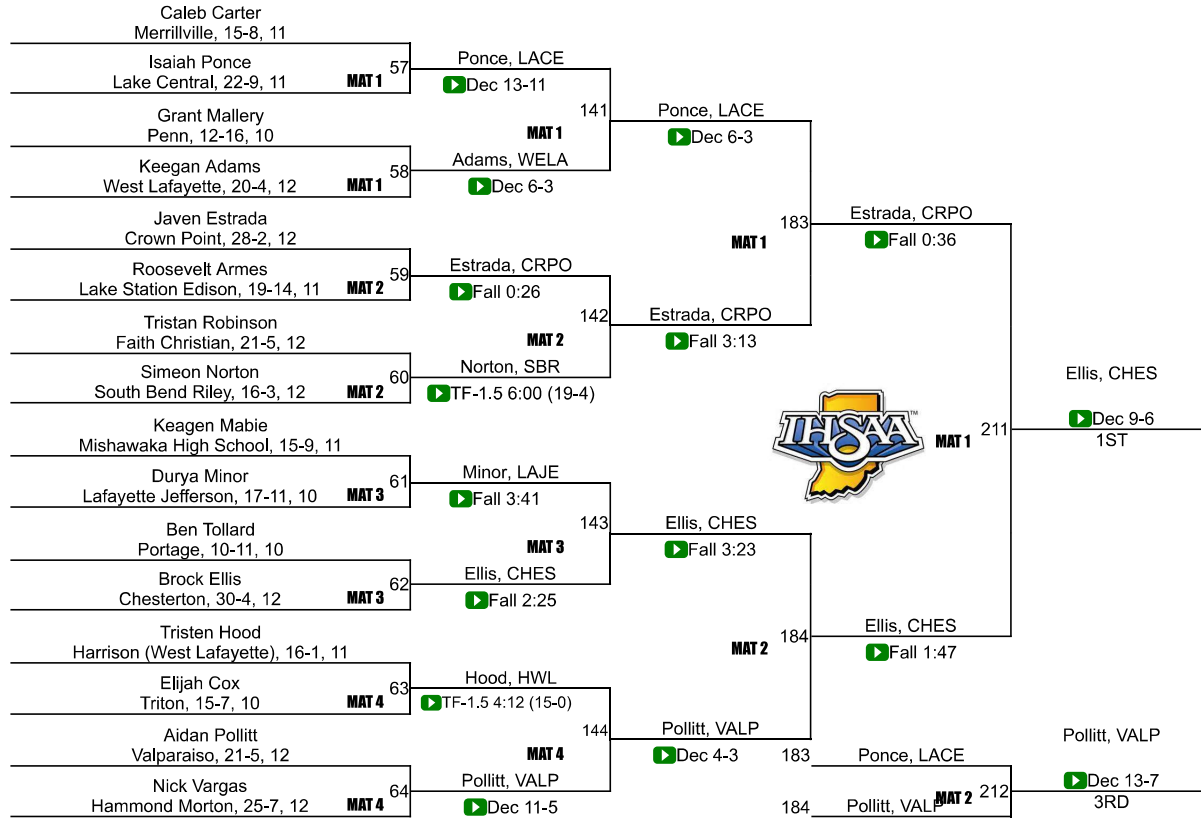

IHSAA Semi-State @ East Chicago Central

152