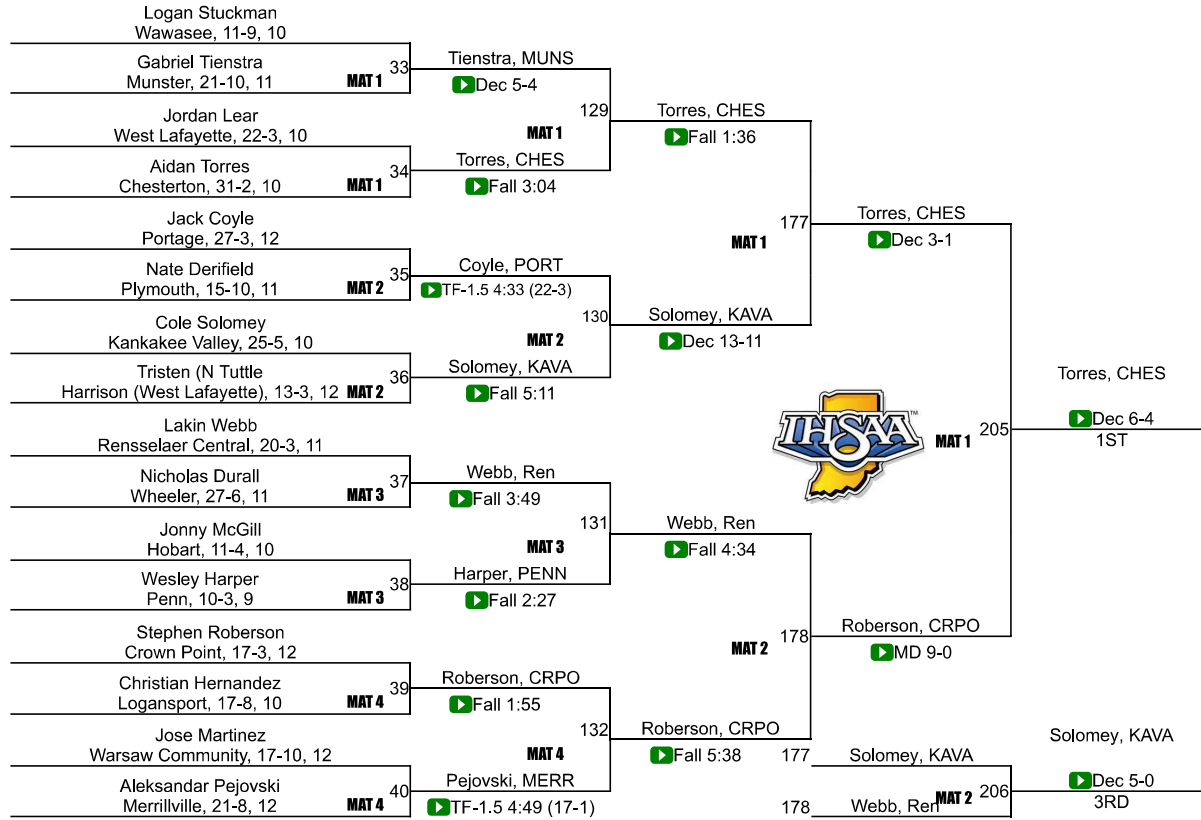

IHSAA Semi-State @ East Chicago Central

132