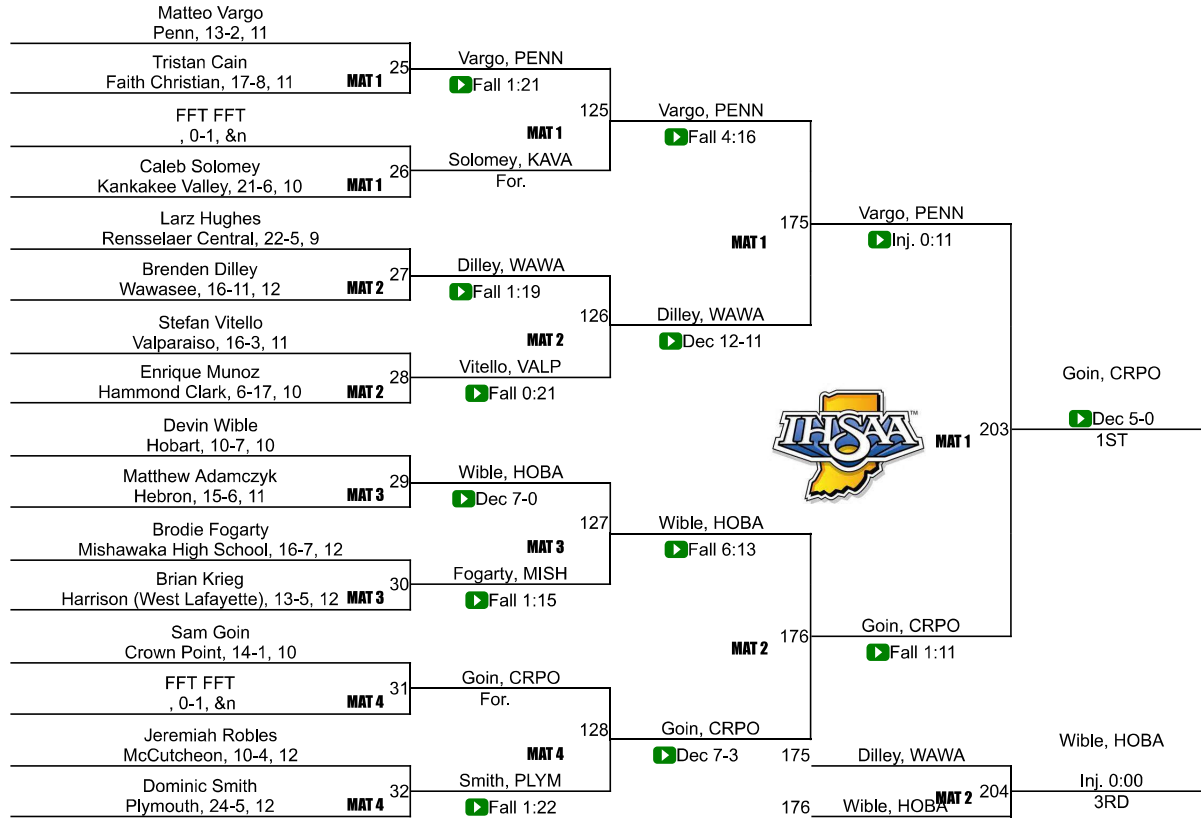

IHSAA Semi-State @ East Chicago Central

126