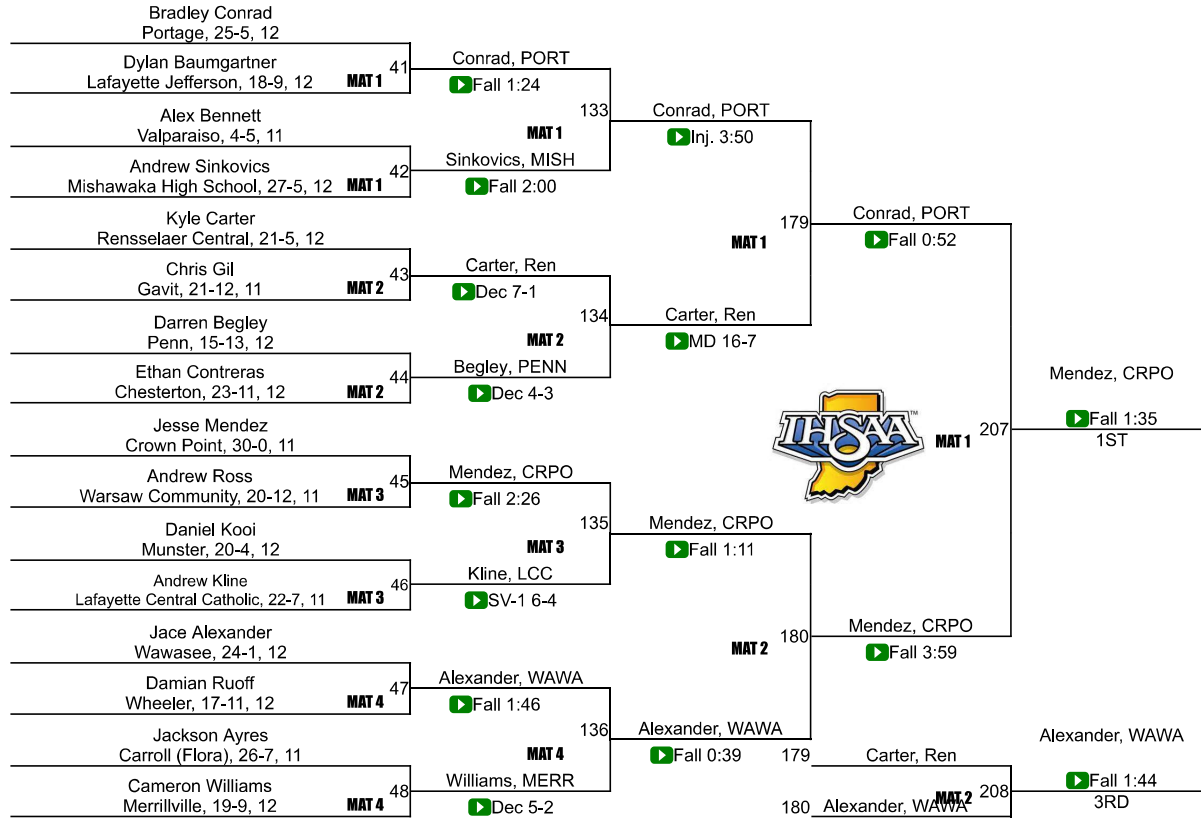

IHSAA Semi-State @ East Chicago Central

138