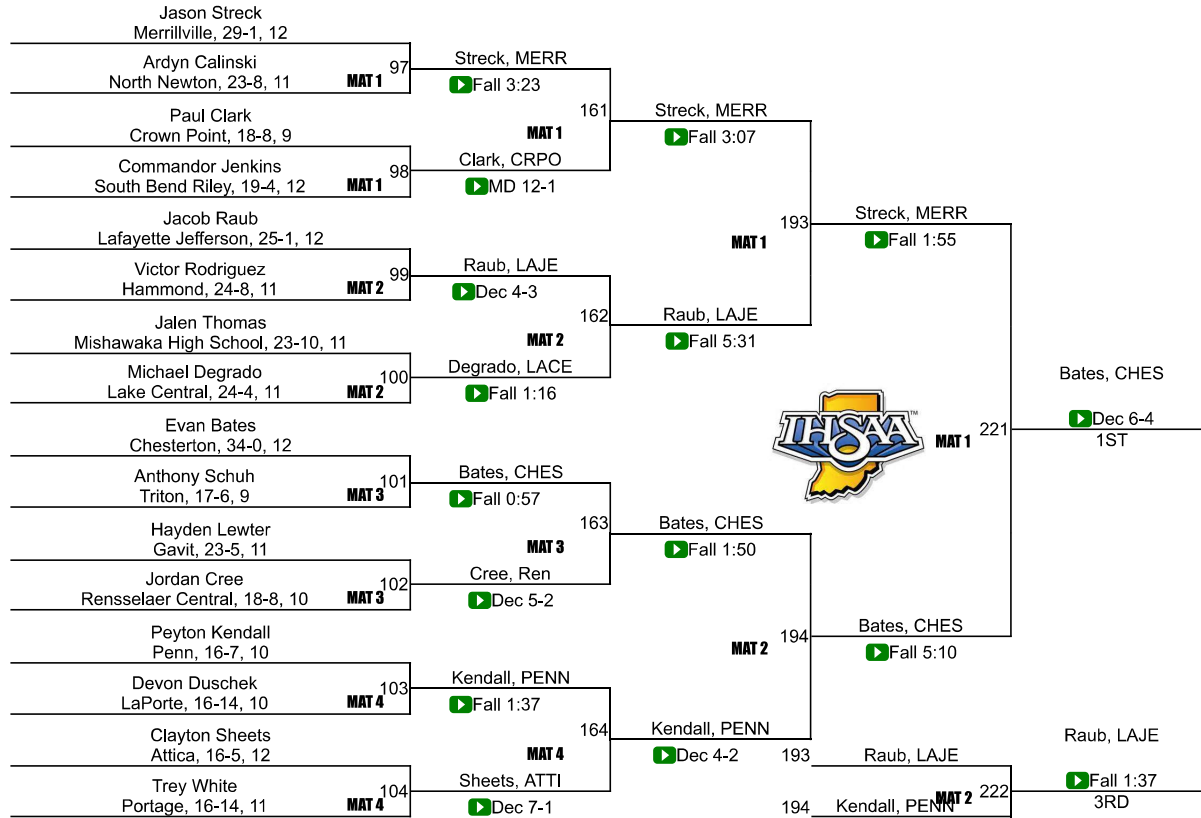

IHSAA Semi-State @ East Chicago Central

220