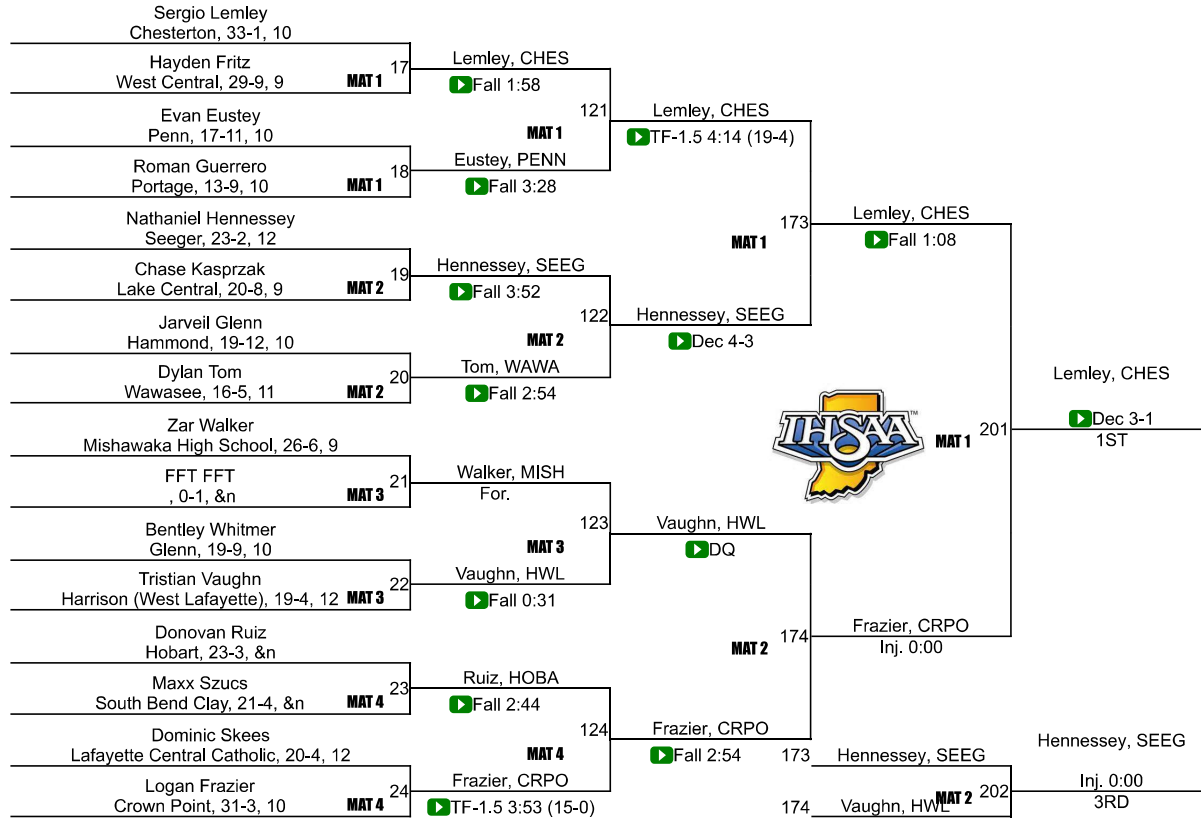

IHSAA Semi-State @ East Chicago Central

120