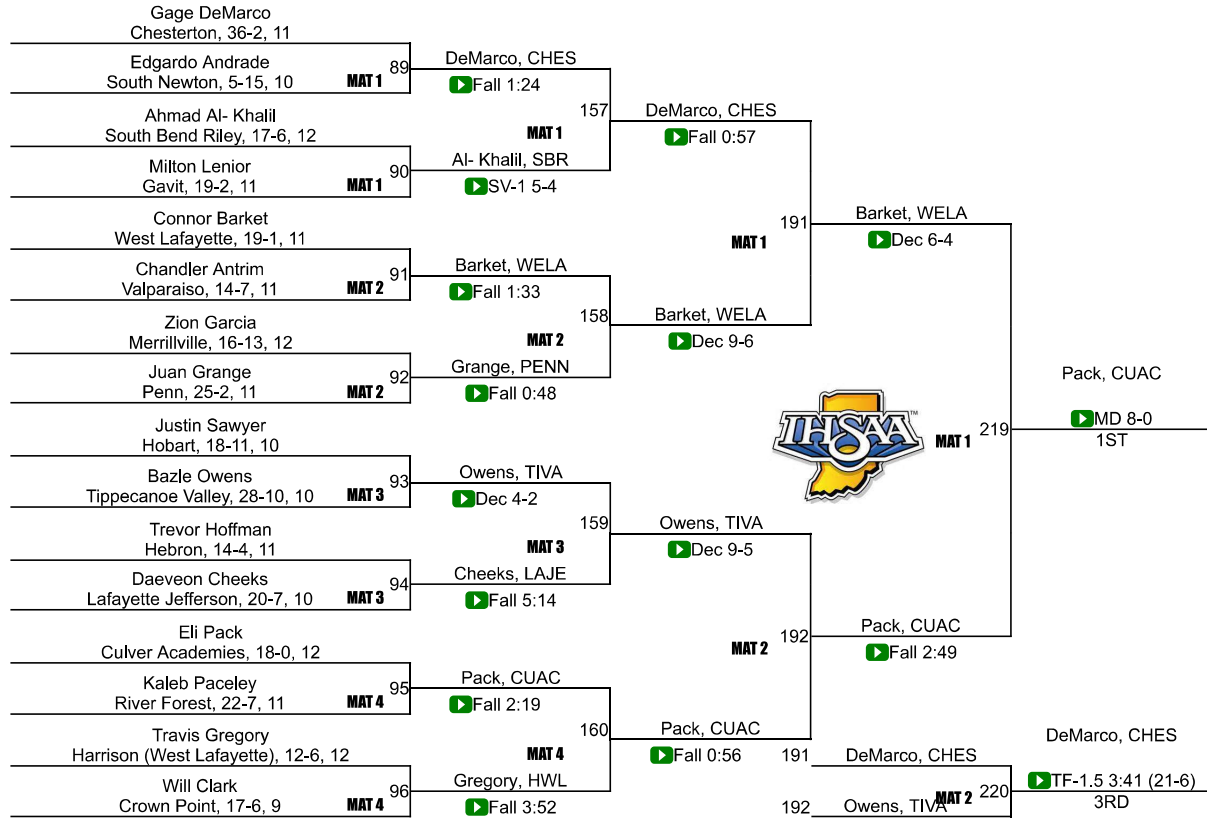

IHSAA Semi-State @ East Chicago Central

195