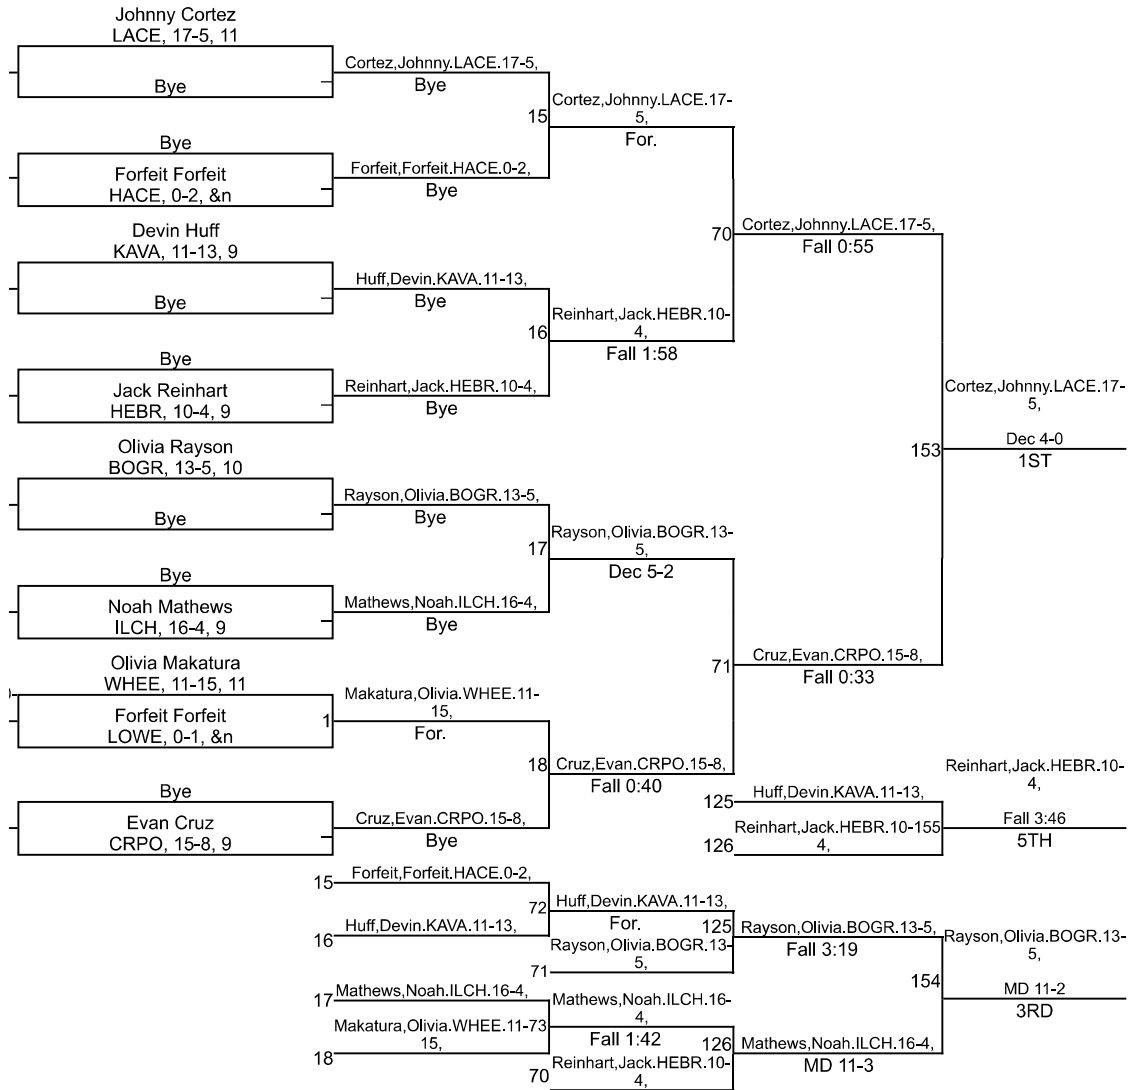

# Team Scores

Printed on 01/31/2021 01:24 p.m.

---

Team Scores		
1	Crown Point	324.0
2	Lake Central	207.5
3	Kankakee Valley	165.0
4	Hanover Central	111.5
5	Hebron	107.5
6	Wheeler	106.0
7	Illiana Christian	88.0
8	Boone Grove	61.0
9	Lowell	41.5

# IHSAA Sectional @ Crown Point

106

# IHSAA Sectional @ Crown Point

113