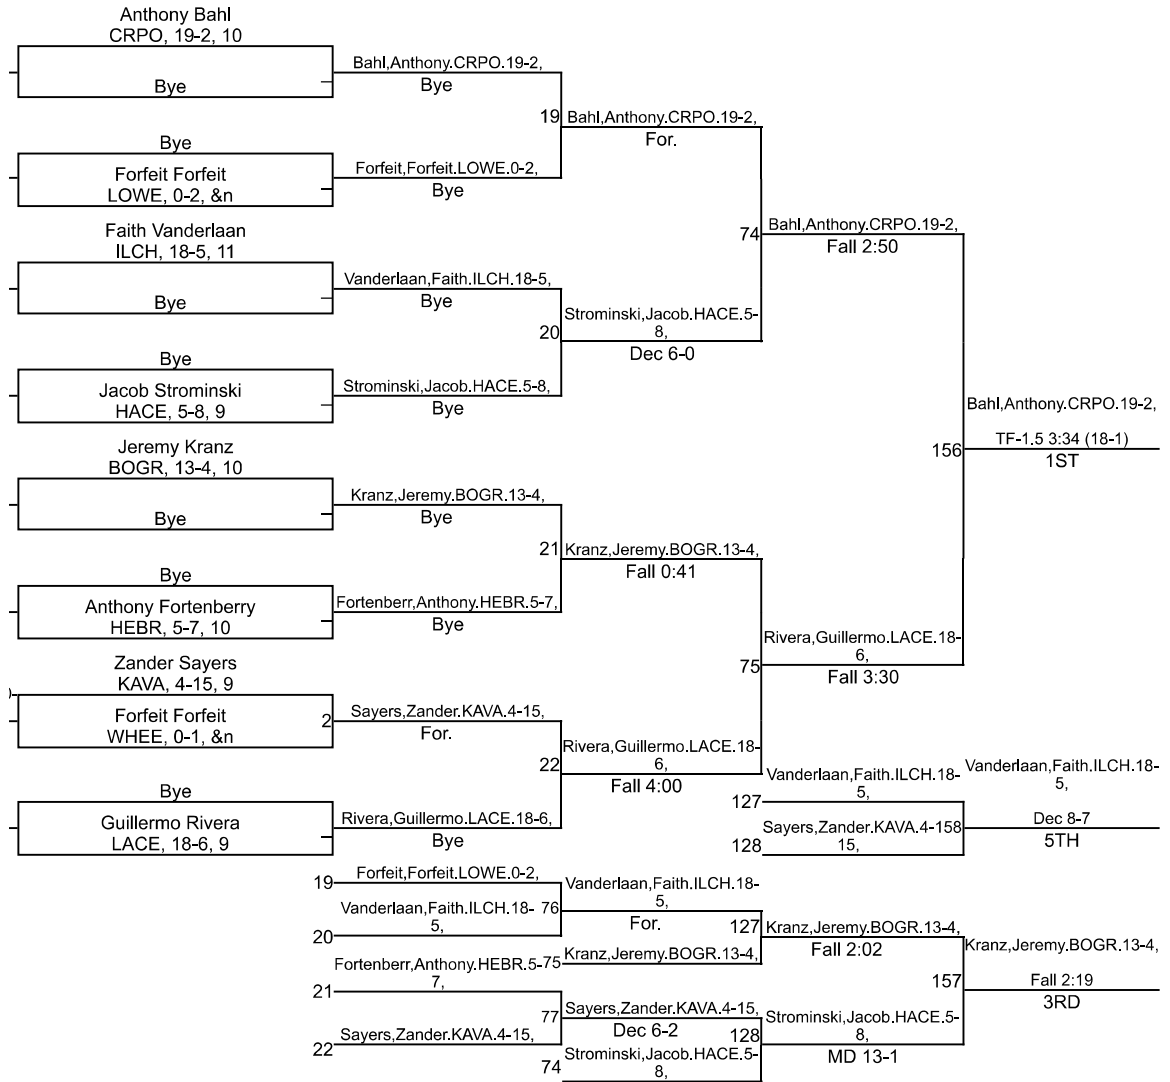

# Team Scores

Printed on 01/31/2021 01:24 p.m.

---

Team Scores		
1	Crown Point	324.0
2	Lake Central	207.5
3	Kankakee Valley	165.0
4	Hanover Central	111.5
5	Hebron	107.5
6	Wheeler	106.0
7	Illiana Christian	88.0
8	Boone Grove	61.0
9	Lowell	41.5

# IHSAA Sectional @ Crown Point

106

# IHSAA Sectional @ Crown Point

113