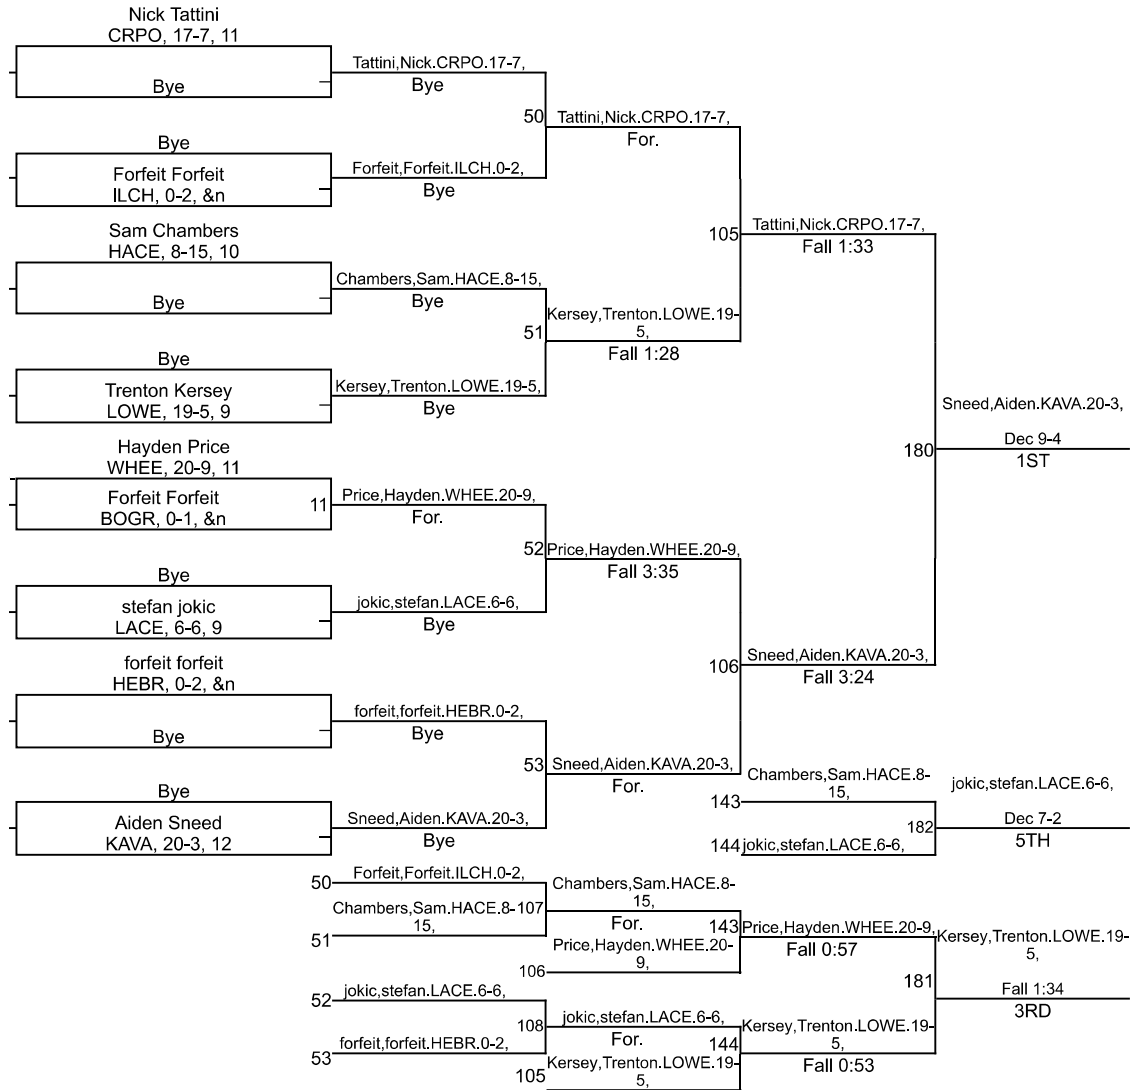

IHSAA Sectional @ Crown Point

170