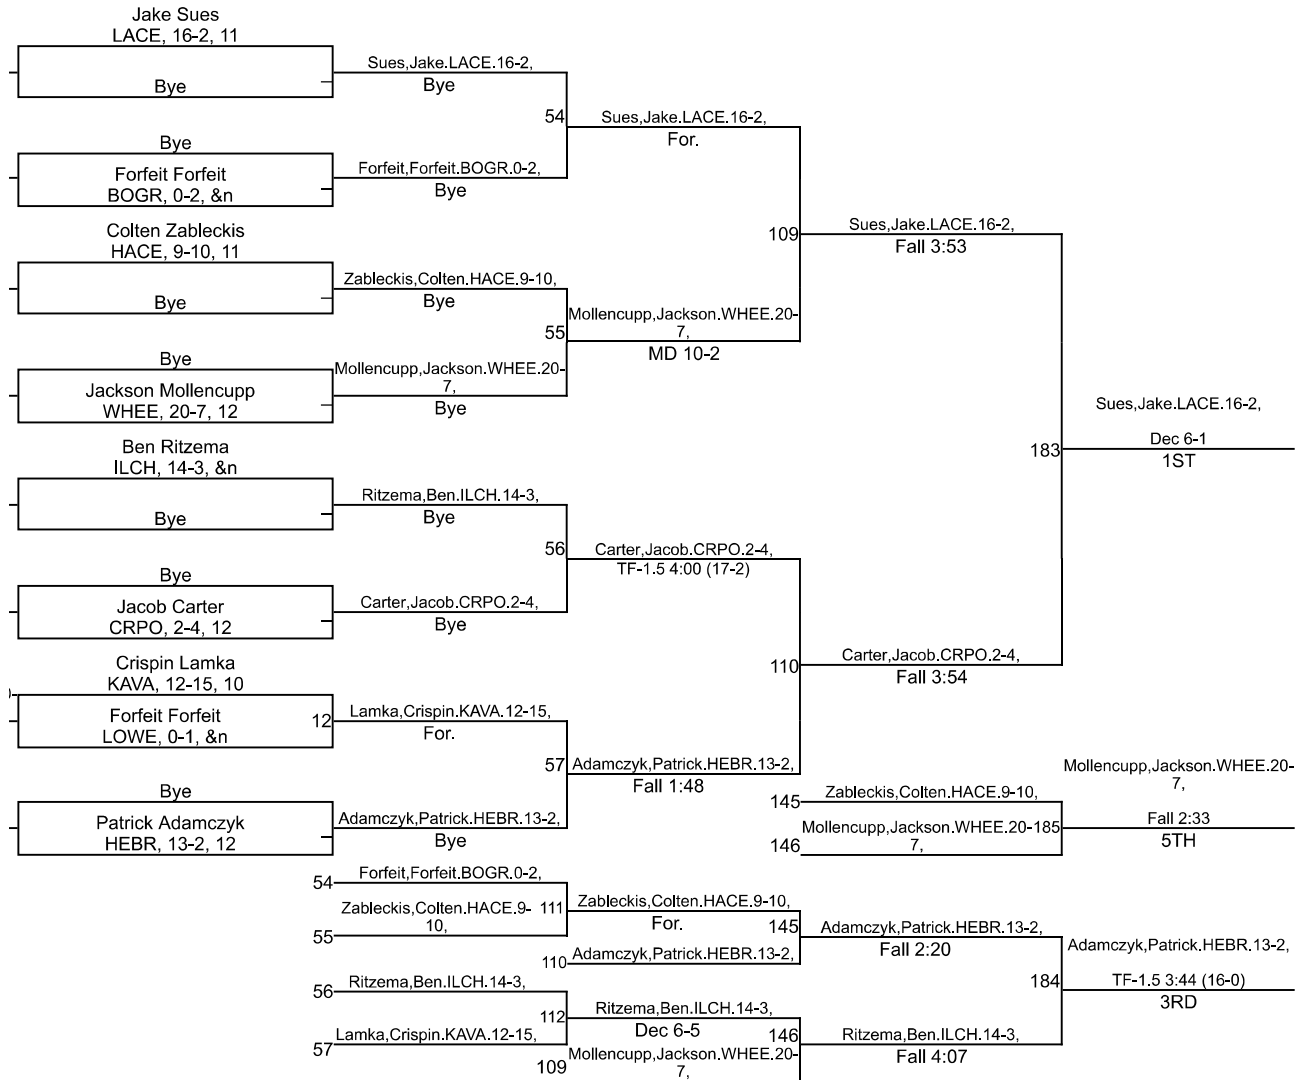

IHSAA Sectional @ Crown Point

182