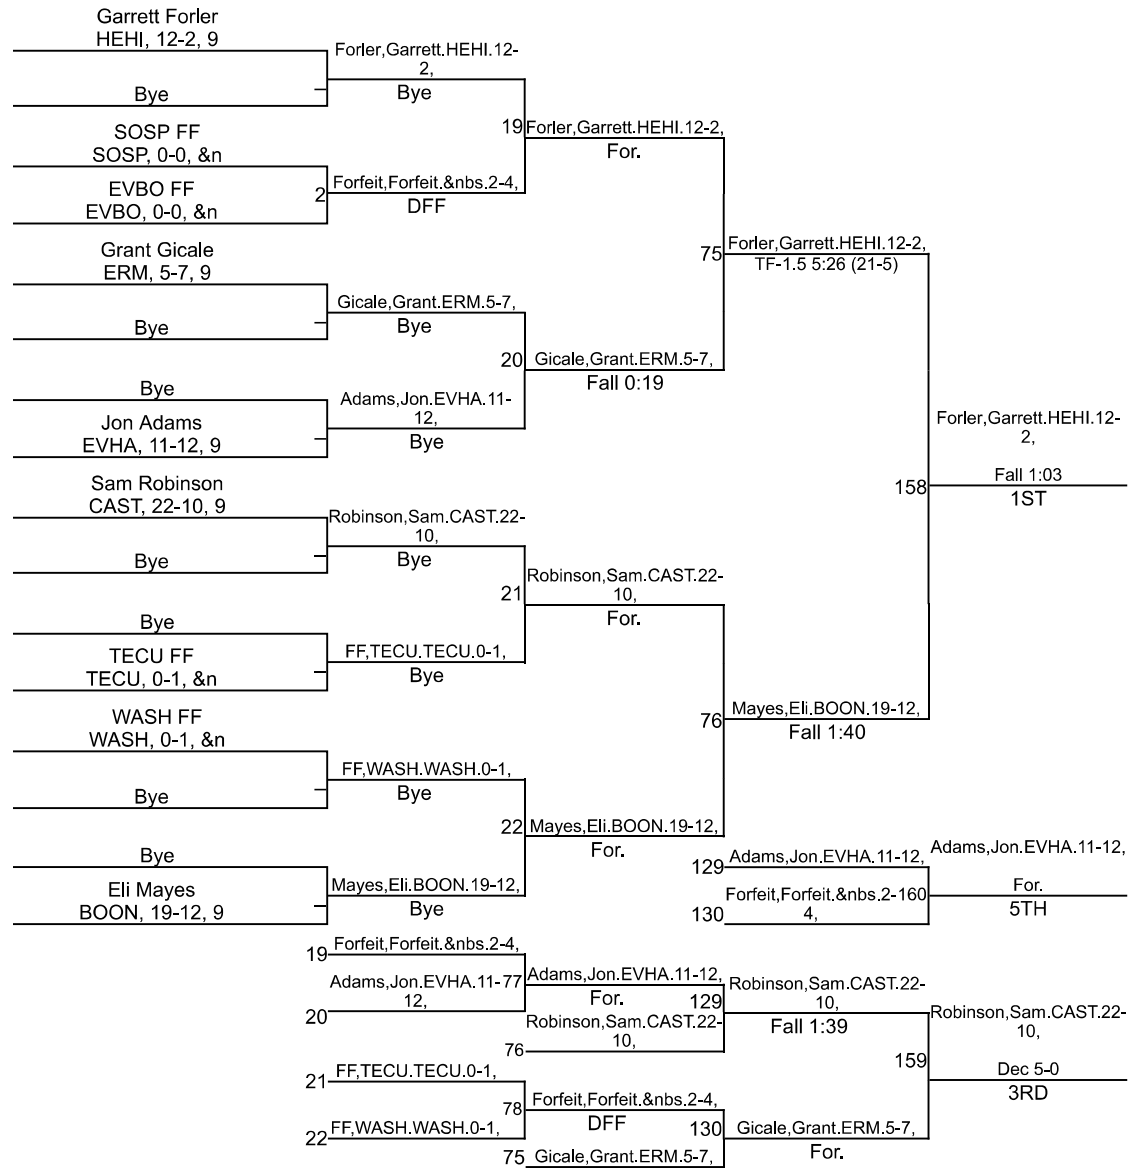

Team Scores

Printed on 01/31/2021 01:50 p.m.

Team Scores		
1	Boonville	246.5
2	Castle	238.0
3	Evansville Reitz Memorial	213.5
4	Heritage Hills	207.5
5	Evansville Harrison	138.0
6	Washington	60.0
7	South Spencer	56.5
8	Tecumseh	55.0
9	Evansville Bosse	0.0
9	Wood Memorial	0.0

IHSAA Sectional @ Castle

113

IHSAA Sectional @ Castle

170

IHSAA Sectional @ Castle

182

IHSAA Sectional @ Castle

220

IHSAA Sectional @ Castle

285