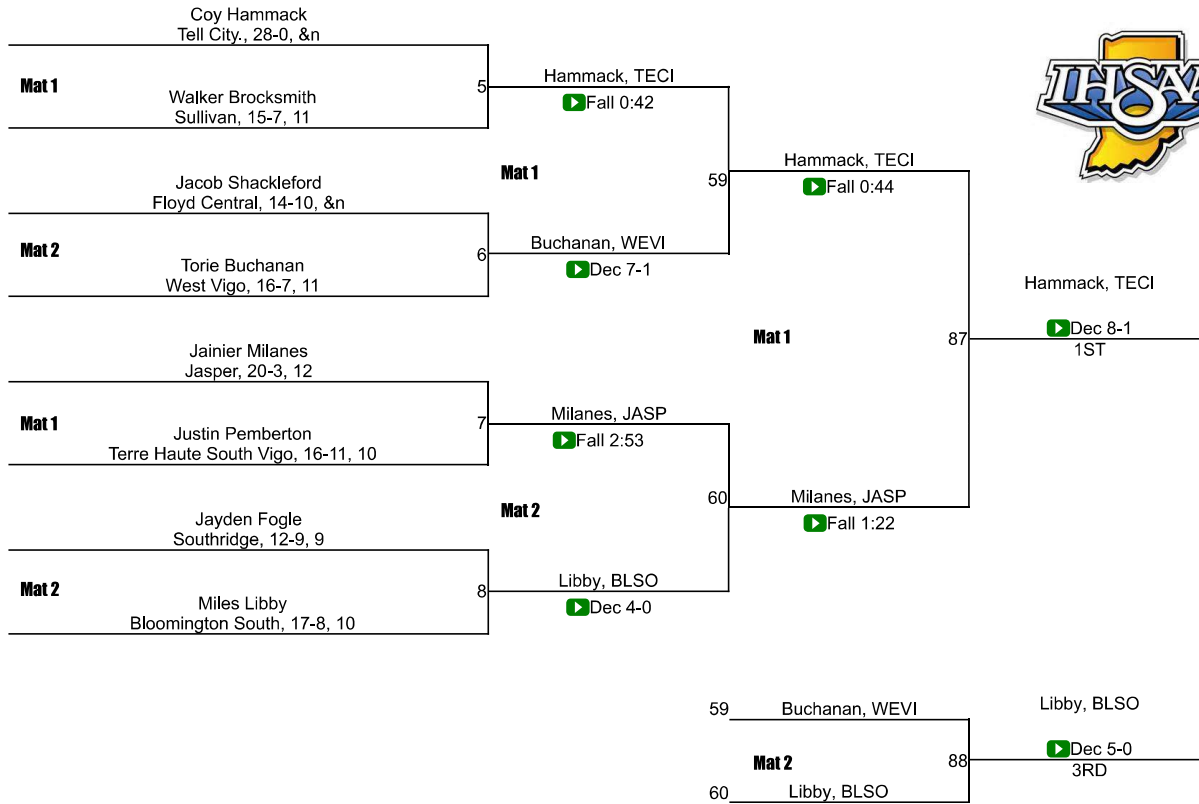

Team Scores

Printed on 02/06/2021 06:21 p.m.

Team Scores		
1	Floyd Central	153.5
2	Tell City.	110.0
3	Bloomington South	88.5
4	Terre Haute South Vigo	79.0
5	Jasper	72.0
6	Owen Valley	57.0
7	Southridge	43.5
8	Edgewood	38.0
9	Terre Haute North Vigo	35.0
9	West Vigo	35.0
11	Indian Creek	30.0
12	Sullivan	20.0
13	Bedford North Lawrence	13.0
13	Forest Park	13.0
13	New Albany	13.0
16	Bloomington North	12.0
17	North Knox	8.0
18	Northview	0.0
18	Pike Central	0.0

IHSAA Regional @ Bloomington South

106

IHSAA Regional @ Bloomington South

113

IHSAA Regional @ Bloomington South

120

IHSAA Regional @ Bloomington South

126