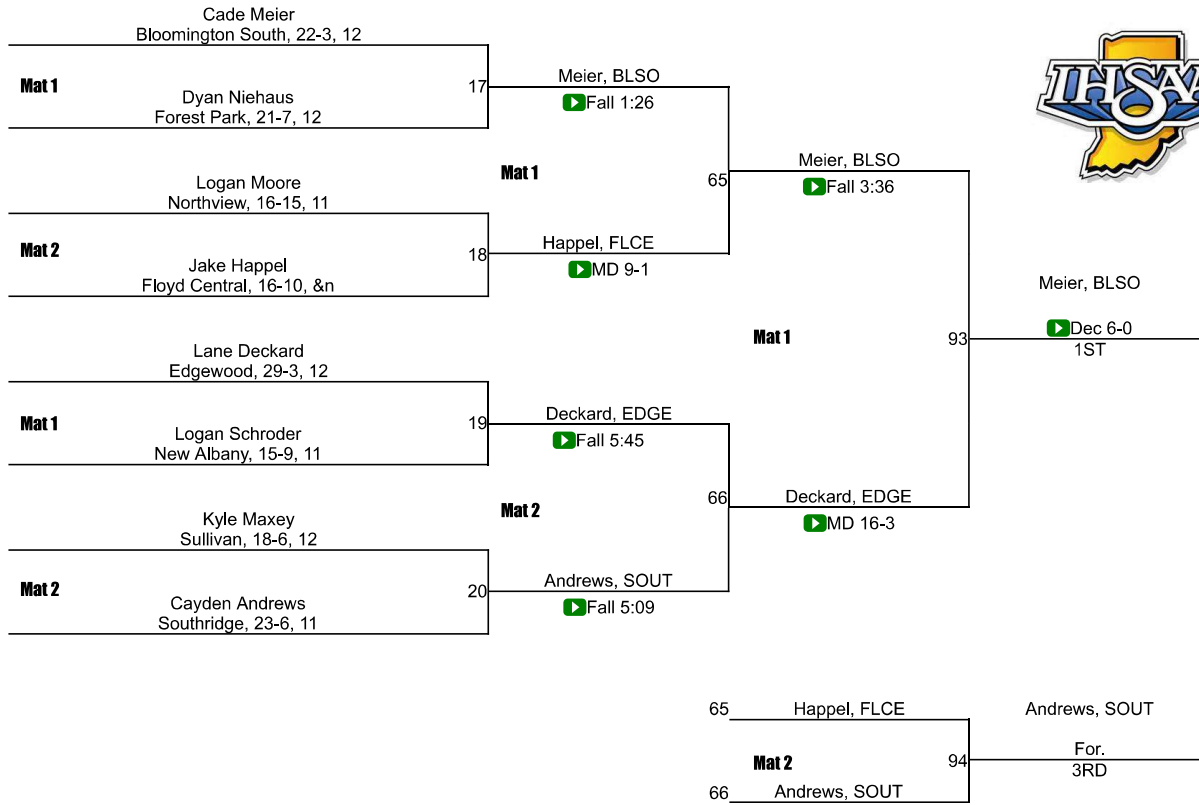

Team Scores

Printed on 02/06/2021 06:21 p.m.

Team Scores		
1	Floyd Central	153.5
2	Tell City.	110.0
3	Bloomington South	88.5
4	Terre Haute South Vigo	79.0
5	Jasper	72.0
6	Owen Valley	57.0
7	Southridge	43.5
8	Edgewood	38.0
9	Terre Haute North Vigo	35.0
9	West Vigo	35.0
11	Indian Creek	30.0
12	Sullivan	20.0
13	Bedford North Lawrence	13.0
13	Forest Park	13.0
13	New Albany	13.0
16	Bloomington North	12.0
17	North Knox	8.0
18	Northview	0.0
18	Pike Central	0.0

IHSAA Regional @ Bloomington South

106

IHSAA Regional @ Bloomington South

113

IHSAA Regional @ Bloomington South

120

IHSAA Regional @ Bloomington South

126

IHSAA Regional @ Bloomington South

132

IHSAA Regional @ Bloomington South

138

IHSAA Regional @ Bloomington South

145

IHSAA Regional @ Bloomington South

152