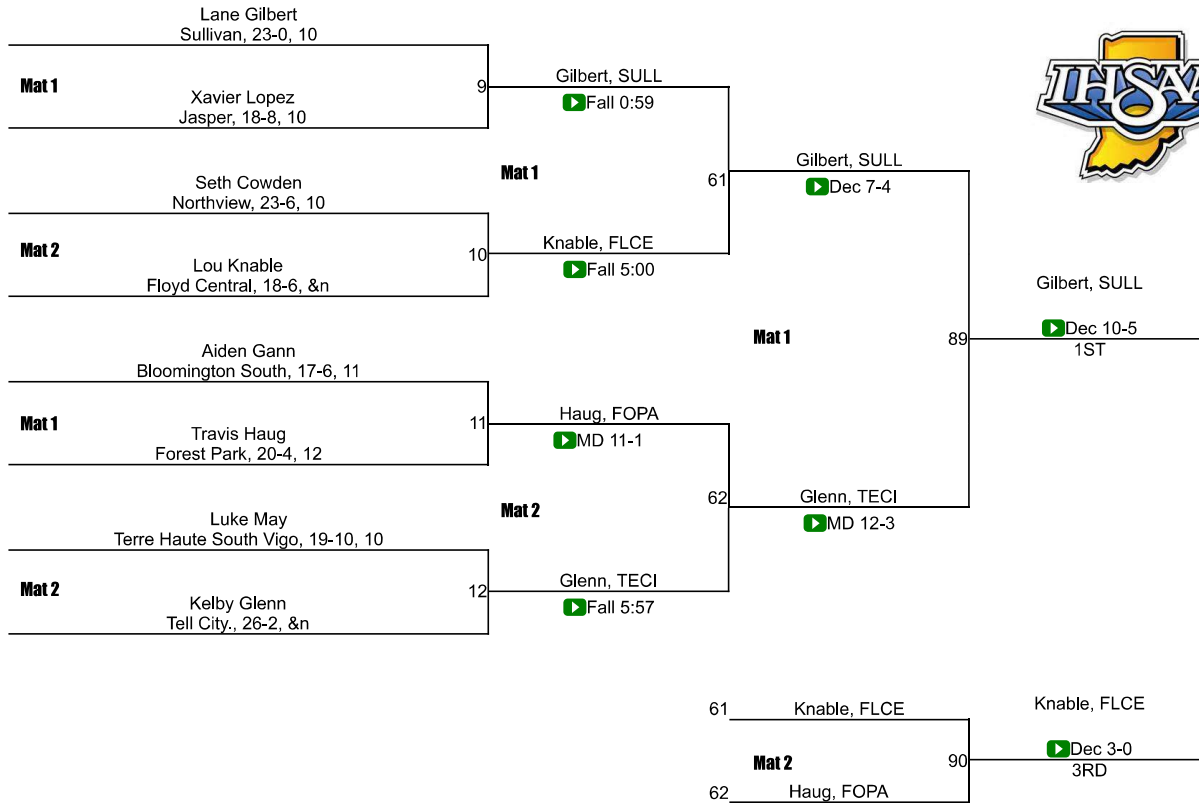

Team Scores

Printed on 02/06/2021 06:21 p.m.

Team Scores		
1	Floyd Central	153.5
2	Tell City.	110.0
3	Bloomington South	88.5
4	Terre Haute South Vigo	79.0
5	Jasper	72.0
6	Owen Valley	57.0
7	Southridge	43.5
8	Edgewood	38.0
9	Terre Haute North Vigo	35.0
9	West Vigo	35.0
11	Indian Creek	30.0
12	Sullivan	20.0
13	Bedford North Lawrence	13.0
13	Forest Park	13.0
13	New Albany	13.0
16	Bloomington North	12.0
17	North Knox	8.0
18	Northview	0.0
18	Pike Central	0.0

IHSAA Regional @ Bloomington South

106

IHSAA Regional @ Bloomington South

113

IHSAA Regional @ Bloomington South

120

IHSAA Regional @ Bloomington South

126

IHSAA Regional @ Bloomington South

132

IHSAA Regional @ Bloomington South

138

IHSAA Regional @ Bloomington South

145

IHSAA Regional @ Bloomington South

152