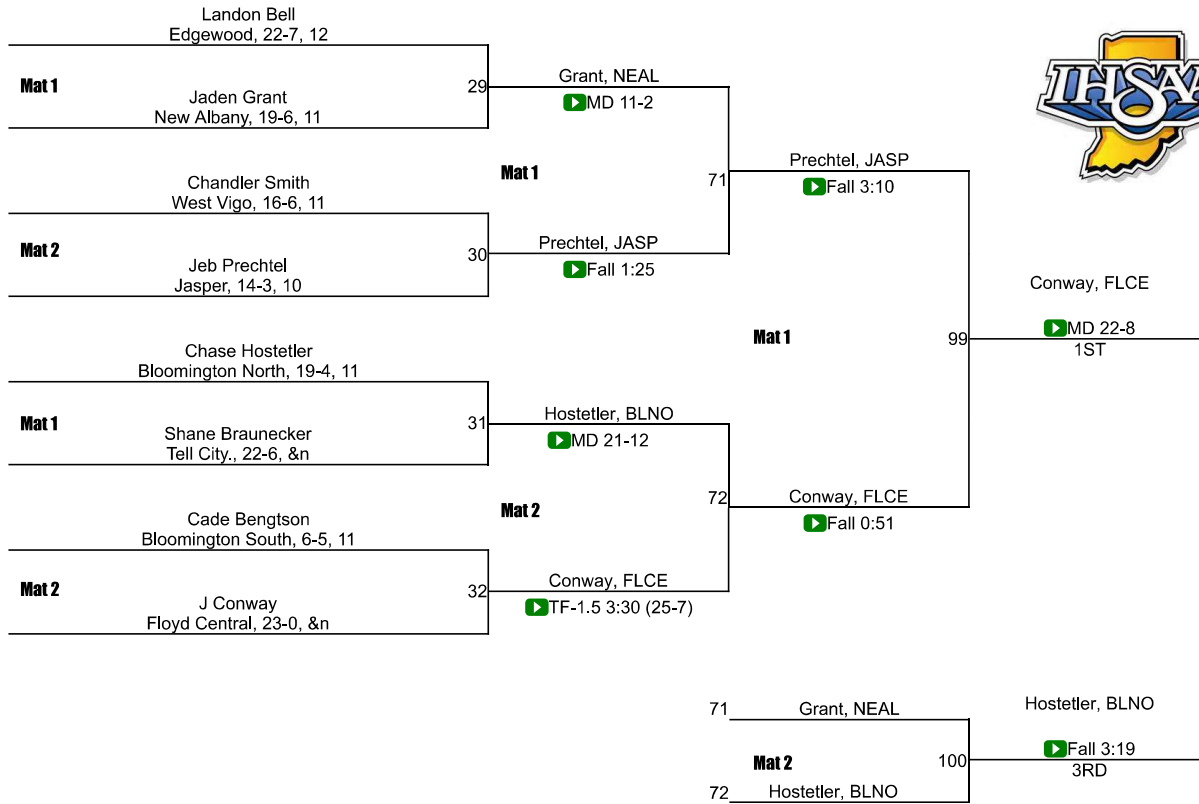

Team Scores

Printed on 02/06/2021 06:21 p.m.

Team Scores		
1	Floyd Central	153.5
2	Tell City.	110.0
3	Bloomington South	88.5
4	Terre Haute South Vigo	79.0
5	Jasper	72.0
6	Owen Valley	57.0
7	Southridge	43.5
8	Edgewood	38.0
9	Terre Haute North Vigo	35.0
9	West Vigo	35.0
11	Indian Creek	30.0
12	Sullivan	20.0
13	Bedford North Lawrence	13.0
13	Forest Park	13.0
13	New Albany	13.0
16	Bloomington North	12.0
17	North Knox	8.0
18	Northview	0.0
18	Pike Central	0.0

IHSAA Regional @ Bloomington South

106

IHSAA Regional @ Bloomington South

113

IHSAA Regional @ Bloomington South

120

IHSAA Regional @ Bloomington South

126

IHSAA Regional @ Bloomington South

132

IHSAA Regional @ Bloomington South

138

IHSAA Regional @ Bloomington South

145

IHSAA Regional @ Bloomington South

152

IHSAA Regional @ Bloomington South

160

IHSAA Regional @ Bloomington South

170

IHSAA Regional @ Bloomington South

182

IHSAA Regional @ Bloomington South

195