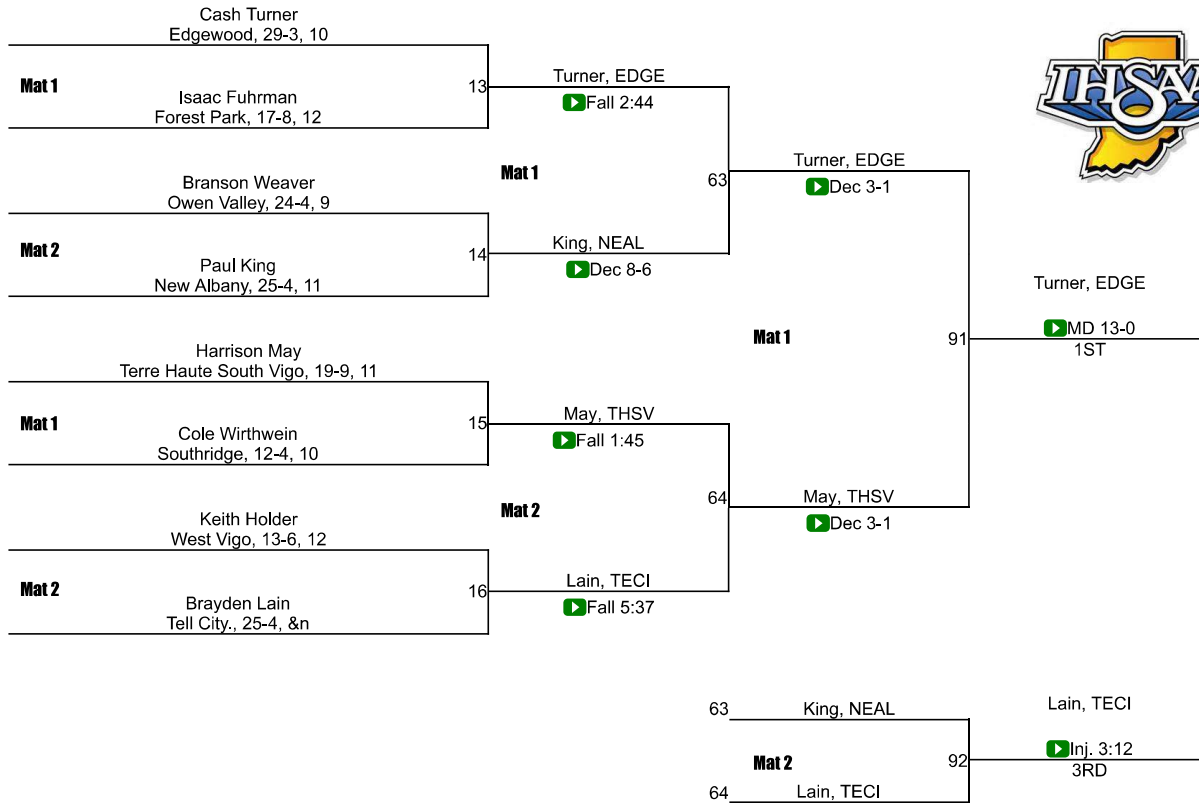

Team Scores

Printed on 02/06/2021 06:21 p.m.

Team Scores		
1	Floyd Central	153.5
2	Tell City.	110.0
3	Bloomington South	88.5
4	Terre Haute South Vigo	79.0
5	Jasper	72.0
6	Owen Valley	57.0
7	Southridge	43.5
8	Edgewood	38.0
9	Terre Haute North Vigo	35.0
9	West Vigo	35.0
11	Indian Creek	30.0
12	Sullivan	20.0
13	Bedford North Lawrence	13.0
13	Forest Park	13.0
13	New Albany	13.0
16	Bloomington North	12.0
17	North Knox	8.0
18	Northview	0.0
18	Pike Central	0.0

IHSAA Regional @ Bloomington South

106

IHSAA Regional @ Bloomington South

113

IHSAA Regional @ Bloomington South

120

IHSAA Regional @ Bloomington South

126

IHSAA Regional @ Bloomington South

132

IHSAA Regional @ Bloomington South

138

IHSAA Regional @ Bloomington South

145

IHSAA Regional @ Bloomington South

152