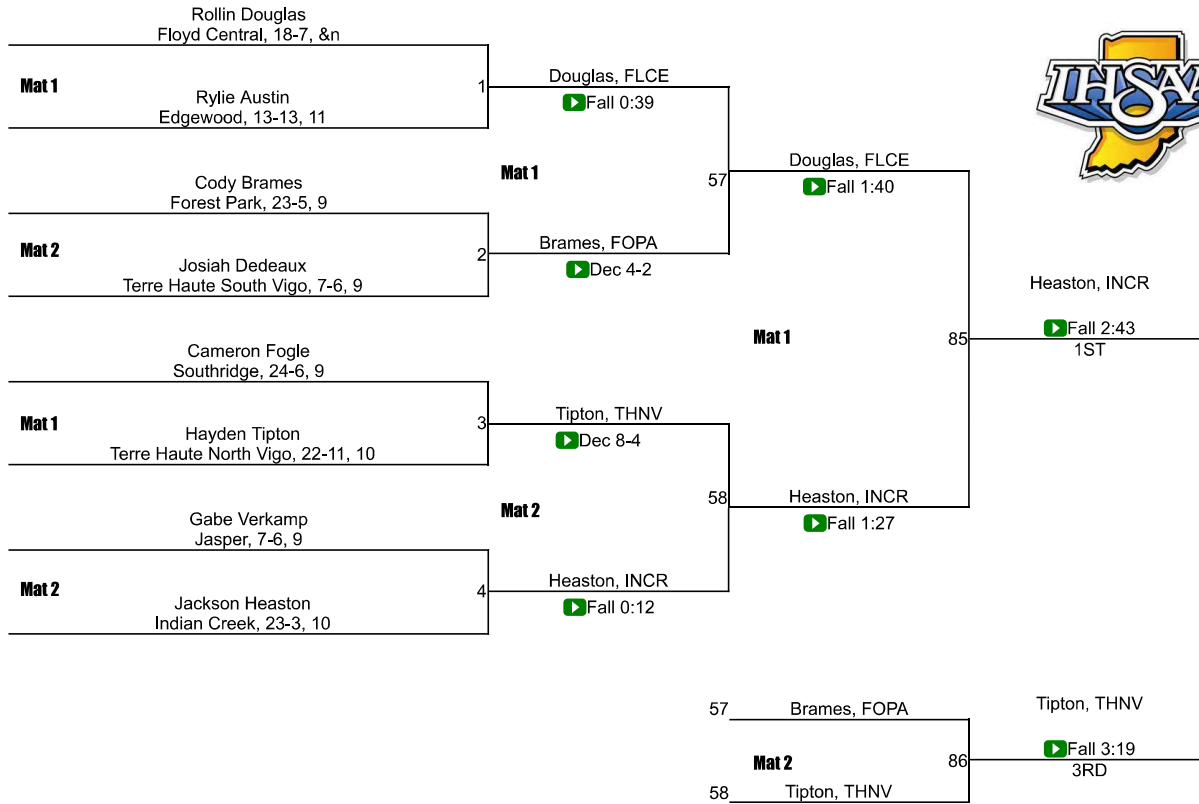

Team Scores

Printed on 02/06/2021 06:21 p.m.

Team Scores		
1	Floyd Central	153.5
2	Tell City.	110.0
3	Bloomington South	88.5
4	Terre Haute South Vigo	79.0
5	Jasper	72.0
6	Owen Valley	57.0
7	Southridge	43.5
8	Edgewood	38.0
9	Terre Haute North Vigo	35.0
9	West Vigo	35.0
11	Indian Creek	30.0
12	Sullivan	20.0
13	Bedford North Lawrence	13.0
13	Forest Park	13.0
13	New Albany	13.0
16	Bloomington North	12.0
17	North Knox	8.0
18	Northview	0.0
18	Pike Central	0.0

IHSAA Regional @ Bloomington South

106

IHSAA Regional @ Bloomington South

113

IHSAA Regional @ Bloomington South

120

IHSAA Regional @ Bloomington South

126