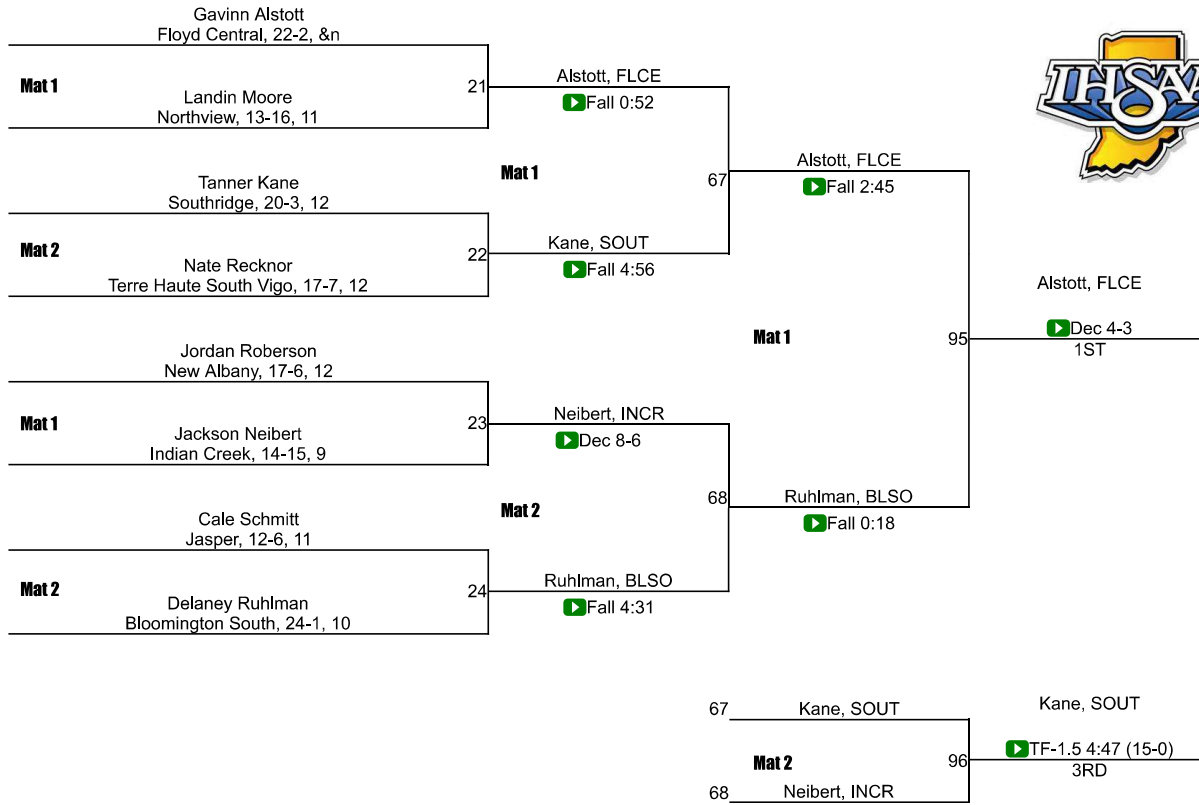

Team Scores

Printed on 02/06/2021 06:21 p.m.

Team Scores		
1	Floyd Central	153.5
2	Tell City.	110.0
3	Bloomington South	88.5
4	Terre Haute South Vigo	79.0
5	Jasper	72.0
6	Owen Valley	57.0
7	Southridge	43.5
8	Edgewood	38.0
9	Terre Haute North Vigo	35.0
9	West Vigo	35.0
11	Indian Creek	30.0
12	Sullivan	20.0
13	Bedford North Lawrence	13.0
13	Forest Park	13.0
13	New Albany	13.0
16	Bloomington North	12.0
17	North Knox	8.0
18	Northview	0.0
18	Pike Central	0.0

IHSAA Regional @ Bloomington South

106

IHSAA Regional @ Bloomington South

113

IHSAA Regional @ Bloomington South

120

IHSAA Regional @ Bloomington South

126

IHSAA Regional @ Bloomington South

132

IHSAA Regional @ Bloomington South

138

IHSAA Regional @ Bloomington South

145

IHSAA Regional @ Bloomington South

152