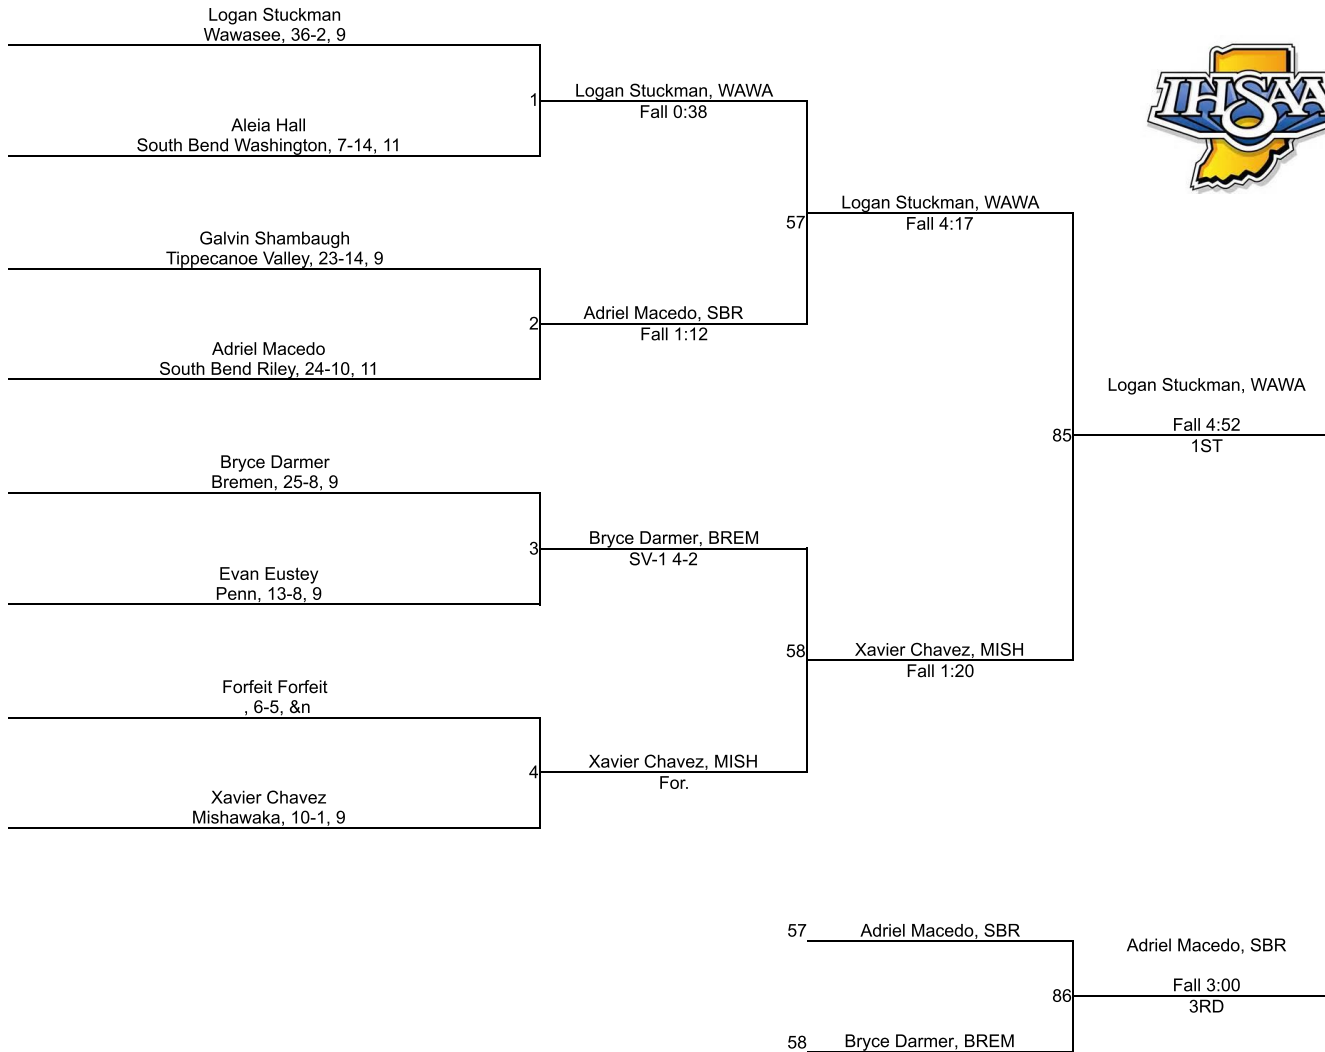

Team Scores

Printed on 02/08/2020 08:30 p.m.

Team Scores		
1	Mishawaka	186.0
2	Penn	127.0
3	South Bend Riley	117.5
3	Wawasee	117.5
5	Plymouth	101.0
6	Warsaw Community	59.5
7	Culver Academies	29.5
8	Tippecanoe Valley	29.0
9	South Bend Washington	14.0
10	South Bend Adams	11.0
11	South Bend Saint Joseph	9.0
12	Bremen	6.0
12	LaVille	6.0
14	Culver Community	0.0
14	South Bend Clay	0.0
14	Triton	0.0

IHSAA Regional @ Penn

106