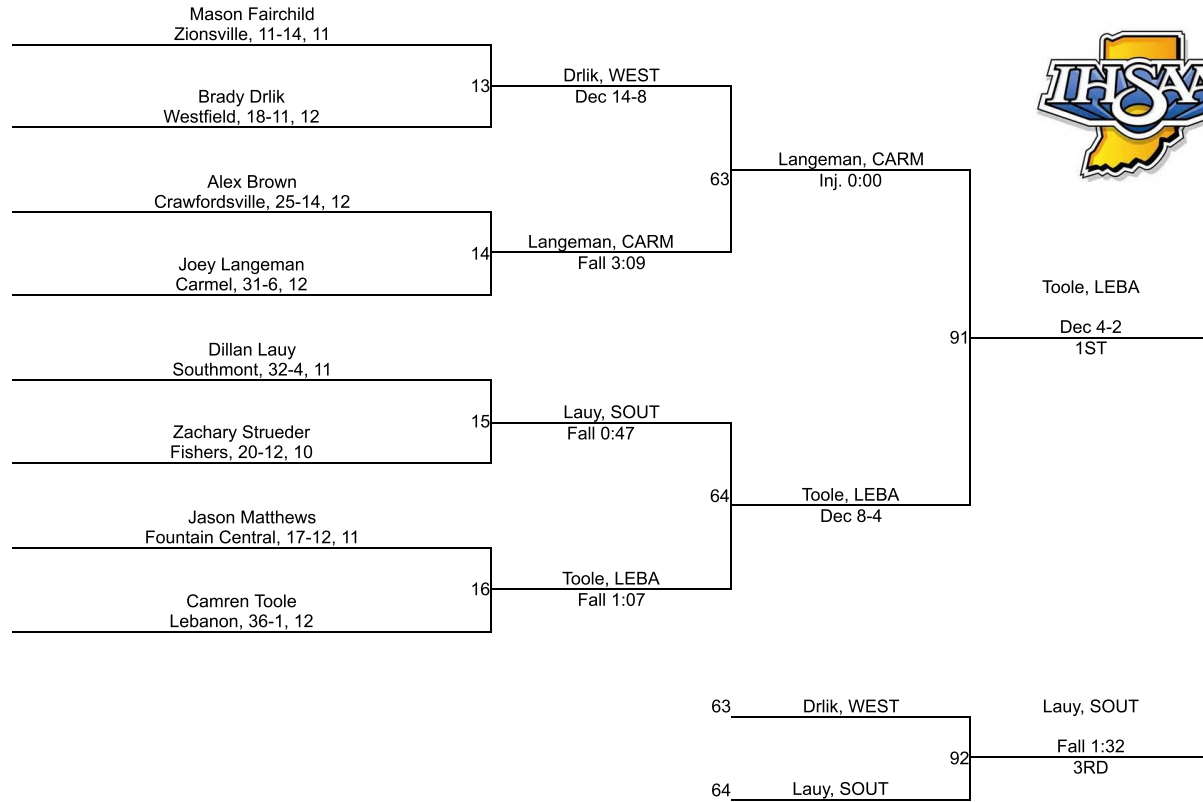

IHSAA Regional @ North Montgomery

126