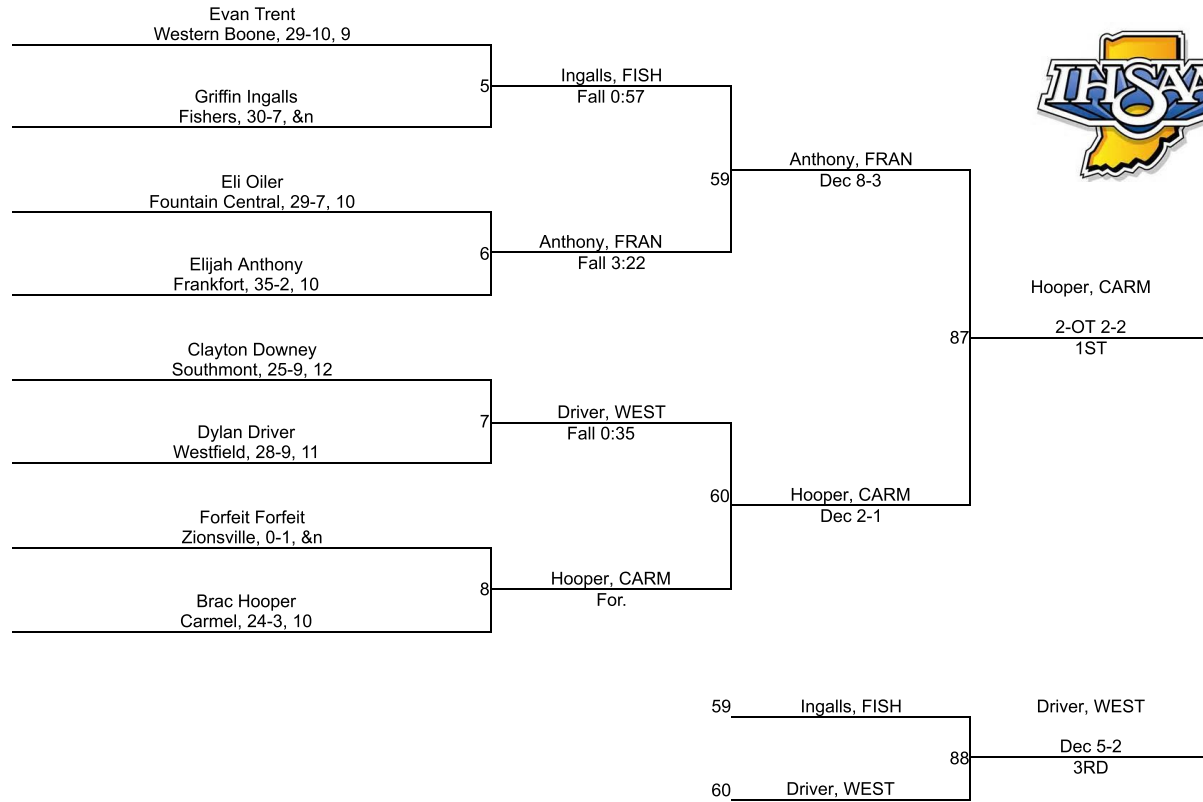

IHSAA Regional @ North Montgomery

113