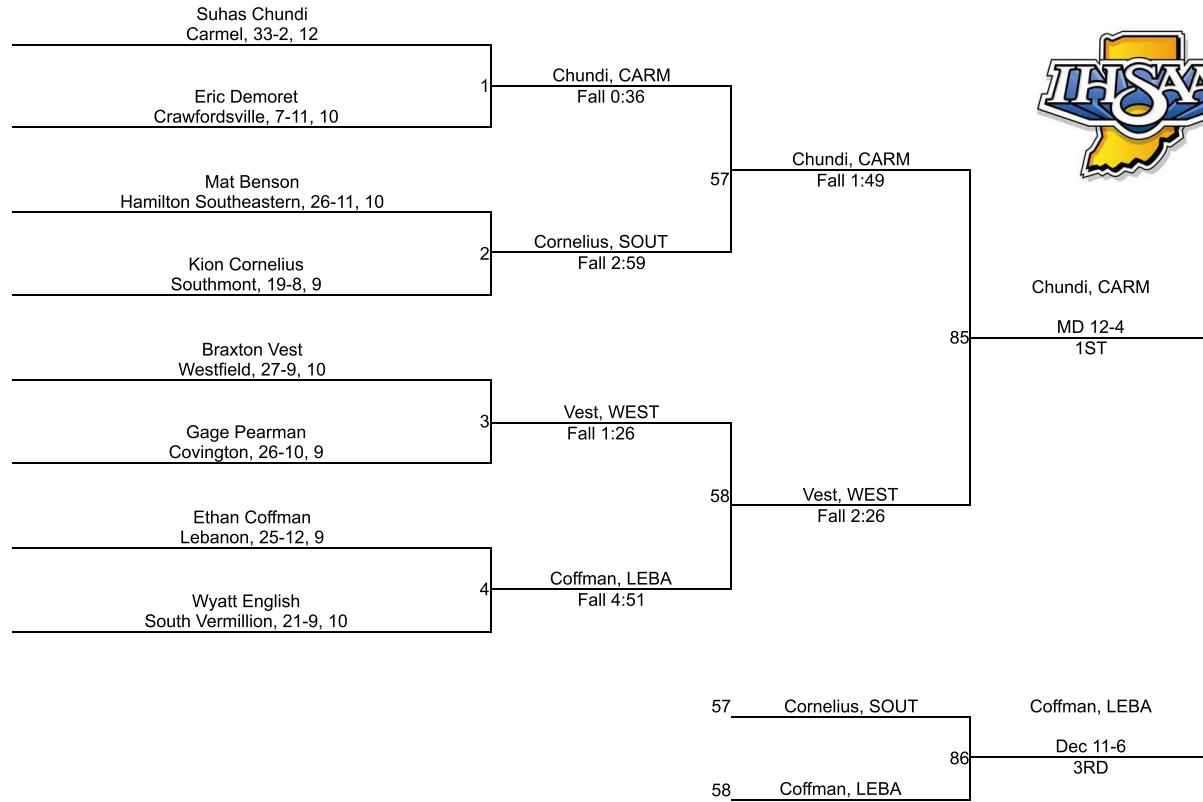

IHSAA Regional @ North Montgomery

106