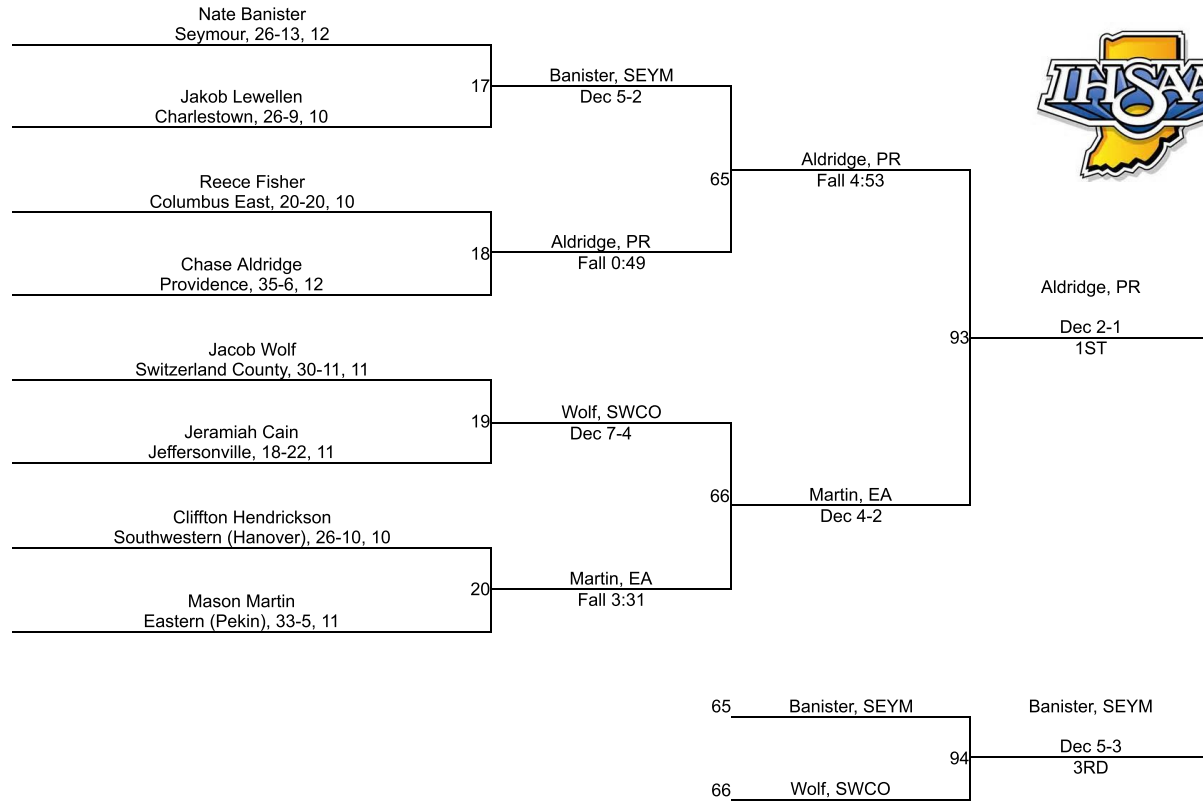

IHSAA Regional @ Jeffersonville

132