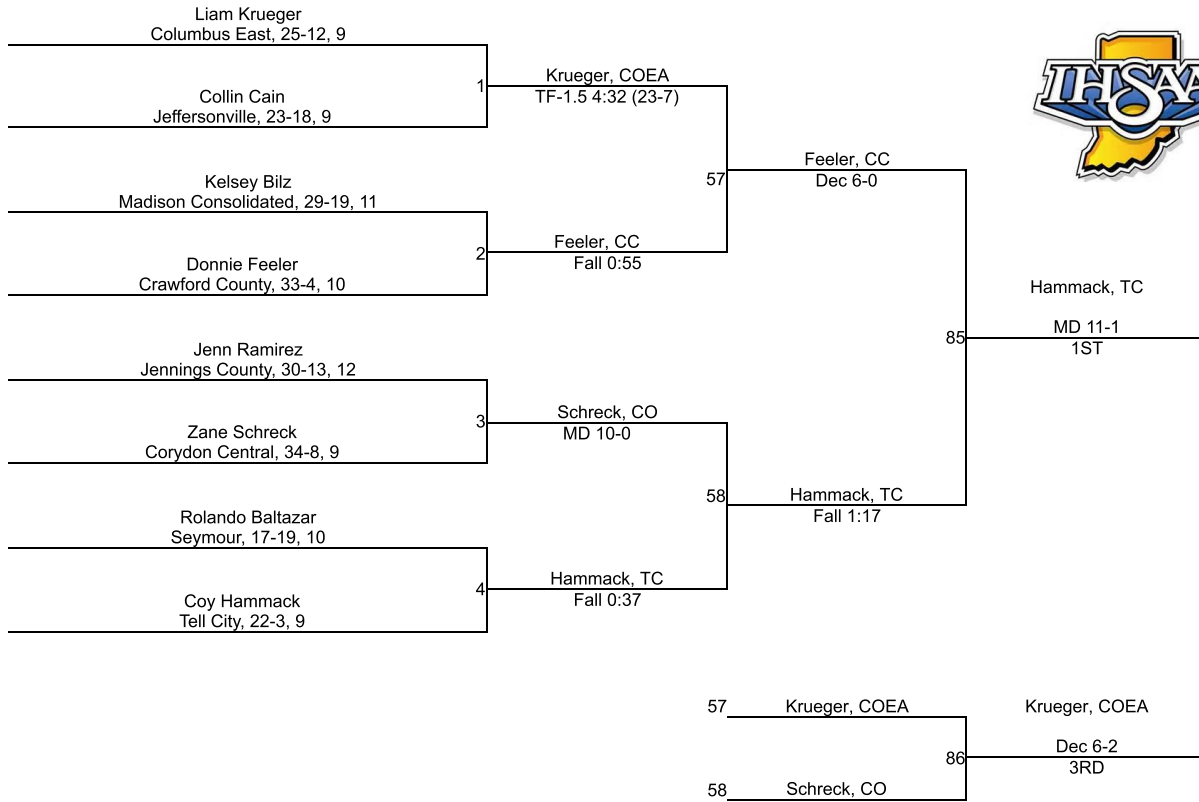

Team Scores

Printed on 02/08/2020 08:34 p.m.

Team Scores		
1	Columbus East	165.5
2	Jeffersonville	115.0
3	Tell City	114.0
4	Madison Consolidated	84.0
5	Charlestown	83.5
6	Brown County	48.0
7	Seymour	36.0
8	Eastern (Pekin)	32.0
9	Columbus North	29.0
10	Providence	22.0
11	Corydon Central	19.0
11	New Washington	19.0
13	Crawford County	16.0
14	Switzerland County	13.0
15	Jennings County	8.0
15	Southwestern (Hanover)	8.0
17	Borden	0.0
17	North Harrison	0.0
17	Salem	0.0

17	Scottsburg	0.0
17	Silver Creek	0.0
17	West Washington	0.0

IHSAA Regional @ Jeffersonville

106

IHSAA Regional @ Jeffersonville

113

IHSAA Regional @ Jeffersonville

120

IHSAA Regional @ Jeffersonville