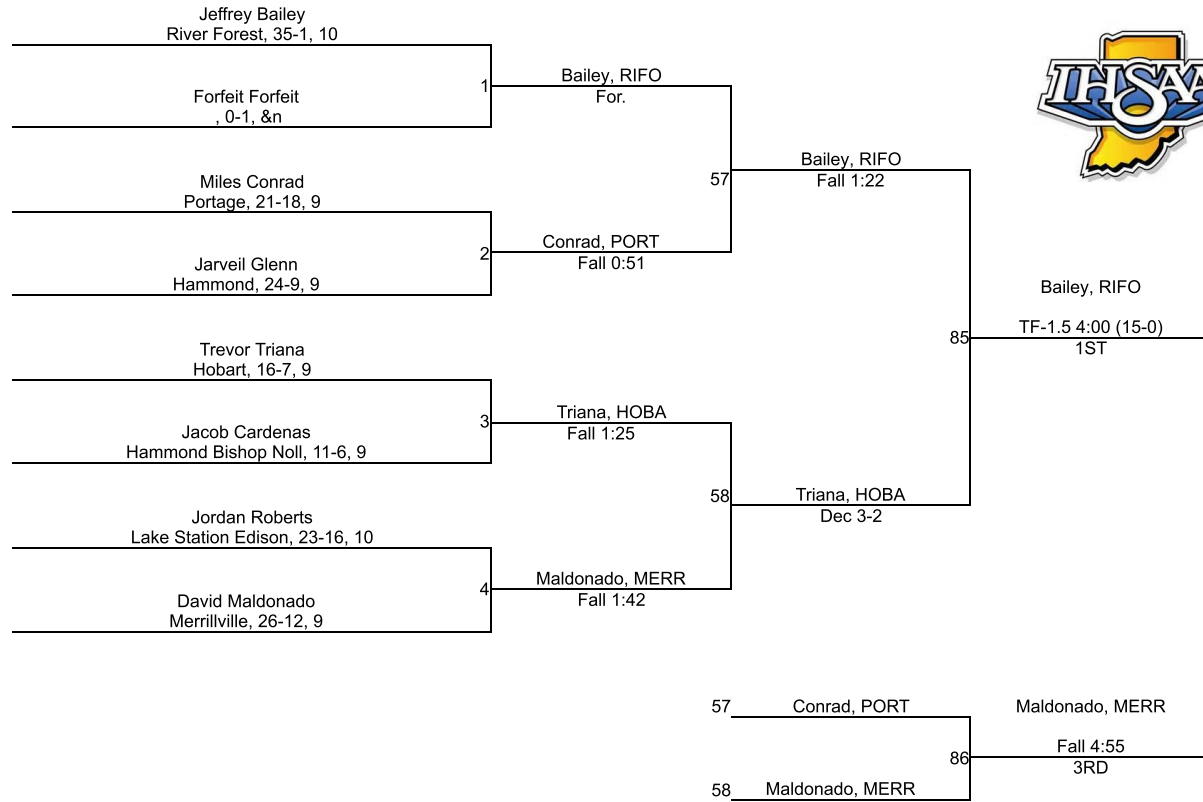

Team Scores

Printed on 02/08/2020 08:31 p.m.

Team Scores		
1	Merrillville	191.0
2	Hobart	190.0
3	Portage	170.5
4	Highland	49.0
5	River Forest	44.5
6	Gavit	37.0
7	Lake Station Edison	36.0
8	Griffith	28.0
9	Munster	19.0
10	Andrean	17.0
11	Hammond Clark	11.0
12	Calumet	8.0
12	Whiting	8.0
14	East Chicago Central	7.0
15	Gary West Side	0.0
15	Hammond	0.0
15	Hammond Bishop Noll	0.0
15	Hammond Morton	0.0

IHSAA Regional @ Hobart

106