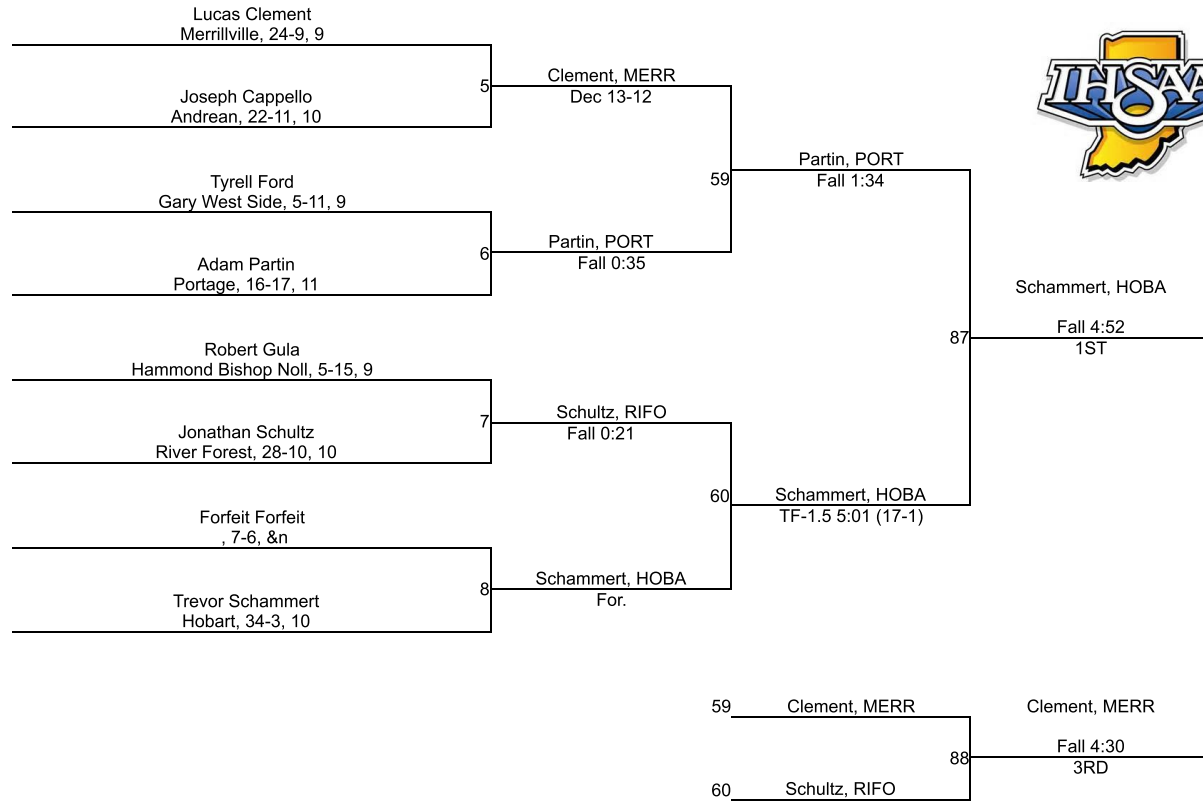

IHSAA Regional @ Hobart

113