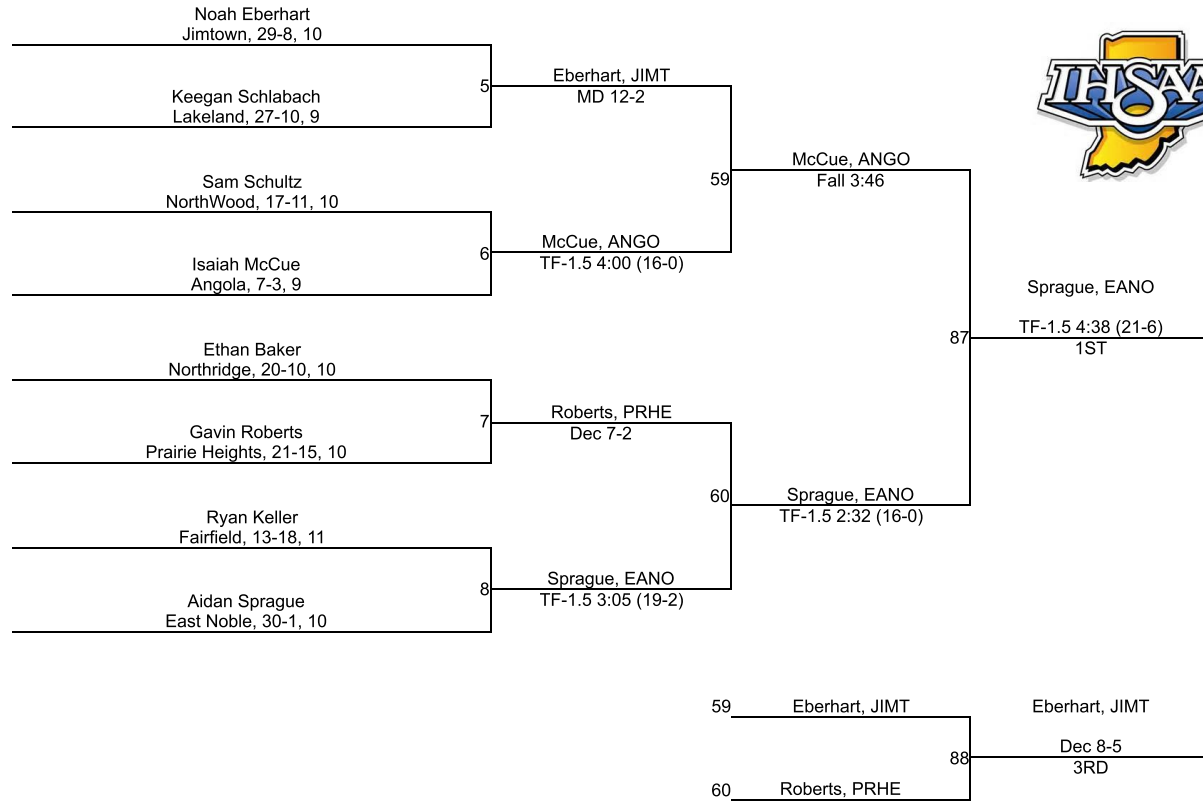

IHSAA Regional @ Goshen

113