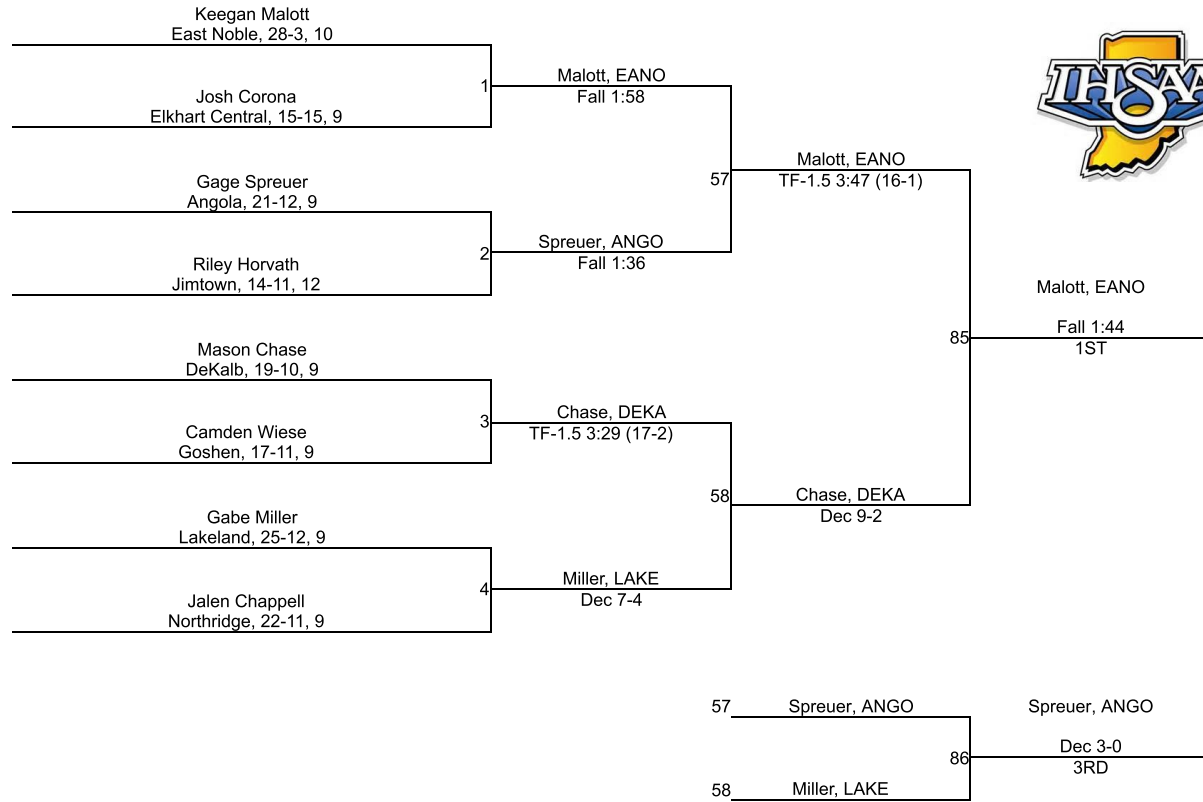

Team Scores

Printed on 02/08/2020 08:26 p.m.

Team Scores		
1	Northridge	160.0
2	NorthWood	108.0
3	East Noble	73.0
3	Elkhart Central	73.0
3	Jimtown	73.0
6	Goshen	56.0
7	Angola	50.0
8	Prairie Heights	44.0
9	Elkhart Memorial	35.0
9	Fremont	35.0
11	Concord	29.0
12	DeKalb	26.5
13	Lakeland	19.0
14	West Noble	14.0
15	Central Noble	0.0
15	Fairfield	0.0

IHSAA Regional @ Goshen

106