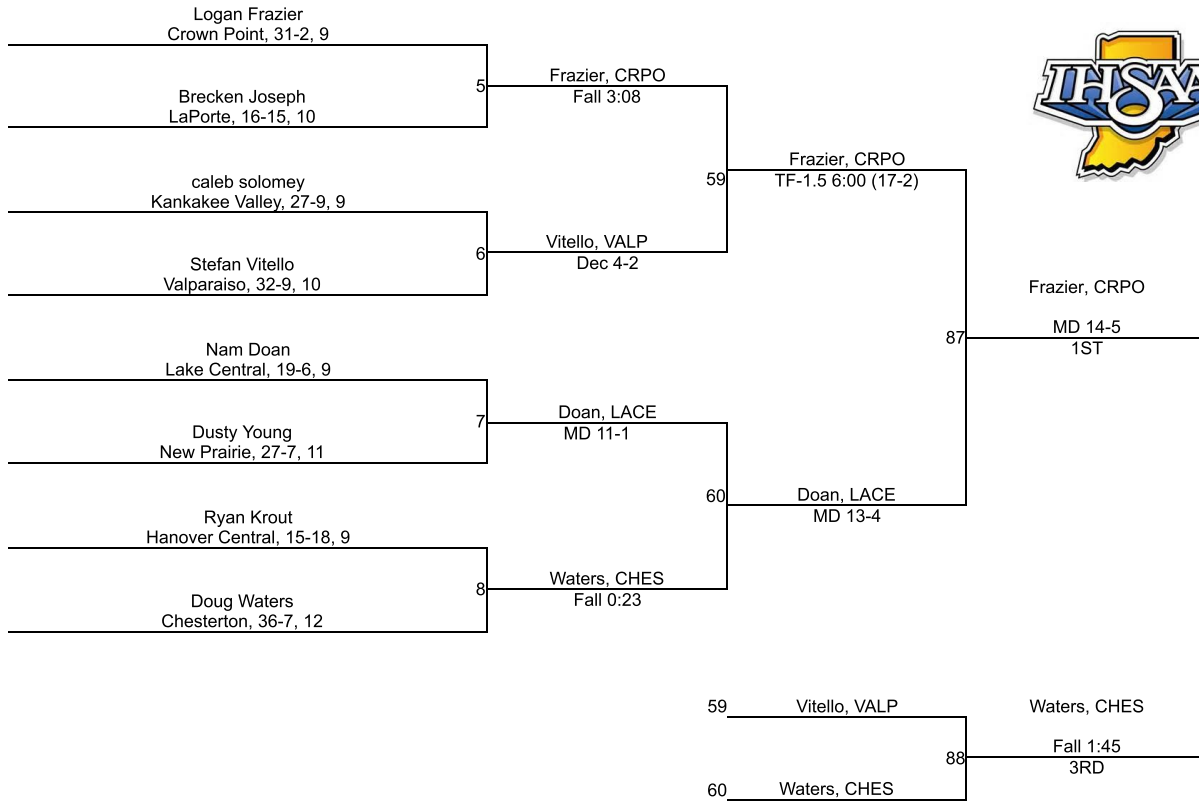

Team Scores

Printed on 02/08/2020 08:16 p.m.

Team Scores		
1	Crown Point	195.5
2	Chesterton	187.0
3	Lake Central	96.0
4	LaPorte	73.5
5	Lowell	62.5
6	Valparaiso	56.0
7	Kankakee Valley	33.0
8	New Prairie	28.0
9	Wheeler	26.0
10	Hanover Central	11.0
11	Boone Grove	8.0
11	Hebron	8.0
11	Knox	8.0
11	North Judson-San Pierre	8.0
15	Michigan City	7.0
16	Glenn	0.0

IHSAA Regional @ Crown Point

106

IHSAA Regional @ Crown Point

113

IHSAA Regional @ Crown Point

120

IHSAA Regional @ Crown Point

126