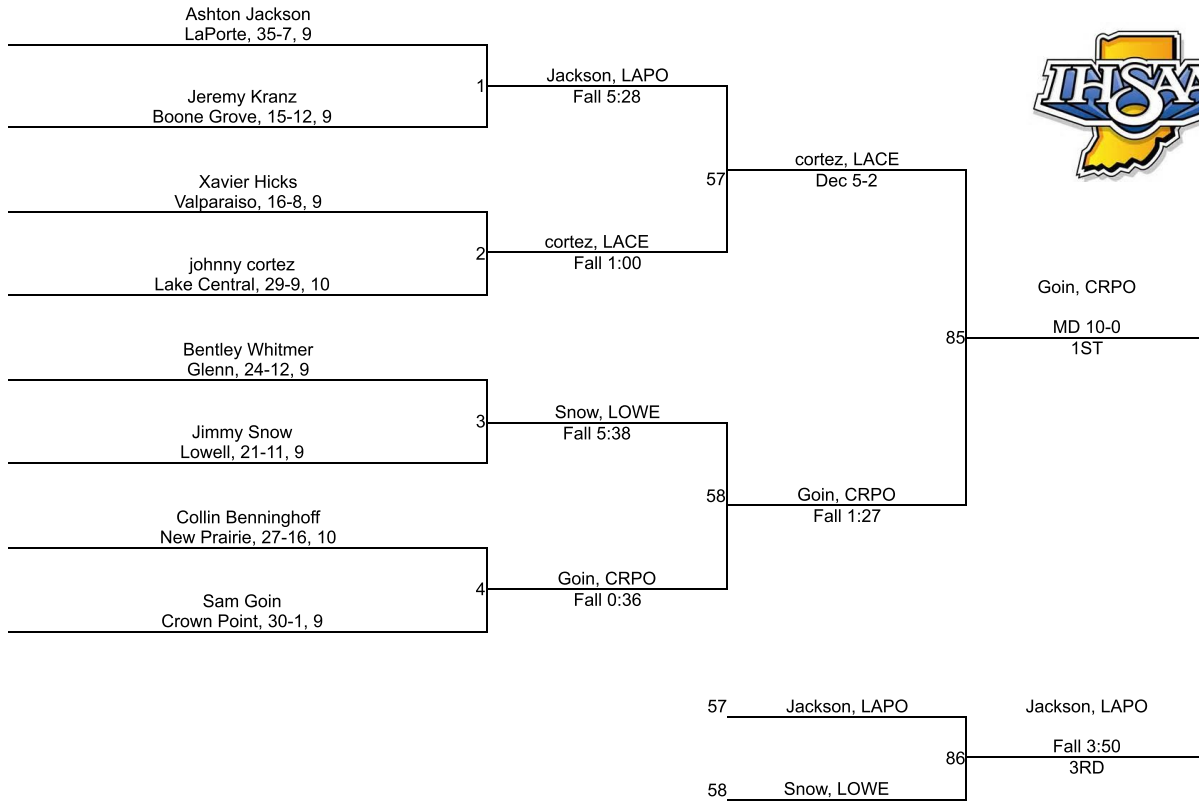

Team Scores

Printed on 02/08/2020 08:16 p.m.

Team Scores		
1	Crown Point	195.5
2	Chesterton	187.0
3	Lake Central	96.0
4	LaPorte	73.5
5	Lowell	62.5
6	Valparaiso	56.0
7	Kankakee Valley	33.0
8	New Prairie	28.0
9	Wheeler	26.0
10	Hanover Central	11.0
11	Boone Grove	8.0
11	Hebron	8.0
11	Knox	8.0
11	North Judson-San Pierre	8.0
15	Michigan City	7.0
16	Glenn	0.0

IHSAA Regional @ Crown Point

106

IHSAA Regional @ Crown Point

113

IHSAA Regional @ Crown Point

120

IHSAA Regional @ Crown Point

126