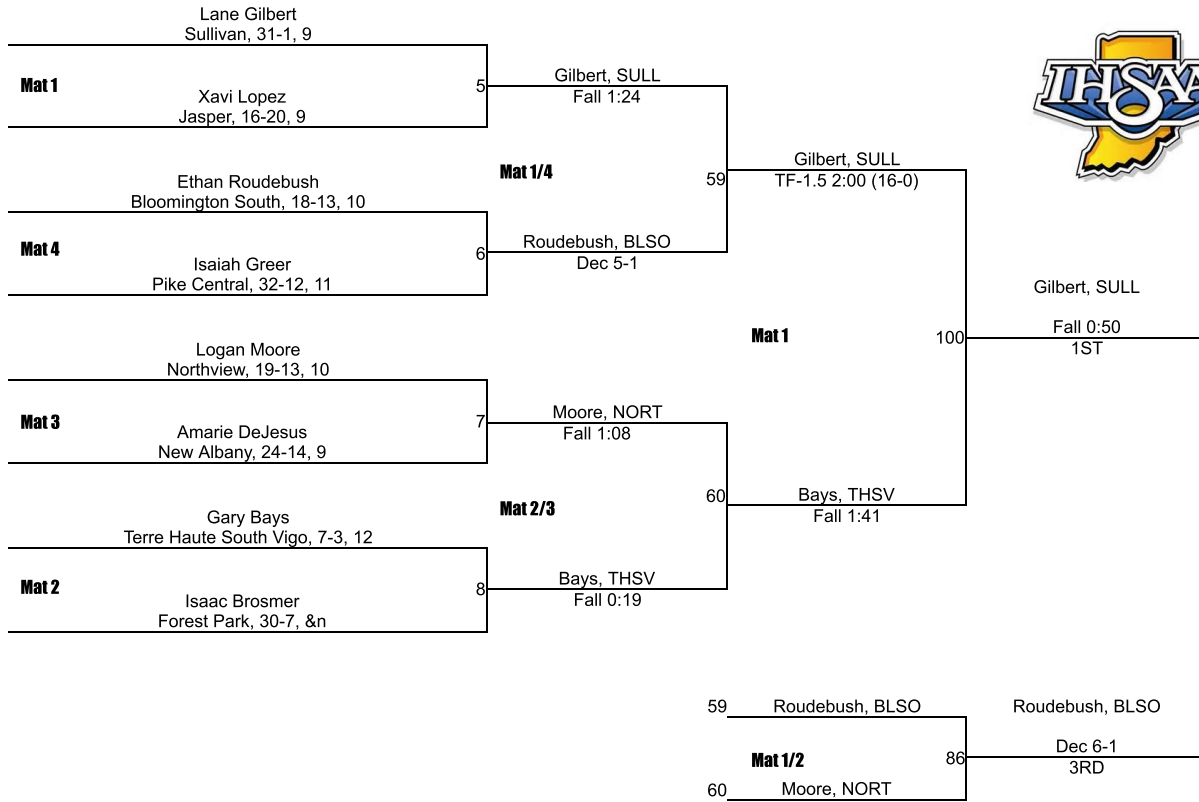

Team Scores

Printed on 02/08/2020 08:22 p.m.

Team Scores		
1	Terre Haute South Vigo	137.5
2	Bloomington South	117.5
3	Floyd Central	102.0
4	Edgewood	71.0
5	Southridge	70.0
6	Jasper	64.5
7	Bloomington North	48.0
8	West Vigo	44.0
9	Sullivan	41.5
10	Northview	36.5
11	Mitchell	18.0
12	Indian Creek	15.5
13	Bedford North Lawrence	12.0
13	North Knox	12.0
15	New Albany	10.0
16	Terre Haute North Vigo	6.0
17	Forest Park	0.0
17	Owen Valley	0.0
17	Pike Central	0.0

IHSAA Regional @ Bloomington South

106

IHSAA Regional @ Bloomington South

113

IHSAA Regional @ Bloomington South

120

IHSAA Regional @ Bloomington South

126