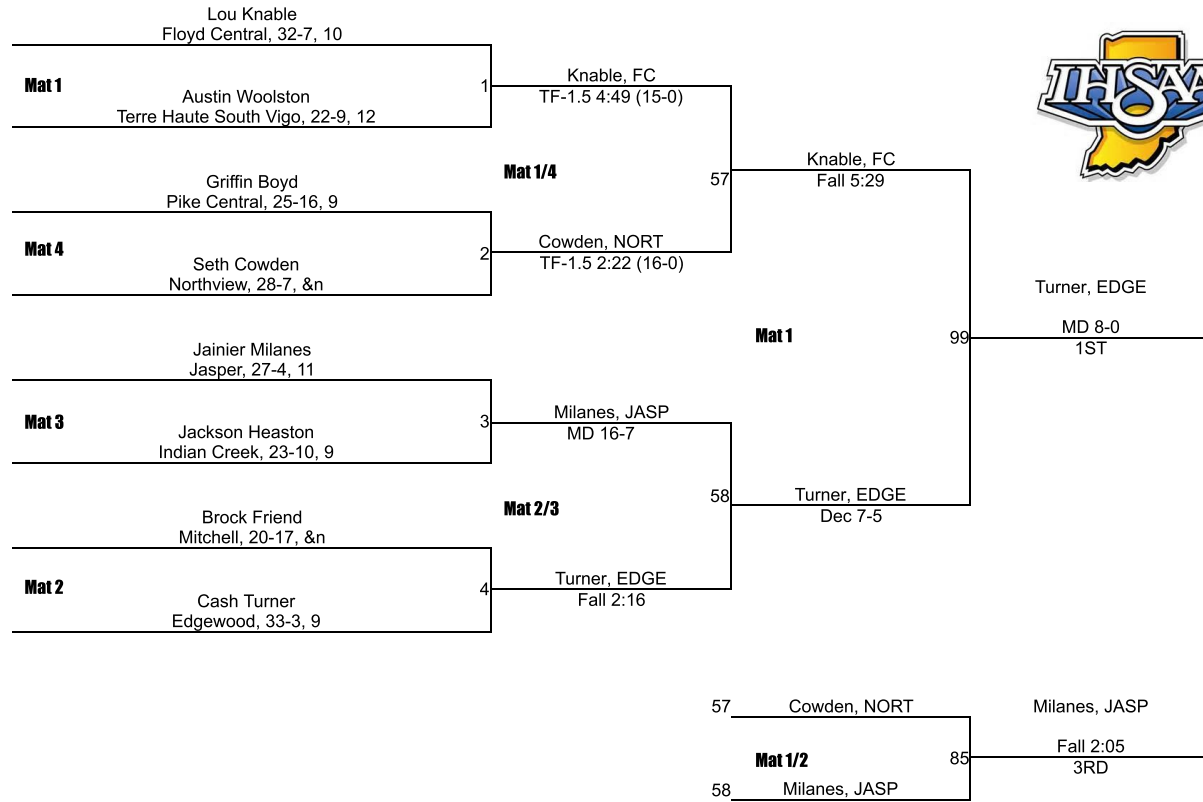

Team Scores

Printed on 02/08/2020 08:22 p.m.

Team Scores		
1	Terre Haute South Vigo	137.5
2	Bloomington South	117.5
3	Floyd Central	102.0
4	Edgewood	71.0
5	Southridge	70.0
6	Jasper	64.5
7	Bloomington North	48.0
8	West Vigo	44.0
9	Sullivan	41.5
10	Northview	36.5
11	Mitchell	18.0
12	Indian Creek	15.5
13	Bedford North Lawrence	12.0
13	North Knox	12.0
15	New Albany	10.0
16	Terre Haute North Vigo	6.0
17	Forest Park	0.0
17	Owen Valley	0.0
17	Pike Central	0.0

IHSAA Regional @ Bloomington South

106

IHSAA Regional @ Bloomington South

113

IHSAA Regional @ Bloomington South

120

IHSAA Regional @ Bloomington South

126