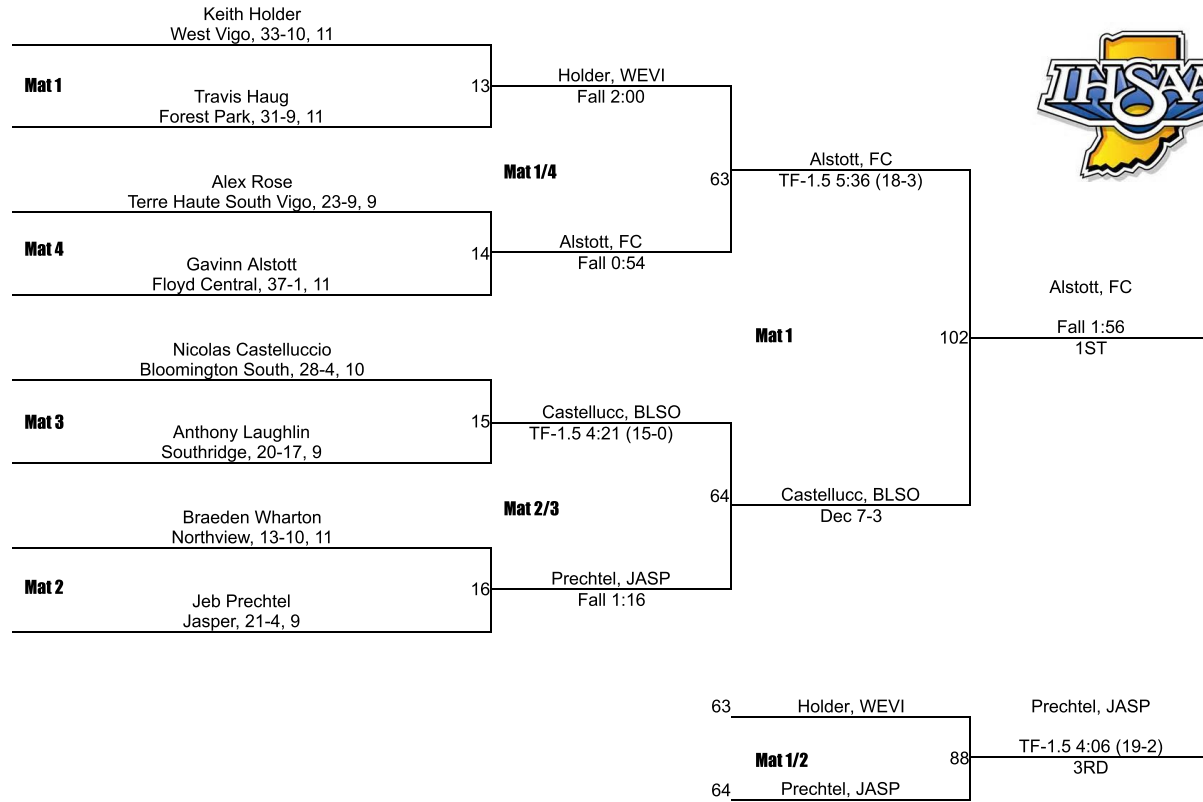

Team Scores

Printed on 02/08/2020 08:22 p.m.

Team Scores		
1	Terre Haute South Vigo	137.5
2	Bloomington South	117.5
3	Floyd Central	102.0
4	Edgewood	71.0
5	Southridge	70.0
6	Jasper	64.5
7	Bloomington North	48.0
8	West Vigo	44.0
9	Sullivan	41.5
10	Northview	36.5
11	Mitchell	18.0
12	Indian Creek	15.5
13	Bedford North Lawrence	12.0
13	North Knox	12.0
15	New Albany	10.0
16	Terre Haute North Vigo	6.0
17	Forest Park	0.0
17	Owen Valley	0.0
17	Pike Central	0.0

IHSAA Regional @ Bloomington South

106

IHSAA Regional @ Bloomington South

113

IHSAA Regional @ Bloomington South

120

IHSAA Regional @ Bloomington South

126