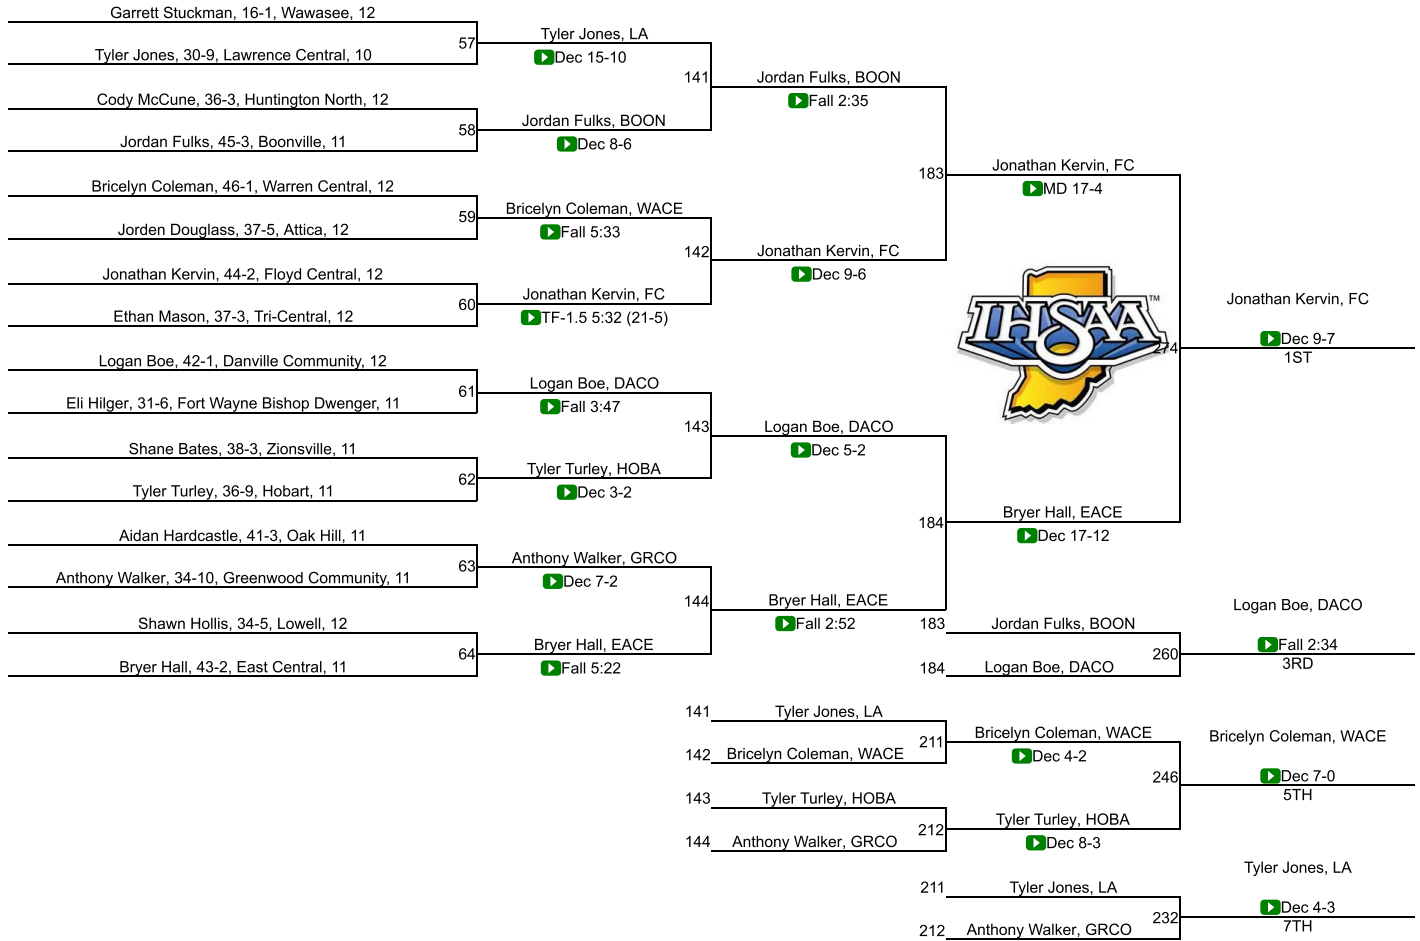

62	Southport	4.0
68	Churubusco	3.0
68	Fort Wayne Snider	3.0
68	Franklin Central	3.0
68	Greenwood Community	3.0
68	Manchester	3.0
68	Peru	3.0
74	Anderson	0.0
74	Angola	0.0
74	Attica	0.0
74	Bluffton	0.0
74	Decatur Central	0.0
74	Delta	0.0
74	Eastern (Greentown)	0.0
74	Eastside	0.0
74	Elkhart Memorial	0.0
74	Fort Wayne Bishop Dwenger	0.0
74	Frankfort	0.0
74	Franklin Community	0.0
74	Goshen	0.0
74	Hammond Clark	0.0
74	Highland	0.0
74	Huntington North	0.0
74	LaPorte	0.0
74	Lawrence North	0.0
74	Lawrenceburg	0.0
74	Lebanon	0.0
74	Lowell	0.0
74	Monroe Central	0.0
74	Northridge	0.0
74	Oak Hill	0.0
74	Pendleton Heights	0.0
74	Penn	0.0
74	Plainfield	0.0

74	Richmond	0.0
74	River Forest	0.0
74	Rushville Consolidated	0.0
74	South Adams	0.0
74	Southridge	0.0
74	Tell City	0.0
74	Terre Haute South Vigo	0.0
74	Tri-Central	0.0
74	Valparaiso	0.0
74	Wabash	0.0
74	Warsaw Community	0.0
74	Wawasee	0.0
74	West Lafayette	0.0