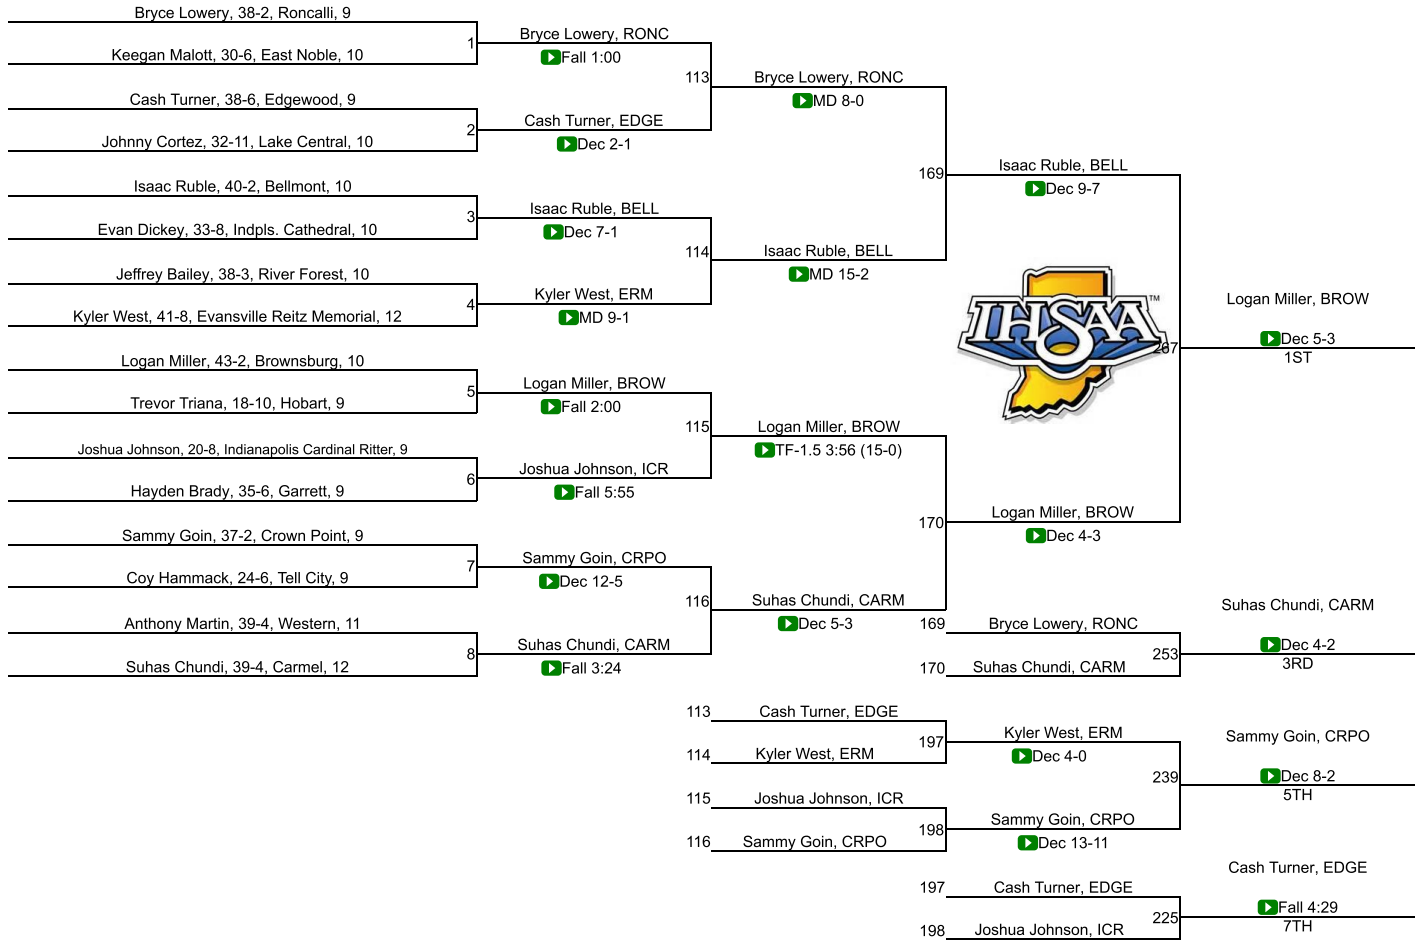

74	Richmond	0.0
74	River Forest	0.0
74	Rushville Consolidated	0.0
74	South Adams	0.0
74	Southridge	0.0
74	Tell City	0.0
74	Terre Haute South Vigo	0.0
74	Tri-Central	0.0
74	Valparaiso	0.0
74	Wabash	0.0
74	Warsaw Community	0.0
74	Wawasee	0.0
74	West Lafayette	0.0