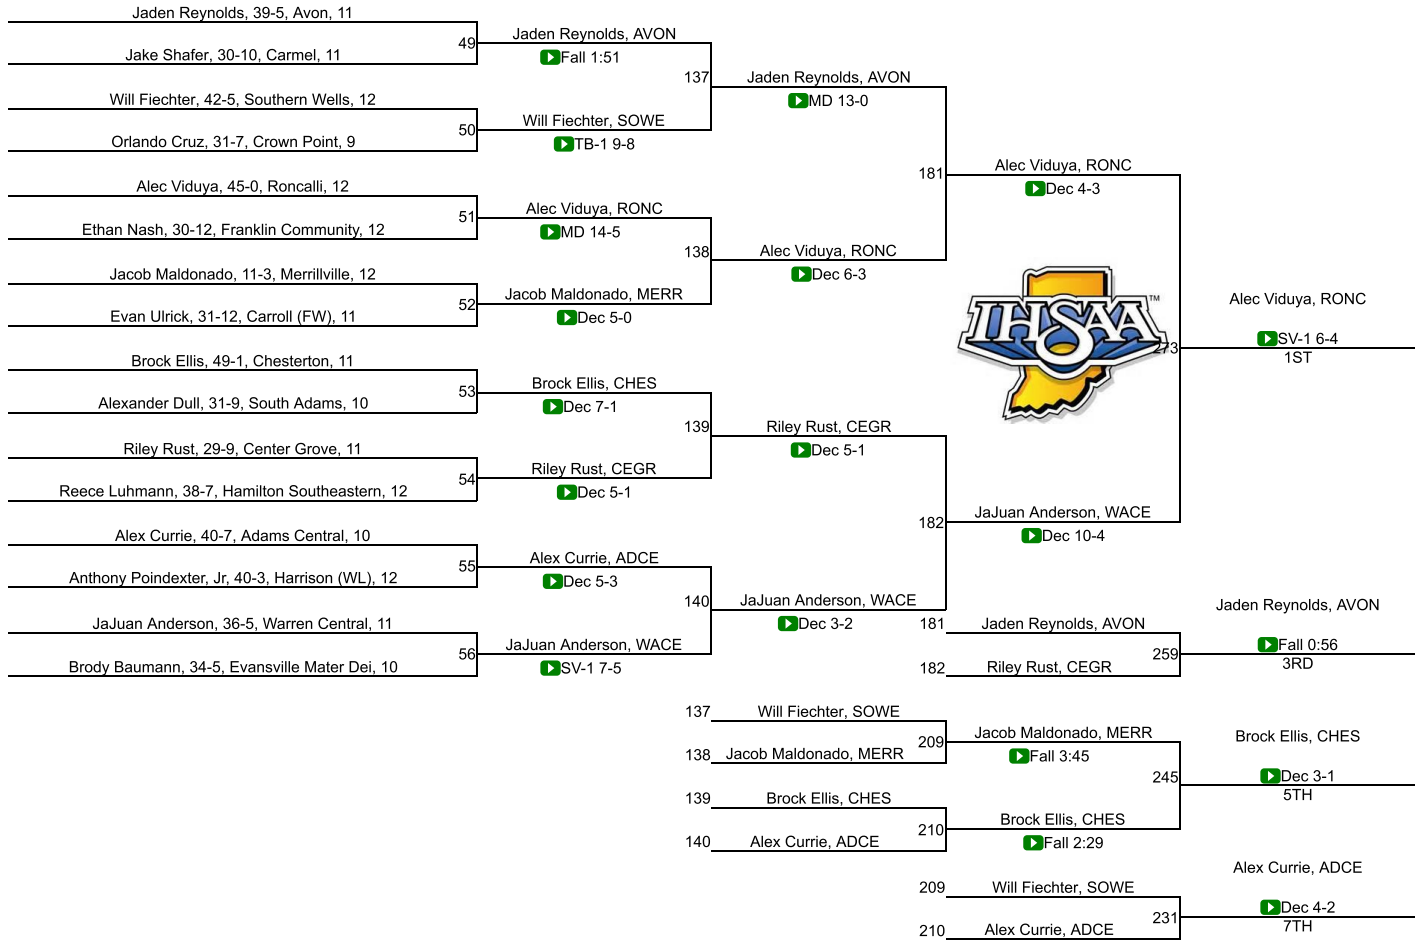

Team Scores

Printed on 02/22/2020 09:42 p.m.

Team Scores		
1	Indpls. Cathedral	102.0
2	Crown Point	93.5
3	Evansville Mater Dei	85.0
4	Brownsburg	63.5
5	Roncalli	63.0
6	Perry Meridian	59.0
7	Avon	58.0
8	Chesterton	45.0
8	Mishawaka	45.0
10	Warren Central	39.0
11	Center Grove	35.0
12	Floyd Central	30.5
13	Shenandoah	30.0
14	Bellmont	24.0
14	NorthWood	24.0
16	Castle	22.0
16	East Central	22.0
18	Merrillville	21.0
19	Harrison (WL)	20.0
19	Plymouth	20.0
19	Westfield	20.0
22	Garrett	19.5
23	Hamilton Southeastern	19.0
24	Carmel	18.0
25	Danville Community	17.0
26	Zionsville	16.5
27	North Montgomery	16.0
28	Wheeler	14.5
29	Western	14.0
30	Boonville	13.0
30	Fishers	13.0

62	Southport	4.0
68	Churubusco	3.0
68	Fort Wayne Snider	3.0
68	Franklin Central	3.0
68	Greenwood Community	3.0
68	Manchester	3.0
68	Peru	3.0
74	Anderson	0.0
74	Angola	0.0
74	Attica	0.0
74	Bluffton	0.0
74	Decatur Central	0.0
74	Delta	0.0
74	Eastern (Greentown)	0.0
74	Eastside	0.0
74	Elkhart Memorial	0.0
74	Fort Wayne Bishop Dwenger	0.0
74	Frankfort	0.0
74	Franklin Community	0.0
74	Goshen	0.0
74	Hammond Clark	0.0
74	Highland	0.0
74	Huntington North	0.0
74	LaPorte	0.0
74	Lawrence North	0.0
74	Lawrenceburg	0.0
74	Lebanon	0.0
74	Lowell	0.0
74	Monroe Central	0.0
74	Northridge	0.0
74	Oak Hill	0.0
74	Pendleton Heights	0.0
74	Penn	0.0
74	Plainfield	0.0

74	Richmond	0.0
74	River Forest	0.0
74	Rushville Consolidated	0.0
74	South Adams	0.0
74	Southridge	0.0
74	Tell City	0.0
74	Terre Haute South Vigo	0.0
74	Tri-Central	0.0
74	Valparaiso	0.0
74	Wabash	0.0
74	Warsaw Community	0.0
74	Wawasee	0.0
74	West Lafayette	0.0