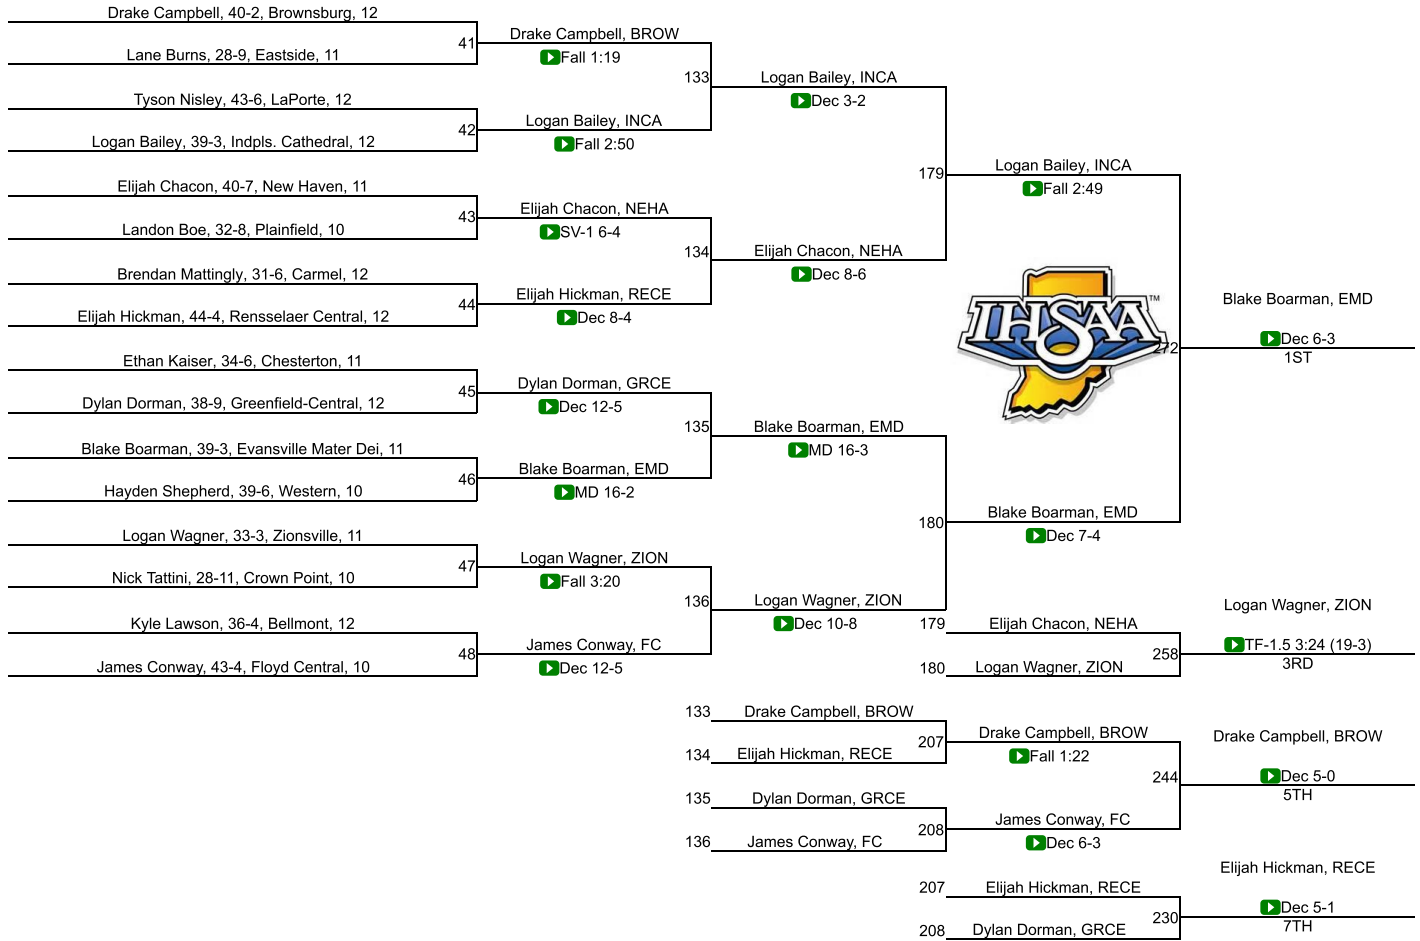

62	Southport	4.0
68	Churubusco	3.0
68	Fort Wayne Snider	3.0
68	Franklin Central	3.0
68	Greenwood Community	3.0
68	Manchester	3.0
68	Peru	3.0
74	Anderson	0.0
74	Angola	0.0
74	Attica	0.0
74	Bluffton	0.0
74	Decatur Central	0.0
74	Delta	0.0
74	Eastern (Greentown)	0.0
74	Eastside	0.0
74	Elkhart Memorial	0.0
74	Fort Wayne Bishop Dwenger	0.0
74	Frankfort	0.0
74	Franklin Community	0.0
74	Goshen	0.0
74	Hammond Clark	0.0
74	Highland	0.0
74	Huntington North	0.0
74	LaPorte	0.0
74	Lawrence North	0.0
74	Lawrenceburg	0.0
74	Lebanon	0.0
74	Lowell	0.0
74	Monroe Central	0.0
74	Northridge	0.0
74	Oak Hill	0.0
74	Pendleton Heights	0.0
74	Penn	0.0
74	Plainfield	0.0

74	Richmond	0.0
74	River Forest	0.0
74	Rushville Consolidated	0.0
74	South Adams	0.0
74	Southridge	0.0
74	Tell City	0.0
74	Terre Haute South Vigo	0.0
74	Tri-Central	0.0
74	Valparaiso	0.0
74	Wabash	0.0
74	Warsaw Community	0.0
74	Wawasee	0.0
74	West Lafayette	0.0