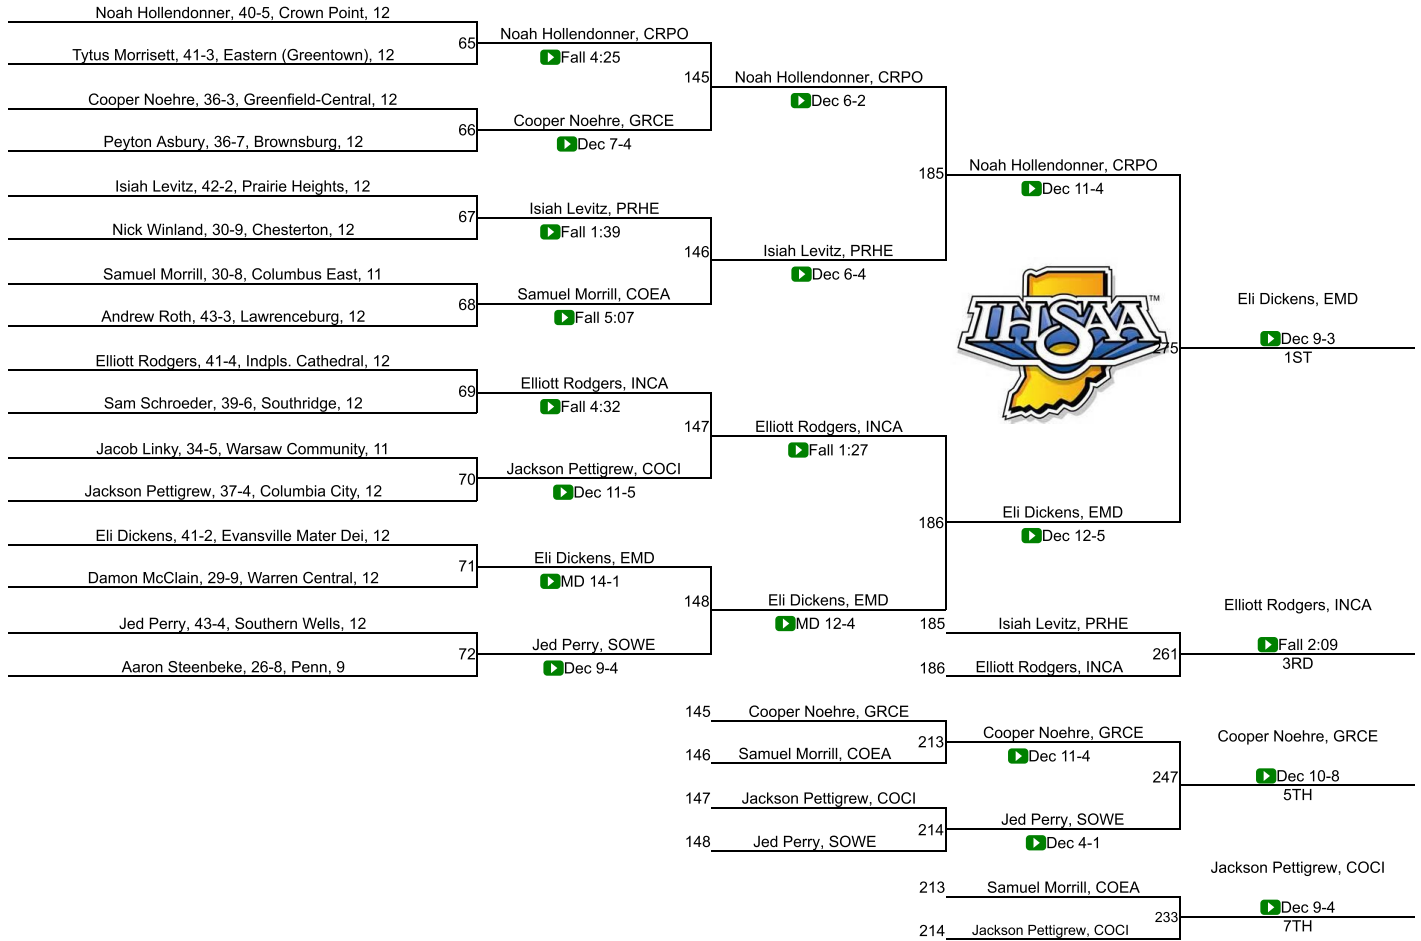

2020 IHSAA State Finals