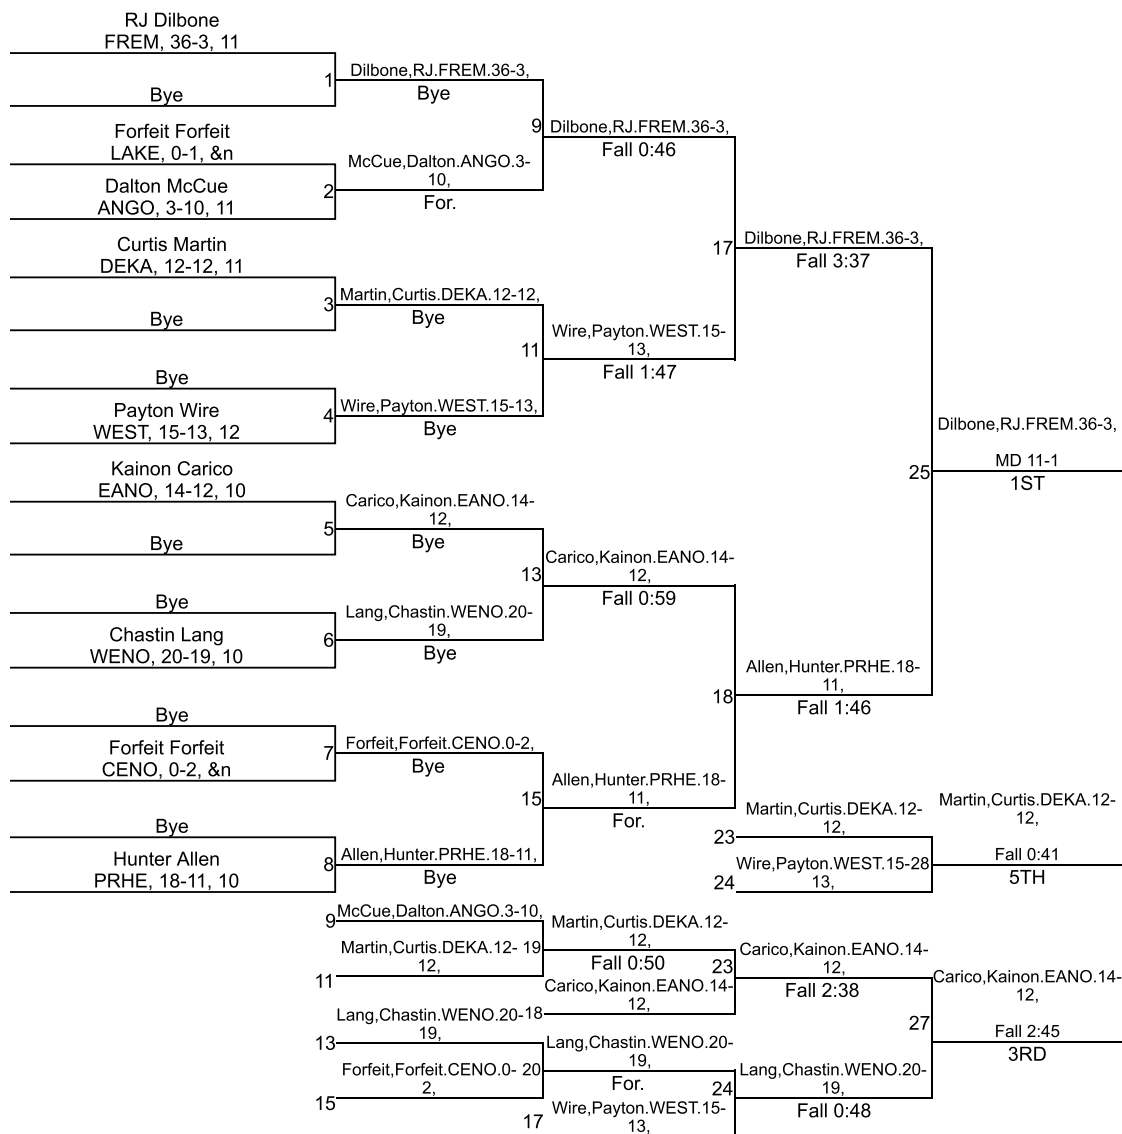

Team Scores

Printed on 02/01/2020 09:21 p.m.

Team Scores		
1	East Noble	221.5
2	West Noble	192.5
3	DeKalb	191.0
4	Prairie Heights	178.0
5	Fremont	159.0
6	Angola	146.5
7	Lakeland	62.0
8	Central Noble	58.0
9	Westview	19.0

IHSAA Sectional @ Westview

106

IHSAA Sectional @ Westview

113

IHSAA Sectional @ Westview

120

IHSAA Sectional @ Westview

132

IHSAA Sectional @ Westview

IHSAA Sectional @ Westview

145

IHSAA Sectional @ Westview

152

IHSAA Sectional @ Westview

170

IHSAA Sectional @ Westview

195

IHSAA Sectional @ Westview

220

IHSAA Sectional @ Westview

285