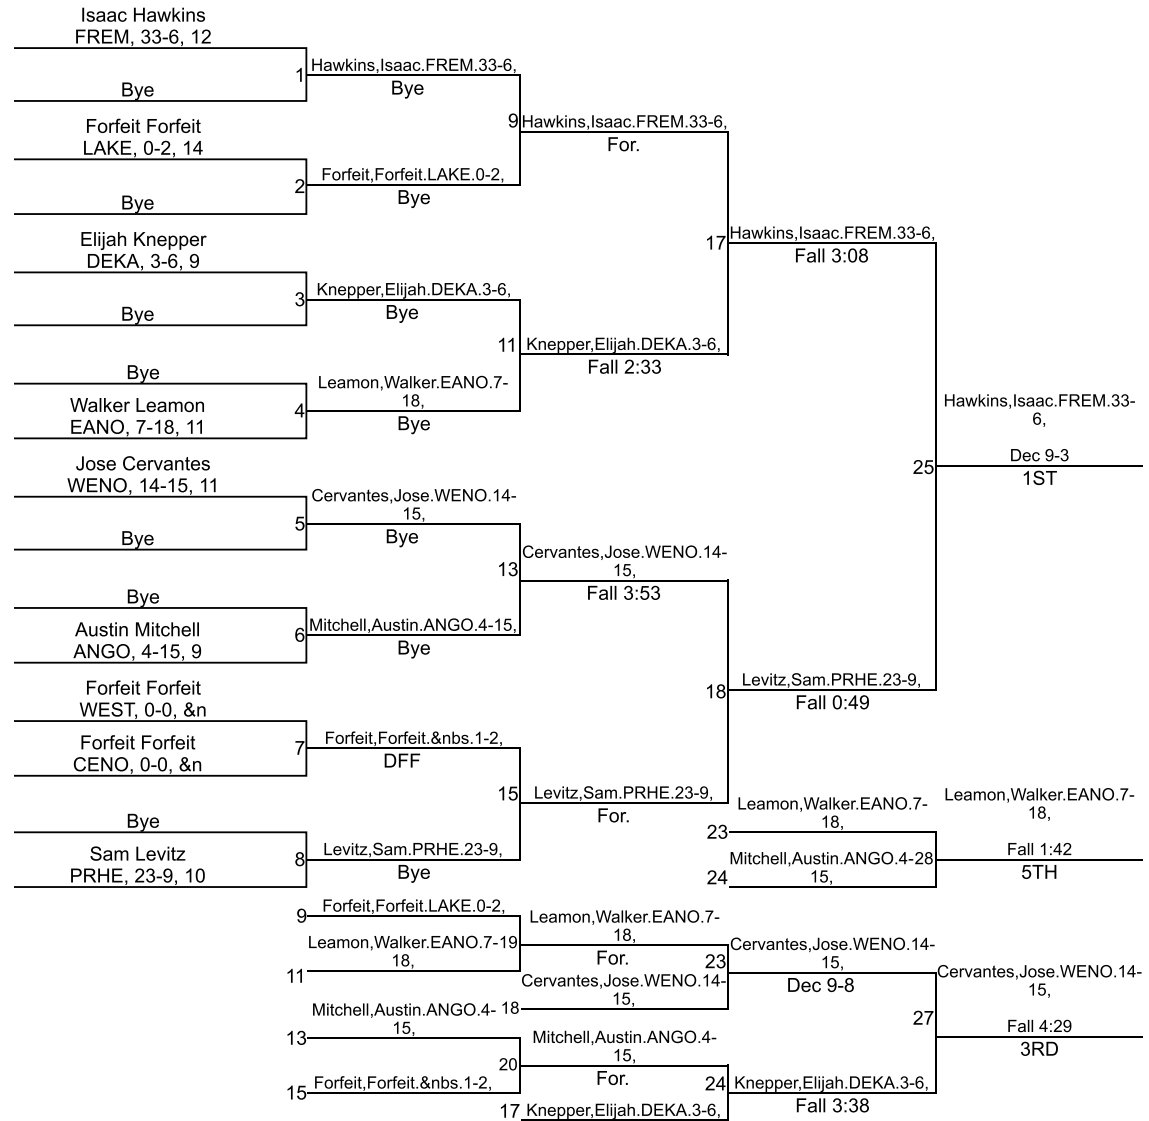

Team Scores

Printed on 02/01/2020 09:21 p.m.

Team Scores		
1	East Noble	221.5
2	West Noble	192.5
3	DeKalb	191.0
4	Prairie Heights	178.0
5	Fremont	159.0
6	Angola	146.5
7	Lakeland	62.0
8	Central Noble	58.0
9	Westview	19.0

IHSAA Sectional @ Westview

106

IHSAA Sectional @ Westview

113

IHSAA Sectional @ Westview

120

IHSAA Sectional @ Westview

132

IHSAA Sectional @ Westview

IHSAA Sectional @ Westview

145

IHSAA Sectional @ Westview

152

IHSAA Sectional @ Westview

170

IHSAA Sectional @ Westview