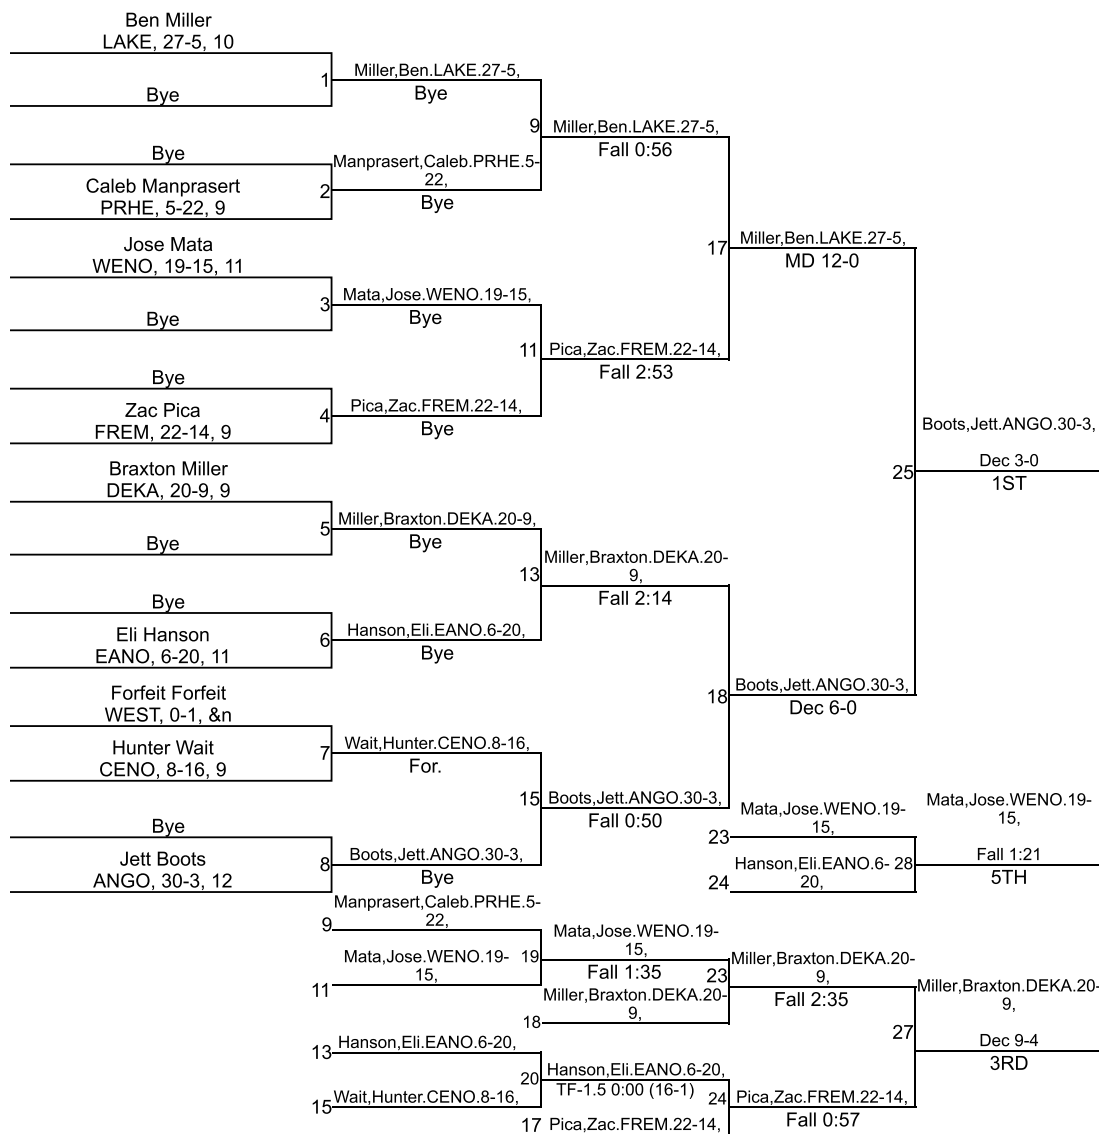

Team Scores

Printed on 02/01/2020 09:21 p.m.

Team Scores		
1	East Noble	221.5
2	West Noble	192.5
3	DeKalb	191.0
4	Prairie Heights	178.0
5	Fremont	159.0
6	Angola	146.5
7	Lakeland	62.0
8	Central Noble	58.0
9	Westview	19.0

IHSAA Sectional @ Westview

106

IHSAA Sectional @ Westview

113

IHSAA Sectional @ Westview

120

IHSAA Sectional @ Westview

132

IHSAA Sectional @ Westview

IHSAA Sectional @ Westview

145

IHSAA Sectional @ Westview

152

IHSAA Sectional @ Westview

170

IHSAA Sectional @ Westview