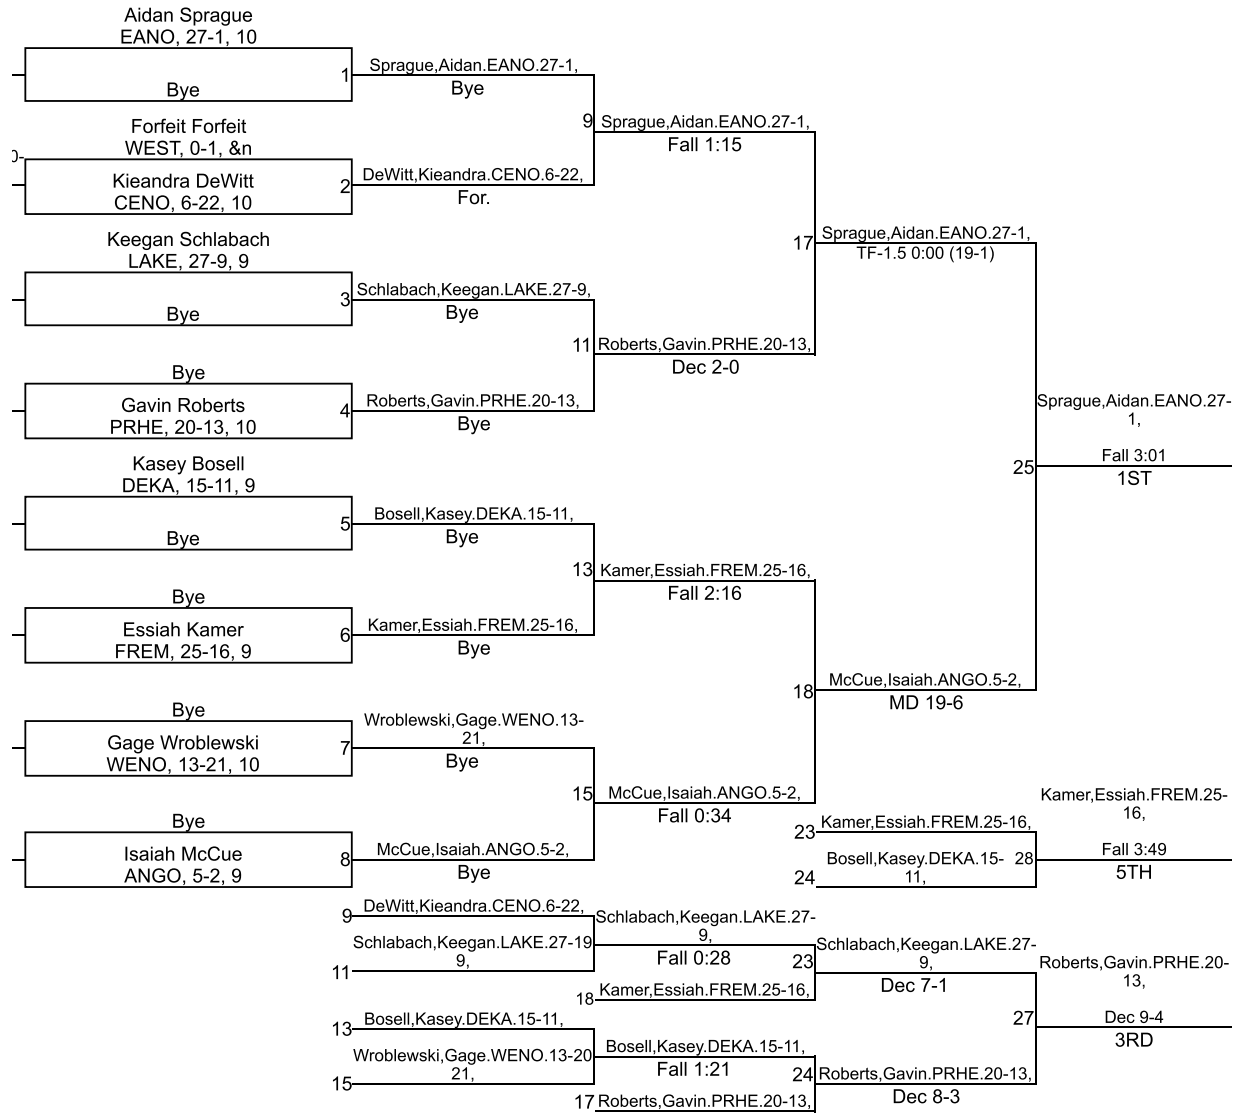

Team Scores

Printed on 02/01/2020 09:21 p.m.

Team Scores		
1	East Noble	221.5
2	West Noble	192.5
3	DeKalb	191.0
4	Prairie Heights	178.0
5	Fremont	159.0
6	Angola	146.5
7	Lakeland	62.0
8	Central Noble	58.0
9	Westview	19.0

IHSAA Sectional @ Westview

106

IHSAA Sectional @ Westview

113

IHSAA Sectional @ Westview

120

IHSAA Sectional @ Westview

132