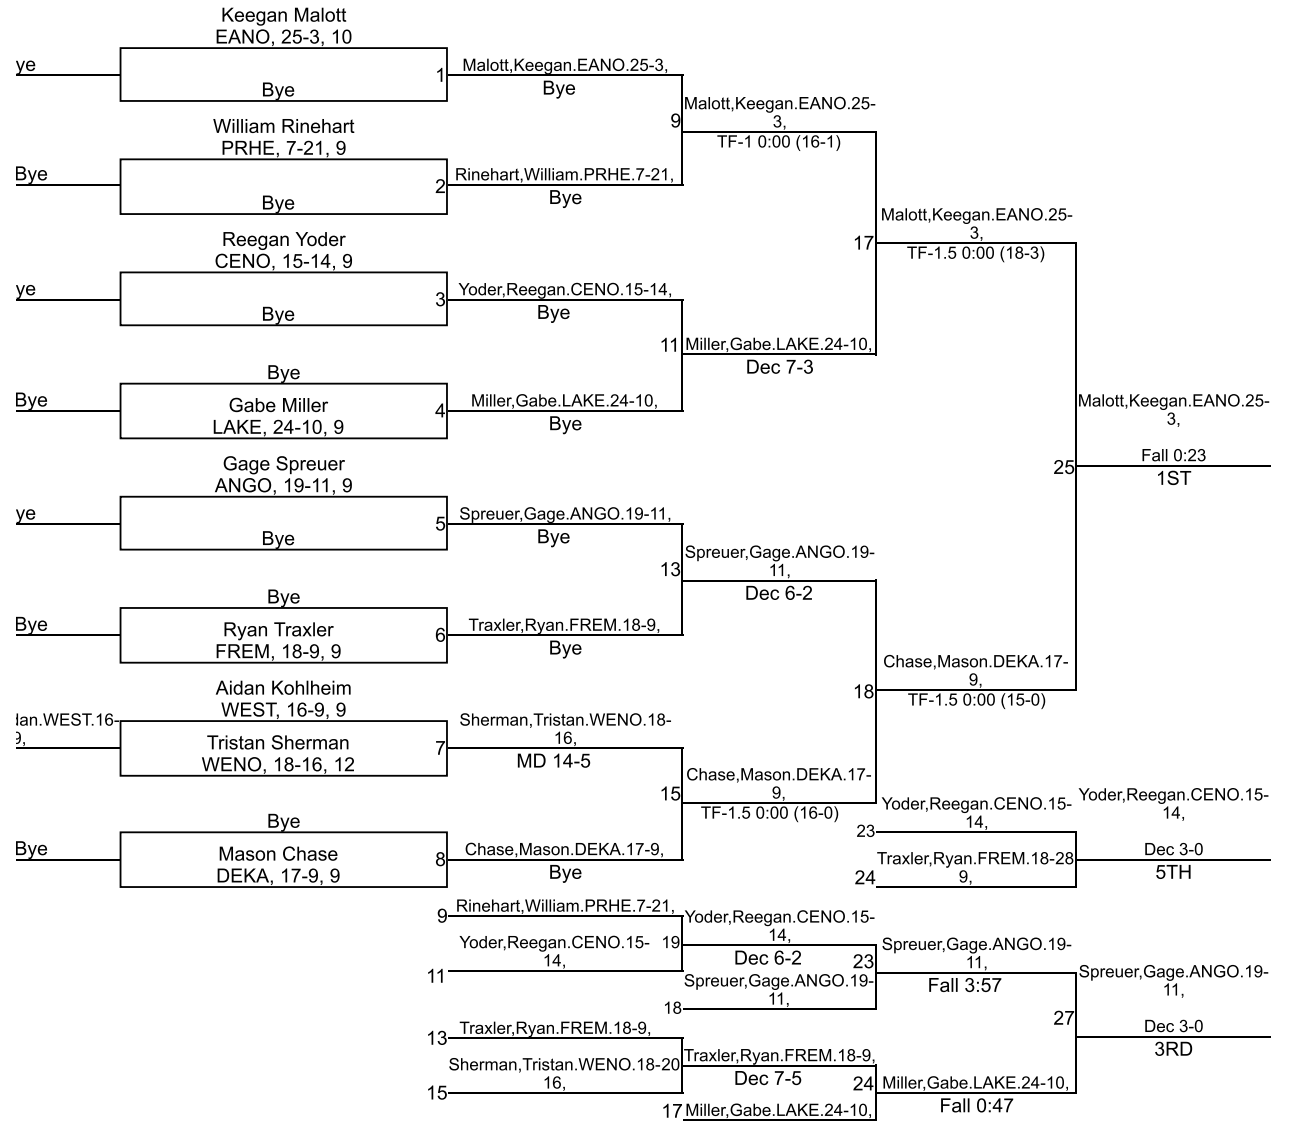

Team Scores

Printed on 02/01/2020 09:21 p.m.

Team Scores		
1	East Noble	221.5
2	West Noble	192.5
3	DeKalb	191.0
4	Prairie Heights	178.0
5	Fremont	159.0
6	Angola	146.5
7	Lakeland	62.0
8	Central Noble	58.0
9	Westview	19.0

IHSAA Sectional @ Westview

106

IHSAA Sectional @ Westview

113

IHSAA Sectional @ Westview

120

IHSAA Sectional @ Westview

132