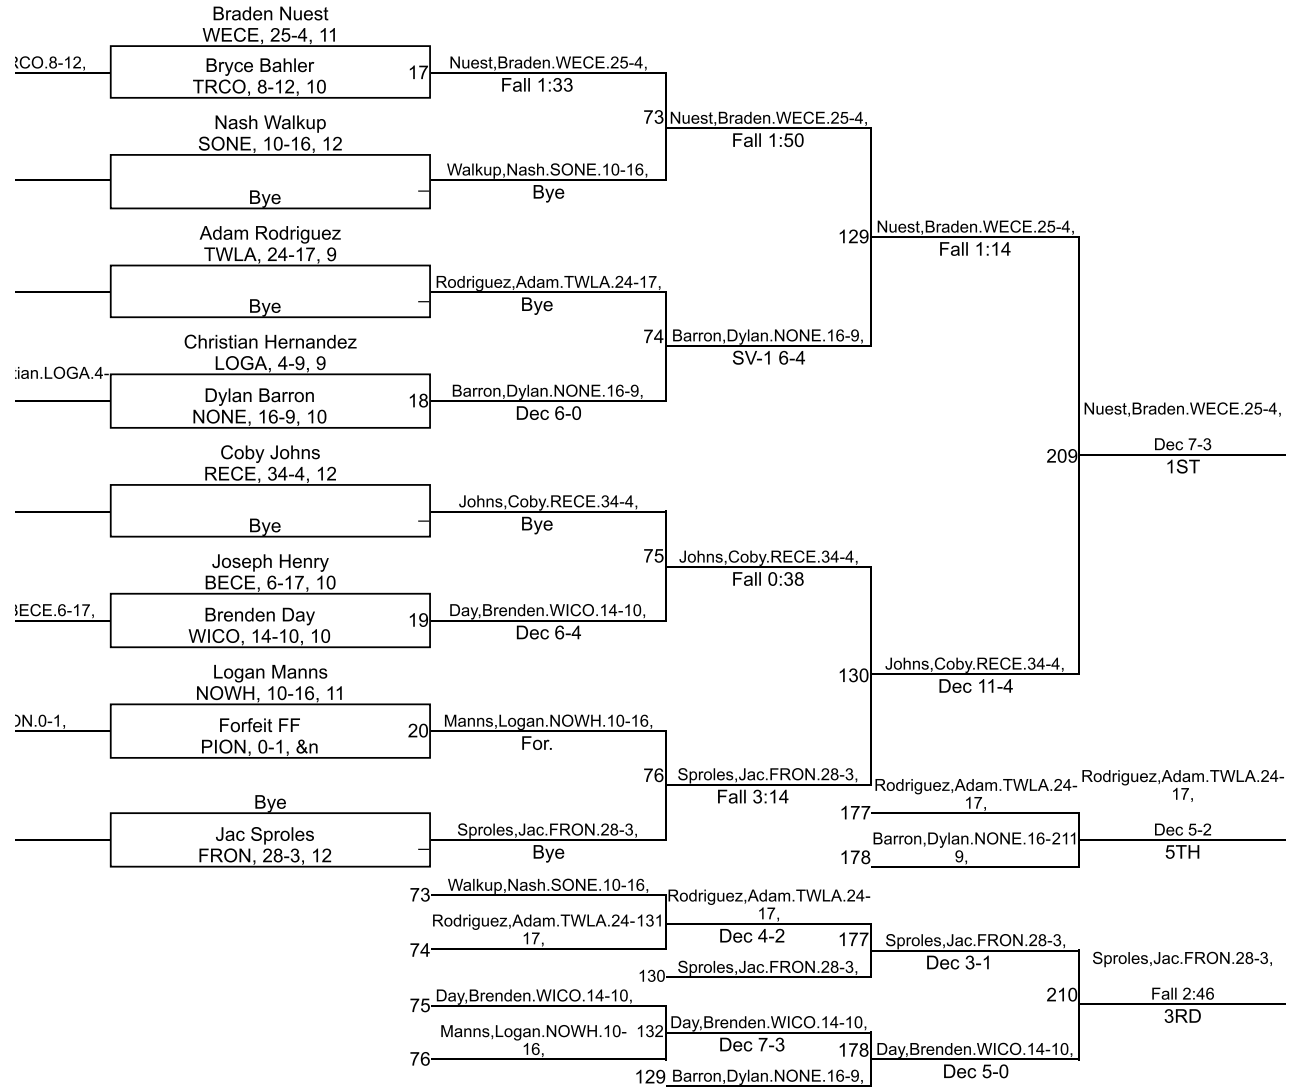

IHSAA Sectional @ Twin Lakes

132