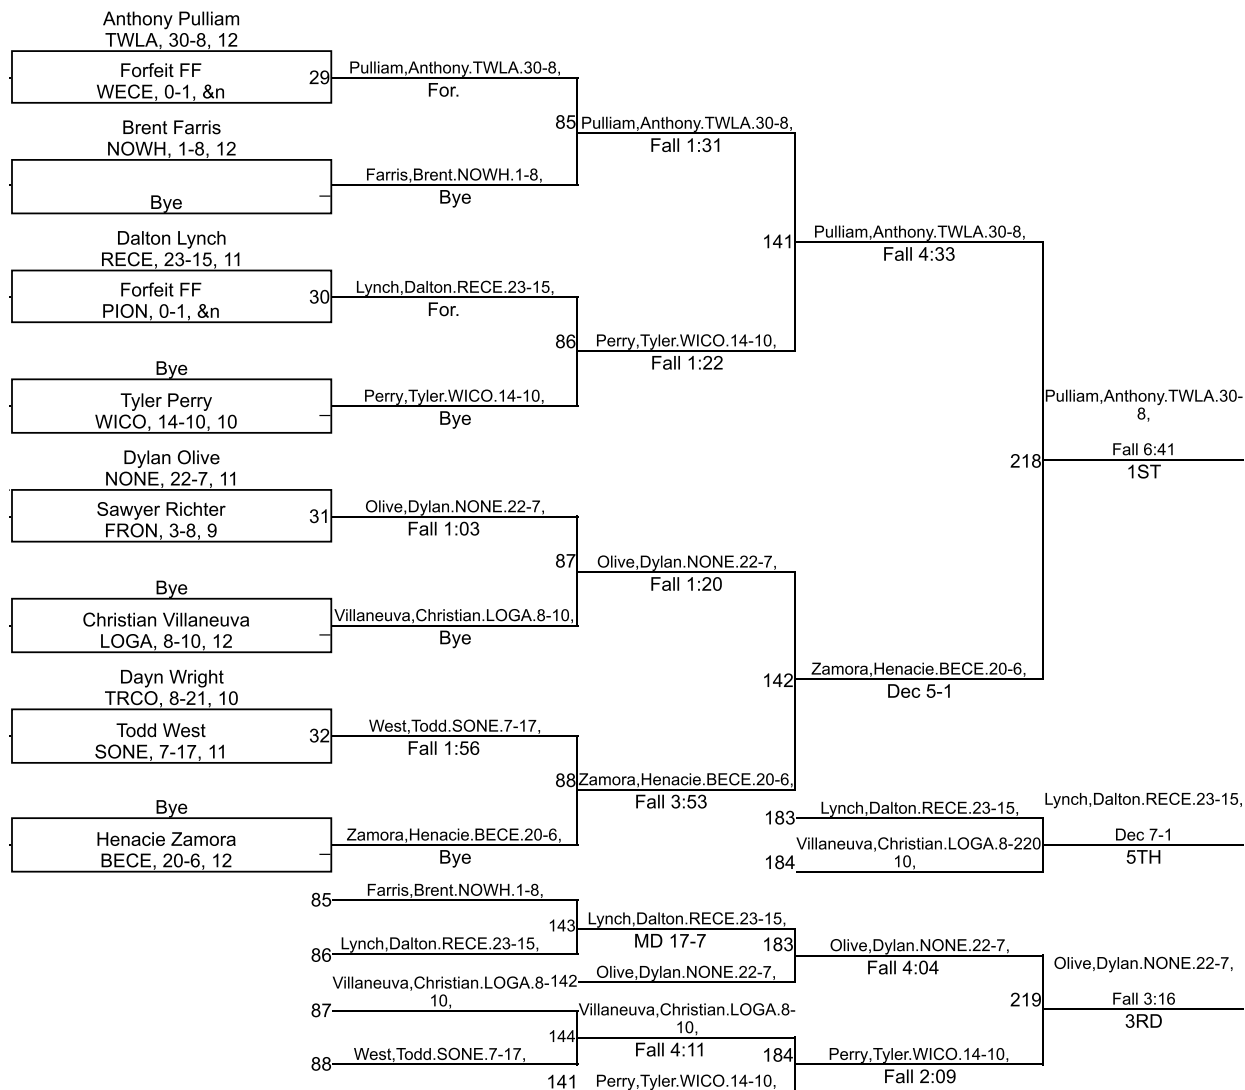

IHSAA Sectional @ Twin Lakes

152