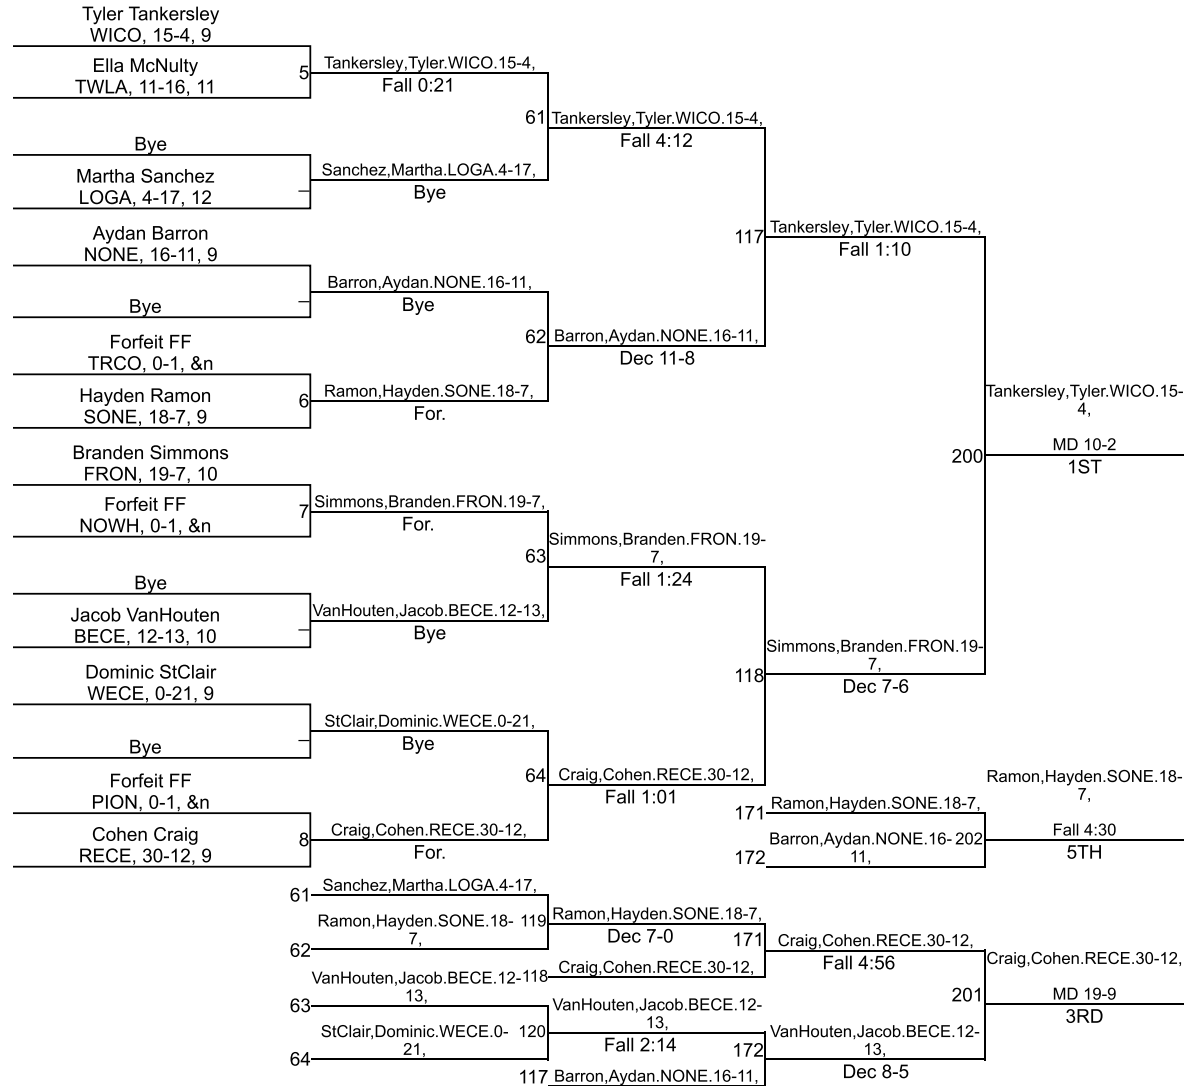

IHSAA Sectional @ Twin Lakes

113