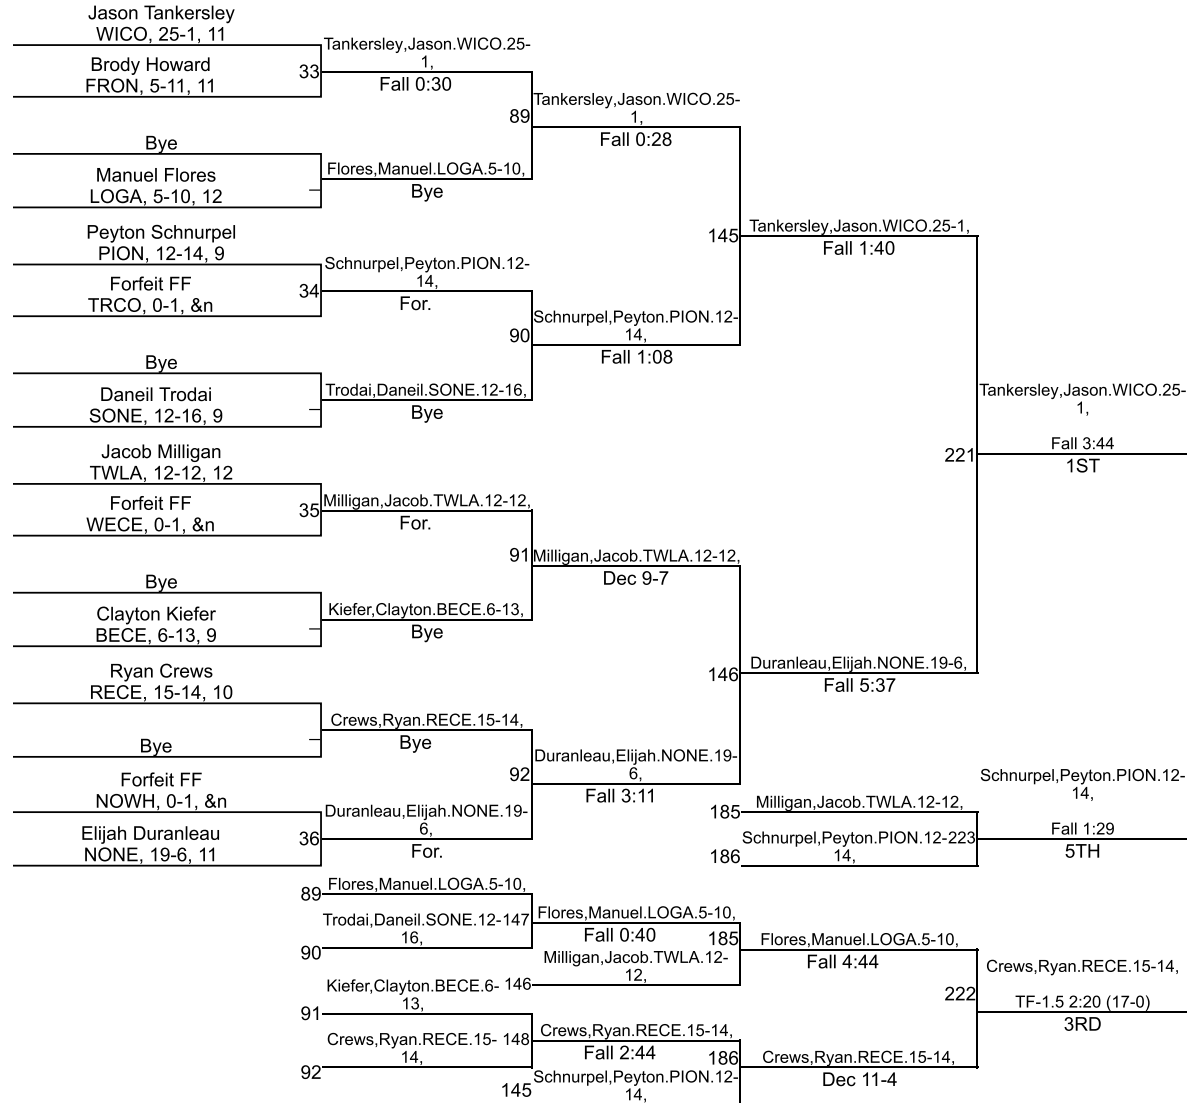

IHSAA Sectional @ Twin Lakes

160