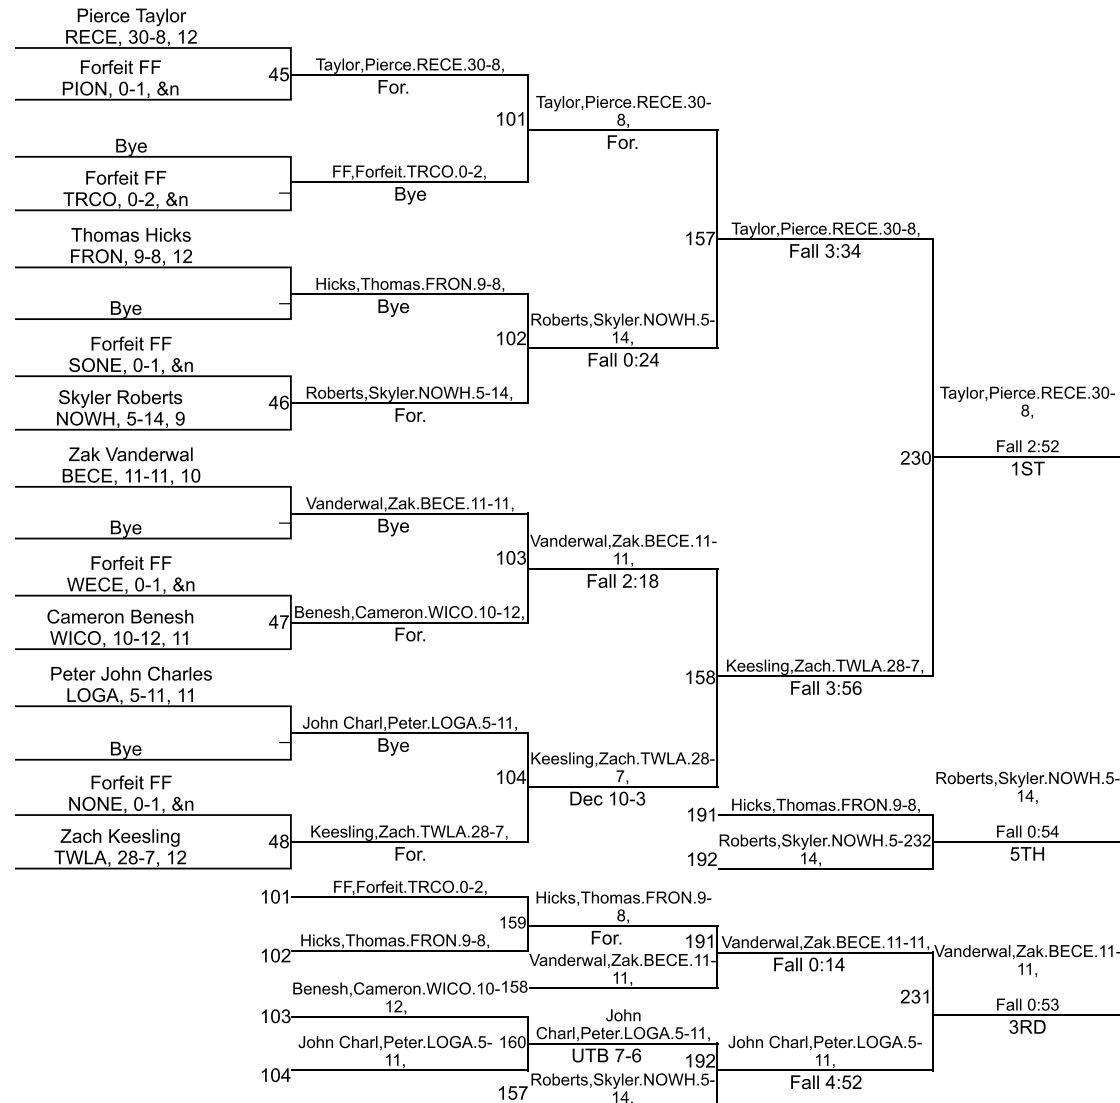

IHSAA Sectional @ Twin Lakes

195