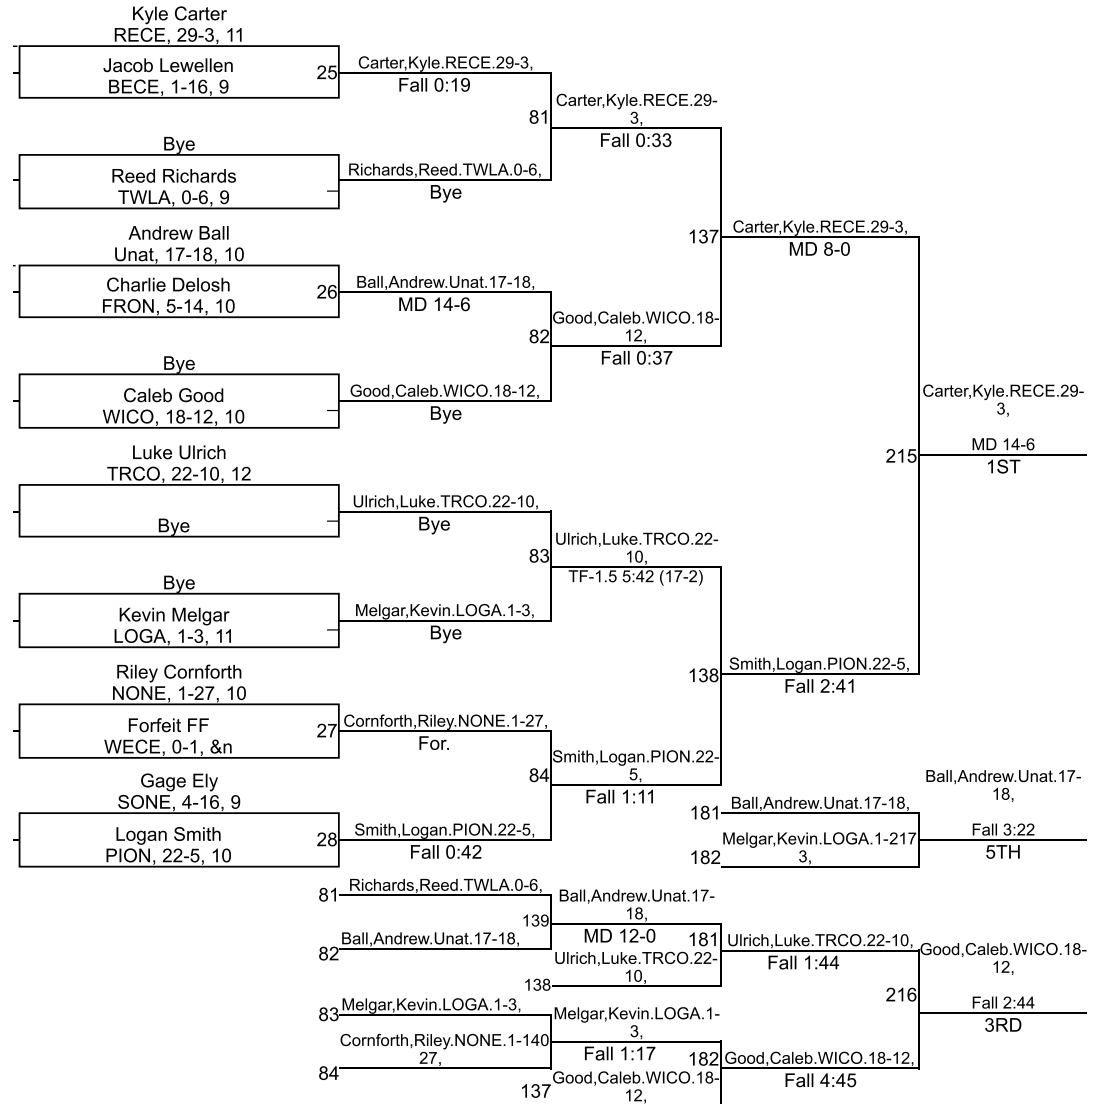

IHSAA Sectional @ Twin Lakes

145