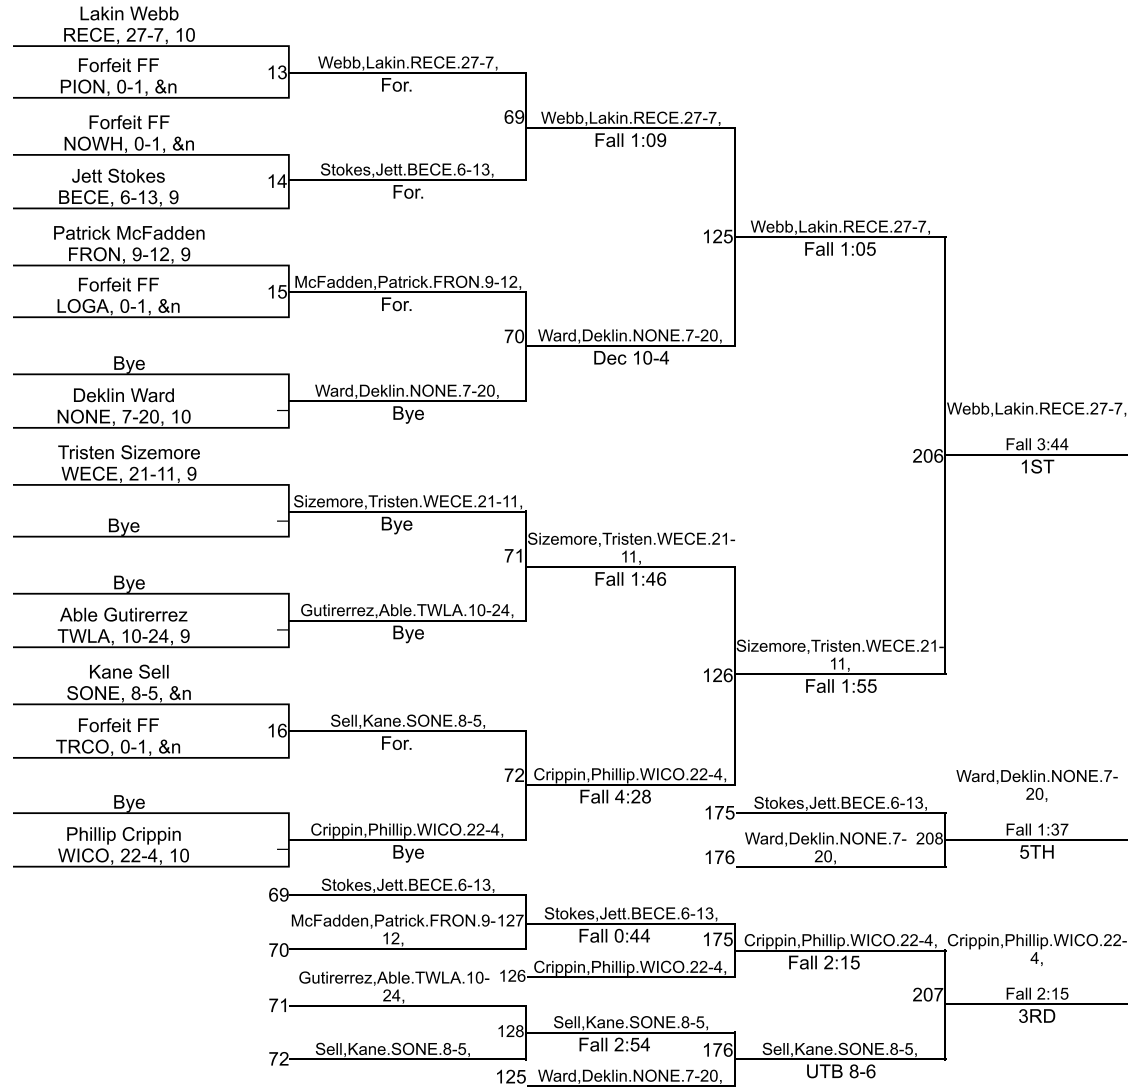

IHSAA Sectional @ Twin Lakes

126