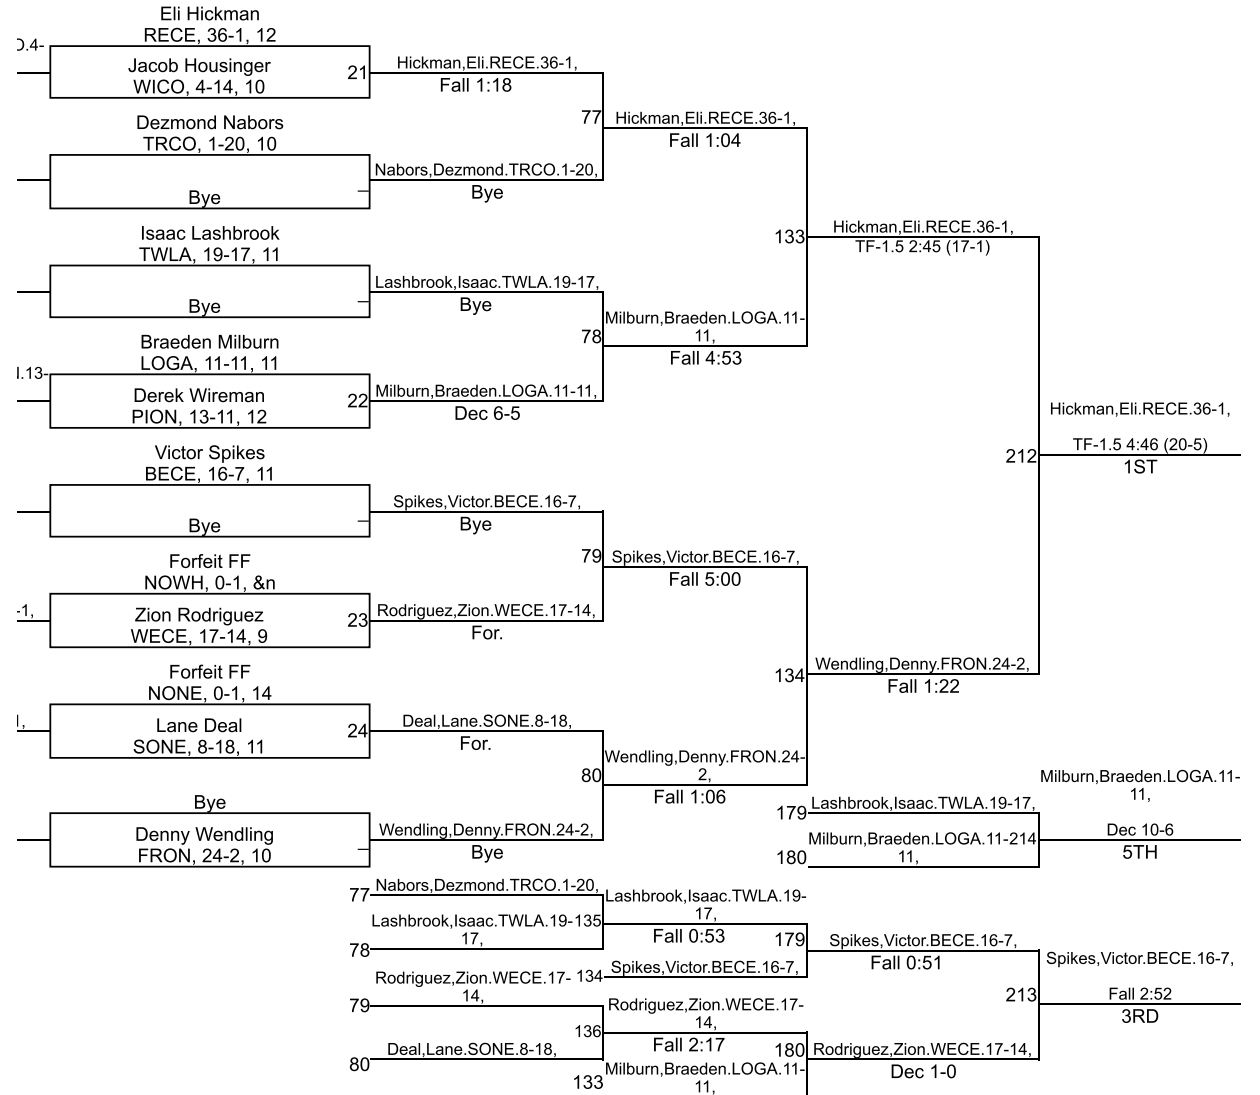

IHSAA Sectional @ Twin Lakes

138