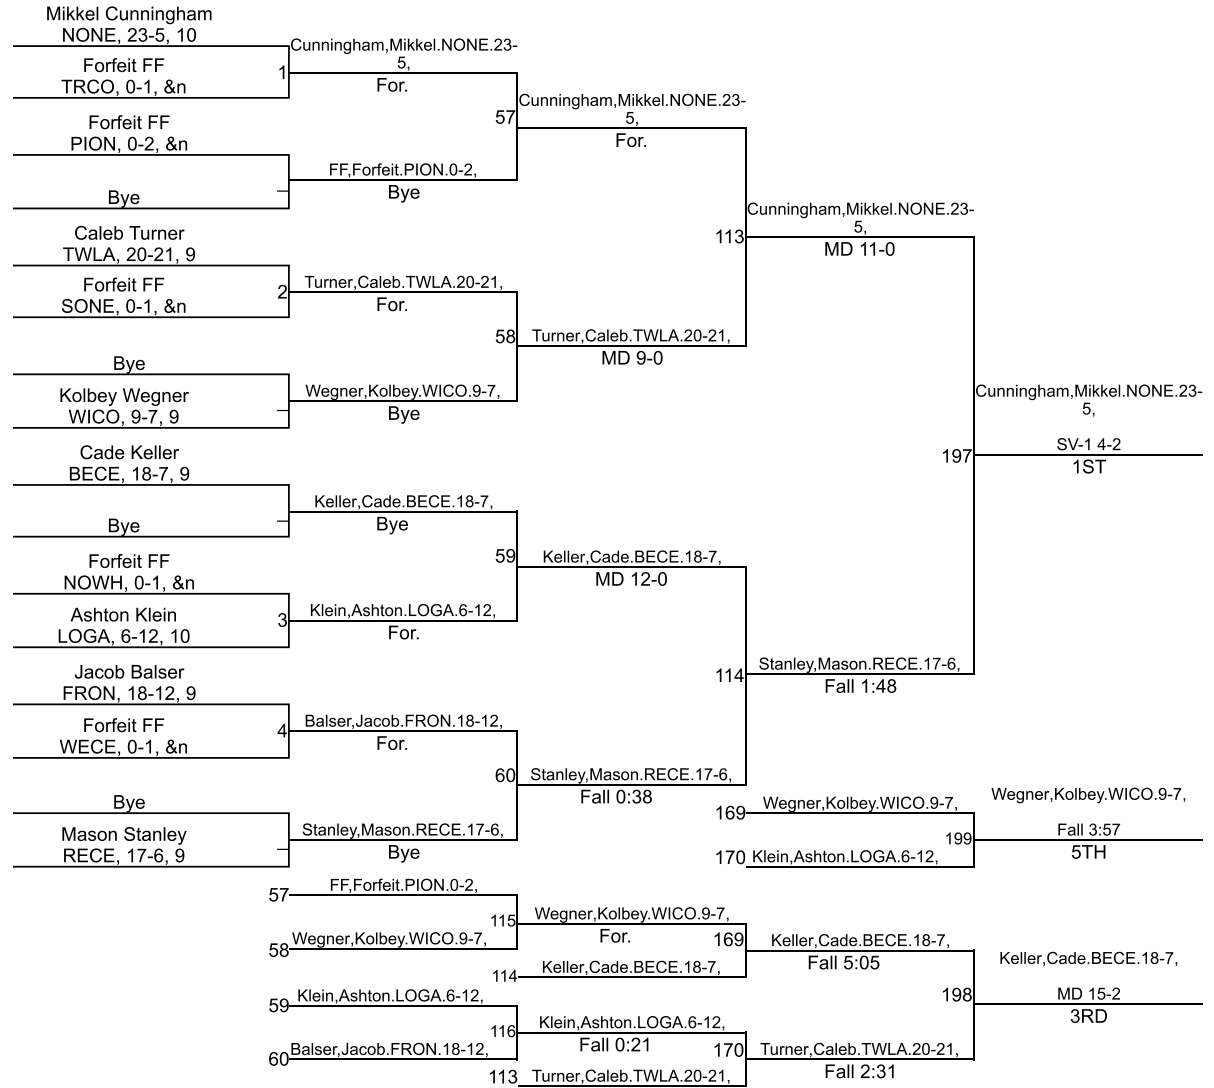

# IHSAA Sectional @ Twin Lakes

106