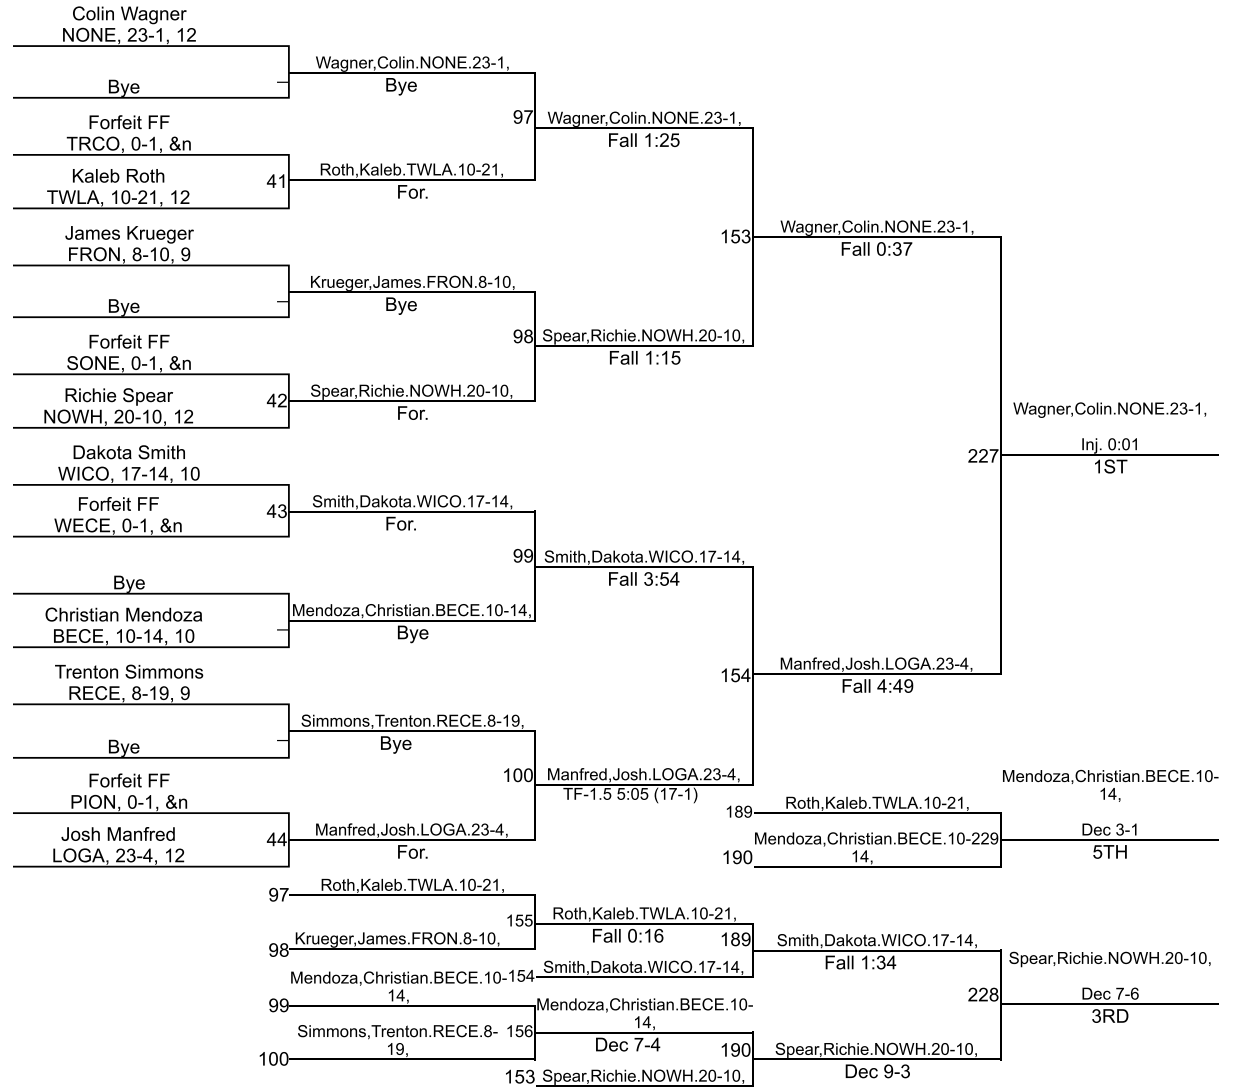

IHSAA Sectional @ Twin Lakes

182