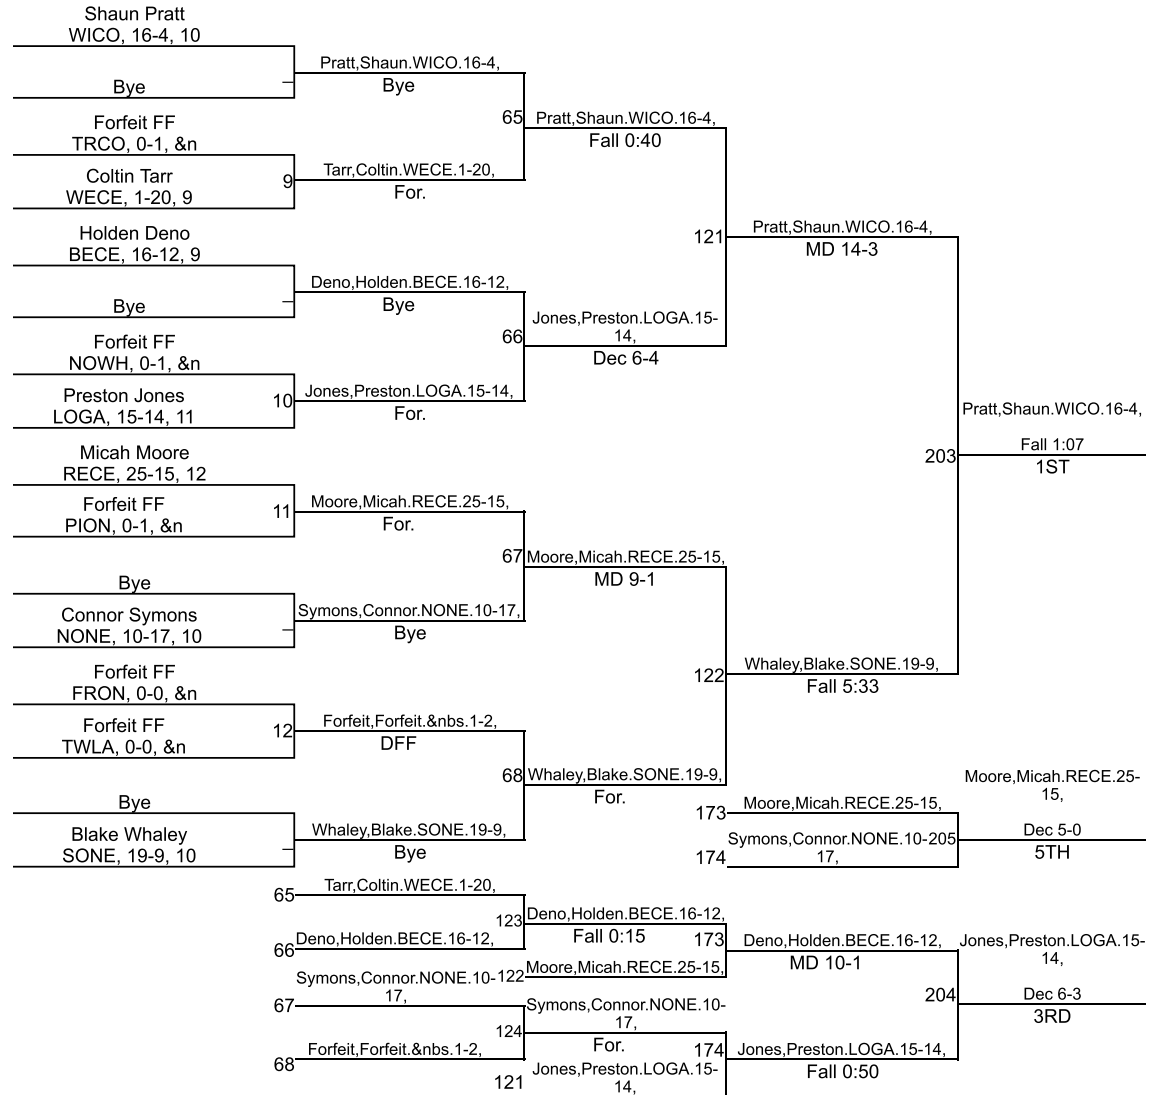

IHSAA Sectional @ Twin Lakes

120