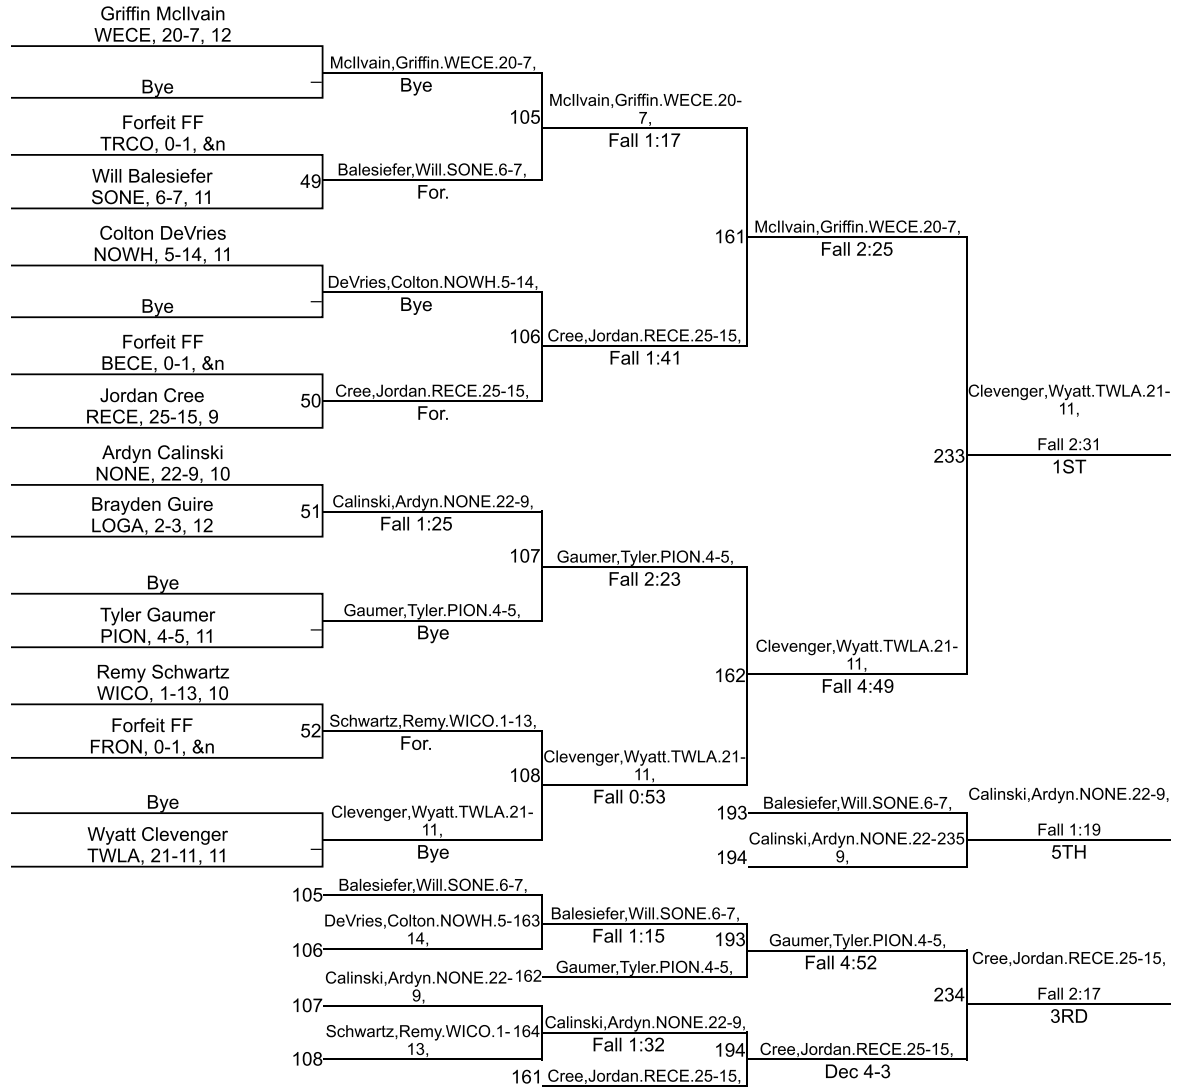

IHSAA Sectional @ Twin Lakes

220