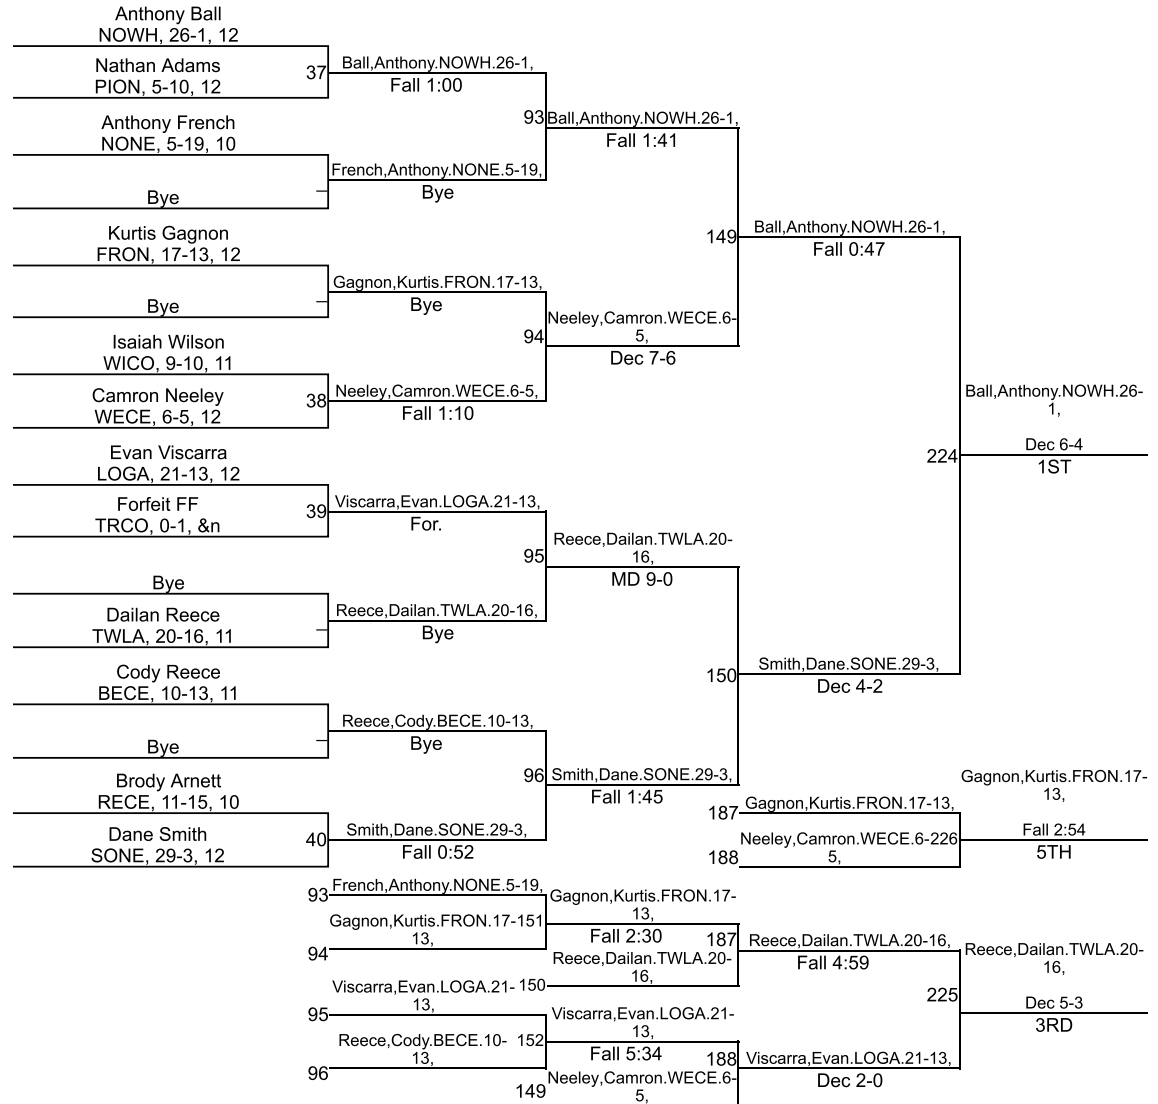

IHSAA Sectional @ Twin Lakes

170