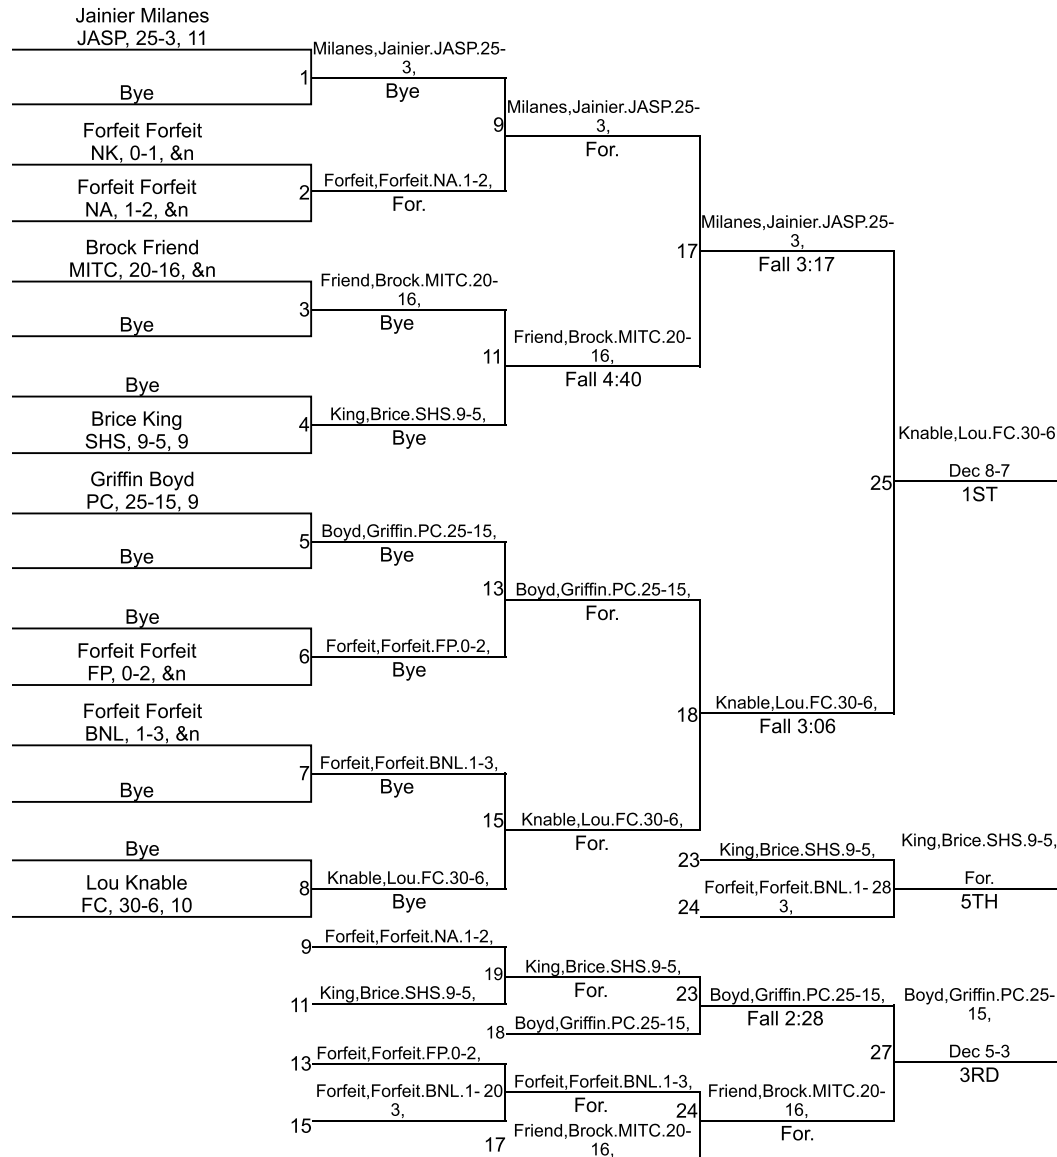

Team Scores

Printed on 02/01/2020 09:02 p.m.

Team Scores		
1	Floyd Central	244.0
2	Jasper	242.5
3	Southridge	166.0
4	New Albany	130.0
5	Pike Central	121.0
6	North Knox	97.0
7	Bedford North Lawrence	87.0
8	Forest Park	75.5
9	Mitchell	70.0

IHSAA Sectional @ Southridge

106

IHSAA Sectional @ Southridge

120

IHSAA Sectional @ Southridge

126

IHSAA Sectional @ Southridge

132

IHSAA Sectional @ Southridge

138

IHSAA Sectional @ Southridge

145

IHSAA Sectional @ Southridge

152

IHSAA Sectional @ Southridge

160