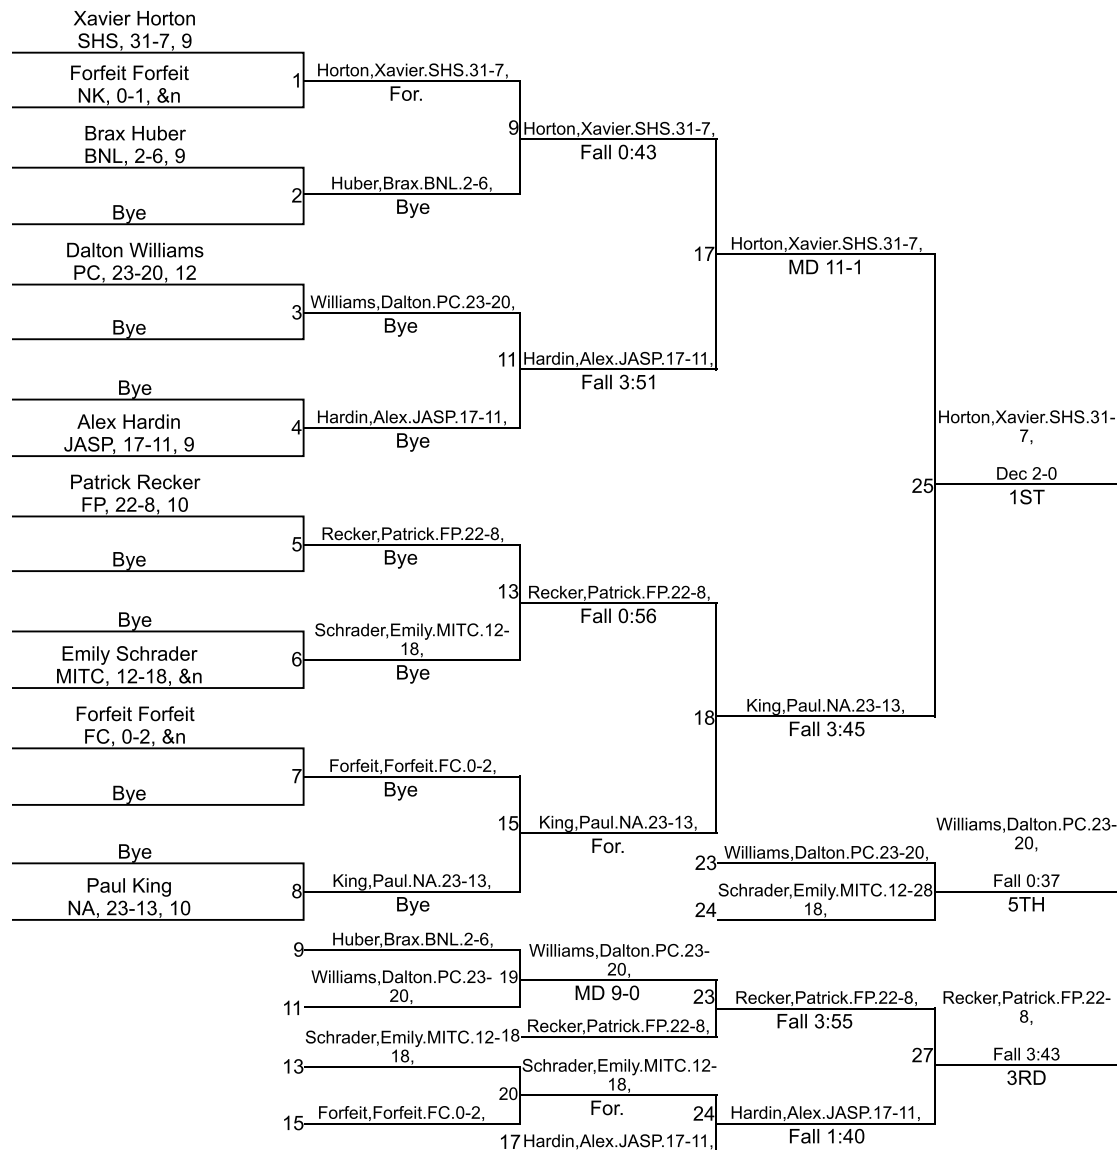

Team Scores

Printed on 02/01/2020 09:02 p.m.

Team Scores		
1	Floyd Central	244.0
2	Jasper	242.5
3	Southridge	166.0
4	New Albany	130.0
5	Pike Central	121.0
6	North Knox	97.0
7	Bedford North Lawrence	87.0
8	Forest Park	75.5
9	Mitchell	70.0

IHSAA Sectional @ Southridge

106

IHSAA Sectional @ Southridge

120

IHSAA Sectional @ Southridge

126

IHSAA Sectional @ Southridge

132

IHSAA Sectional @ Southridge

138

IHSAA Sectional @ Southridge

145

IHSAA Sectional @ Southridge

152

IHSAA Sectional @ Southridge

160