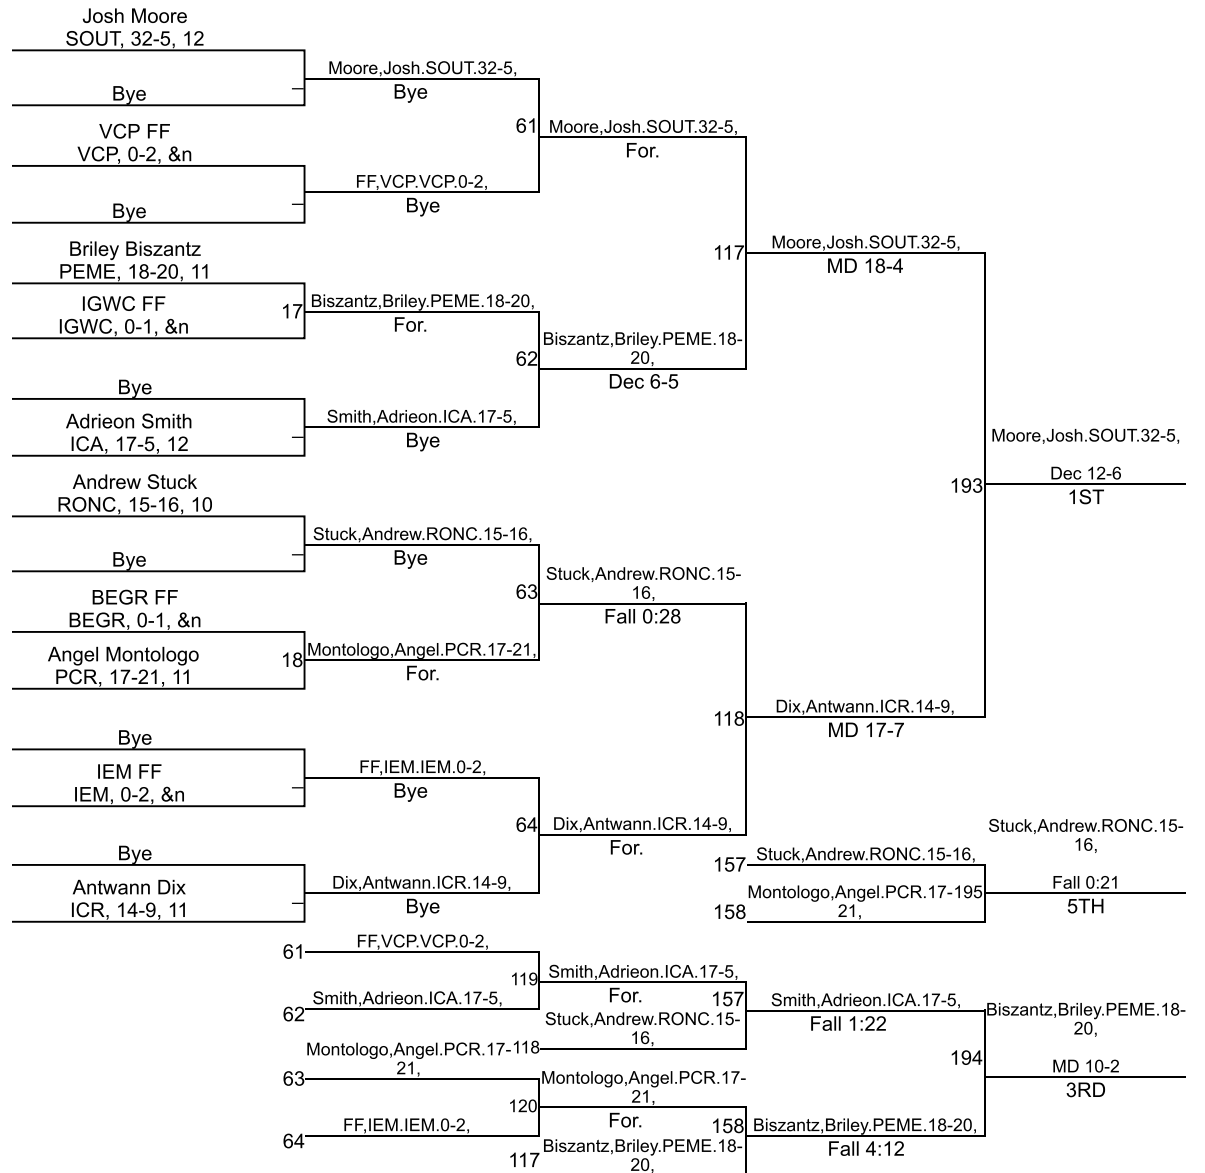

Team Scores

Printed on 02/01/2020 08:57 p.m.

| Team Scores | | |
|-------------|--|-------|
| 1 | Perry Meridian | 282.0 |
| 2 | Roncalli | 278.5 |
| 3 | Southport | 240.5 |
| 4 | Beech Grove | 111.0 |
| 5 | Indianapolis Cardinal Ritter | 98.0 |
| 6 | Providence Cristo Rey | 61.0 |
| 7 | Indianapolis George Washington Community | 39.0 |
| 8 | Indianapolis Crispus Attucks | 33.0 |
| 9 | Victory College Prep | 16.0 |
| 10 | Indianapolis Emmerich Manual | 0.0 |

IHSAA Sectional @ Southport

106

IHSAA Sectional @ Southport

120

IHSAA Sectional @ Southport

160

IHSAA Sectional @ Southport

182