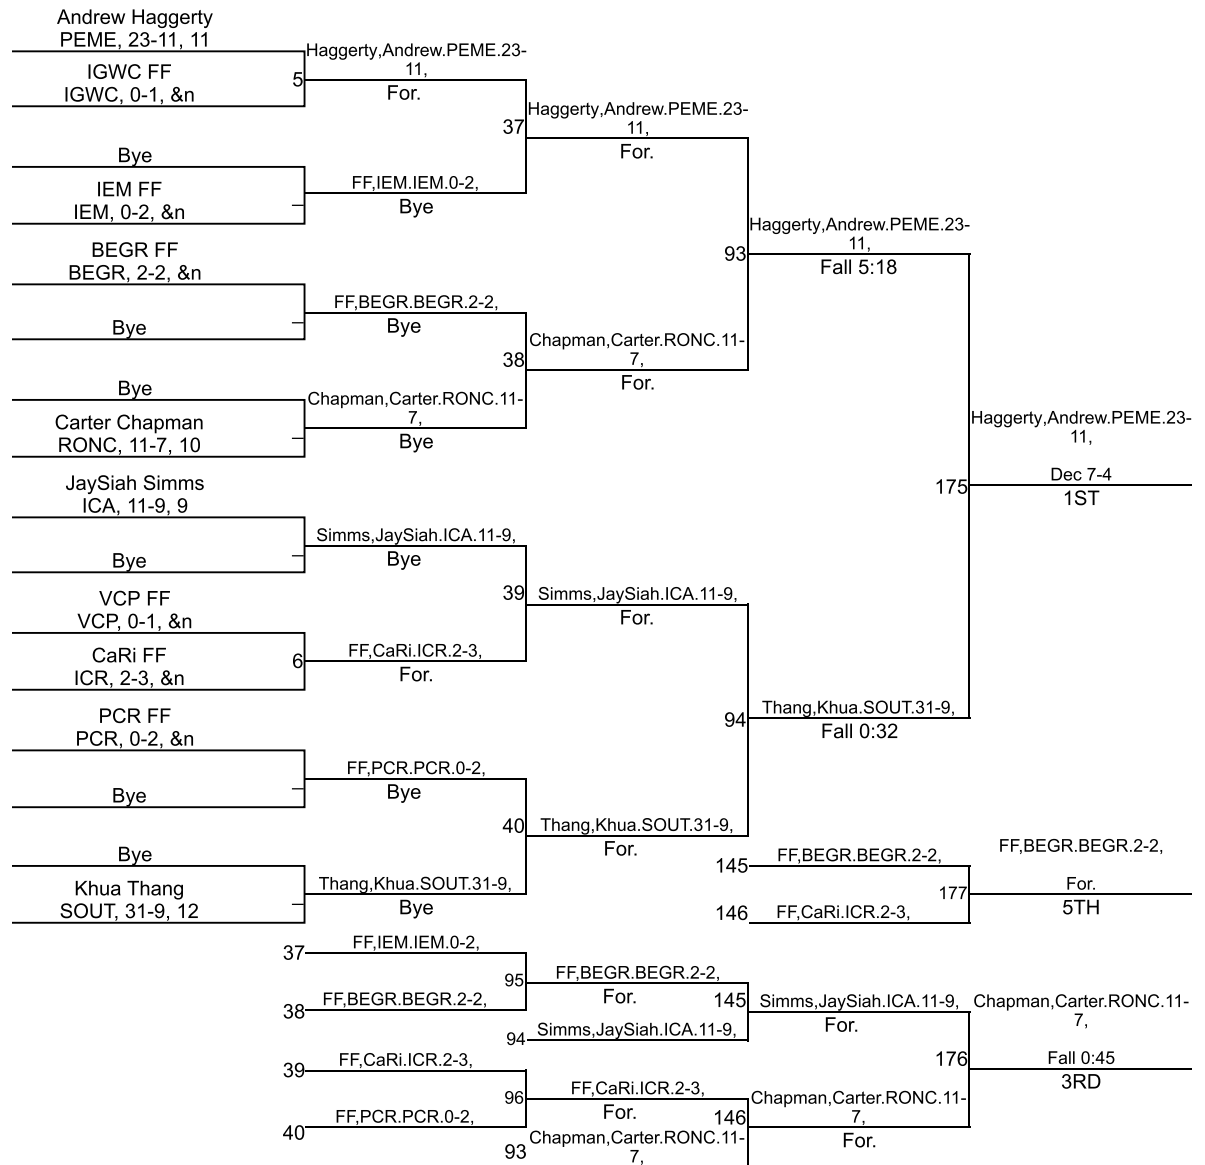

Team Scores

Printed on 02/01/2020 08:57 p.m.

| Team Scores | | |
|-------------|--|-------|
| 1 | Perry Meridian | 282.0 |
| 2 | Roncalli | 278.5 |
| 3 | Southport | 240.5 |
| 4 | Beech Grove | 111.0 |
| 5 | Indianapolis Cardinal Ritter | 98.0 |
| 6 | Providence Cristo Rey | 61.0 |
| 7 | Indianapolis George Washington Community | 39.0 |
| 8 | Indianapolis Crispus Attucks | 33.0 |
| 9 | Victory College Prep | 16.0 |
| 10 | Indianapolis Emmerich Manual | 0.0 |

IHSAA Sectional @ Southport

106

IHSAA Sectional @ Southport

120

IHSAA Sectional @ Southport

160

IHSAA Sectional @ Southport

182