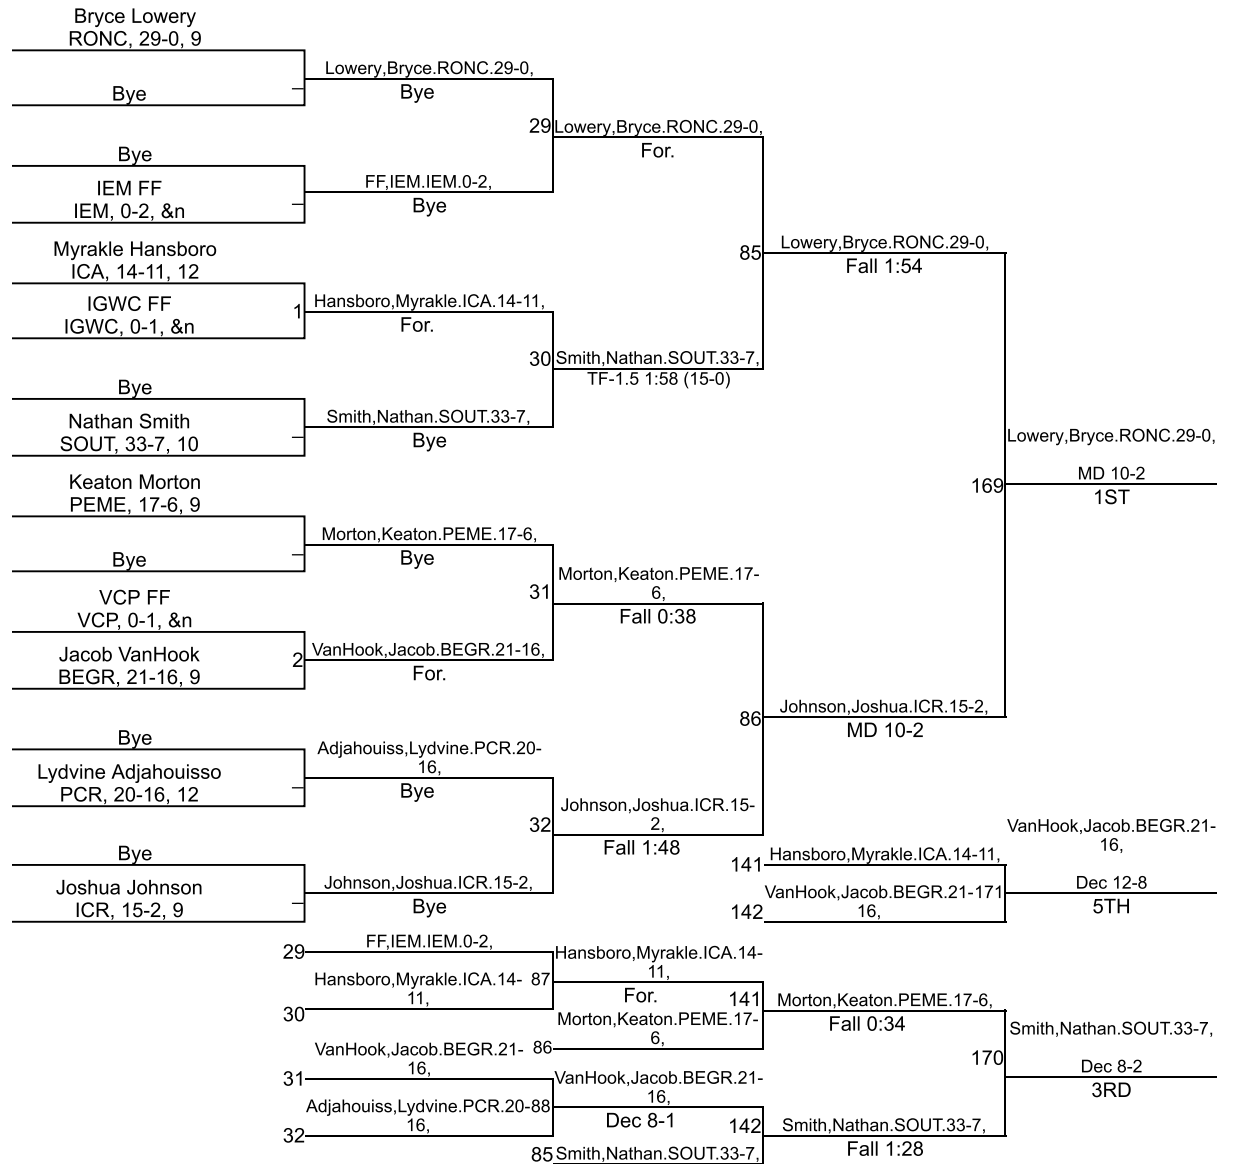

Team Scores

Printed on 02/01/2020 08:57 p.m.

| Team Scores | | |
|-------------|--|-------|
| 1 | Perry Meridian | 282.0 |
| 2 | Roncalli | 278.5 |
| 3 | Southport | 240.5 |
| 4 | Beech Grove | 111.0 |
| 5 | Indianapolis Cardinal Ritter | 98.0 |
| 6 | Providence Cristo Rey | 61.0 |
| 7 | Indianapolis George Washington Community | 39.0 |
| 8 | Indianapolis Crispus Attucks | 33.0 |
| 9 | Victory College Prep | 16.0 |
| 10 | Indianapolis Emmerich Manual | 0.0 |

IHSAA Sectional @ Southport

106

IHSAA Sectional @ Southport

120

IHSAA Sectional @ Southport

160

IHSAA Sectional @ Southport

182