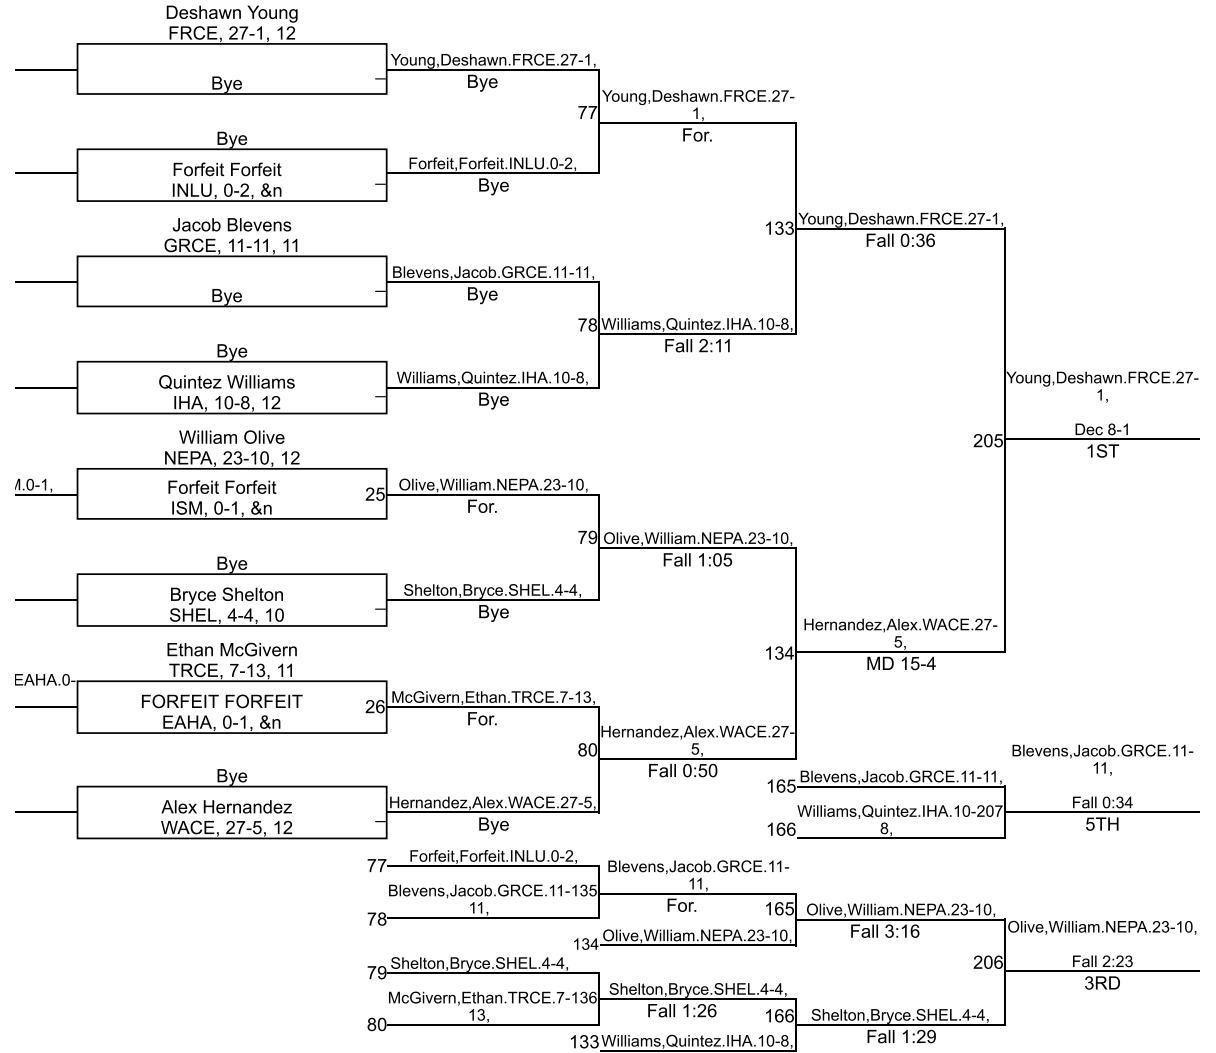

Team Scores

Printed on 02/01/2020 08:54 p.m.

Team Scores		
1	Warren Central	296.5
2	Franklin Central	187.5
3	Greenfield-Central	177.5
4	New Palestine	166.5
5	Indianapolis Lutheran	99.0
6	Indianapolis Scecina Memorial	93.5
7	Triton Central	76.5
8	Shelbyville	66.0
9	Eastern Hancock	30.0
10	Indianapolis Howe Academy	21.0

IHSAA Sectional @ Shelbyville

106

IHSAA Sectional @ Shelbyville

132

IHSAA Sectional @ Shelbyville

138

IHSAA Sectional @ Shelbyville

145

IHSAA Sectional @ Shelbyville

170

IHSAA Sectional @ Shelbyville

182

IHSAA Sectional @ Shelbyville

220

IHSAA Sectional @ Shelbyville

285