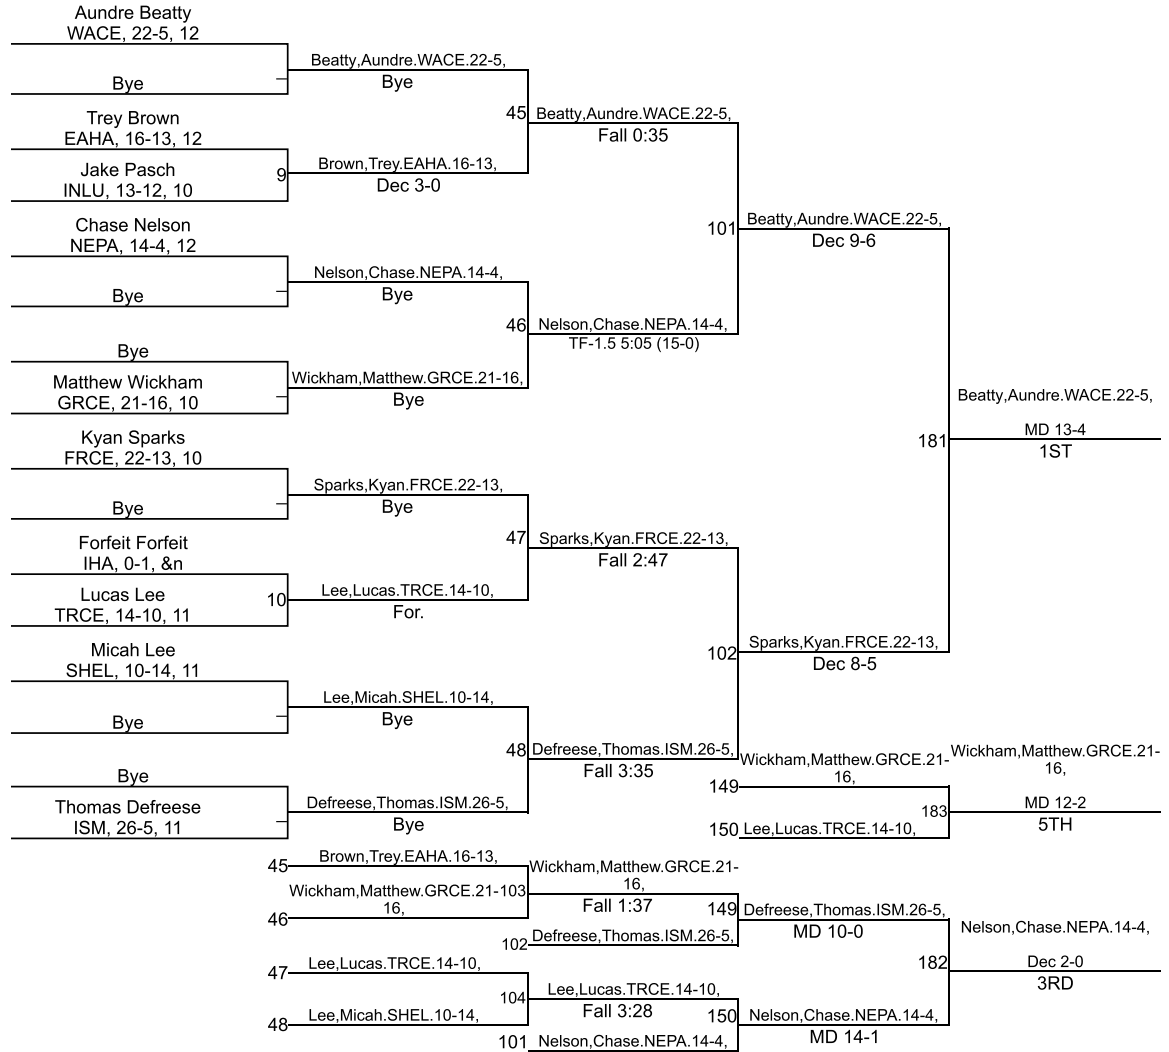

Team Scores

Printed on 02/01/2020 08:54 p.m.

Team Scores		
1	Warren Central	296.5
2	Franklin Central	187.5
3	Greenfield-Central	177.5
4	New Palestine	166.5
5	Indianapolis Lutheran	99.0
6	Indianapolis Scecina Memorial	93.5
7	Triton Central	76.5
8	Shelbyville	66.0
9	Eastern Hancock	30.0
10	Indianapolis Howe Academy	21.0

IHSAA Sectional @ Shelbyville

106

IHSAA Sectional @ Shelbyville

132

IHSAA Sectional @ Shelbyville

138

IHSAA Sectional @ Shelbyville

145