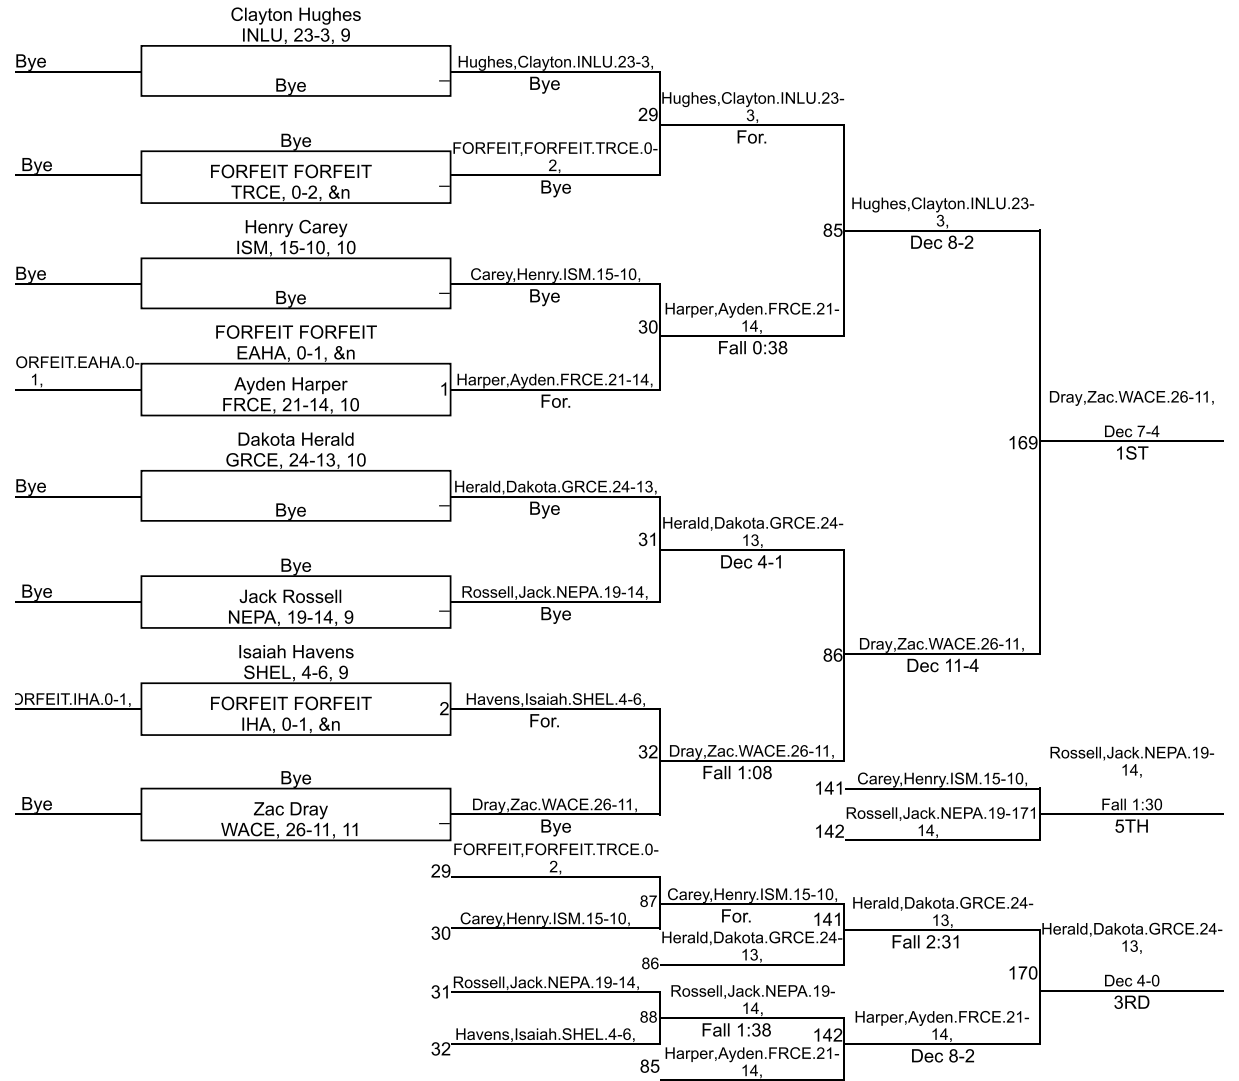

Team Scores

Printed on 02/01/2020 08:54 p.m.

Team Scores		
1	Warren Central	296.5
2	Franklin Central	187.5
3	Greenfield-Central	177.5
4	New Palestine	166.5
5	Indianapolis Lutheran	99.0
6	Indianapolis Scecina Memorial	93.5
7	Triton Central	76.5
8	Shelbyville	66.0
9	Eastern Hancock	30.0
10	Indianapolis Howe Academy	21.0

IHSAA Sectional @ Shelbyville

106

IHSAA Sectional @ Shelbyville

132

IHSAA Sectional @ Shelbyville

138

IHSAA Sectional @ Shelbyville

145