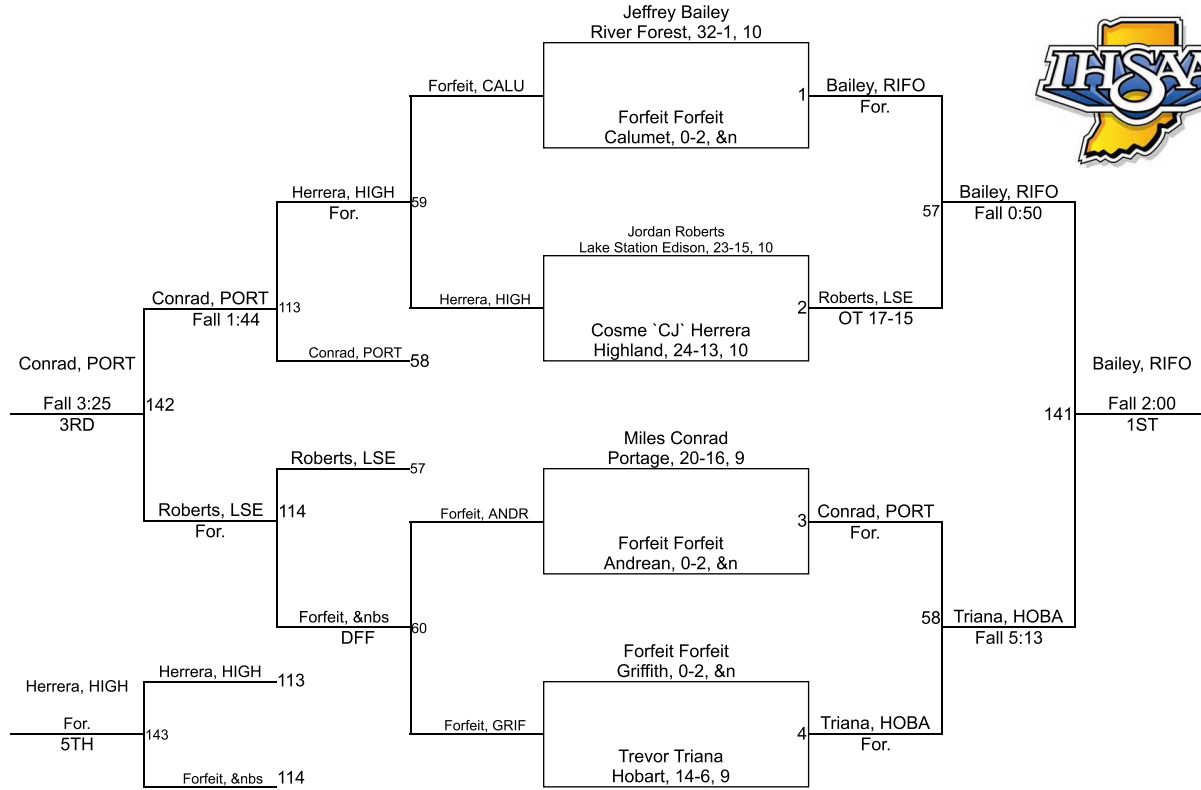

Team Scores

Printed on 02/01/2020 08:41 p.m.

Team Scores		
1	Hobart	291.0
2	Portage	270.0
3	River Forest	144.0
4	Highland	141.5
5	Calumet	106.0
6	Griffith	96.0
7	Lake Station Edison	90.0
8	Andrean	79.0

IHSAA Sectional @ Portage

106

IHSAA Sectional @ Portage

113

IHSAA Sectional @ Portage

120

IHSAA Sectional @ Portage

138

IHSAA Sectional @ Portage