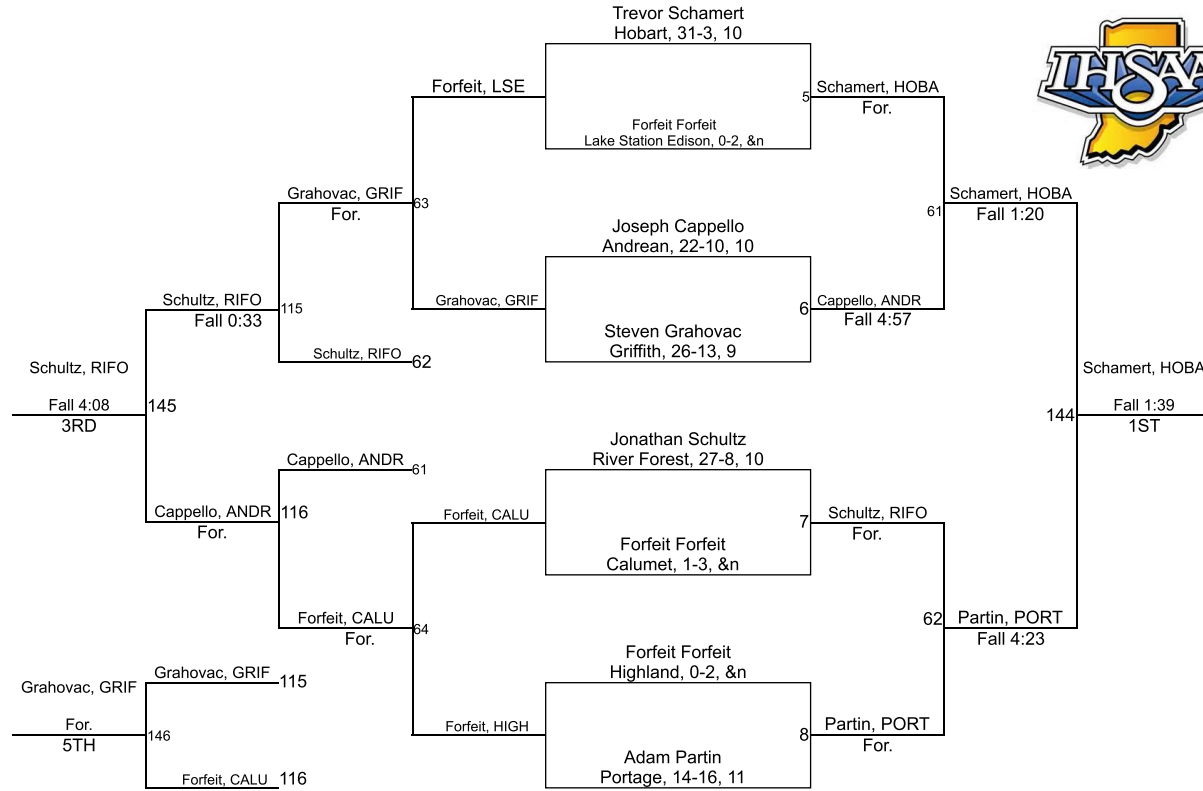

Team Scores

Printed on 02/01/2020 08:41 p.m.

Team Scores		
1	Hobart	291.0
2	Portage	270.0
3	River Forest	144.0
4	Highland	141.5
5	Calumet	106.0
6	Griffith	96.0
7	Lake Station Edison	90.0
8	Andrean	79.0

IHSAA Sectional @ Portage

106

IHSAA Sectional @ Portage

113

IHSAA Sectional @ Portage

120

IHSAA Sectional @ Portage

138

IHSAA Sectional @ Portage