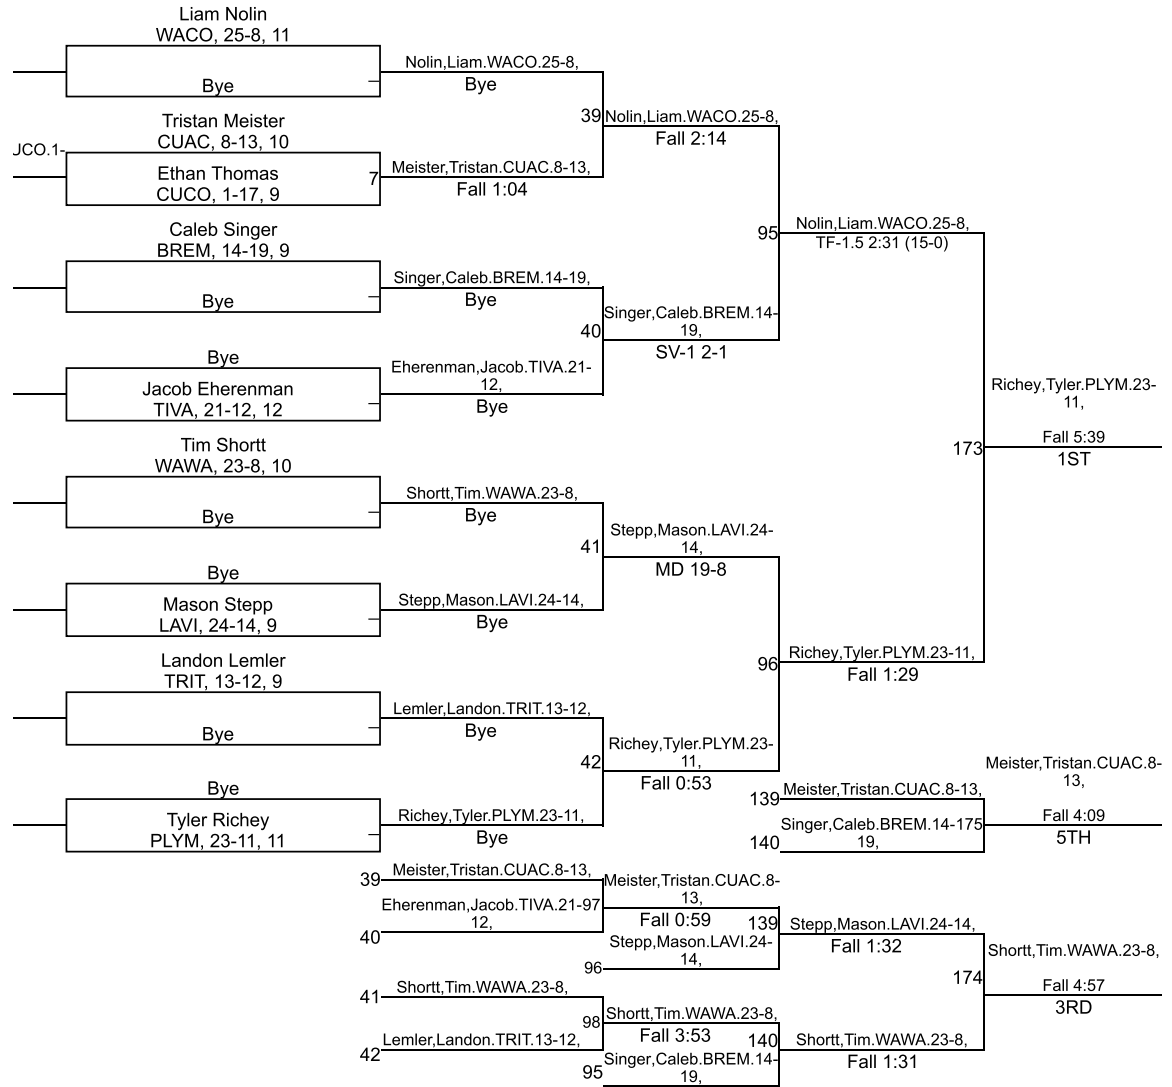

IHSAA Sectional @ Plymouth

145