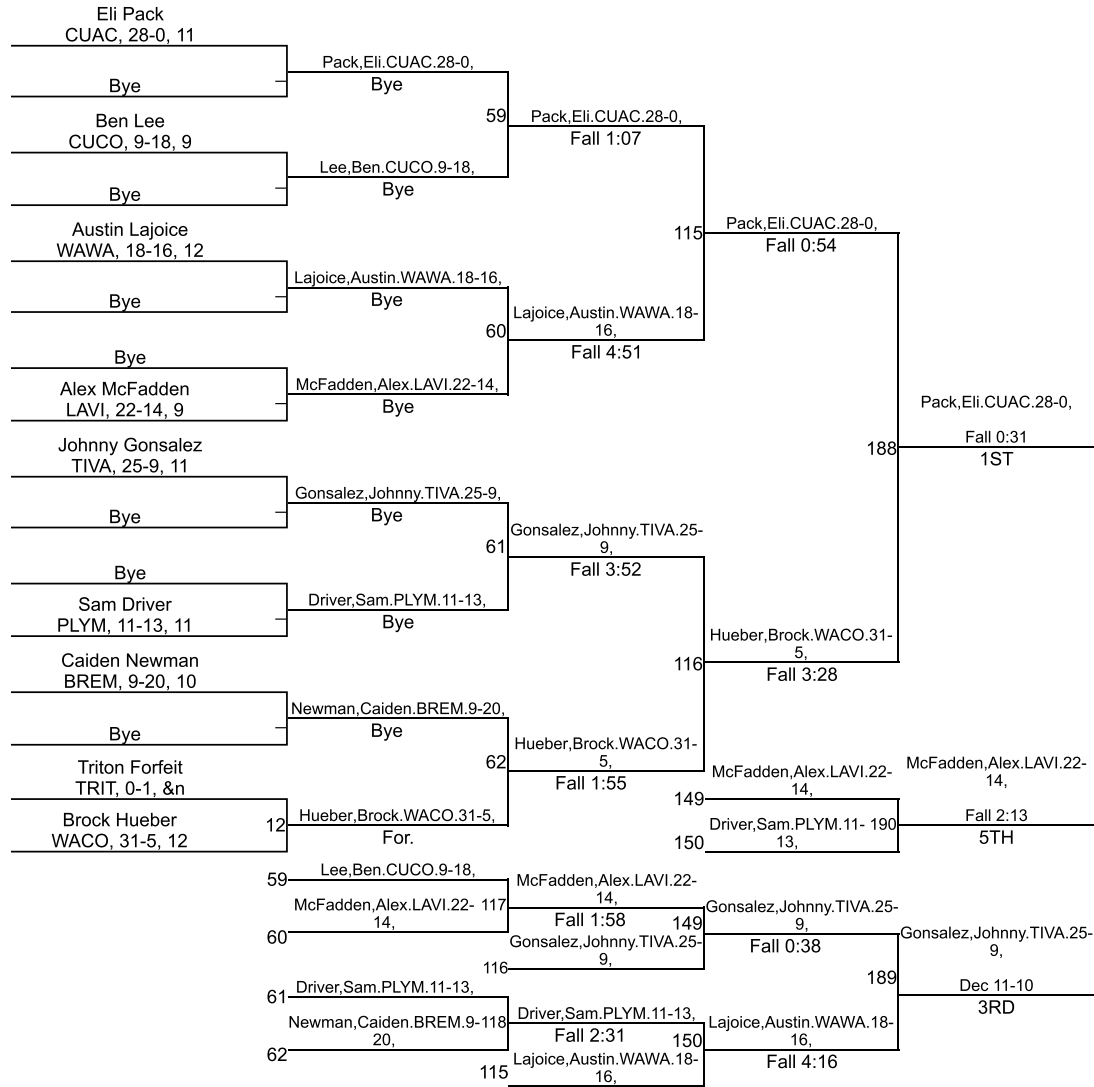

# IHSAA Sectional @ Plymouth

170

# IHSAA Sectional @ Plymouth

195