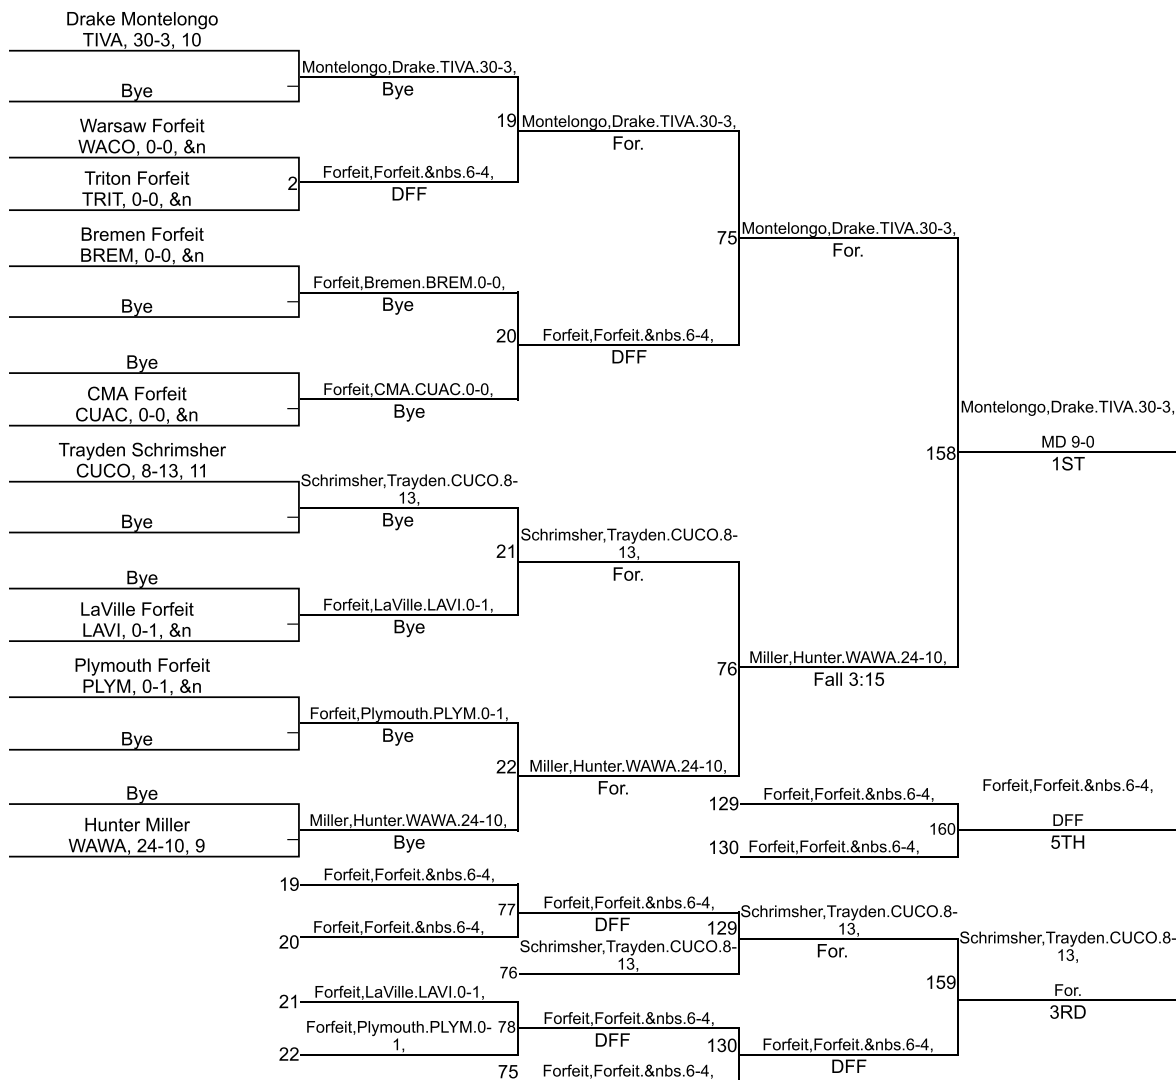

IHSAA Sectional @ Plymouth

113