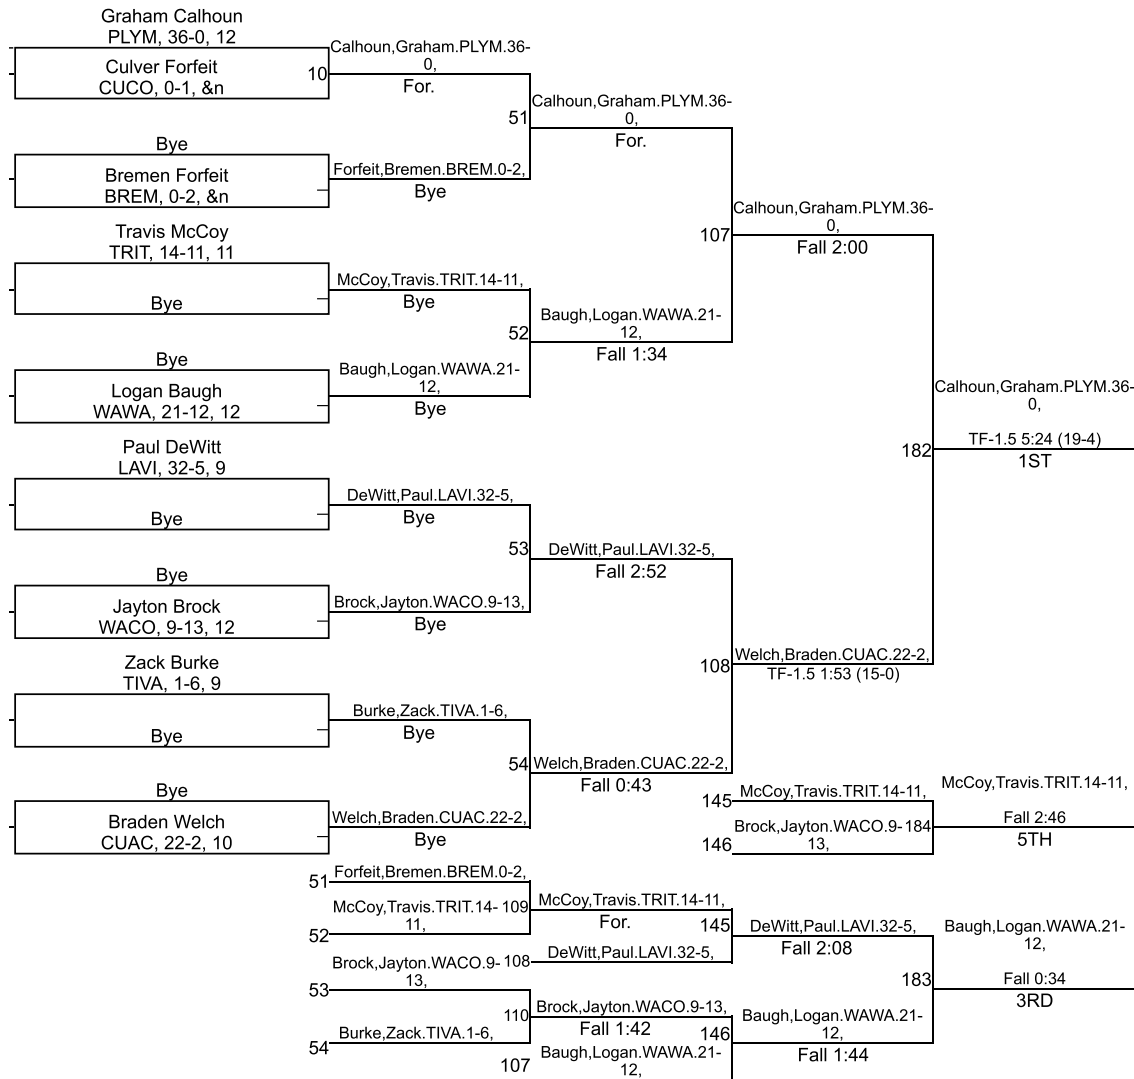

IHSAA Sectional @ Plymouth

170