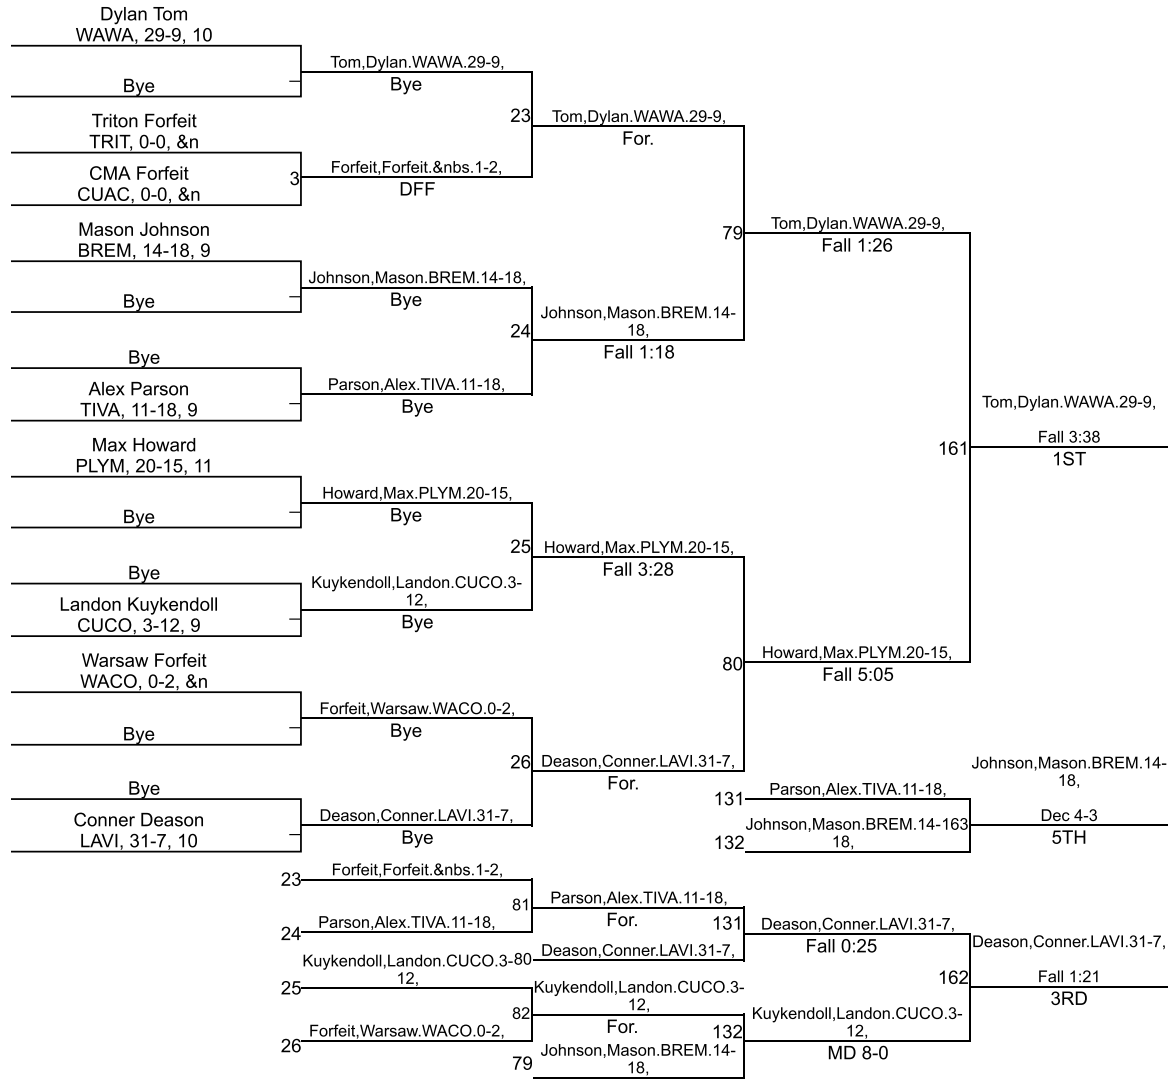

IHSAA Sectional @ Plymouth

120