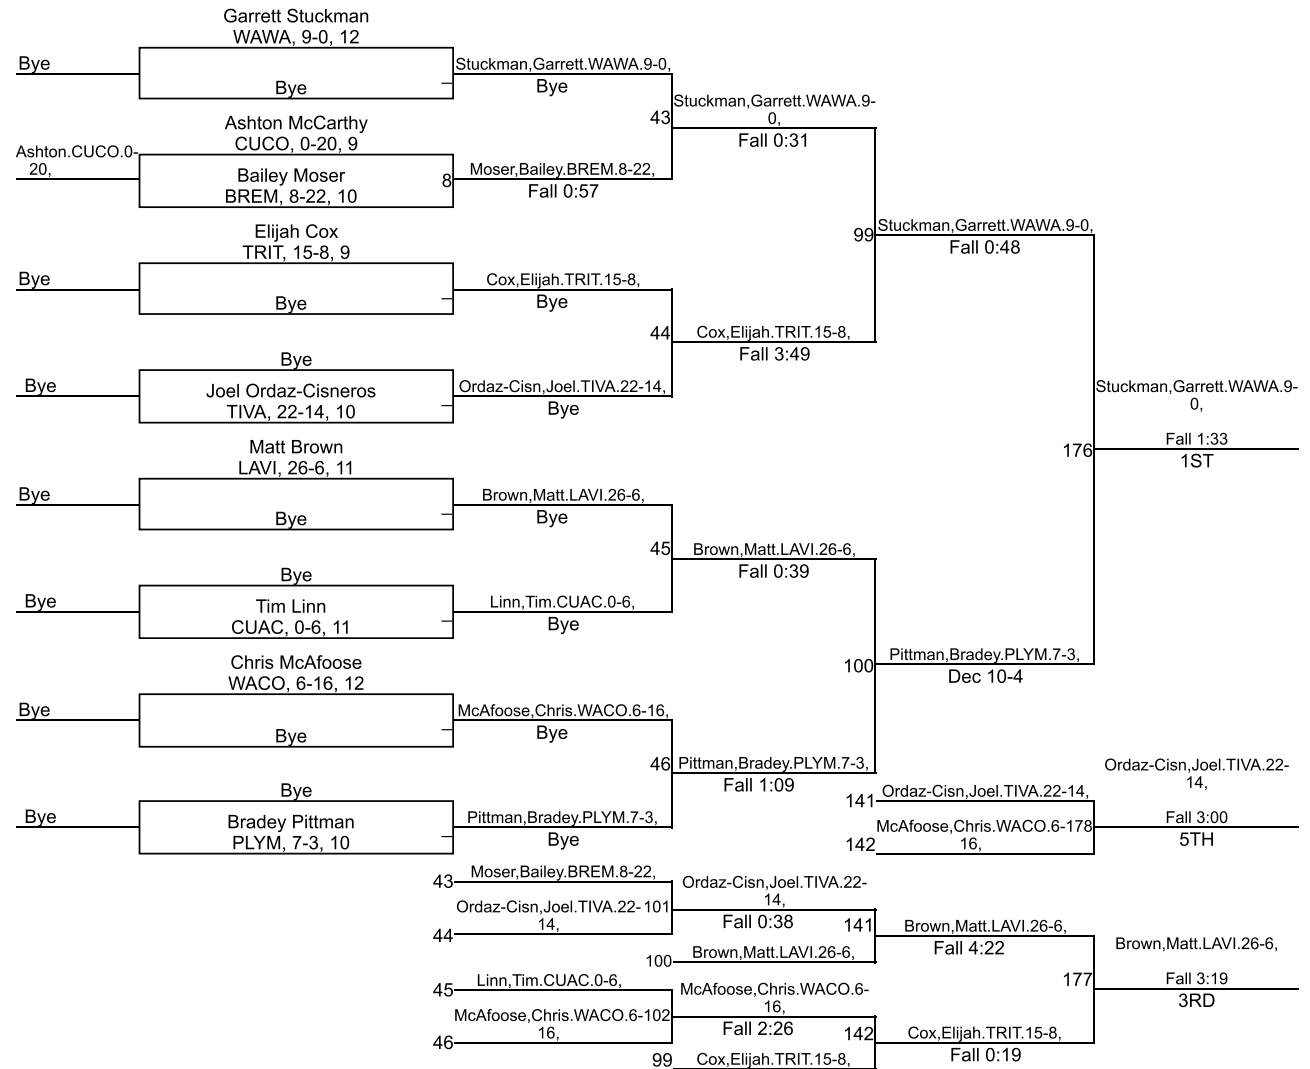

# IHSAA Sectional @ Plymouth

145

# IHSAA Sectional @ Plymouth

152