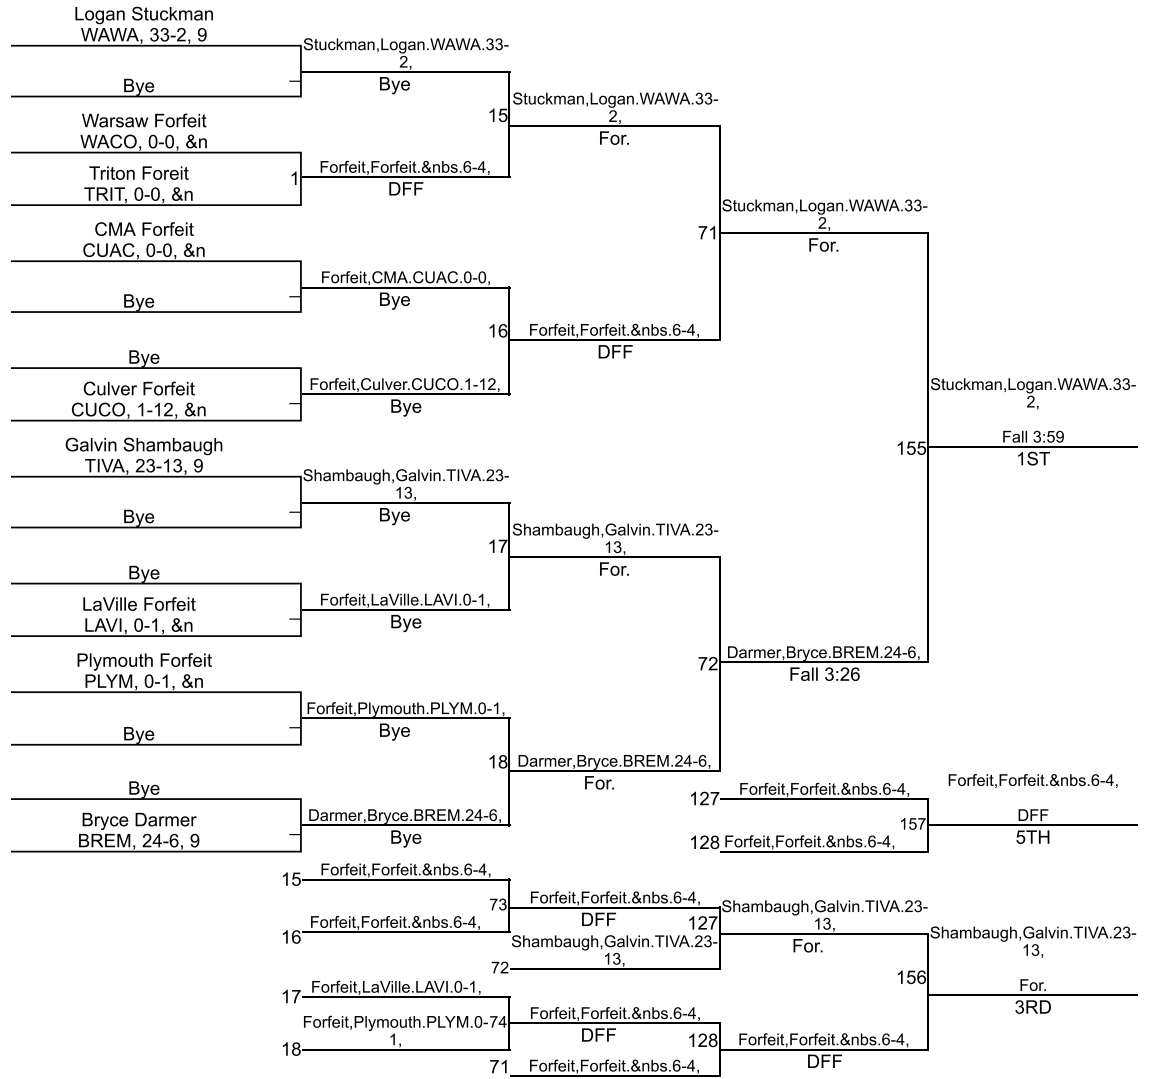

# IHSAA Sectional @ Plymouth

106