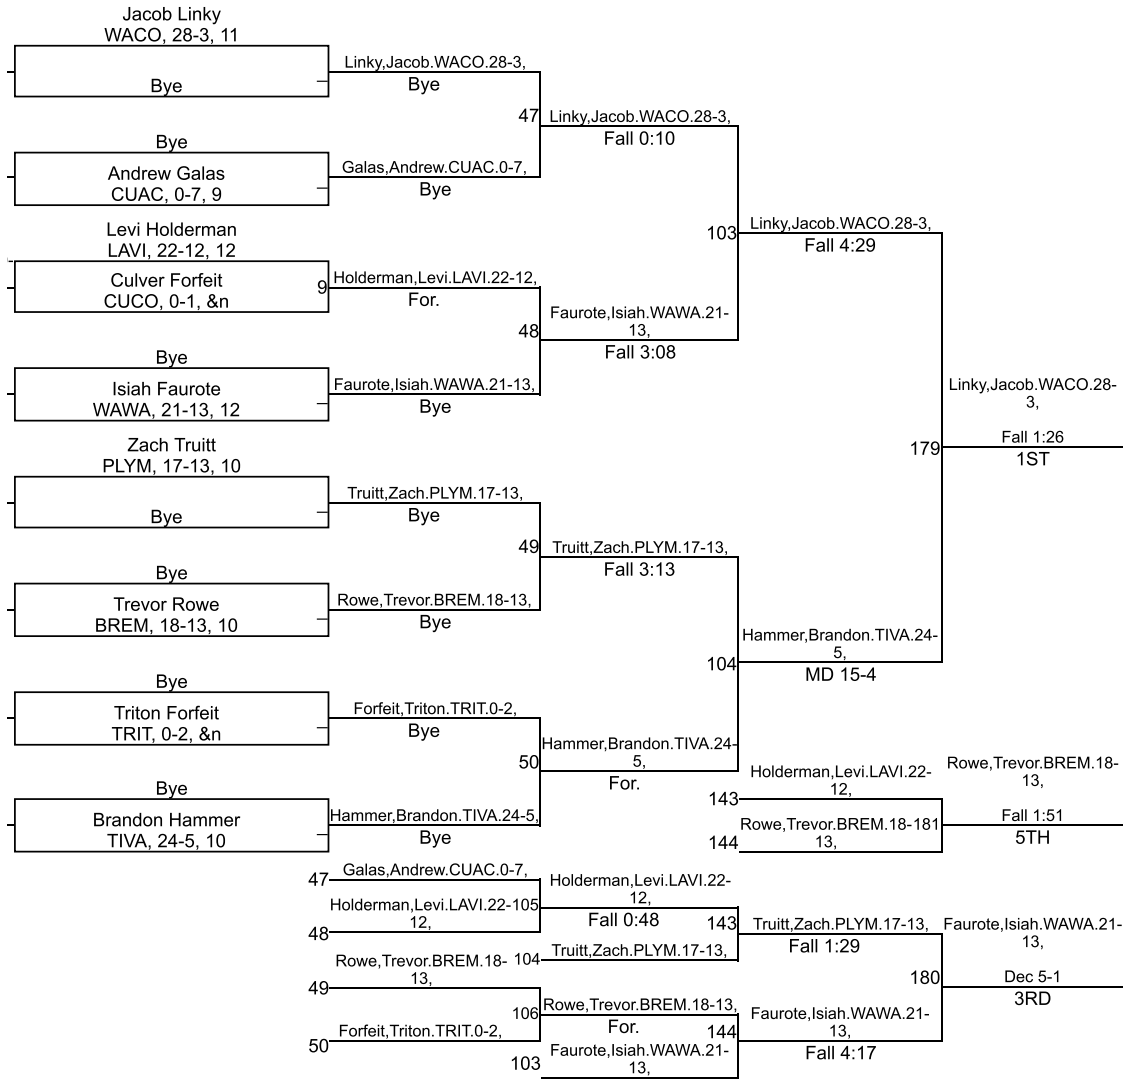

IHSAA Sectional @ Plymouth

160