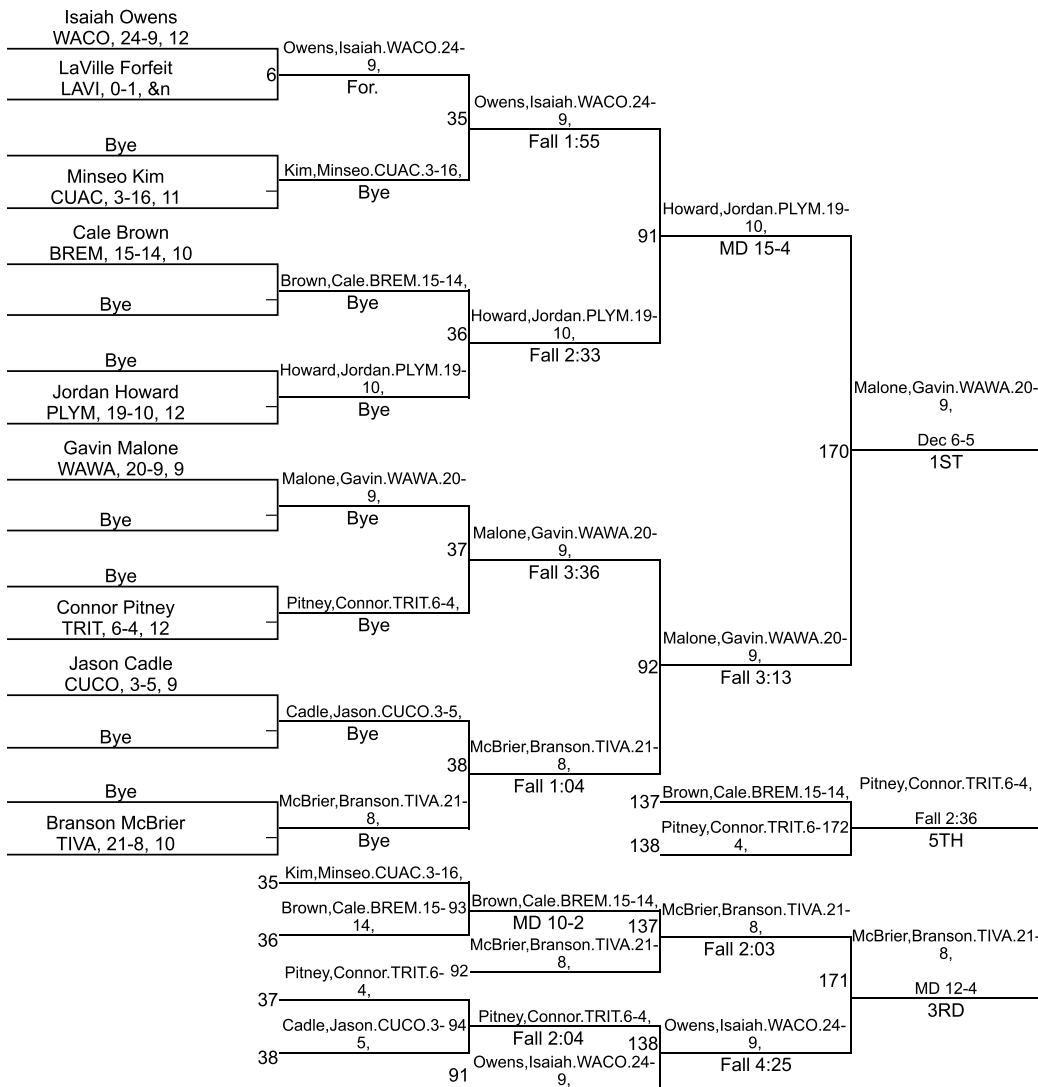

# IHSAA Sectional @ Plymouth

113

# IHSAA Sectional @ Plymouth

120