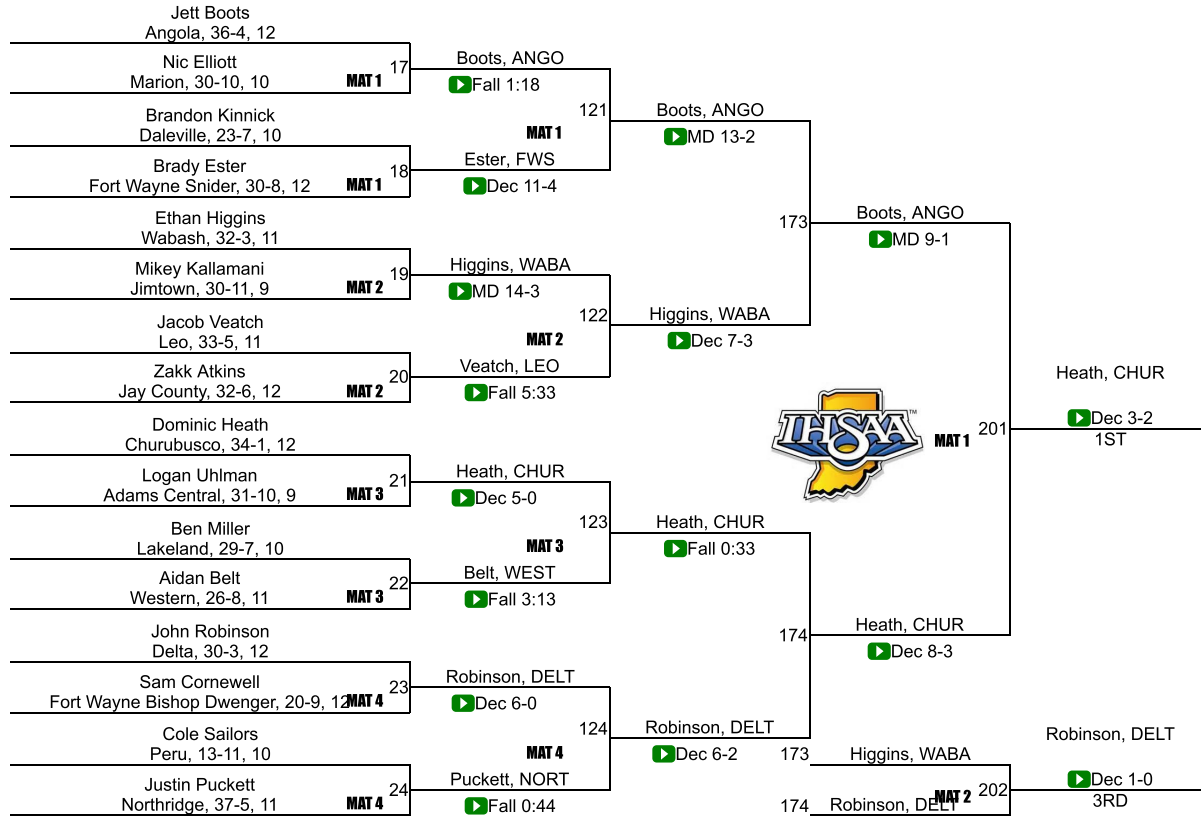

20	Angola	24.0
20	Churubusco	24.0
20	Manchester	24.0
20	Monroe Central	24.0
24	Northridge	22.0
25	Columbia City	21.0
26	Tri-Central	20.0
27	Elkhart Memorial	19.5
28	South Adams	18.0
28	Wabash	18.0
30	Bluffton	16.0
30	Goshen	16.0
32	Huntington North	15.0
33	Jimtown	14.0
34	Fort Wayne Bishop Dwenger	11.5
35	Eastside	11.0
36	Elkhart Central	10.0
37	Homestead	8.0
37	Kokomo	8.0
39	DeKalb	6.0
39	Fremont	6.0
41	Concord	4.0
41	Fort Wayne Wayne	4.0

43	Yorktown	1.0
44	Caston	0.0
44	Cowan	0.0
44	Daleville	0.0
44	Fort Wayne Bishop Luers	0.0
44	Fort Wayne Concordia Lutheran	0.0
44	Fort Wayne South Side	0.0
44	Heritage	0.0
44	Lakeland	0.0
44	Lewis Cass	0.0
44	Maconaquah	0.0
44	Marion	0.0
44	Muncie Central	0.0
44	Northfield	0.0
44	Northwestern	0.0
44	Rochester Community	0.0
44	Union City	0.0
44	West Noble	0.0
44	Winchester Community	0.0
44	Woodlan	0.0

IHSAA Semi-State @ New Haven

106

IHSAA Semi-State @ New Haven

113

IHSAA Semi-State @ New Haven

120

IHSAA Semi-State @ New Haven

126

IHSAA Semi-State @ New Haven

132

IHSAA Semi-State @ New Haven

138

IHSAA Semi-State @ New Haven

145

IHSAA Semi-State @ New Haven

152