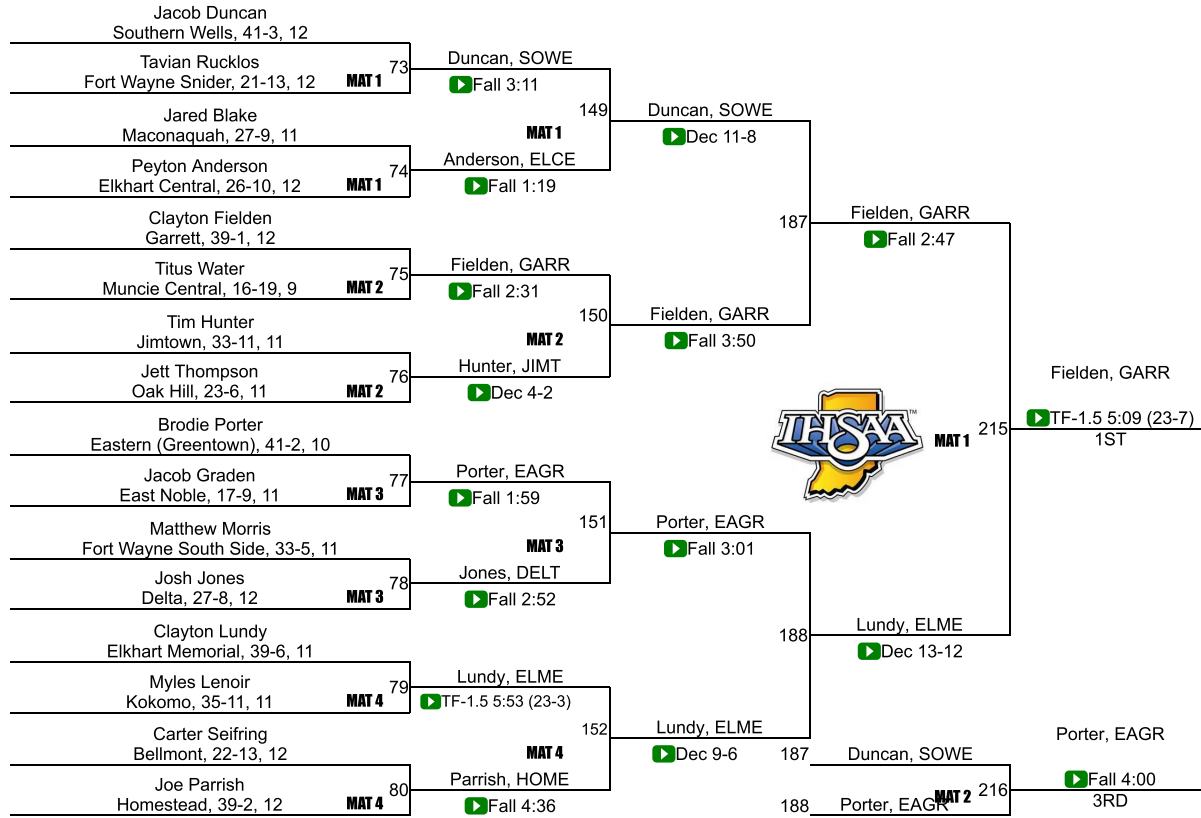

IHSAA Semi-State @ New Haven

170