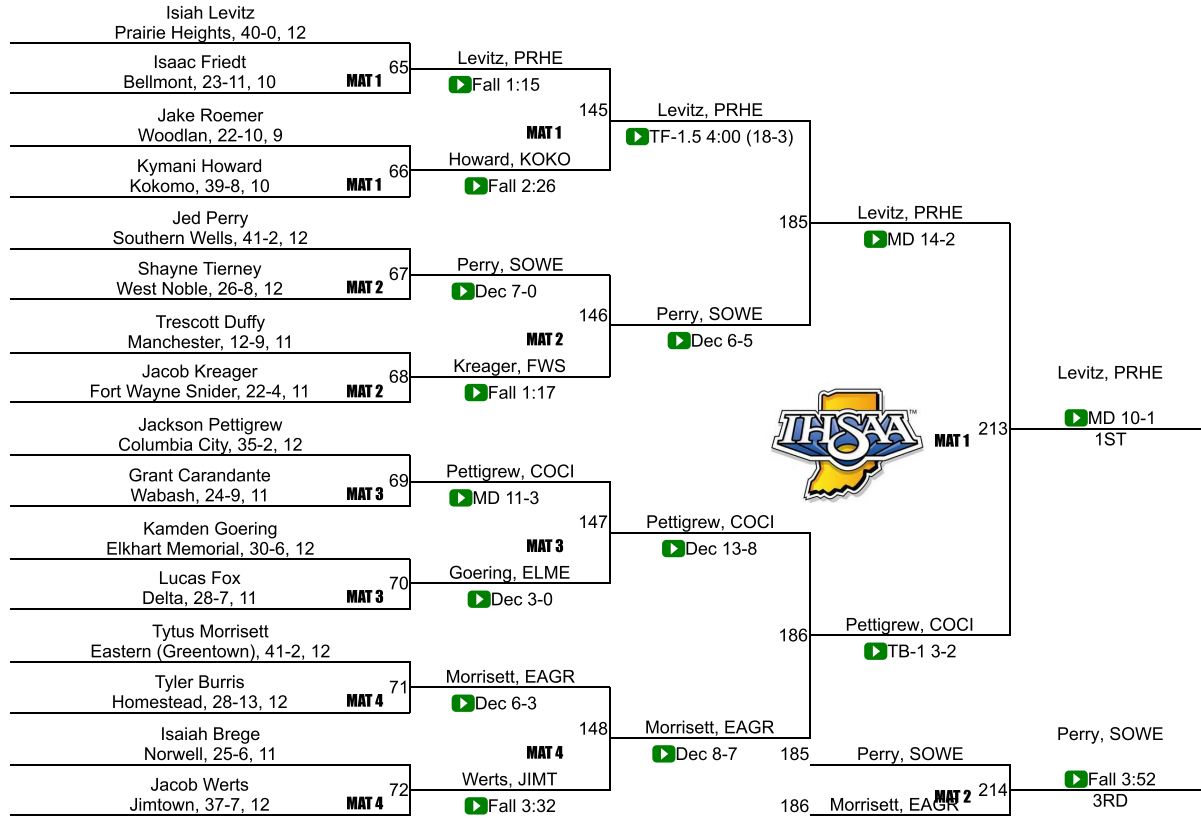

IHSAA Semi-State @ New Haven

160