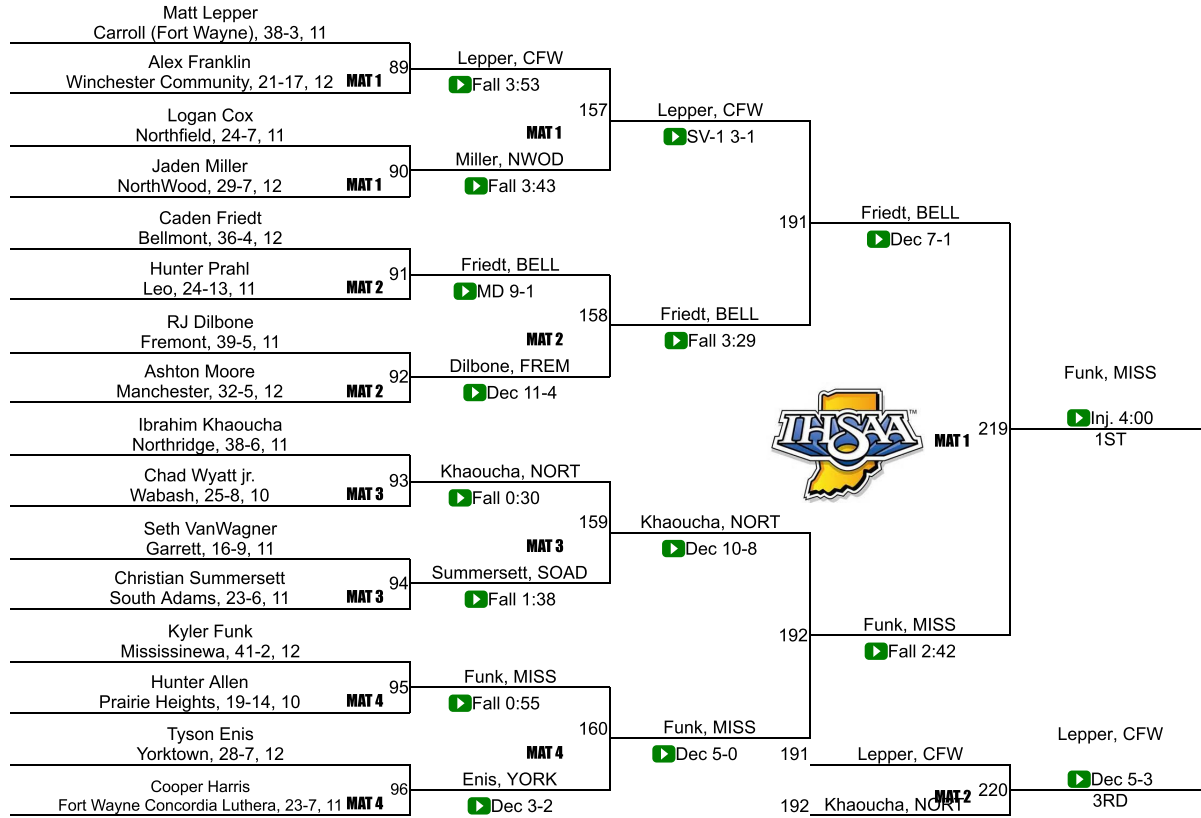

20	Angola	24.0
20	Churubusco	24.0
20	Manchester	24.0
20	Monroe Central	24.0
24	Northridge	22.0
25	Columbia City	21.0
26	Tri-Central	20.0
27	Elkhart Memorial	19.5
28	South Adams	18.0
28	Wabash	18.0
30	Bluffton	16.0
30	Goshen	16.0
32	Huntington North	15.0
33	Jimtown	14.0
34	Fort Wayne Bishop Dwenger	11.5
35	Eastside	11.0
36	Elkhart Central	10.0
37	Homestead	8.0
37	Kokomo	8.0
39	DeKalb	6.0
39	Fremont	6.0
41	Concord	4.0
41	Fort Wayne Wayne	4.0

IHSAA Semi-State @ New Haven

160

IHSAA Semi-State @ New Haven

170

IHSAA Semi-State @ New Haven

182

IHSAA Semi-State @ New Haven

195