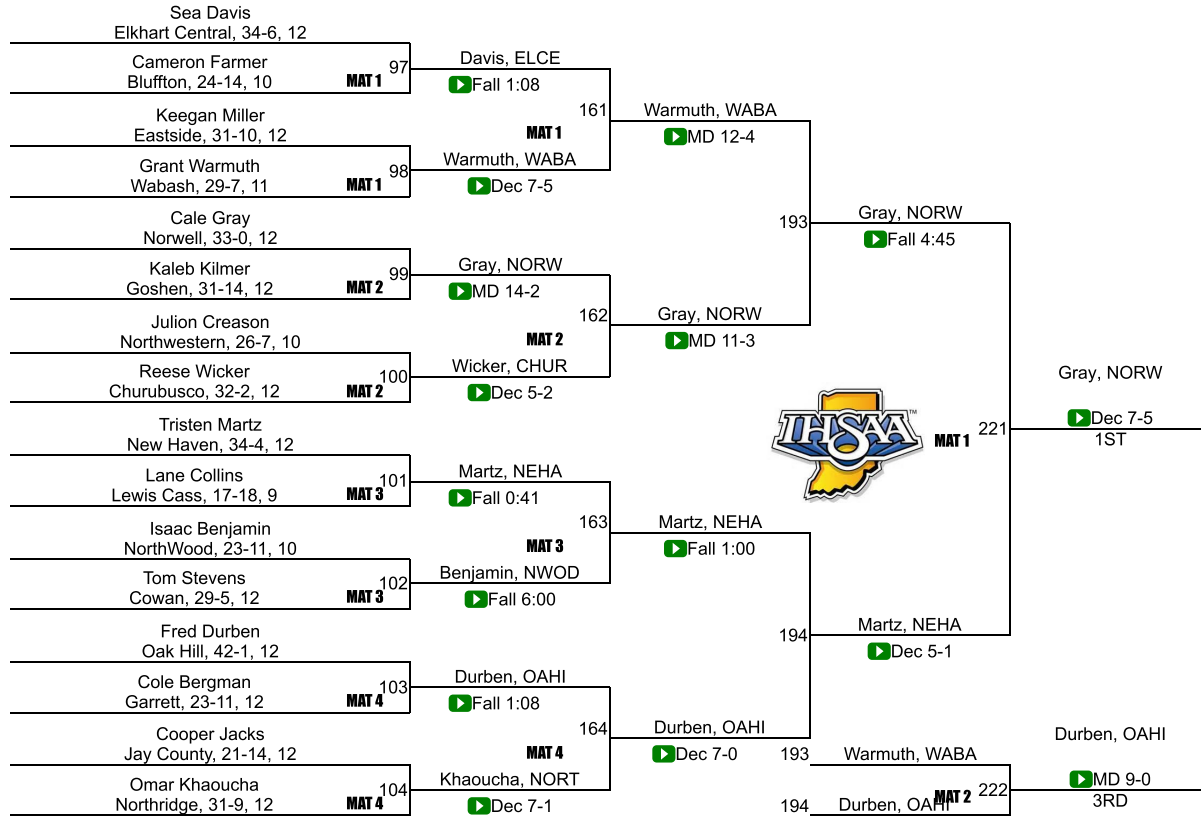

IHSAA Semi-State @ New Haven

220