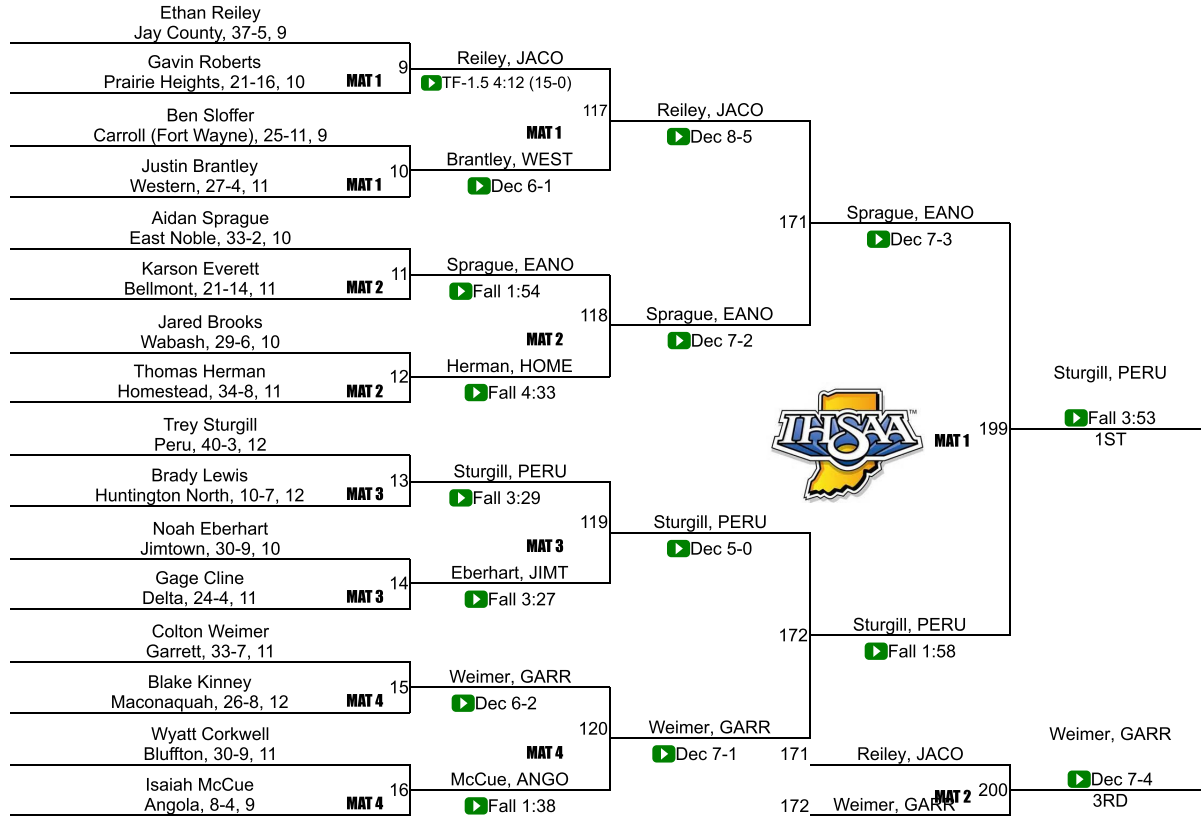

IHSAA Semi-State @ New Haven

113