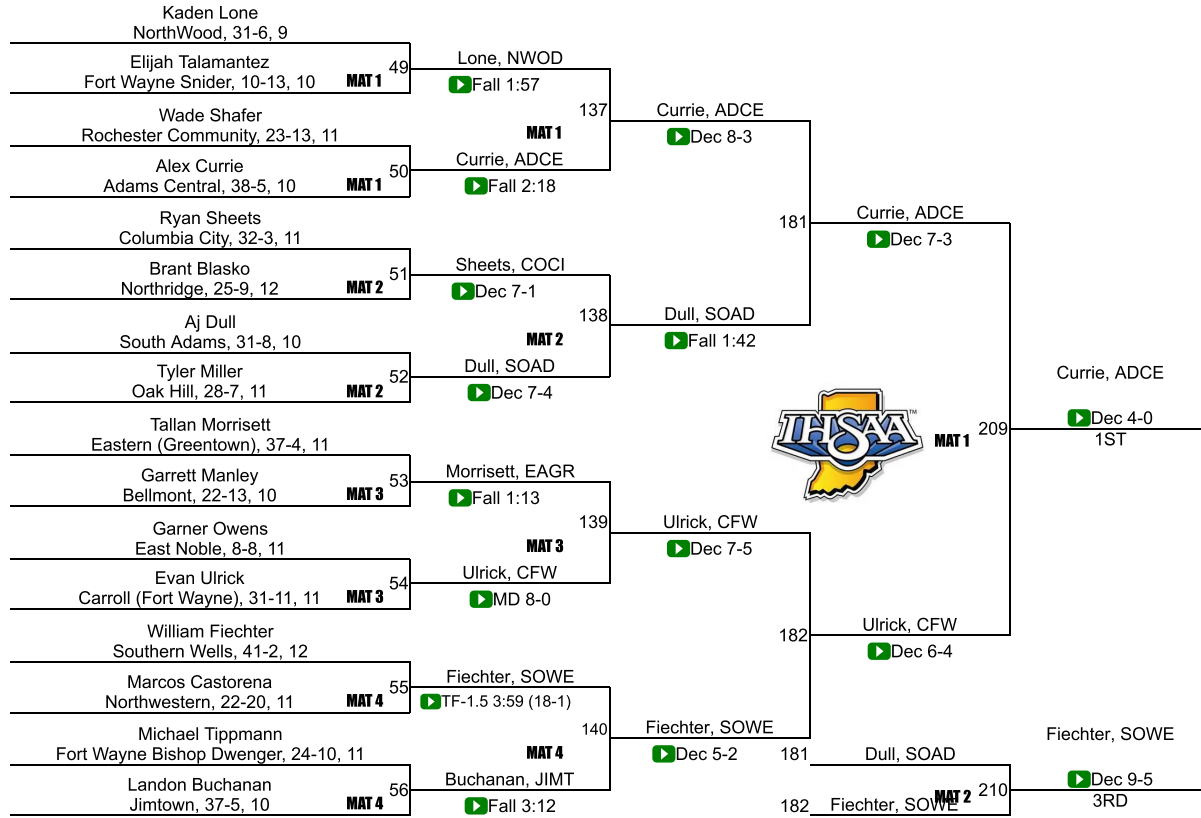

20	Angola	24.0
20	Churubusco	24.0
20	Manchester	24.0
20	Monroe Central	24.0
24	Northridge	22.0
25	Columbia City	21.0
26	Tri-Central	20.0
27	Elkhart Memorial	19.5
28	South Adams	18.0
28	Wabash	18.0
30	Bluffton	16.0
30	Goshen	16.0
32	Huntington North	15.0
33	Jimtown	14.0
34	Fort Wayne Bishop Dwenger	11.5
35	Eastside	11.0
36	Elkhart Central	10.0
37	Homestead	8.0
37	Kokomo	8.0
39	DeKalb	6.0
39	Fremont	6.0
41	Concord	4.0
41	Fort Wayne Wayne	4.0

IHSAA Semi-State @ New Haven

132

IHSAA Semi-State @ New Haven

138

IHSAA Semi-State @ New Haven

145

IHSAA Semi-State @ New Haven

152