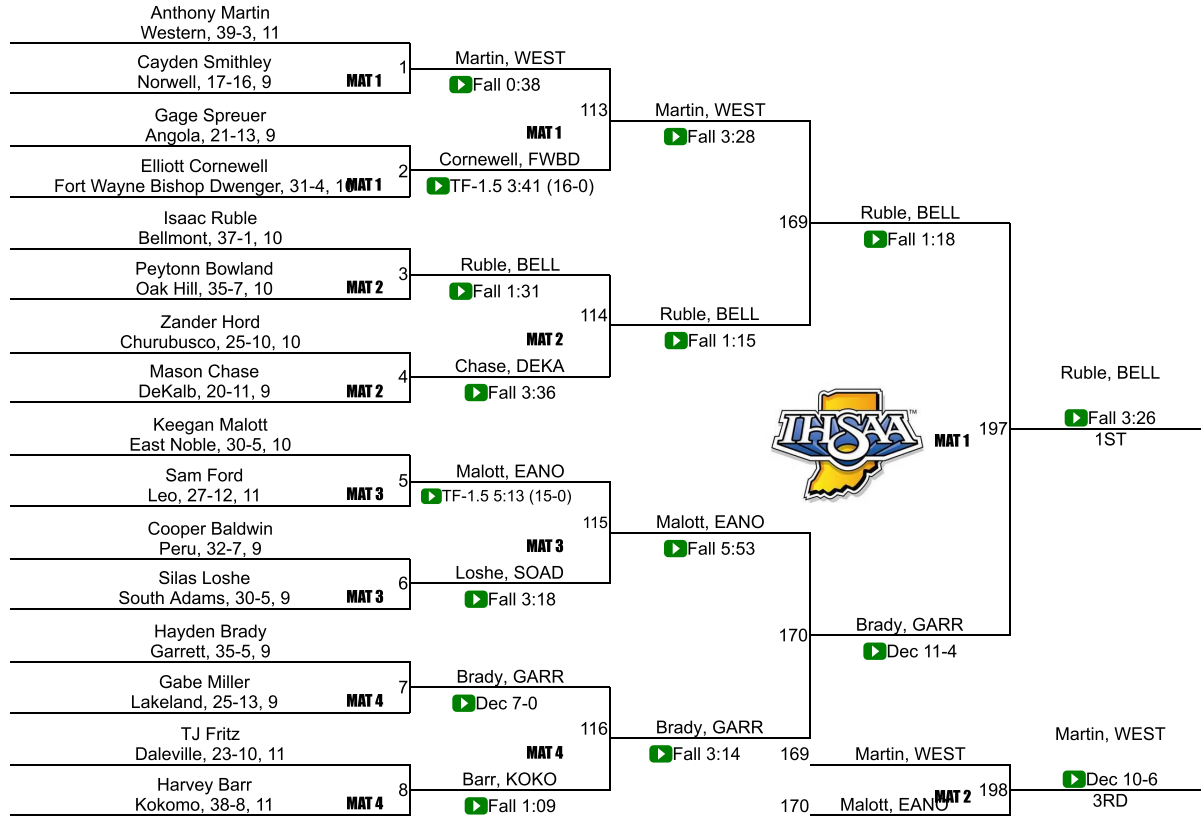

43	Yorktown	1.0
44	Caston	0.0
44	Cowan	0.0
44	Daleville	0.0
44	Fort Wayne Bishop Luers	0.0
44	Fort Wayne Concordia Lutheran	0.0
44	Fort Wayne South Side	0.0
44	Heritage	0.0
44	Lakeland	0.0
44	Lewis Cass	0.0
44	Maconaquah	0.0
44	Marion	0.0
44	Muncie Central	0.0
44	Northfield	0.0
44	Northwestern	0.0
44	Rochester Community	0.0
44	Union City	0.0
44	West Noble	0.0
44	Winchester Community	0.0
44	Woodlan	0.0

IHSAA Semi-State @ New Haven

106