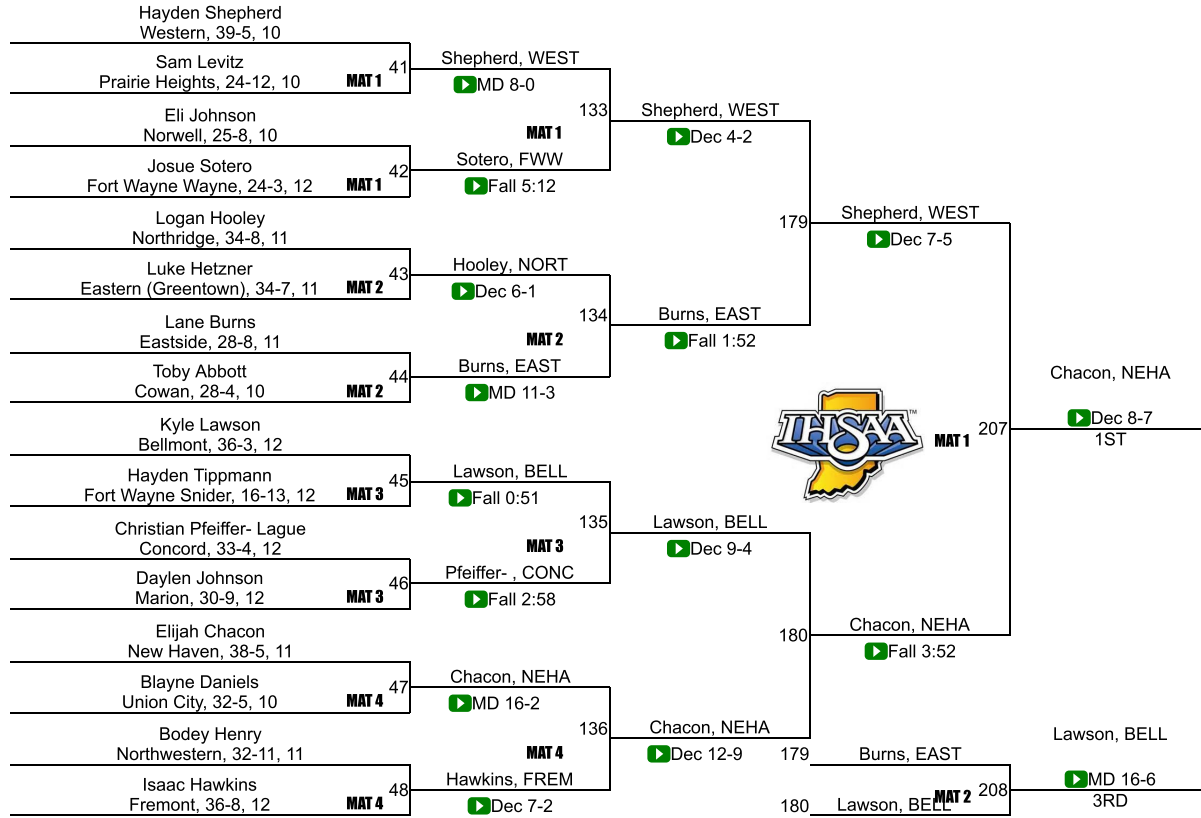

IHSAA Semi-State @ New Haven

138