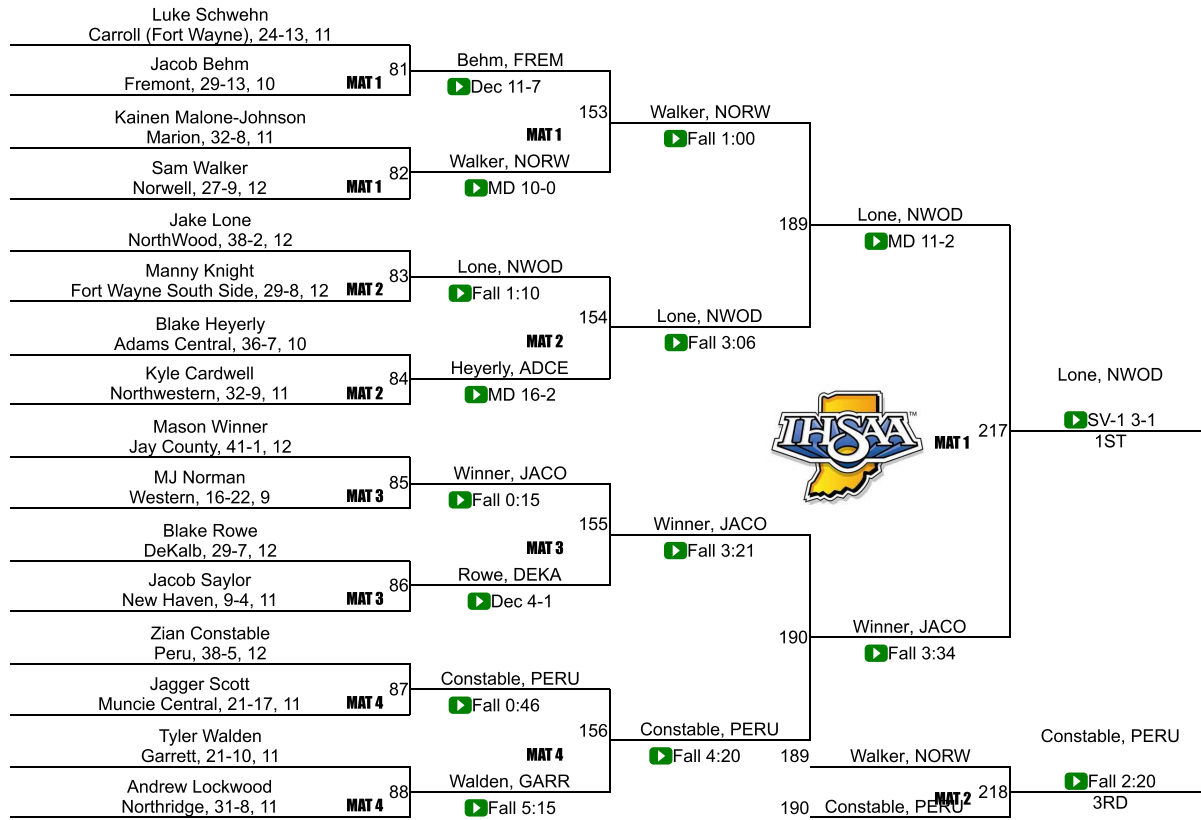

20	Angola	24.0
20	Churubusco	24.0
20	Manchester	24.0
20	Monroe Central	24.0
24	Northridge	22.0
25	Columbia City	21.0
26	Tri-Central	20.0
27	Elkhart Memorial	19.5
28	South Adams	18.0
28	Wabash	18.0
30	Bluffton	16.0
30	Goshen	16.0
32	Huntington North	15.0
33	Jimtown	14.0
34	Fort Wayne Bishop Dwenger	11.5
35	Eastside	11.0
36	Elkhart Central	10.0
37	Homestead	8.0
37	Kokomo	8.0
39	DeKalb	6.0
39	Fremont	6.0
41	Concord	4.0
41	Fort Wayne Wayne	4.0

IHSAA Semi-State @ New Haven

160

IHSAA Semi-State @ New Haven

170

IHSAA Semi-State @ New Haven

182

IHSAA Semi-State @ New Haven

195