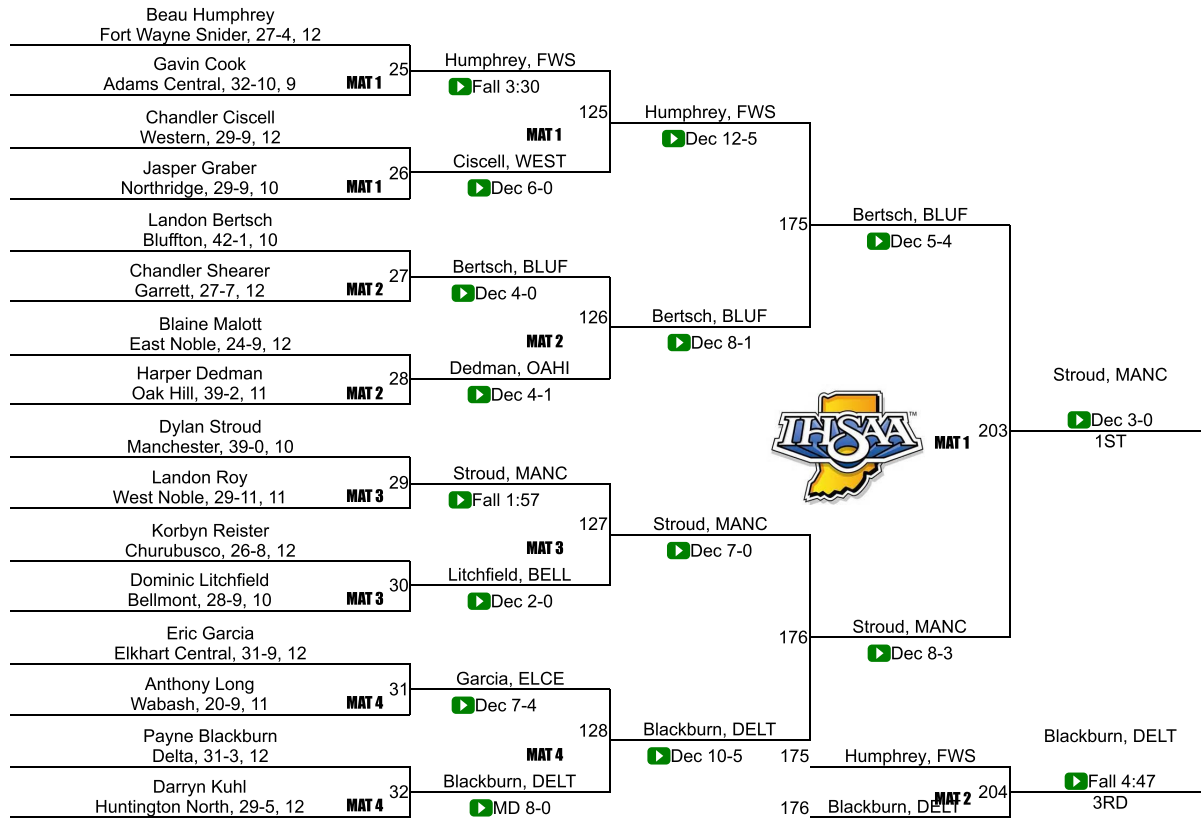

20	Angola	24.0
20	Churubusco	24.0
20	Manchester	24.0
20	Monroe Central	24.0
24	Northridge	22.0
25	Columbia City	21.0
26	Tri-Central	20.0
27	Elkhart Memorial	19.5
28	South Adams	18.0
28	Wabash	18.0
30	Bluffton	16.0
30	Goshen	16.0
32	Huntington North	15.0
33	Jimtown	14.0
34	Fort Wayne Bishop Dwenger	11.5
35	Eastside	11.0
36	Elkhart Central	10.0
37	Homestead	8.0
37	Kokomo	8.0
39	DeKalb	6.0
39	Fremont	6.0
41	Concord	4.0
41	Fort Wayne Wayne	4.0

43	Yorktown	1.0
44	Caston	0.0
44	Cowan	0.0
44	Daleville	0.0
44	Fort Wayne Bishop Luers	0.0
44	Fort Wayne Concordia Lutheran	0.0
44	Fort Wayne South Side	0.0
44	Heritage	0.0
44	Lakeland	0.0
44	Lewis Cass	0.0
44	Maconaquah	0.0
44	Marion	0.0
44	Muncie Central	0.0
44	Northfield	0.0
44	Northwestern	0.0
44	Rochester Community	0.0
44	Union City	0.0
44	West Noble	0.0
44	Winchester Community	0.0
44	Woodlan	0.0

IHSAA Semi-State @ New Haven

106

IHSAA Semi-State @ New Haven

113

IHSAA Semi-State @ New Haven

120

IHSAA Semi-State @ New Haven

126