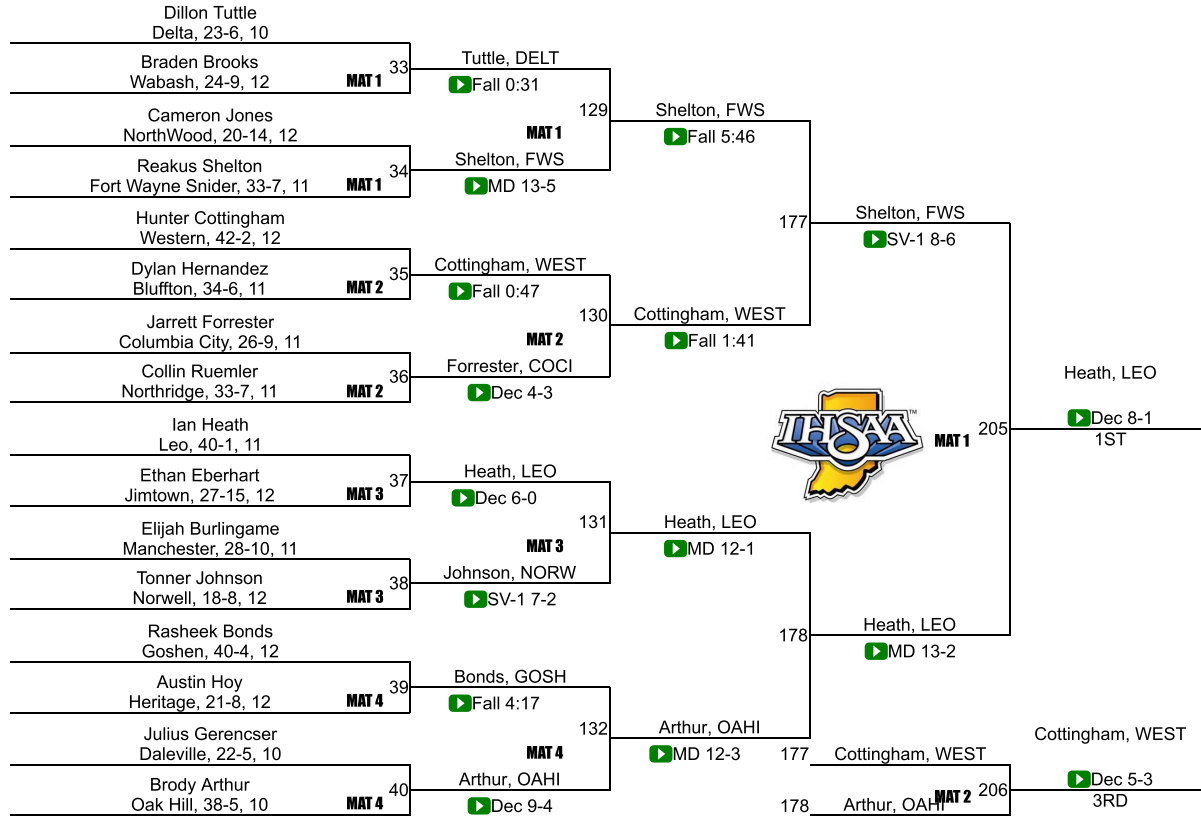

IHSAA Semi-State @ New Haven

132