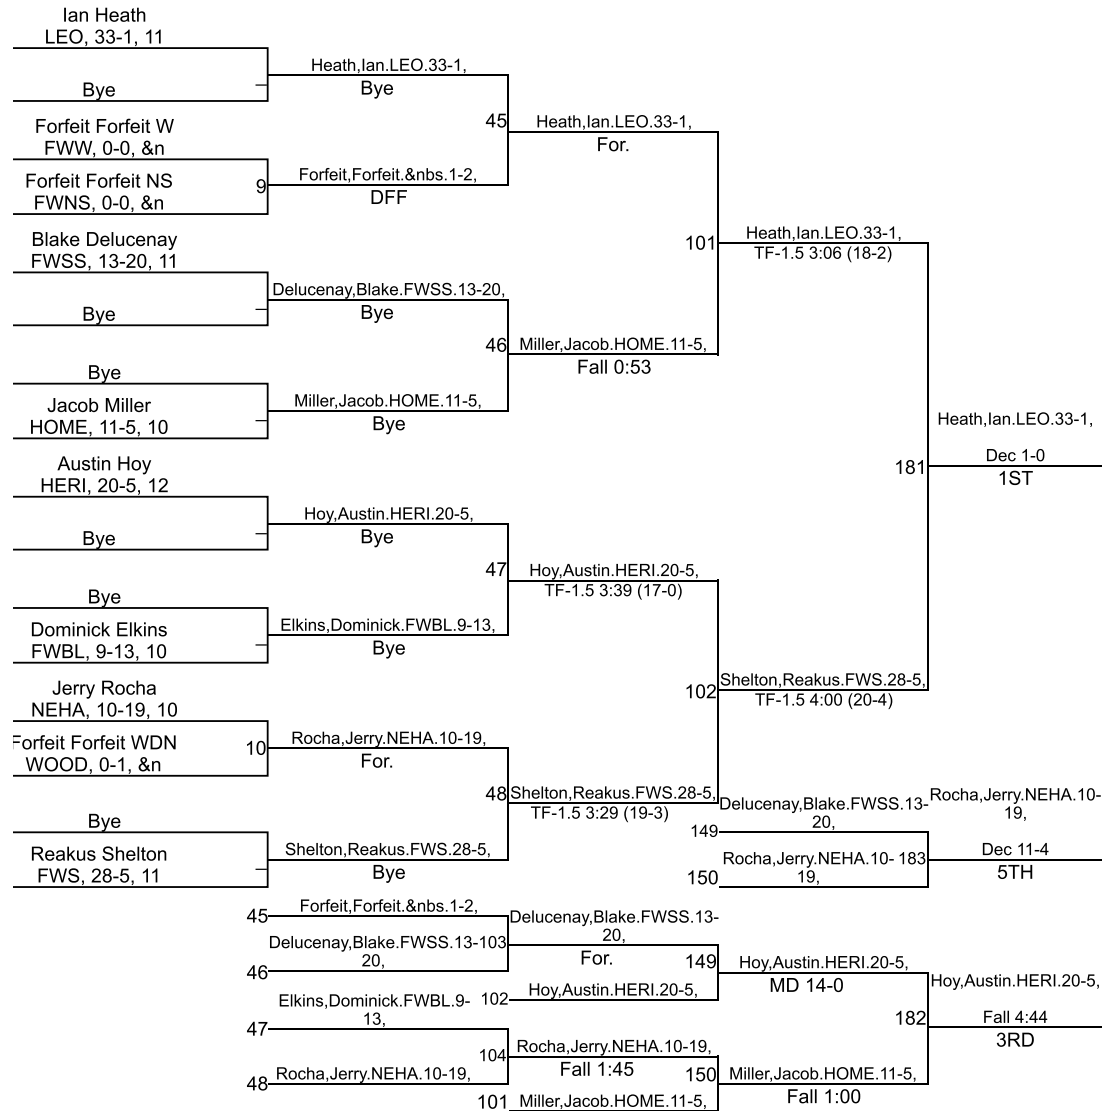

IHSAA Sectional @ New Haven

132