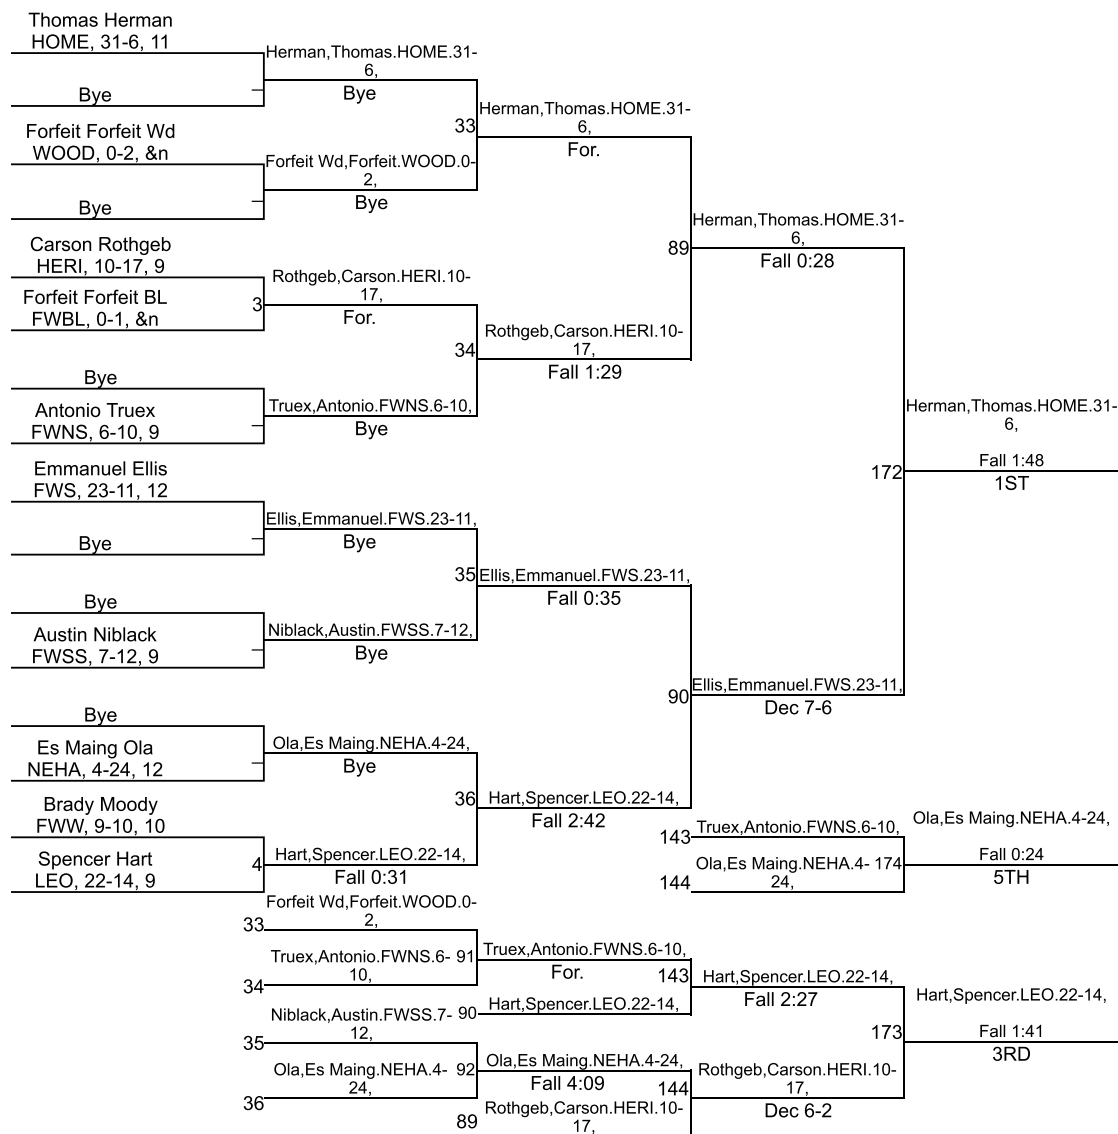

Team Scores

Printed on 02/01/2020 08:47 p.m.

Team Scores		
1	Fort Wayne Snider	226.0
2	New Haven	201.5
3	Homestead	201.0
4	Leo	180.5
5	Woodlan	85.0
6	Fort Wayne Wayne	84.0
7	Fort Wayne South Side	67.0
8	Fort Wayne Bishop Luers	62.5
9	Heritage	58.0
10	Fort Wayne North Side	40.0

IHSAA Sectional @ New Haven

113

IHSAA Sectional @ New Haven

132

IHSAA Sectional @ New Haven

138

IHSAA Sectional @ New Haven

145