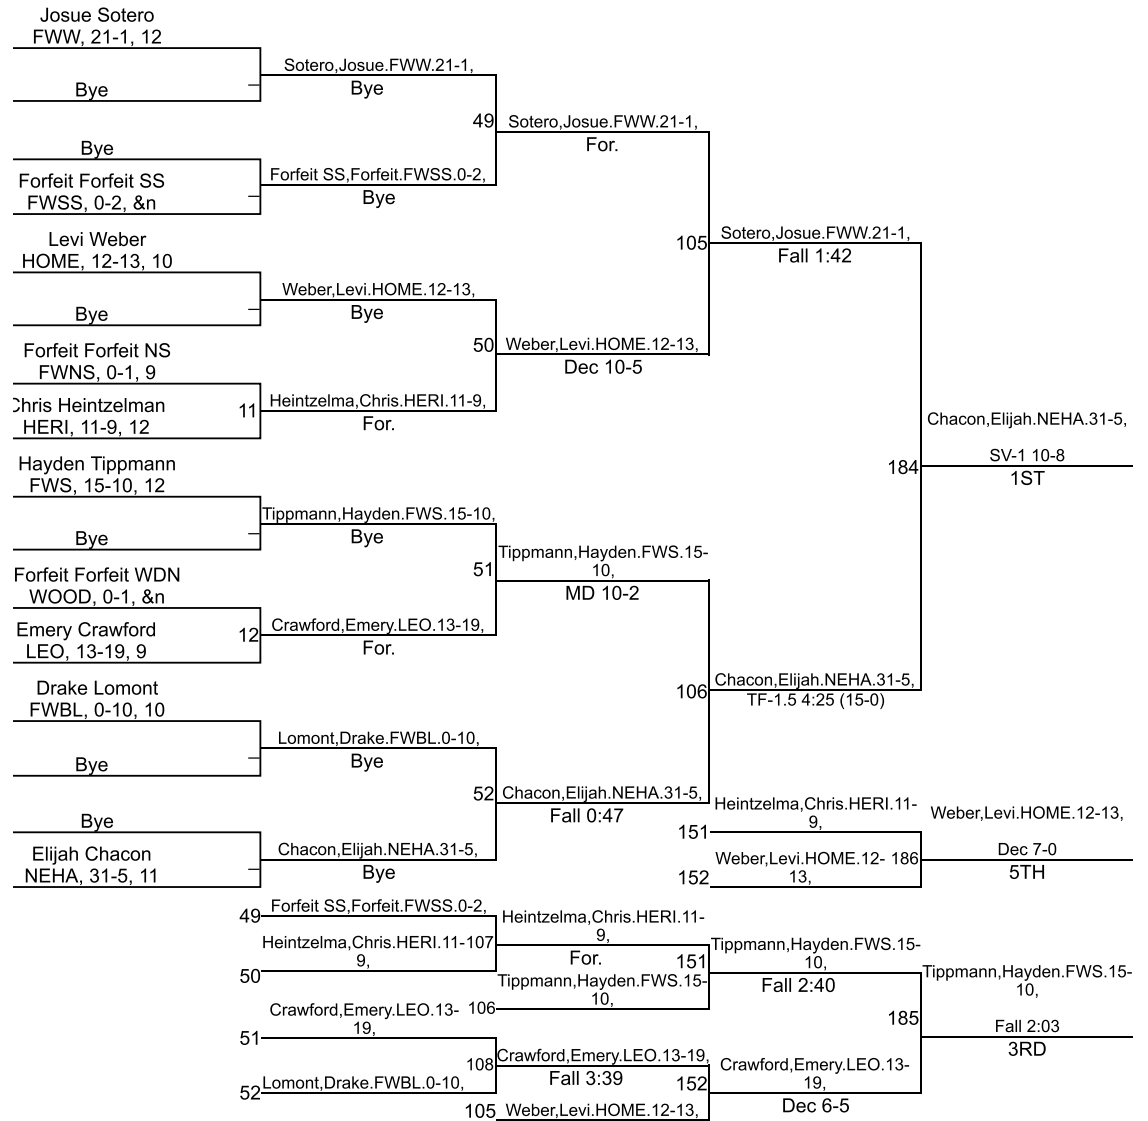

Team Scores

Printed on 02/01/2020 08:47 p.m.

Team Scores		
1	Fort Wayne Snider	226.0
2	New Haven	201.5
3	Homestead	201.0
4	Leo	180.5
5	Woodlan	85.0
6	Fort Wayne Wayne	84.0
7	Fort Wayne South Side	67.0
8	Fort Wayne Bishop Luers	62.5
9	Heritage	58.0
10	Fort Wayne North Side	40.0

IHSAA Sectional @ New Haven

113

IHSAA Sectional @ New Haven

132

IHSAA Sectional @ New Haven

138

IHSAA Sectional @ New Haven

145