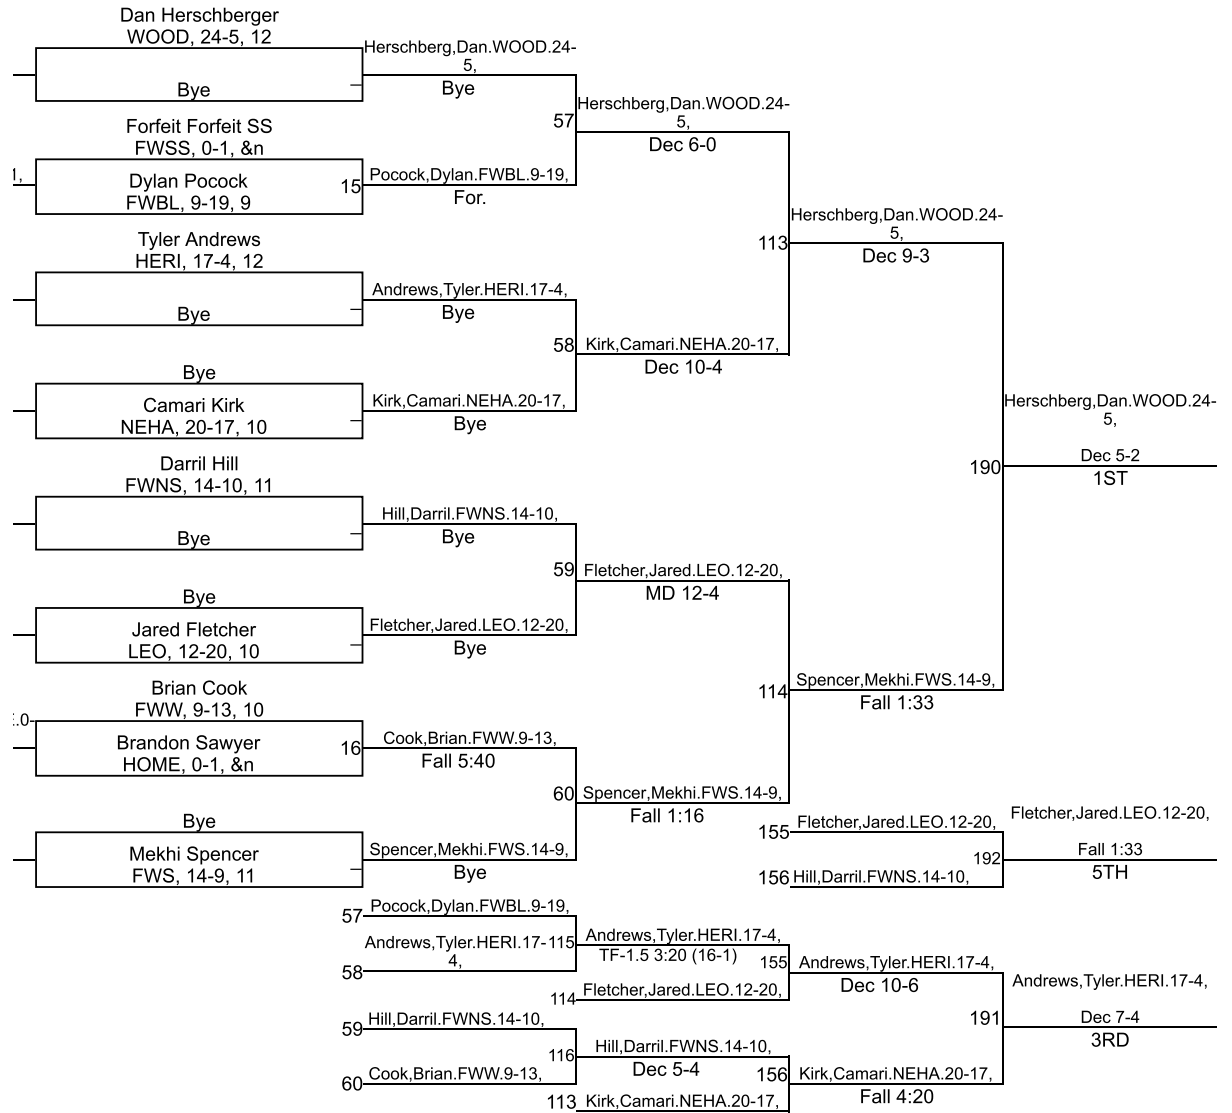

IHSAA Sectional @ New Haven

152