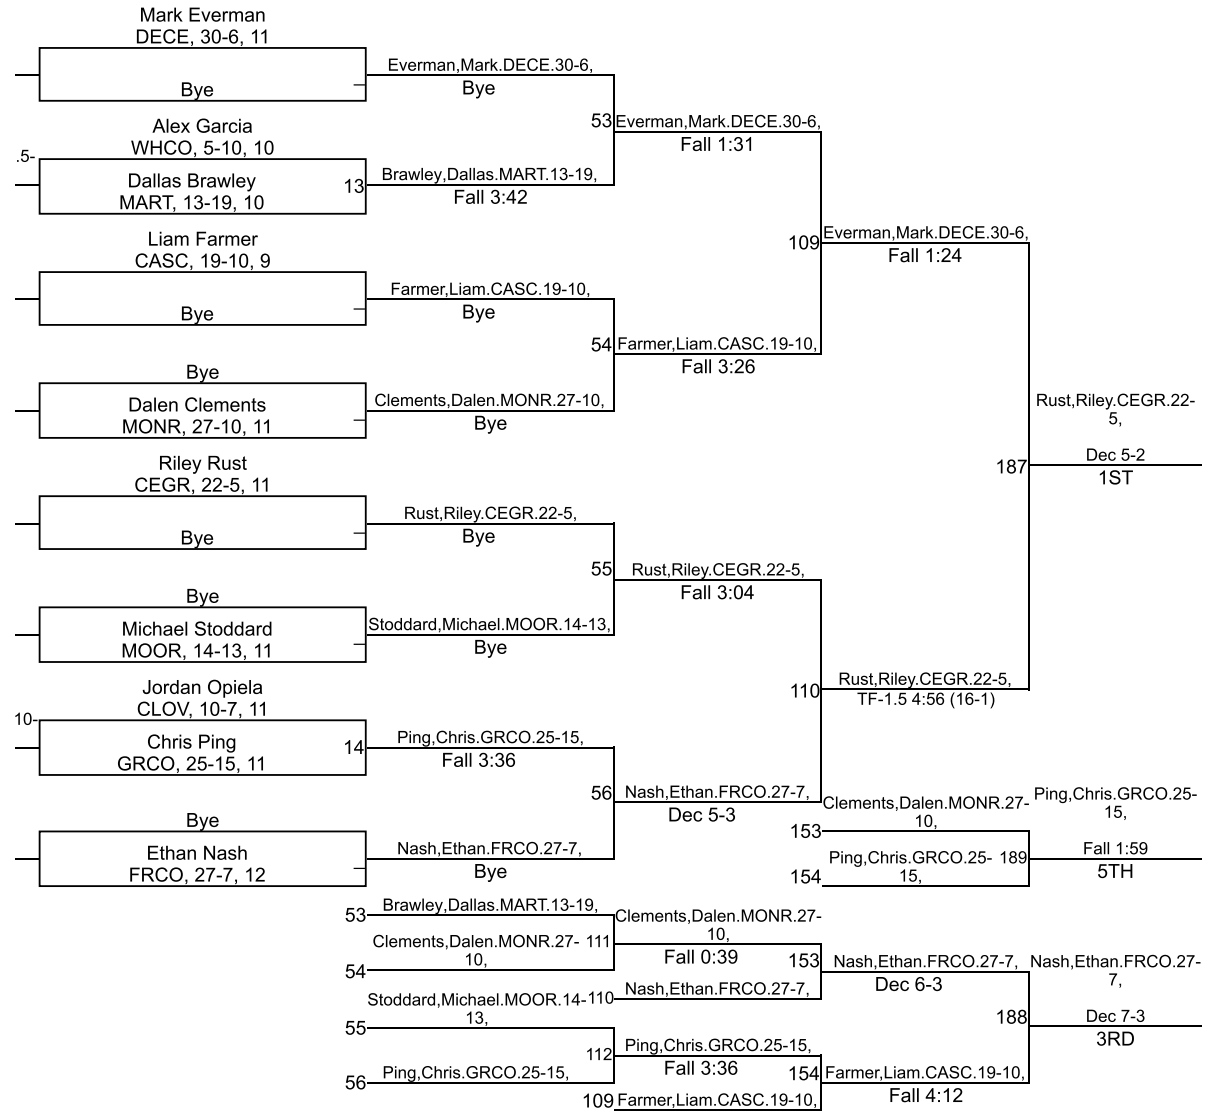

Team Scores

Printed on 02/01/2020 08:01 p.m.

Team Scores		
1	Franklin Community	234.0
2	Center Grove	174.0
3	Martinsville	160.0
4	Monrovia	117.5
5	Mooresville	108.0
6	Greenwood Community	107.5
7	Cascade	97.0
8	Decatur Central	95.0
9	Whiteland Community	70.5
10	Cloverdale	28.0

IHSAA Sectional @ Mooresville

106

IHSAA Sectional @ Mooresville

113

IHSAA Sectional @ Mooresville

120

IHSAA Sectional @ Mooresville

132

IHSAA Sectional @ Mooresville

138

IHSAA Sectional @ Mooresville

145

IHSAA Sectional @ Mooresville

152

IHSAA Sectional @ Mooresville

160