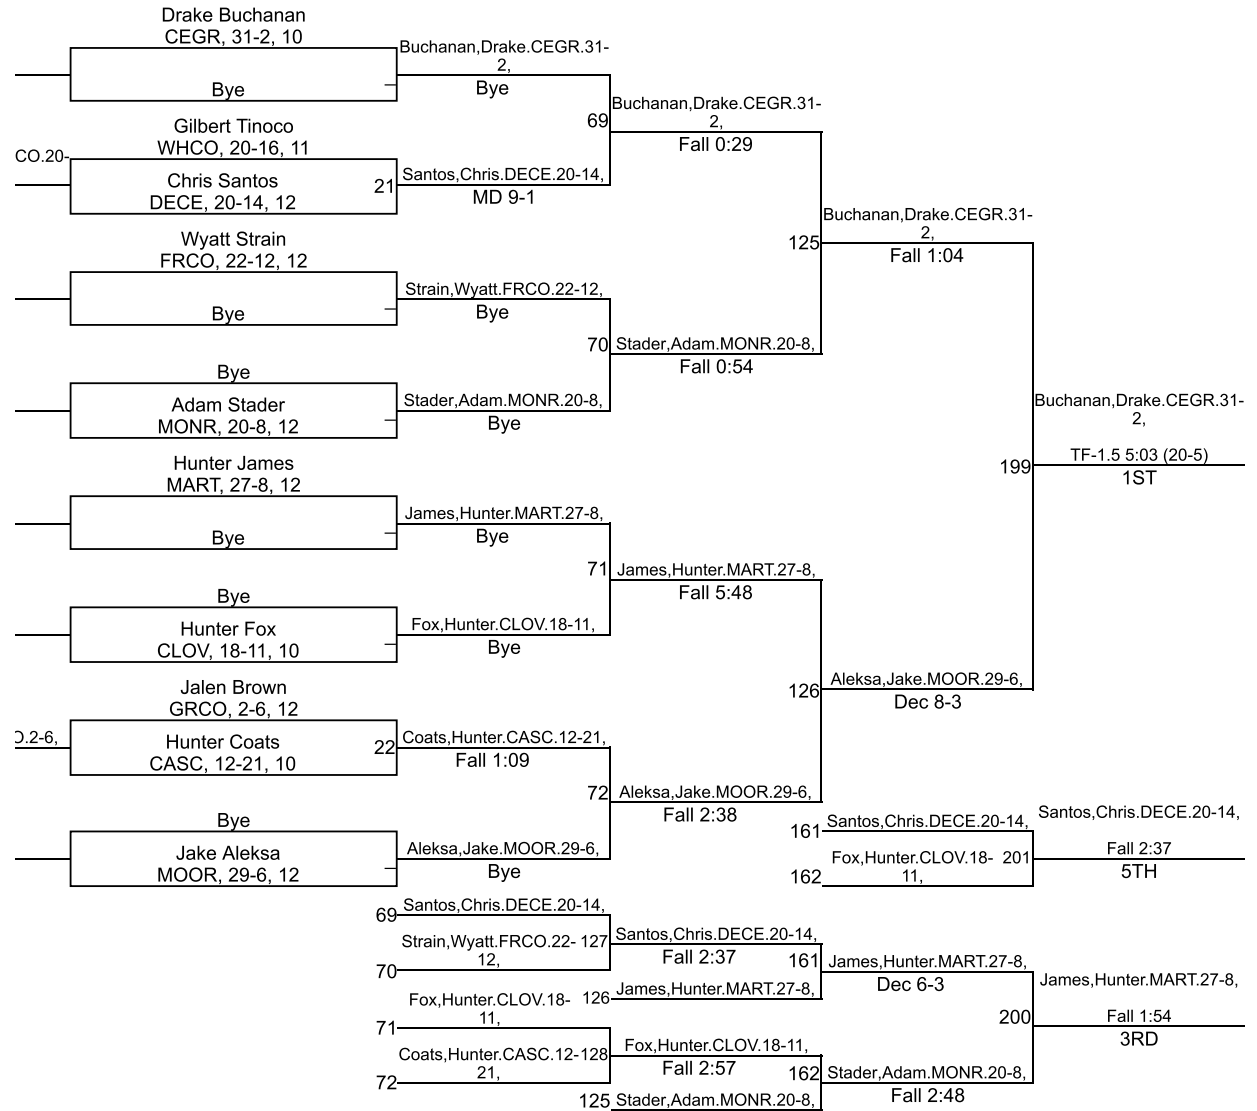

Team Scores

Printed on 02/01/2020 08:01 p.m.

Team Scores		
1	Franklin Community	234.0
2	Center Grove	174.0
3	Martinsville	160.0
4	Monrovia	117.5
5	Mooresville	108.0
6	Greenwood Community	107.5
7	Cascade	97.0
8	Decatur Central	95.0
9	Whiteland Community	70.5
10	Cloverdale	28.0

IHSAA Sectional @ Mooresville

106

IHSAA Sectional @ Mooresville

113

IHSAA Sectional @ Mooresville

120

IHSAA Sectional @ Mooresville

132

IHSAA Sectional @ Mooresville

138

IHSAA Sectional @ Mooresville

145

IHSAA Sectional @ Mooresville

152

IHSAA Sectional @ Mooresville

160

IHSAA Sectional @ Mooresville

182

IHSAA Sectional @ Mooresville

195

IHSAA Sectional @ Mooresville

220

IHSAA Sectional @ Mooresville

285