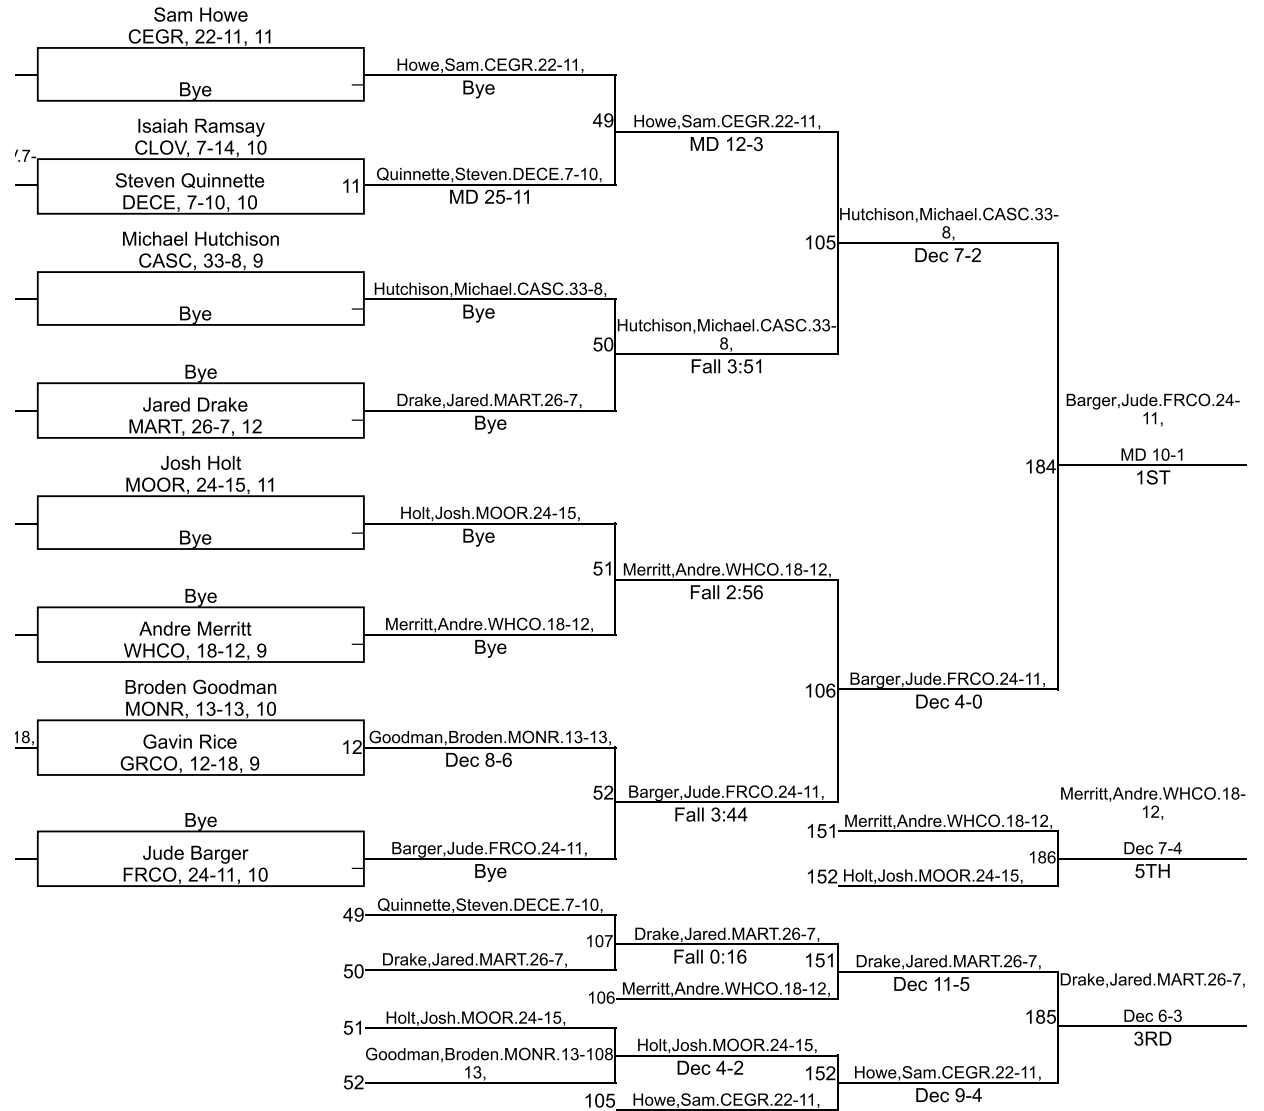

Team Scores

Printed on 02/01/2020 08:01 p.m.

Team Scores		
1	Franklin Community	234.0
2	Center Grove	174.0
3	Martinsville	160.0
4	Monrovia	117.5
5	Mooresville	108.0
6	Greenwood Community	107.5
7	Cascade	97.0
8	Decatur Central	95.0
9	Whiteland Community	70.5
10	Cloverdale	28.0

IHSAA Sectional @ Mooresville

106

IHSAA Sectional @ Mooresville

113

IHSAA Sectional @ Mooresville

120

IHSAA Sectional @ Mooresville

132

IHSAA Sectional @ Mooresville

138

IHSAA Sectional @ Mooresville

145

IHSAA Sectional @ Mooresville

152

IHSAA Sectional @ Mooresville

160