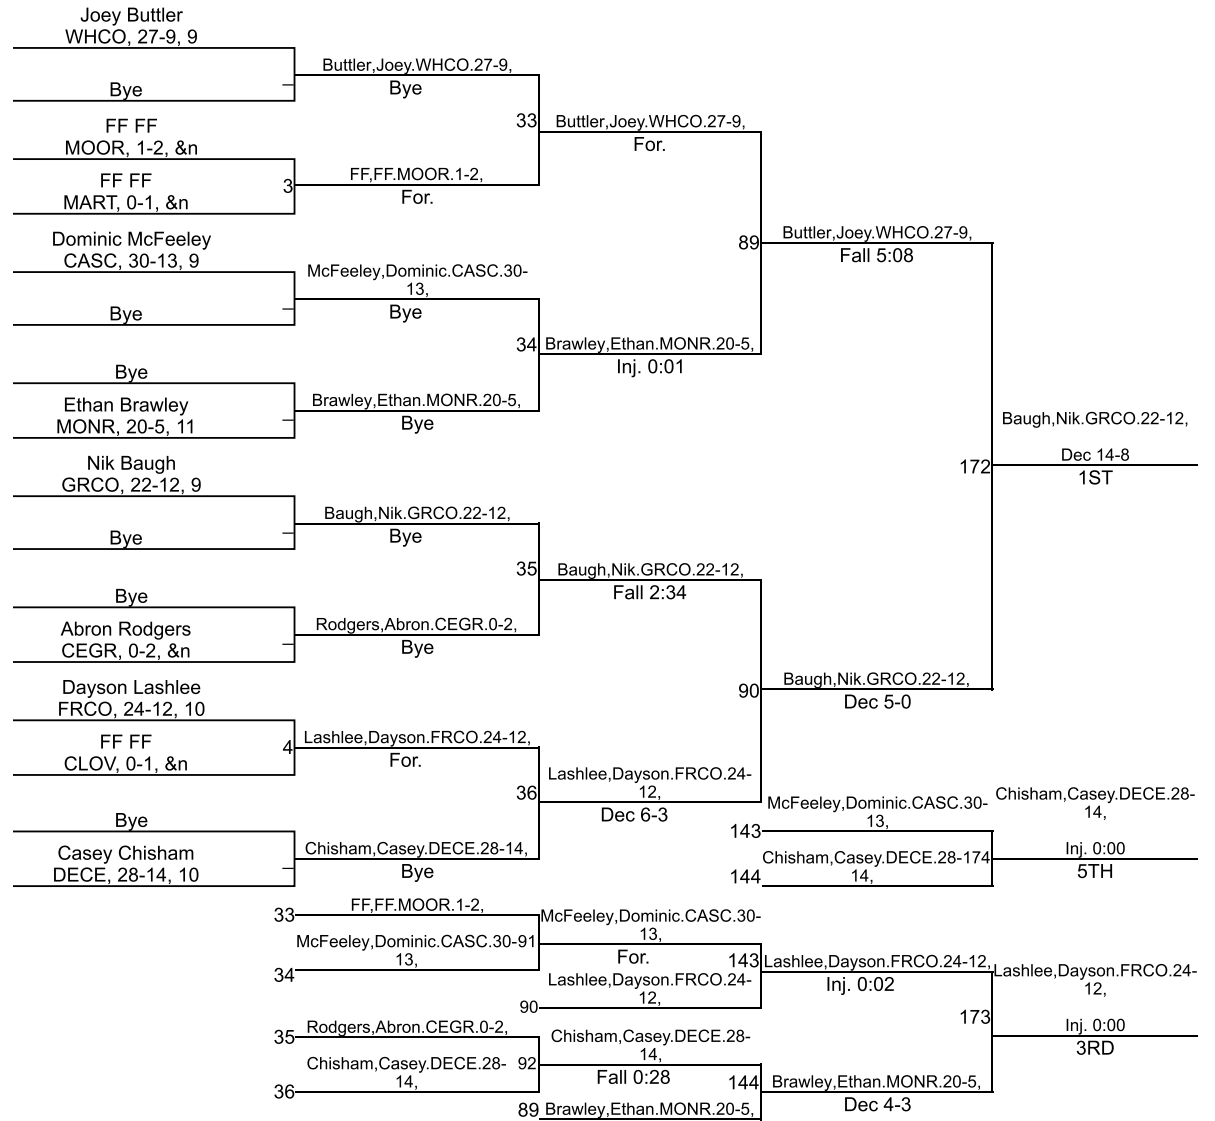

Team Scores

Printed on 02/01/2020 08:01 p.m.

Team Scores		
1	Franklin Community	234.0
2	Center Grove	174.0
3	Martinsville	160.0
4	Monrovia	117.5
5	Mooresville	108.0
6	Greenwood Community	107.5
7	Cascade	97.0
8	Decatur Central	95.0
9	Whiteland Community	70.5
10	Cloverdale	28.0

IHSAA Sectional @ Mooresville

106

IHSAA Sectional @ Mooresville

113

IHSAA Sectional @ Mooresville

120

IHSAA Sectional @ Mooresville

132