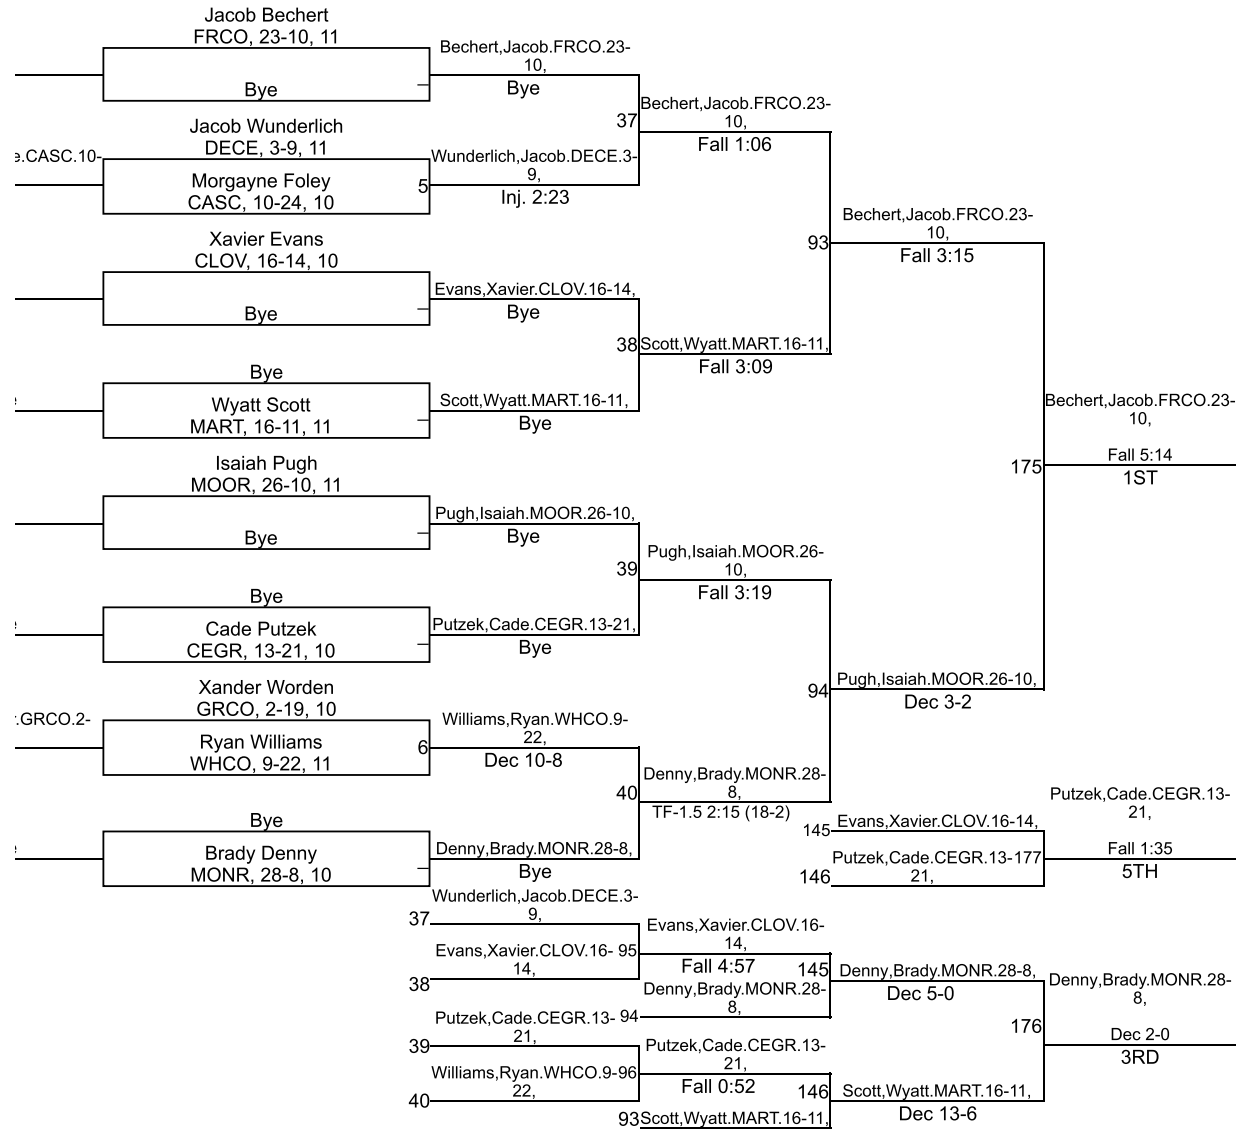

Team Scores

Printed on 02/01/2020 08:01 p.m.

Team Scores		
1	Franklin Community	234.0
2	Center Grove	174.0
3	Martinsville	160.0
4	Monrovia	117.5
5	Mooresville	108.0
6	Greenwood Community	107.5
7	Cascade	97.0
8	Decatur Central	95.0
9	Whiteland Community	70.5
10	Cloverdale	28.0

IHSAA Sectional @ Mooresville

106

IHSAA Sectional @ Mooresville

113

IHSAA Sectional @ Mooresville

120

IHSAA Sectional @ Mooresville

132

IHSAA Sectional @ Mooresville

138

IHSAA Sectional @ Mooresville

145

IHSAA Sectional @ Mooresville

152

IHSAA Sectional @ Mooresville

160