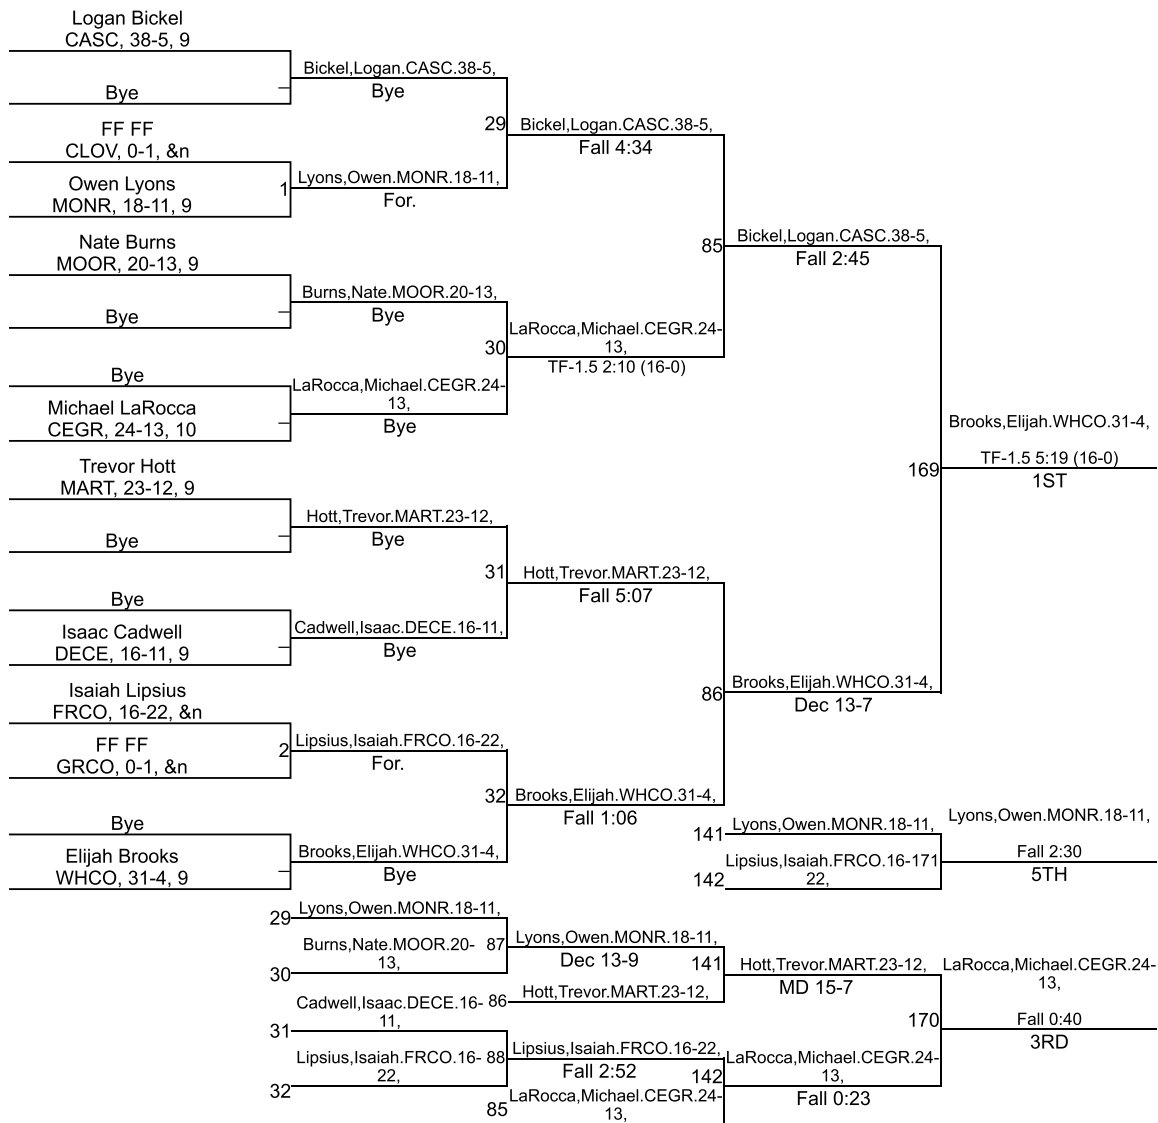

Team Scores

Printed on 02/01/2020 08:01 p.m.

Team Scores		
1	Franklin Community	234.0
2	Center Grove	174.0
3	Martinsville	160.0
4	Monrovia	117.5
5	Mooresville	108.0
6	Greenwood Community	107.5
7	Cascade	97.0
8	Decatur Central	95.0
9	Whiteland Community	70.5
10	Cloverdale	28.0

IHSAA Sectional @ Mooresville

106

IHSAA Sectional @ Mooresville

113

IHSAA Sectional @ Mooresville

120

IHSAA Sectional @ Mooresville

132