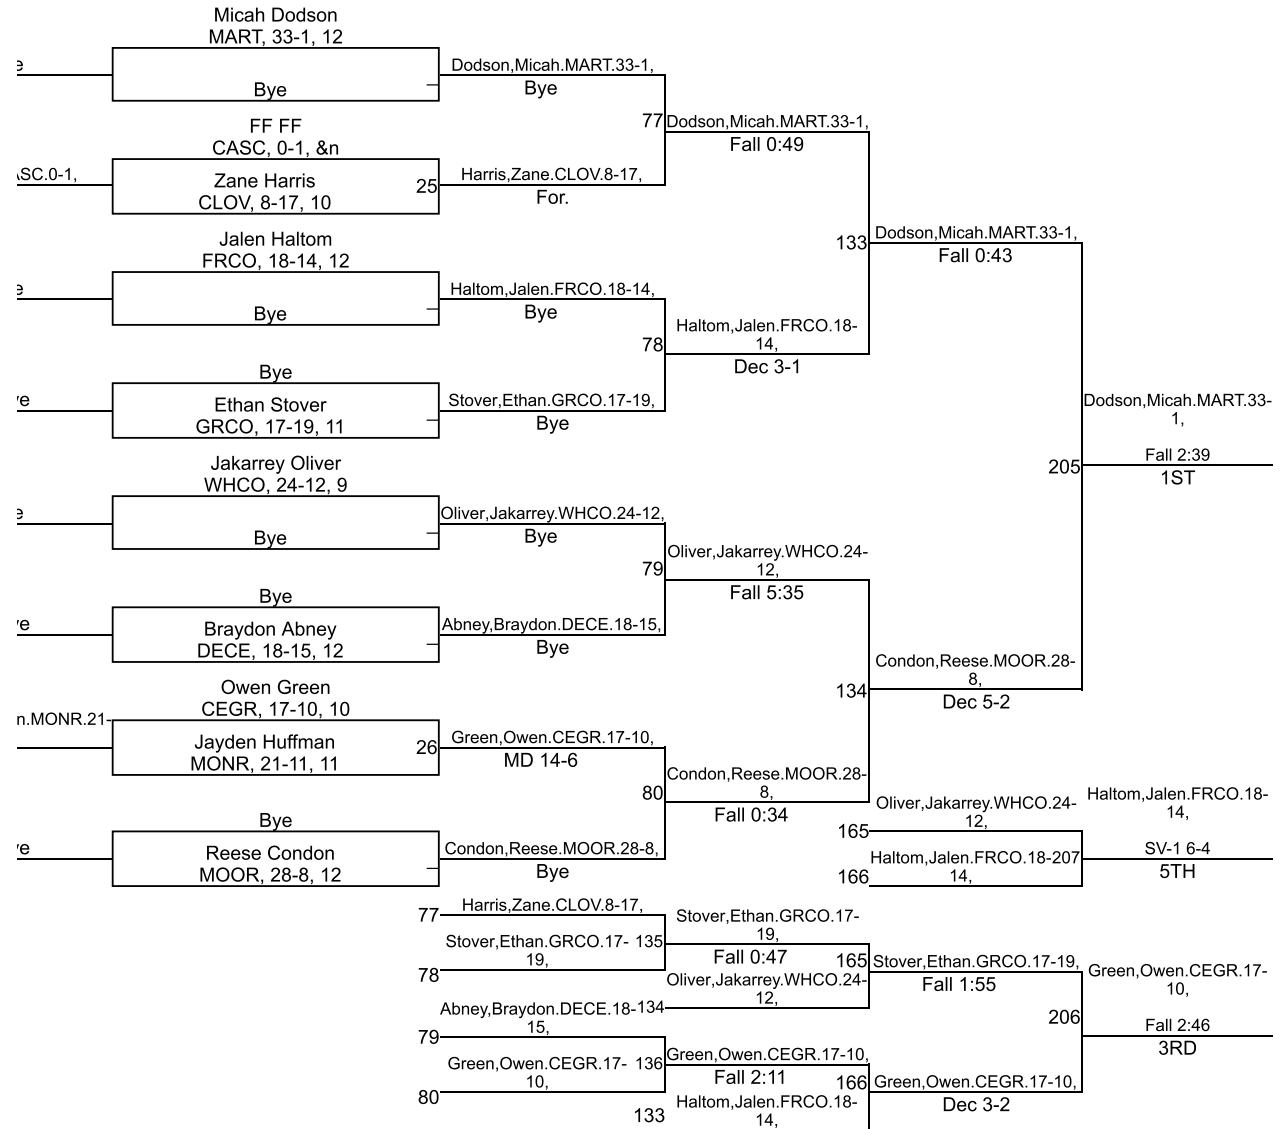

Team Scores

Printed on 02/01/2020 08:01 p.m.

Team Scores		
1	Franklin Community	234.0
2	Center Grove	174.0
3	Martinsville	160.0
4	Monrovia	117.5
5	Mooresville	108.0
6	Greenwood Community	107.5
7	Cascade	97.0
8	Decatur Central	95.0
9	Whiteland Community	70.5
10	Cloverdale	28.0

IHSAA Sectional @ Mooresville

138

IHSAA Sectional @ Mooresville

145

IHSAA Sectional @ Mooresville

152

IHSAA Sectional @ Mooresville

160

IHSAA Sectional @ Mooresville

182

IHSAA Sectional @ Mooresville

195

IHSAA Sectional @ Mooresville

220

IHSAA Sectional @ Mooresville

285