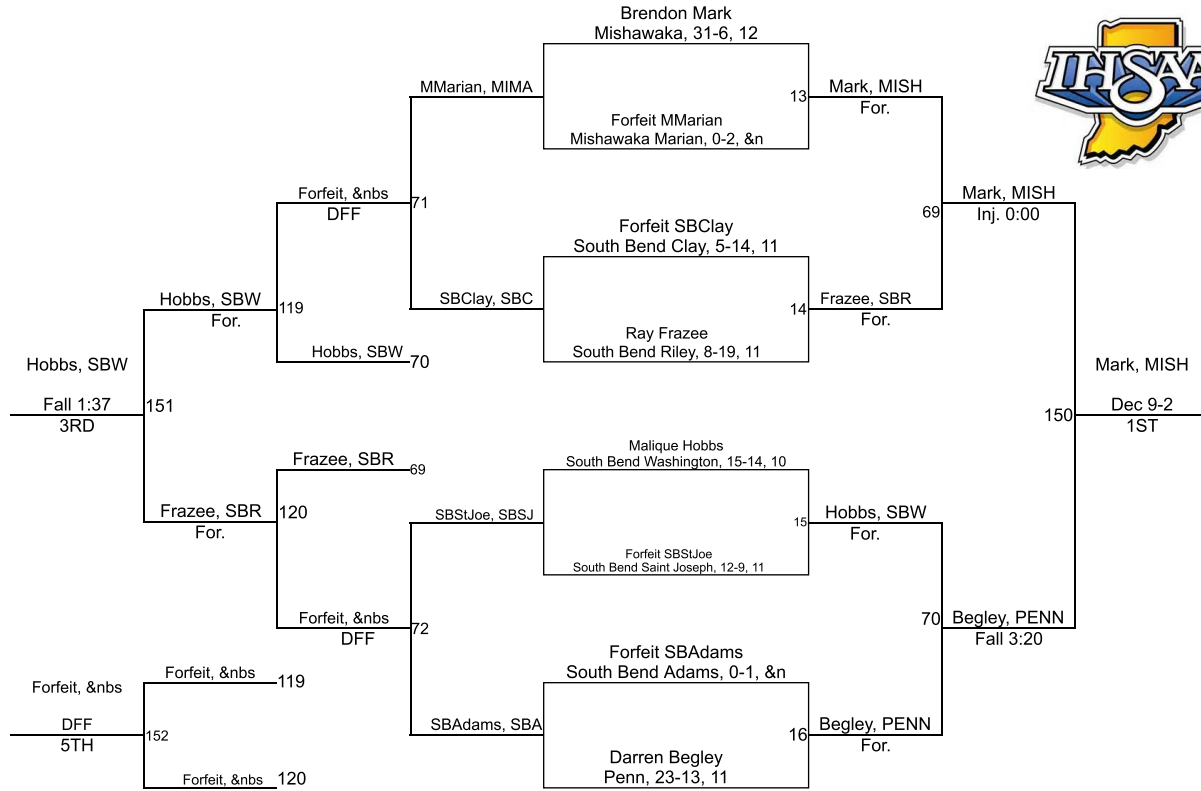

Team Scores

Printed on 02/01/2020 09:19 p.m.

Team Scores		
1	Mishawaka	292.0
2	Penn	262.0
3	South Bend Riley	253.0
4	South Bend Clay	122.0
5	South Bend Adams	94.0
6	South Bend Washington	92.0
7	South Bend Saint Joseph	83.0
8	Mishawaka Marian	22.0

IHSAA Sectional @ Mishawaka

126

IHSAA Sectional @ Mishawaka

138

IHSAA Sectional @ Mishawaka

145

IHSAA Sectional @ Mishawaka

152