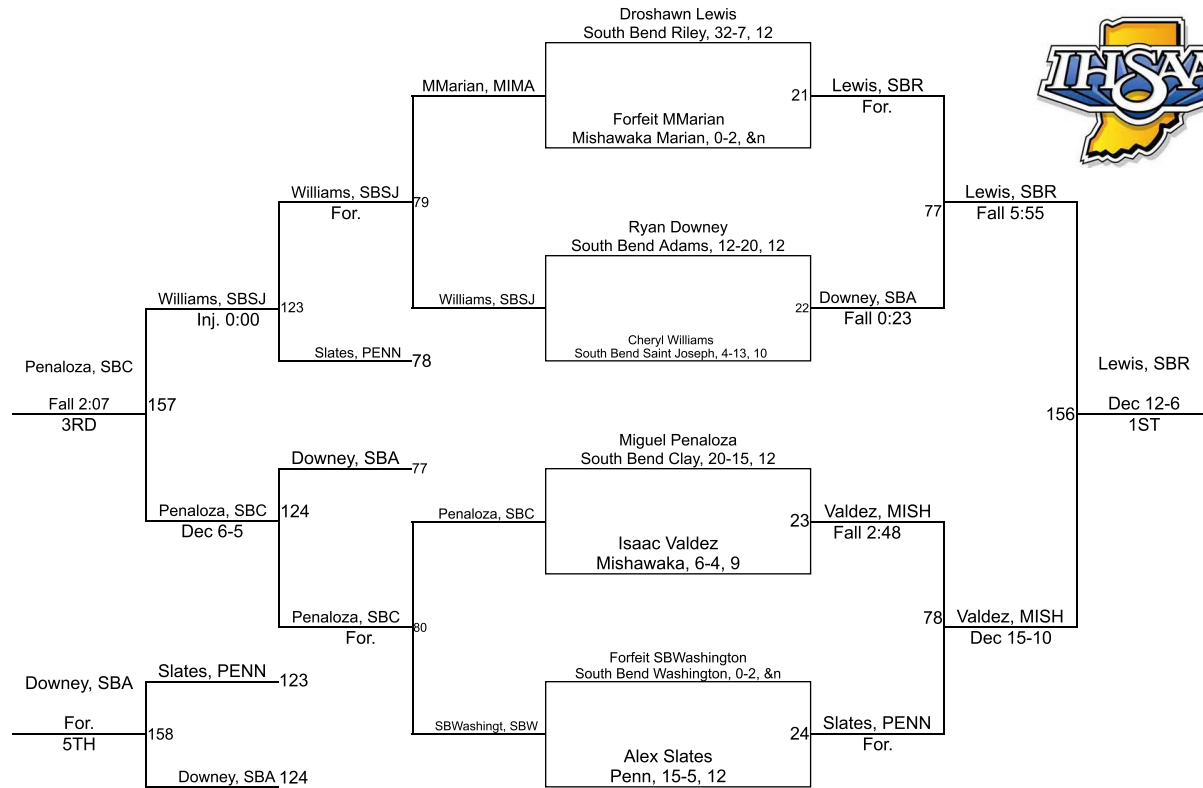

Team Scores

Printed on 02/01/2020 09:19 p.m.

Team Scores		
1	Mishawaka	292.0
2	Penn	262.0
3	South Bend Riley	253.0
4	South Bend Clay	122.0
5	South Bend Adams	94.0
6	South Bend Washington	92.0
7	South Bend Saint Joseph	83.0
8	Mishawaka Marian	22.0

IHSAA Sectional @ Mishawaka

126

IHSAA Sectional @ Mishawaka

138

IHSAA Sectional @ Mishawaka

145

IHSAA Sectional @ Mishawaka

152