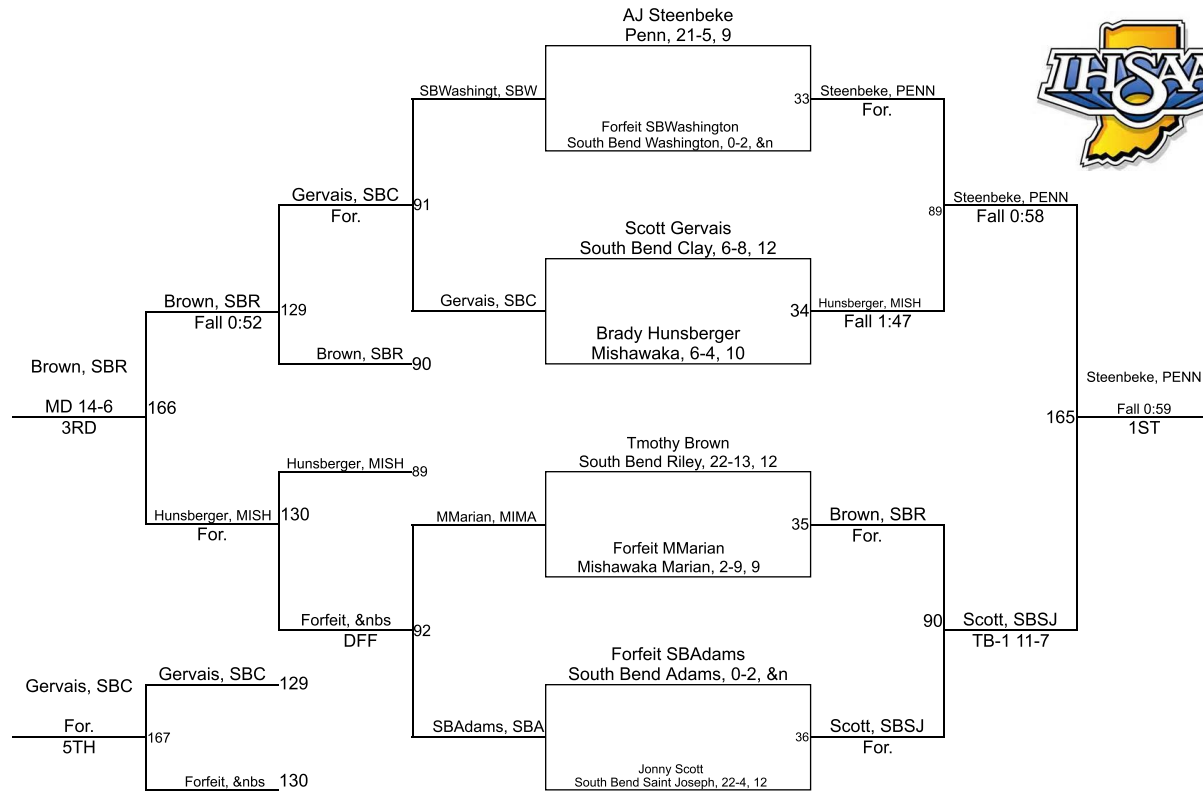

Team Scores

Printed on 02/01/2020 09:19 p.m.

Team Scores		
1	Mishawaka	292.0
2	Penn	262.0
3	South Bend Riley	253.0
4	South Bend Clay	122.0
5	South Bend Adams	94.0
6	South Bend Washington	92.0
7	South Bend Saint Joseph	83.0
8	Mishawaka Marian	22.0

IHSAA Sectional @ Mishawaka

126

IHSAA Sectional @ Mishawaka

138

IHSAA Sectional @ Mishawaka

145

IHSAA Sectional @ Mishawaka

152

IHSAA Sectional @ Mishawaka

160

IHSAA Sectional @ Mishawaka

220

IHSAA Sectional @ Mishawaka

285