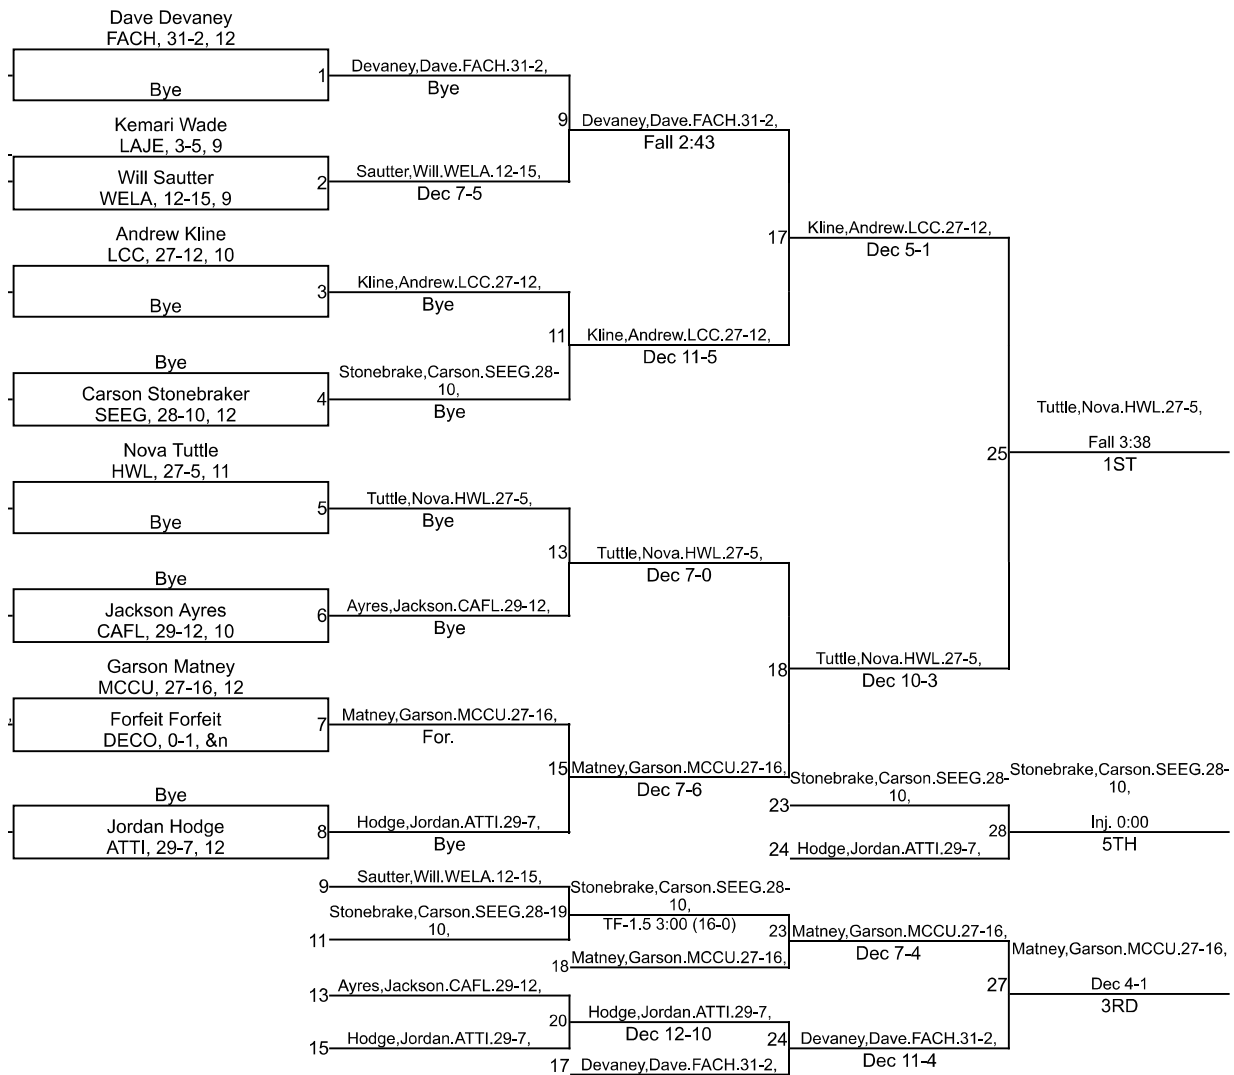

IHSAA Sectional @ Lafayette Jefferson

106

IHSAA Sectional @ Lafayette Jefferson

113

IHSAA Sectional @ Lafayette Jefferson

132

IHSAA Sectional @ Lafayette Jefferson

138

IHSAA Sectional @ Lafayette Jefferson

152

IHSAA Sectional @ Lafayette Jefferson

220