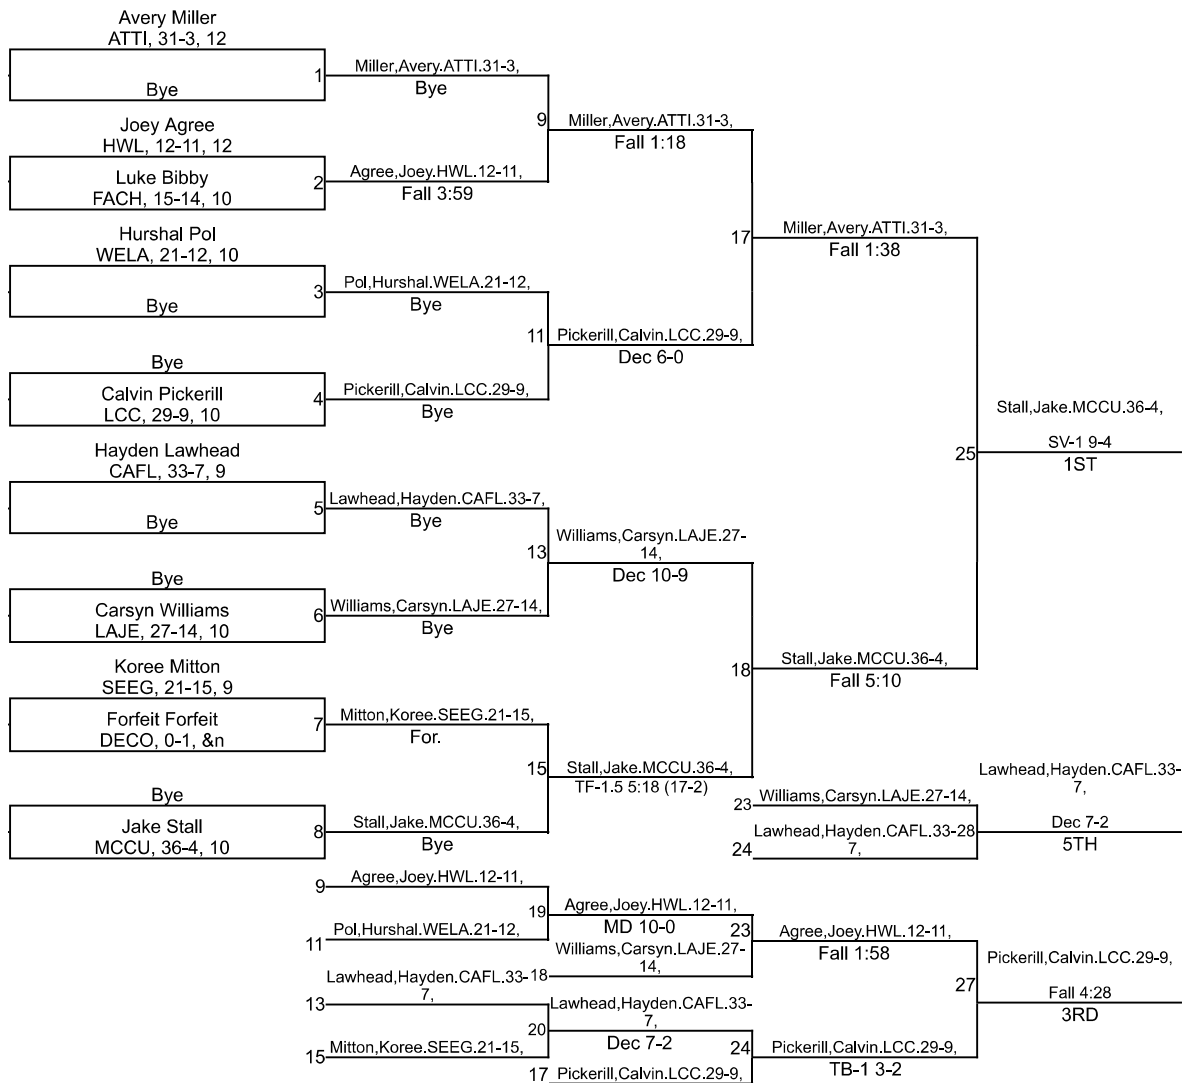

IHSAA Sectional @ Lafayette Jefferson

106

IHSAA Sectional @ Lafayette Jefferson

113

IHSAA Sectional @ Lafayette Jefferson

132

IHSAA Sectional @ Lafayette Jefferson

138