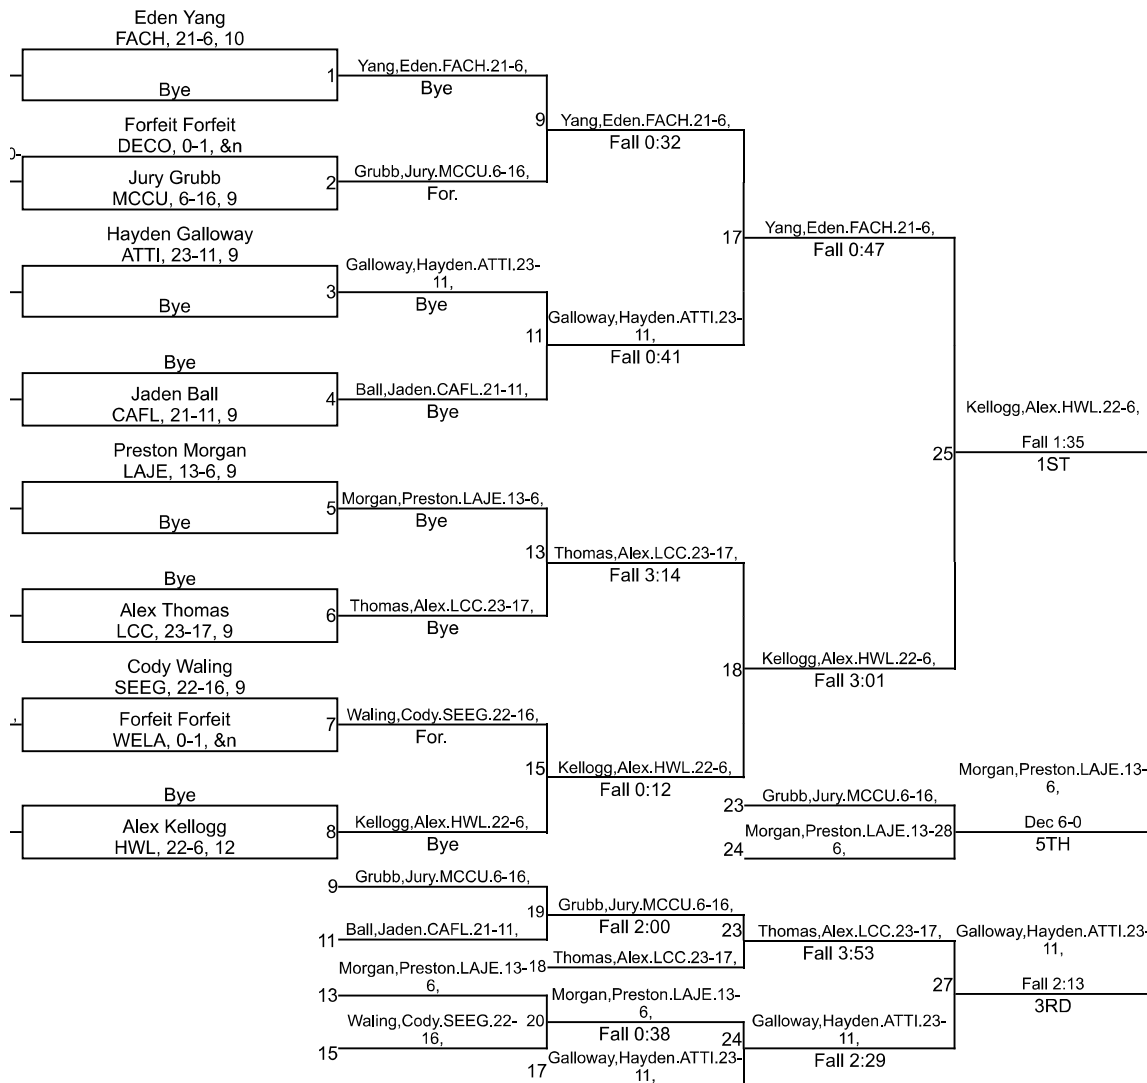

IHSAA Sectional @ Lafayette Jefferson

106

IHSAA Sectional @ Lafayette Jefferson

113

IHSAA Sectional @ Lafayette Jefferson

132

IHSAA Sectional @ Lafayette Jefferson

138