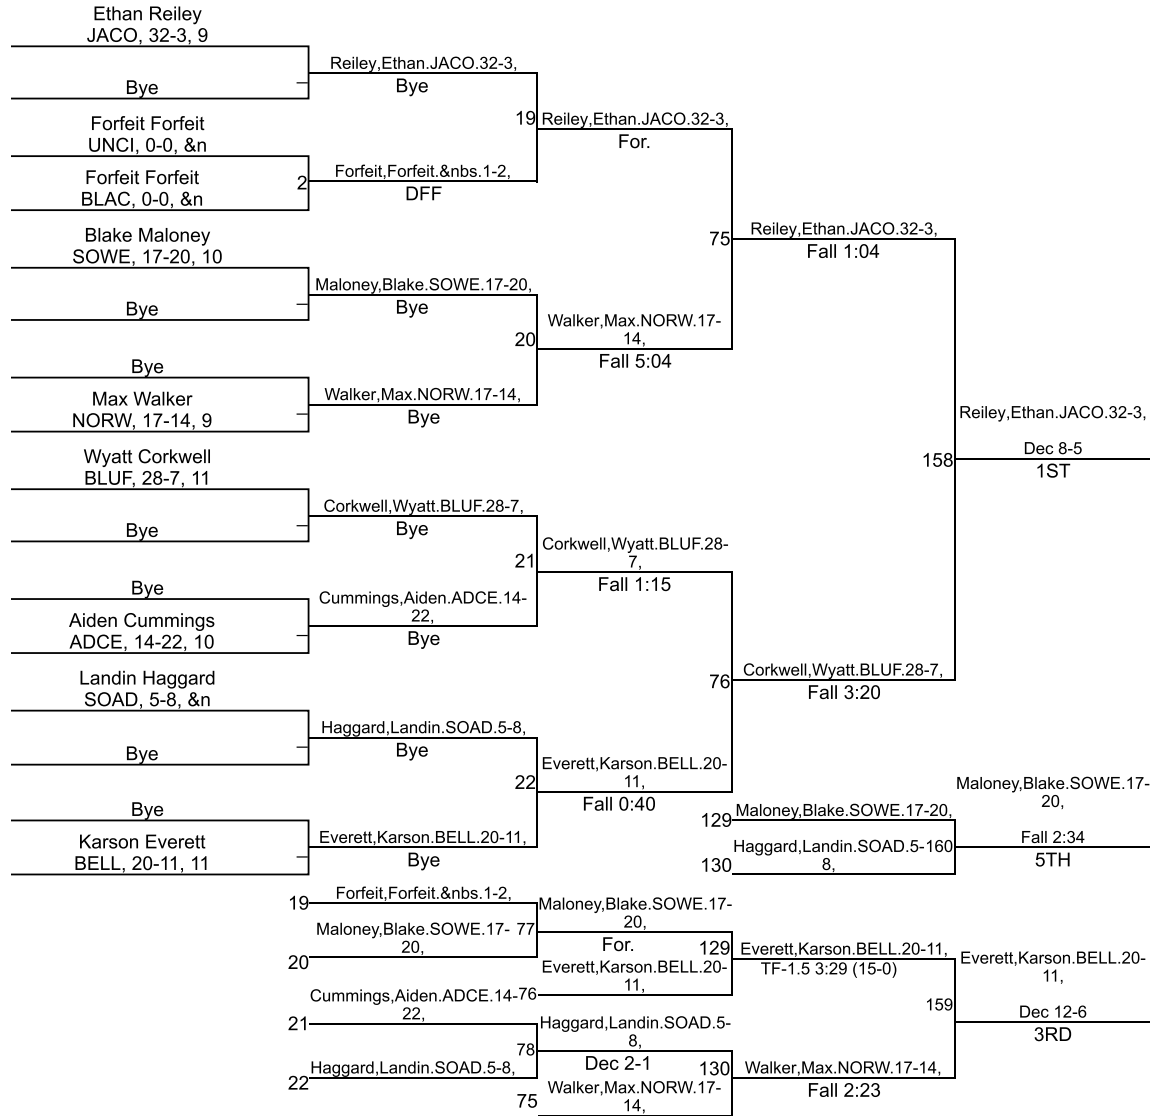

# Team Scores

Printed on 02/01/2020 08:33 p.m.

Team Scores		
1	Bellmont	235.0
2	Norwell	210.0
3	Jay County	154.0
4	Bluffton	147.0
5	Adams Central	130.5
6	South Adams	119.0
6	Southern Wells	119.0
8	Union City	57.5
9	Blackford	35.0

# IHSAA Sectional @ Jay County

113

# IHSAA Sectional @ Jay County

120