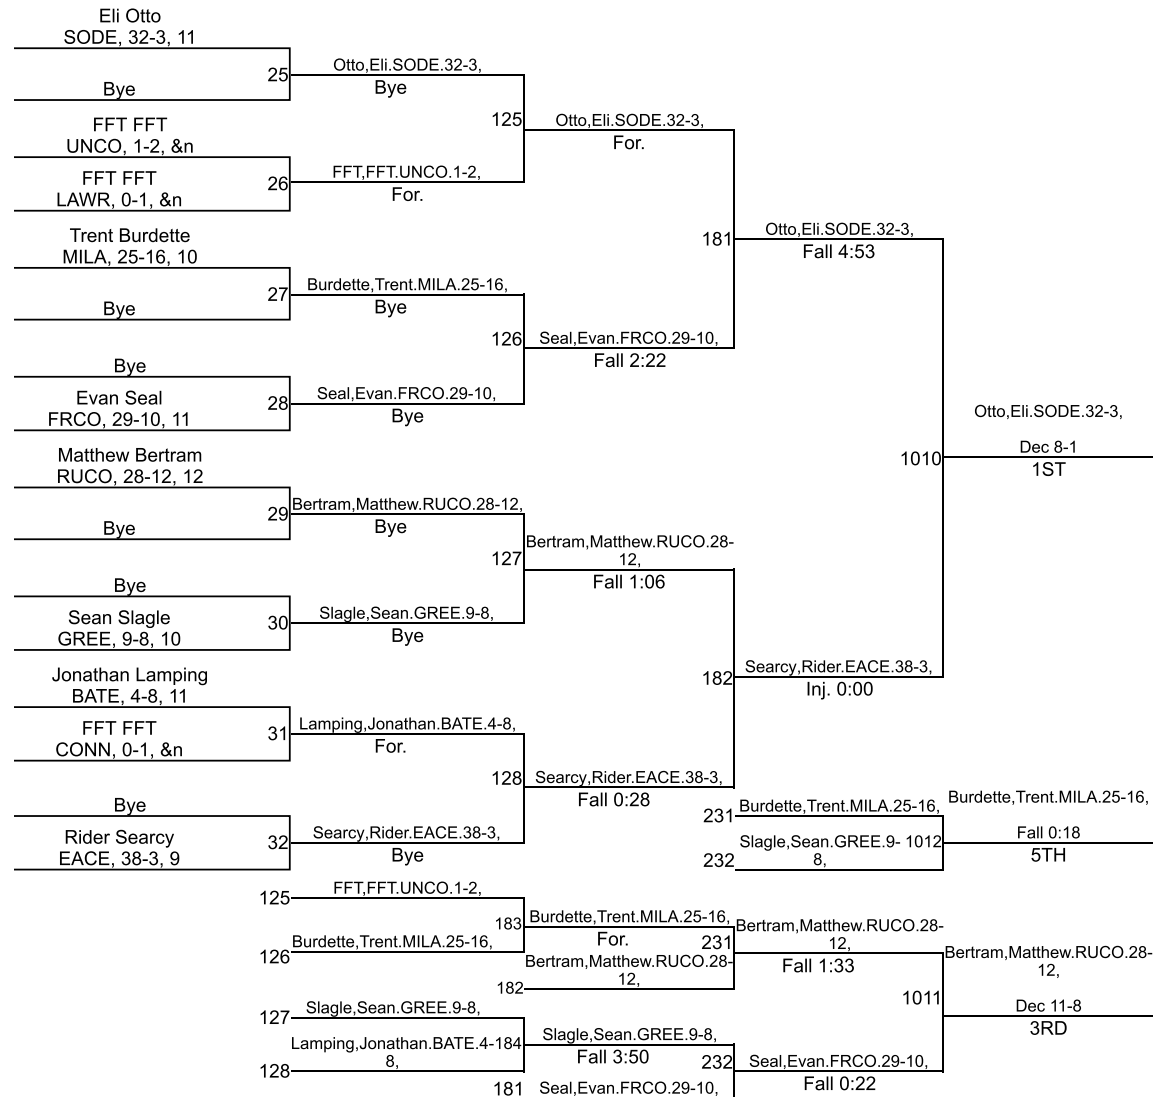

IHSAA Sectional @ Franklin County