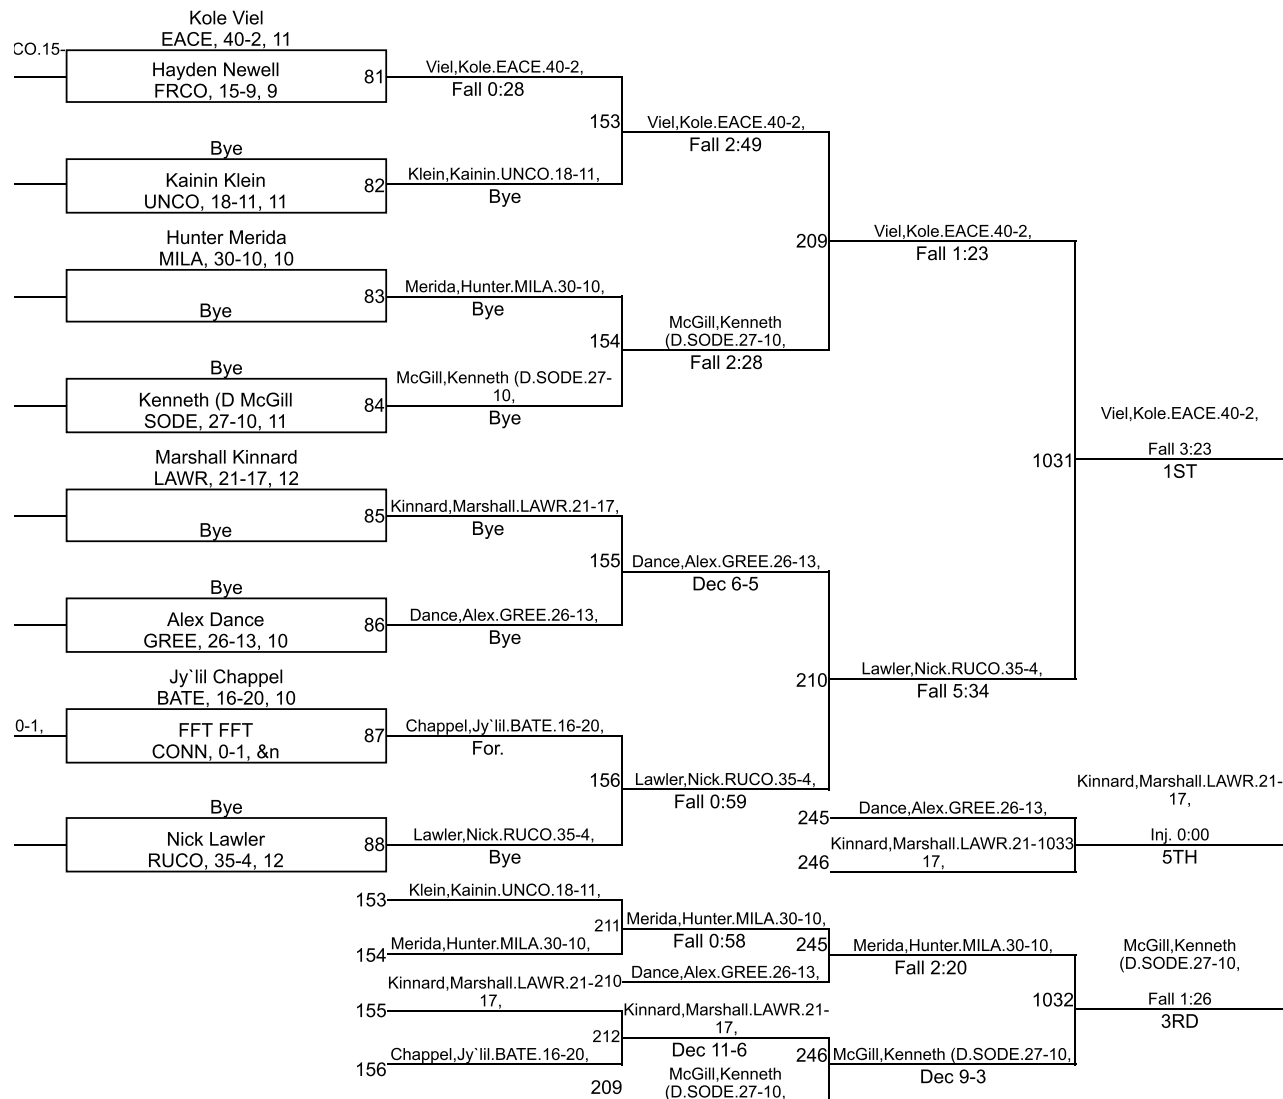

IHSAA Sectional @ Franklin County

182