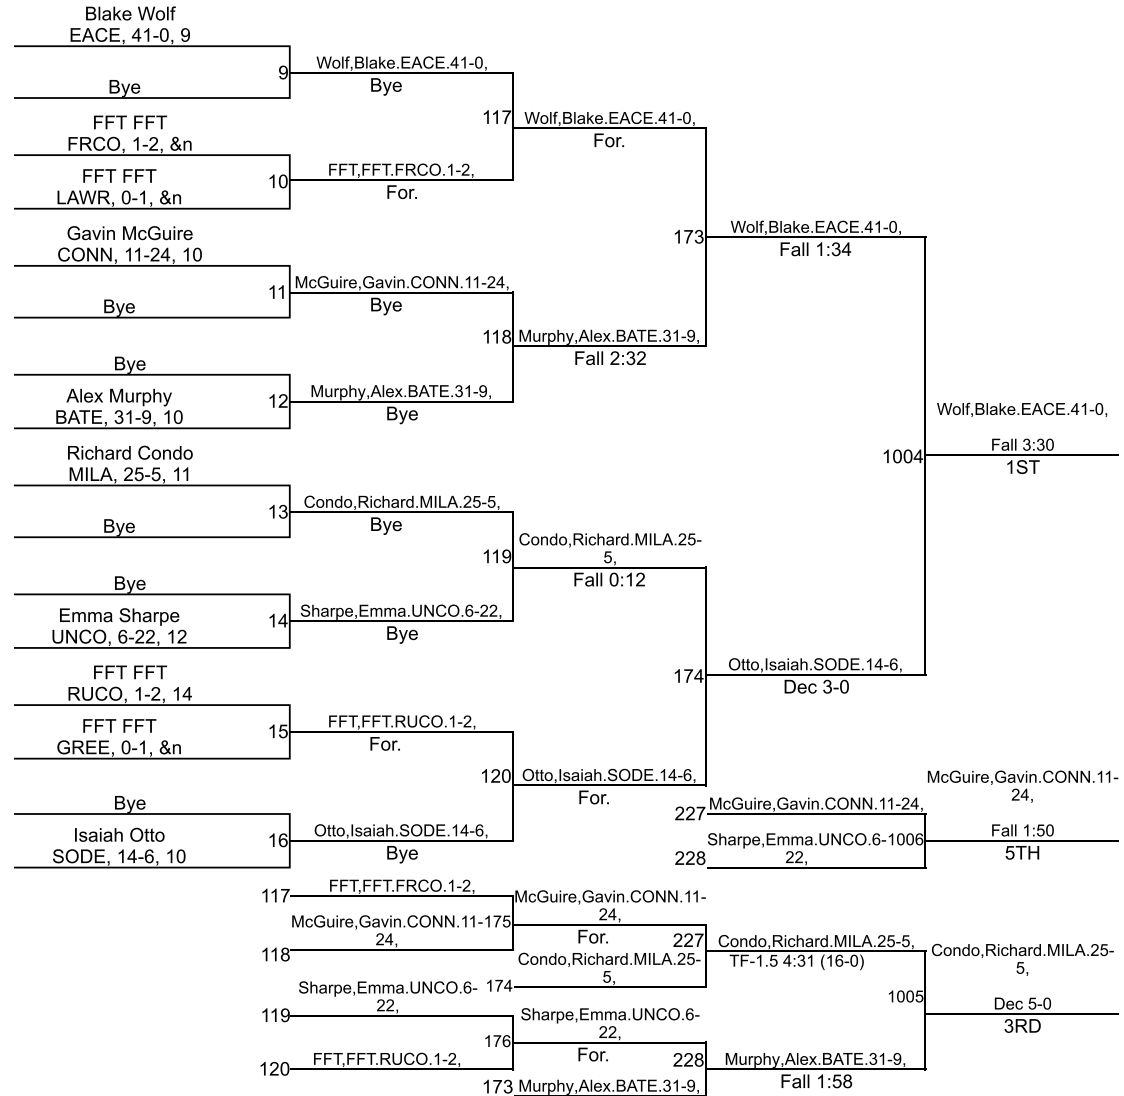

IHSAA Sectional @ Franklin County

113