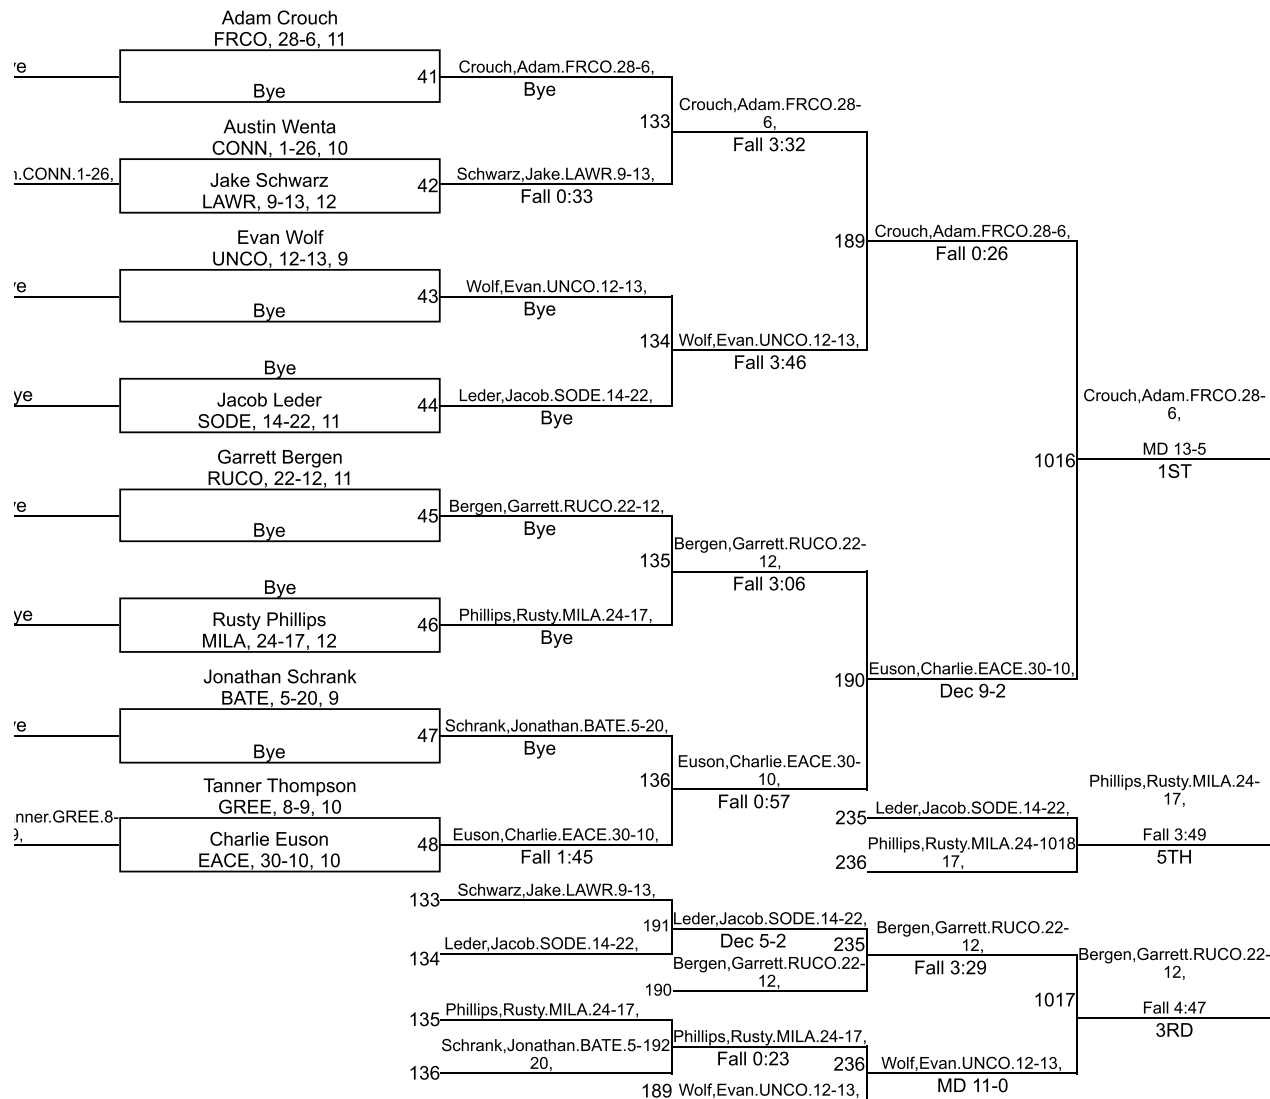

IHSAA Sectional @ Franklin County

138