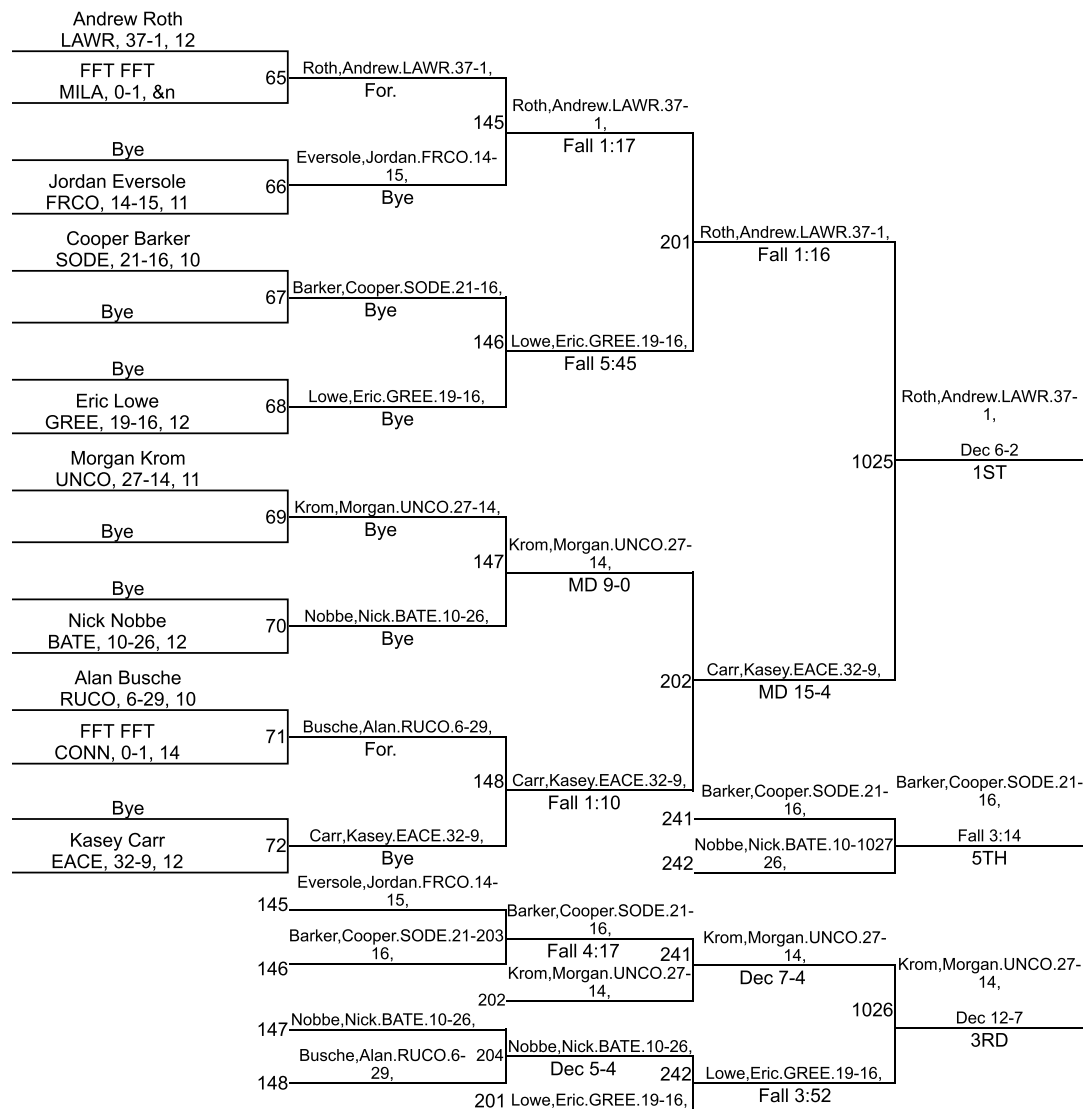

IHSAA Sectional @ Franklin County

160