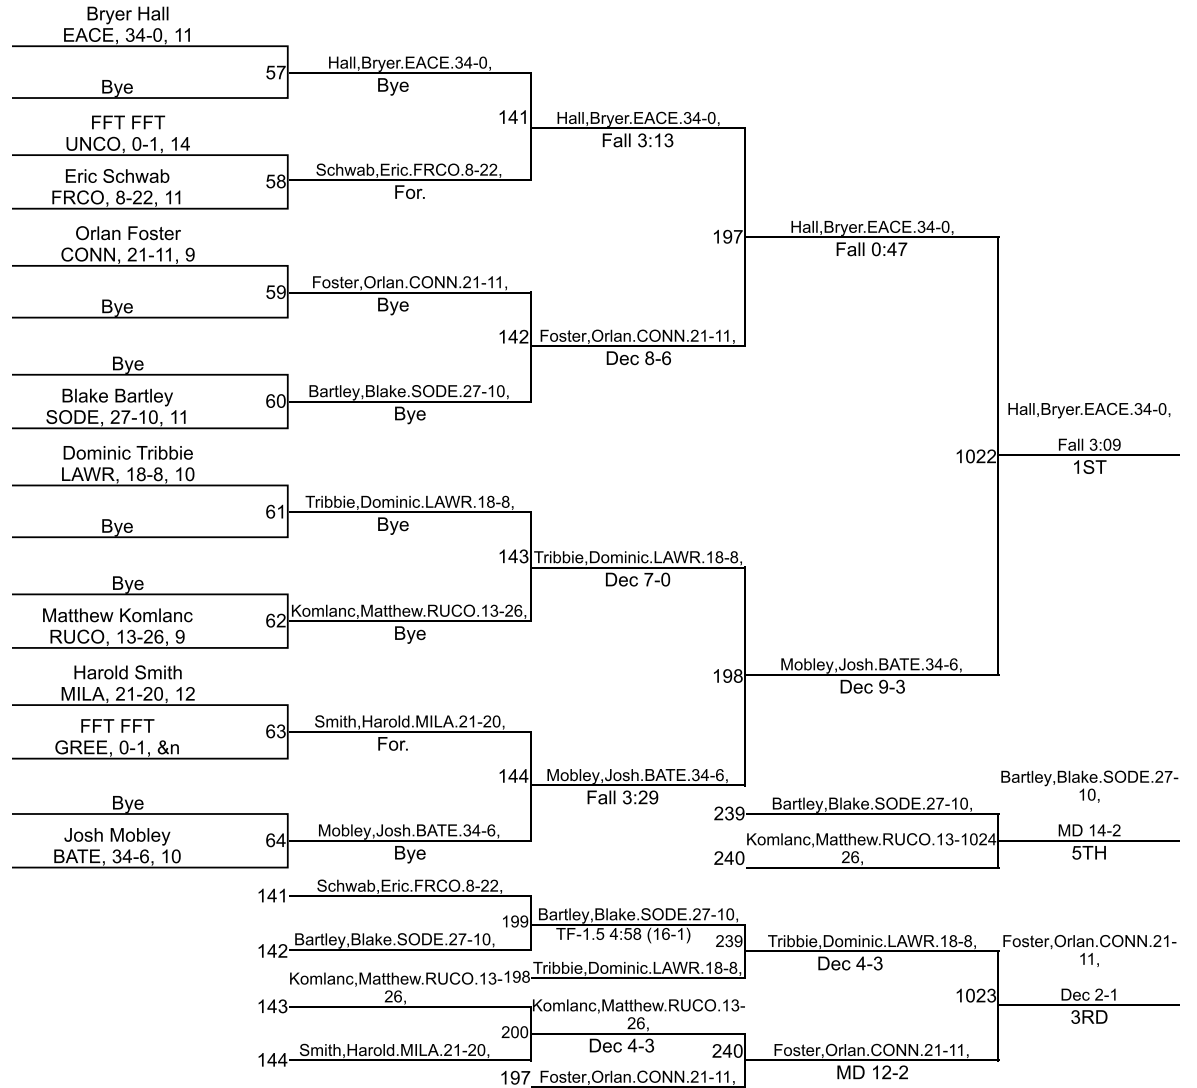

IHSAA Sectional @ Franklin County

152