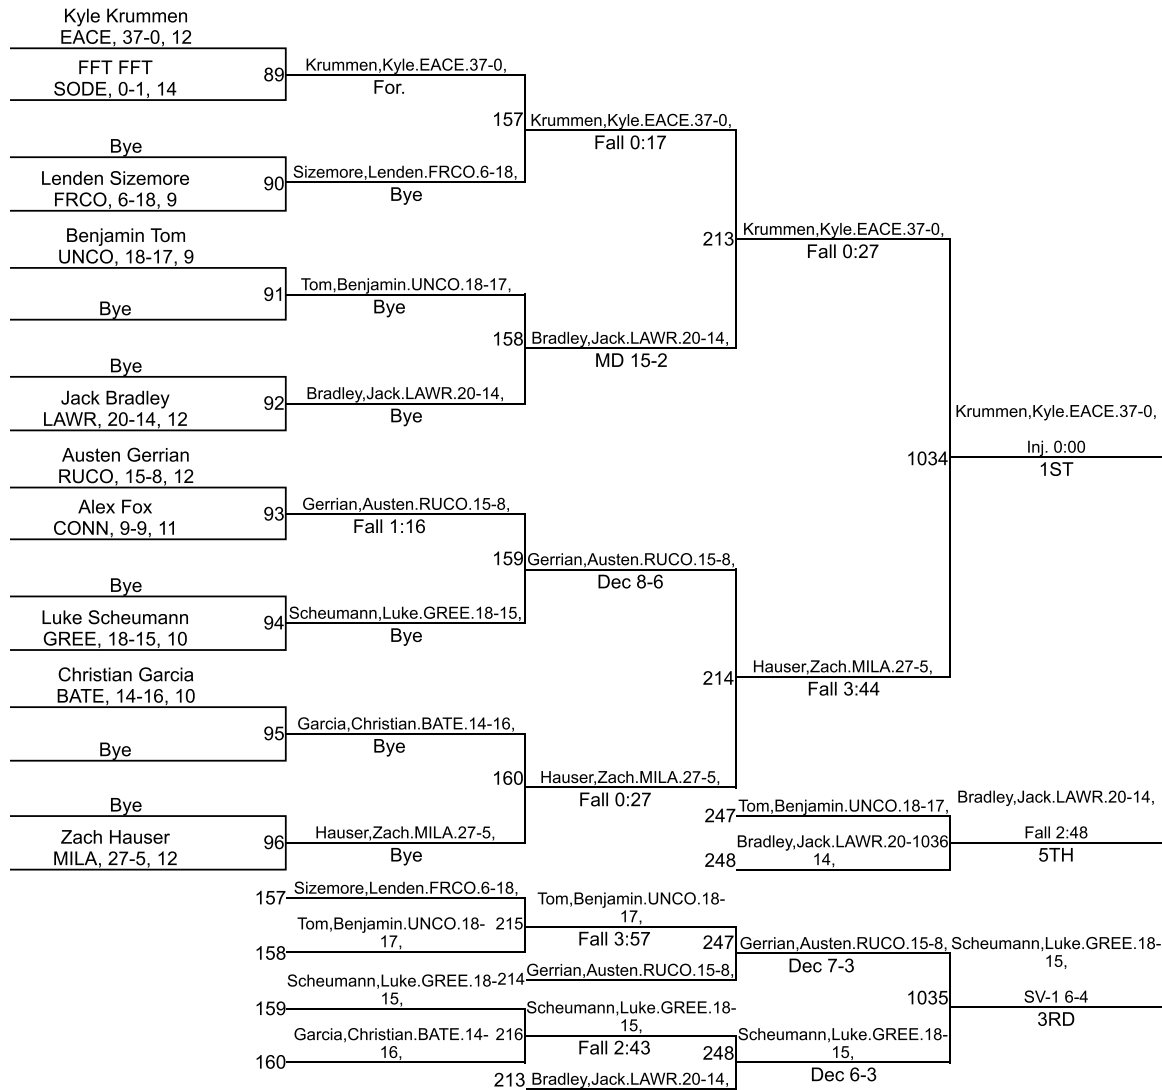

IHSAA Sectional @ Franklin County

195