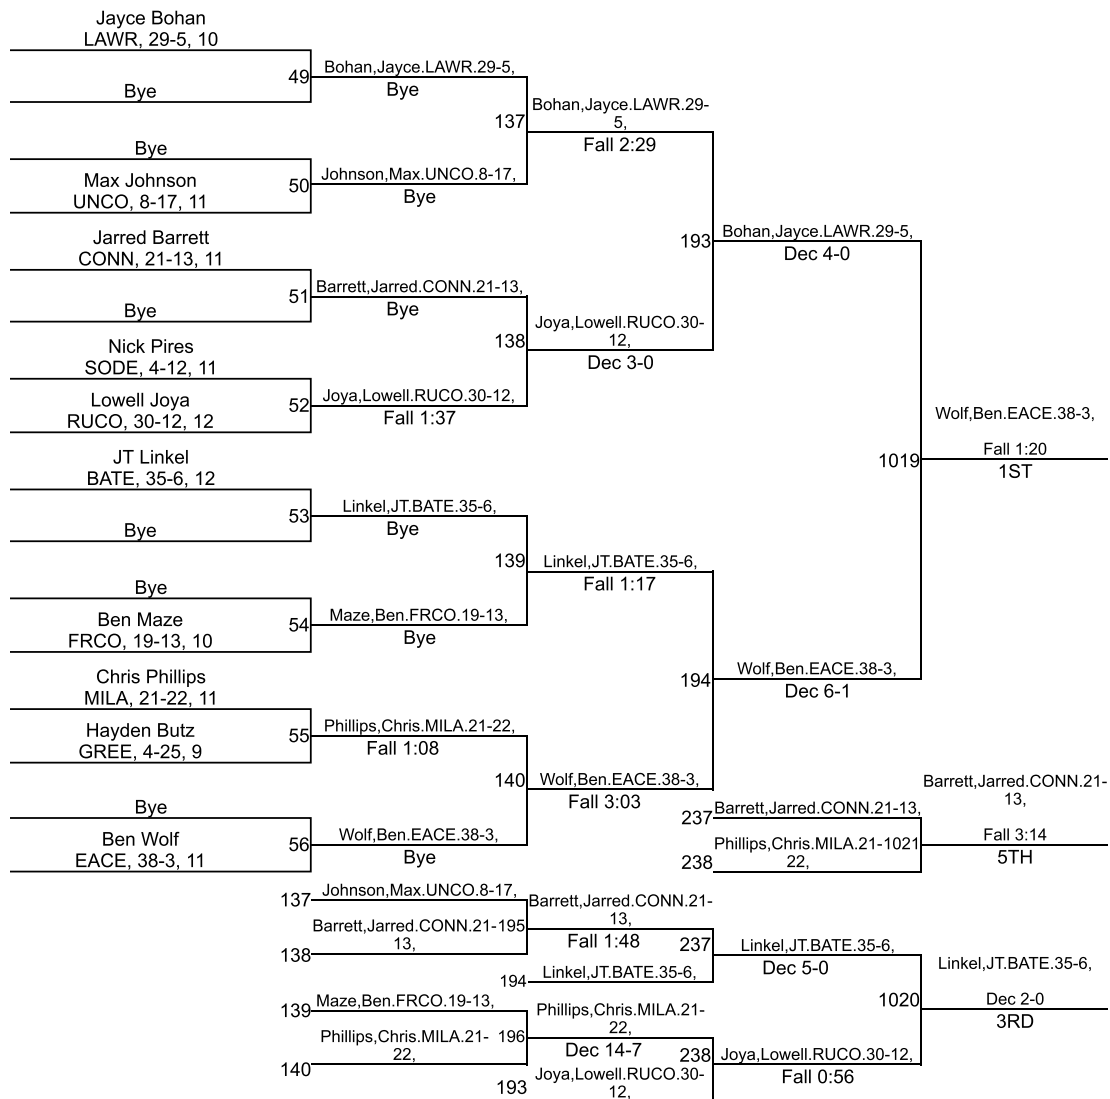

IHSAA Sectional @ Franklin County

145