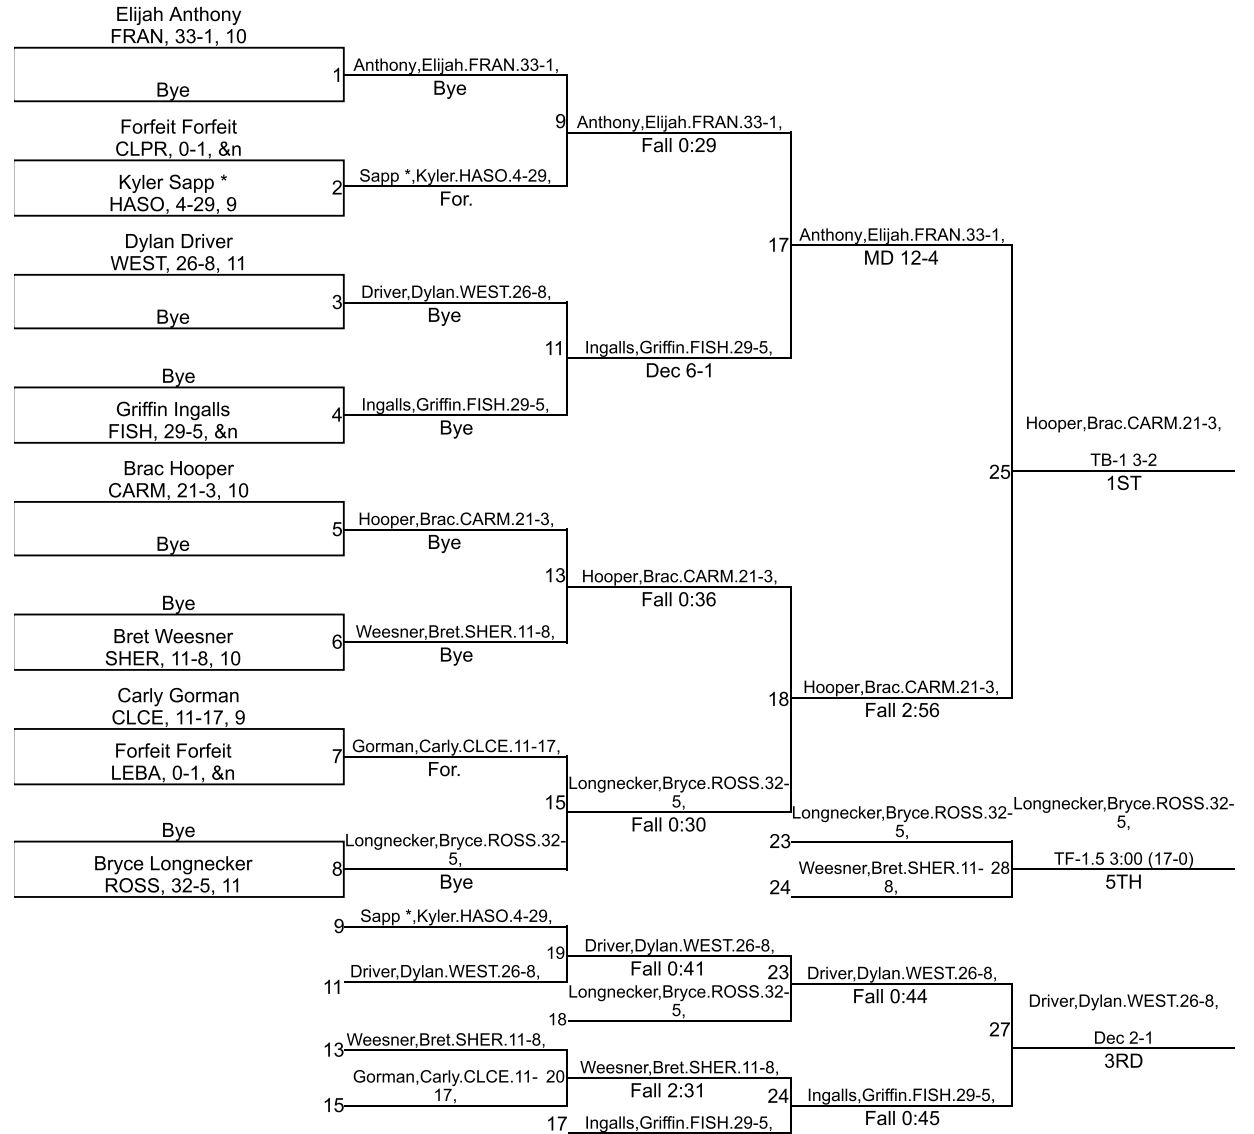

IHSAA Sectional @ Frankfort

113