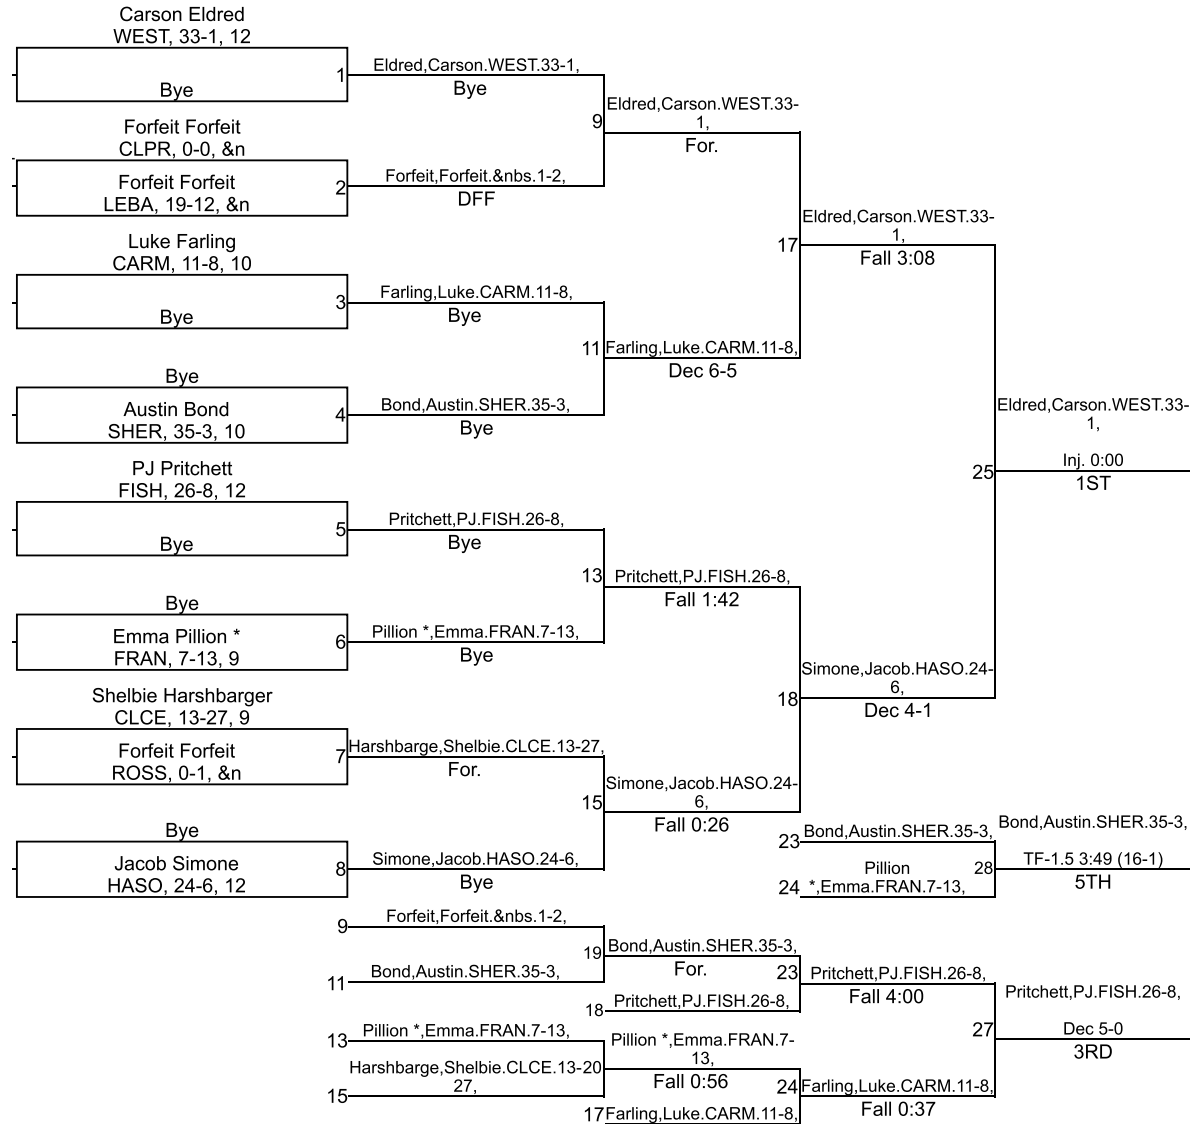

Team Scores

Printed on 02/01/2020 08:29 p.m.

Team Scores		
1	Carmel	284.5
2	Westfield	202.0
3	Hamilton Southeastern	199.5
4	Fishers	140.0
5	Lebanon	98.0
6	Frankfort	83.0
7	Sheridan	50.0
8	Clinton Prairie	48.0
9	Rossville	39.5
10	Clinton Central	36.0

IHSAA Sectional @ Frankfort

113

IHSAA Sectional @ Frankfort

120

IHSAA Sectional @ Frankfort

IHSAA Sectional @ Frankfort

132

IHSAA Sectional @ Frankfort