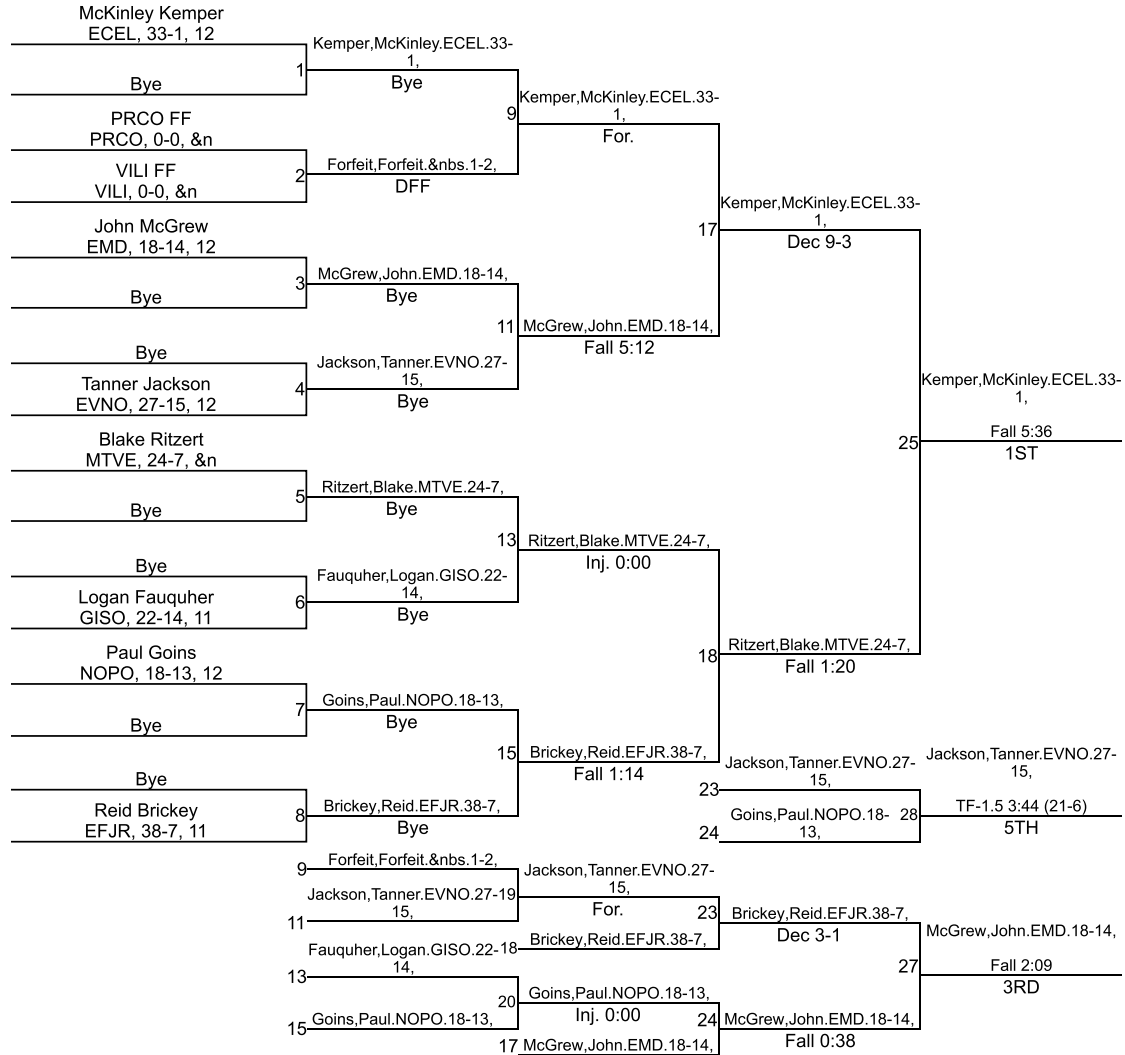

IHSAA Sectional @ Evansville Central

195