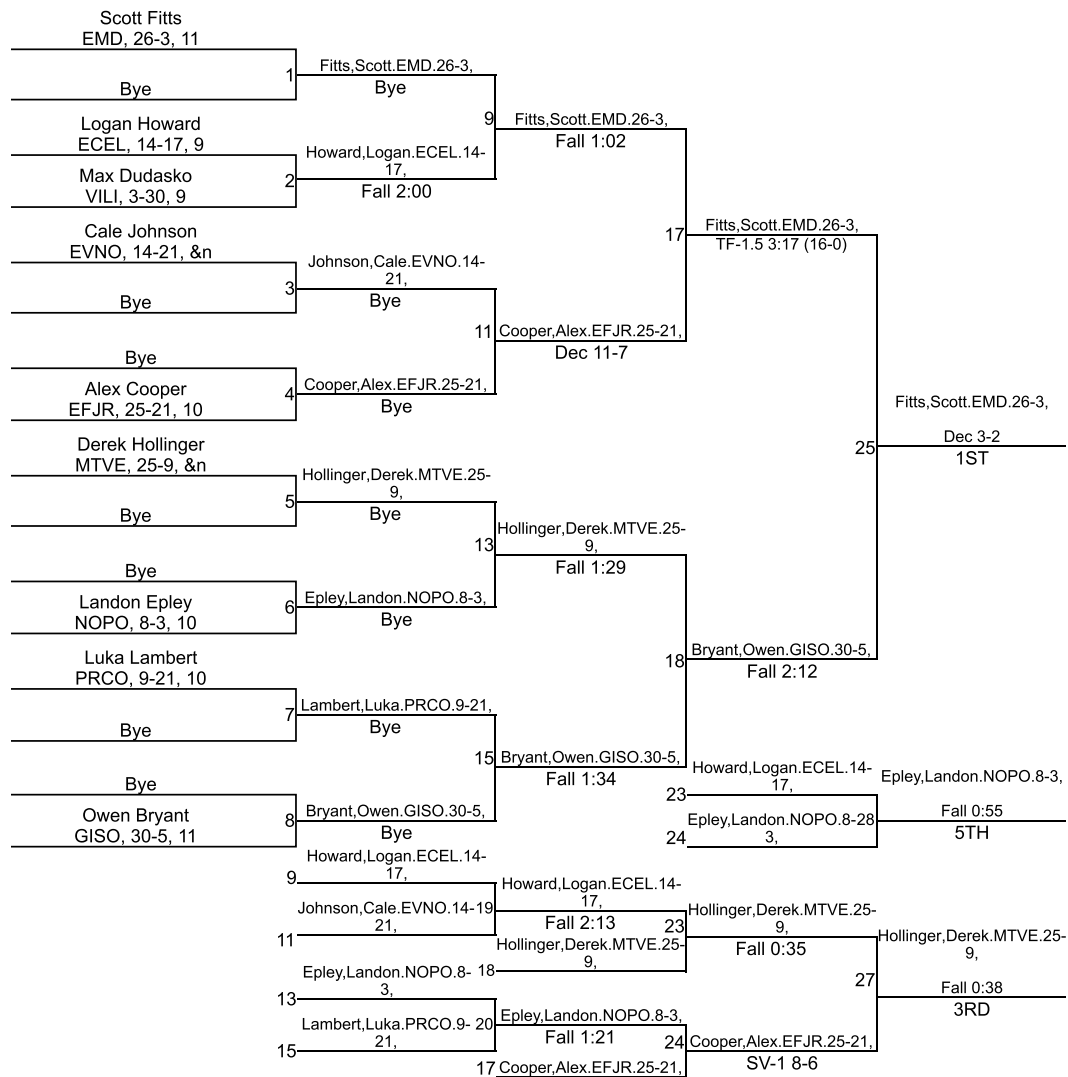

IHSAA Sectional @ Evansville Central

152