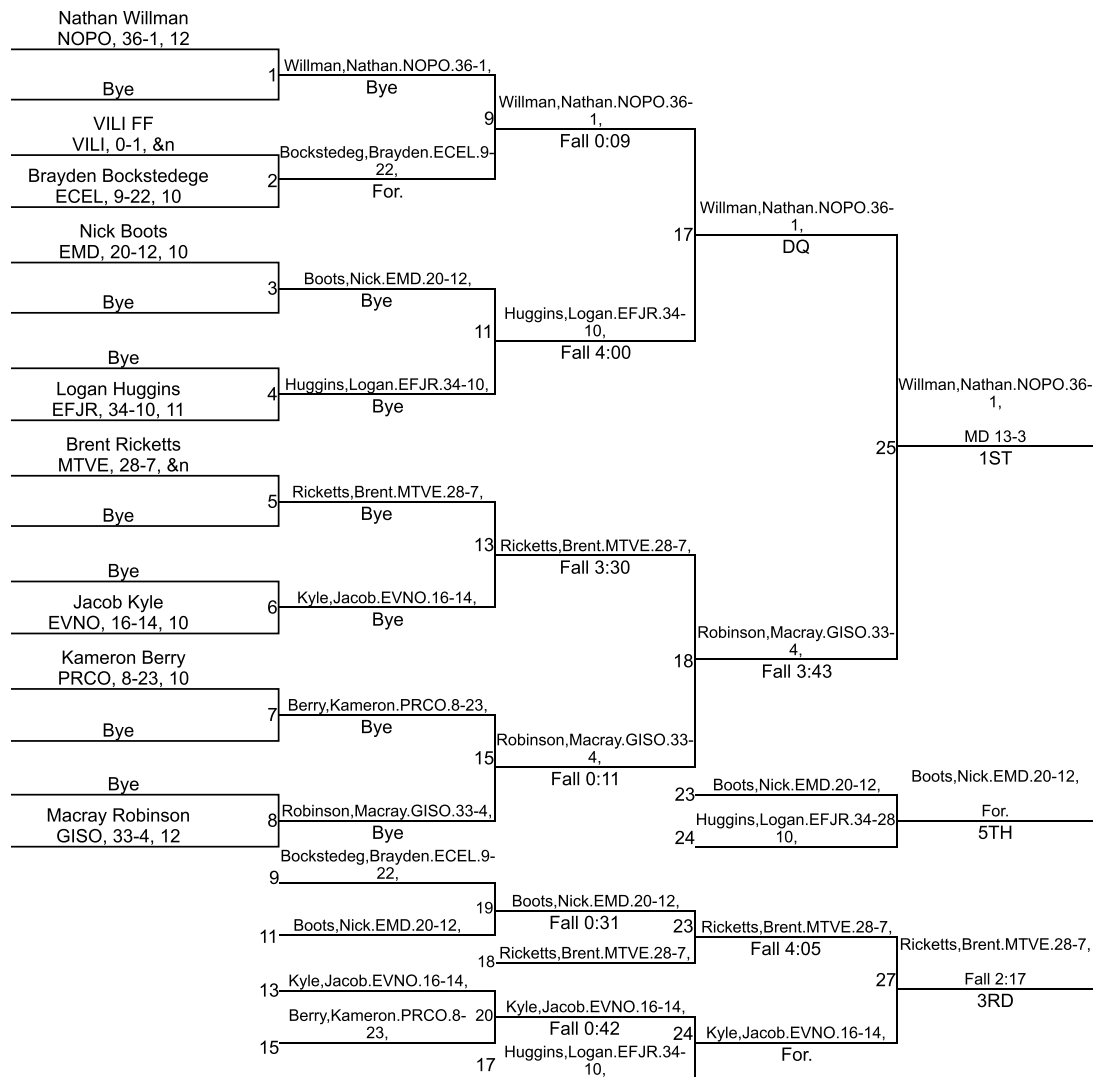

IHSAA Sectional @ Evansville Central

220