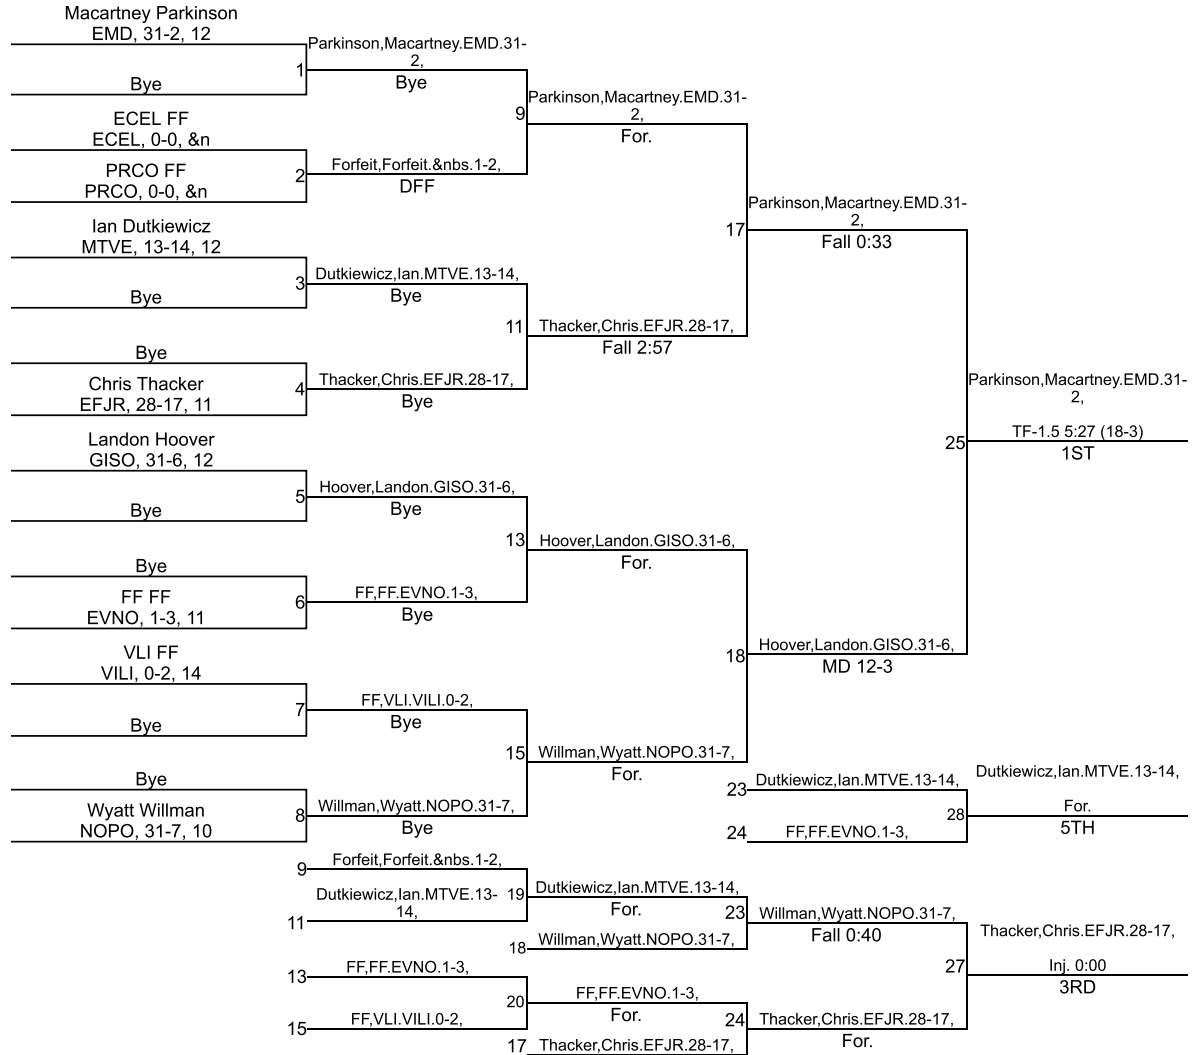

IHSAA Sectional @ Evansville Central

182