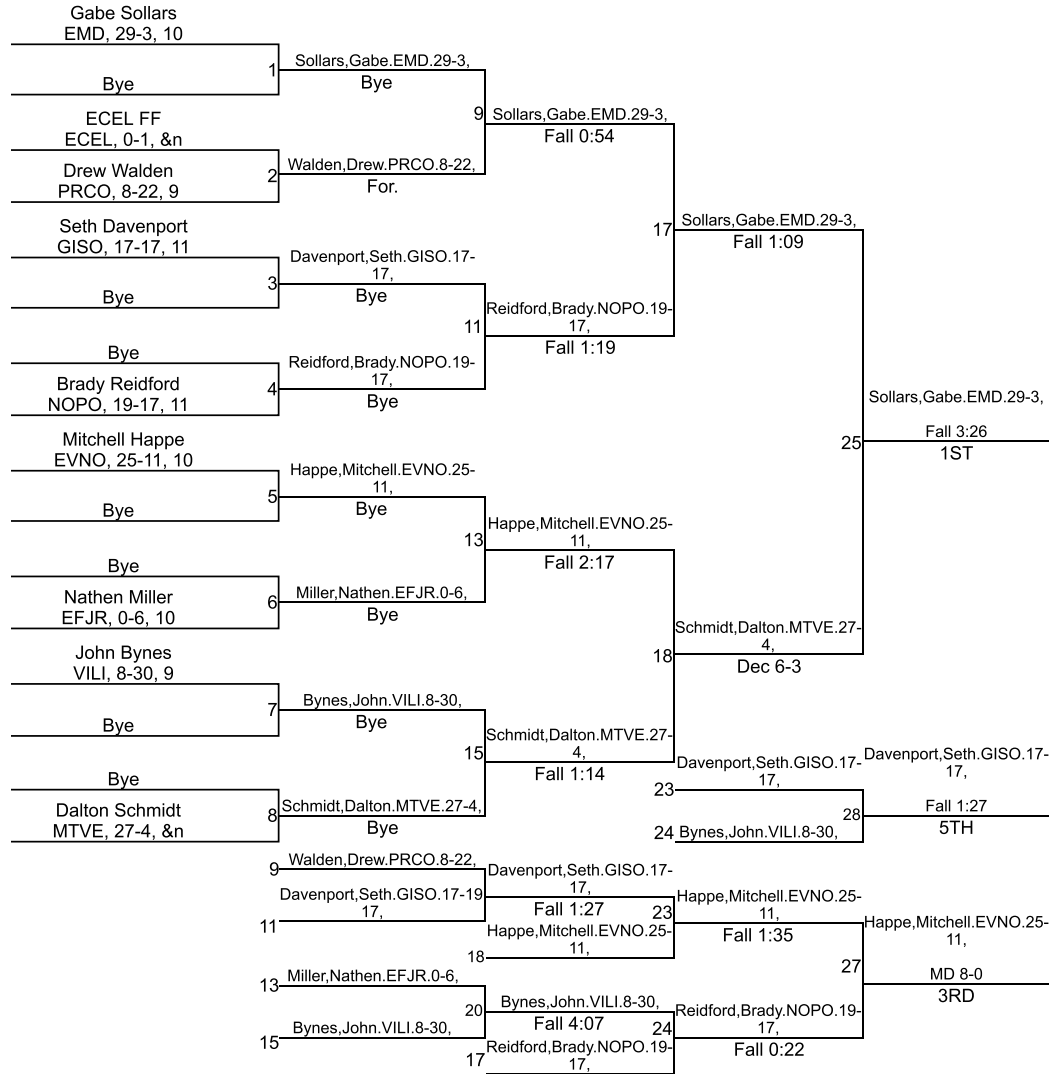

IHSAA Sectional @ Evansville Central

170