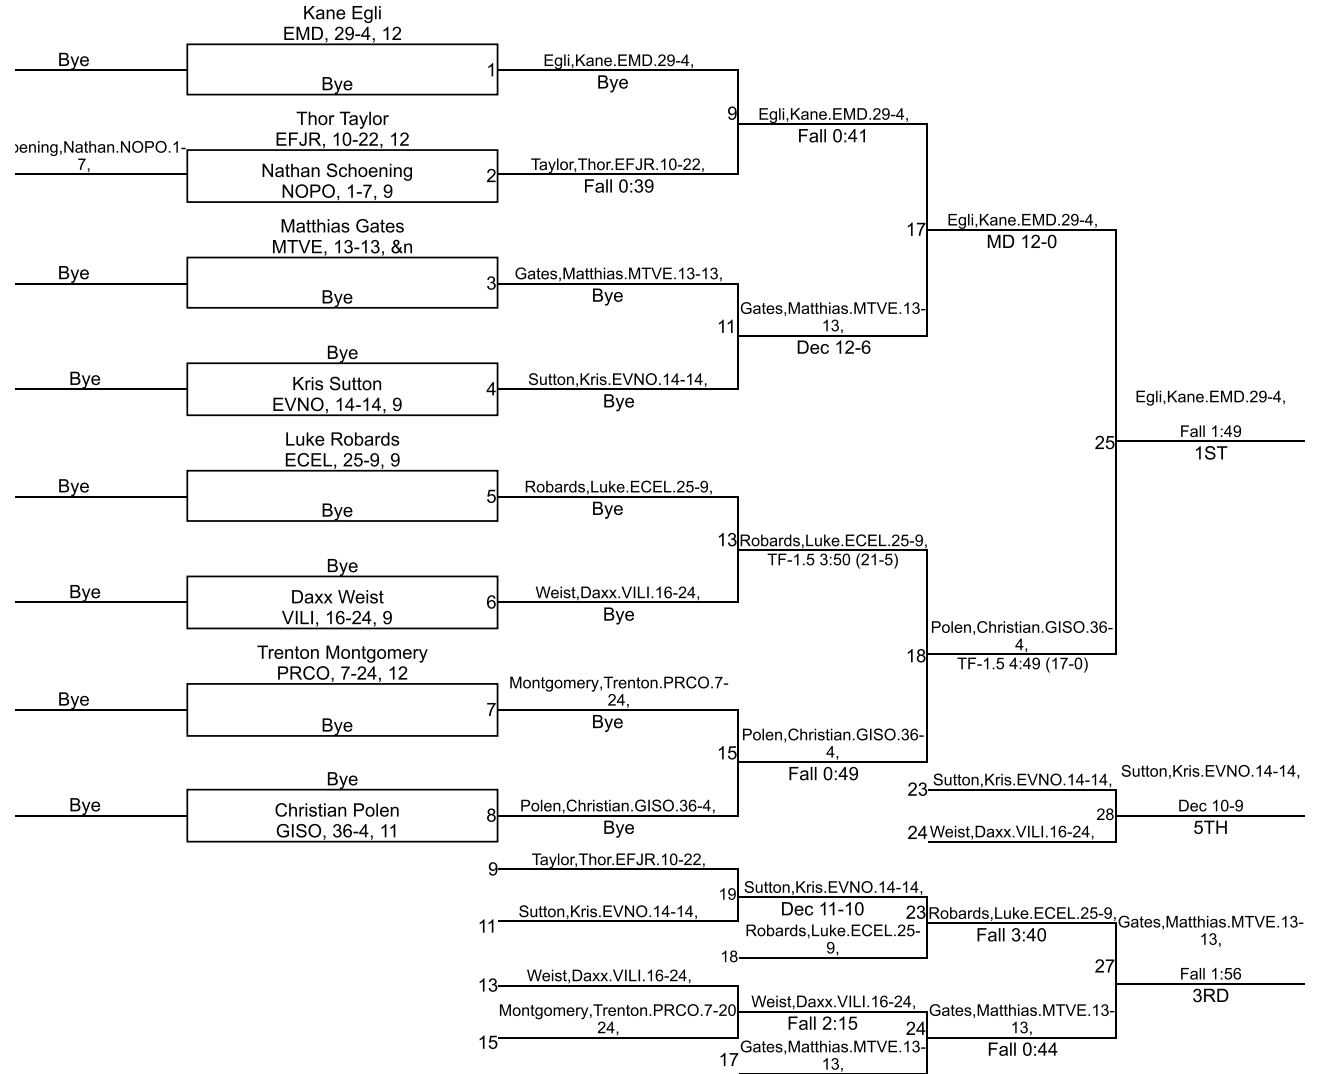

IHSAA Sectional @ Evansville Central

132