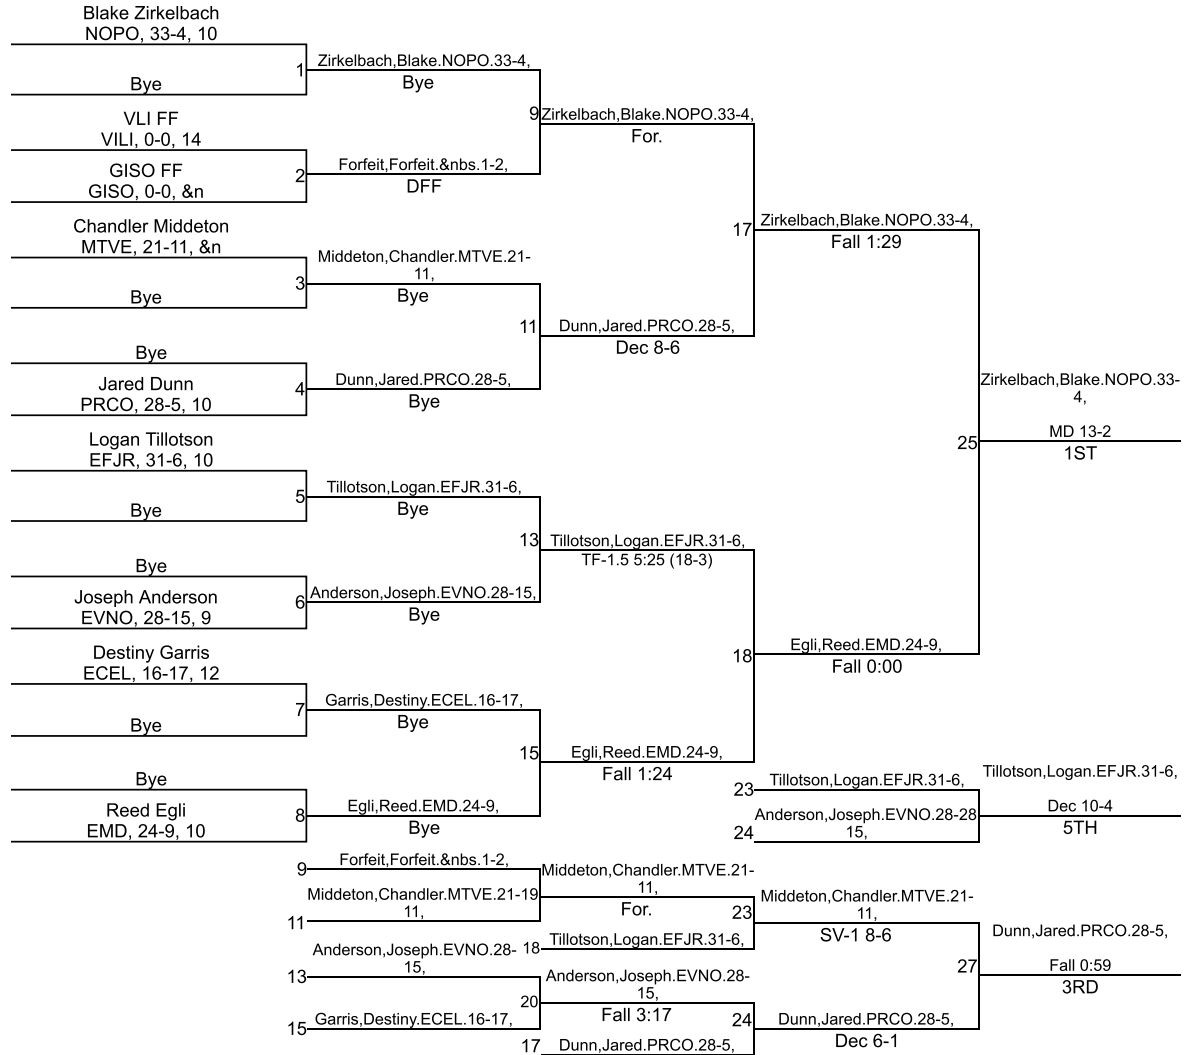

# IHSAA Sectional @ Evansville Central

106