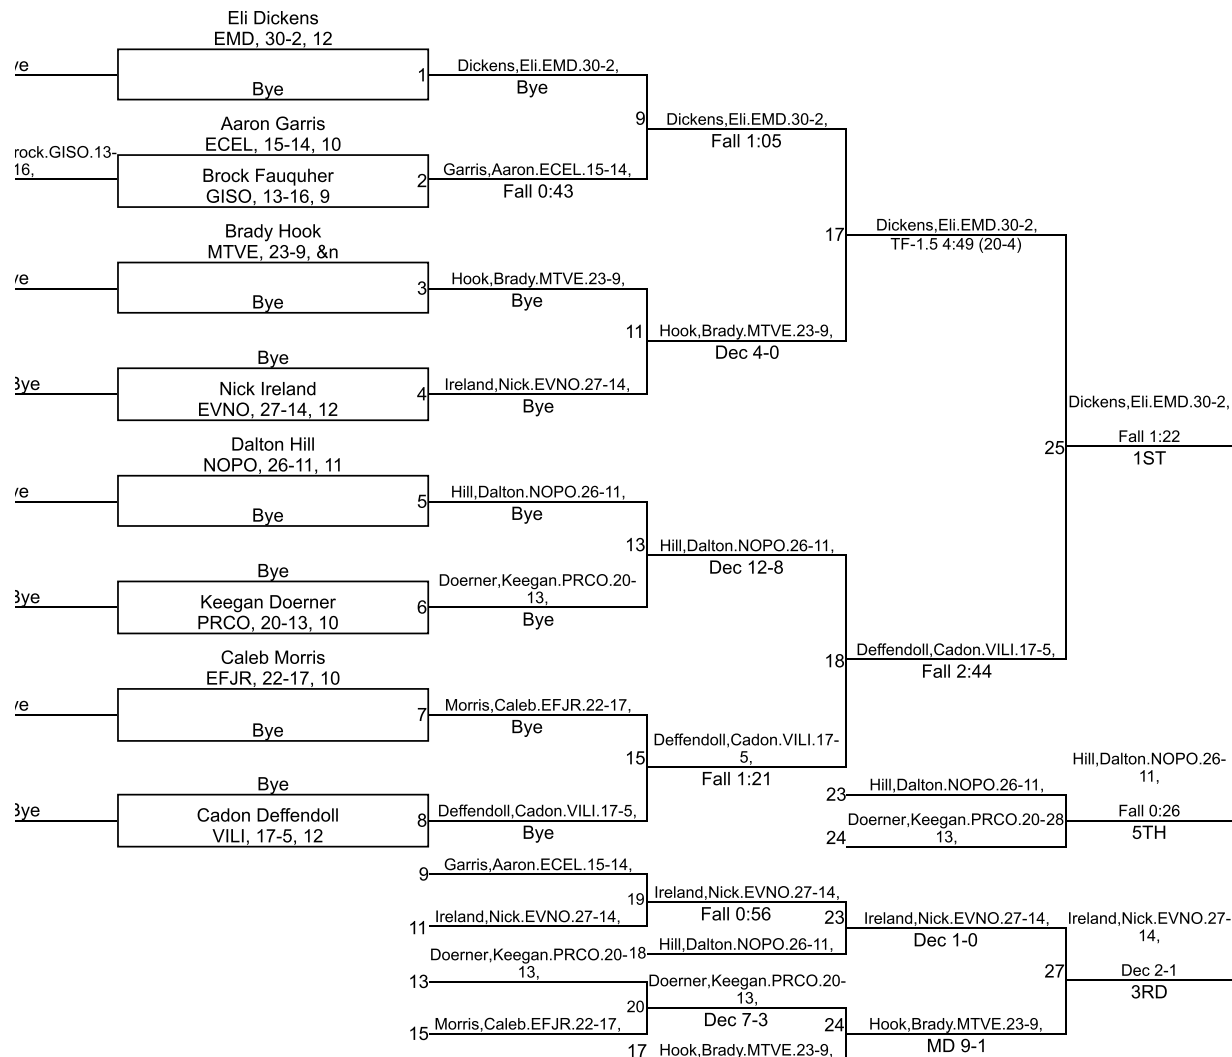

IHSAA Sectional @ Evansville Central

160