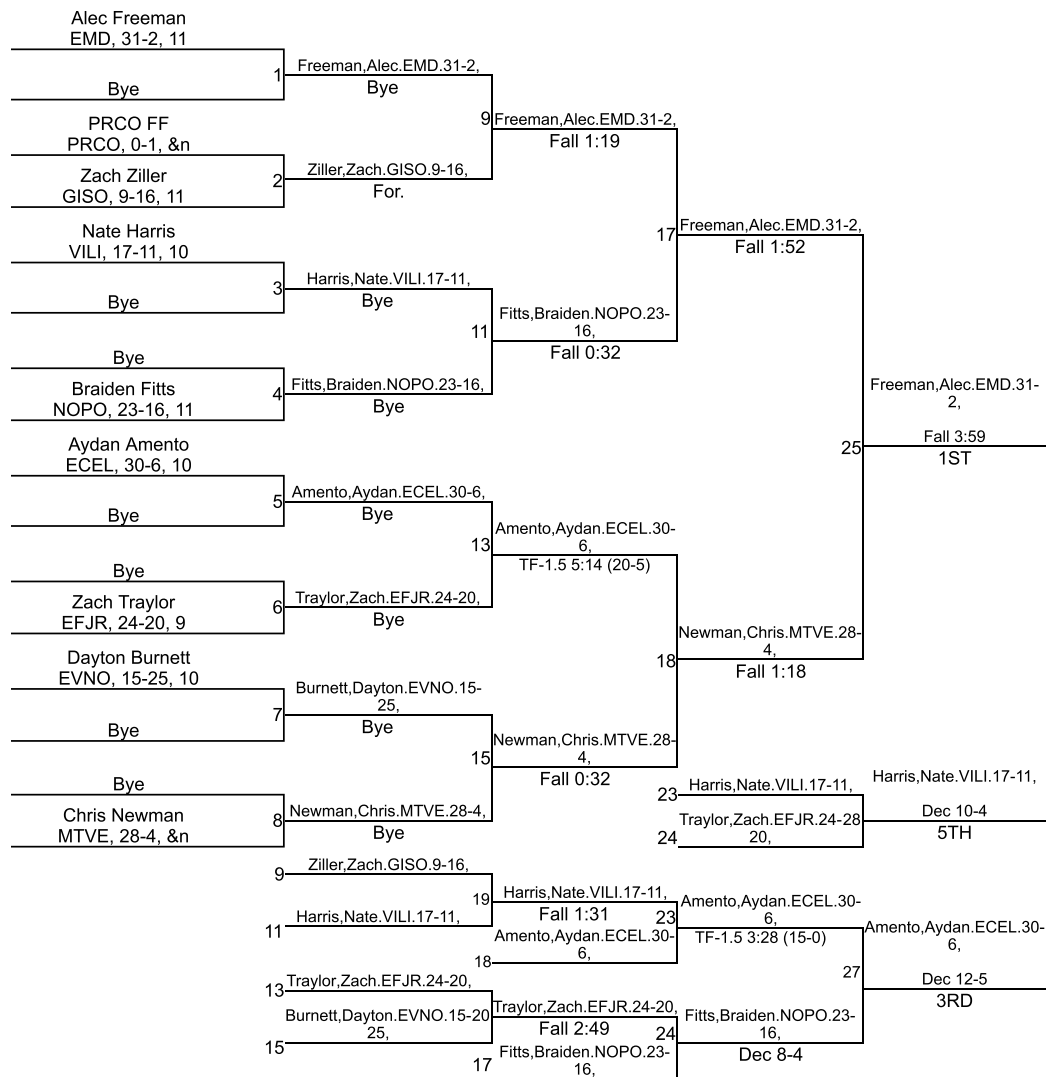

IHSAA Sectional @ Evansville Central

120