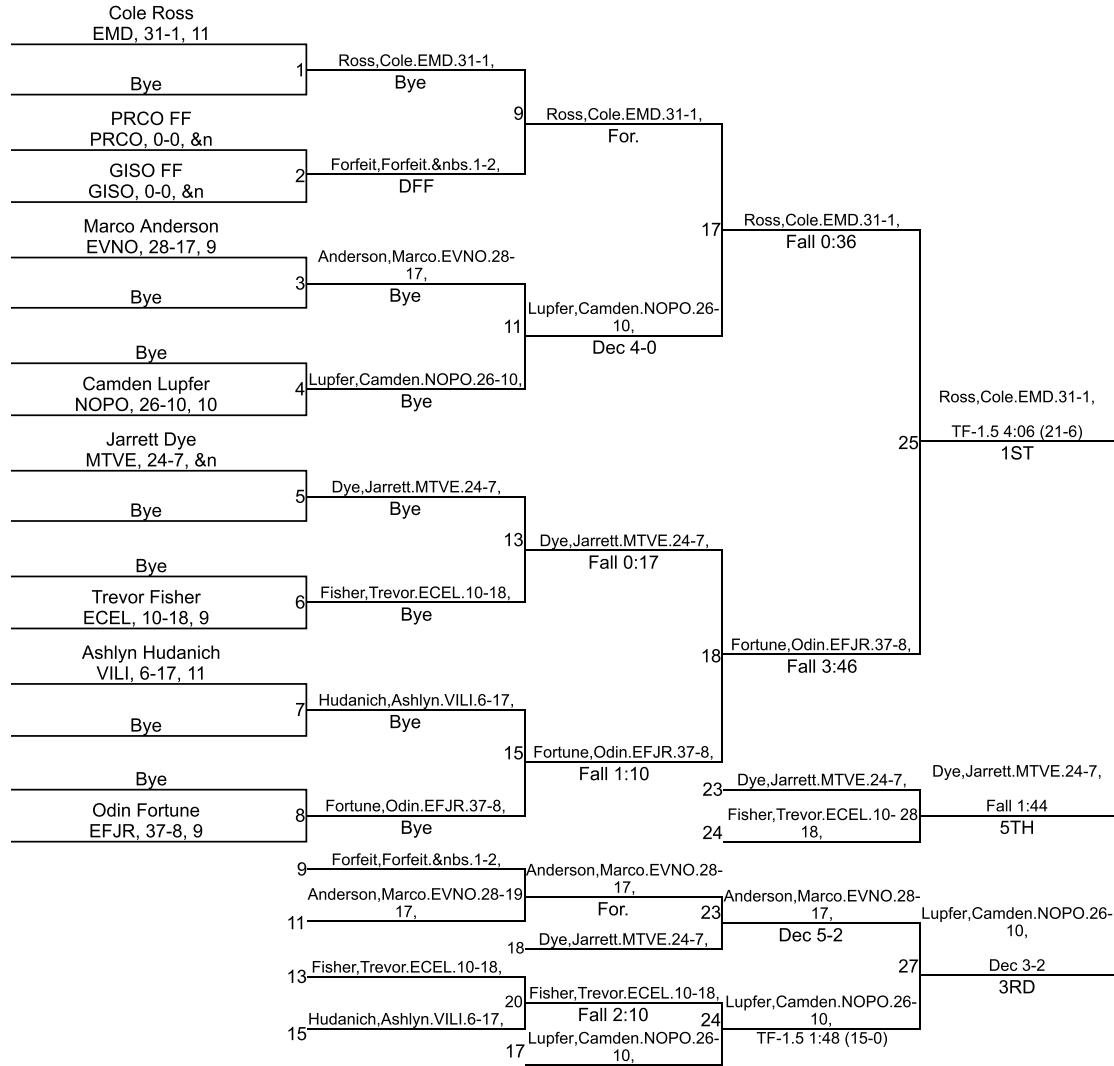

IHSAA Sectional @ Evansville Central

113