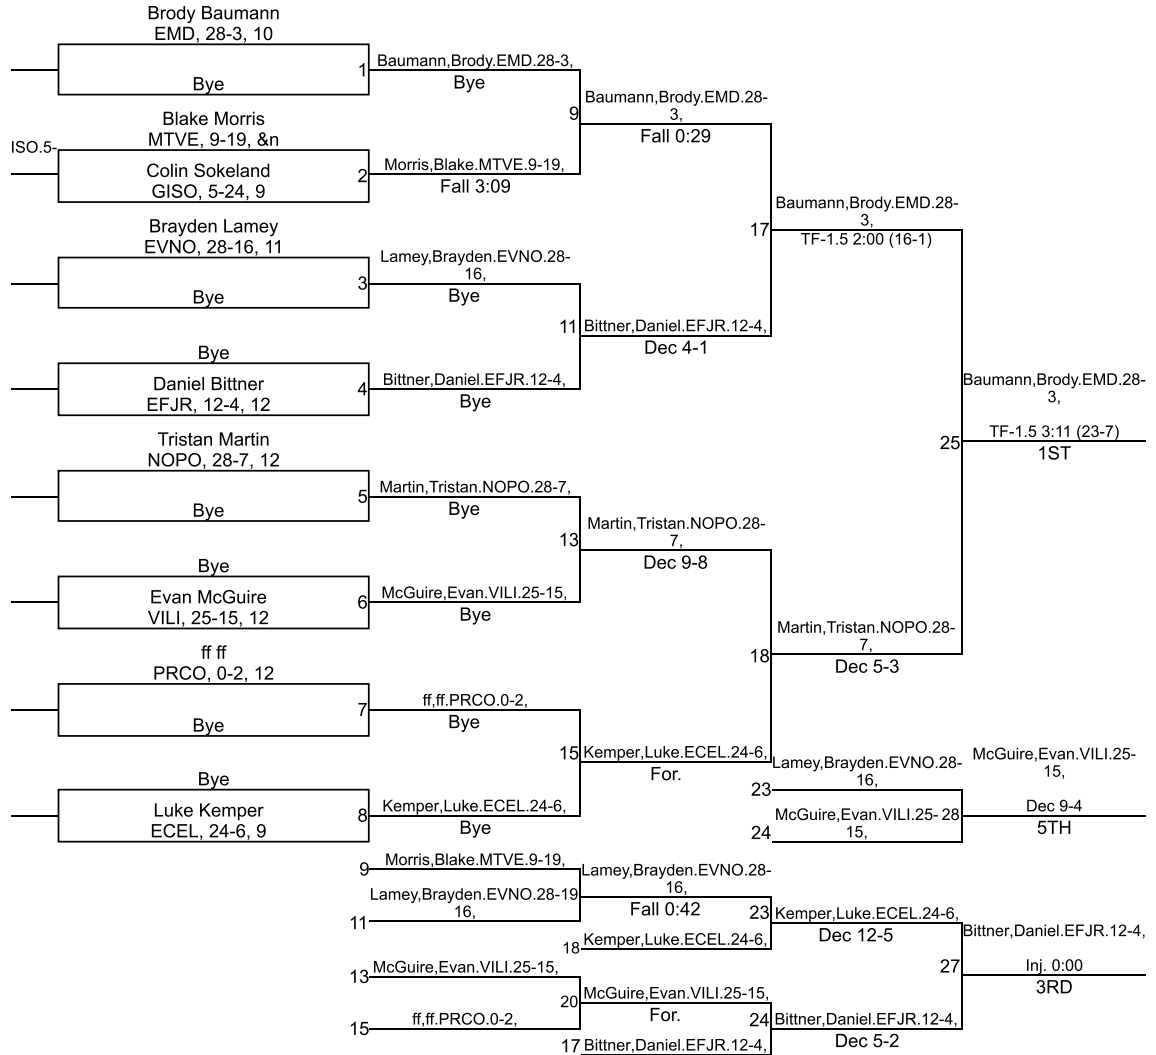

IHSAA Sectional @ Evansville Central

145