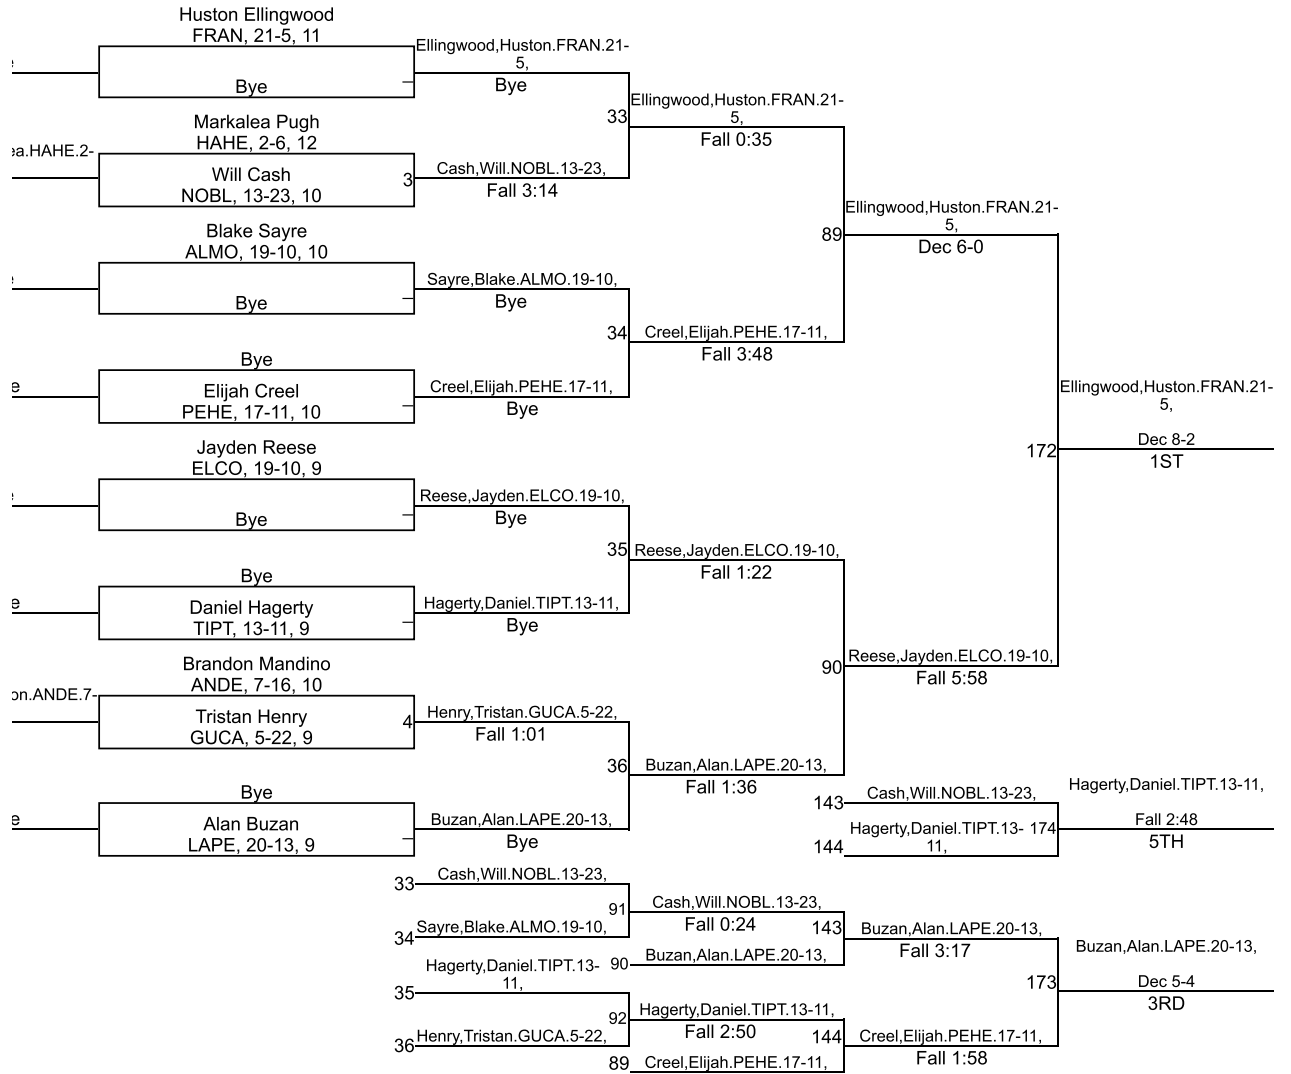

Team Scores

Printed on 02/01/2020 08:43 p.m.

Team Scores		
1	Pendleton Heights	201.5
2	Noblesville	166.0
3	Frankton	164.0
4	Hamilton Heights	157.0
5	Alexandria Monroe	132.0
6	Anderson	126.5
7	Guerin Catholic	75.0
8	Tipton	69.0
9	Lapel	63.0
10	Elwood Community	56.0

IHSAA Sectional @ Elwood

113

IHSAA Sectional @ Elwood

145

IHSAA Sectional @ Elwood

152

IHSAA Sectional @ Elwood

160