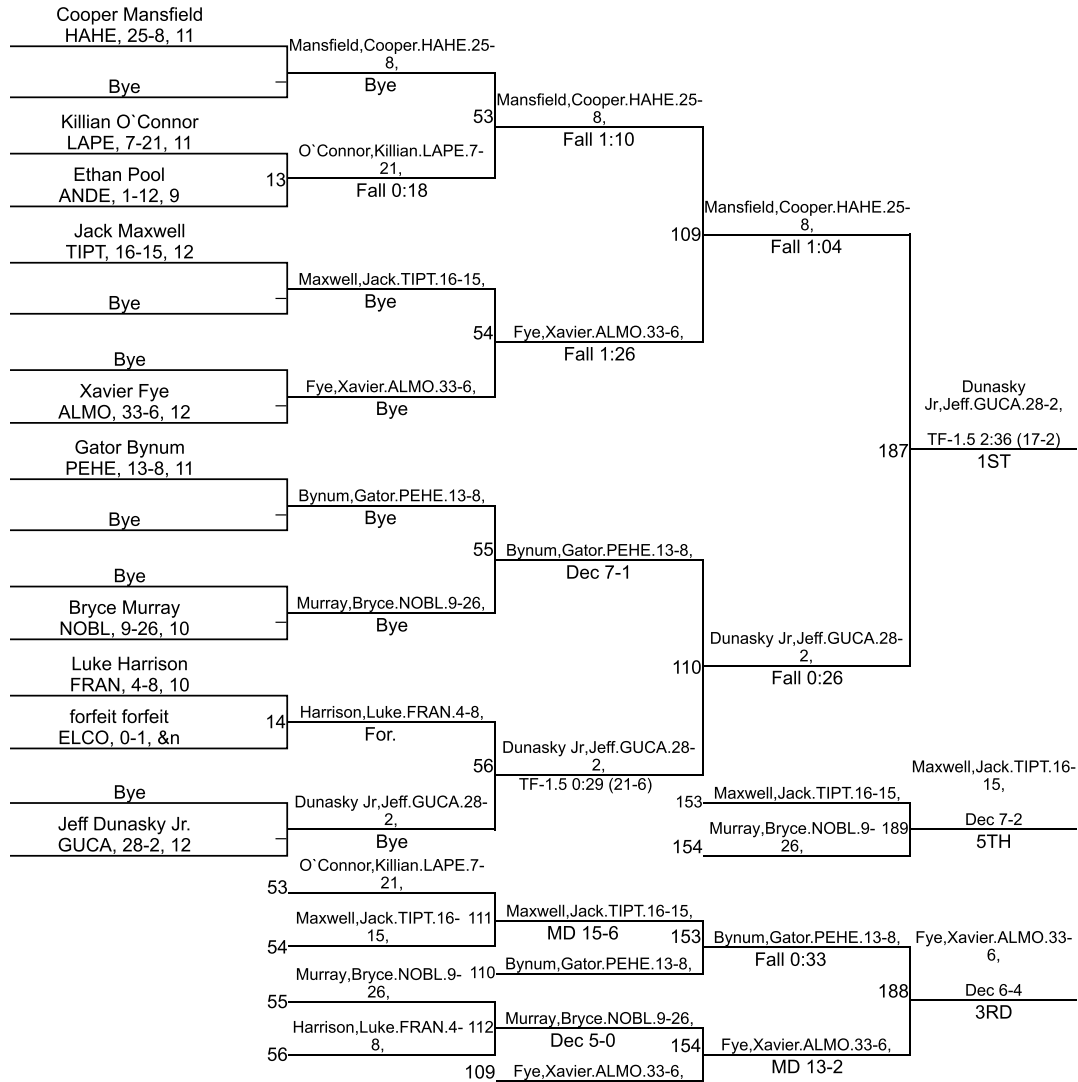

Team Scores

Printed on 02/01/2020 08:43 p.m.

Team Scores		
1	Pendleton Heights	201.5
2	Noblesville	166.0
3	Frankton	164.0
4	Hamilton Heights	157.0
5	Alexandria Monroe	132.0
6	Anderson	126.5
7	Guerin Catholic	75.0
8	Tipton	69.0
9	Lapel	63.0
10	Elwood Community	56.0

IHSAA Sectional @ Elwood

113

IHSAA Sectional @ Elwood

145

IHSAA Sectional @ Elwood

152

IHSAA Sectional @ Elwood

160