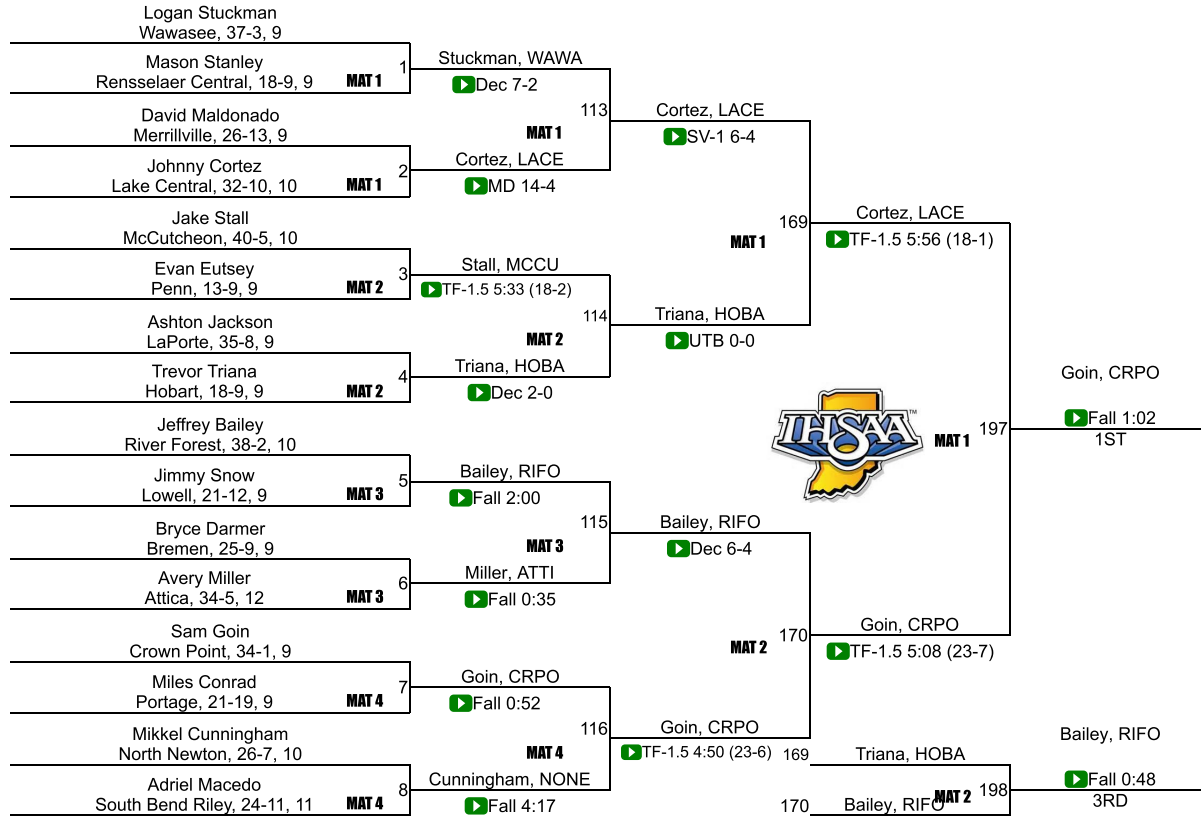

36	Griffith	0.0
36	Hanover Central	0.0
36	Hebron	0.0
36	Knox	0.0
36	Lafayette Central Catholic	0.0
36	LaVille	0.0
36	Michigan City	0.0
36	Munster	0.0
36	North Judson-San Pierre	0.0
36	North White	0.0
36	Seeger	0.0
36	South Bend Saint Joseph	0.0
36	South Newton	0.0
36	Tippecanoe Valley	0.0
36	Twin Lakes	0.0
36	West Central	0.0
36	Whiting	0.0

IHSAA Semi-State @ East Chicago Central

106