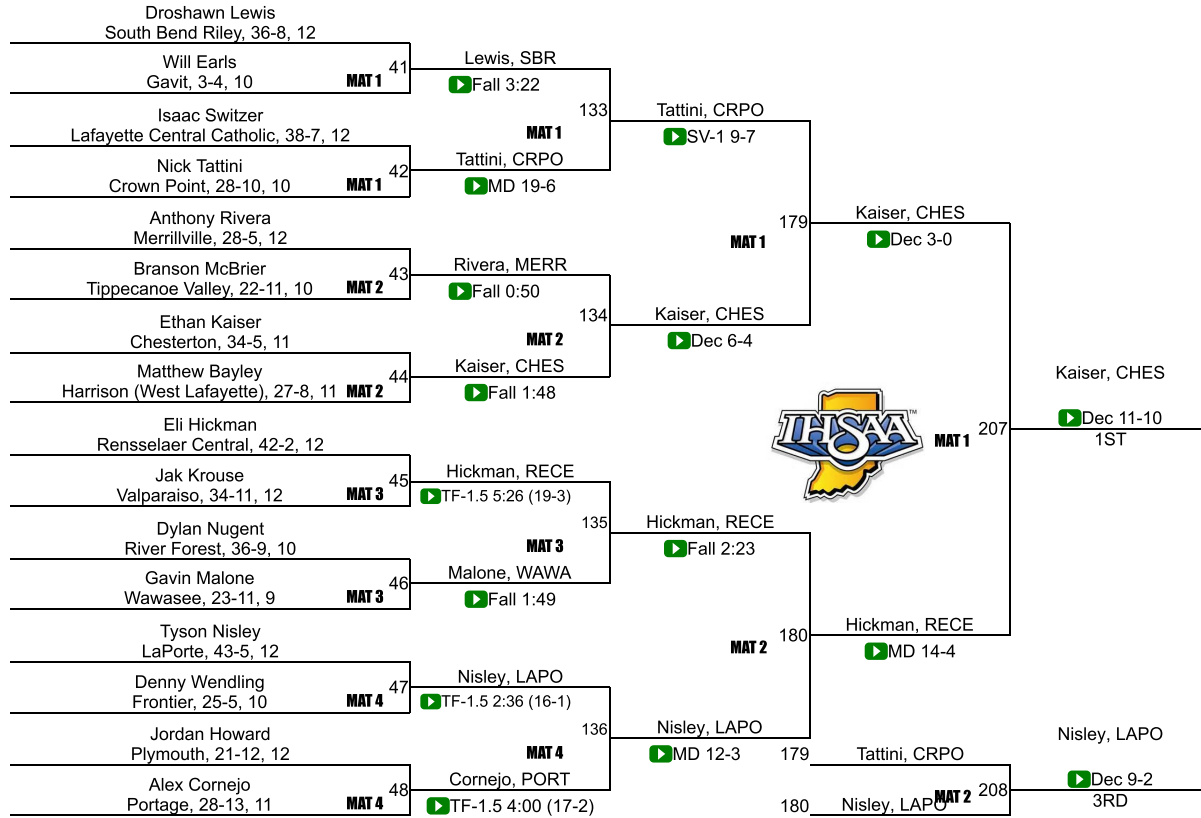

IHSAA Semi-State @ East Chicago Central

138