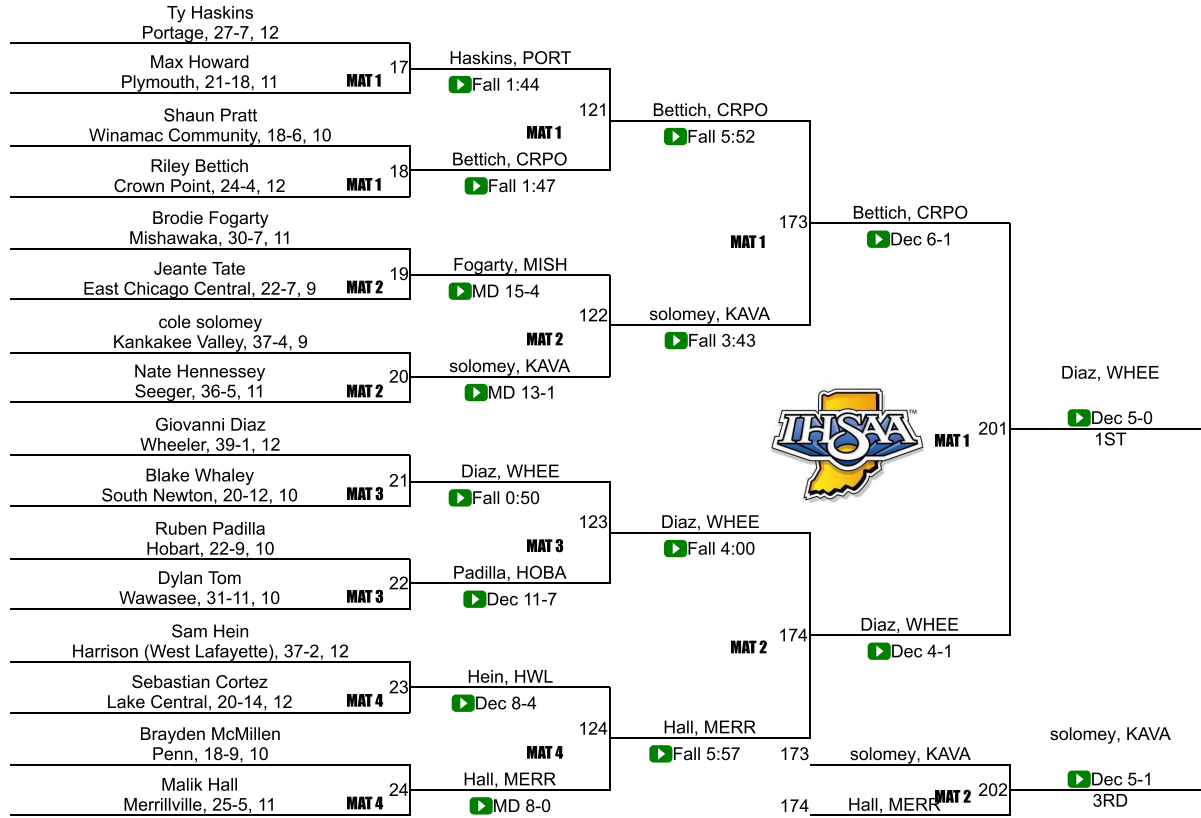

IHSAA Semi-State @ East Chicago Central

120