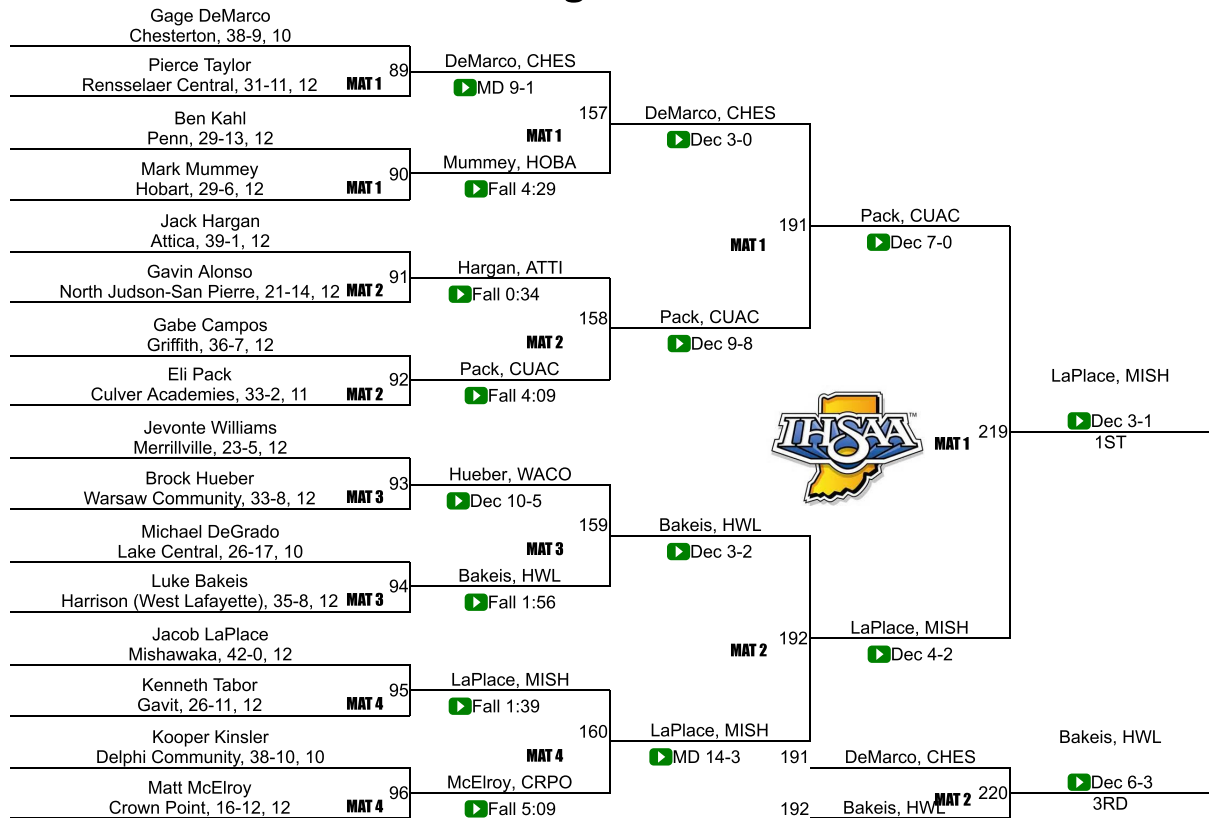

IHSAA Semi-State @ East Chicago Central

195