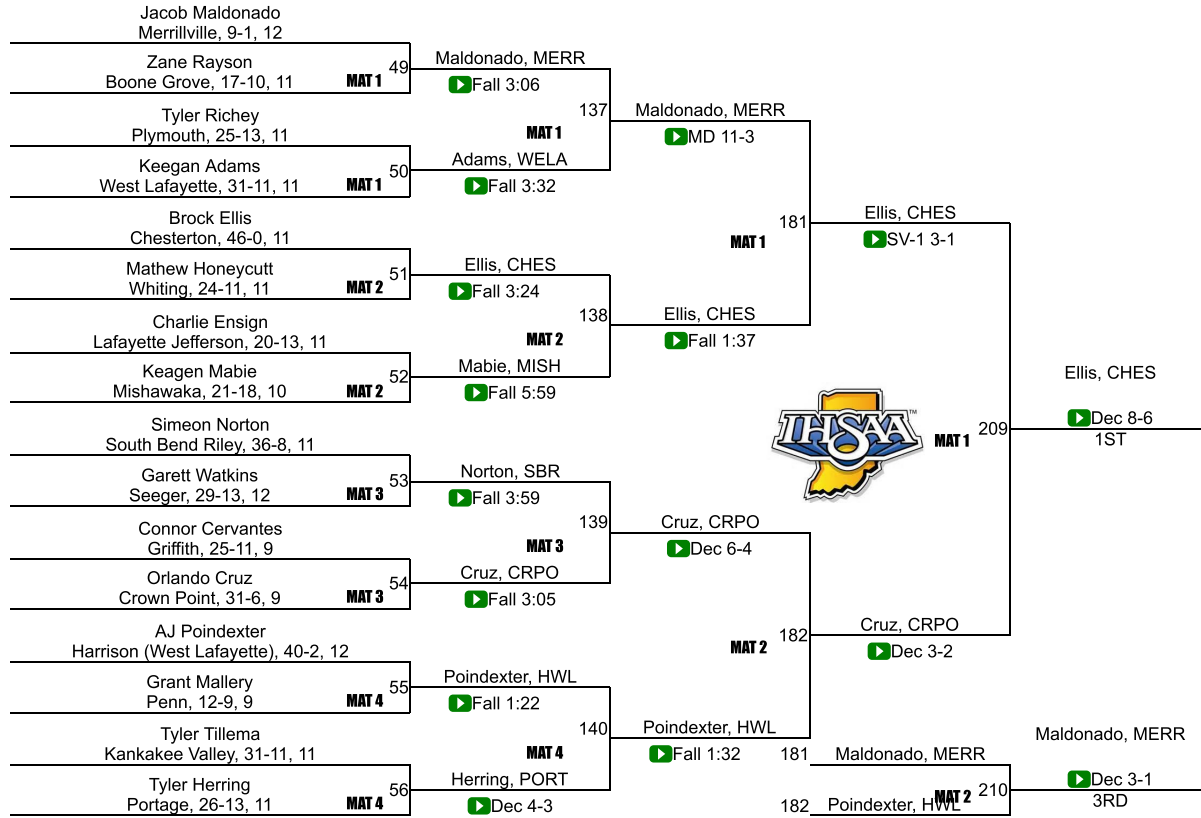

IHSAA Semi-State @ East Chicago Central

145