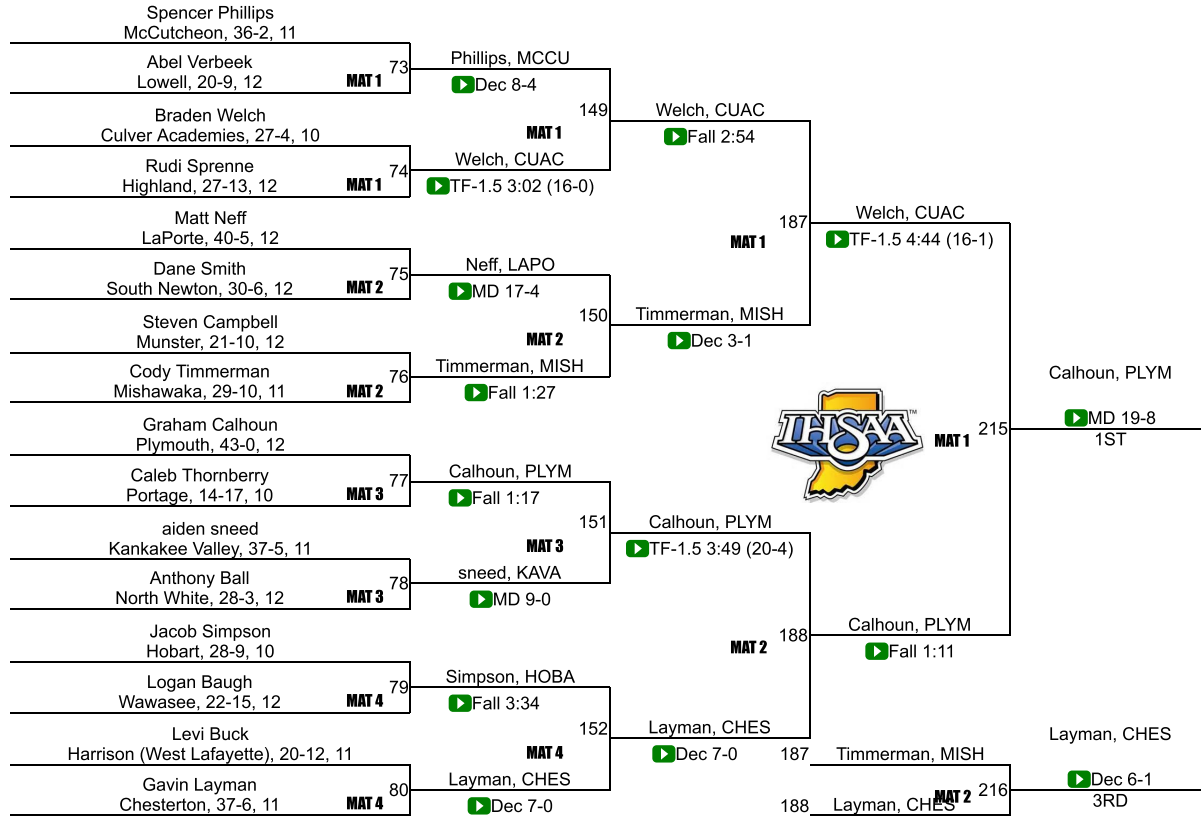

IHSAA Semi-State @ East Chicago Central

170