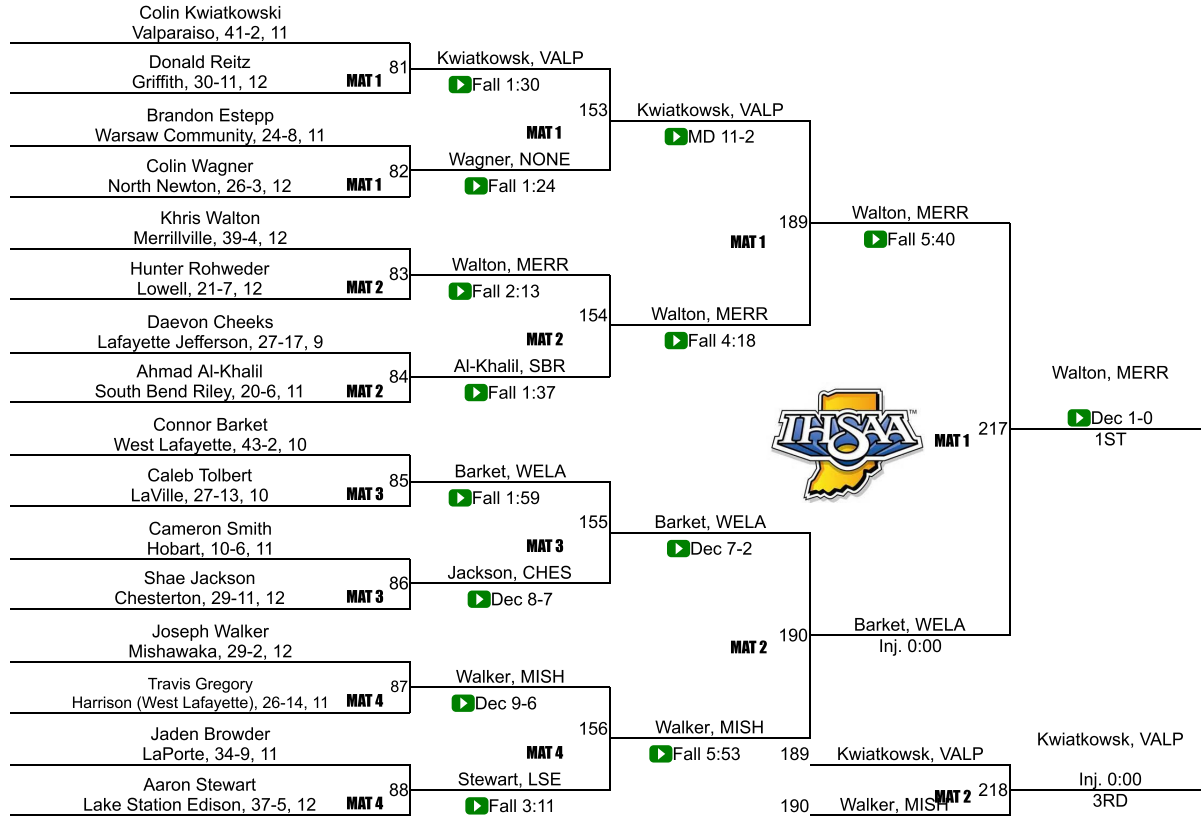

IHSAA Semi-State @ East Chicago Central

182