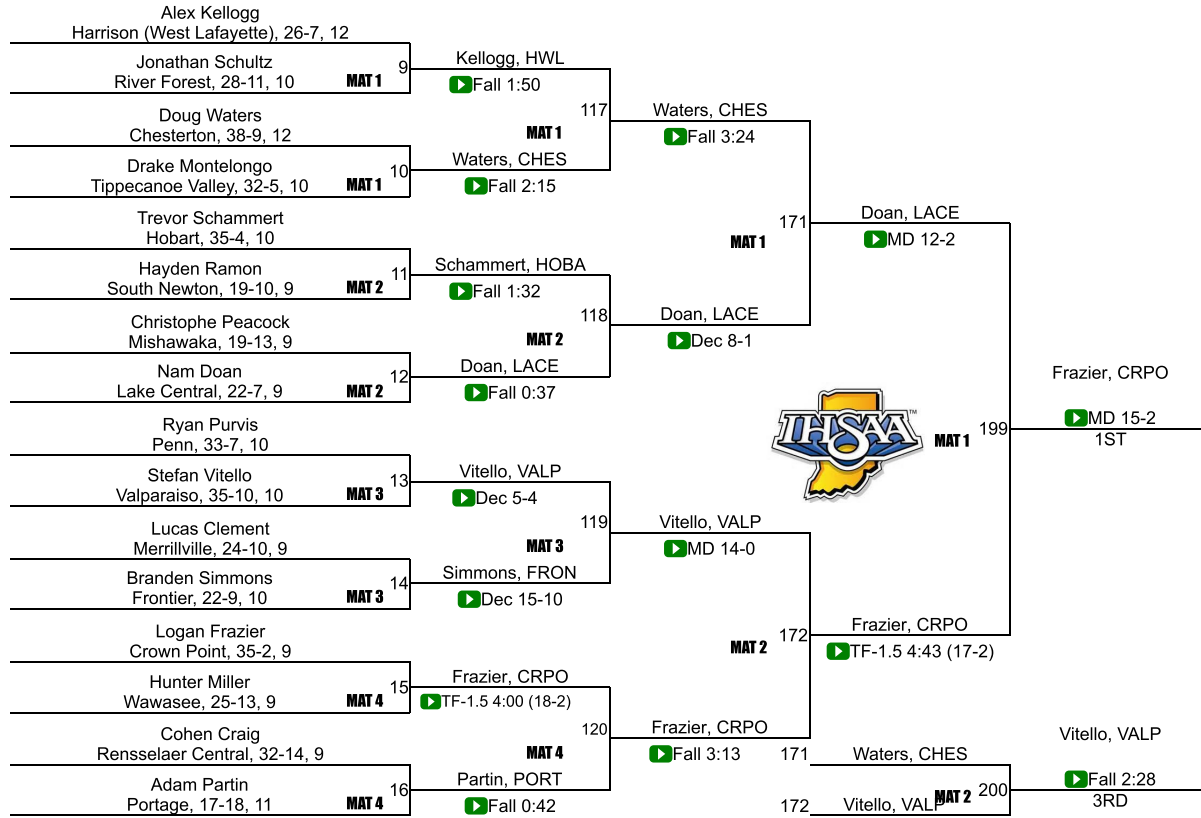

IHSAA Semi-State @ East Chicago Central

113