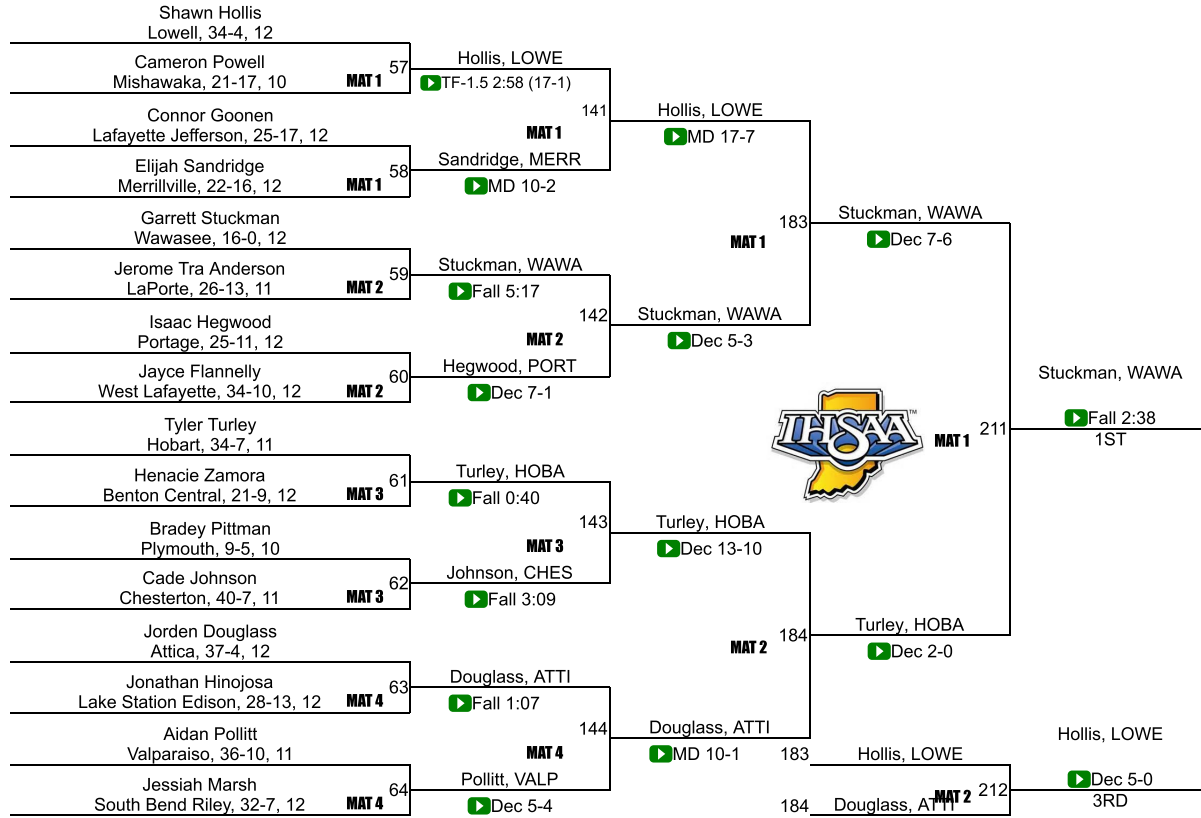

IHSAA Semi-State @ East Chicago Central

152