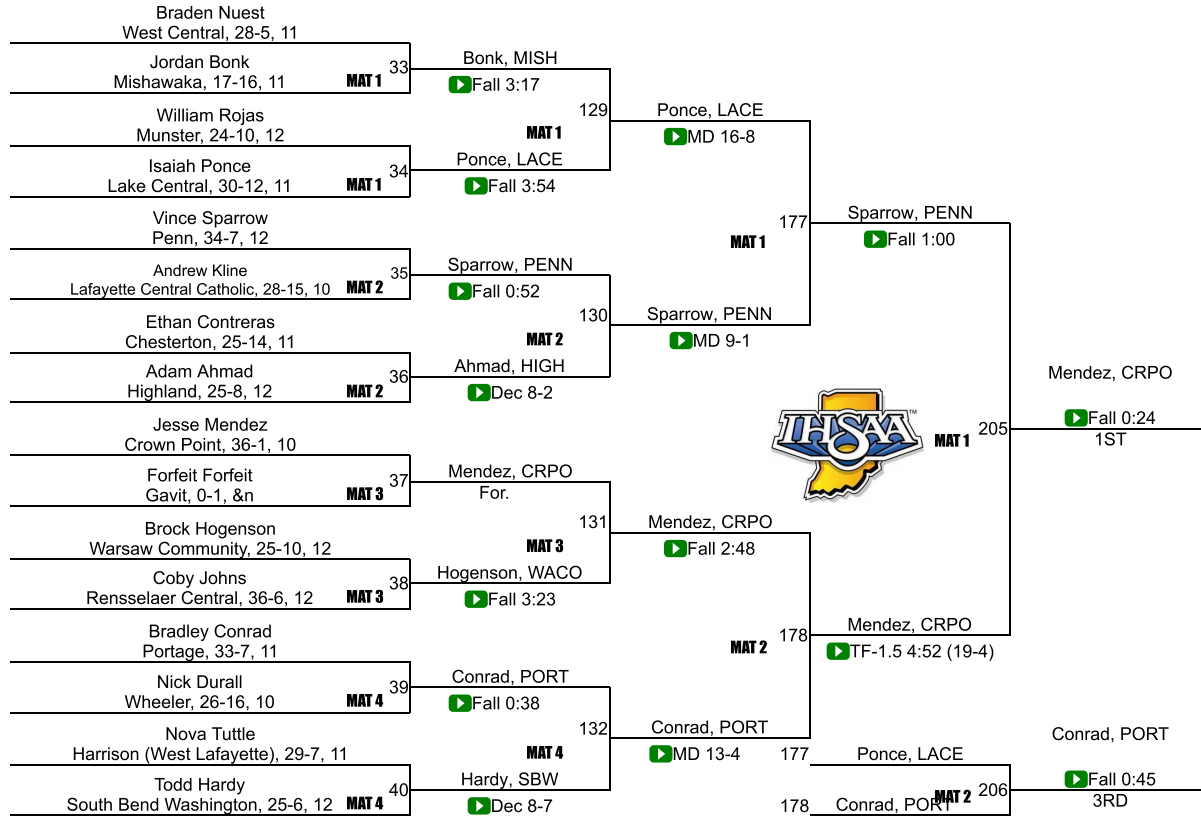

IHSAA Semi-State @ East Chicago Central

132