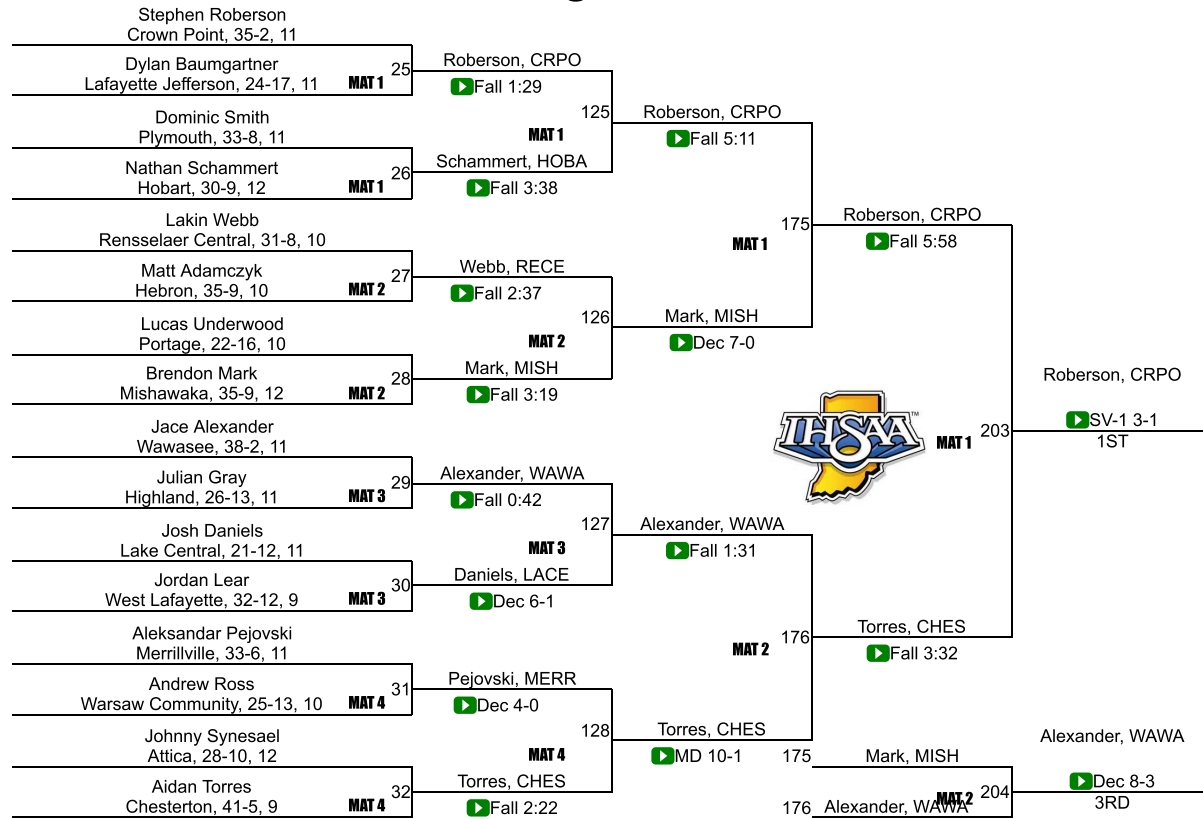

IHSAA Semi-State @ East Chicago Central

126