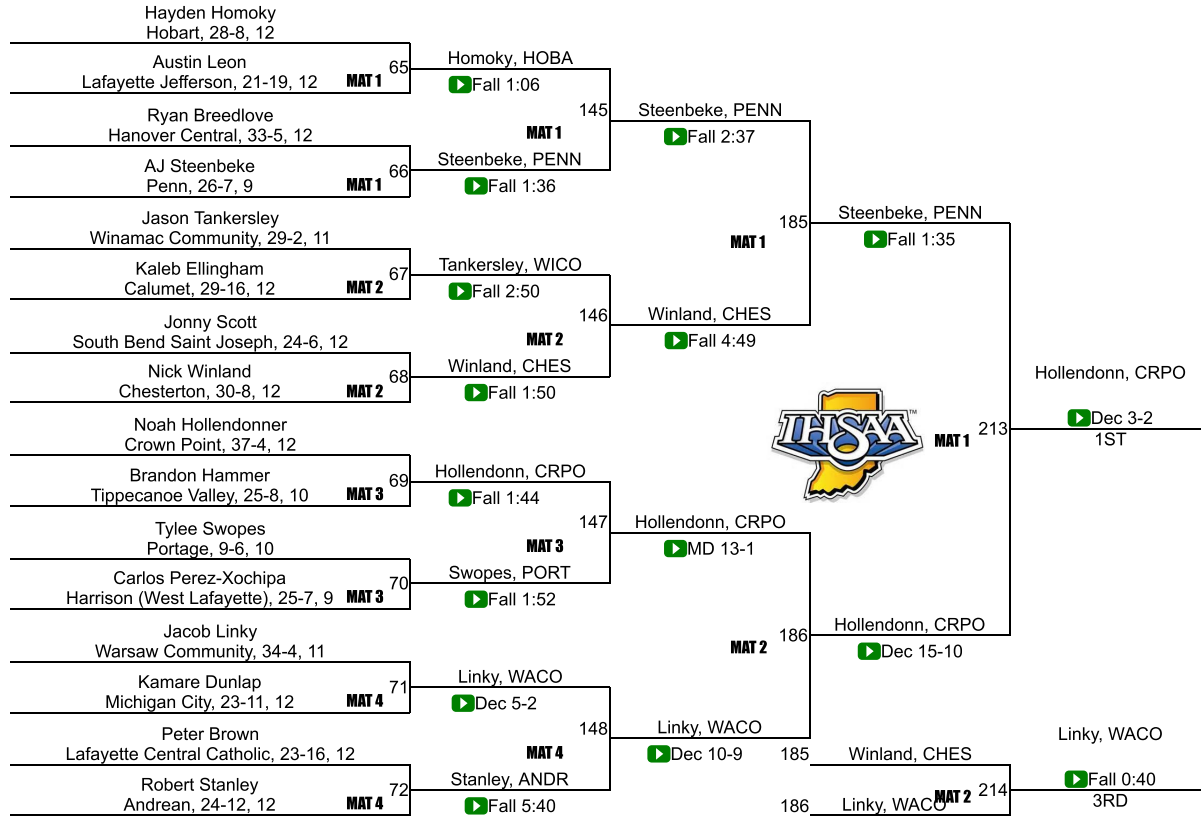

IHSAA Semi-State @ East Chicago Central

160