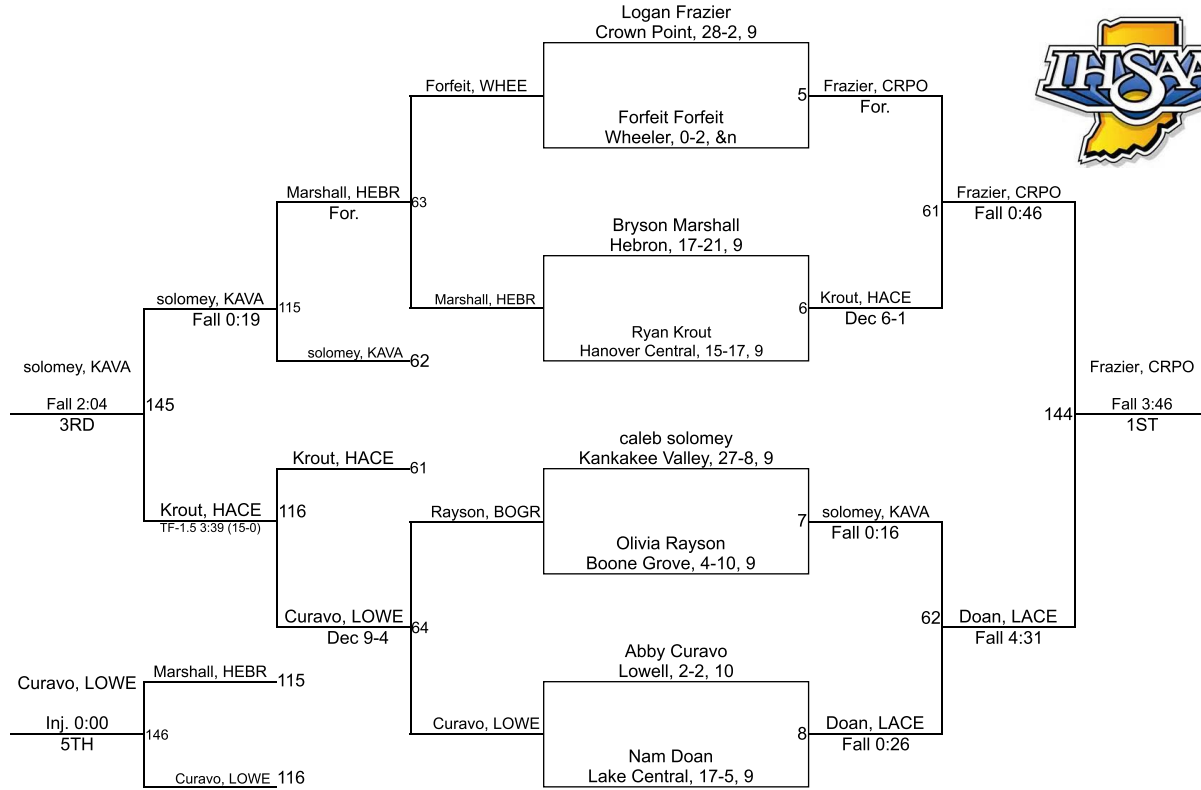

Team Scores

Printed on 02/01/2020 08:10 p.m.

Team Scores		
1	Crown Point	278.0
2	Lake Central	239.0
3	Lowell	174.0
4	Kankakee Valley	159.0
5	Hanover Central	130.5
6	Wheeler	101.0
7	Hebron	99.0
8	Boone Grove	59.0

IHSAA Sectional @ Crown Point

106

IHSAA Sectional @ Crown Point

113

IHSAA Sectional @ Crown Point

120

IHSAA Sectional @ Crown Point

126

IHSAA Sectional @ Crown Point

132

IHSAA Sectional @ Crown Point

138

IHSAA Sectional @ Crown Point

145

IHSAA Sectional @ Crown Point

152