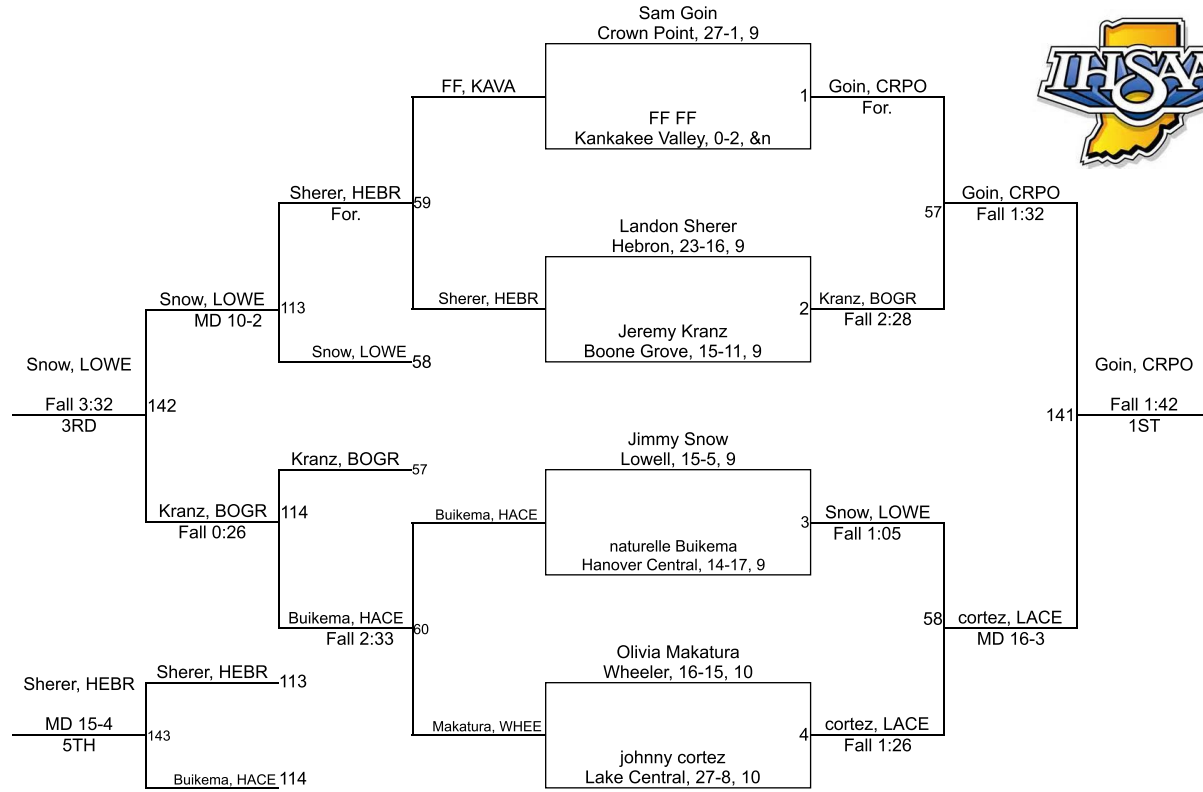

Team Scores

Printed on 02/01/2020 08:10 p.m.

Team Scores		
1	Crown Point	278.0
2	Lake Central	239.0
3	Lowell	174.0
4	Kankakee Valley	159.0
5	Hanover Central	130.5
6	Wheeler	101.0
7	Hebron	99.0
8	Boone Grove	59.0

IHSAA Sectional @ Crown Point

106

IHSAA Sectional @ Crown Point

113

IHSAA Sectional @ Crown Point

120

IHSAA Sectional @ Crown Point

126

IHSAA Sectional @ Crown Point

132

IHSAA Sectional @ Crown Point

138

IHSAA Sectional @ Crown Point

145

IHSAA Sectional @ Crown Point

152