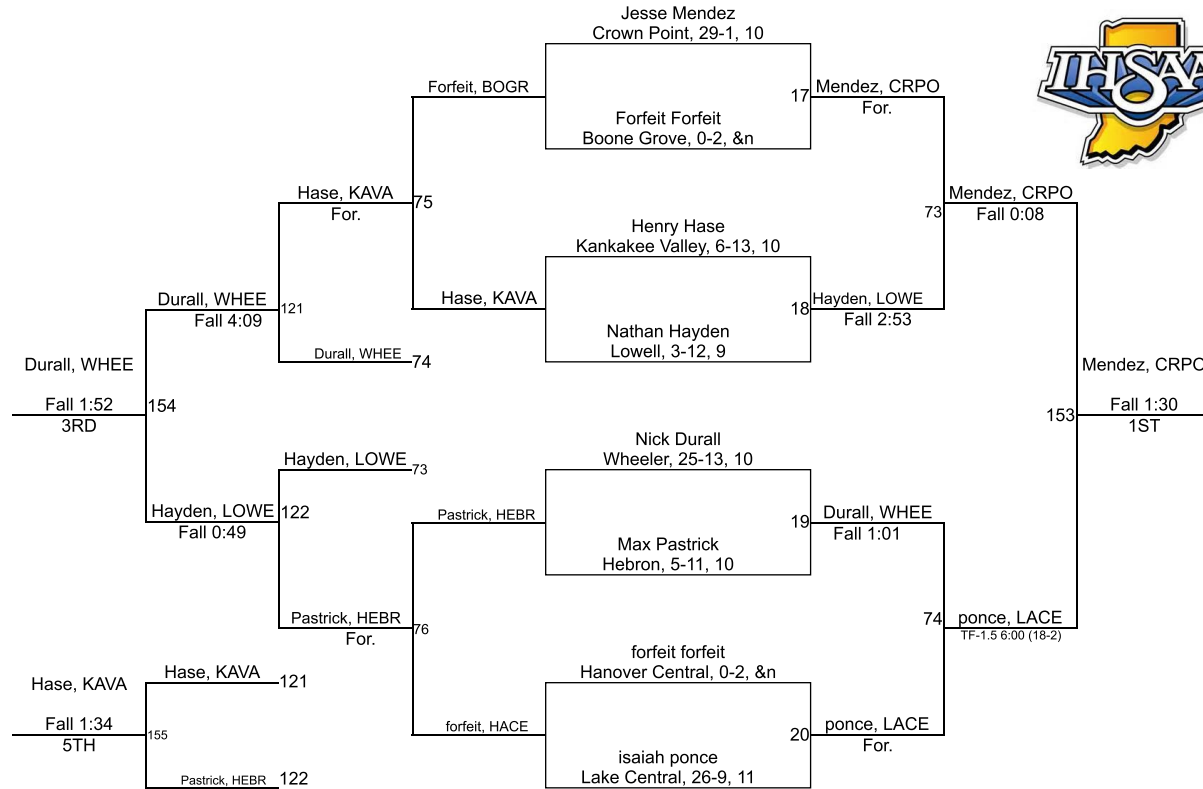

Team Scores

Printed on 02/01/2020 08:10 p.m.

Team Scores		
1	Crown Point	278.0
2	Lake Central	239.0
3	Lowell	174.0
4	Kankakee Valley	159.0
5	Hanover Central	130.5
6	Wheeler	101.0
7	Hebron	99.0
8	Boone Grove	59.0

IHSAA Sectional @ Crown Point

106

IHSAA Sectional @ Crown Point

113

IHSAA Sectional @ Crown Point

120

IHSAA Sectional @ Crown Point

126

IHSAA Sectional @ Crown Point

132

IHSAA Sectional @ Crown Point

138

IHSAA Sectional @ Crown Point

145

IHSAA Sectional @ Crown Point

152

IHSAA Sectional @ Crown Point

160

IHSAA Sectional @ Crown Point

170

IHSAA Sectional @ Crown Point

182

IHSAA Sectional @ Crown Point

195