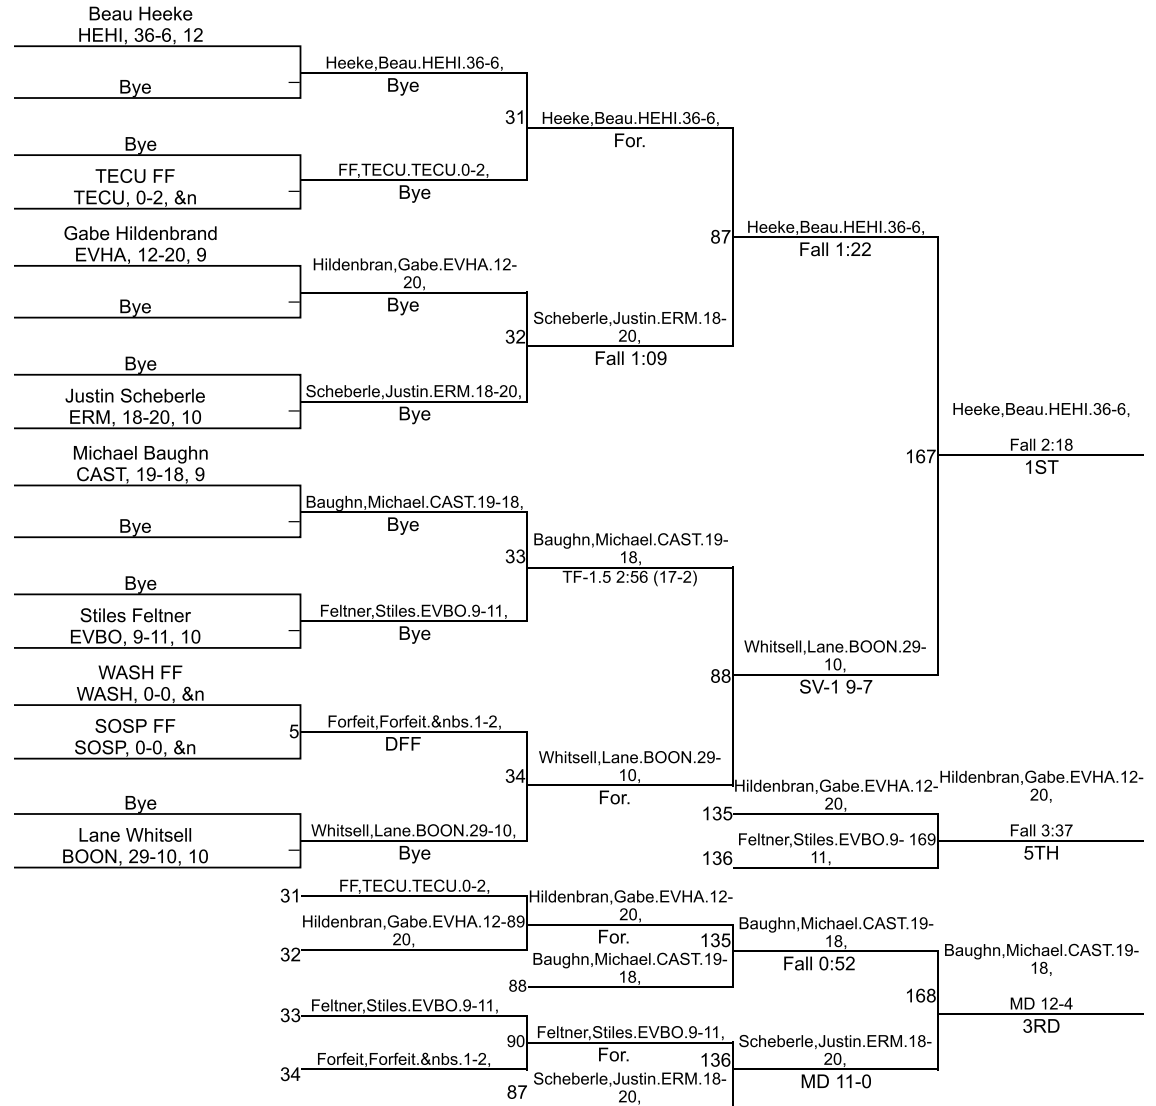

Team Scores

Printed on 02/01/2020 07:53 p.m.

Team Scores		
1	Castle	232.5
2	Boonville	221.0
3	Heritage Hills	184.5
4	Evansville Reitz Memorial	180.5
5	South Spencer	128.0
6	Evansville Harrison	109.5
7	Tecumseh	81.0
8	Washington	47.0
9	Evansville Bosse	23.0

IHSAA Sectional @ Castle

120

IHSAA Sectional @ Castle

132

IHSAA Sectional @ Castle

138

IHSAA Sectional @ Castle

152

IHSAA Sectional @ Castle

170