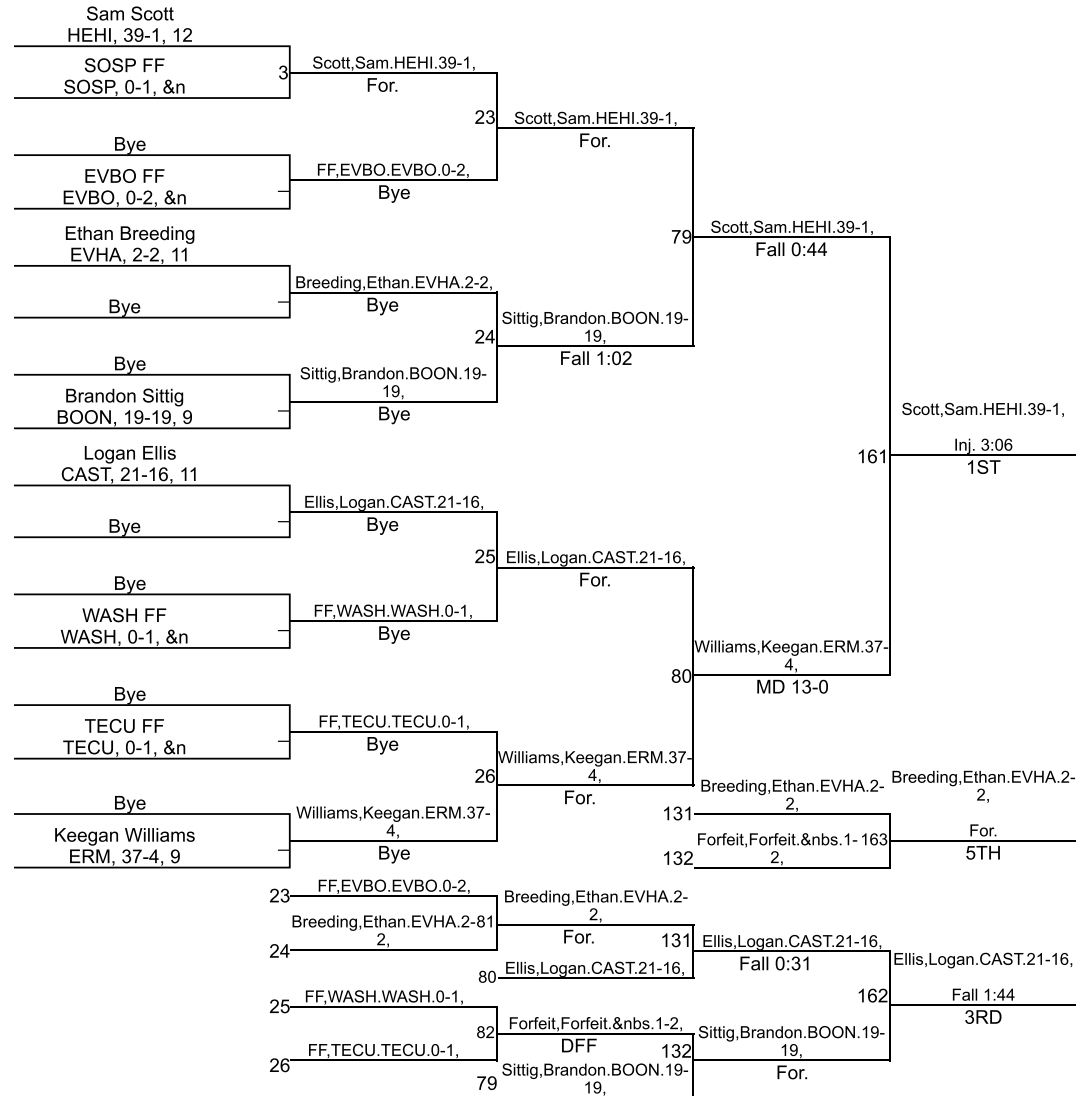

Team Scores

Printed on 02/01/2020 07:53 p.m.

Team Scores		
1	Castle	232.5
2	Boonville	221.0
3	Heritage Hills	184.5
4	Evansville Reitz Memorial	180.5
5	South Spencer	128.0
6	Evansville Harrison	109.5
7	Tecumseh	81.0
8	Washington	47.0
9	Evansville Bosse	23.0

IHSAA Sectional @ Castle

120

IHSAA Sectional @ Castle

132

IHSAA Sectional @ Castle

138

IHSAA Sectional @ Castle

152

IHSAA Sectional @ Castle

170