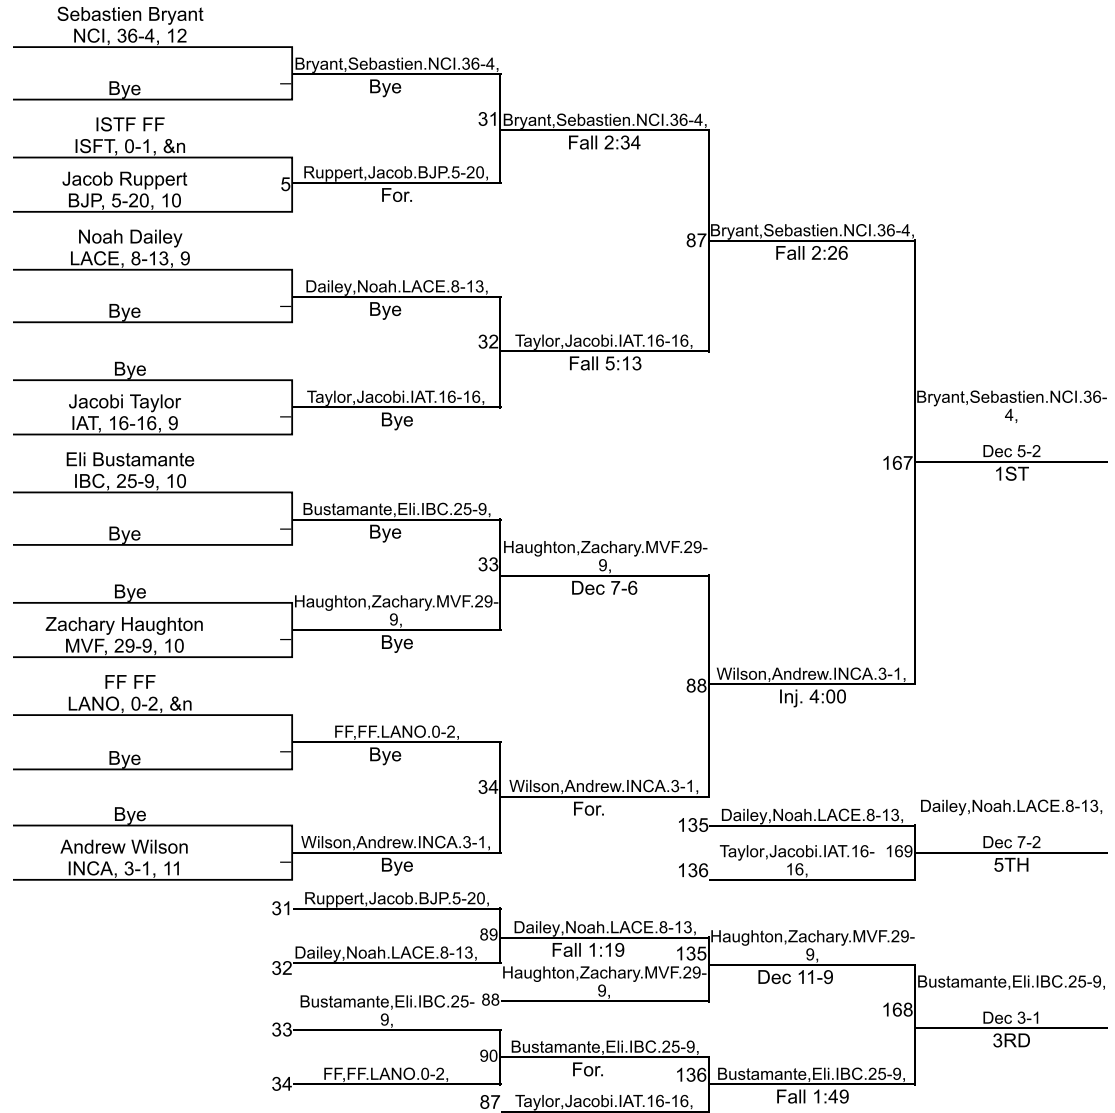

IHSAA Sectional @ Indianapolis Arsenal Technical

132