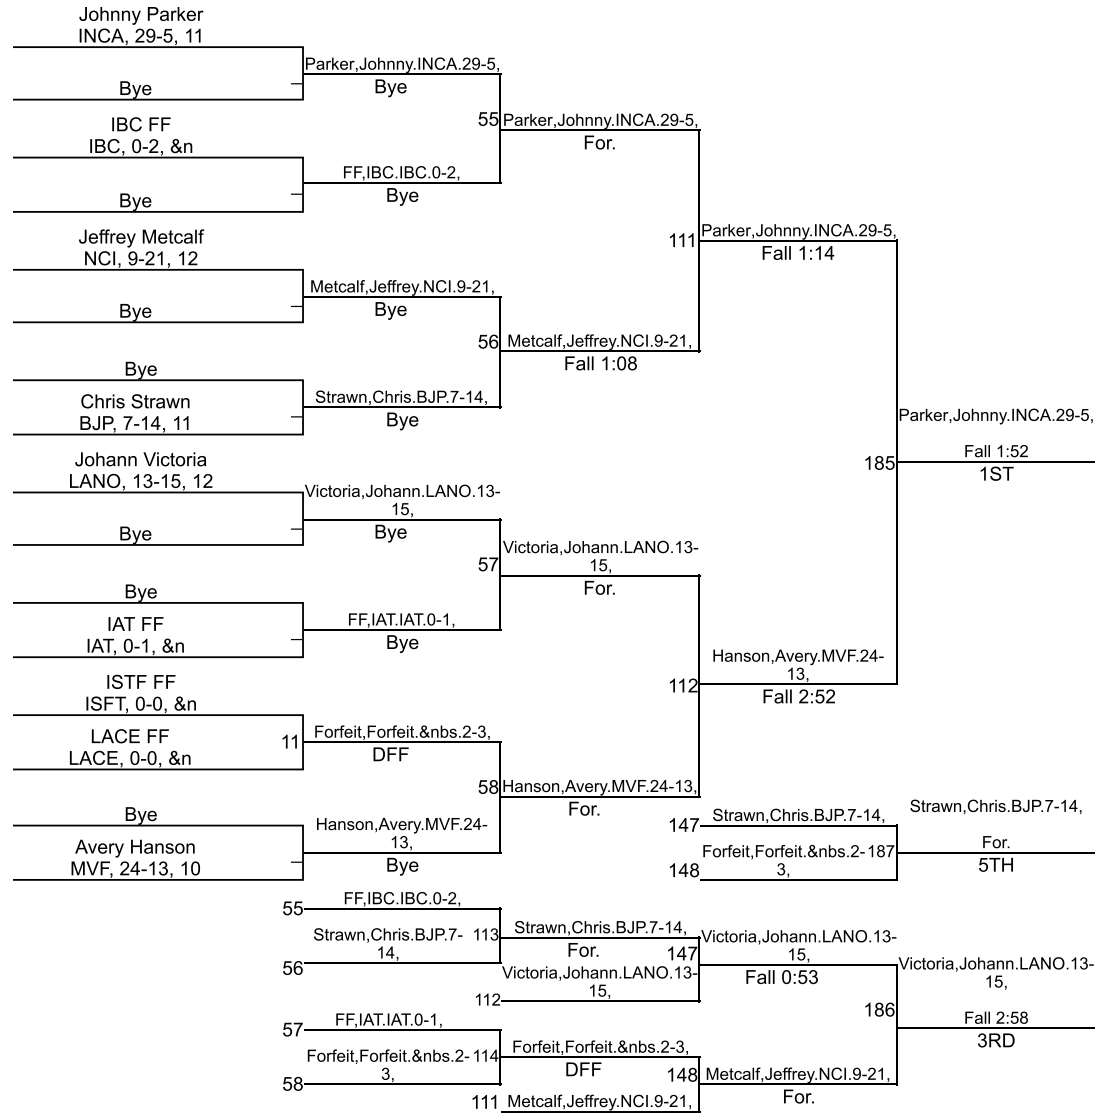

IHSAA Sectional @ Indianapolis Arsenal Technical

182