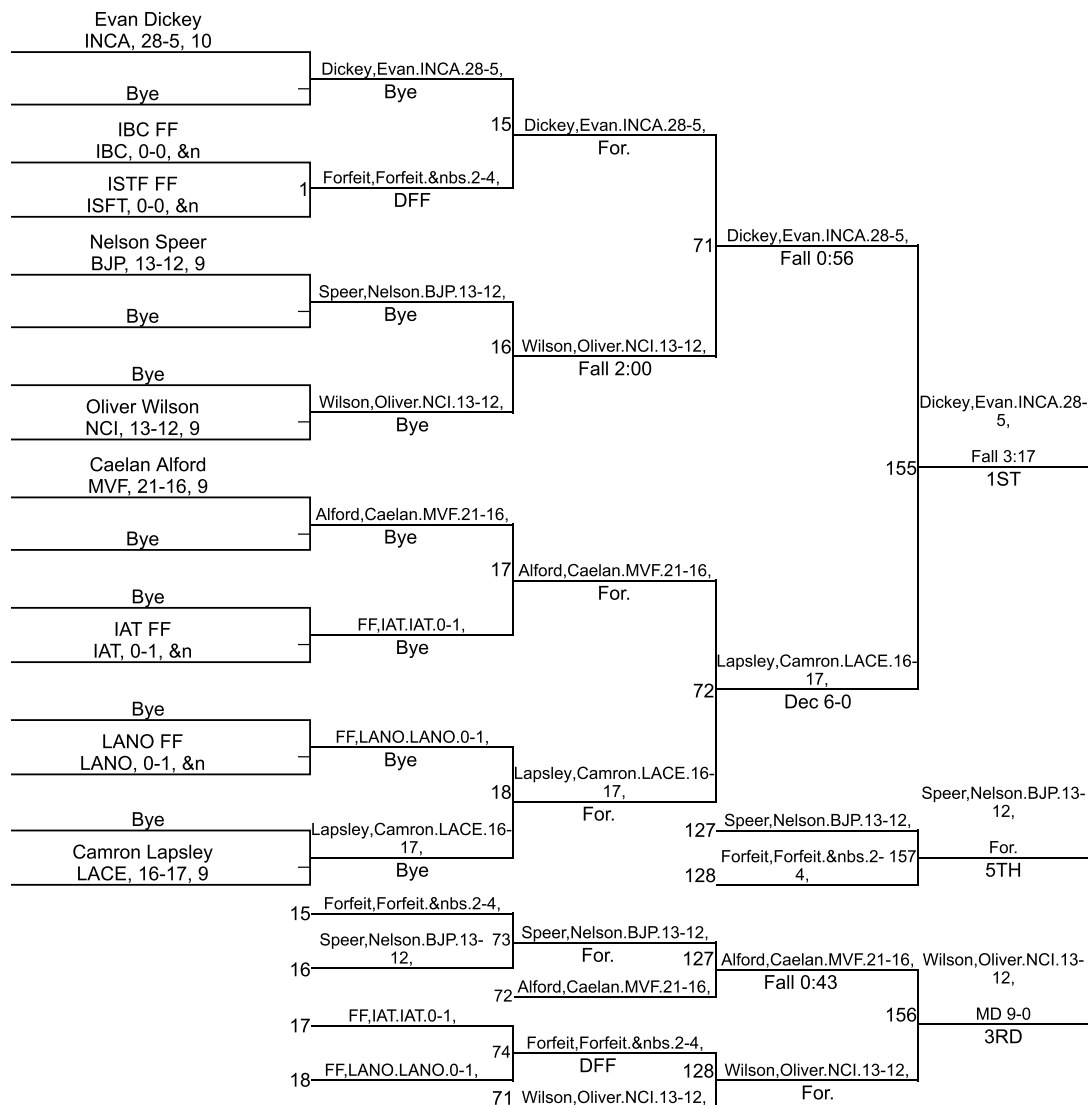

Team Scores

Printed on 02/01/2020 08:45 p.m.

Team Scores		
1	Indianapolis Cathedral	305.0
2	North Central (Indianapolis)	207.0
3	Mt. Vernon (Fortville)	206.0
4	Lawrence North	140.5
5	Lawrence Central	90.0
6	Indianapolis Arsenal Technical	74.5
7	Brebeuf Jesuit Preparatory	74.0
8	Indianapolis Bishop Chatard	50.0
9	Indiana School For The Deaf	36.0
10	Indiana School for the Blind	0.0

IHSAA Sectional @ Indianapolis Arsenal Technical

106