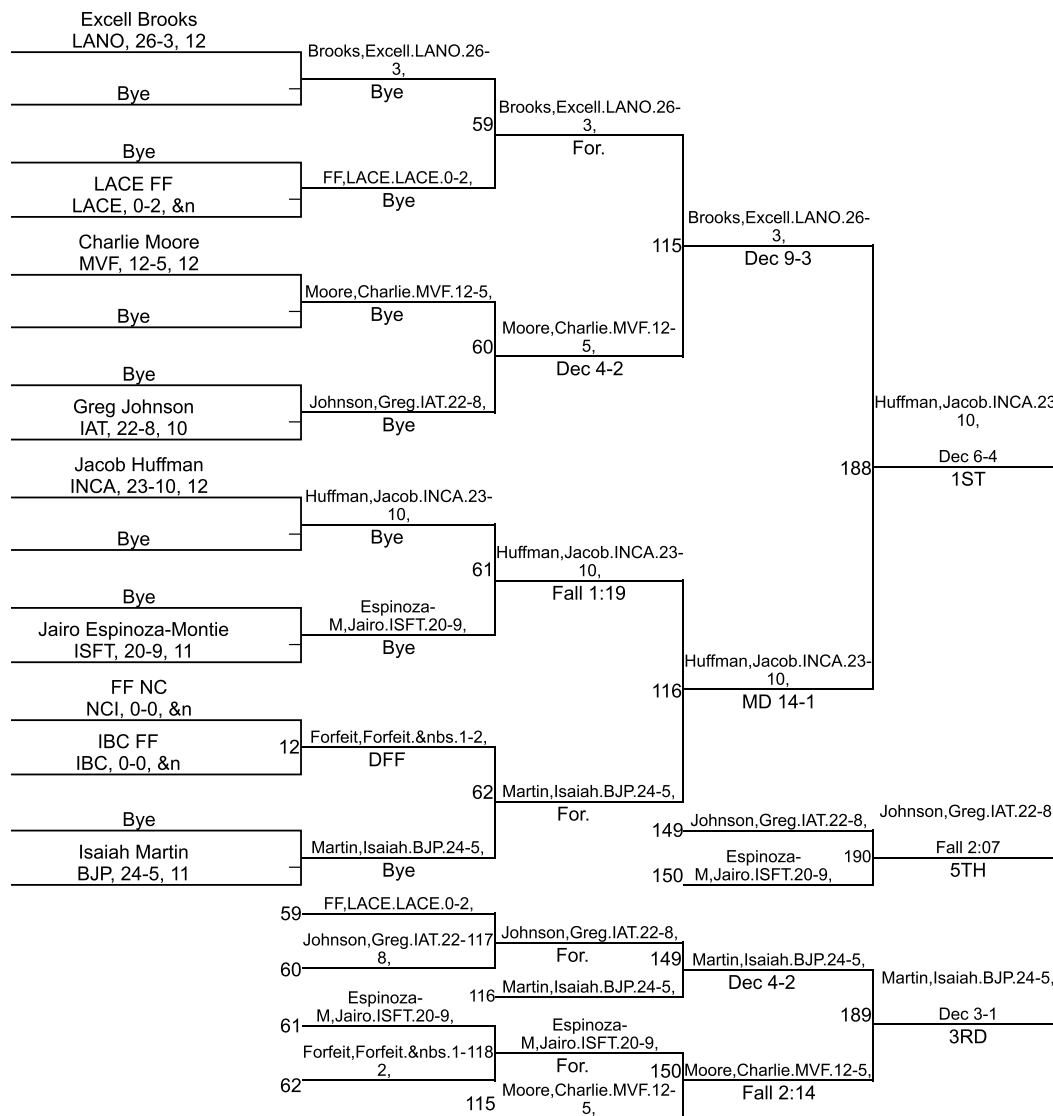

IHSAA Sectional @ Indianapolis Arsenal Technical

195