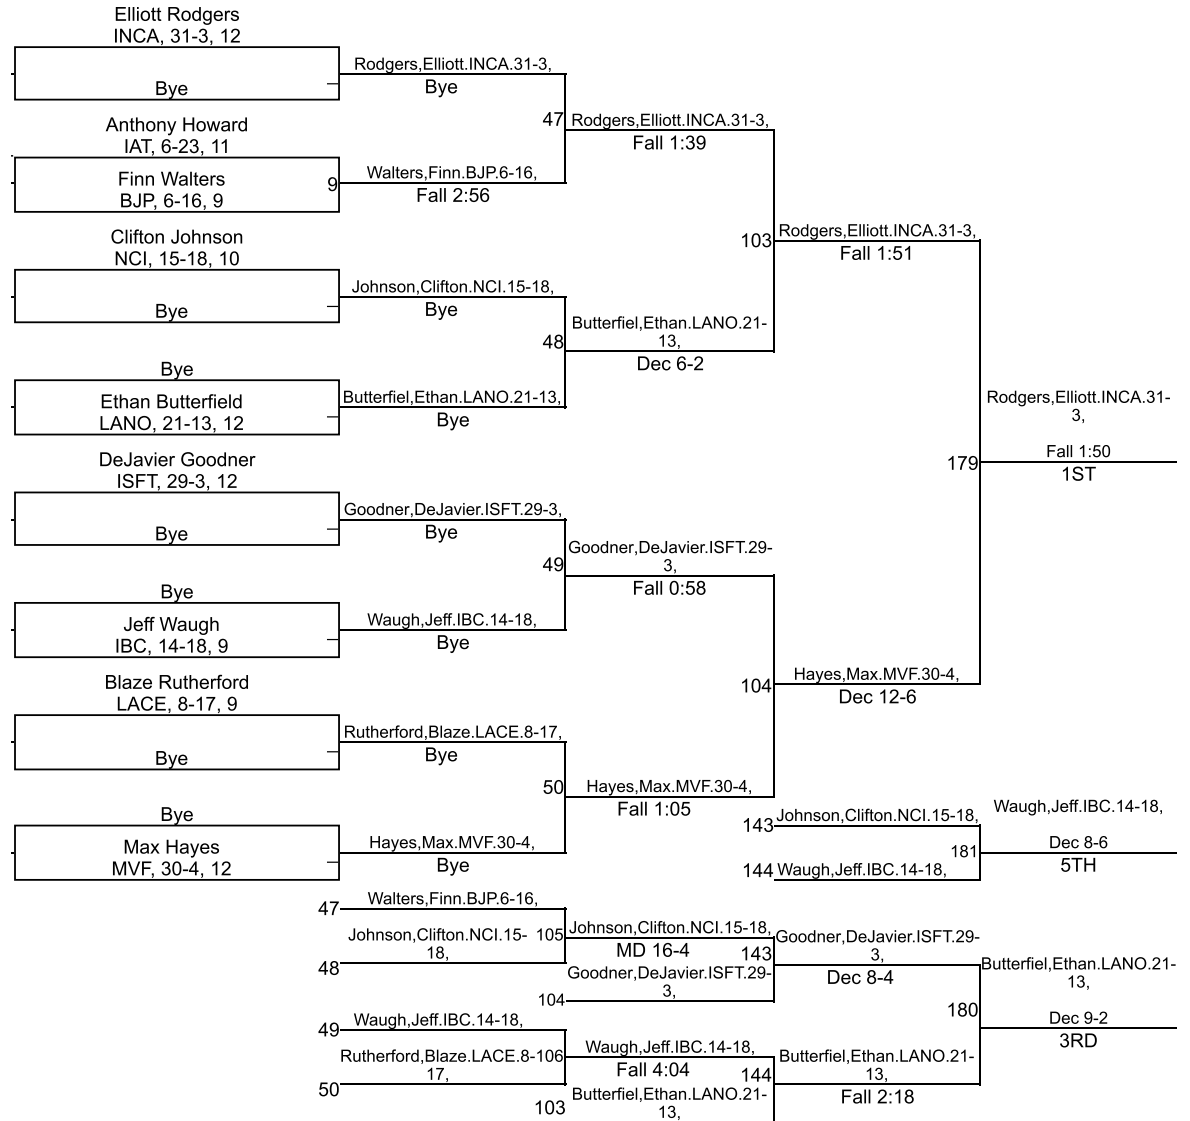

IHSAA Sectional @ Indianapolis Arsenal Technical

106

IHSAA Sectional @ Indianapolis Arsenal Technical

132

IHSAA Sectional @ Indianapolis Arsenal Technical

160

IHSAA Sectional @ Indianapolis Arsenal Technical