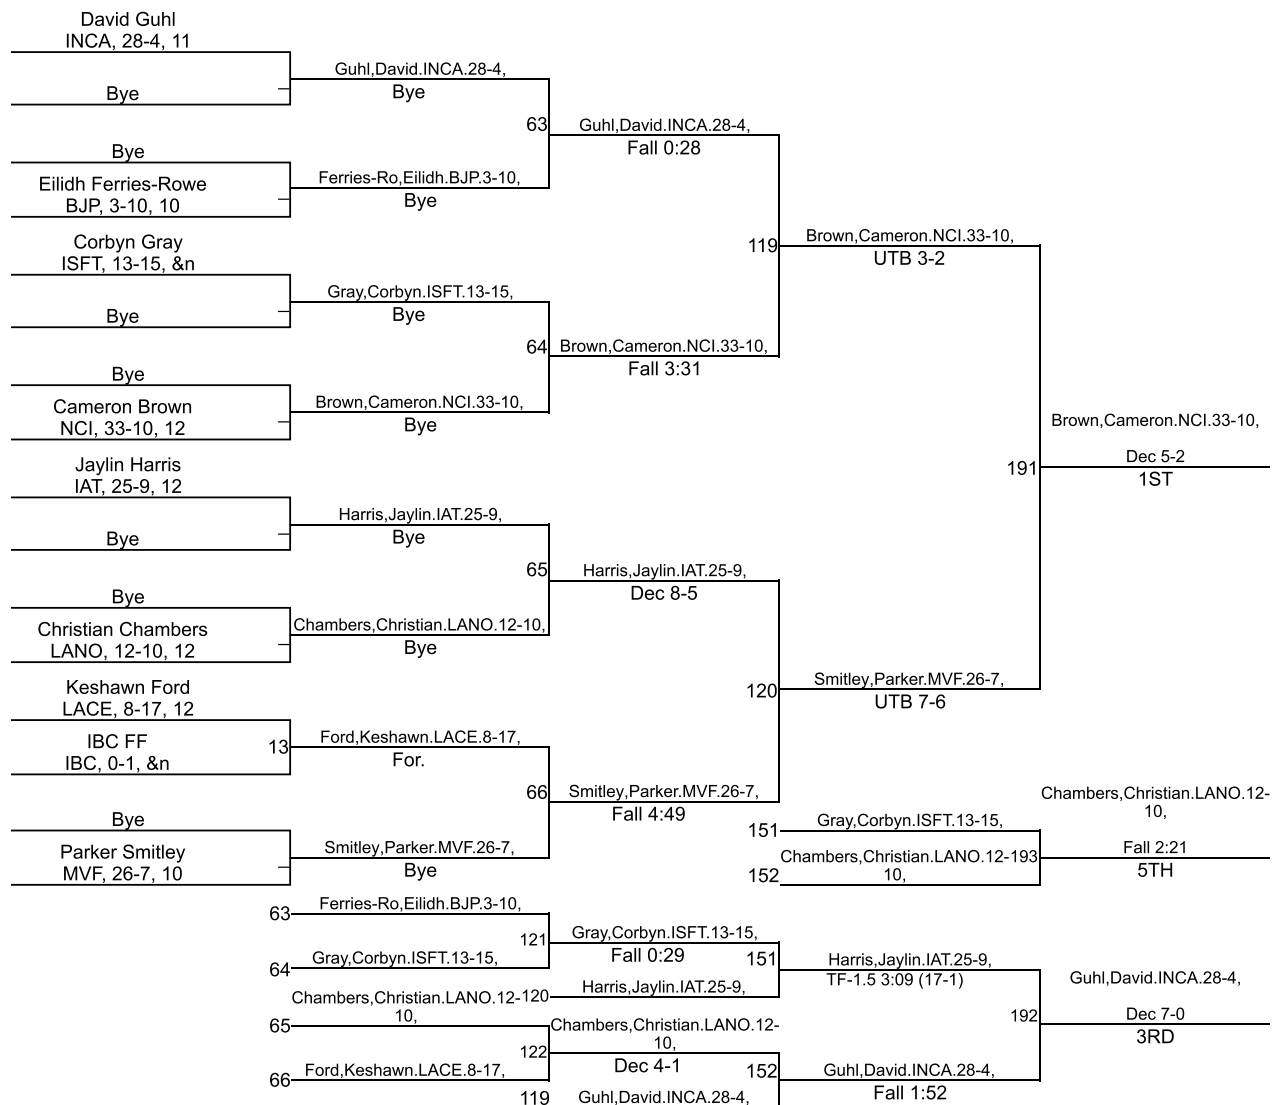

Team Scores

Printed on 02/01/2020 08:45 p.m.

Team Scores		
1	Indianapolis Cathedral	305.0
2	North Central (Indianapolis)	207.0
3	Mt. Vernon (Fortville)	206.0
4	Lawrence North	140.5
5	Lawrence Central	90.0
6	Indianapolis Arsenal Technical	74.5
7	Brebeuf Jesuit Preparatory	74.0
8	Indianapolis Bishop Chatard	50.0
9	Indiana School For The Deaf	36.0
10	Indiana School for the Blind	0.0

182

IHSAA Sectional @ Indianapolis Arsenal Technical

195

IHSAA Sectional @ Indianapolis Arsenal Technical

220

IHSAA Sectional @ Indianapolis Arsenal Technical

285