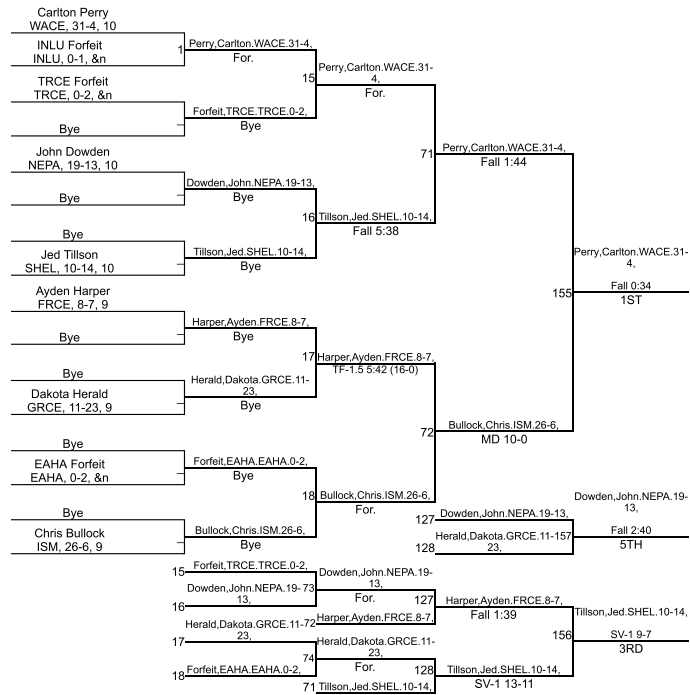

# Team Scores

Printed on 01/26/2019 05:23 p.m.

---

Team Scores		
1	Warren Central	322.0
2	Franklin Central	167.0
3	Indianapolis Scecina Memorial	147.5
4	New Palestine	120.0
5	Greenfield-Central	115.5
6	Triton Central	105.0
7	Shelbyville	96.0
8	Indianapolis Lutheran	78.0
9	Eastern Hancock	61.5
10	Indianapolis Howe Academy	0.0

# IHSAA Sectional @ Warren Central

106