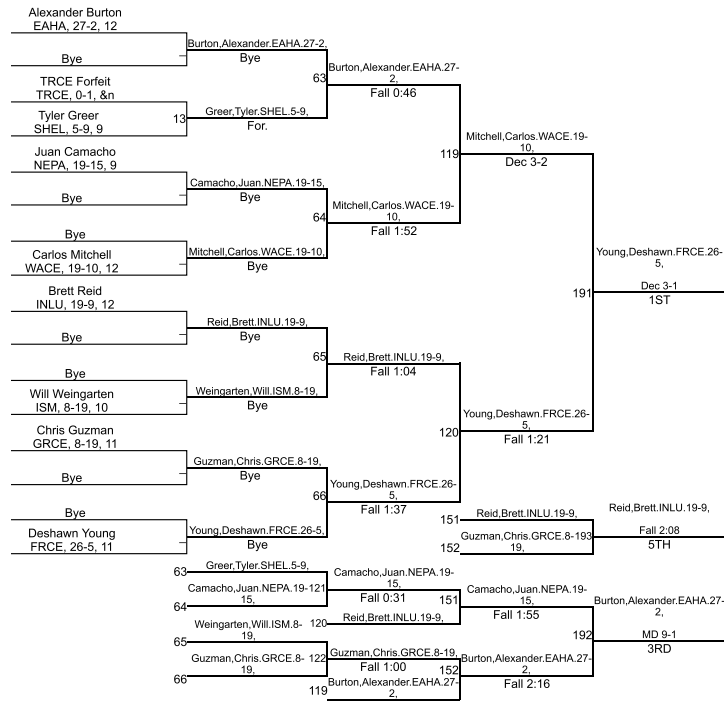

IHSAA Sectional @ Warren Central

220