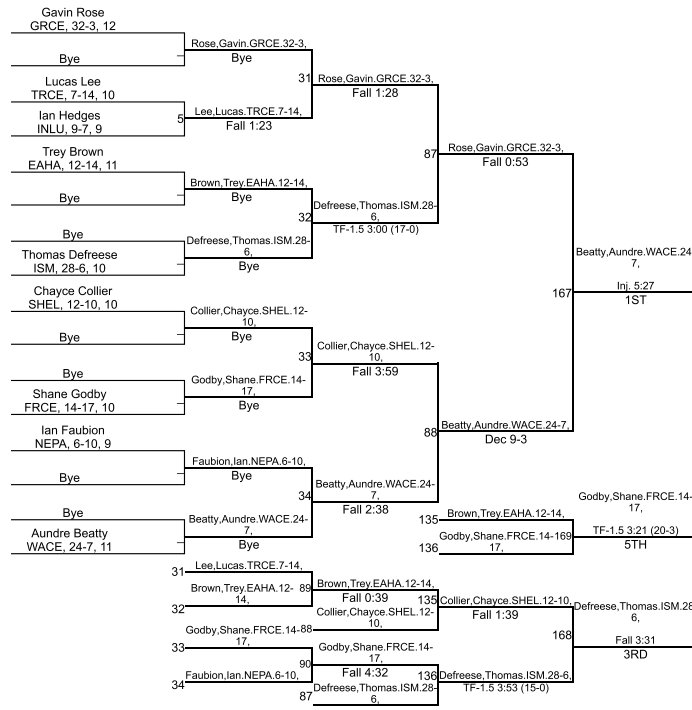

# IHSAA Sectional @ Warren Central

106

# IHSAA Sectional @ Warren Central

132

# IHSAA Sectional @ Warren Central