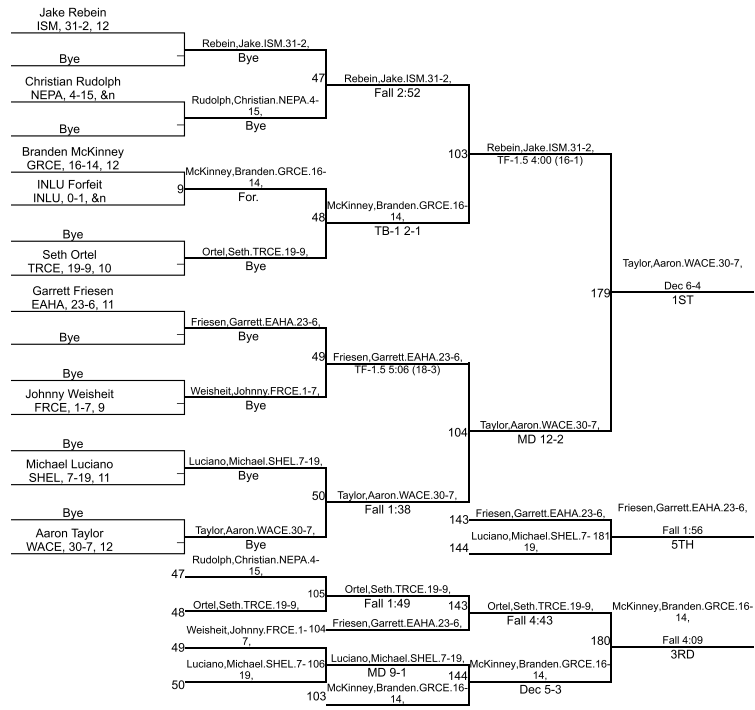

IHSAA Sectional @ Warren Central

160