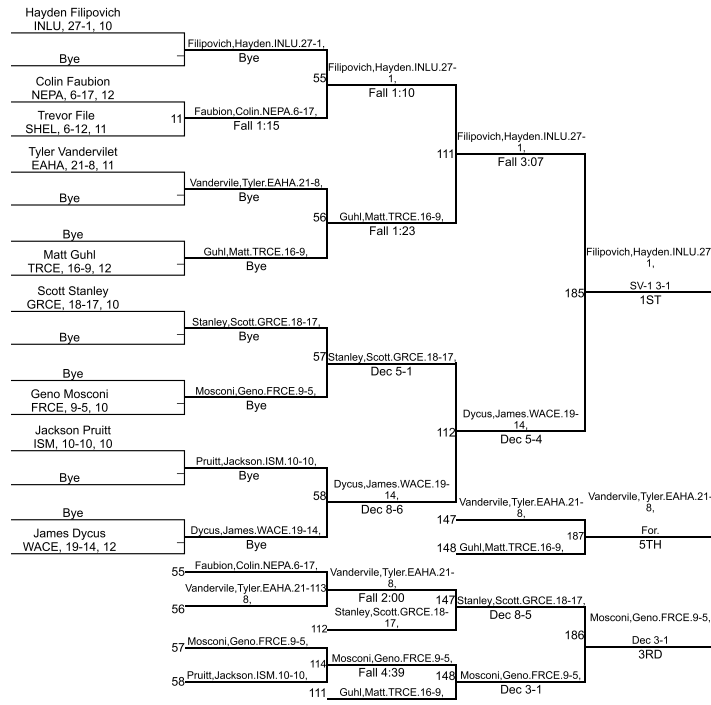

IHSAA Sectional @ Warren Central

182