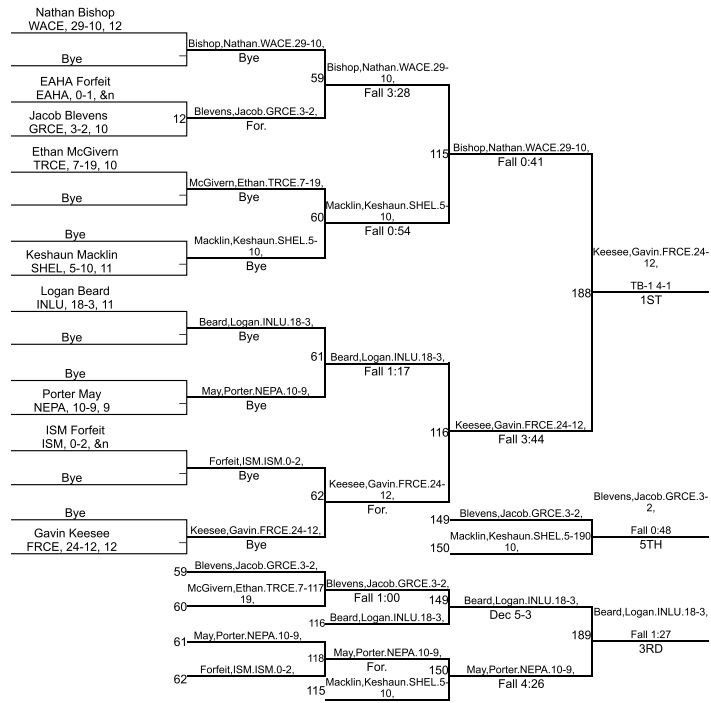

IHSAA Sectional @ Warren Central

195