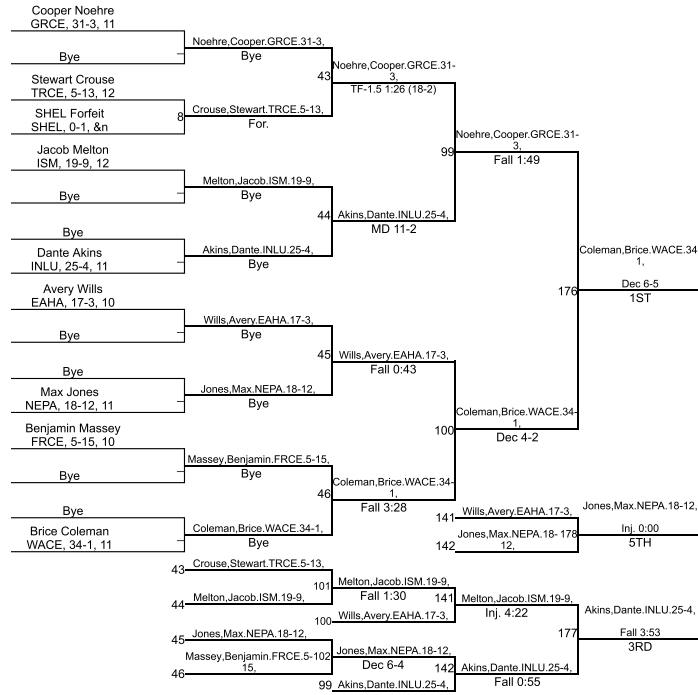

# IHSAA Sectional @ Warren Central

# 138

# IHSAA Sectional @ Warren Central

152