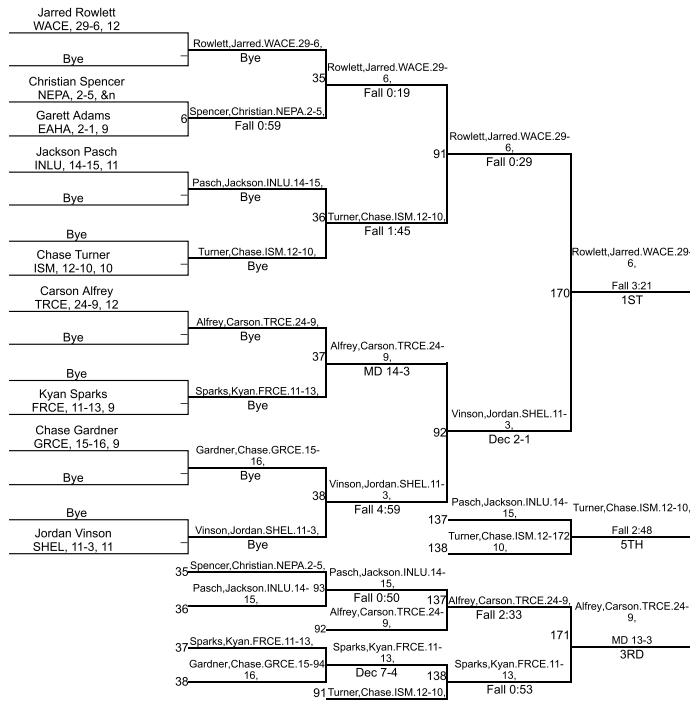

IHSAA Sectional @ Warren Central

138