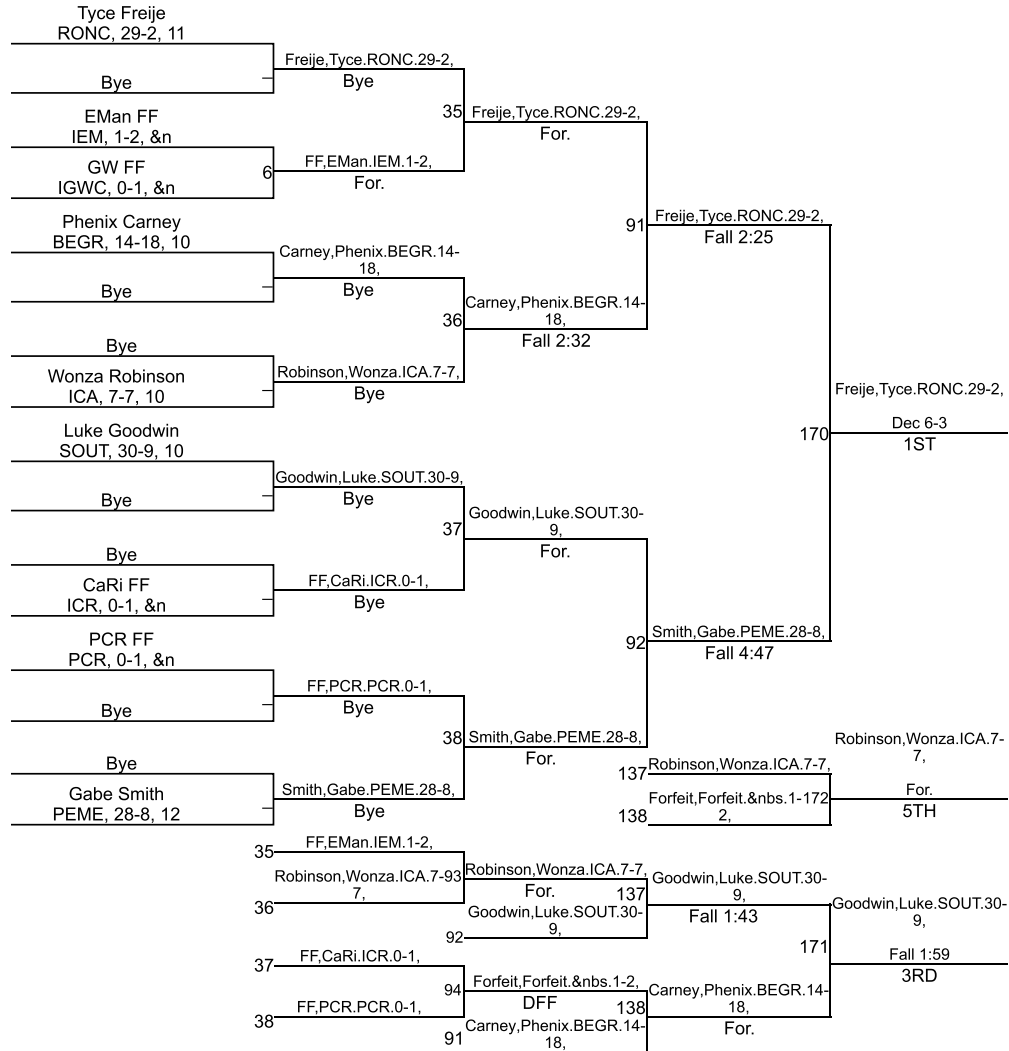

Team Scores

Printed on 01/26/2019 06:07 p.m.

Team Scores		
1	Perry Meridian	313.0
2	Roncalli	299.0
3	Southport	190.0
4	Beech Grove	124.0
5	Indianapolis Cardinal Ritter	98.0
6	Providence Cristo Rey	52.0
7	Indianapolis George Washington Community	44.0
8	Indianapolis Crispus Attucks	38.0
9	Indianapolis Emmerich Manual	25.0

IHSAA Sectional @ Southport

106

IHSAA Sectional @ Southport

113

IHSAA Sectional @ Southport

120

IHSAA Sectional @ Southport

126

IHSAA Sectional @ Southport

132

IHSAA Sectional @ Southport

138

IHSAA Sectional @ Southport

145

IHSAA Sectional @ Southport

152