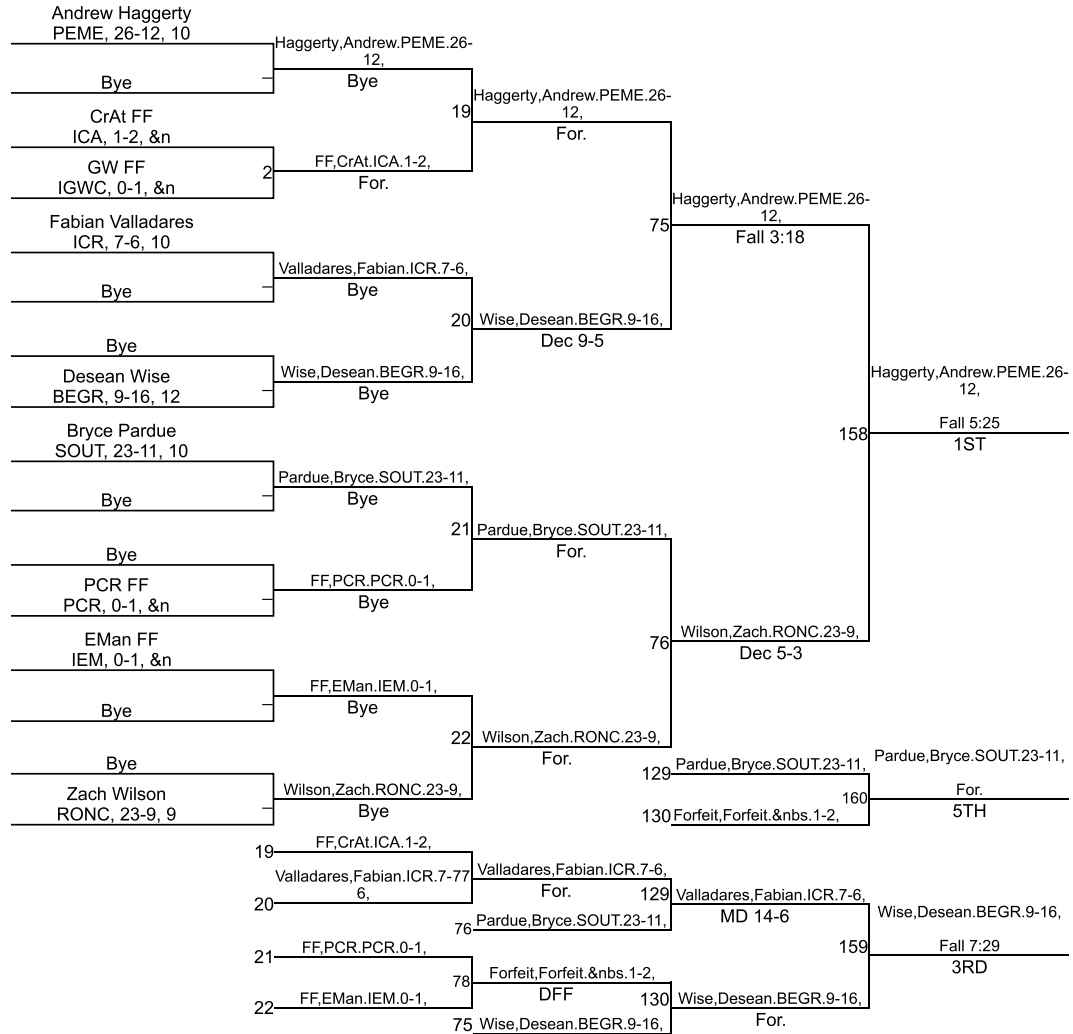

Team Scores

Printed on 01/26/2019 06:07 p.m.

Team Scores		
1	Perry Meridian	313.0
2	Roncalli	299.0
3	Southport	190.0
4	Beech Grove	124.0
5	Indianapolis Cardinal Ritter	98.0
6	Providence Cristo Rey	52.0
7	Indianapolis George Washington Community	44.0
8	Indianapolis Crispus Attucks	38.0
9	Indianapolis Emmerich Manual	25.0

IHSAA Sectional @ Southport

106

IHSAA Sectional @ Southport

113

IHSAA Sectional @ Southport

120

IHSAA Sectional @ Southport

126

IHSAA Sectional @ Southport

132

IHSAA Sectional @ Southport

138

IHSAA Sectional @ Southport

145

IHSAA Sectional @ Southport

152