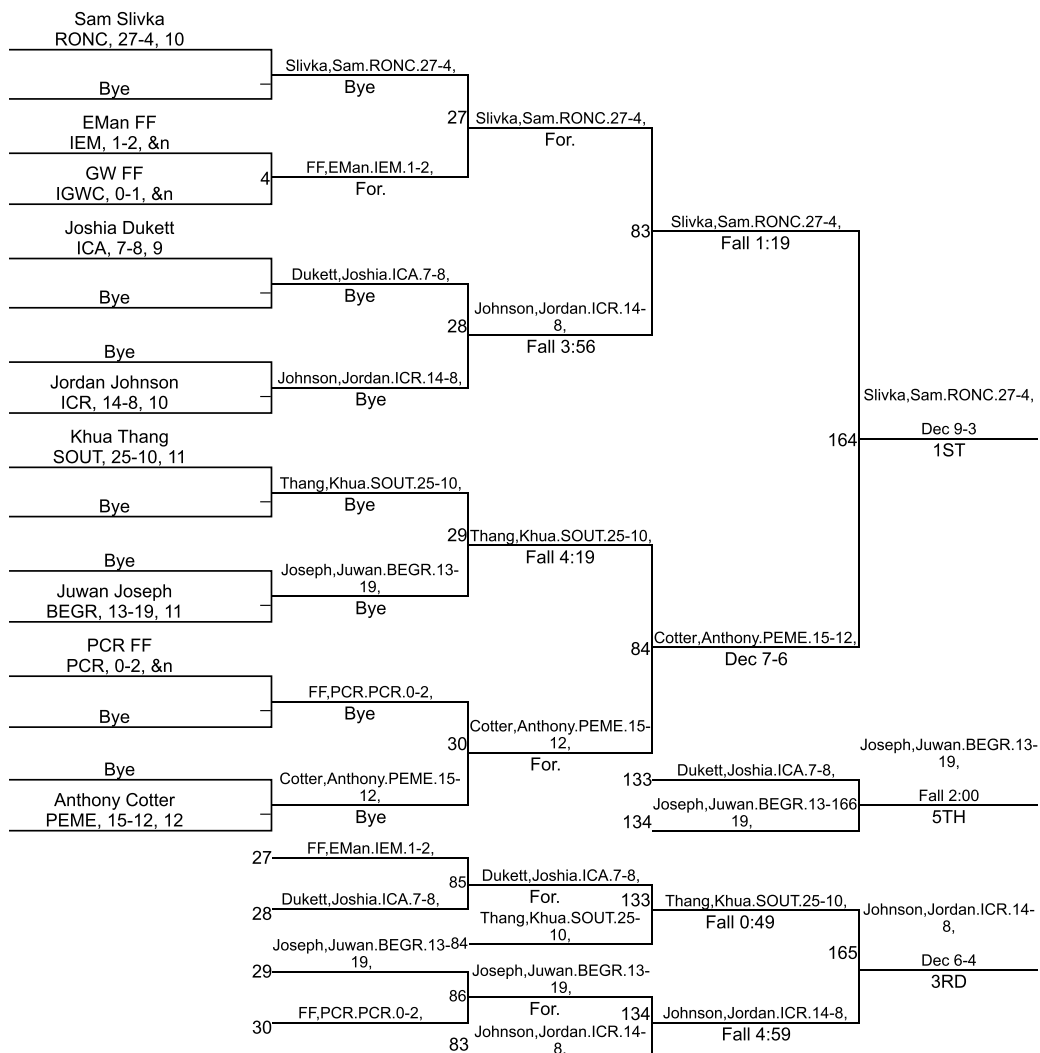

Team Scores

Printed on 01/26/2019 06:07 p.m.

Team Scores		
1	Perry Meridian	313.0
2	Roncalli	299.0
3	Southport	190.0
4	Beech Grove	124.0
5	Indianapolis Cardinal Ritter	98.0
6	Providence Cristo Rey	52.0
7	Indianapolis George Washington Community	44.0
8	Indianapolis Crispus Attucks	38.0
9	Indianapolis Emmerich Manual	25.0

IHSAA Sectional @ Southport

106

IHSAA Sectional @ Southport

113

IHSAA Sectional @ Southport

120

IHSAA Sectional @ Southport

126

IHSAA Sectional @ Southport

132

IHSAA Sectional @ Southport

138

IHSAA Sectional @ Southport

145

IHSAA Sectional @ Southport

152