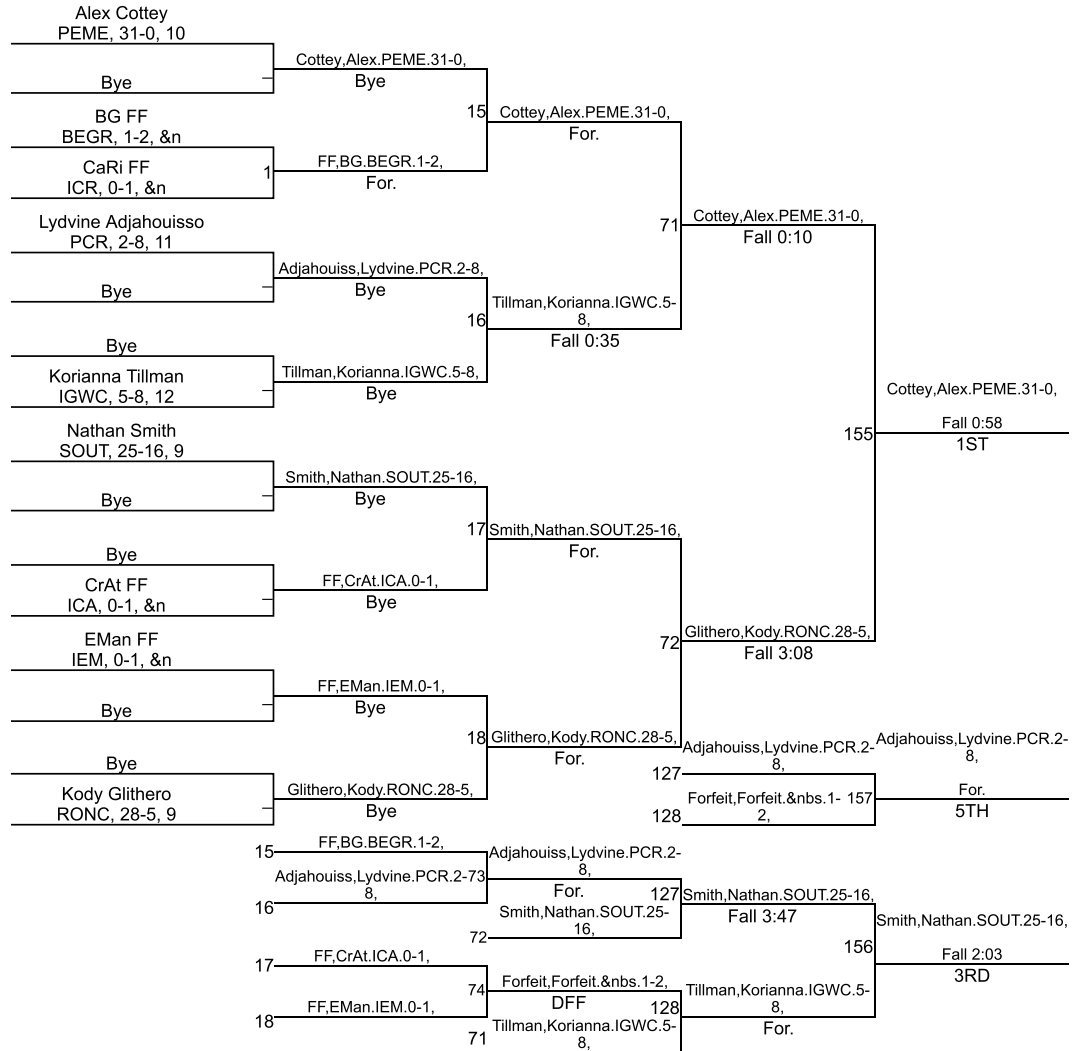

Team Scores

Printed on 01/26/2019 06:07 p.m.

Team Scores		
1	Perry Meridian	313.0
2	Roncalli	299.0
3	Southport	190.0
4	Beech Grove	124.0
5	Indianapolis Cardinal Ritter	98.0
6	Providence Cristo Rey	52.0
7	Indianapolis George Washington Community	44.0
8	Indianapolis Crispus Attucks	38.0
9	Indianapolis Emmerich Manual	25.0

IHSAA Sectional @ Southport

106

IHSAA Sectional @ Southport

113

IHSAA Sectional @ Southport

120

IHSAA Sectional @ Southport

126

IHSAA Sectional @ Southport

132

IHSAA Sectional @ Southport

138

IHSAA Sectional @ Southport

145

IHSAA Sectional @ Southport

152