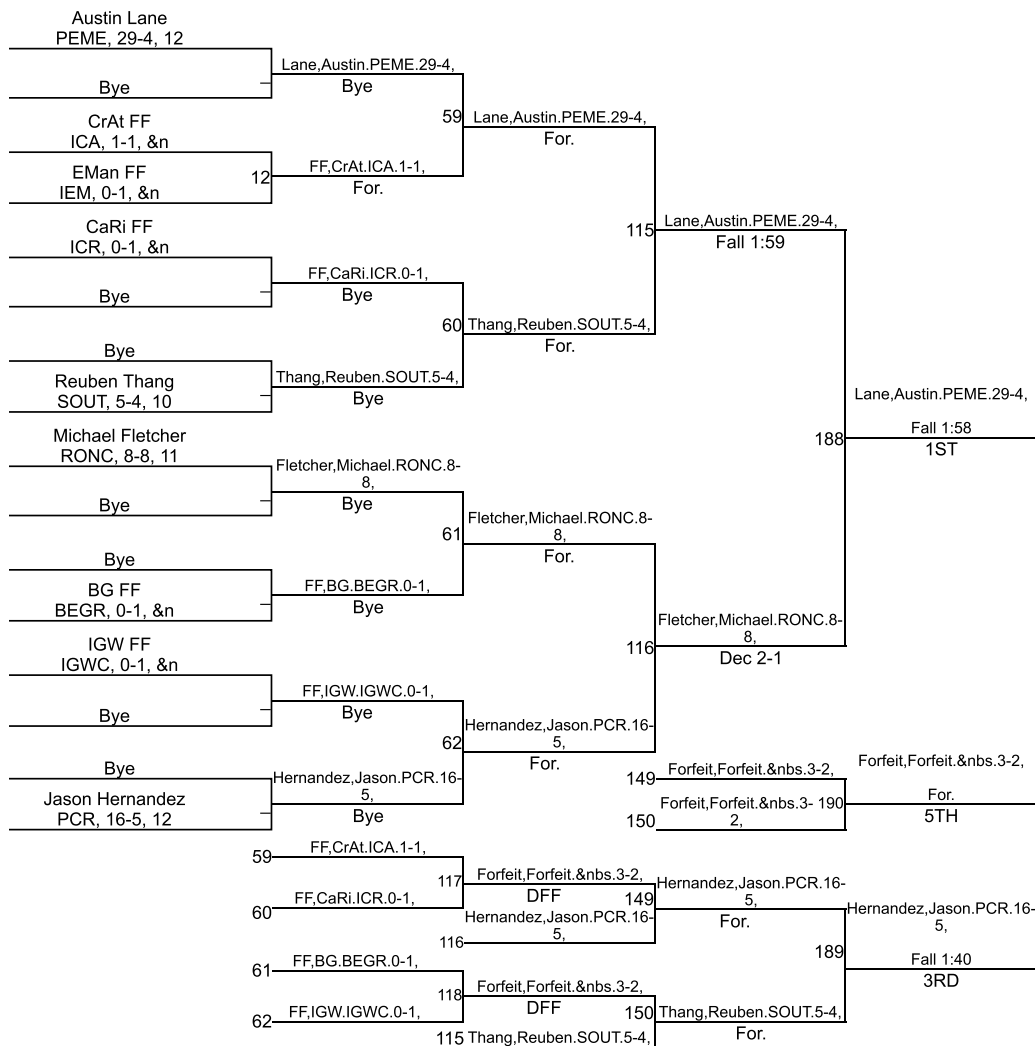

Team Scores

Printed on 01/26/2019 06:07 p.m.

Team Scores		
1	Perry Meridian	313.0
2	Roncalli	299.0
3	Southport	190.0
4	Beech Grove	124.0
5	Indianapolis Cardinal Ritter	98.0
6	Providence Cristo Rey	52.0
7	Indianapolis George Washington Community	44.0
8	Indianapolis Crispus Attucks	38.0
9	Indianapolis Emmerich Manual	25.0

IHSAA Sectional @ Southport

132

IHSAA Sectional @ Southport

138

IHSAA Sectional @ Southport

145

IHSAA Sectional @ Southport

152

IHSAA Sectional @ Southport

170

IHSAA Sectional @ Southport

182

IHSAA Sectional @ Southport

195

IHSAA Sectional @ Southport

220

Spencer Fears RONC, 23-10, 12	Fears, Spencer. RONC. 23-10,				
Bye	Bye				
GW FF IGWC, 1-2, &n	FF, GW. IGWC. 1-2,	63	Fears, Spencer. RONC. 23-10, For.		
CrAt FF ICA, 0-1, &n	For.				
Jeff McClure PEME, 3-0, 10	McClure, Jeff. PEME. 3-0,				
Bye	Bye				
Bye	McClure, Jeff. PEME. 3-0, Fall 1:04	64			
Bouvier Bernard PCR, 3-7, 12	Bernard, Bouvier. PCR. 3-7, Bye				
Christian Mendoza IEM, 4-6, 11	Mendoza, Christian. IEM. 4-6, Bye				
Bye	Bye				
Bye	FF, SoPo. SOUT. 0-1, Bye	65	Mendoza, Christian. IEM. 4-6, For.		
SoPo FF SOUT, 0-1, &n					
BG FF BEGR, 0-1, &n	FF, BG. BEGR. 0-1, Bye				
Bye	Bye				
Bye	Gomez, Derek. ICR. 8-4, Bye	66	Gomez, Derek. ICR. 8-4, For.		
Derek Gomez ICR, 8-4, 12					
	FF, GW. IGWC. 1-2,	63			
	Bernard, Bouvier. PCR. 3-7, 7,	64	Bernard, Bouvier. PCR. 3-7, For.		
	Mendoza, Christian. IEM. 4-6,				
		120			
	FF, SoPo. SOUT. 0-1,	65			
	Forfeit, Forfeit. &nbs. 1-2, DFF	122			
	FF, BG. BEGR. 0-1,	66			
	Fears, Spencer. RONC. 23-10,	119			
		151	Bernard, Bouvier. PCR. 3-7, Dec 5-2		
		152	Fears, Spencer. RONC. 23-10, For.		
				192	Fears, Spencer. RONC. 23-10, Fall 2:18 3RD
				119	McClure, Jeff. PEME. 3-0, Fall 3:06
				64	McClure, Jeff. PEME. 3-0, Fall 1:04
				191	McClure, Jeff. PEME. 3-0, Fall 3:52 1ST
				120	Gomez, Derek. ICR. 8-4, Fall 1:10
				151	Mendoza, Christian. IEM. 4-6, For.
				152	Forfeit, Forfeit. &nbs. 1-193 2,
					Mendoza, Christian. IEM. 4-6, For. 5TH