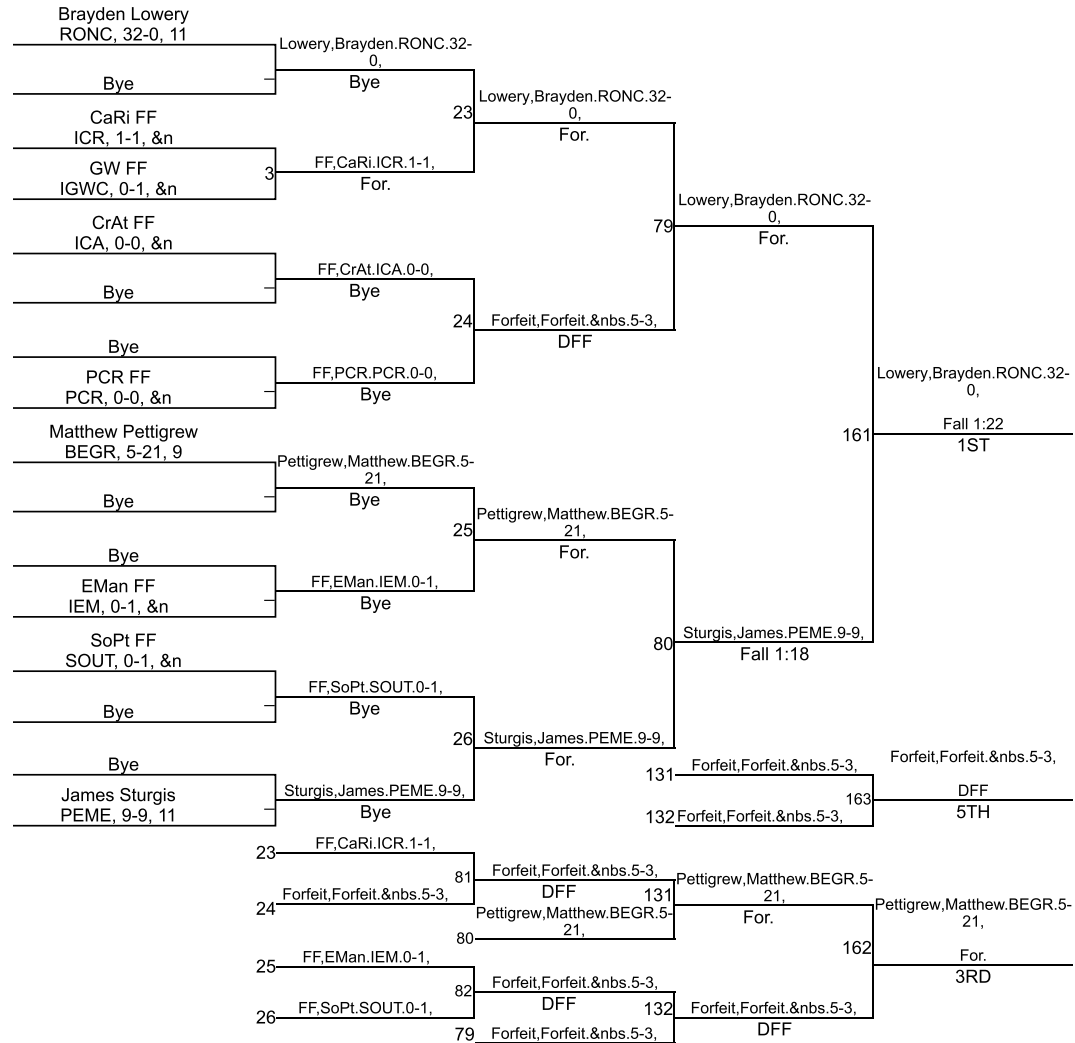

Team Scores

Printed on 01/26/2019 06:07 p.m.

Team Scores		
1	Perry Meridian	313.0
2	Roncalli	299.0
3	Southport	190.0
4	Beech Grove	124.0
5	Indianapolis Cardinal Ritter	98.0
6	Providence Cristo Rey	52.0
7	Indianapolis George Washington Community	44.0
8	Indianapolis Crispus Attucks	38.0
9	Indianapolis Emmerich Manual	25.0

IHSAA Sectional @ Southport

106

IHSAA Sectional @ Southport

113

IHSAA Sectional @ Southport

120

IHSAA Sectional @ Southport

126

IHSAA Sectional @ Southport

132

IHSAA Sectional @ Southport

138

IHSAA Sectional @ Southport

145

IHSAA Sectional @ Southport

152

IHSAA Sectional @ Southport

170

IHSAA Sectional @ Southport

182

IHSAA Sectional @ Southport

195

IHSAA Sectional @ Southport

220