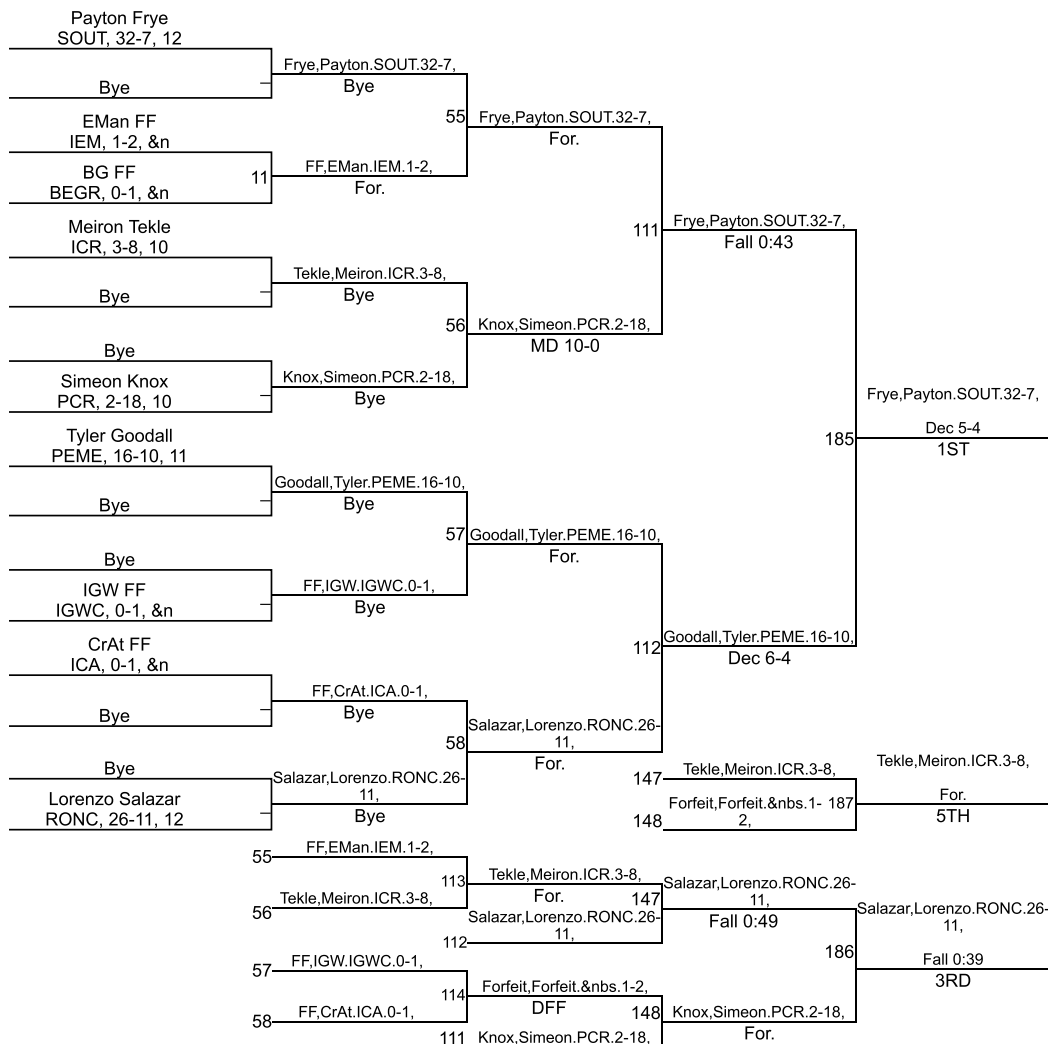

Team Scores

Printed on 01/26/2019 06:07 p.m.

Team Scores		
1	Perry Meridian	313.0
2	Roncalli	299.0
3	Southport	190.0
4	Beech Grove	124.0
5	Indianapolis Cardinal Ritter	98.0
6	Providence Cristo Rey	52.0
7	Indianapolis George Washington Community	44.0
8	Indianapolis Crispus Attucks	38.0
9	Indianapolis Emmerich Manual	25.0

IHSAA Sectional @ Southport

106

IHSAA Sectional @ Southport

113

IHSAA Sectional @ Southport

120

IHSAA Sectional @ Southport

126

IHSAA Sectional @ Southport

132

IHSAA Sectional @ Southport

138

IHSAA Sectional @ Southport

145

IHSAA Sectional @ Southport

152

IHSAA Sectional @ Southport

170

IHSAA Sectional @ Southport

182

IHSAA Sectional @ Southport

195

IHSAA Sectional @ Southport

220