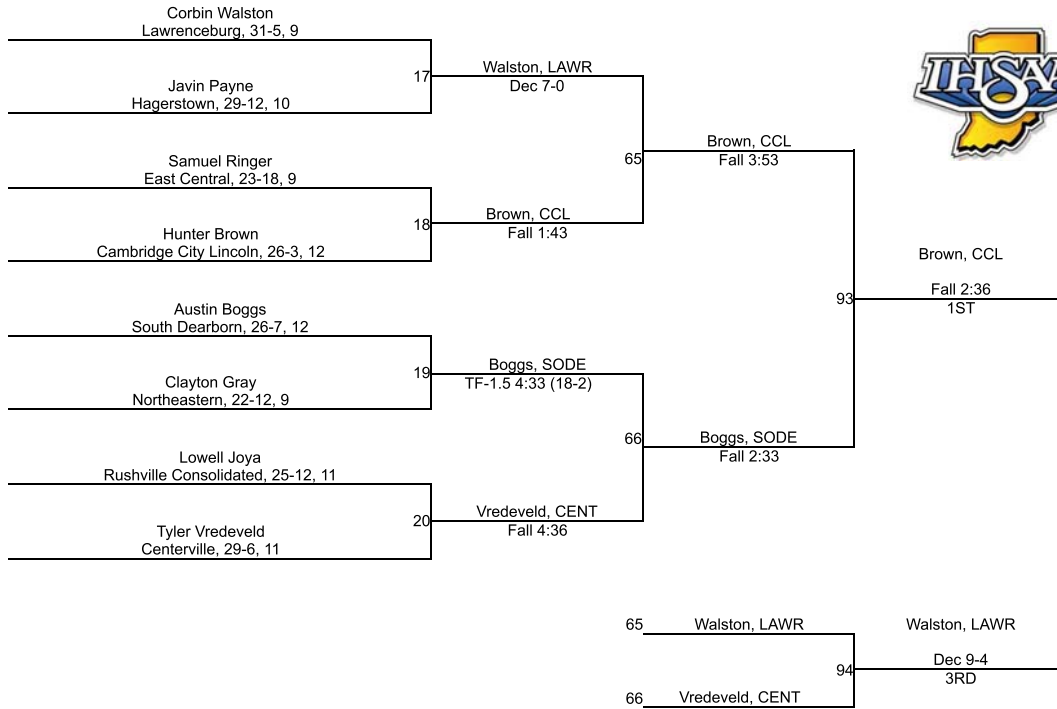

IHSAA Regional @ Richmond

132