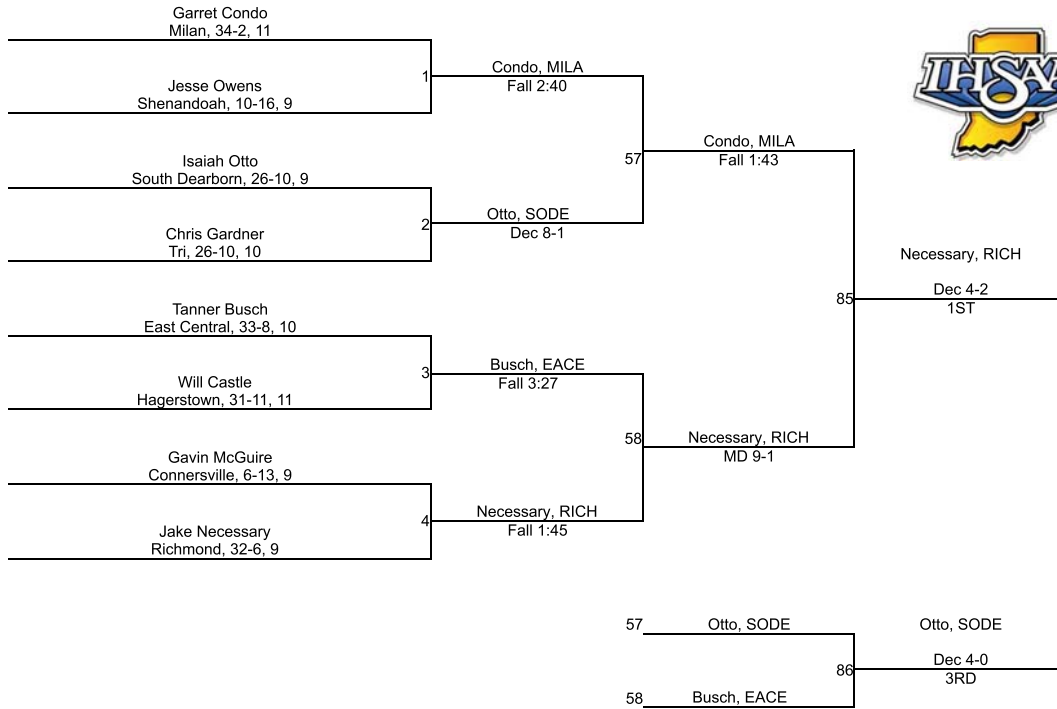

Team Scores

Printed on 02/02/2019 04:53 p.m.

Team Scores		
1	South Dearborn	99.5
2	East Central	89.0
3	Lawrenceburg	81.0
4	Milan	64.0
5	Centerville	58.0
6	Shenandoah	54.5
7	Cambridge City Lincoln	54.0
8	Northeastern	46.0
9	Franklin County	44.0
10	Connersville	40.5
11	Richmond	38.0
12	Rushville Consolidated	31.0
12	Union County.	31.0
14	New Castle	30.0
15	Hagerstown	20.0
16	Knightstown	16.0
17	Tri	11.0
18	Greensburg	6.0
19	Batesville	0.0
19	Blue River Valley	0.0

IHSAA Regional @ Richmond

106