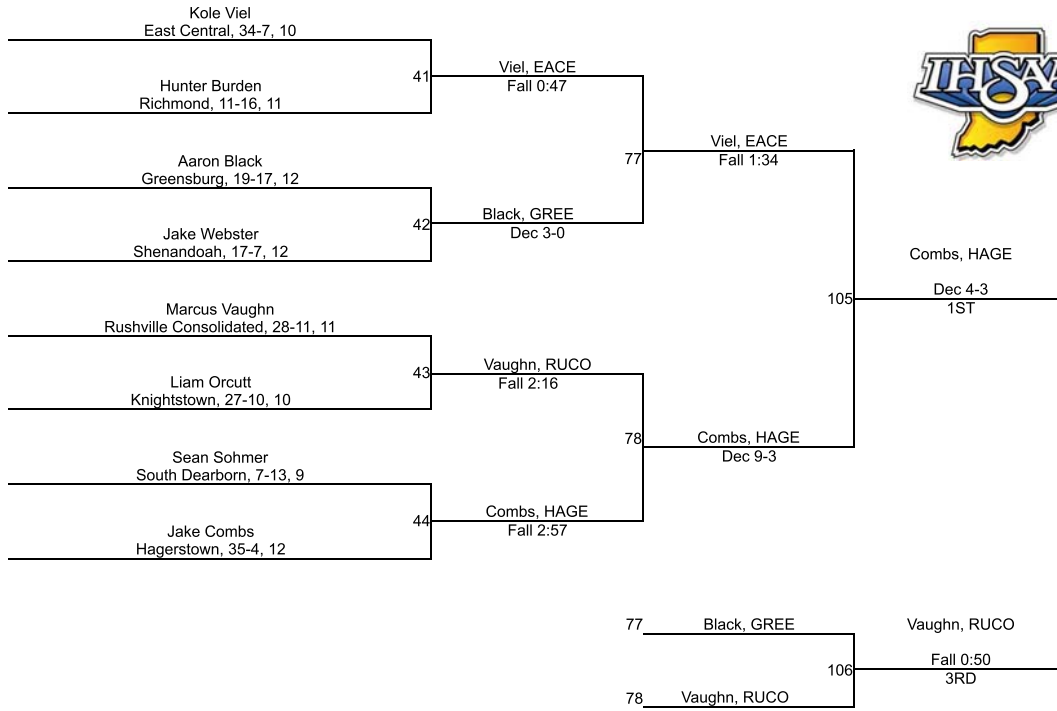

IHSAA Regional @ Richmond

182