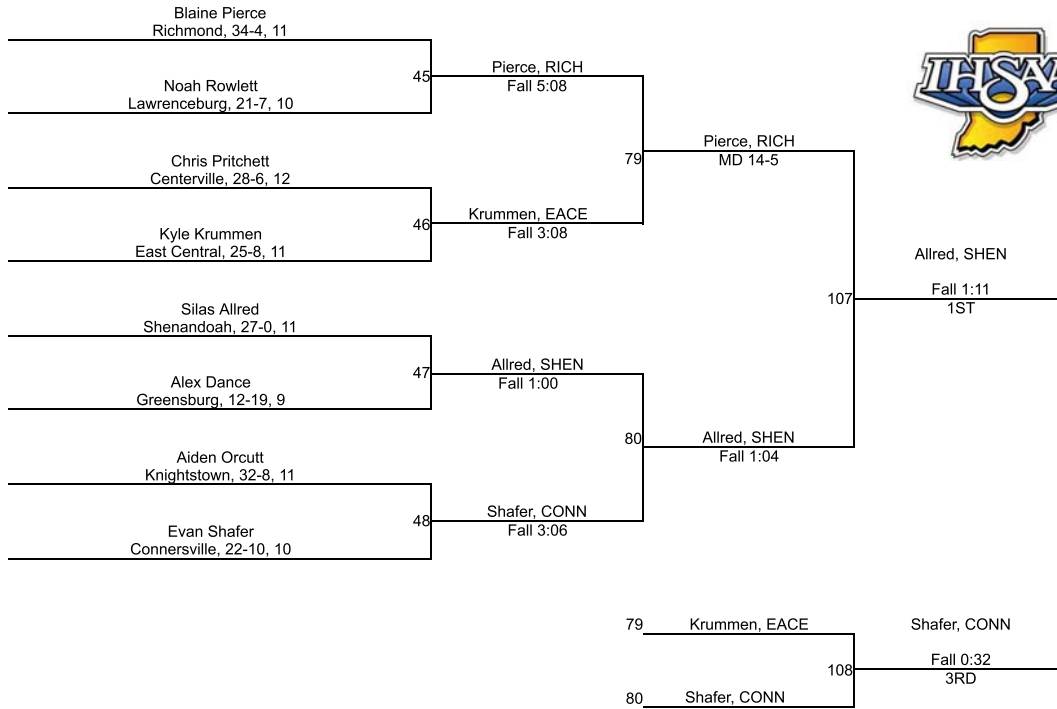

IHSAA Regional @ Richmond

195