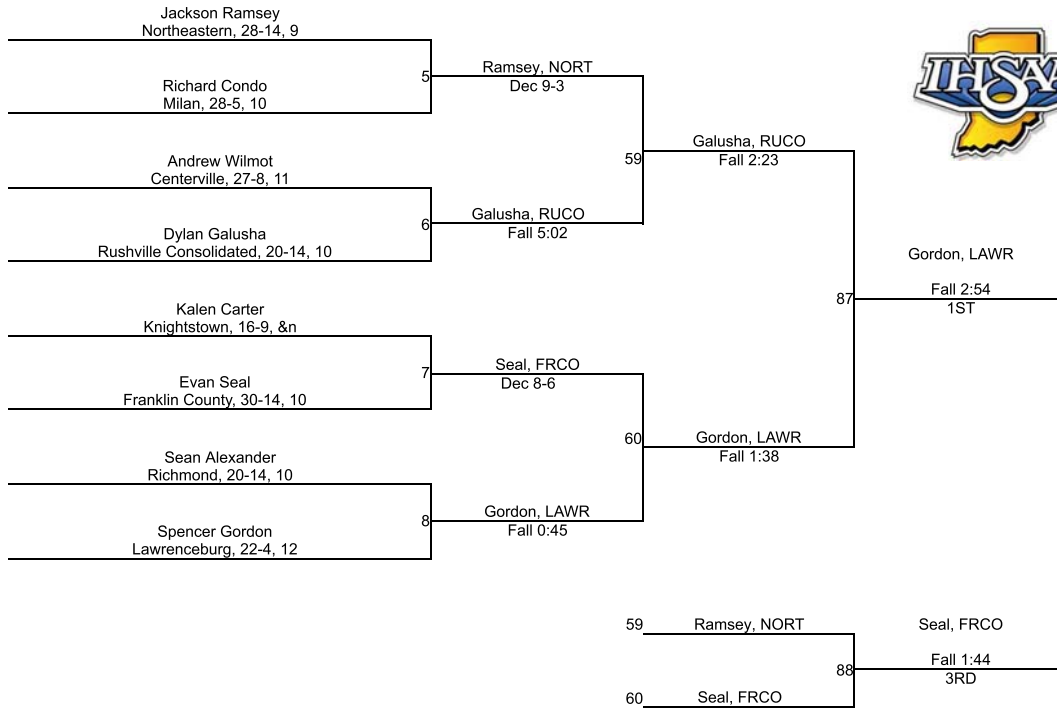

IHSAA Regional @ Richmond

113