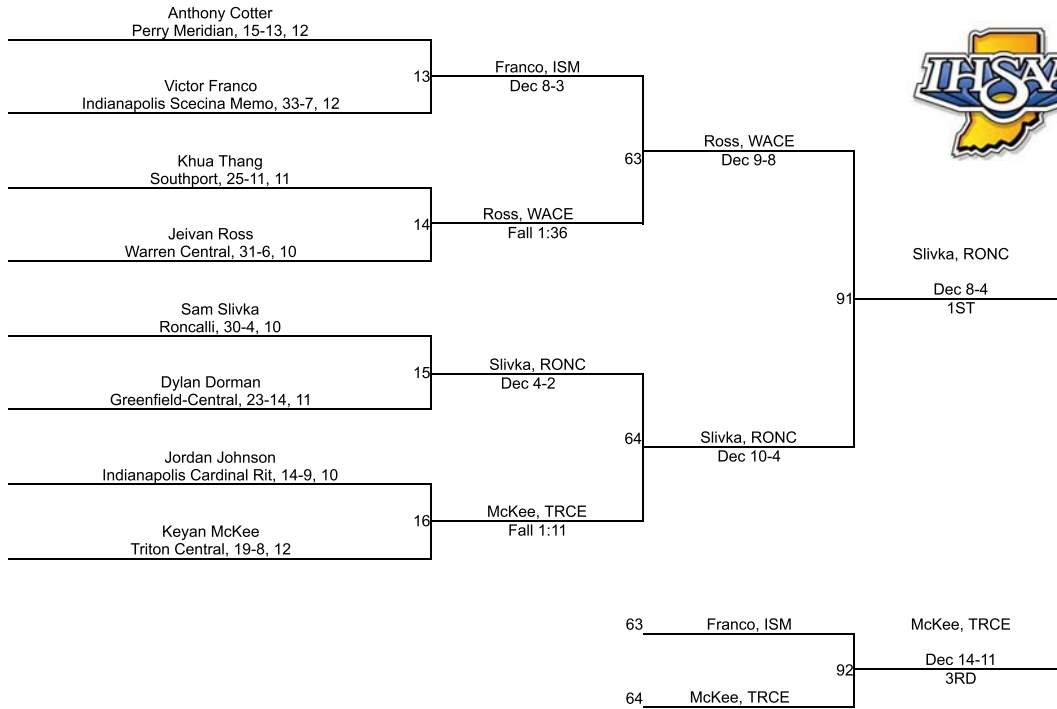

Team Scores

Printed on 02/02/2019 05:33 p.m.

Team Scores		
1	Warren Central	214.0
2	Perry Meridian	164.0
3	Roncalli	145.0
4	Franklin Central	64.0
5	Indianapolis Scecina Memorial	51.0
6	Southport	37.5
7	Indianapolis Lutheran	36.0
8	New Palestine	29.0
9	Greenfield-Central	28.0
10	Eastern Hancock	13.0
11	Triton Central	11.0
12	Shelbyville	6.0
13	Beech Grove	0.0
13	Indianapolis Cardinal Ritter	0.0
13	Indianapolis Crispus Attucks	0.0
13	Indianapolis Emmerich Manual	0.0
13	Indianapolis George Washington Community	0.0
13	Providence Cristo Rey	0.0

IHSAA Regional @ Perry Meridian

106

IHSAA Regional @ Perry Meridian

113

IHSAA Regional @ Perry Meridian

120

IHSAA Regional @ Perry Meridian

126