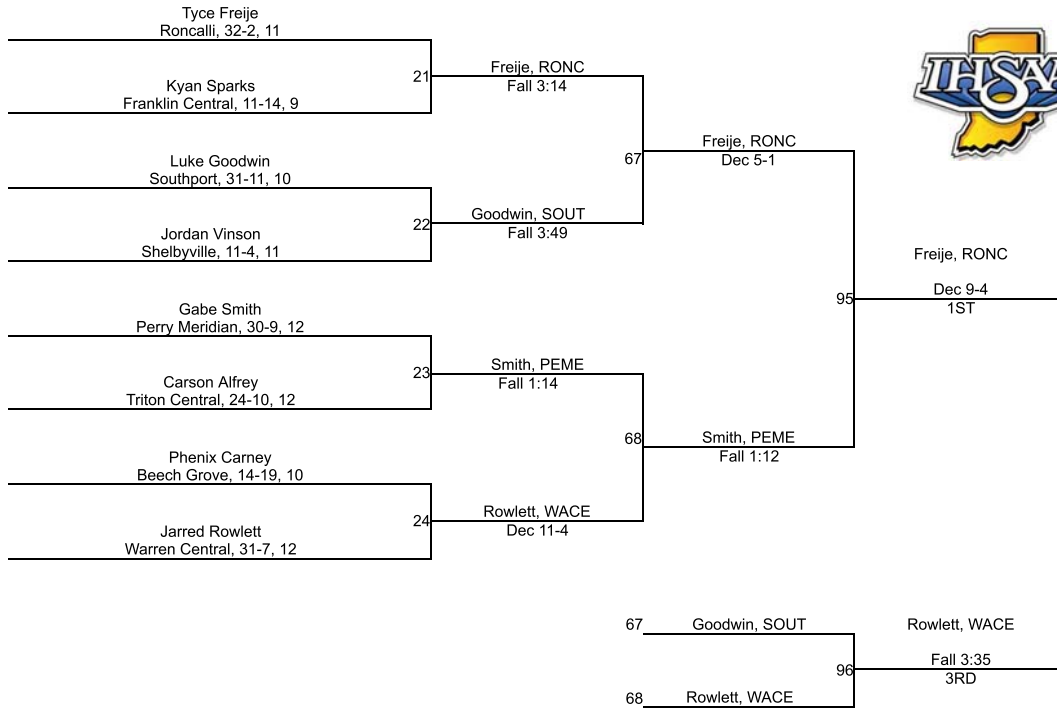

IHSAA Regional @ Perry Meridian

138