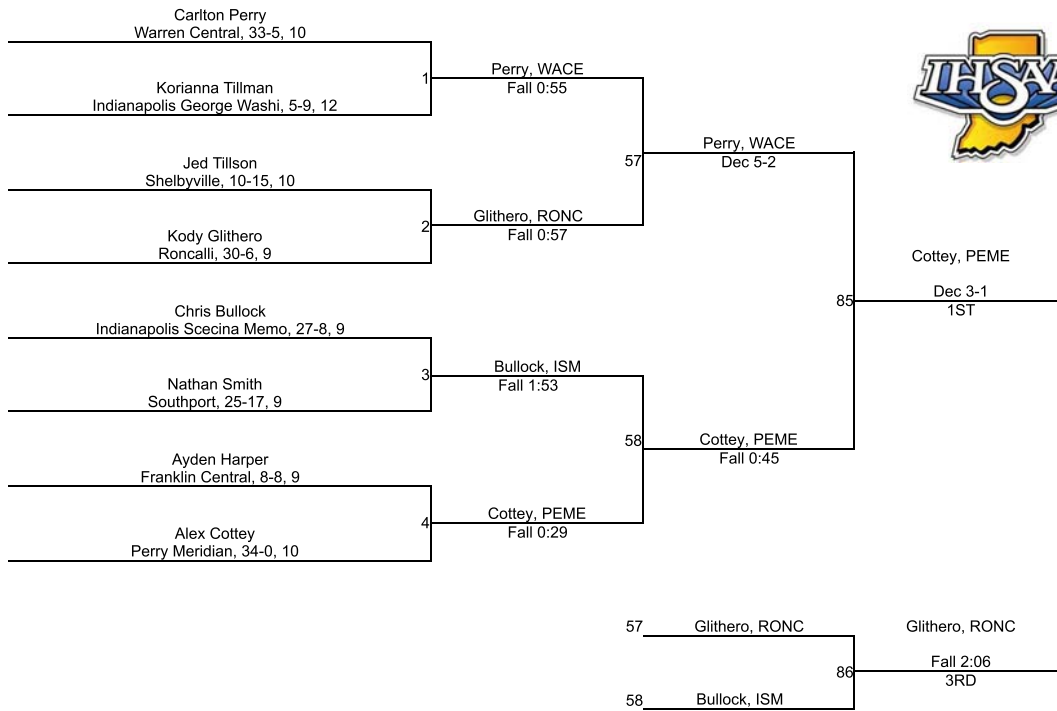

Team Scores

Printed on 02/02/2019 05:33 p.m.

Team Scores		
1	Warren Central	214.0
2	Perry Meridian	164.0
3	Roncalli	145.0
4	Franklin Central	64.0
5	Indianapolis Scecina Memorial	51.0
6	Southport	37.5
7	Indianapolis Lutheran	36.0
8	New Palestine	29.0
9	Greenfield-Central	28.0
10	Eastern Hancock	13.0
11	Triton Central	11.0
12	Shelbyville	6.0
13	Beech Grove	0.0
13	Indianapolis Cardinal Ritter	0.0
13	Indianapolis Crispus Attucks	0.0
13	Indianapolis Emmerich Manual	0.0
13	Indianapolis George Washington Community	0.0
13	Providence Cristo Rey	0.0

IHSAA Regional @ Perry Meridian

106

IHSAA Regional @ Perry Meridian

113

IHSAA Regional @ Perry Meridian

120

IHSAA Regional @ Perry Meridian

126