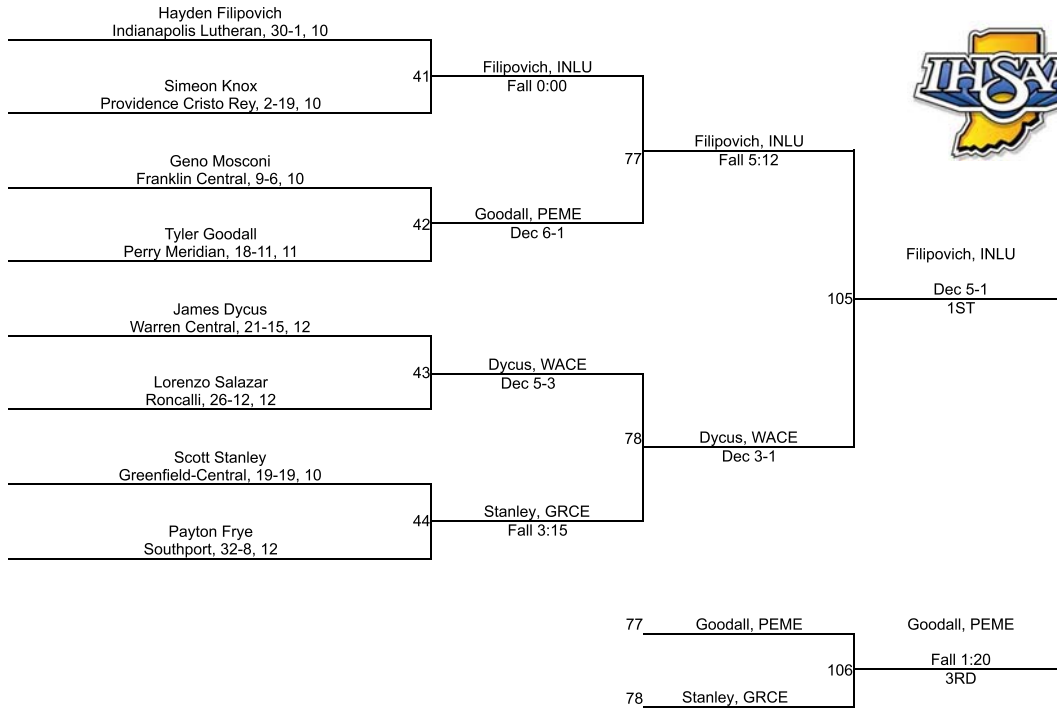

Team Scores

Printed on 02/02/2019 05:33 p.m.

Team Scores		
1	Warren Central	214.0
2	Perry Meridian	164.0
3	Roncalli	145.0
4	Franklin Central	64.0
5	Indianapolis Scecina Memorial	51.0
6	Southport	37.5
7	Indianapolis Lutheran	36.0
8	New Palestine	29.0
9	Greenfield-Central	28.0
10	Eastern Hancock	13.0
11	Triton Central	11.0
12	Shelbyville	6.0
13	Beech Grove	0.0
13	Indianapolis Cardinal Ritter	0.0
13	Indianapolis Crispus Attucks	0.0
13	Indianapolis Emmerich Manual	0.0
13	Indianapolis George Washington Community	0.0
13	Providence Cristo Rey	0.0

IHSAA Regional @ Perry Meridian

160

IHSAA Regional @ Perry Meridian

170

IHSAA Regional @ Perry Meridian

182

IHSAA Regional @ Perry Meridian

195