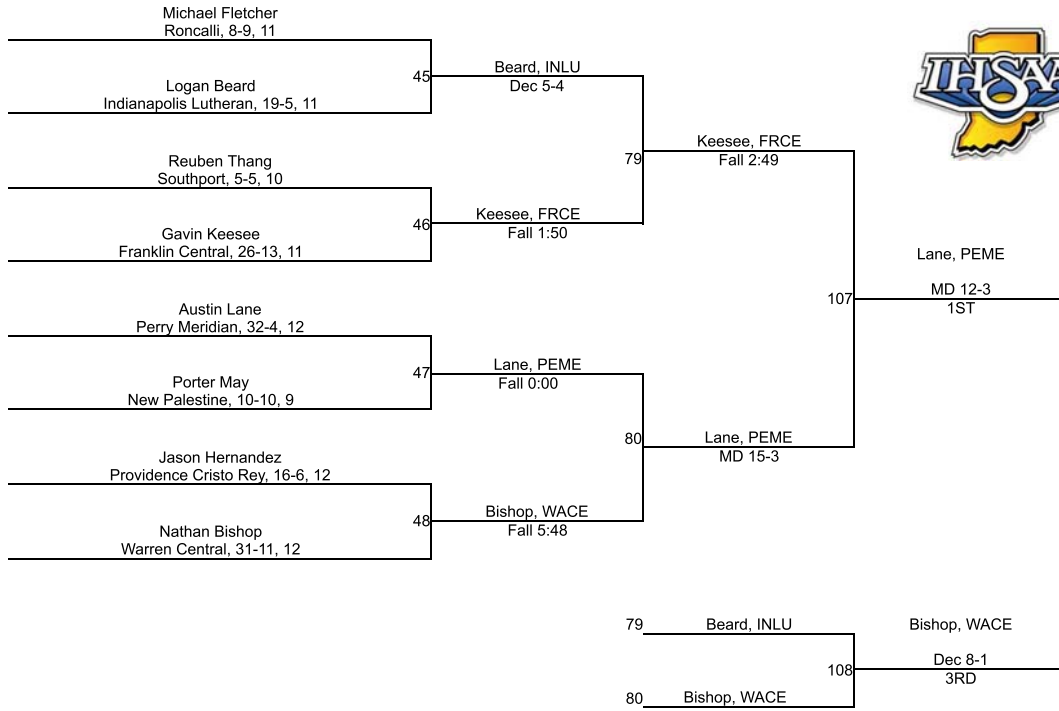

Team Scores

Printed on 02/02/2019 05:33 p.m.

Team Scores		
1	Warren Central	214.0
2	Perry Meridian	164.0
3	Roncalli	145.0
4	Franklin Central	64.0
5	Indianapolis Scecina Memorial	51.0
6	Southport	37.5
7	Indianapolis Lutheran	36.0
8	New Palestine	29.0
9	Greenfield-Central	28.0
10	Eastern Hancock	13.0
11	Triton Central	11.0
12	Shelbyville	6.0
13	Beech Grove	0.0
13	Indianapolis Cardinal Ritter	0.0
13	Indianapolis Crispus Attucks	0.0
13	Indianapolis Emmerich Manual	0.0
13	Indianapolis George Washington Community	0.0
13	Providence Cristo Rey	0.0

IHSAA Regional @ Perry Meridian

132

IHSAA Regional @ Perry Meridian

138

IHSAA Regional @ Perry Meridian

145

IHSAA Regional @ Perry Meridian

152

IHSAA Regional @ Perry Meridian

160

IHSAA Regional @ Perry Meridian

170

IHSAA Regional @ Perry Meridian

182

IHSAA Regional @ Perry Meridian

195