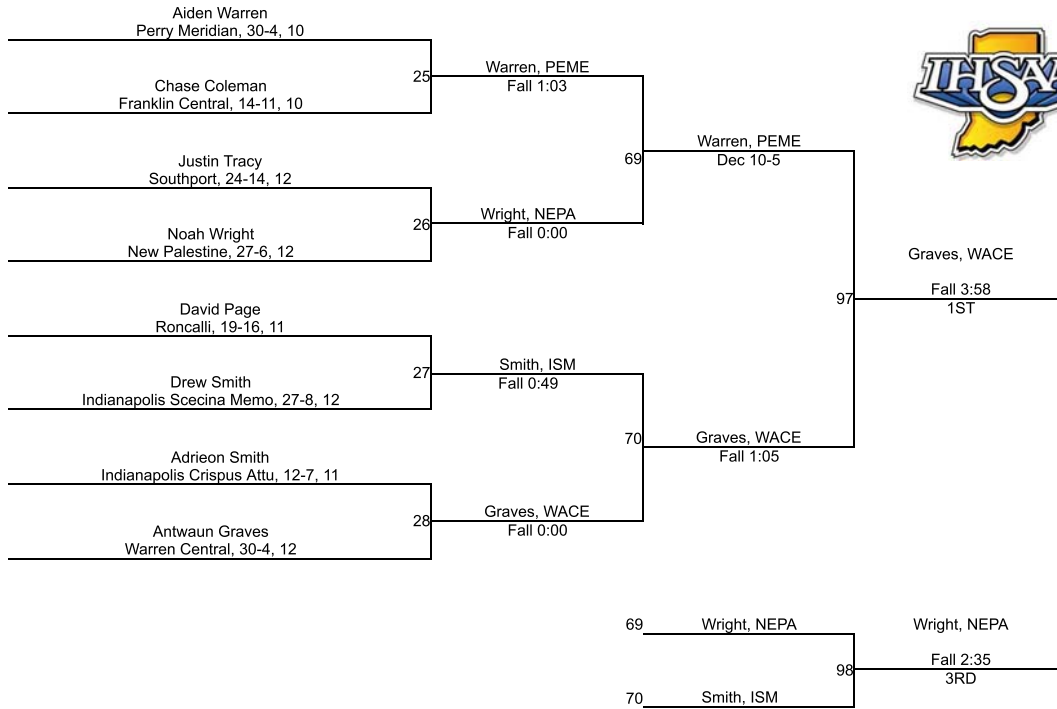

Team Scores

Printed on 02/02/2019 05:33 p.m.

Team Scores		
1	Warren Central	214.0
2	Perry Meridian	164.0
3	Roncalli	145.0
4	Franklin Central	64.0
5	Indianapolis Scecina Memorial	51.0
6	Southport	37.5
7	Indianapolis Lutheran	36.0
8	New Palestine	29.0
9	Greenfield-Central	28.0
10	Eastern Hancock	13.0
11	Triton Central	11.0
12	Shelbyville	6.0
13	Beech Grove	0.0
13	Indianapolis Cardinal Ritter	0.0
13	Indianapolis Crispus Attucks	0.0
13	Indianapolis Emmerich Manual	0.0
13	Indianapolis George Washington Community	0.0
13	Providence Cristo Rey	0.0

IHSAA Regional @ Perry Meridian

132

IHSAA Regional @ Perry Meridian

138

IHSAA Regional @ Perry Meridian

145

IHSAA Regional @ Perry Meridian

152