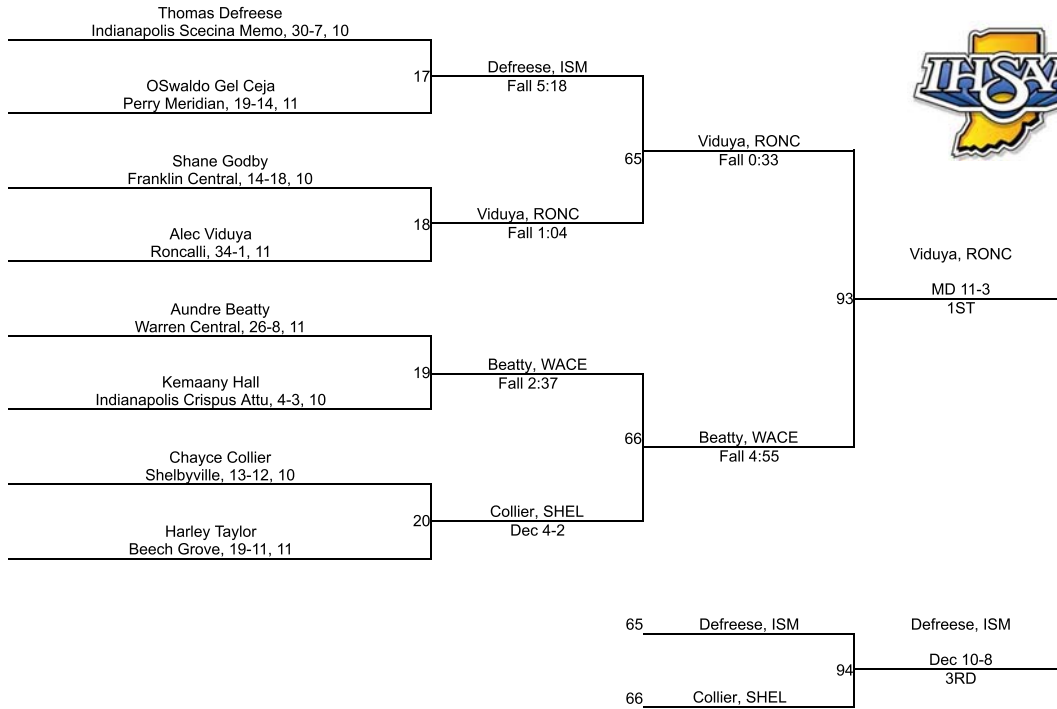

IHSAA Regional @ Perry Meridian

132