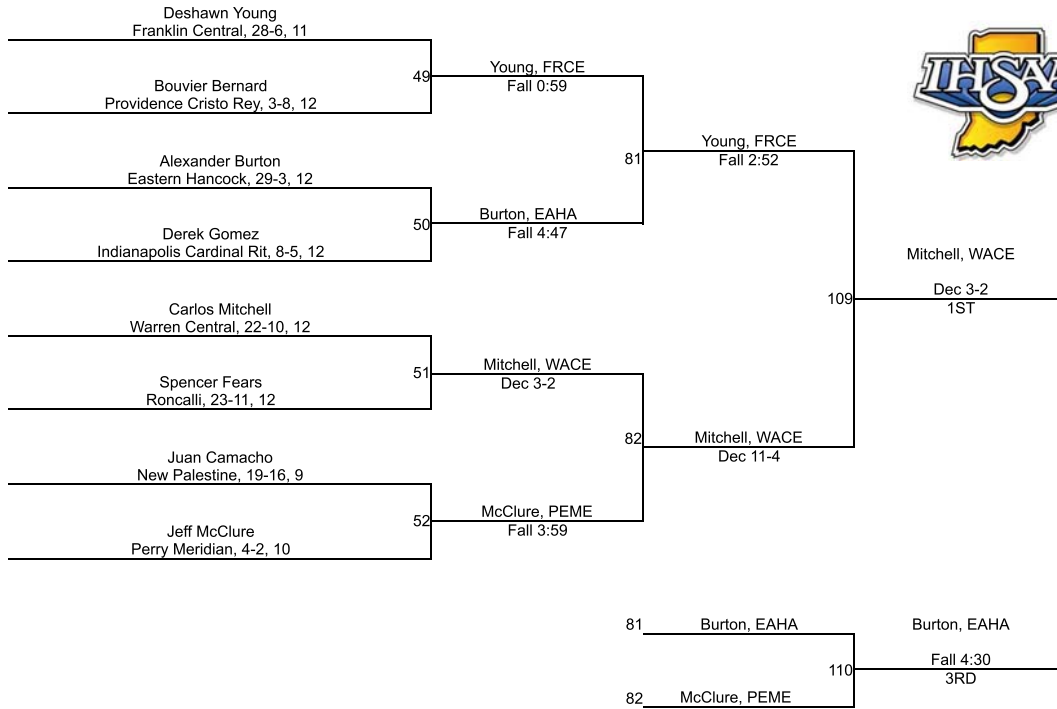

IHSAA Regional @ Perry Meridian

220