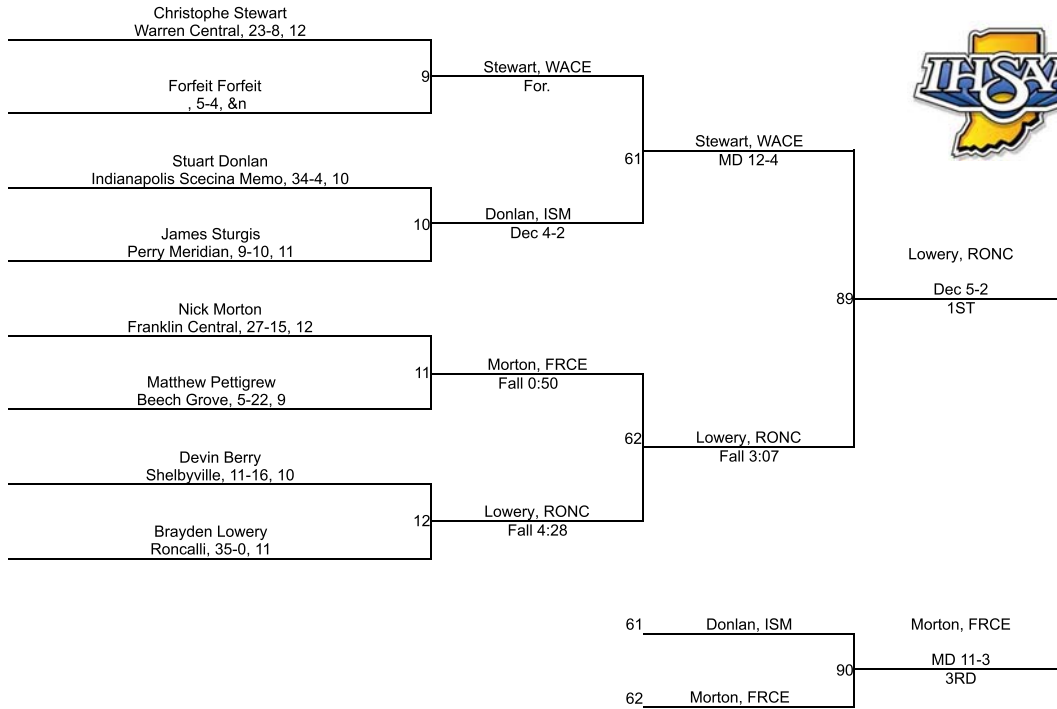

Team Scores

Printed on 02/02/2019 05:33 p.m.

Team Scores		
1	Warren Central	214.0
2	Perry Meridian	164.0
3	Roncalli	145.0
4	Franklin Central	64.0
5	Indianapolis Scecina Memorial	51.0
6	Southport	37.5
7	Indianapolis Lutheran	36.0
8	New Palestine	29.0
9	Greenfield-Central	28.0
10	Eastern Hancock	13.0
11	Triton Central	11.0
12	Shelbyville	6.0
13	Beech Grove	0.0
13	Indianapolis Cardinal Ritter	0.0
13	Indianapolis Crispus Attucks	0.0
13	Indianapolis Emmerich Manual	0.0
13	Indianapolis George Washington Community	0.0
13	Providence Cristo Rey	0.0

IHSAA Regional @ Perry Meridian

106

IHSAA Regional @ Perry Meridian

113

IHSAA Regional @ Perry Meridian

120

IHSAA Regional @ Perry Meridian

126