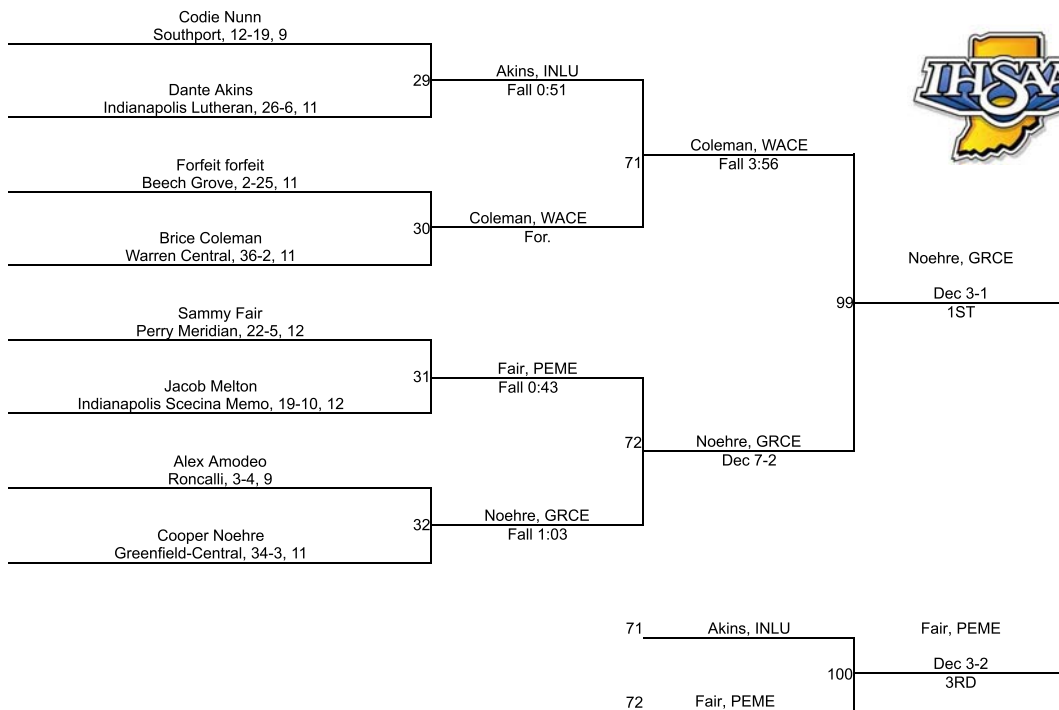

Team Scores

Printed on 02/02/2019 05:33 p.m.

Team Scores		
1	Warren Central	214.0
2	Perry Meridian	164.0
3	Roncalli	145.0
4	Franklin Central	64.0
5	Indianapolis Scecina Memorial	51.0
6	Southport	37.5
7	Indianapolis Lutheran	36.0
8	New Palestine	29.0
9	Greenfield-Central	28.0
10	Eastern Hancock	13.0
11	Triton Central	11.0
12	Shelbyville	6.0
13	Beech Grove	0.0
13	Indianapolis Cardinal Ritter	0.0
13	Indianapolis Crispus Attucks	0.0
13	Indianapolis Emmerich Manual	0.0
13	Indianapolis George Washington Community	0.0
13	Providence Cristo Rey	0.0

IHSAA Regional @ Perry Meridian

132

IHSAA Regional @ Perry Meridian

138

IHSAA Regional @ Perry Meridian

145

IHSAA Regional @ Perry Meridian

152