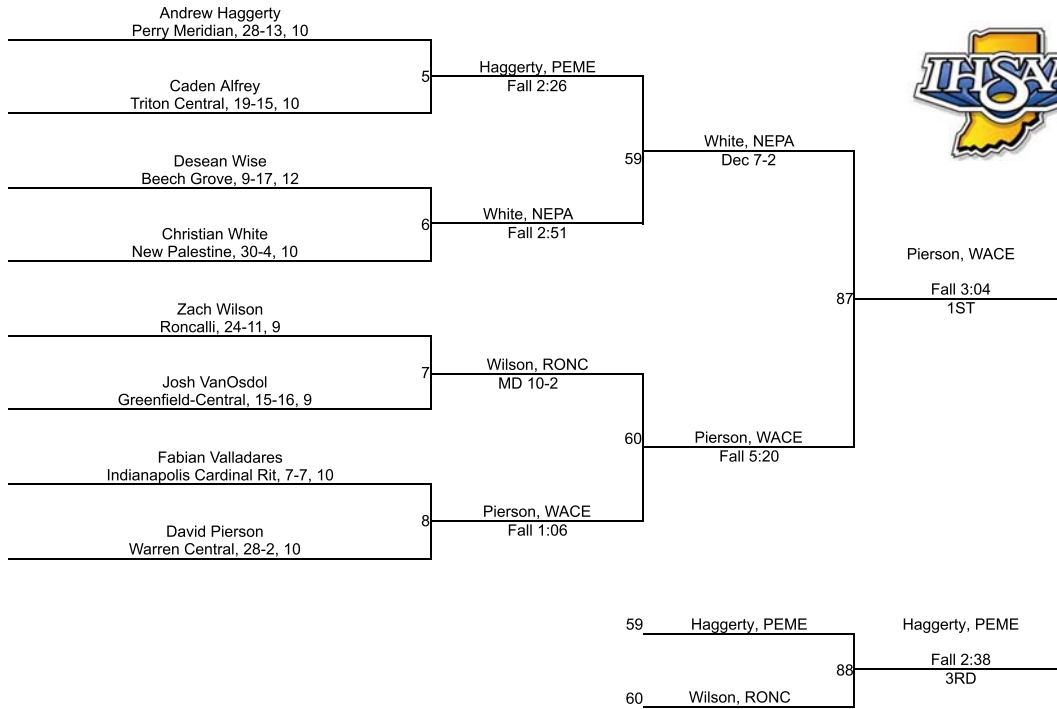

Team Scores

Printed on 02/02/2019 05:33 p.m.

Team Scores		
1	Warren Central	214.0
2	Perry Meridian	164.0
3	Roncalli	145.0
4	Franklin Central	64.0
5	Indianapolis Scecina Memorial	51.0
6	Southport	37.5
7	Indianapolis Lutheran	36.0
8	New Palestine	29.0
9	Greenfield-Central	28.0
10	Eastern Hancock	13.0
11	Triton Central	11.0
12	Shelbyville	6.0
13	Beech Grove	0.0
13	Indianapolis Cardinal Ritter	0.0
13	Indianapolis Crispus Attucks	0.0
13	Indianapolis Emmerich Manual	0.0
13	Indianapolis George Washington Community	0.0
13	Providence Cristo Rey	0.0

IHSAA Regional @ Perry Meridian

106

IHSAA Regional @ Perry Meridian

113

IHSAA Regional @ Perry Meridian

120

IHSAA Regional @ Perry Meridian

126