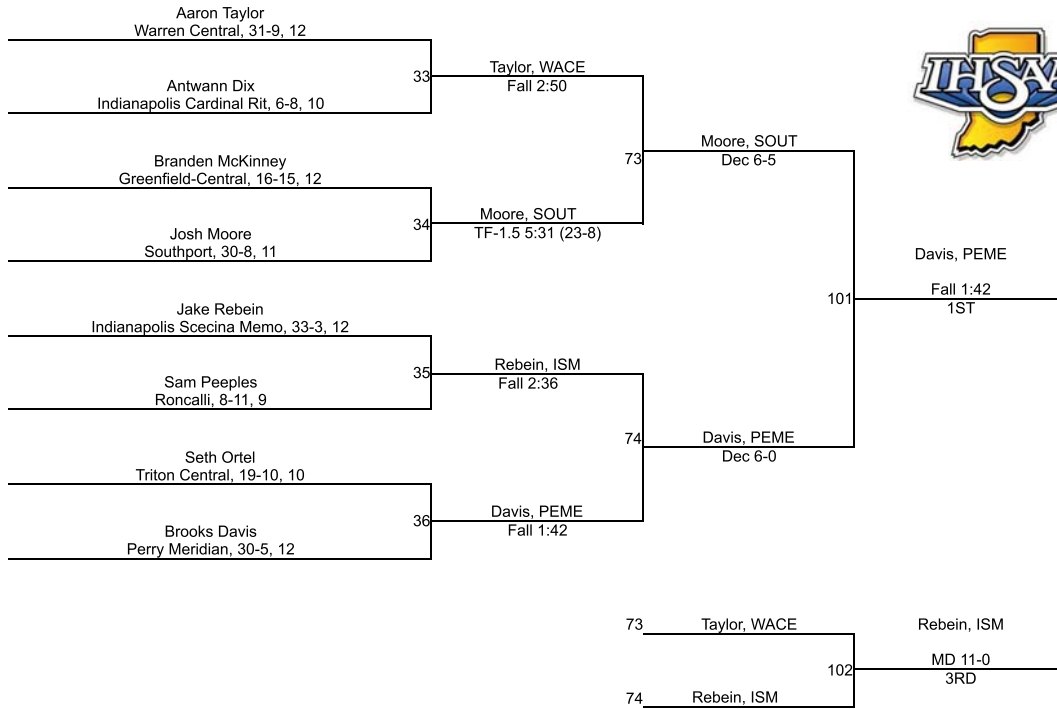

IHSAA Regional @ Perry Meridian

160