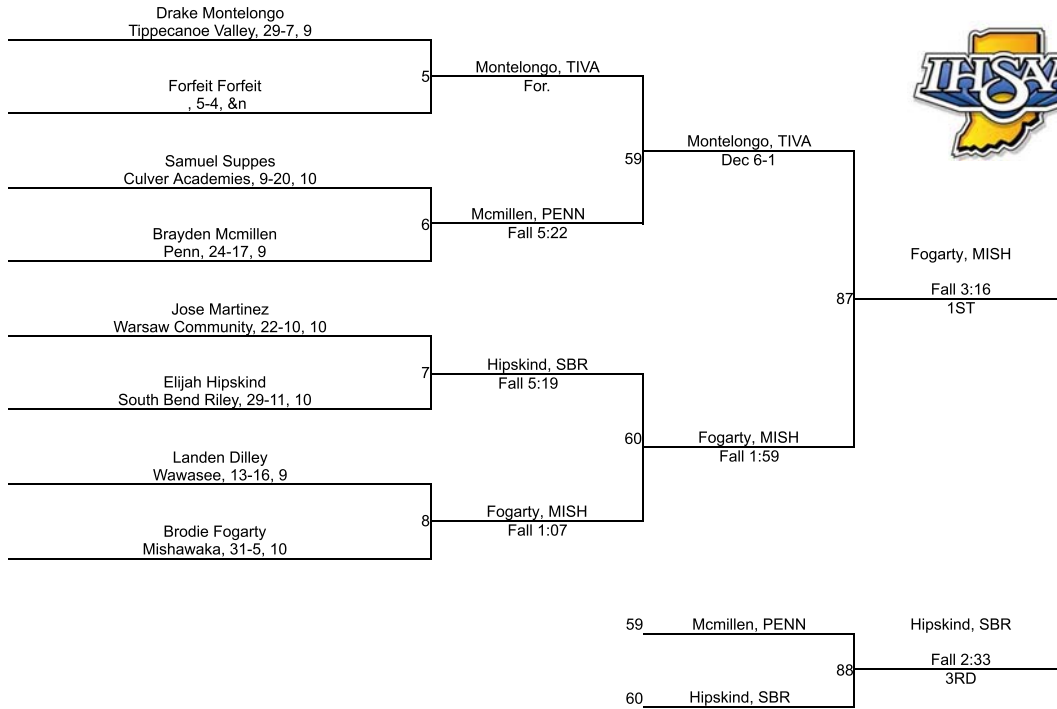

IHSAA Regional @ Penn

113