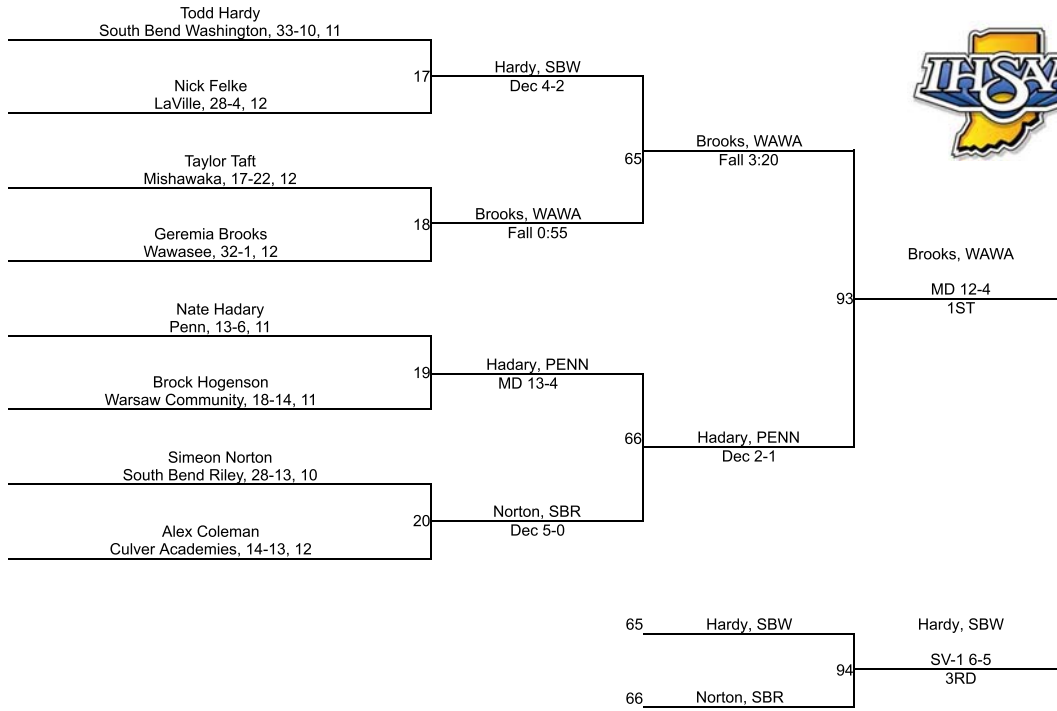

IHSAA Regional @ Penn

132