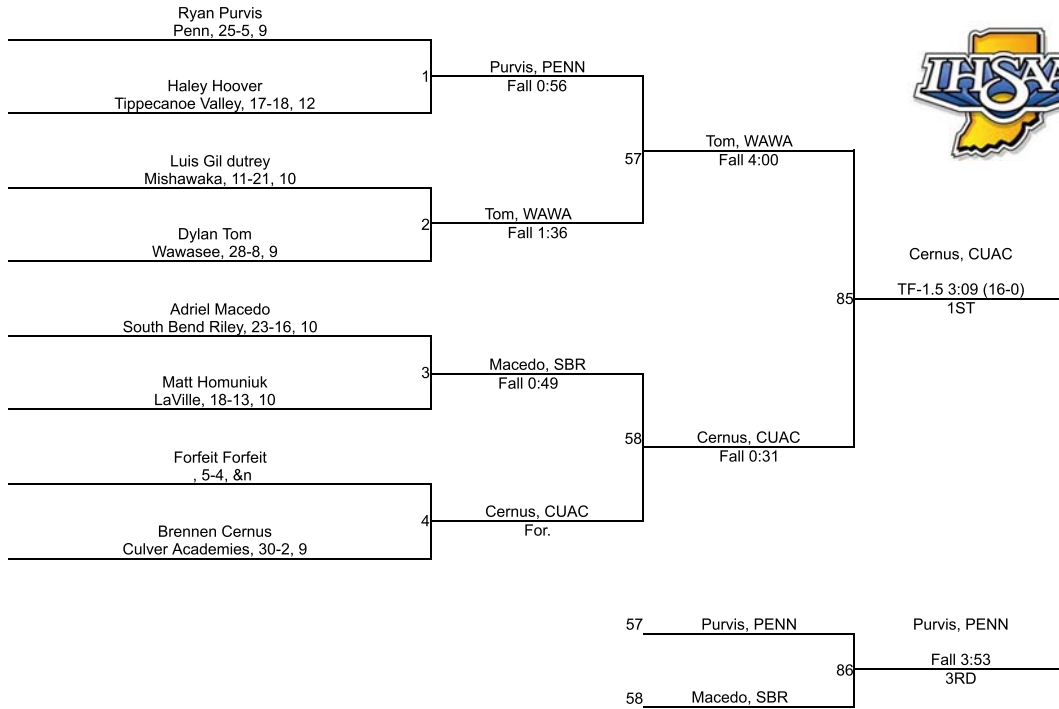

Team Scores

Printed on 02/02/2019 05:16 p.m.

Team Scores		
1	Penn	157.0
2	Wawasee	137.5
3	Mishawaka	135.0
4	Culver Academies	123.5
5	South Bend Riley	71.0
6	Warsaw Community	42.0
7	Plymouth	34.0
8	South Bend Adams	32.0
9	LaVille	22.0
10	Triton	20.0
11	Tippecanoe Valley	16.0
12	South Bend Washington	9.0
13	South Bend Saint Joseph	8.0
14	Bremen	0.0
14	Culver Community	0.0
14	South Bend Clay	0.0

IHSAA Regional @ Penn

106