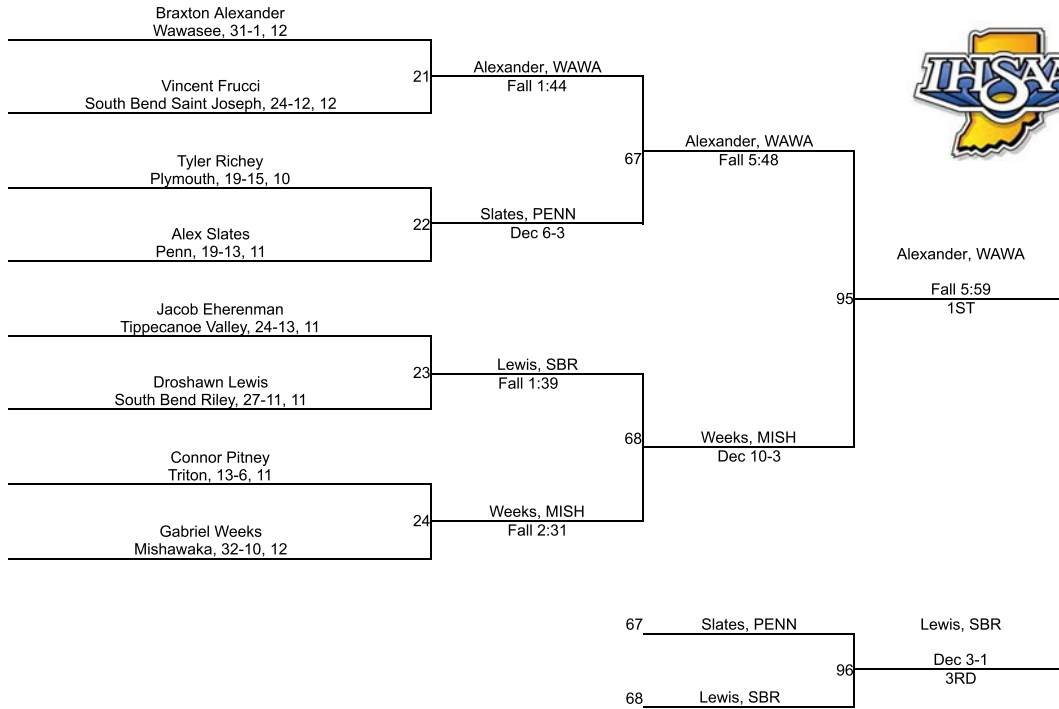

IHSAA Regional @ Penn

138