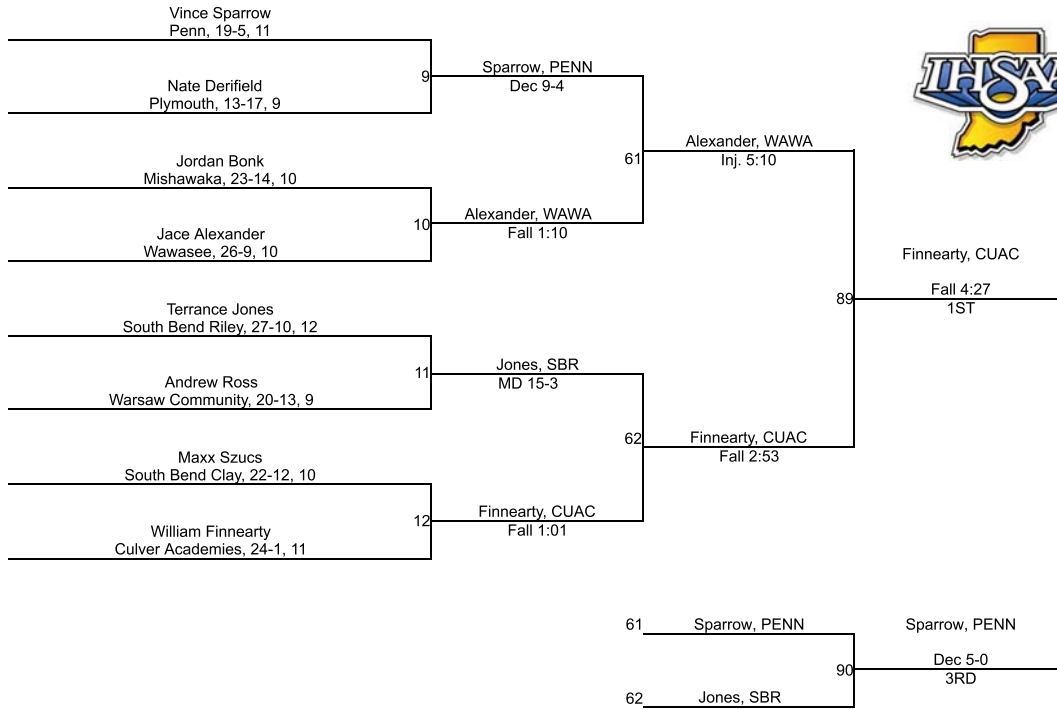

Team Scores

Printed on 02/02/2019 05:16 p.m.

Team Scores		
1	Penn	157.0
2	Wawasee	137.5
3	Mishawaka	135.0
4	Culver Academies	123.5
5	South Bend Riley	71.0
6	Warsaw Community	42.0
7	Plymouth	34.0
8	South Bend Adams	32.0
9	LaVille	22.0
10	Triton	20.0
11	Tippecanoe Valley	16.0
12	South Bend Washington	9.0
13	South Bend Saint Joseph	8.0
14	Bremen	0.0
14	Culver Community	0.0
14	South Bend Clay	0.0

IHSAA Regional @ Penn

106

IHSAA Regional @ Penn

113

IHSAA Regional @ Penn

120

IHSAA Regional @ Penn

126