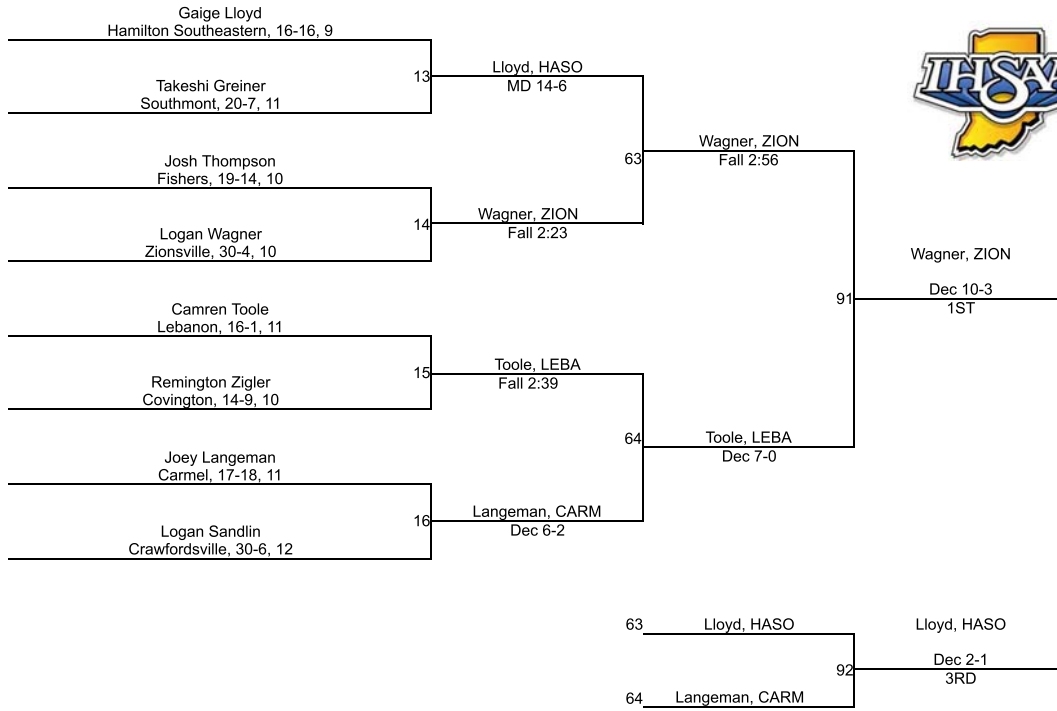

IHSAA Regional @ North Montgomery

126