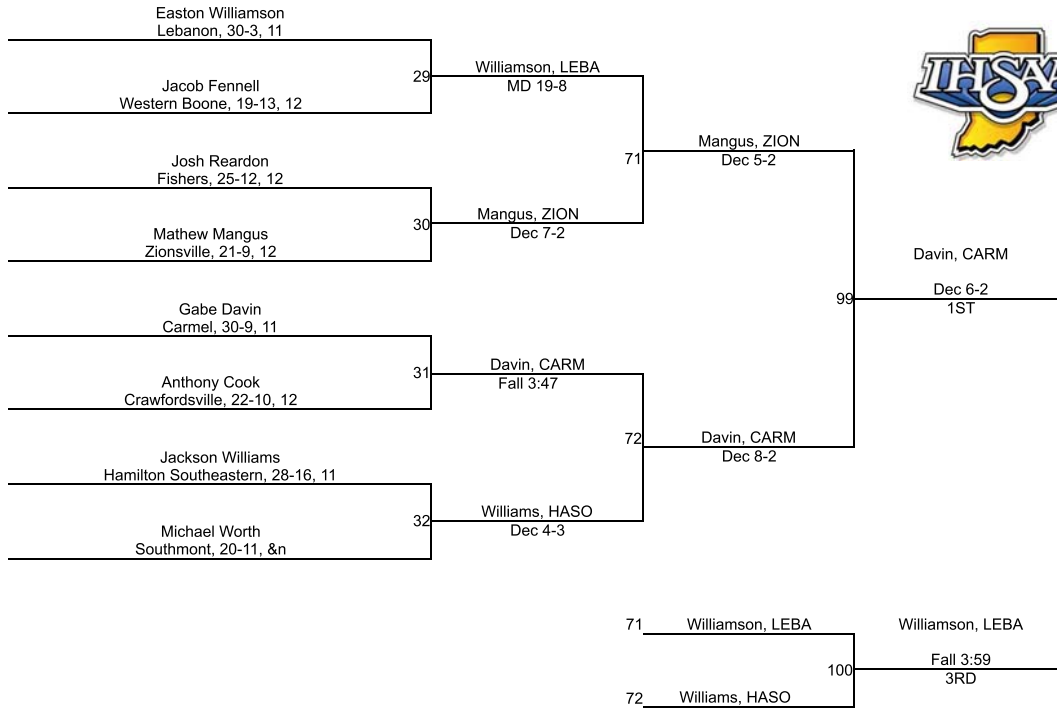

IHSAA Regional @ North Montgomery

152