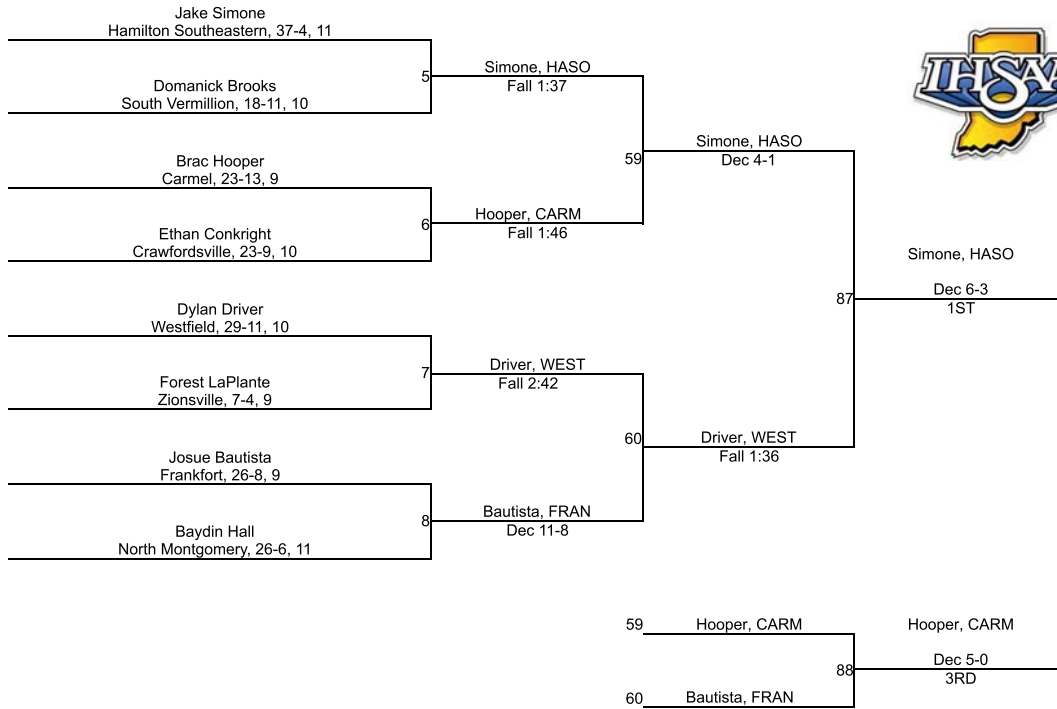

IHSAA Regional @ North Montgomery

113