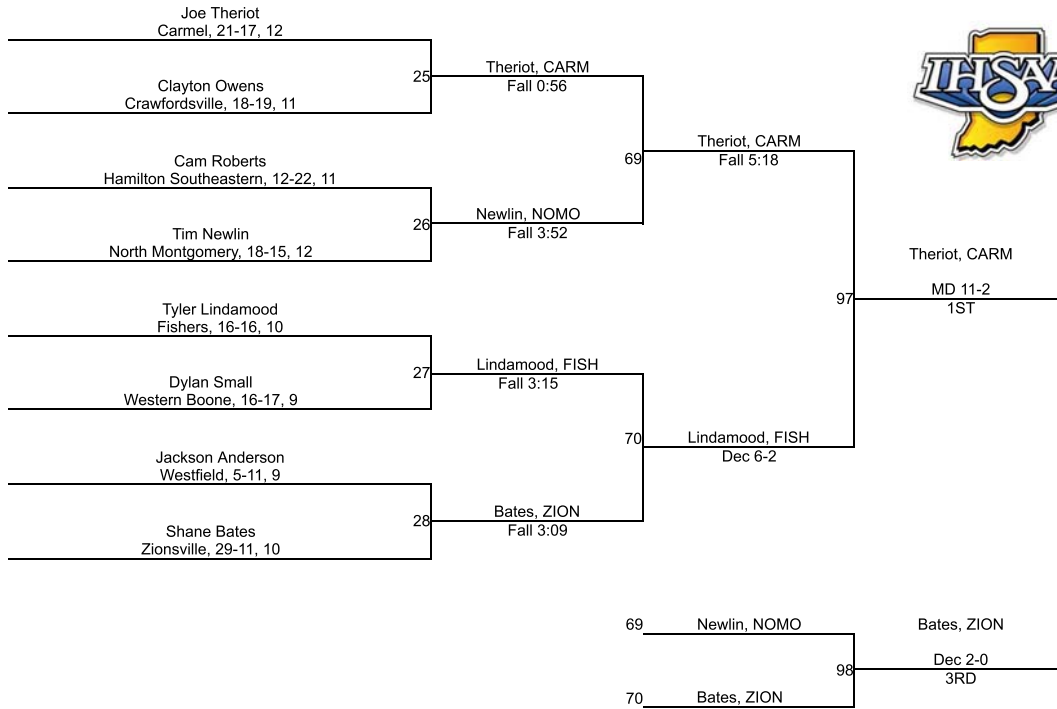

IHSAA Regional @ North Montgomery

145