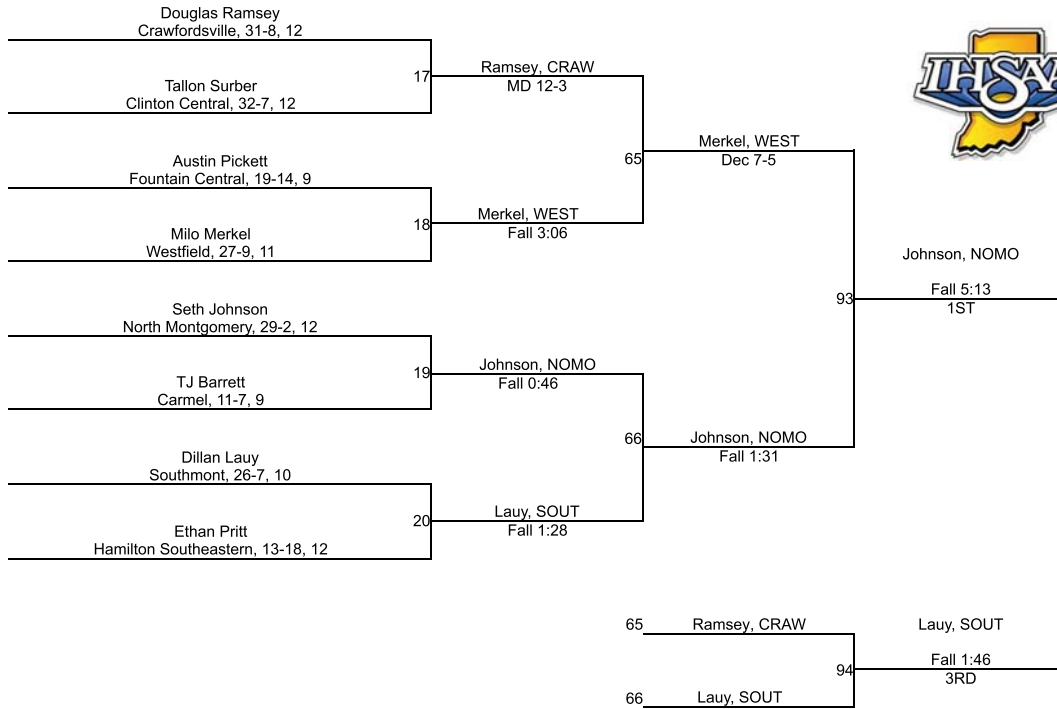

IHSAA Regional @ North Montgomery

132