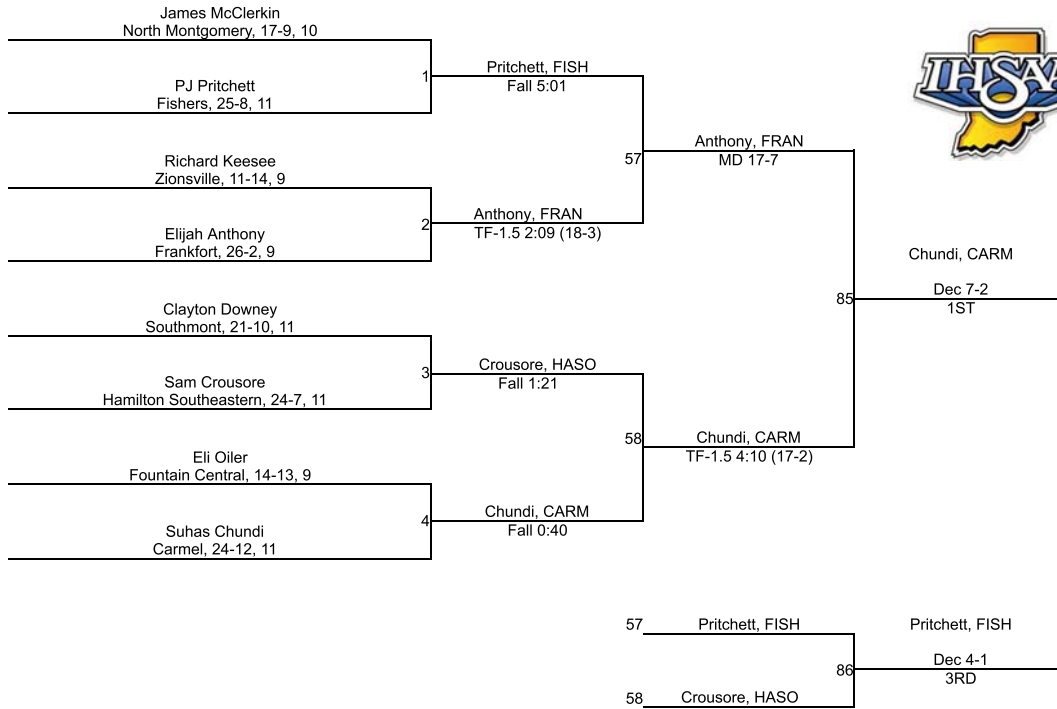

Team Scores

Printed on 02/02/2019 05:31 p.m.

Team Scores		
1	Carmel	208.5
2	North Montgomery	106.0
3	Hamilton Southeastern	104.5
4	Westfield	95.0
5	Zionsville	61.0
6	Fishers	51.0
7	Lebanon	36.0
8	Frankfort	33.5
9	Southmont	32.0
10	Clinton Central	22.0
11	South Vermillion	18.0
12	Clinton Prairie	8.0
13	Crawfordsville	7.0
13	North Vermillion	7.0
15	Covington	0.0
15	Fountain Central	0.0
15	Sheridan	0.0
15	Western Boone	0.0

IHSAA Regional @ North Montgomery

106