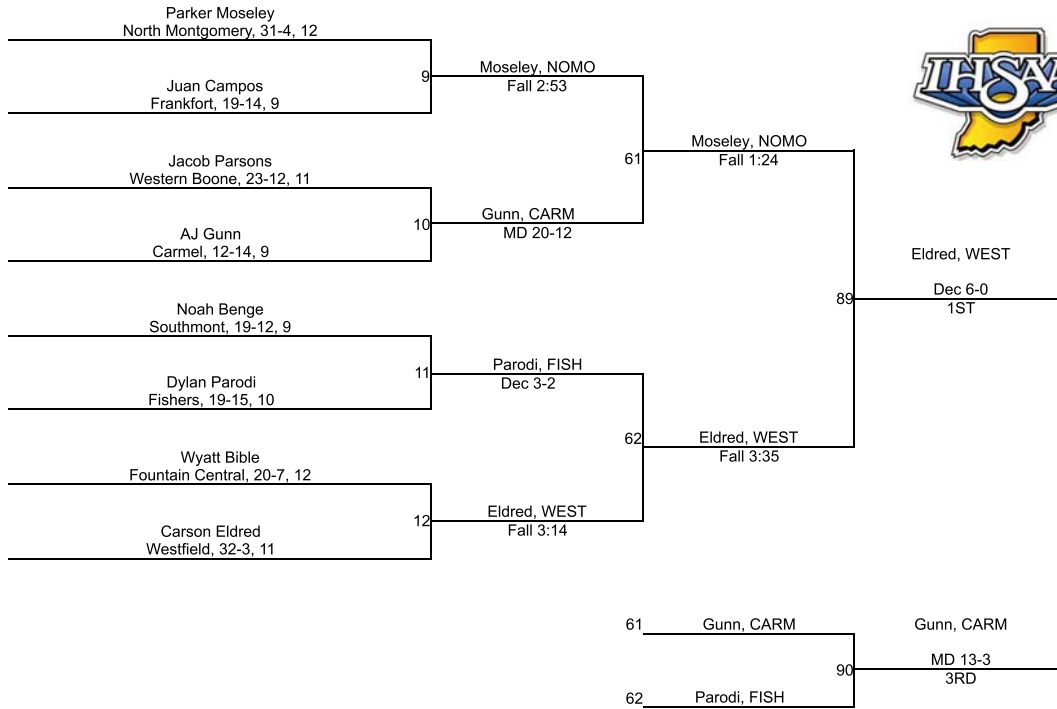

IHSAA Regional @ North Montgomery

120