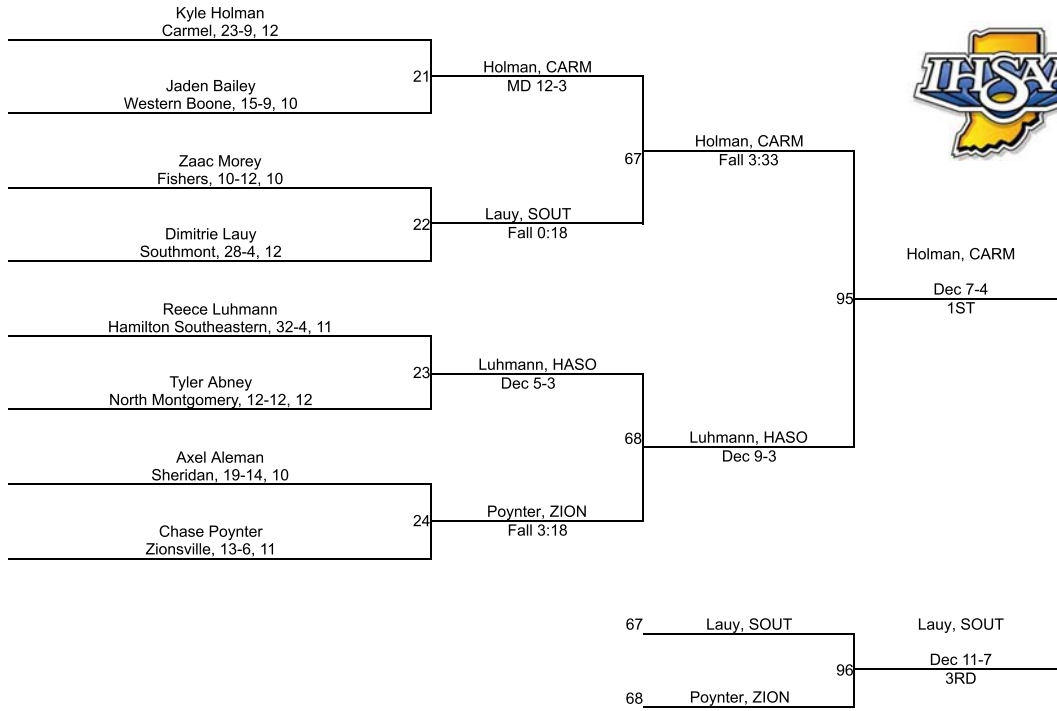

IHSAA Regional @ North Montgomery

138