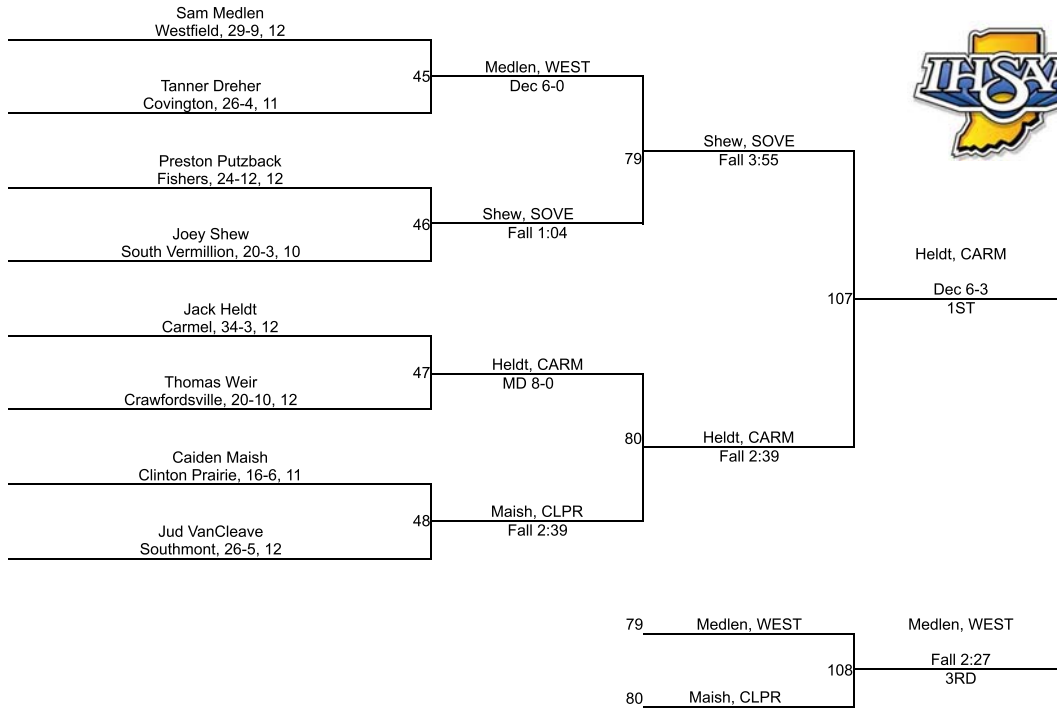

IHSAA Regional @ North Montgomery

195