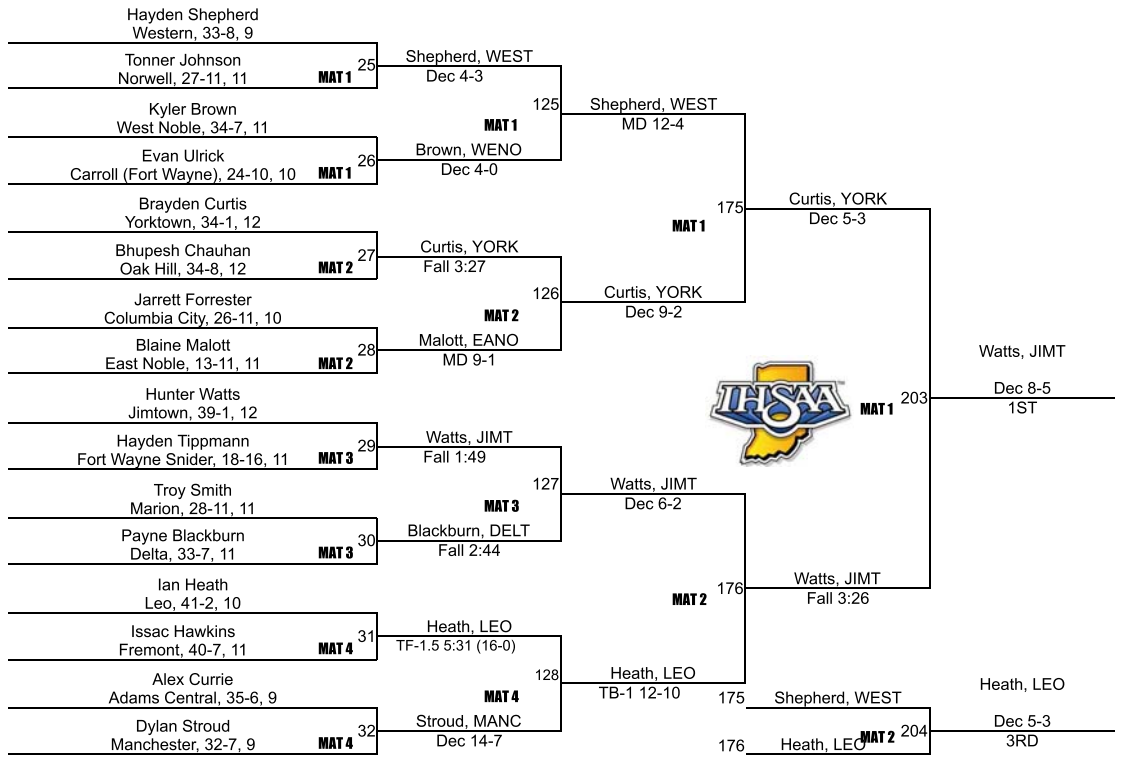

IHSAA Semi-State @ New Haven

126