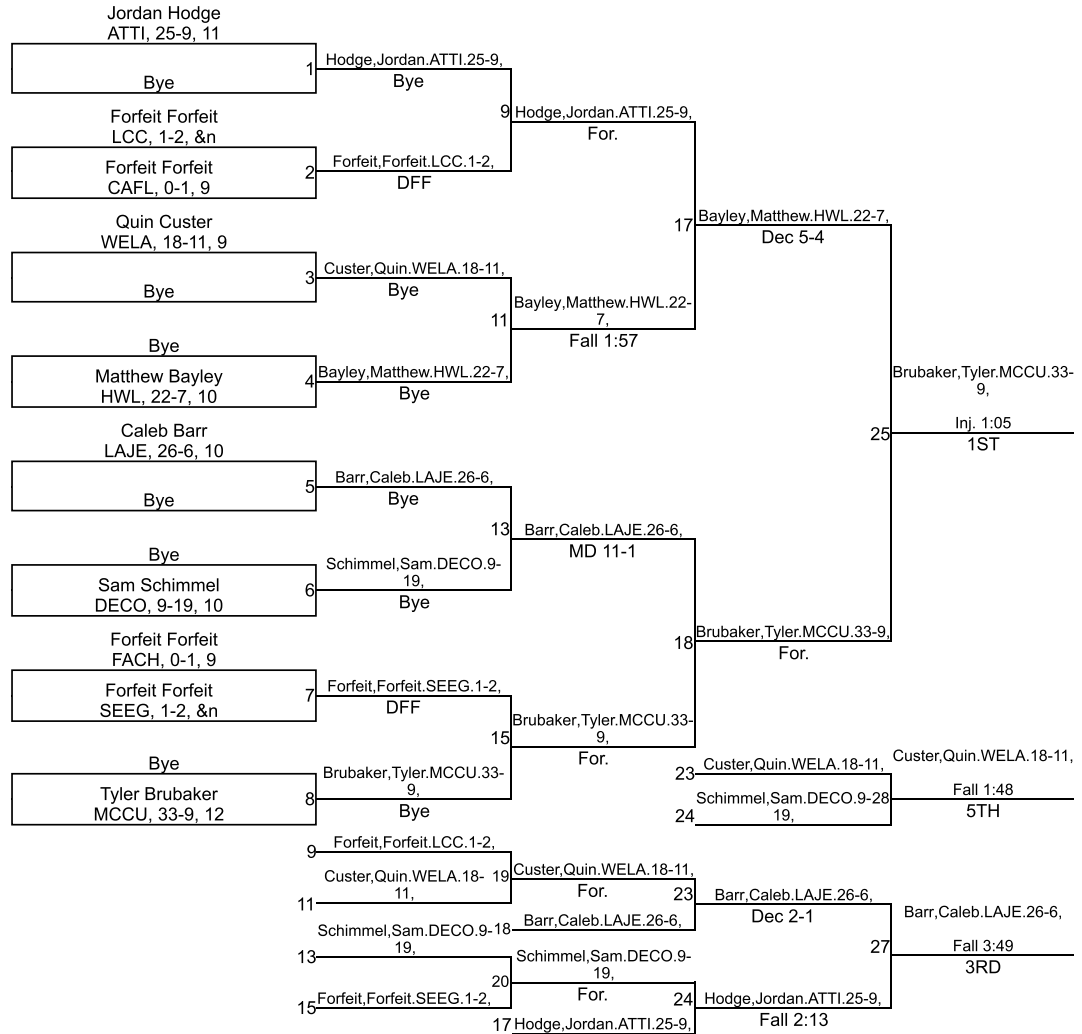

# IHSAA Sectional @ Lafayette Jefferson

106

# IHSAA Sectional @ Lafayette Jefferson

113

# IHSAA Sectional @ Lafayette Jefferson

120