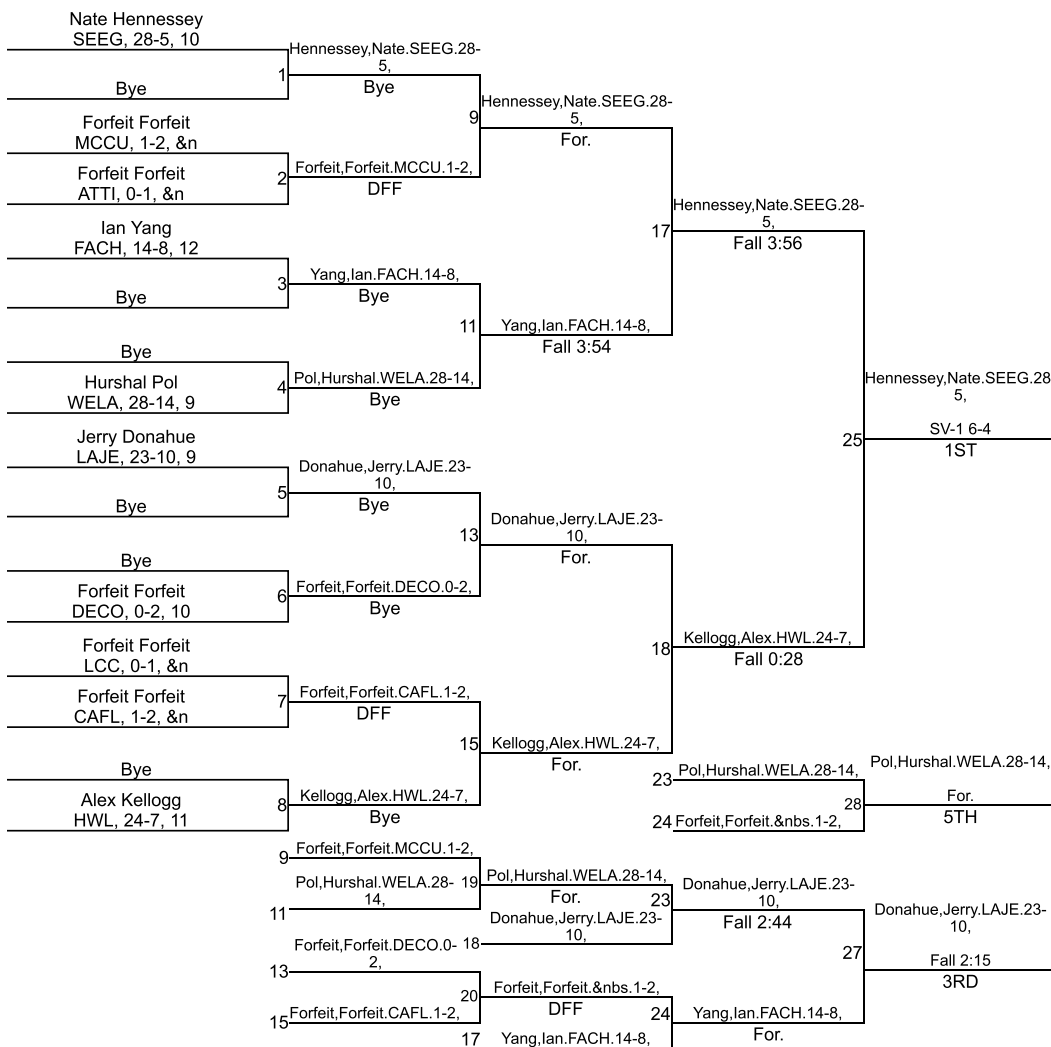

# IHSAA Sectional @ Lafayette Jefferson

106

# IHSAA Sectional @ Lafayette Jefferson

113