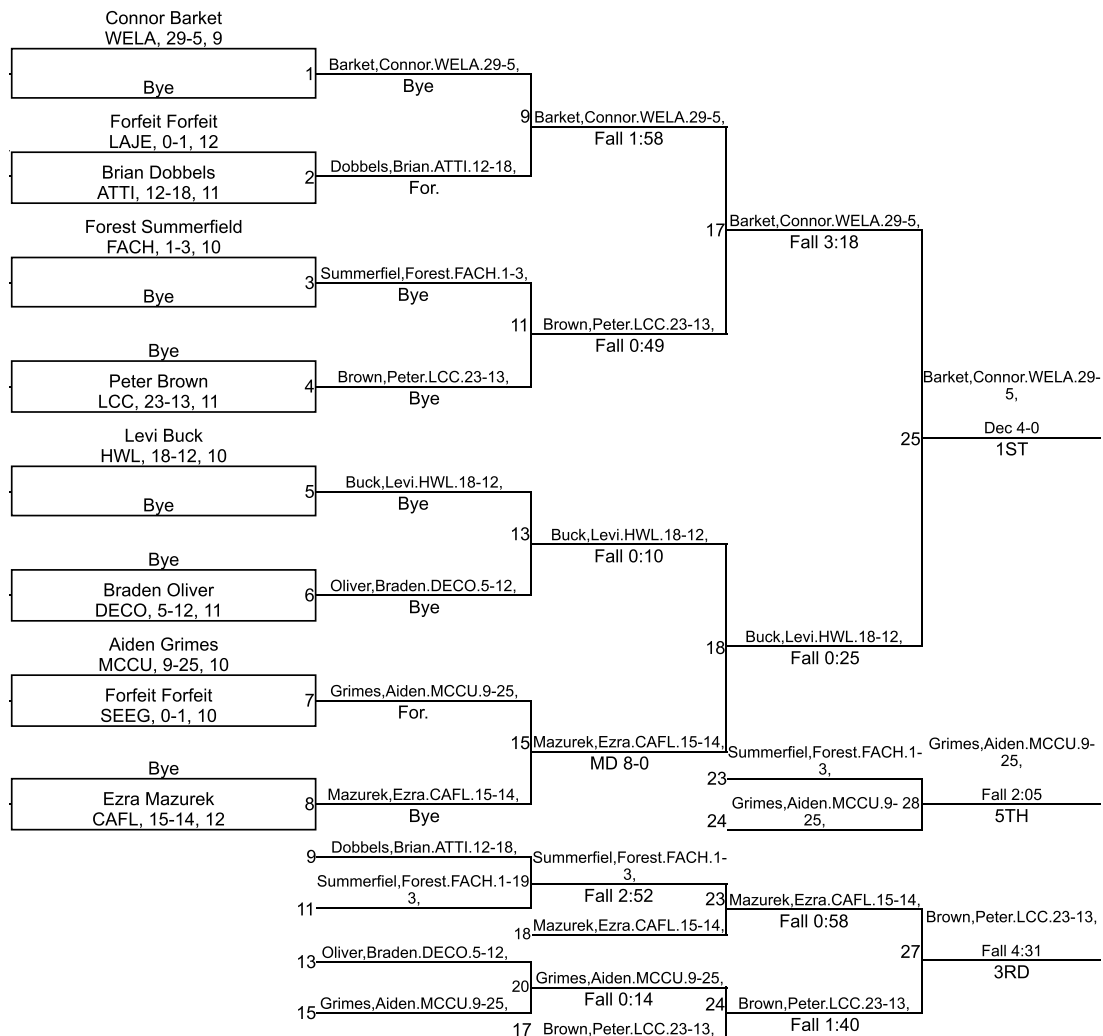

IHSAA Sectional @ Lafayette Jefferson

170