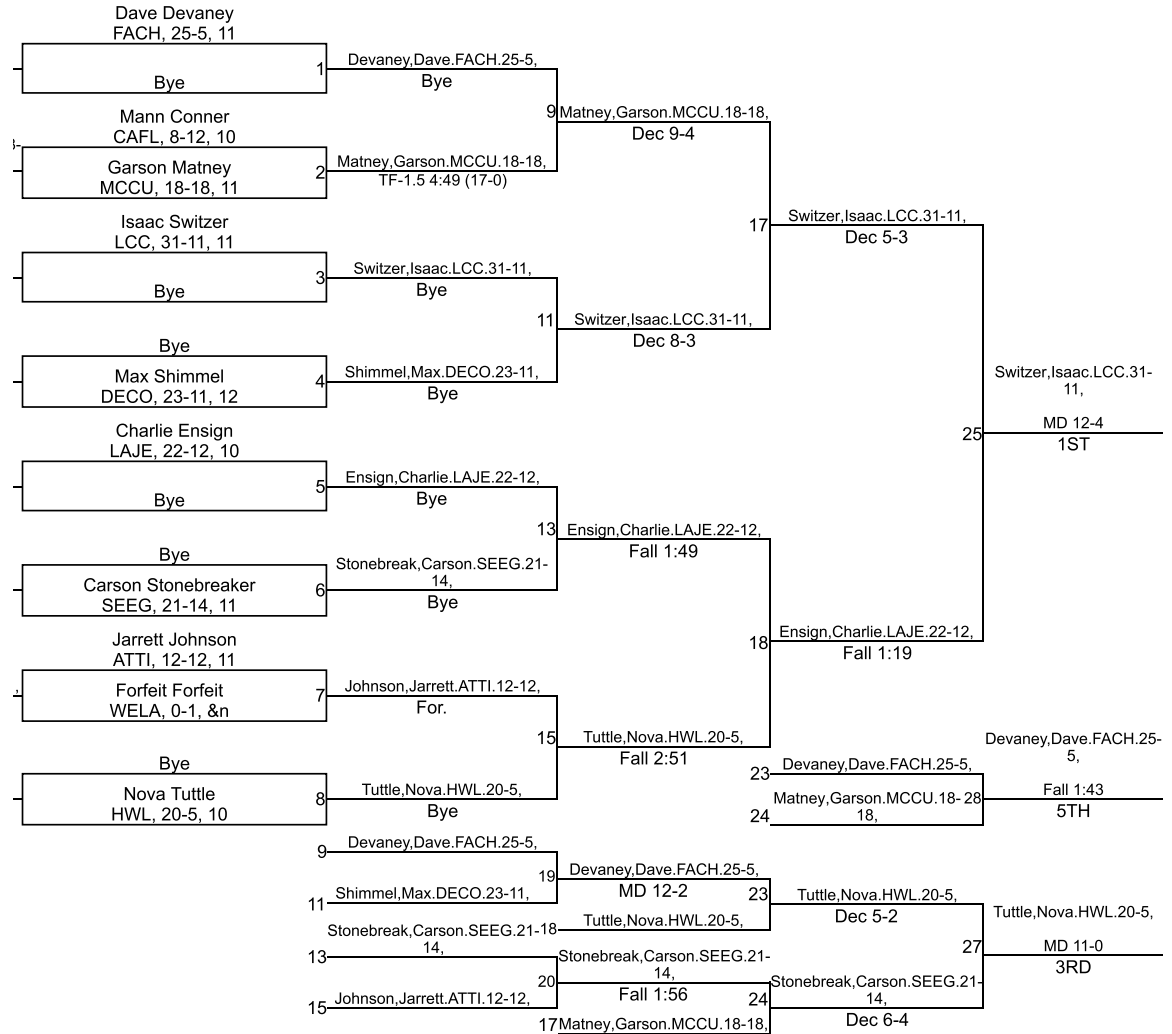

IHSAA Sectional @ Lafayette Jefferson

132