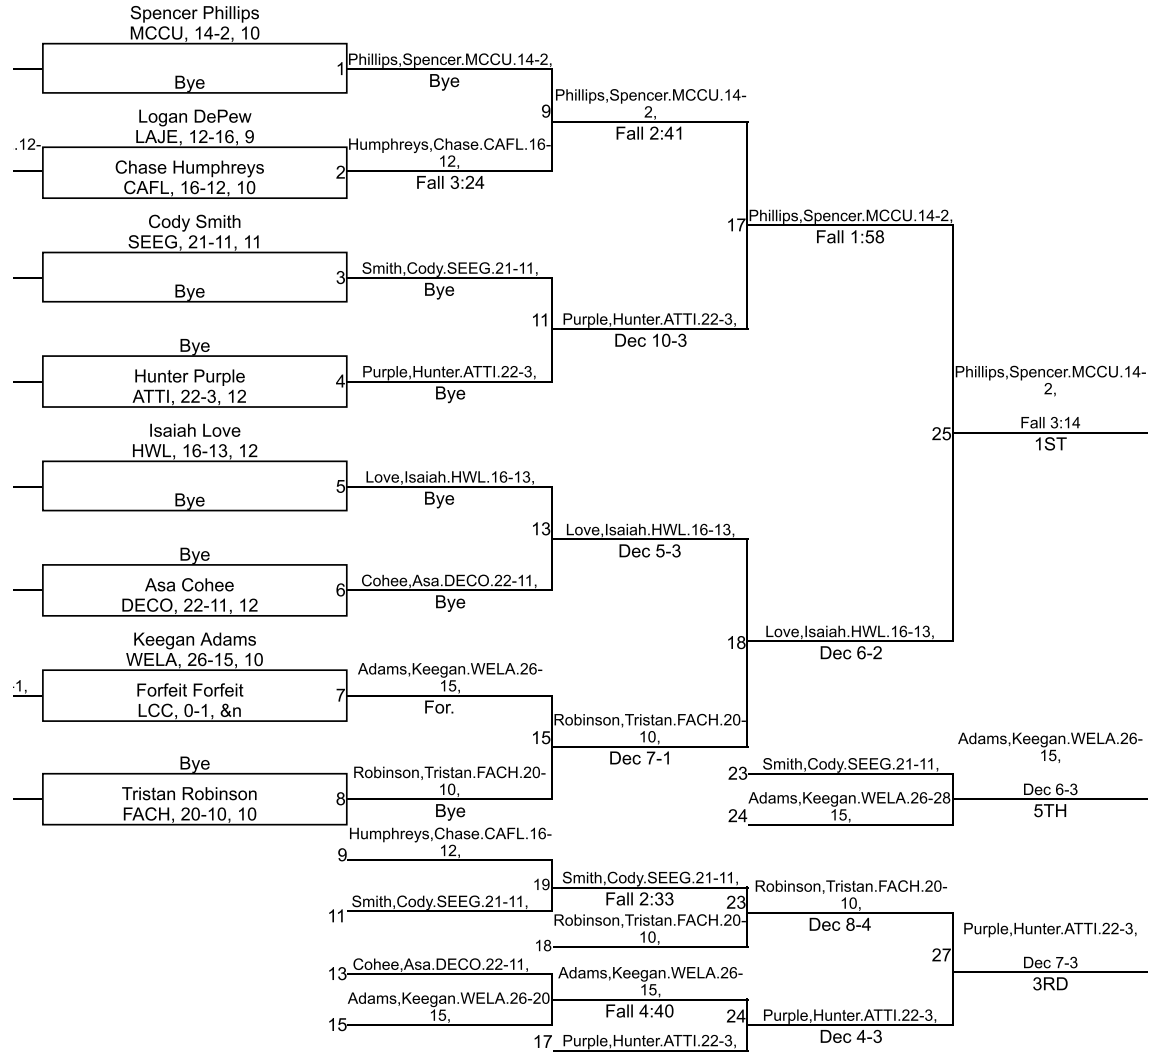

# IHSAA Sectional @ Lafayette Jefferson

138

# IHSAA Sectional @ Lafayette Jefferson

145

# IHSAA Sectional @ Lafayette Jefferson

152