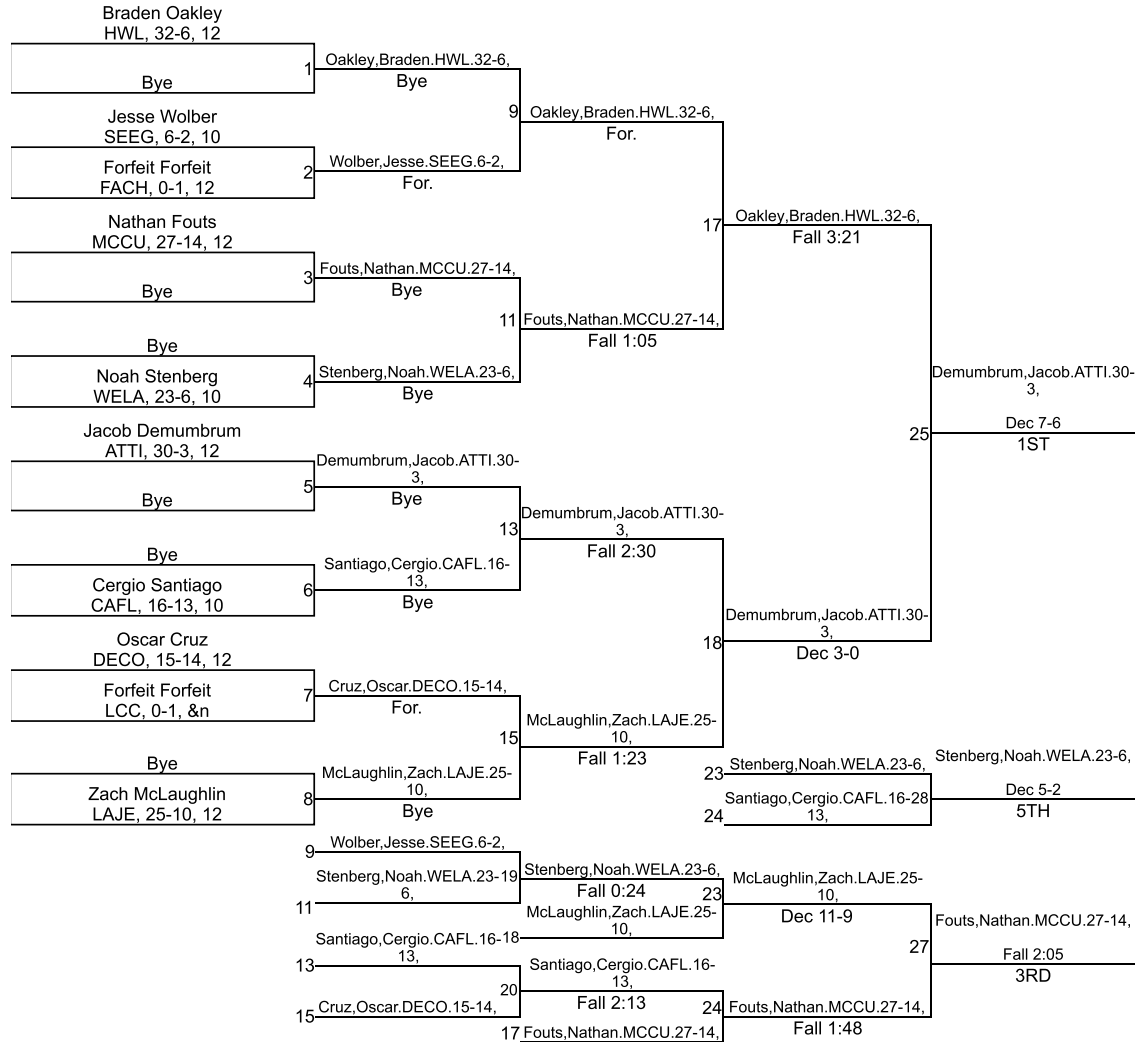

# IHSAA Sectional @ Lafayette Jefferson

160

# IHSAA Sectional @ Lafayette Jefferson

170

# IHSAA Sectional @ Lafayette Jefferson

195