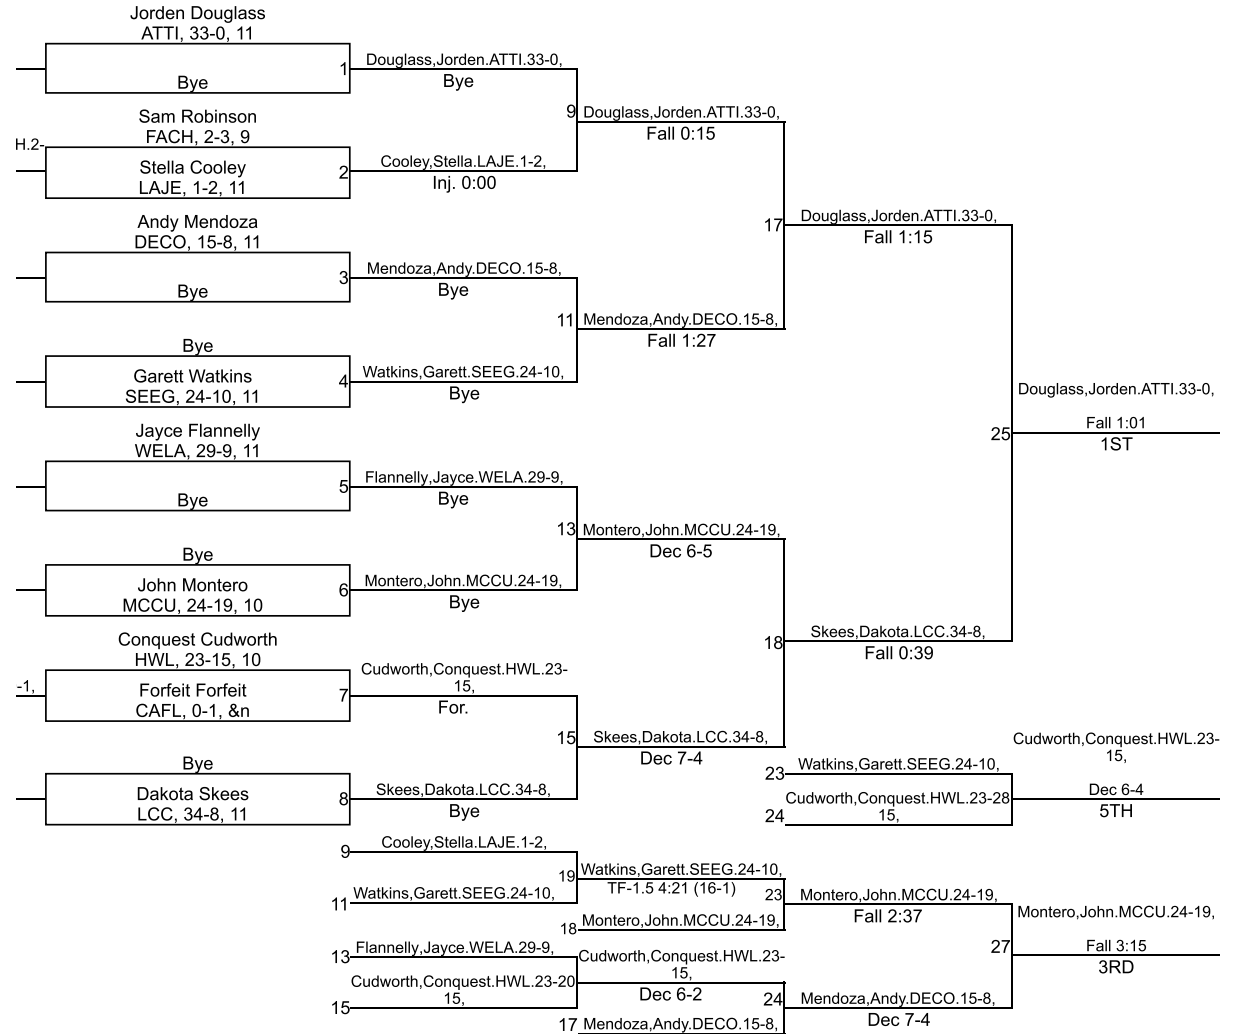

IHSAA Sectional @ Lafayette Jefferson

145