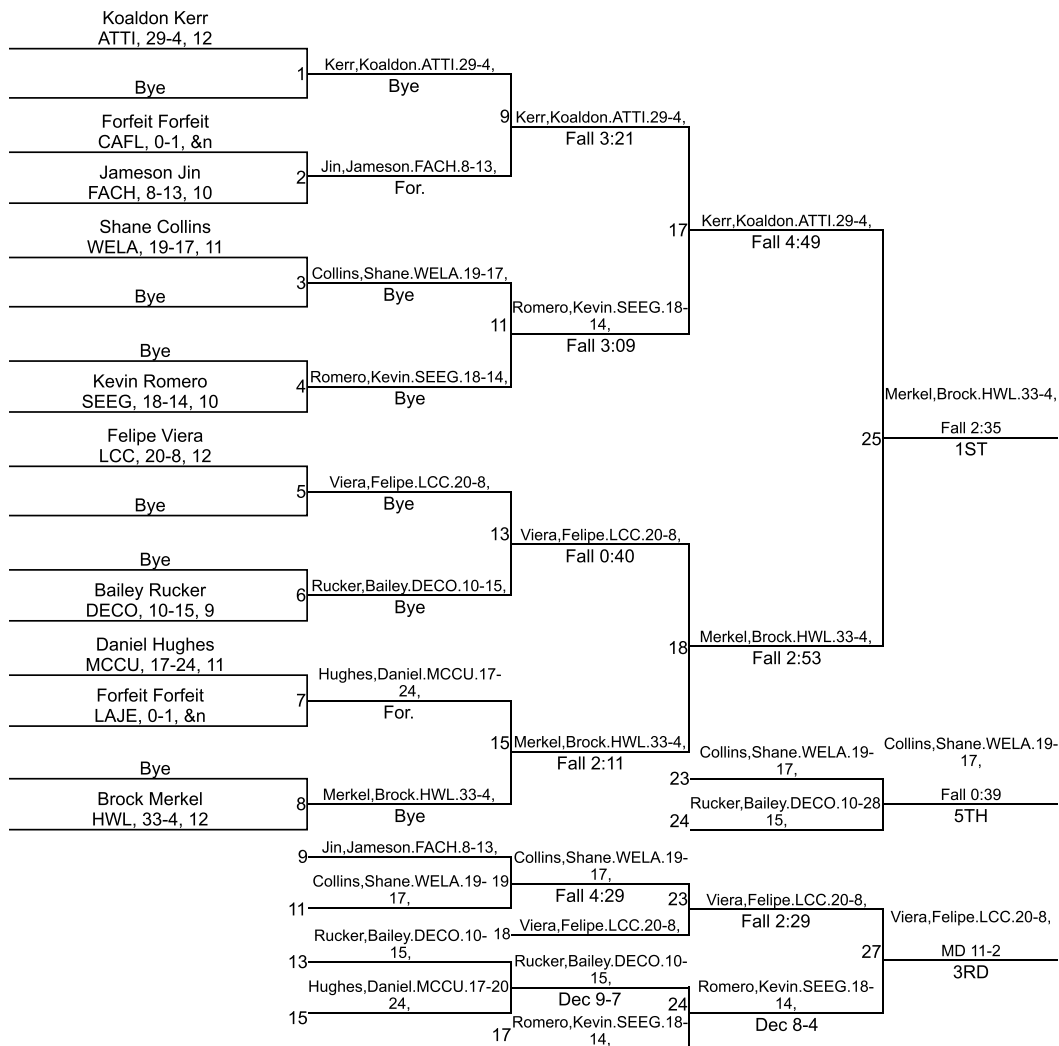

IHSAA Sectional @ Lafayette Jefferson

160