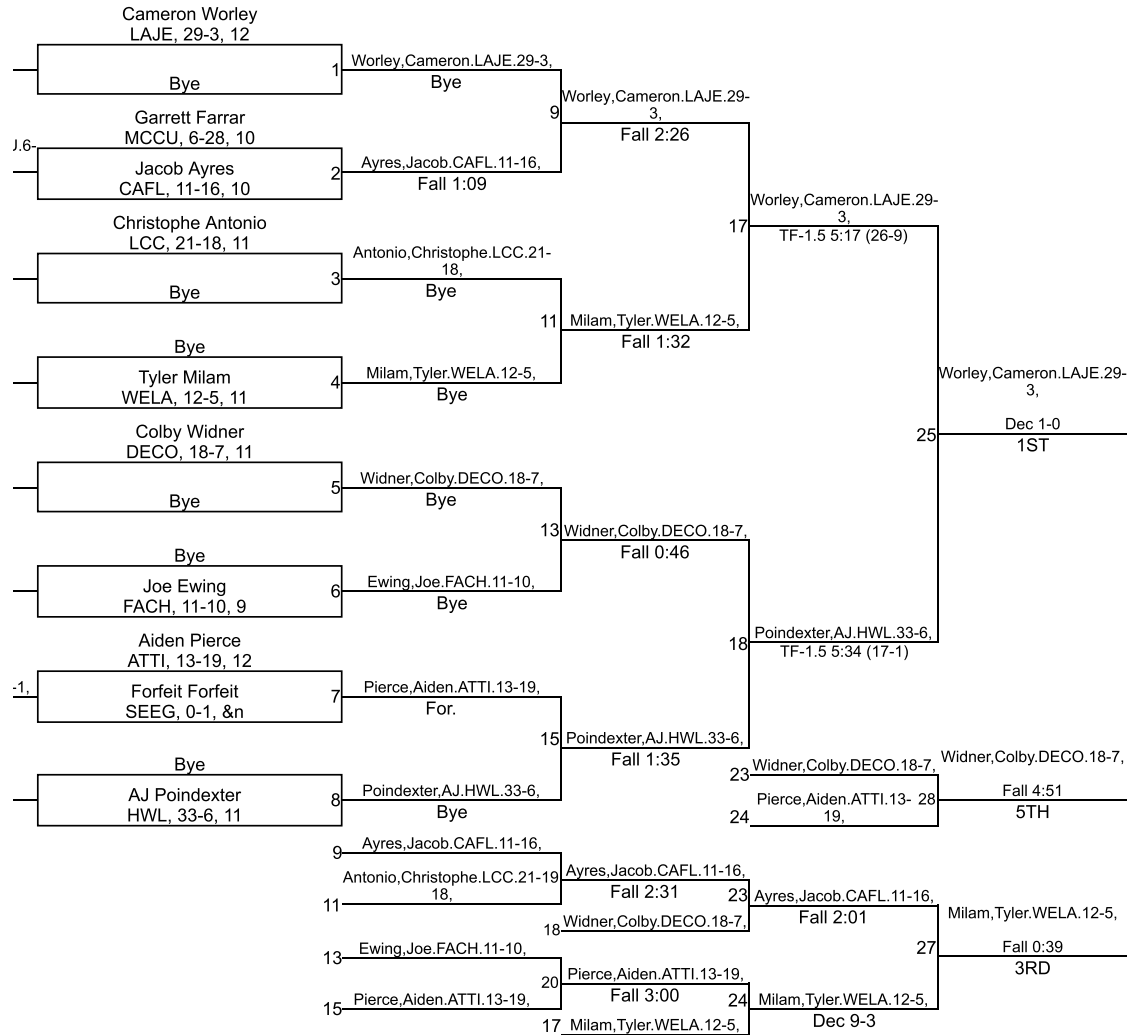

IHSAA Sectional @ Lafayette Jefferson

138