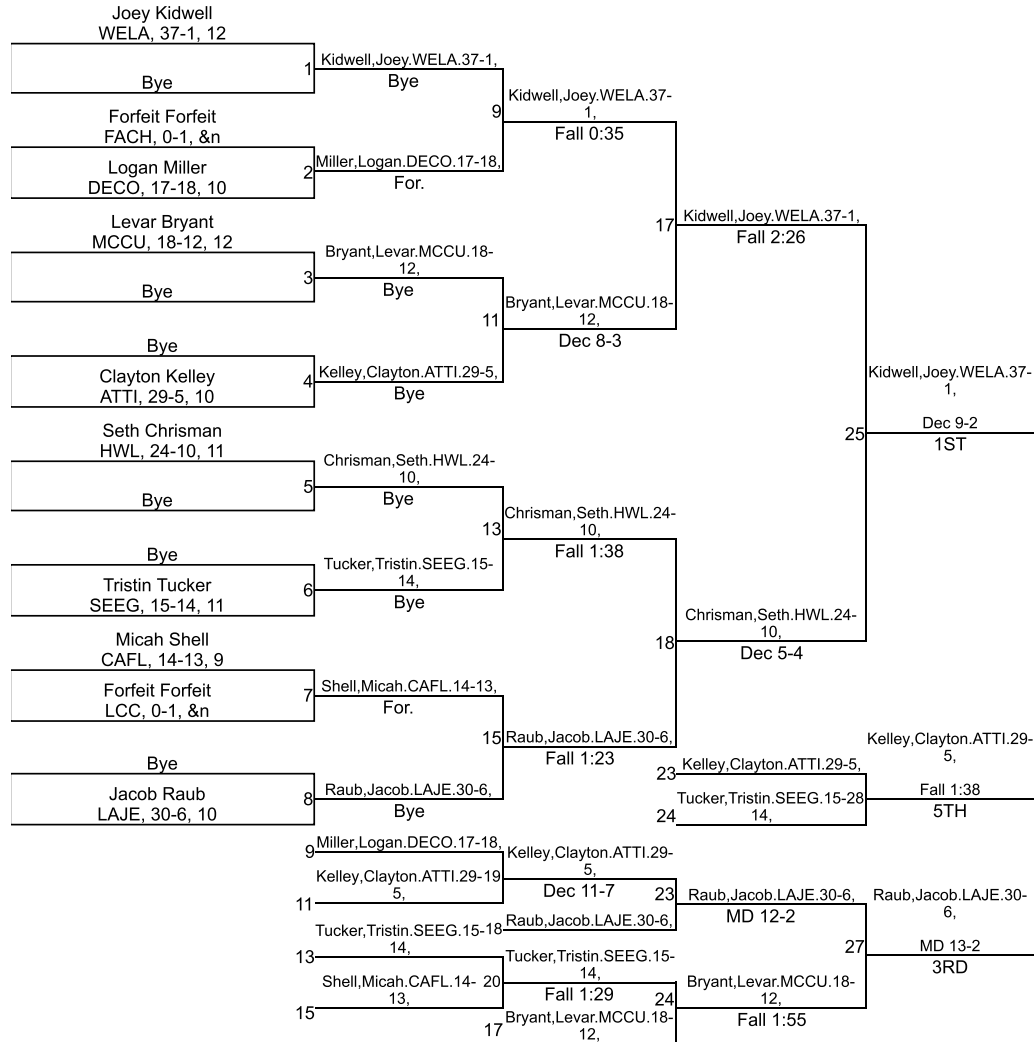

IHSAA Sectional @ Lafayette Jefferson

220