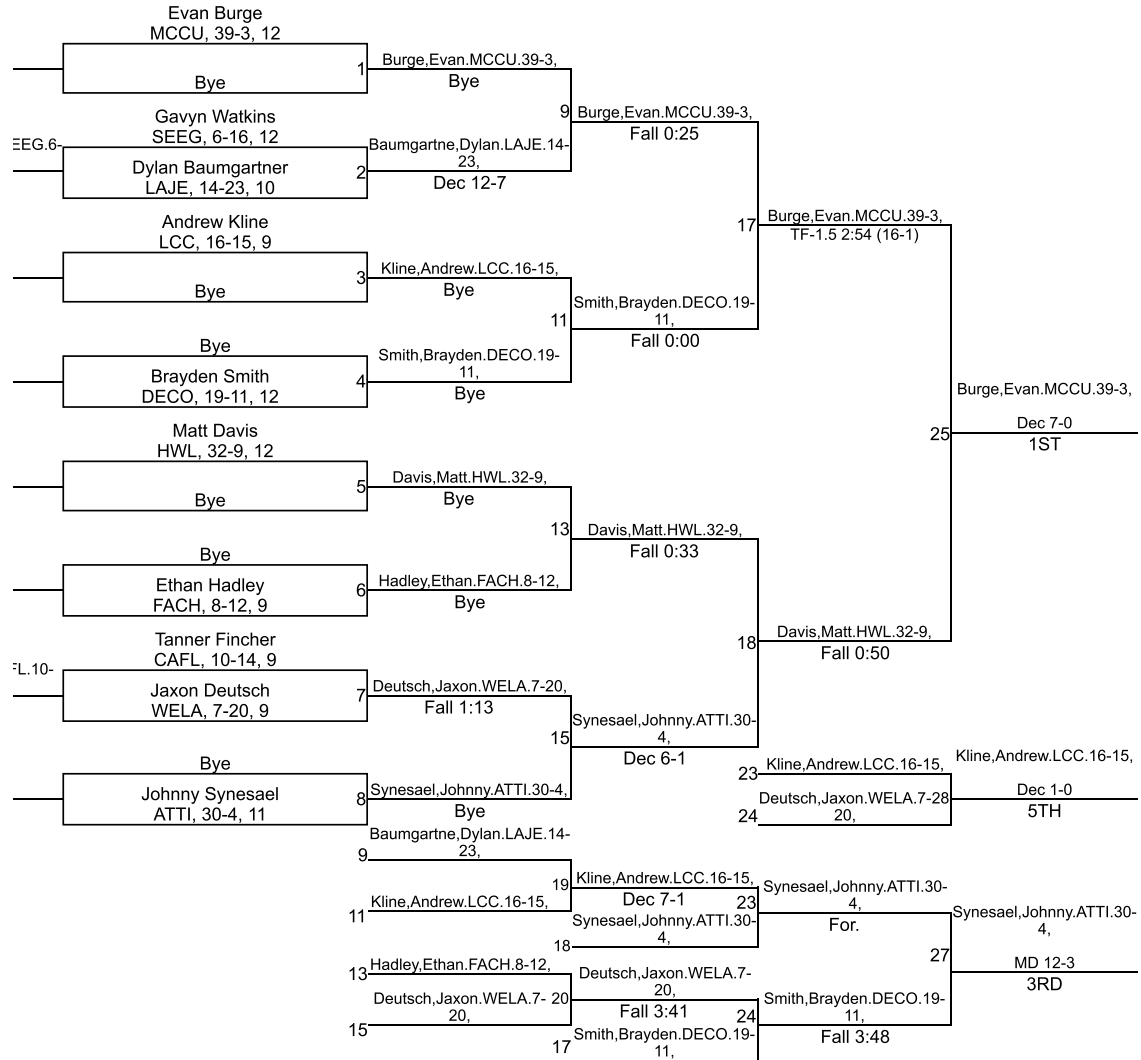

IHSAA Sectional @ Lafayette Jefferson

126