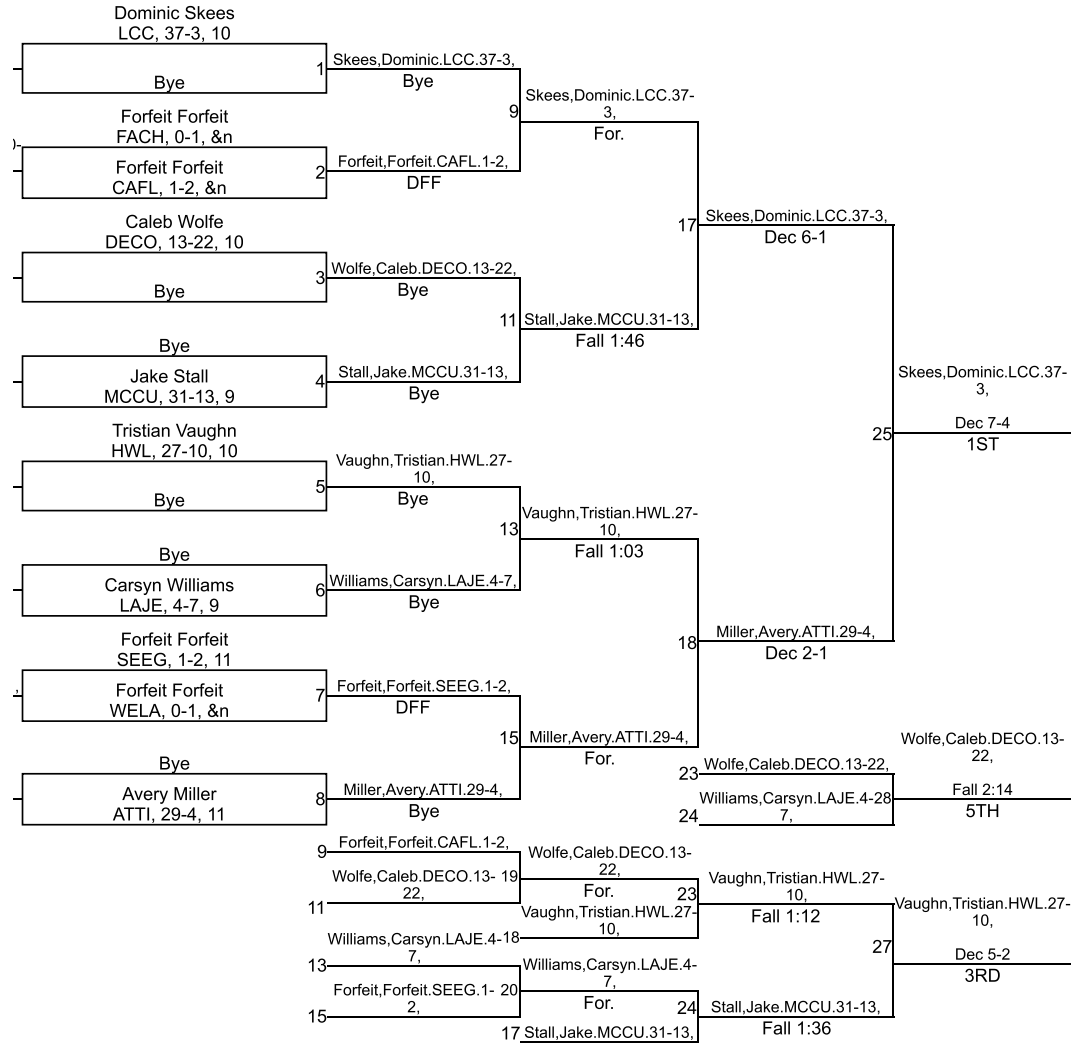

# IHSAA Sectional @ Lafayette Jefferson

106