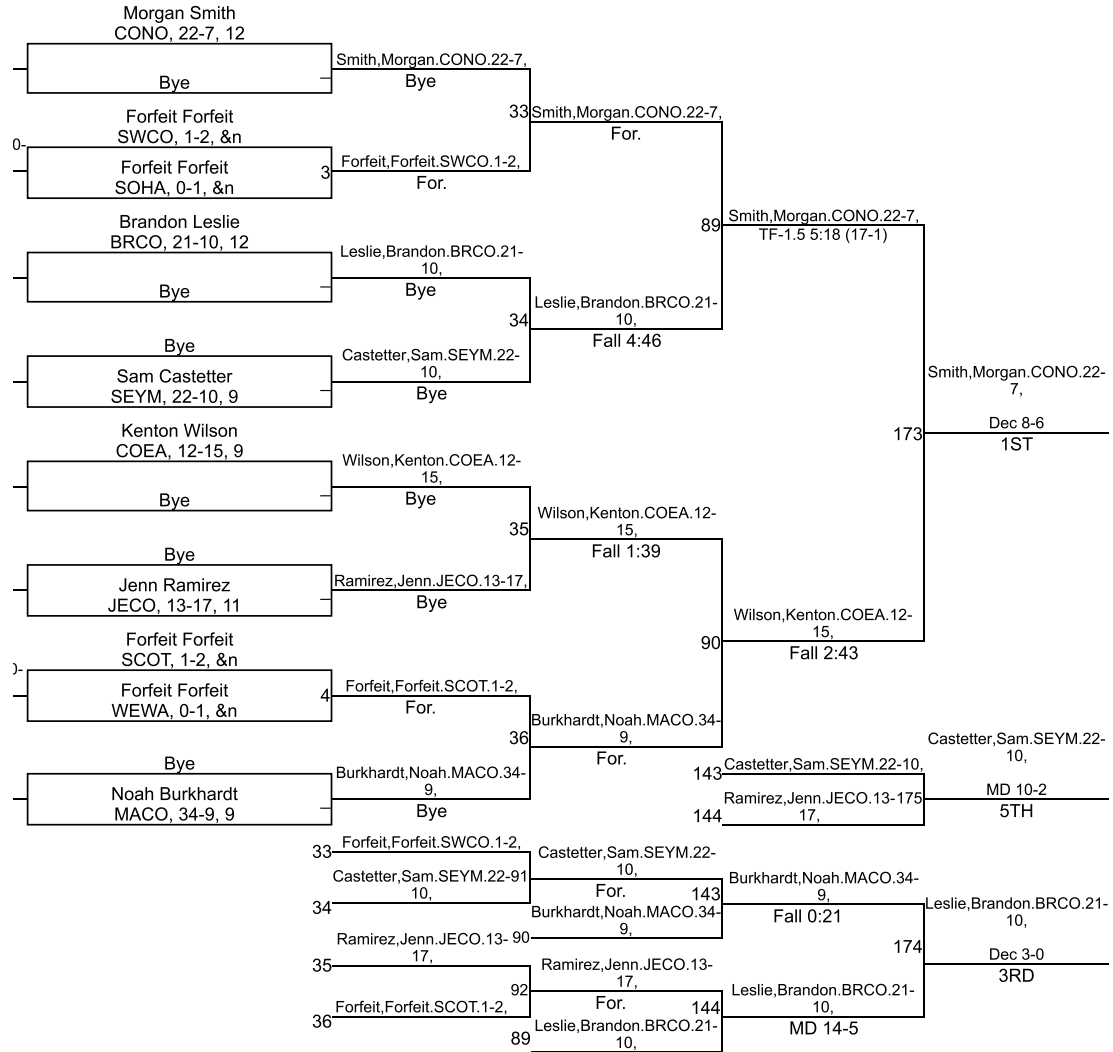

IHSAA Sectional @ Jennings County

113