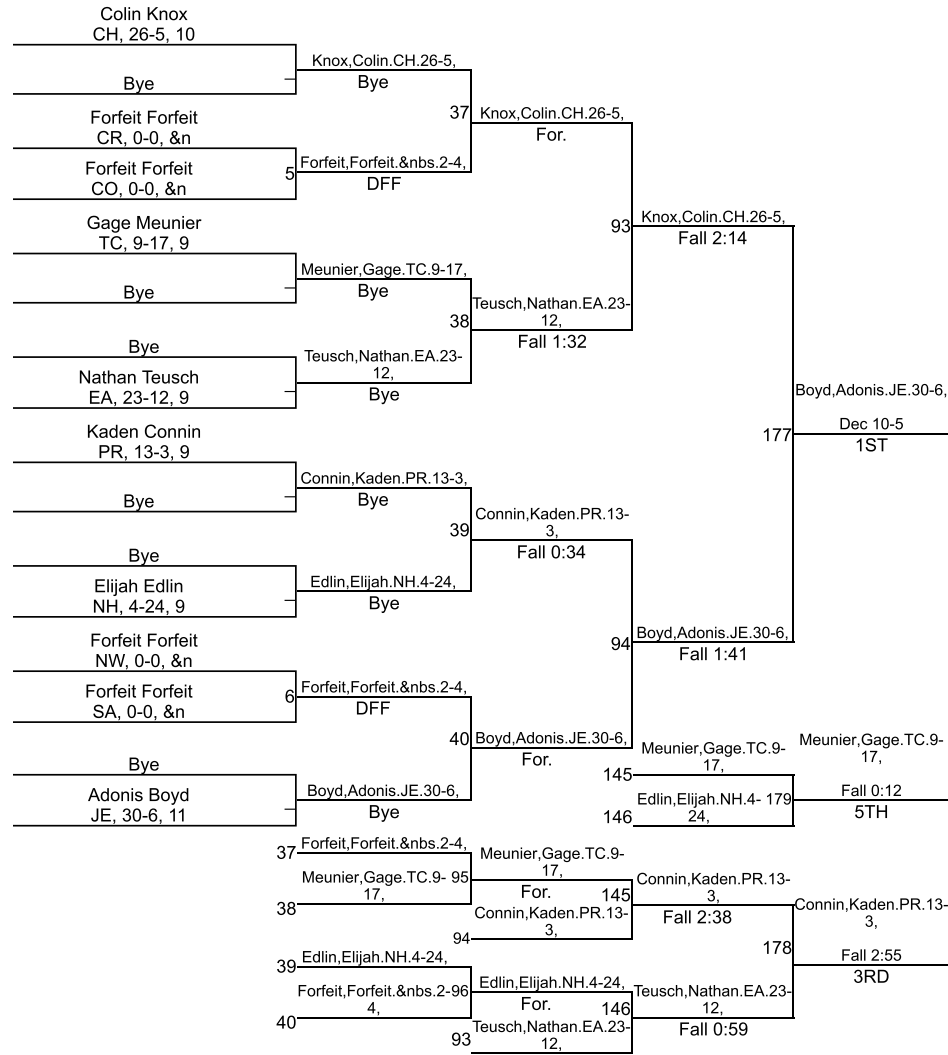

Team Scores

Printed on 01/26/2019 07:51 p.m.

Team Scores		
1	Jeffersonville	260.5
2	Tell City	232.0
3	Eastern (Pekin)	188.0
4	Charlestown	173.0
5	Crawford County	78.0
6	North Harrison	75.5
7	Providence	67.0
8	New Washington	65.5
9	Salem	61.0
10	Corydon Central	32.0

IHSAA Sectional @ Jeffersonville

106

IHSAA Sectional @ Jeffersonville

120

IHSAA Sectional @ Jeffersonville

138

IHSAA Sectional @ Jeffersonville

145