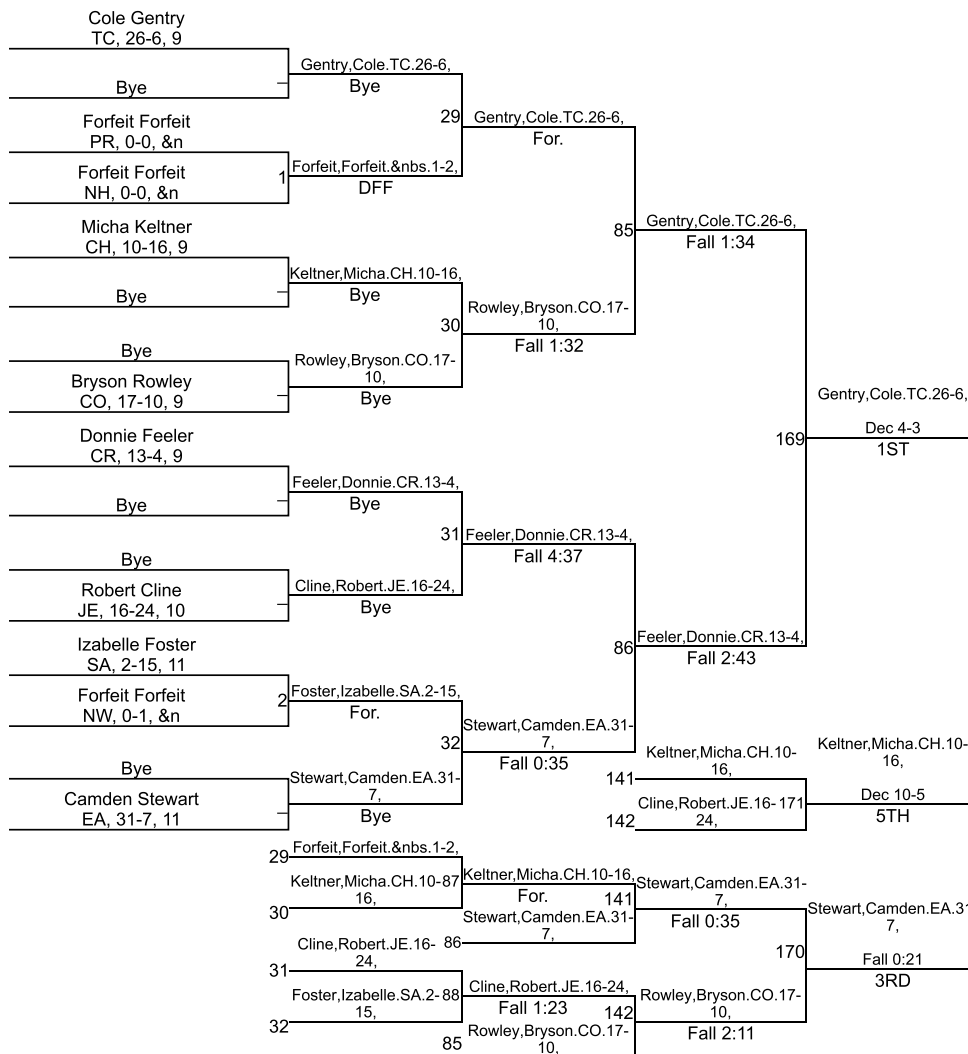

Team Scores

Printed on 01/26/2019 07:51 p.m.

Team Scores		
1	Jeffersonville	260.5
2	Tell City	232.0
3	Eastern (Pekin)	188.0
4	Charlestown	173.0
5	Crawford County	78.0
6	North Harrison	75.5
7	Providence	67.0
8	New Washington	65.5
9	Salem	61.0
10	Corydon Central	32.0

IHSAA Sectional @ Jeffersonville

106

IHSAA Sectional @ Jeffersonville

120

IHSAA Sectional @ Jeffersonville

138

IHSAA Sectional @ Jeffersonville

145