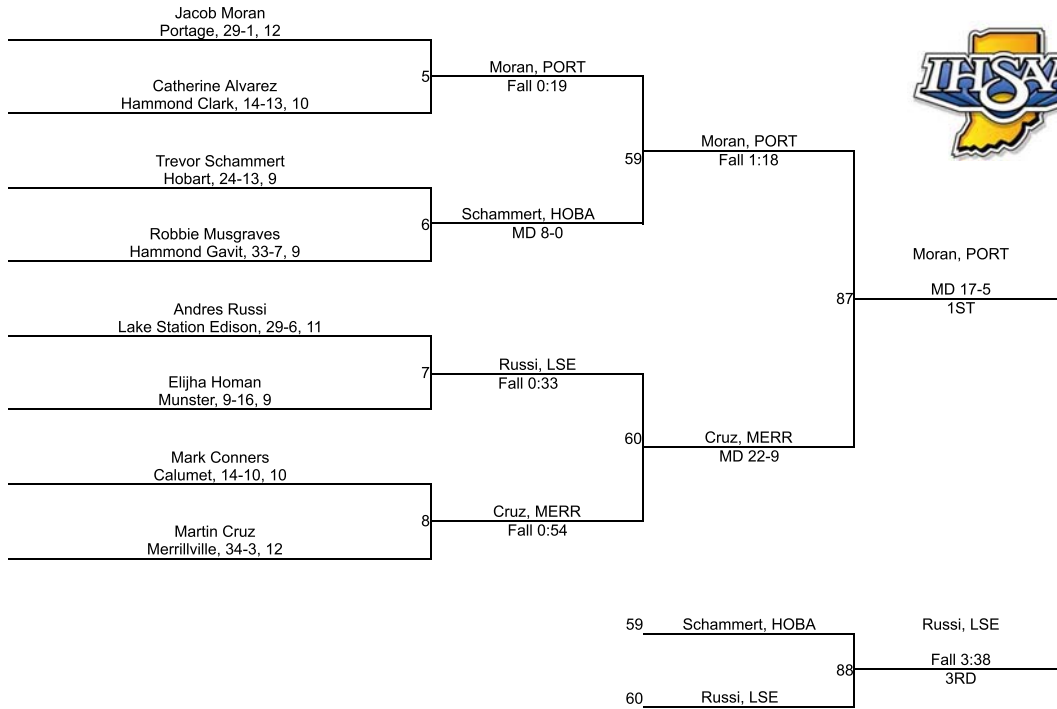

IHSAA Regional @ Hobart

113