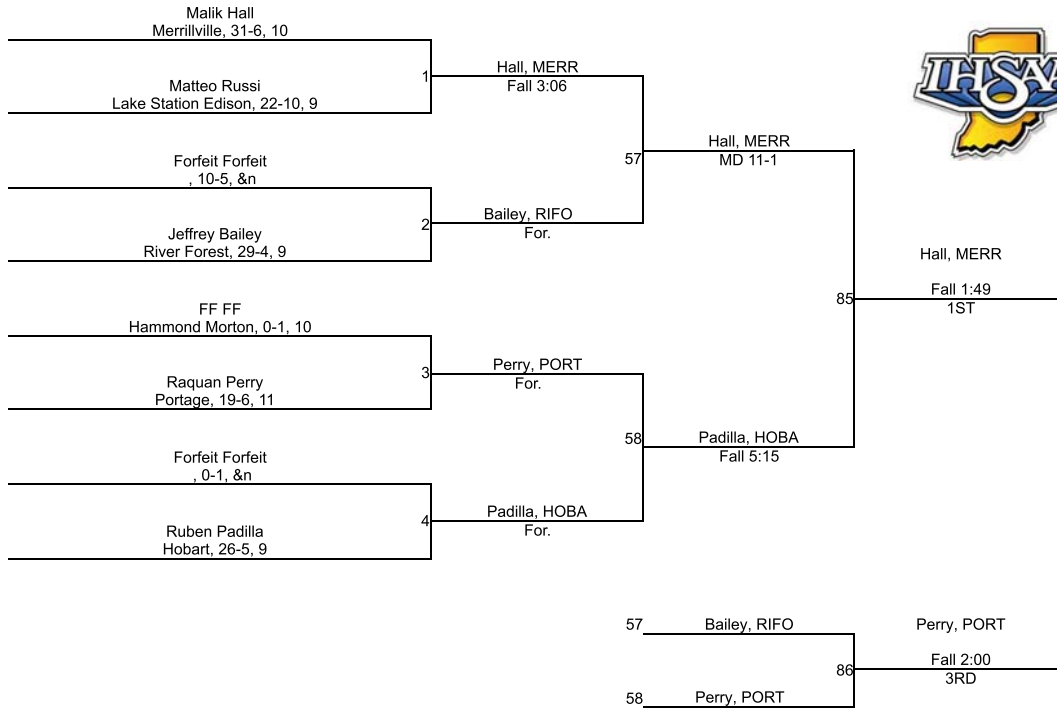

Team Scores

Printed on 02/02/2019 04:56 p.m.

Team Scores		
1	Merrillville	229.0
2	Portage	206.0
3	Hobart	156.0
4	Calumet	47.0
5	Hammond Gavit	32.0
6	Hammond Morton	31.5
7	Griffith	29.0
8	Lake Station Edison	21.0
9	Hammond Clark	20.5
10	Highland	19.0
11	Munster	8.0
11	River Forest	8.0
11	Whiting	8.0
14	Andrean	0.0
14	East Chicago Central	0.0
14	Gary West Side	0.0
14	Hammond	0.0
14	Hammond Bishop Noll	0.0

IHSAA Regional @ Hobart

106